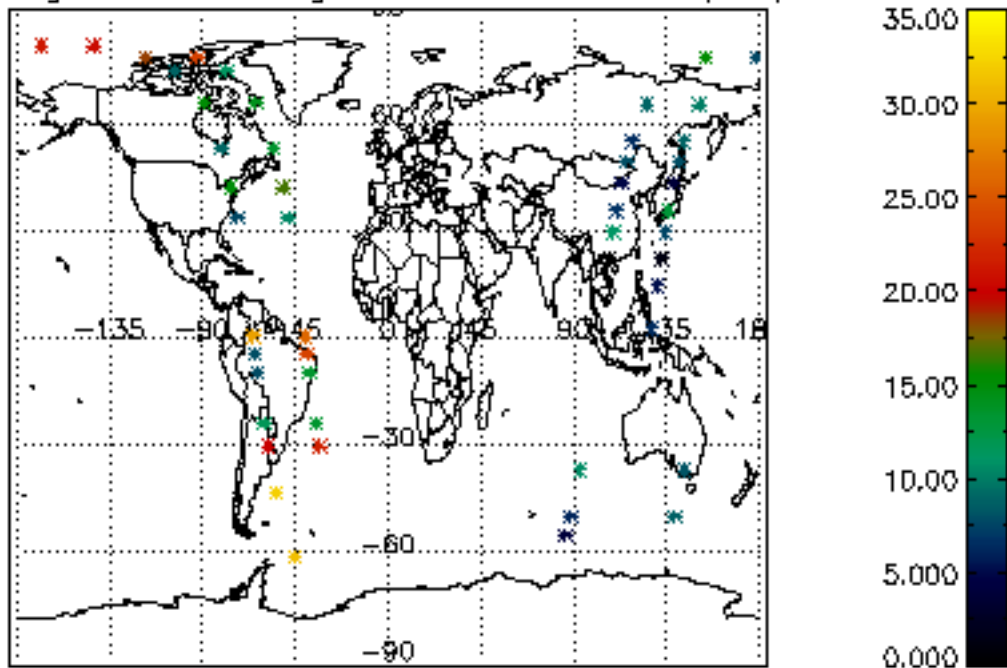

Percentage of star falling outside central band per profile