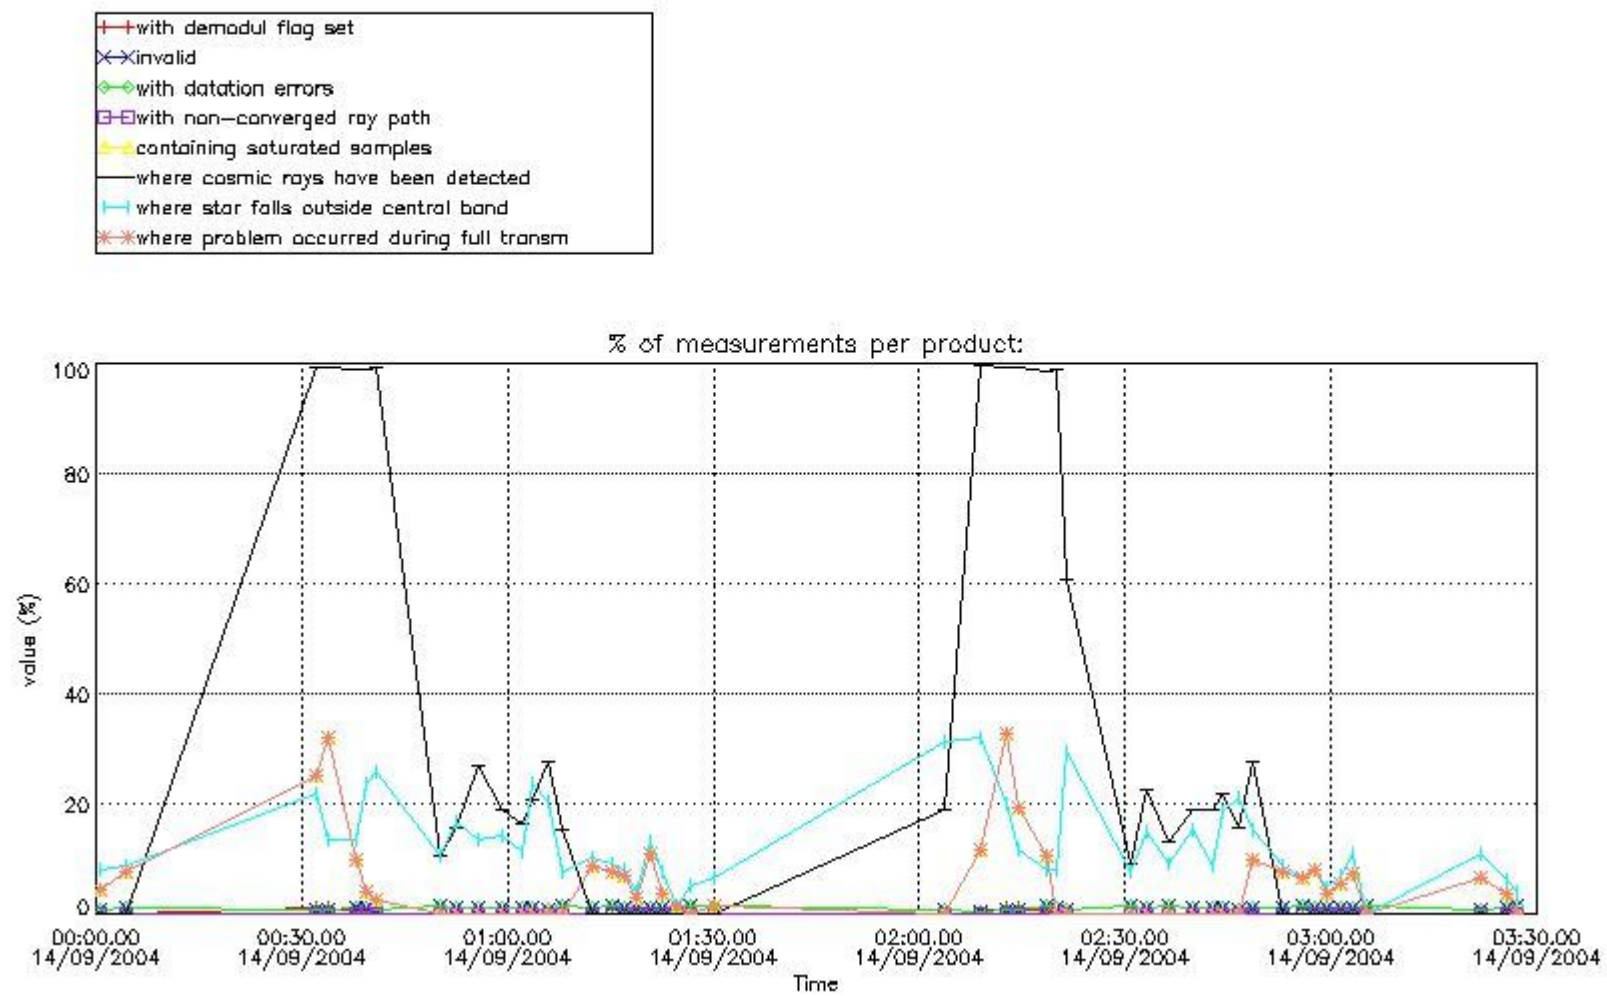

At least one measurement with demodulation flag set:	22.4490 %
Reference spectrum computed from DB:	0.00000 %
Reference spectrum with small number of measurements:	0.00000 %
SATU data not used:	0.00000 %

5.2 Plot quality information per product (time dependant)

5.3 Plot quality information per product (world map)