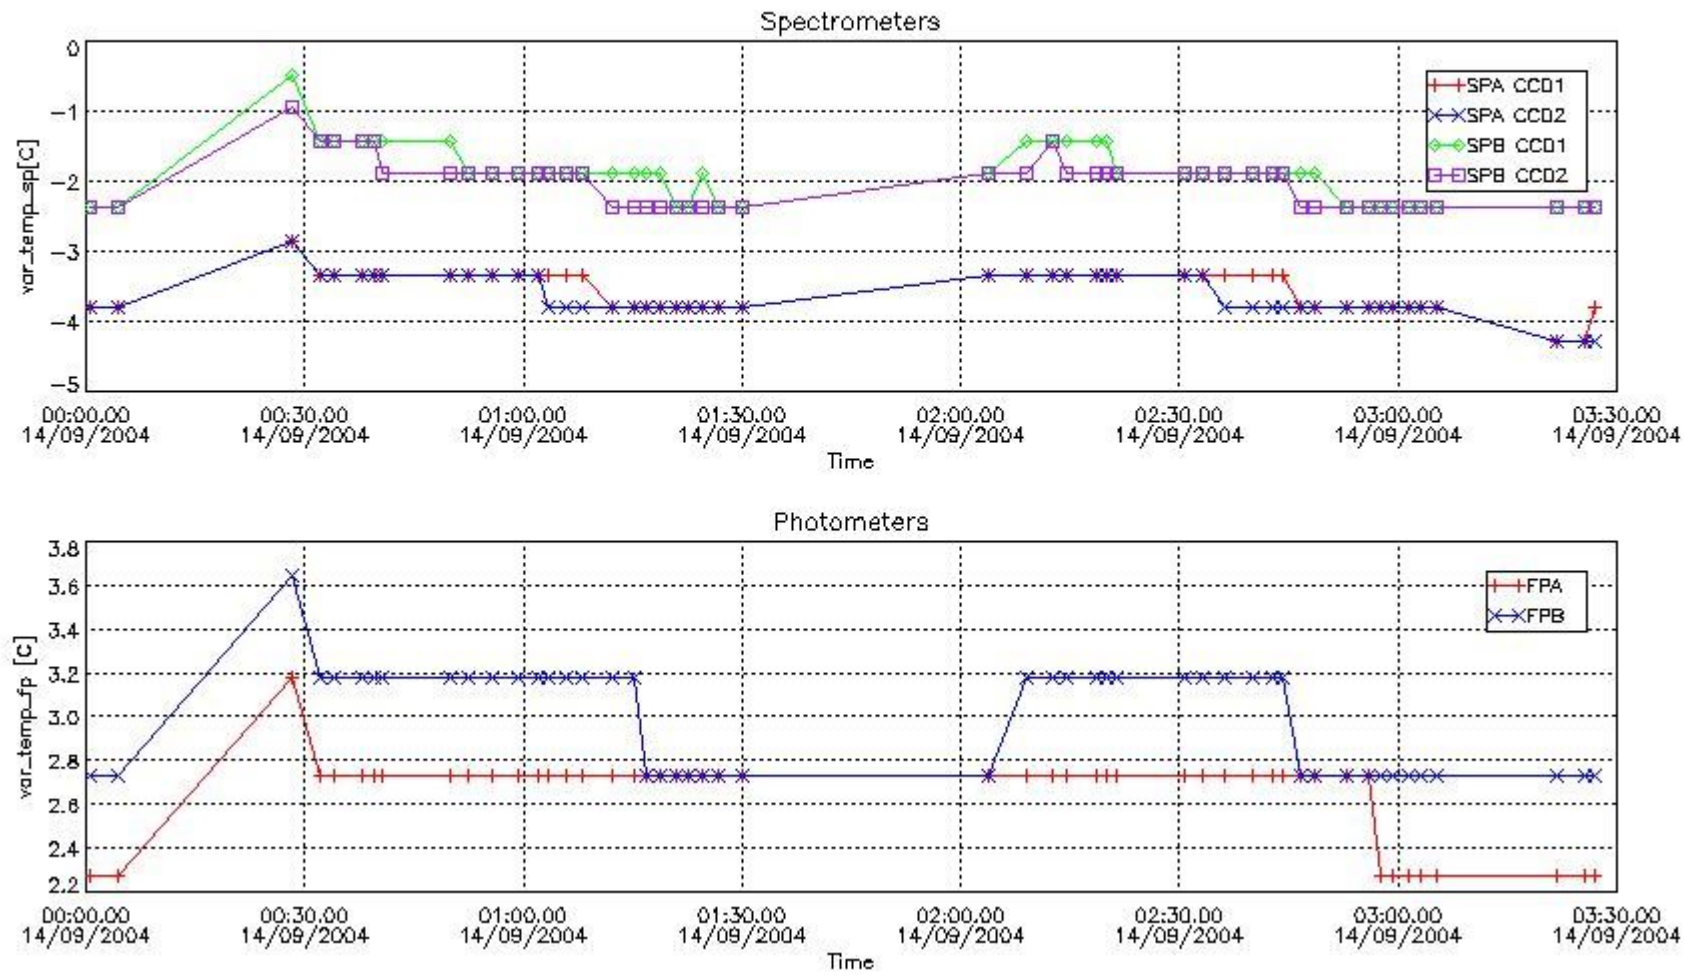

3. Plot of GOMOS spectrometers and photometers temperatures from level 1b data

4. Overview of dark signal processing per product

The Dark Charge (DC) is a temperature-dependant signal added to the useful measurements and it is therefore subtracted from them during the processing. There are two phenomena that produce a continuous increase of the DC: the "hot pixels" (a pixel is "hot" when its DC exceeds by a significant amount its value measured on ground at the same temperature) and the "Random Telegraphic Signal" (abrupt change positive or negative of the CCD pixel signal, random in time, affecting only the DC part of the signal and not the photon generated signal).

In this section a list of products that did not use the Dark Sky Area (DSA) observation for the DC computation is given. It is also provided the mean DC plot per product for dark limb products with no error flag set.

4.1 All products used the DSA observation for the DC computation

4.2 Plot of mean dark charges per product: only products in DARK limb conditions without errors are used