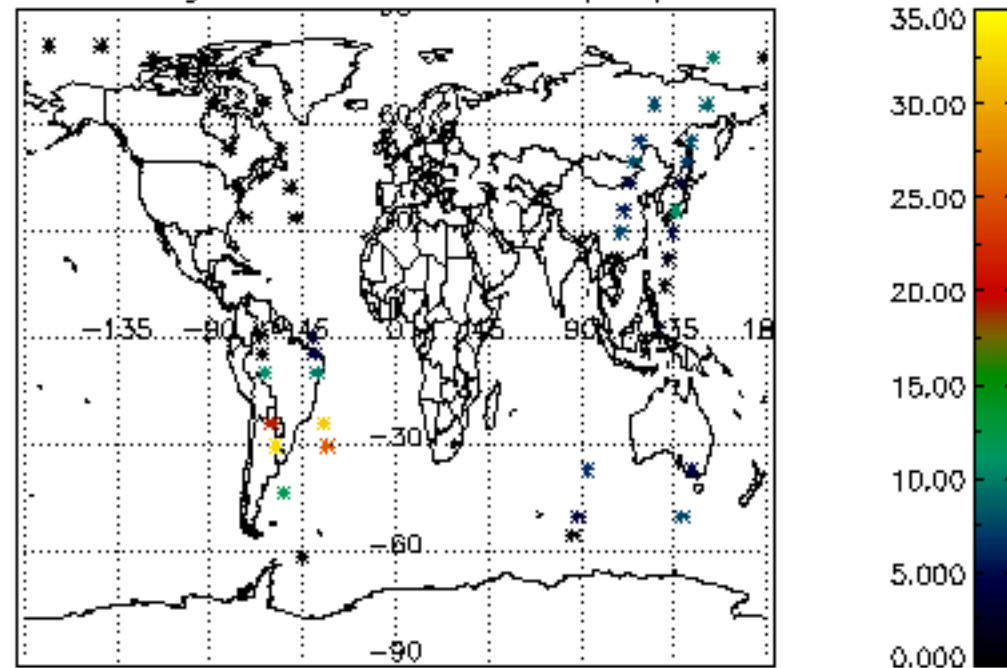

Percentage of cosmic ray hits per profile

Percentage of datation errors per profile

Percentage of star falling outside central band per profile

Percentage of saturation errors per profile

Tangent altitude at which the star is lost