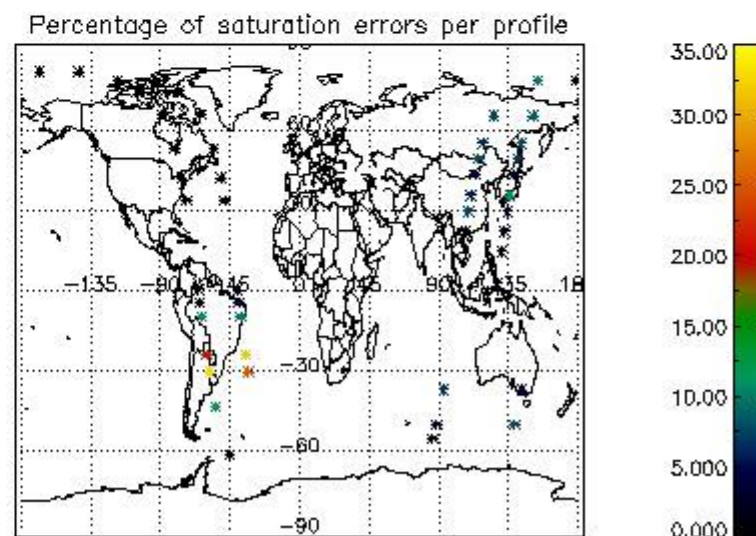

6. Statistics and plot of tangent altitude of the last measurement (DARK & BRIGHT products without errors)

6.1 Statistics on tangent altitude lost:

Statistics	DARK	BRIGHT	TWILIGHT
Mean:	13.973	18.349	11.827
St. deviation:	4.8282	3.8550	5.3830
Maximum:	19.219	25.674	15.129
Minimum:	5.4146	9.9645	5.6152
Number of data:	17.000	29.000	3.0000

6.2 Plot for DARK limb products