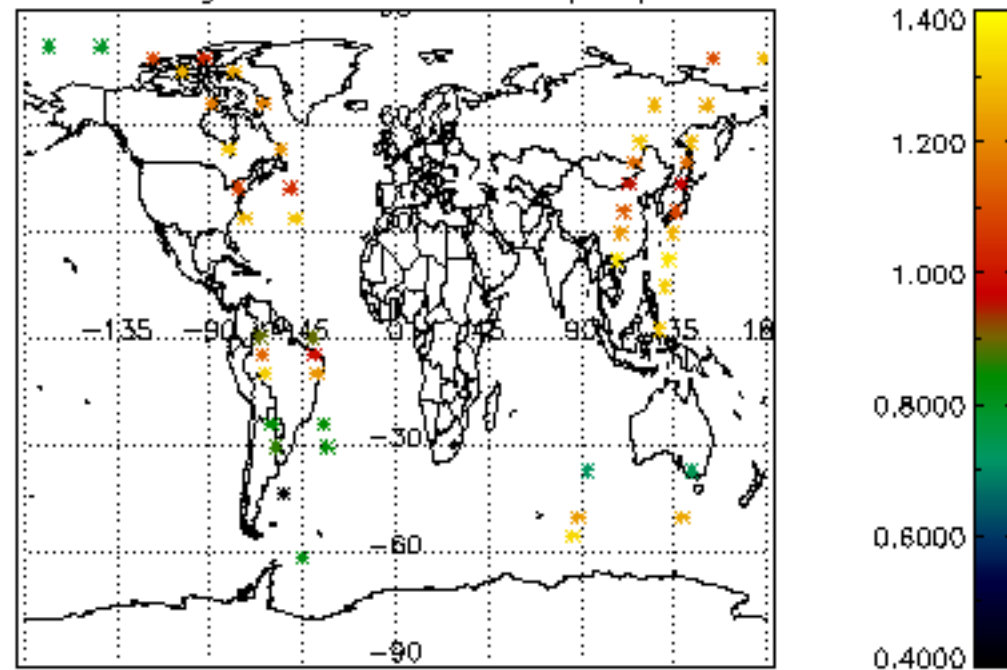

Percentage of datation errors per profile