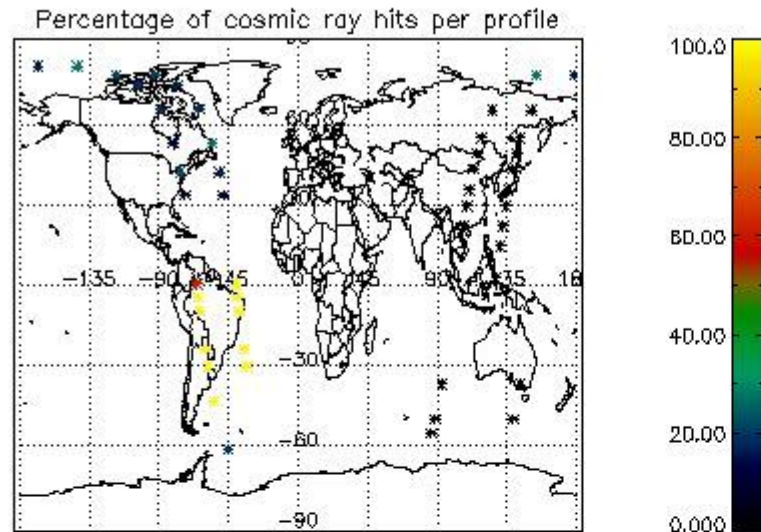

6. Statistics and plot of tangent altitude of the last measurement (DARK & BRIGHT products without errors)

6.1 Statistics on tangent altitude lost:

Statistics	DARK	BRIGHT	TWILIGHT
Mean:	13.973	18.349	11.827
St. deviation:	4.8282	3.8550	5.3830
Maximum:	19.219	25.674	15.129
Minimum:	5.4146	9.9645	5.6152
Number of data:	17.000	29.000	3.0000

6.2 Plot for DARK limb products