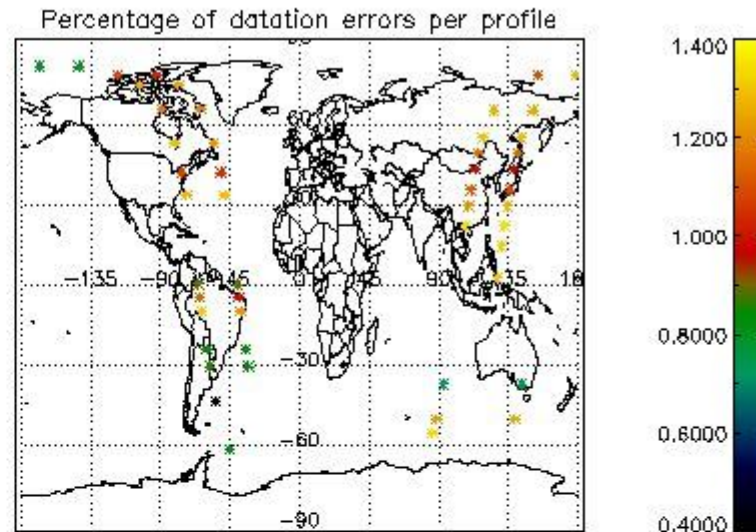

6. Statistics and plot of tangent altitude of the last measurement (DARK & BRIGHT products without errors)

6.1 Statistics on tangent altitude lost:

Statistics	DARK	BRIGHT	TWILIGHT
Mean:	13.973	18.349	11.827
St. deviation:	4.8282	3.8550	5.3830
Maximum:	19.219	25.674	15.129
Minimum:	5.4146	9.9645	5.6152
Number of data:	17.000	29.000	3.0000

6.2 Plot for DARK limb products