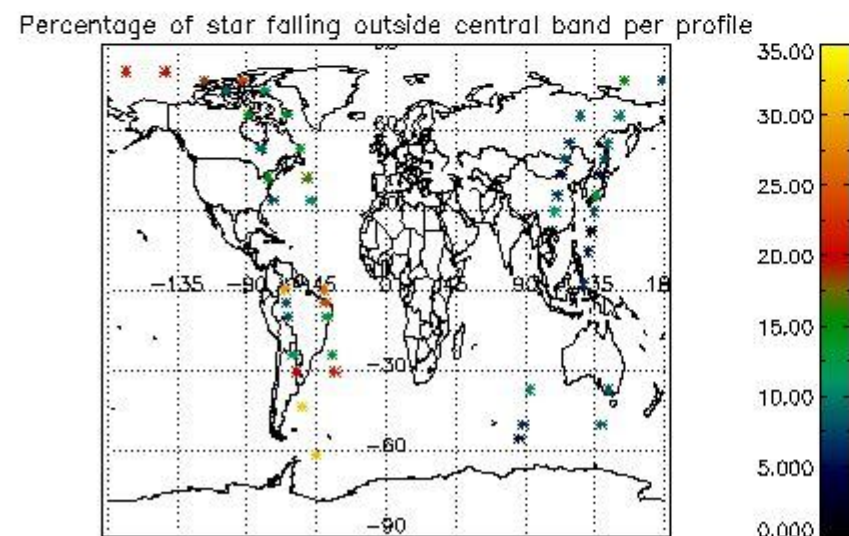

6. Statistics and plot of tangent altitude of the last measurement (DARK & BRIGHT products without errors)

6.1 Statistics on tangent altitude lost:

Statistics	DARK	BRIGHT	TWILIGHT
Mean:	13.973	18.349	11.827
St. deviation:	4.8282	3.8550	5.3830
Maximum:	19.219	25.674	15.129
Minimum:	5.4146	9.9645	5.6152
Number of data:	17.000	29.000	3.0000

6.2 Plot for DARK limb products