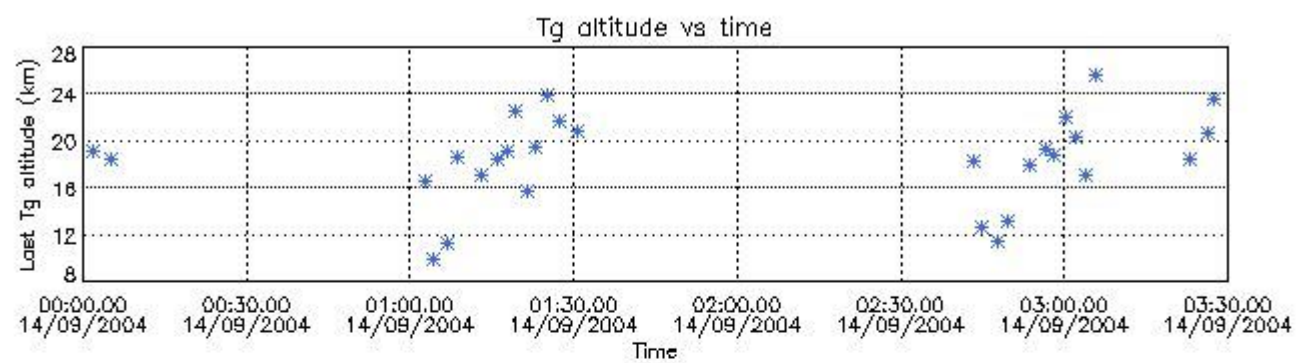

### 6.1 Statistics on tangent altitude lost:

Statistics	DARK	BRIGHT	TWILIGHT
Mean:	13.973	18.349	11.827
St. deviation:	4.8282	3.8550	5.3830
Maximum:	19.219	25.674	15.129
Minimum:	5.4146	9.9645	5.6152
Number of data:	17.000	29.000	3.0000

### 6.2 Plot for DARK limb products

Tangent altitude at which the star is lost

6.3 Plot for BRIGHT limb products

Tangent altitude at which the star is lost

6.3 Plot for TWILIGHT limb products

Tangent altitude at which the star is lost