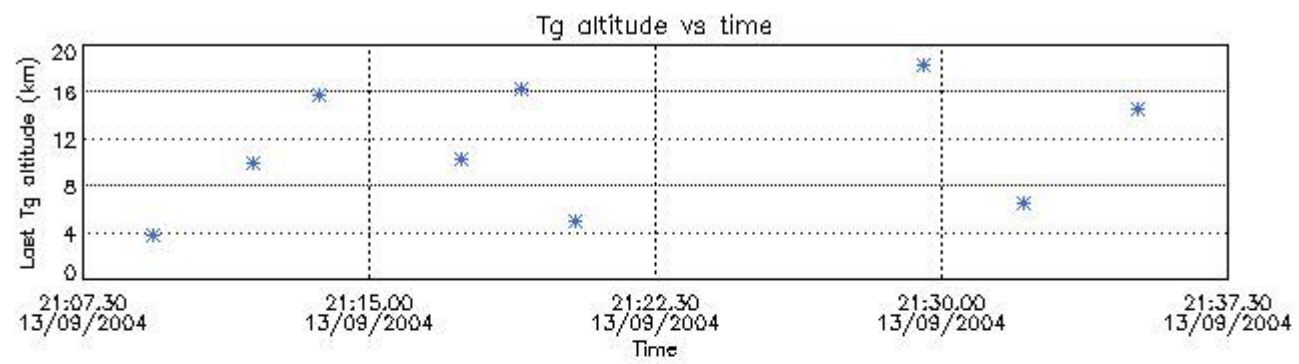

Tangent altitude at which the star is lost

6.3 Plot for BRIGHT limb products