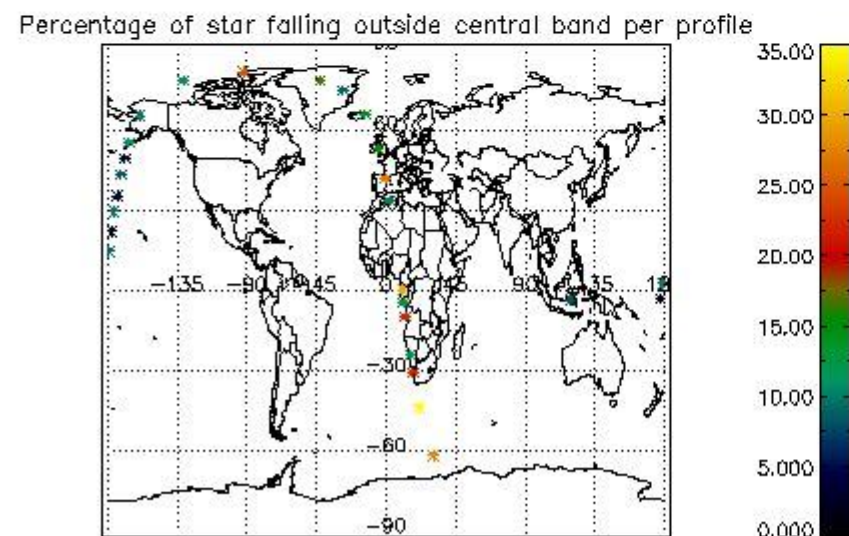

6. Statistics and plot of tangent altitude of the last measurement (DARK & BRIGHT products without errors)

6.1 Statistics on tangent altitude lost:

Statistics	DARK	BRIGHT	TWILIGHT
Mean:	11.140	18.263	11.382
St. deviation:	5.3266	3.9887	5.5075
Maximum:	18.319	25.242	15.277
Minimum:	3.7419	9.0798	7.4877
Number of data:	9.0000	15.000	2.0000

6.2 Plot for DARK limb products