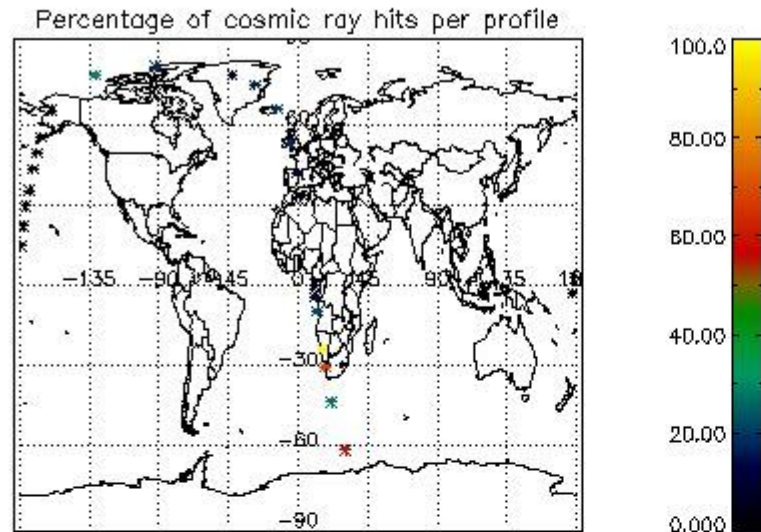

6. Statistics and plot of tangent altitude of the last measurement (DARK & BRIGHT products without errors)

6.1 Statistics on tangent altitude lost:

Statistics	DARK	BRIGHT	TWILIGHT
Mean:	11.140	18.263	11.382
St. deviation:	5.3266	3.9887	5.5075
Maximum:	18.319	25.242	15.277
Minimum:	3.7419	9.0798	7.4877
Number of data:	9.0000	15.000	2.0000

6.2 Plot for DARK limb products