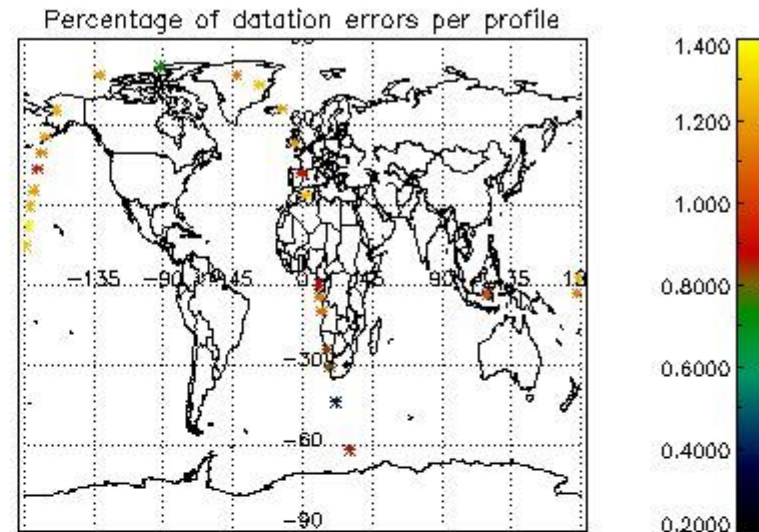

6. Statistics and plot of tangent altitude of the last measurement (DARK & BRIGHT products without errors)

6.1 Statistics on tangent altitude lost:

Statistics	DARK	BRIGHT	TWILIGHT
Mean:	11.140	18.263	11.382
St. deviation:	5.3266	3.9887	5.5075
Maximum:	18.319	25.242	15.277
Minimum:	3.7419	9.0798	7.4877
Number of data:	9.0000	15.000	2.0000

6.2 Plot for DARK limb products