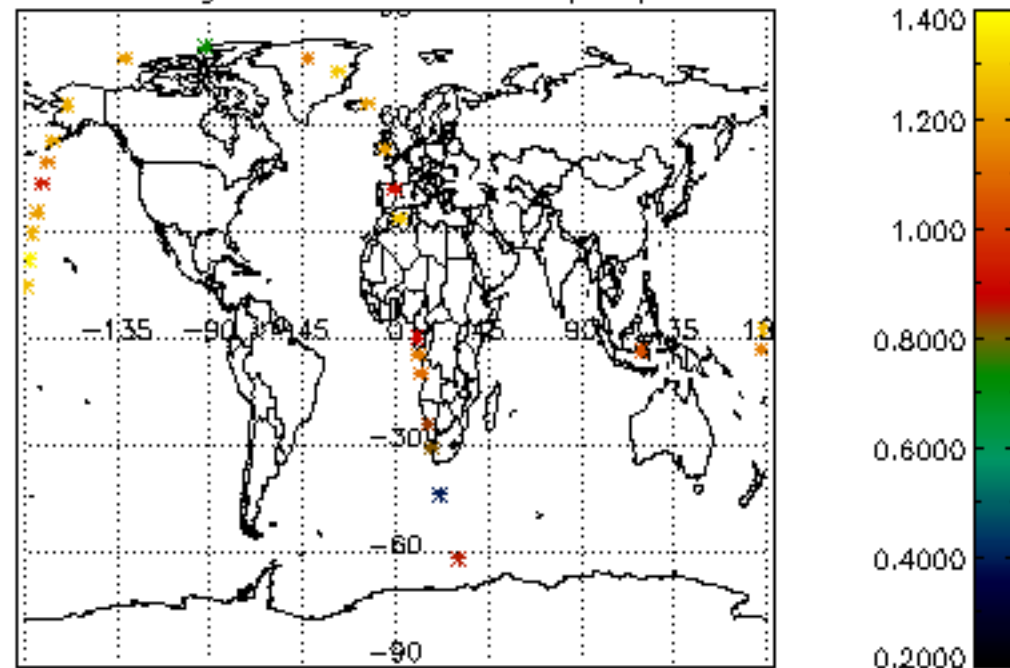

Percentage of datation errors per profile