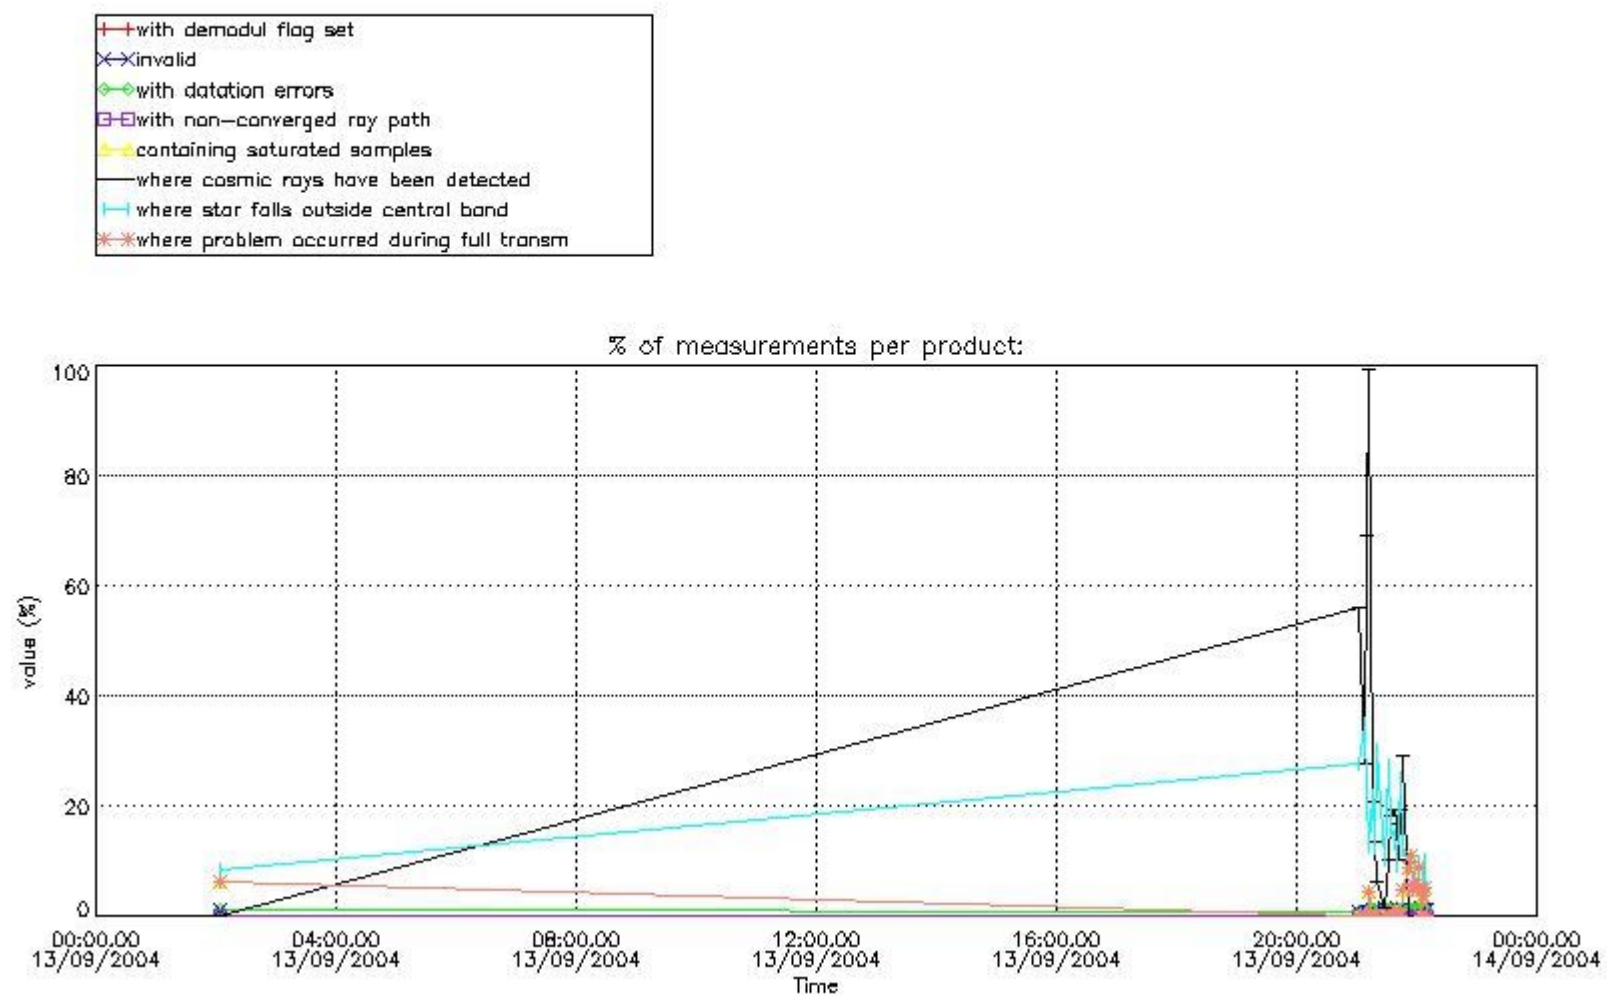

At least one measurement with demodulation flag set:	7.69231 %
Reference spectrum computed from DB:	0.00000 %
Reference spectrum with small number of measurements:	0.00000 %
SATU data not used:	0.00000 %

5.2 Plot quality information per product (time dependant)

5.3 Plot quality information per product (world map)