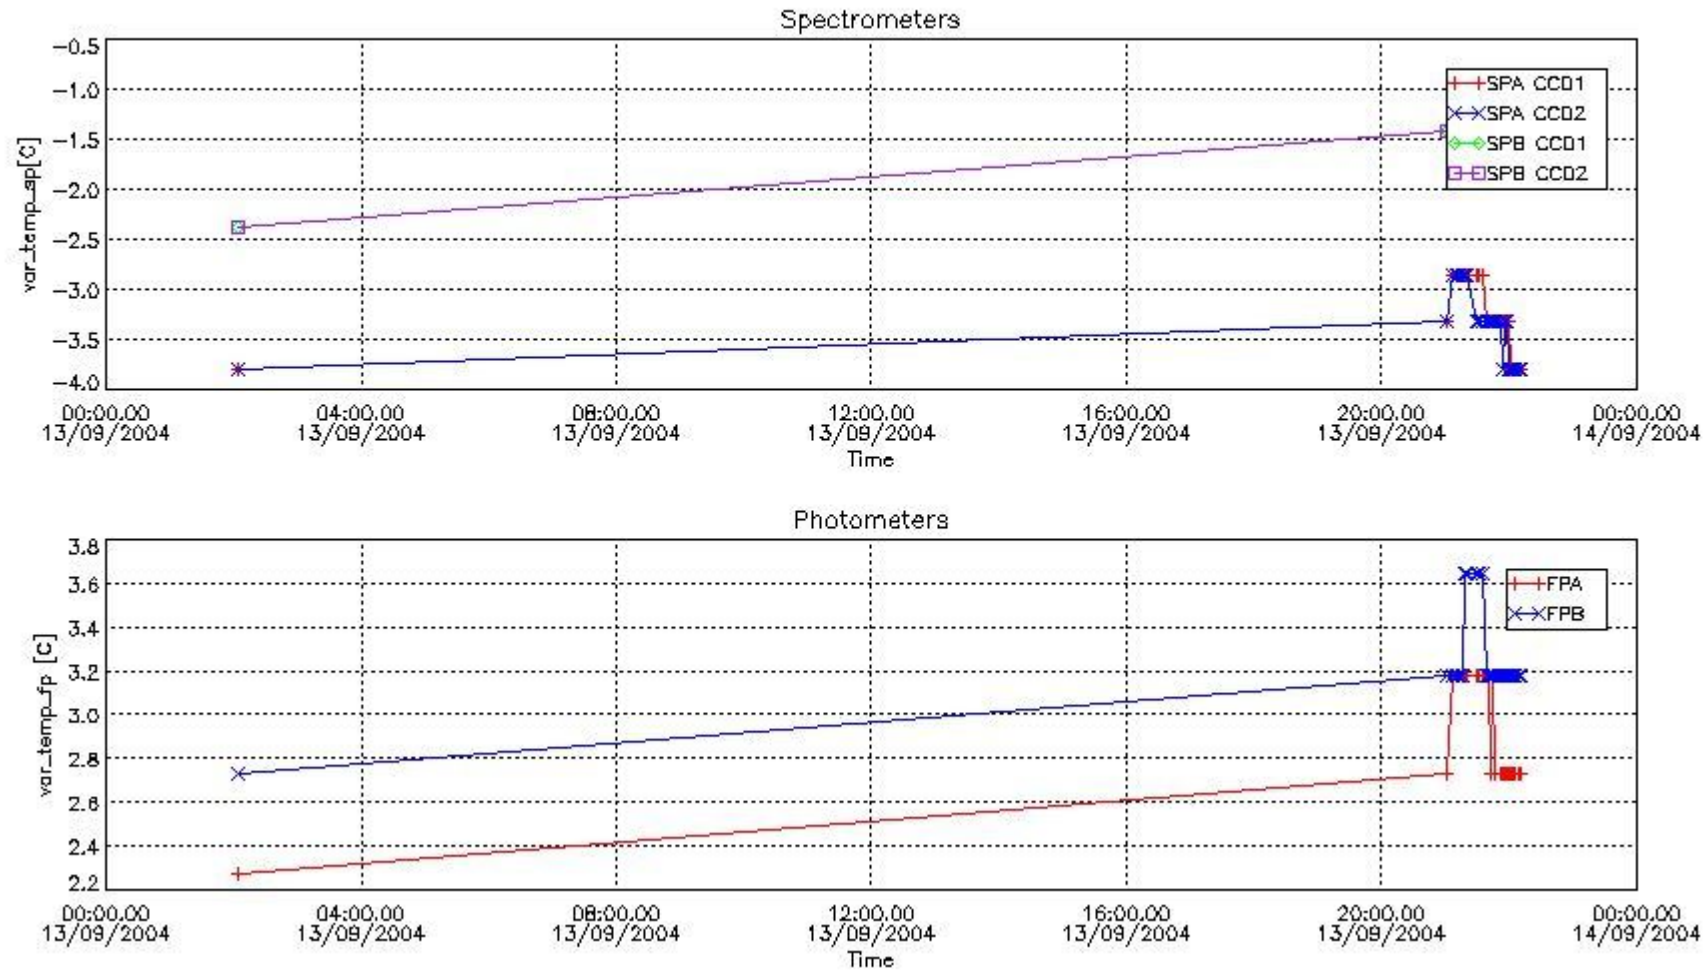

4. Overview of dark signal processing per product

The Dark Charge (DC) is a temperature-dependant signal added to the useful measurements and it is therefore subtracted from them during the processing. There are two phenomena that produce a continuous increase of the DC: the "hot pixels" (a pixel is "hot" when its DC exceeds by a significant amount its value measured on ground at the same temperature) and the "Random Telegraphic Signal" (abrupt change positive or negative of the CCD pixel signal, random in time, affecting only the DC part of the signal and not the photon generated signal).

In this section a list of products that did not use the Dark Sky Area (DSA) observation for the DC computation is given. It is also provided the mean DC plot per product for dark limb products with no error flag set.

4.1 All products used the DSA observation for the DC computation

4.2 Plot of mean dark charges per product: only products in DARK limb conditions without errors are used