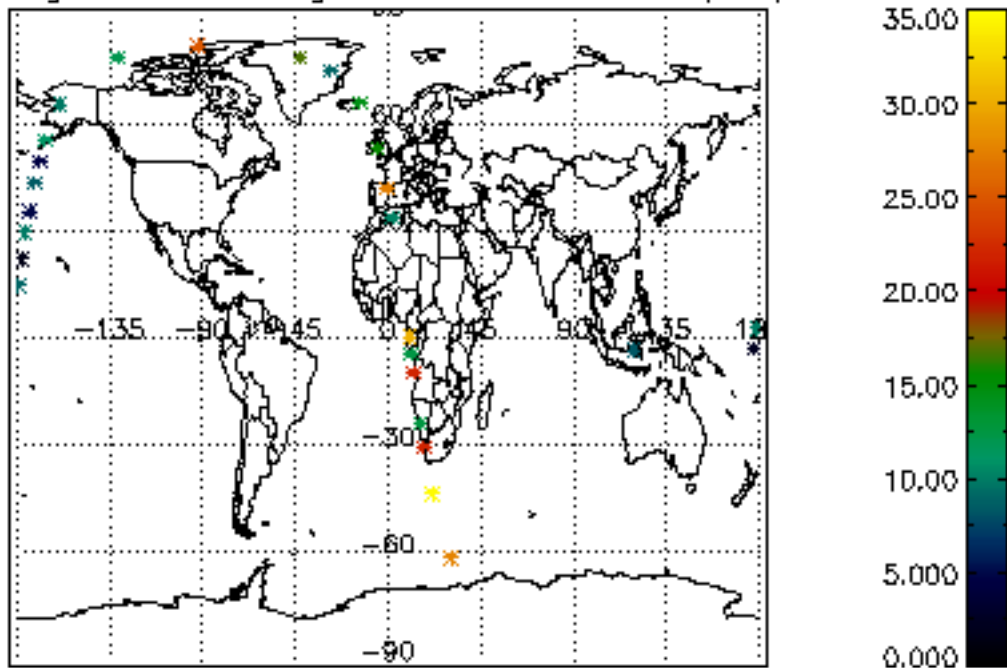

Percentage of star falling outside central band per profile