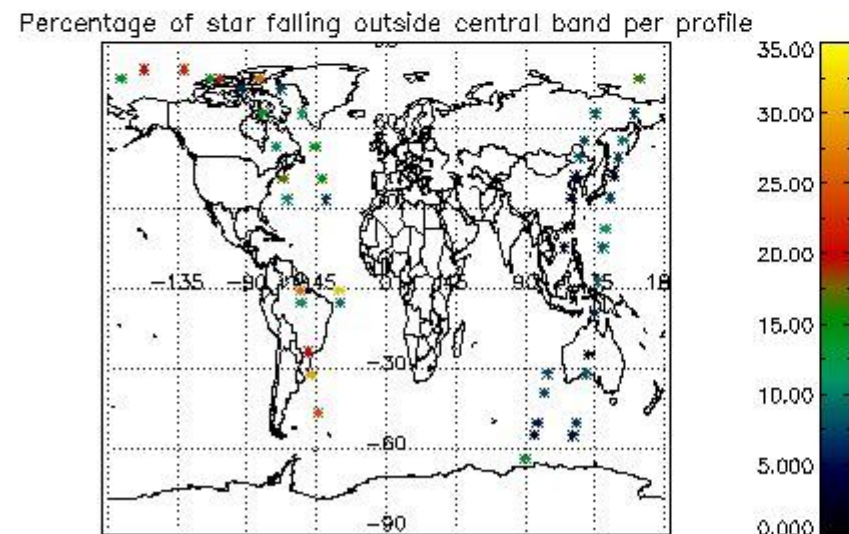

6. Statistics and plot of tangent altitude of the last measurement (DARK & BRIGHT products without errors)

6.1 Statistics on tangent altitude lost:

Statistics	DARK	BRIGHT	TWILIGHT
Mean:	13.543	19.097	15.939
St. deviation:	5.2070	4.6588	0.29848
Maximum:	20.387	26.607	16.150
Minimum:	4.4044	8.5017	15.728
Number of data:	13.000	35.000	2.0000

6.2 Plot for DARK limb products