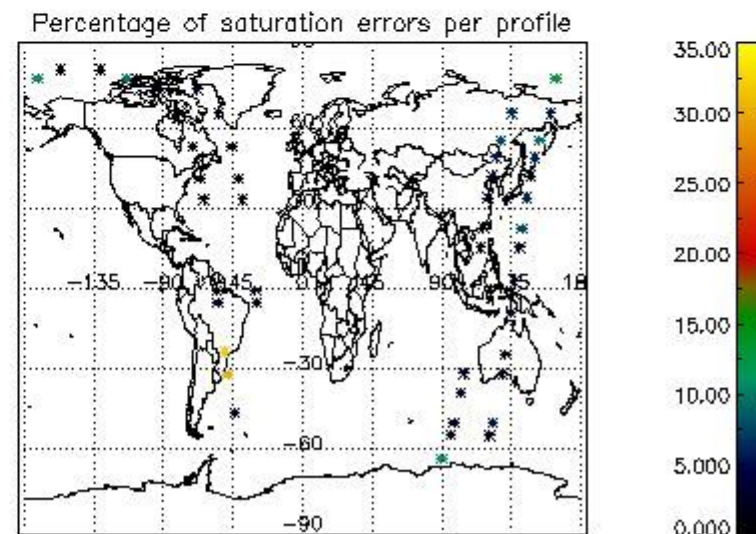

6. Statistics and plot of tangent altitude of the last measurement (DARK & BRIGHT products without errors)

6.1 Statistics on tangent altitude lost:

Statistics	DARK	BRIGHT	TWILIGHT
Mean:	13.543	19.097	15.939
St. deviation:	5.2070	4.6588	0.29848
Maximum:	20.387	26.607	16.150
Minimum:	4.4044	8.5017	15.728
Number of data:	13.000	35.000	2.0000

6.2 Plot for DARK limb products