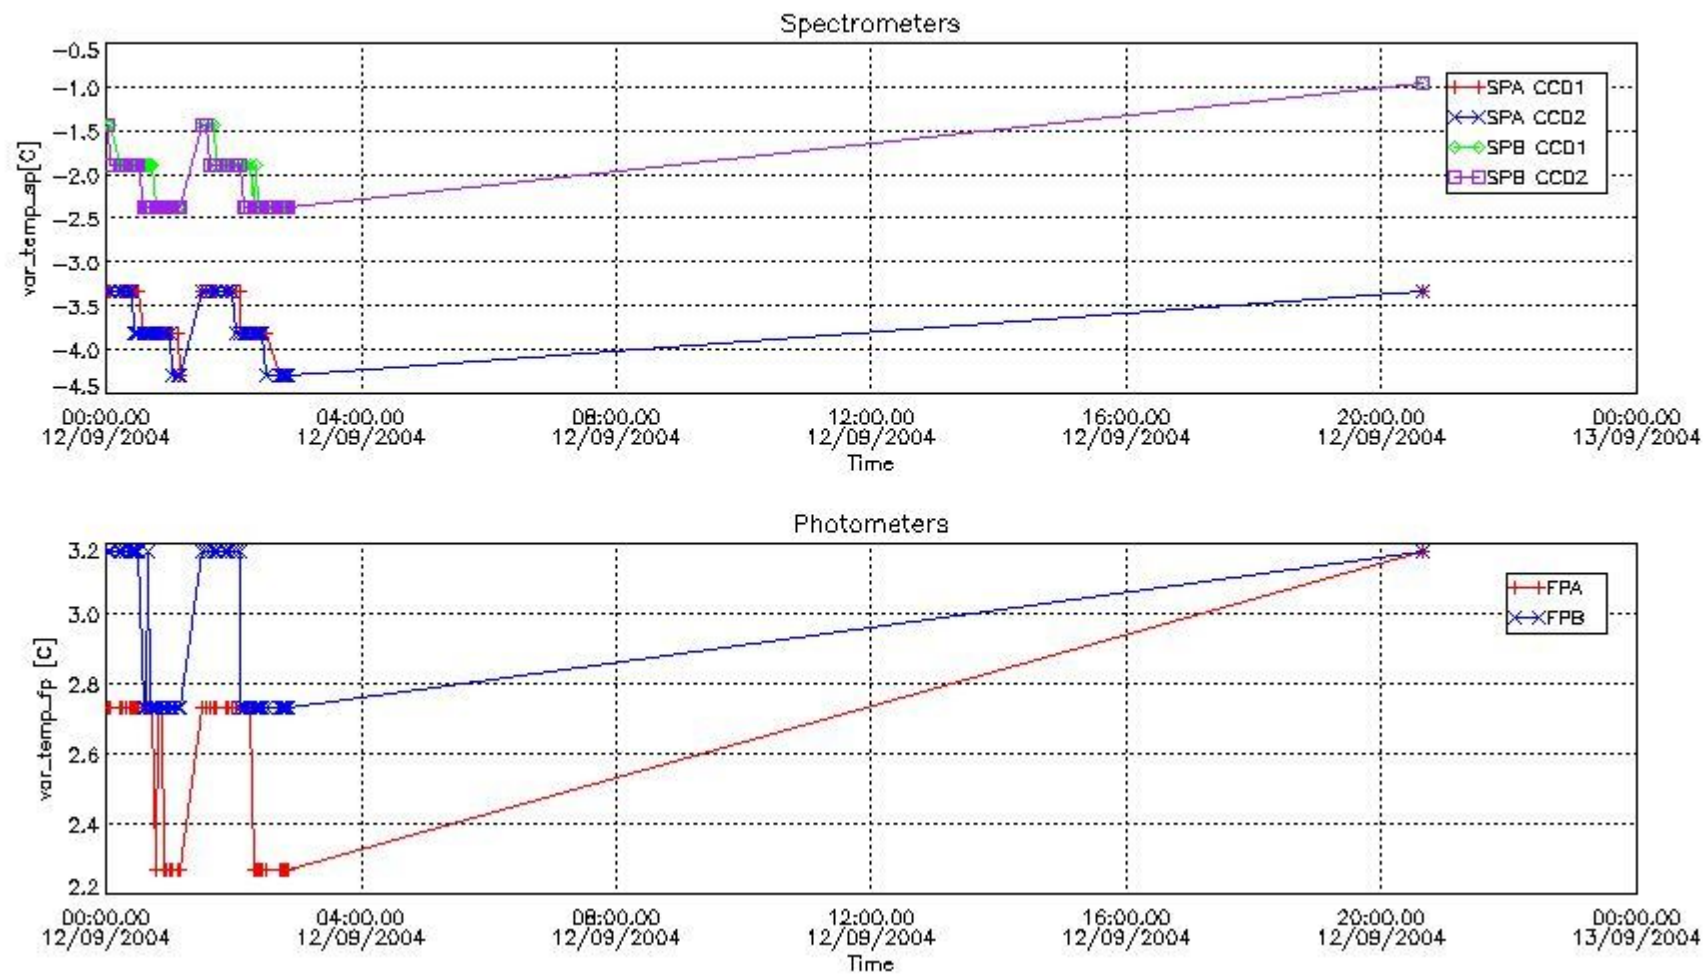

3. Plot of GOMOS spectrometers and photometers temperatures from level 1b data

4. Overview of dark signal processing per product

The Dark Charge (DC) is a temperature-dependant signal added to the useful measurements and it is therefore subtracted from them during the processing. There are two phenomena that produce a continuous increase of the DC: the "hot pixels" (a pixel is "hot" when its DC exceeds by a significant amount its value measured on ground at the same temperature) and the "Random Telegraphic Signal" (abrupt change positive or negative of the CCD pixel signal, random in time, affecting only the DC part of the signal and not the photon generated signal).

In this section a list of products that did not use the Dark Sky Area (DSA) observation for the DC computation is given. It is also provided the mean DC plot per product for dark limb products with no error flag set.

4.1 These products did not use the DSA observation for DC computation:

Product name	DC information
GOM_TRA_1PNPDE20040912_203751_000000422030_00186_13266_0005.N1	DC map used (0)

4.2 Plot of mean dark charges per product: only products in DARK limb conditions without errors are used