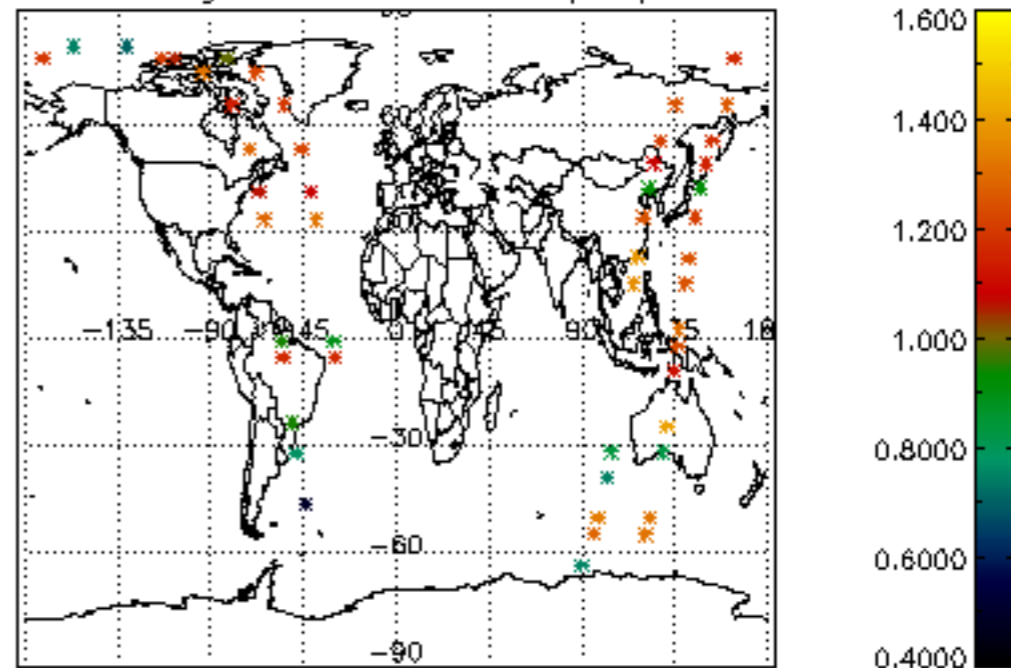

Percentage of datation errors per profile