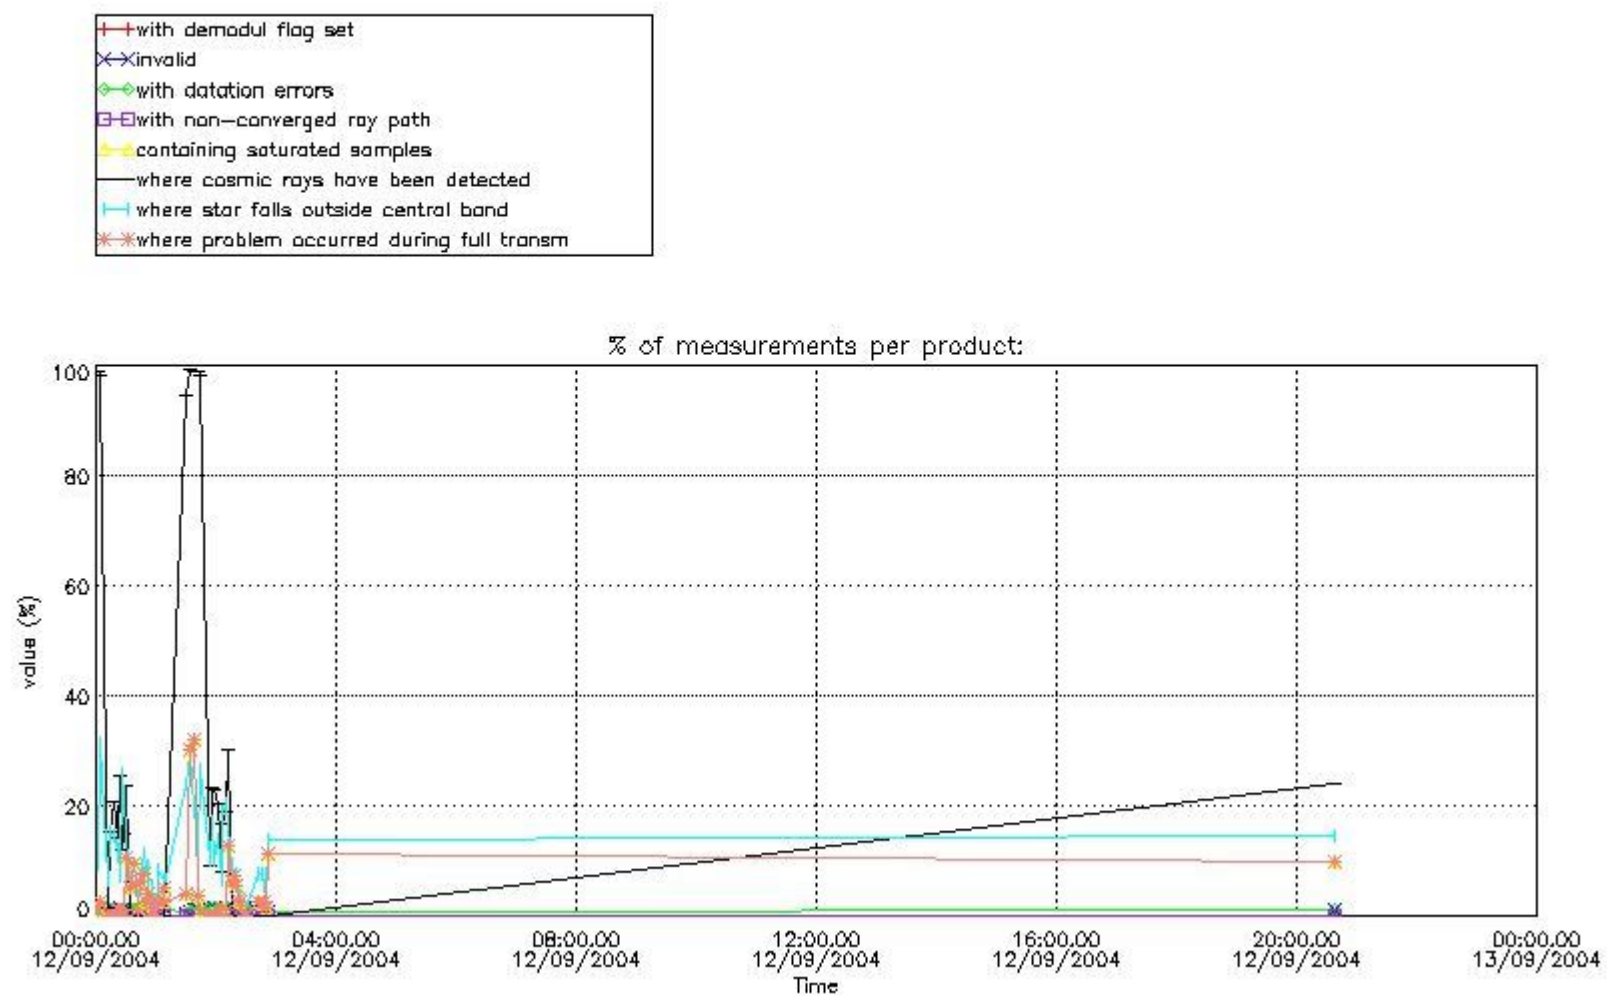

At least one measurement with demodulation flag set:	18.0000 %
Reference spectrum computed from DB:	0.00000 %
Reference spectrum with small number of measurements:	0.00000 %
SATU data not used:	0.00000 %

5.2 Plot quality information per product (time dependant)

5.3 Plot quality information per product (world map)