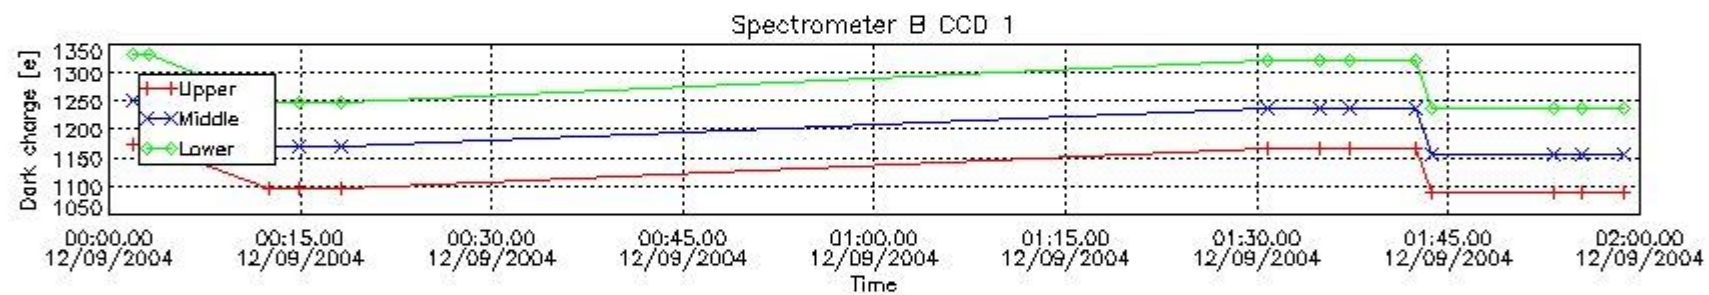

5. Demodulation flag and quality information monitoring

In this section it is presented the modulation information extracted from the pcd (product confidence data) at measurement level and information extracted from the Quality Summary dataset. Only products without errors (error flag in the MPH set to "0") are used.

5.1 Percentage of products during reporting period with: