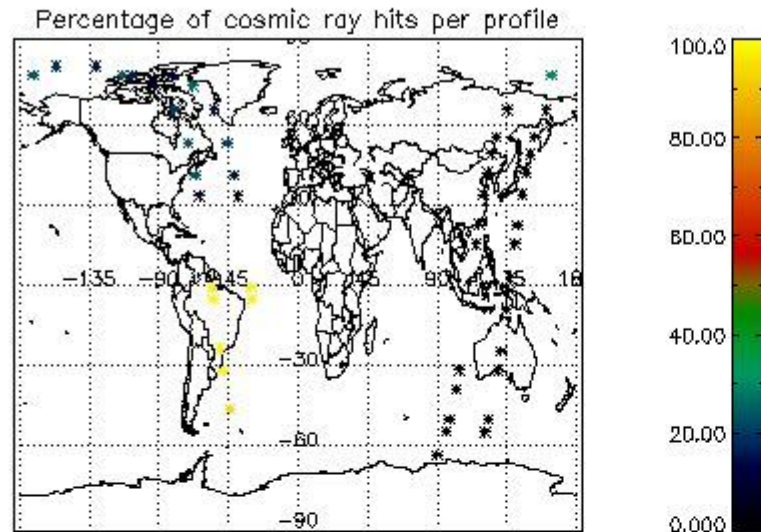

6. Statistics and plot of tangent altitude of the last measurement (DARK & BRIGHT products without errors)

6.1 Statistics on tangent altitude lost:

Statistics	DARK	BRIGHT	TWILIGHT
Mean:	13.543	19.097	15.939
St. deviation:	5.2070	4.6588	0.29848
Maximum:	20.387	26.607	16.150
Minimum:	4.4044	8.5017	15.728
Number of data:	13.000	35.000	2.0000

6.2 Plot for DARK limb products