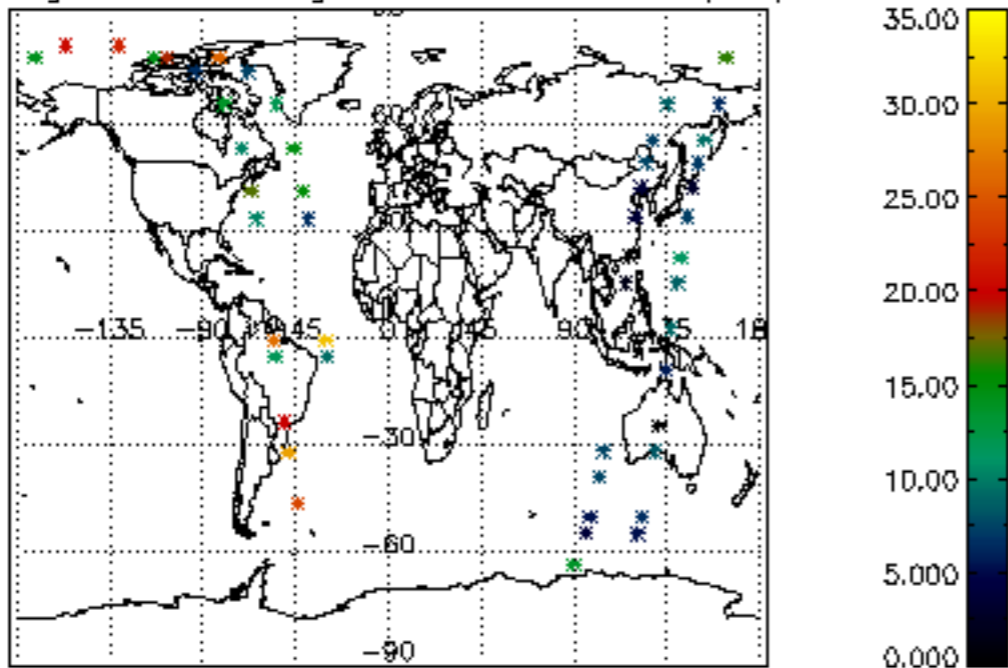

Percentage of star falling outside central band per profile