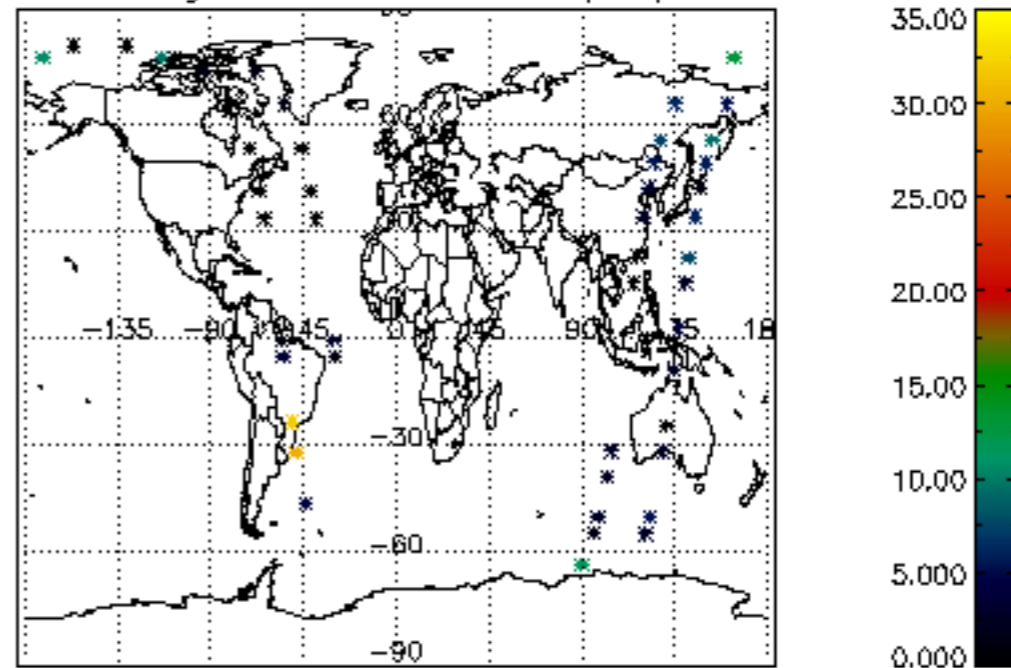

Percentage of cosmic ray hits per profile

Percentage of datation errors per profile

Percentage of star falling outside central band per profile

Percentage of saturation errors per profile

Tangent altitude at which the star is lost