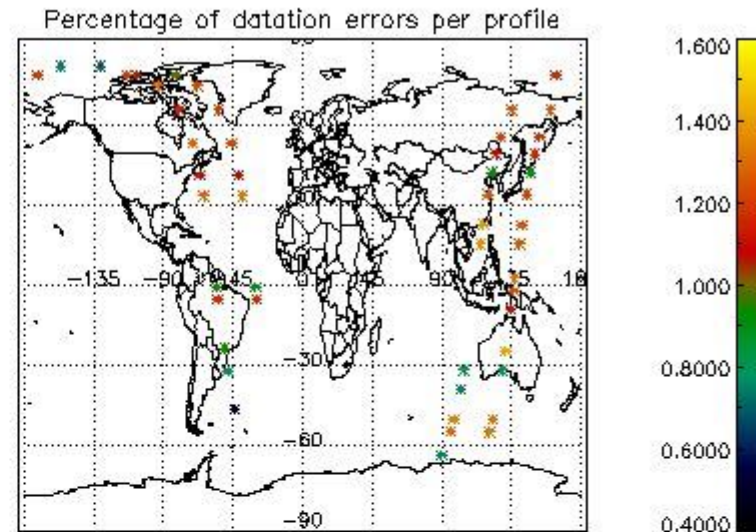

6. Statistics and plot of tangent altitude of the last measurement (DARK & BRIGHT products without errors)

6.1 Statistics on tangent altitude lost:

Statistics	DARK	BRIGHT	TWILIGHT
Mean:	13.543	19.097	15.939
St. deviation:	5.2070	4.6588	0.29848
Maximum:	20.387	26.607	16.150
Minimum:	4.4044	8.5017	15.728
Number of data:	13.000	35.000	2.0000

6.2 Plot for DARK limb products