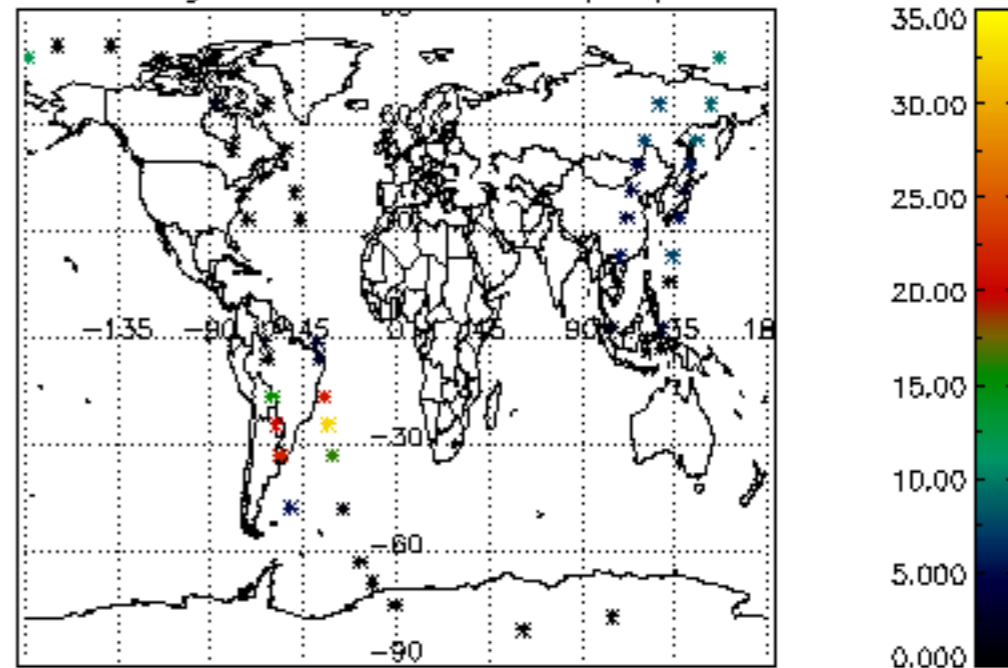

Percentage of cosmic ray hits per profile

Percentage of datation errors per profile

Percentage of star falling outside central band per profile

Percentage of saturation errors per profile

Tangent altitude at which the star is lost