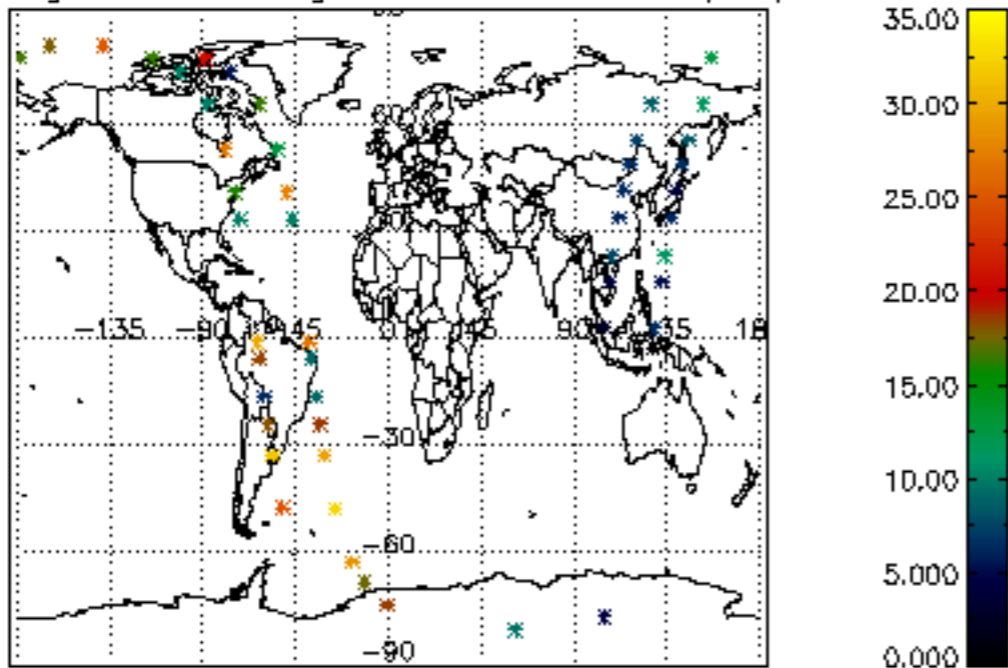

Percentage of star falling outside central band per profile