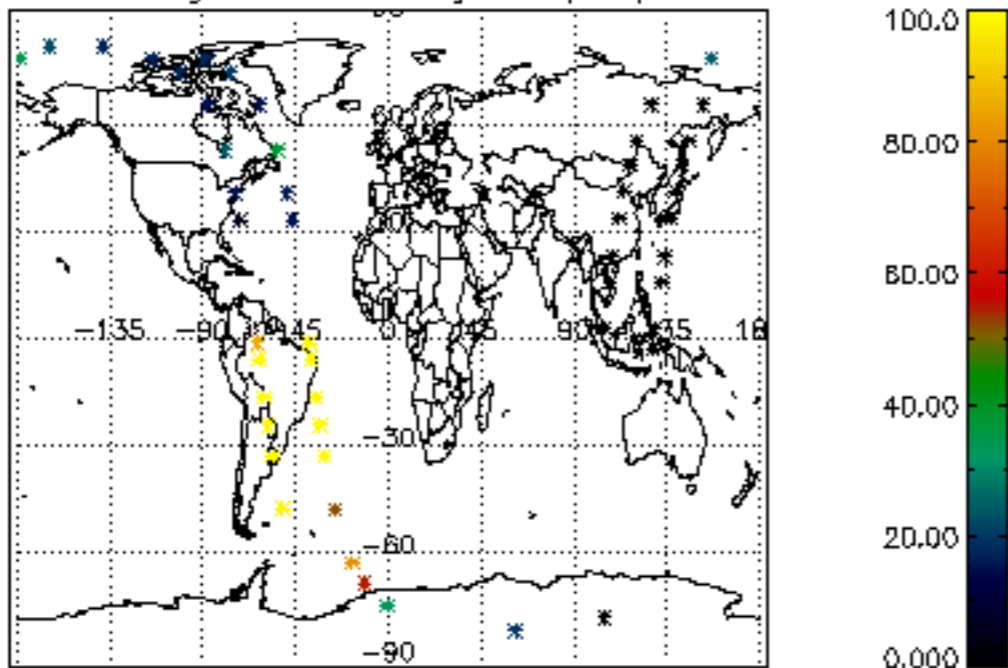

Percentage of cosmic ray hits per profile