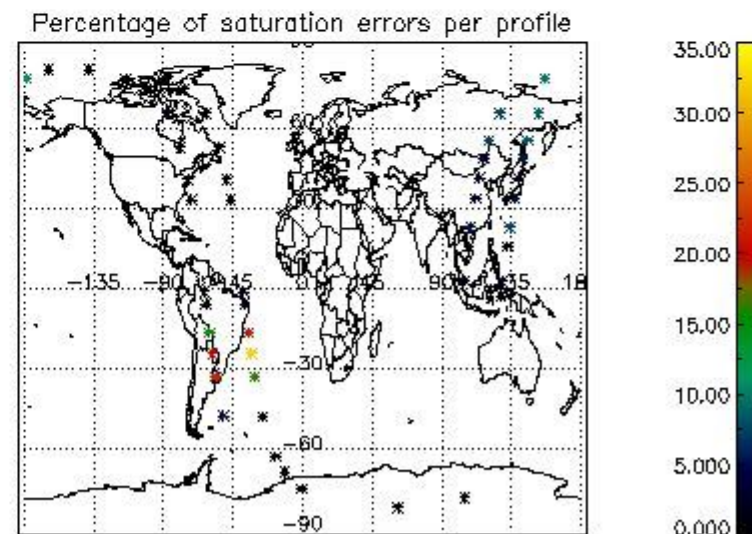

6. Statistics and plot of tangent altitude of the last measurement (DARK & BRIGHT products without errors)

6.1 Statistics on tangent altitude lost:

Statistics	DARK	BRIGHT	TWILIGHT
Mean:	11.801	18.683	13.493
St. deviation:	5.4391	4.4366	3.8313
Maximum:	20.013	28.880	17.746
Minimum:	5.2643	9.1605	7.3064
Number of data:	18.000	26.000	6.0000

6.2 Plot for DARK limb products