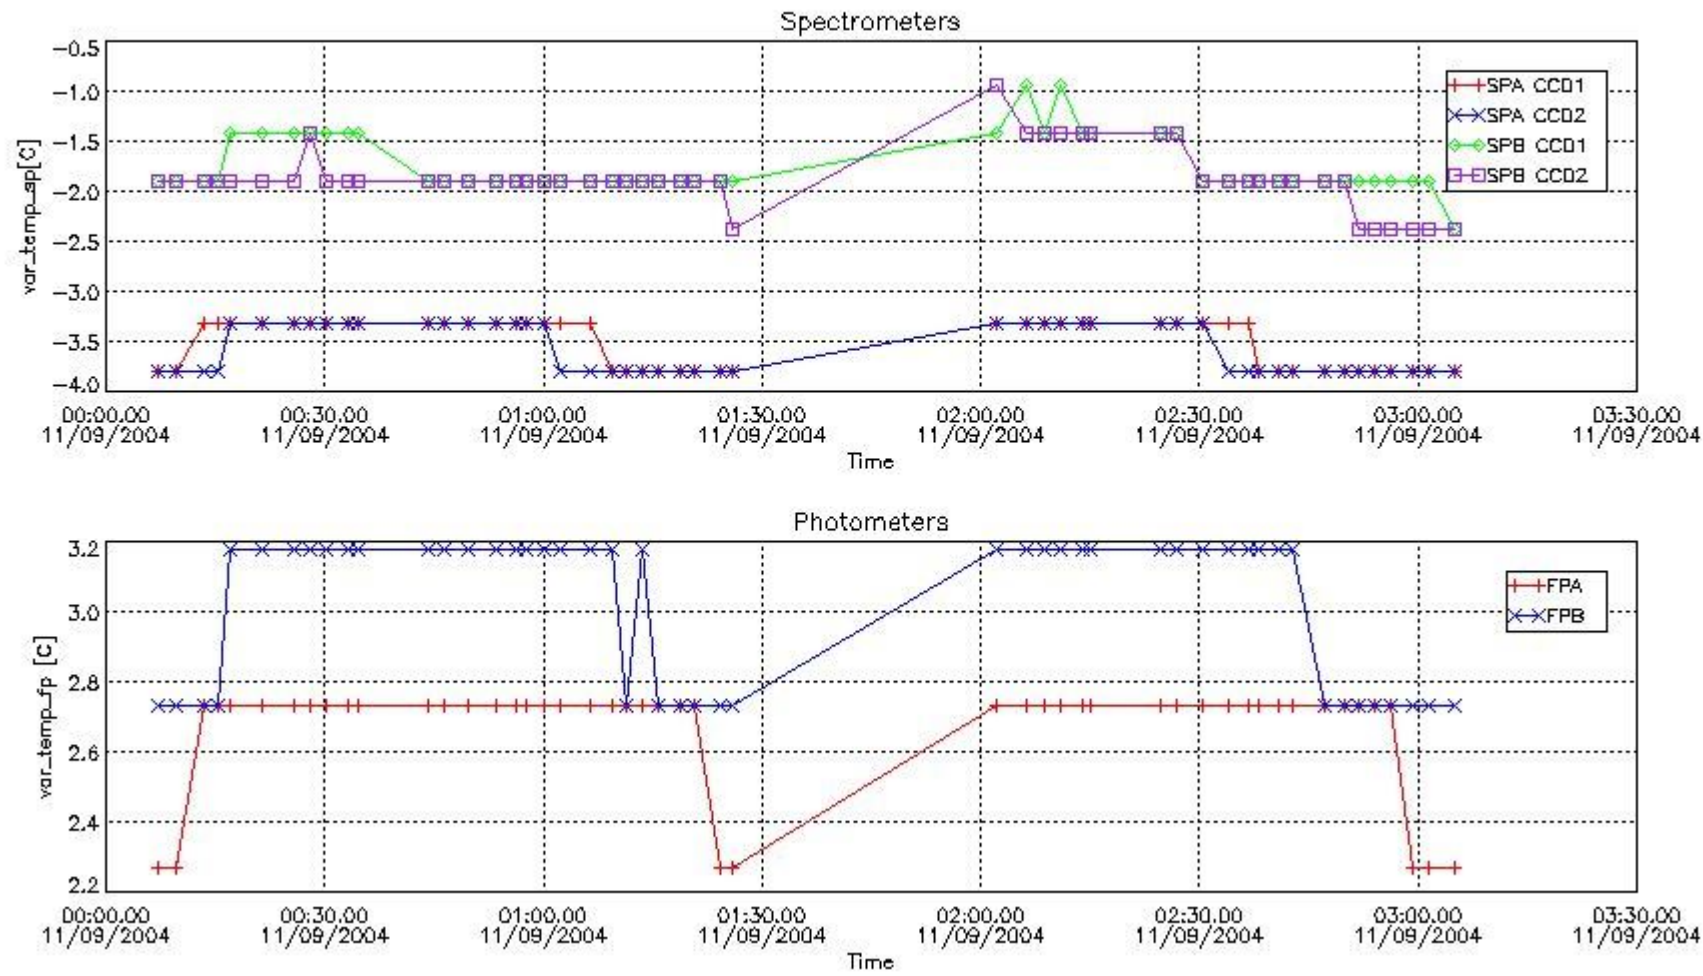

3. Plot of GOMOS spectrometers and photometers temperatures from level 1b data

4. Overview of dark signal processing per product

The Dark Charge (DC) is a temperature-dependant signal added to the useful measurements and it is therefore subtracted from them during the processing. There are two phenomena that produce a continuous increase of the DC: the "hot pixels" (a pixel is "hot" when its DC exceeds by a significant amount its value measured on ground at the same temperature) and the "Random Telegraphic Signal" (abrupt change positive or negative of the CCD pixel signal, random in time, affecting only the DC part of the signal and not the photon generated signal).

In this section a list of products that did not use the Dark Sky Area (DSA) observation for the DC computation is given. It is also provided the mean DC plot per product for dark limb products with no error flag set.

4.1 All products used the DSA observation for the DC computation

4.2 Plot of mean dark charges per product: only products in DARK limb conditions without errors are used