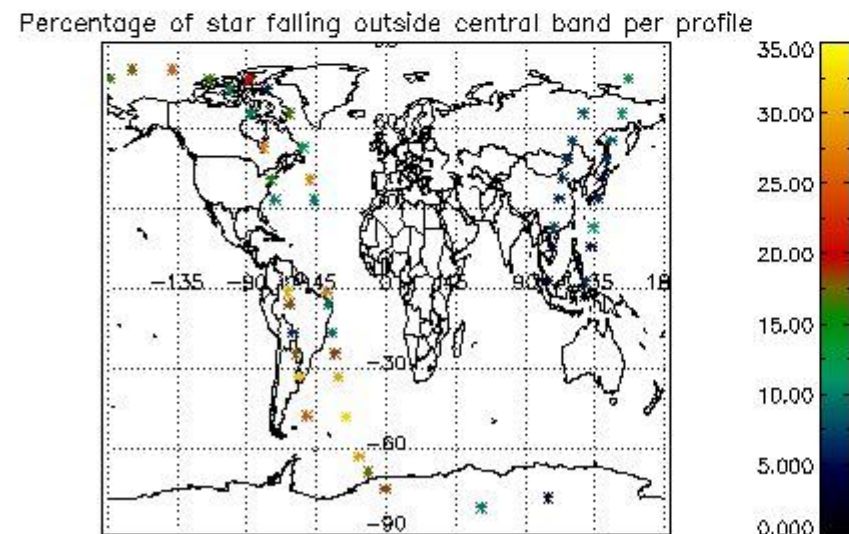

6. Statistics and plot of tangent altitude of the last measurement (DARK & BRIGHT products without errors)

6.1 Statistics on tangent altitude lost:

Statistics	DARK	BRIGHT	TWILIGHT
Mean:	11.801	18.683	13.493
St. deviation:	5.4391	4.4366	3.8313
Maximum:	20.013	28.880	17.746
Minimum:	5.2643	9.1605	7.3064
Number of data:	18.000	26.000	6.0000

6.2 Plot for DARK limb products