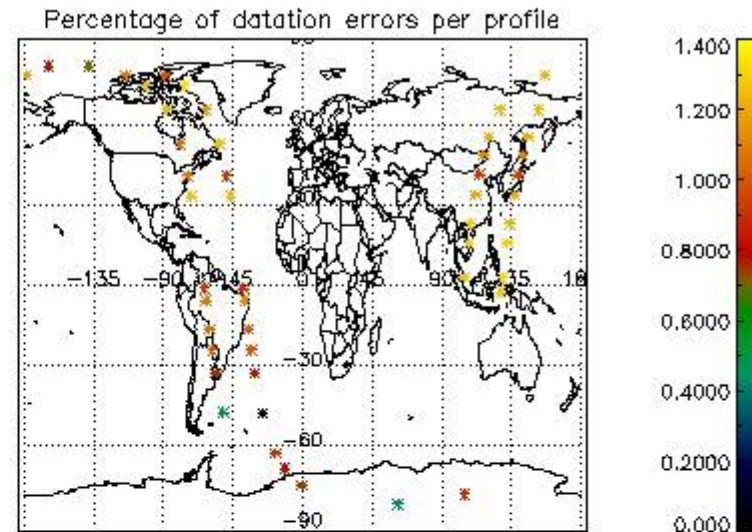

6. Statistics and plot of tangent altitude of the last measurement (DARK & BRIGHT products without errors)

6.1 Statistics on tangent altitude lost:

Statistics	DARK	BRIGHT	TWILIGHT
Mean:	11.801	18.683	13.493
St. deviation:	5.4391	4.4366	3.8313
Maximum:	20.013	28.880	17.746
Minimum:	5.2643	9.1605	7.3064
Number of data:	18.000	26.000	6.0000

6.2 Plot for DARK limb products