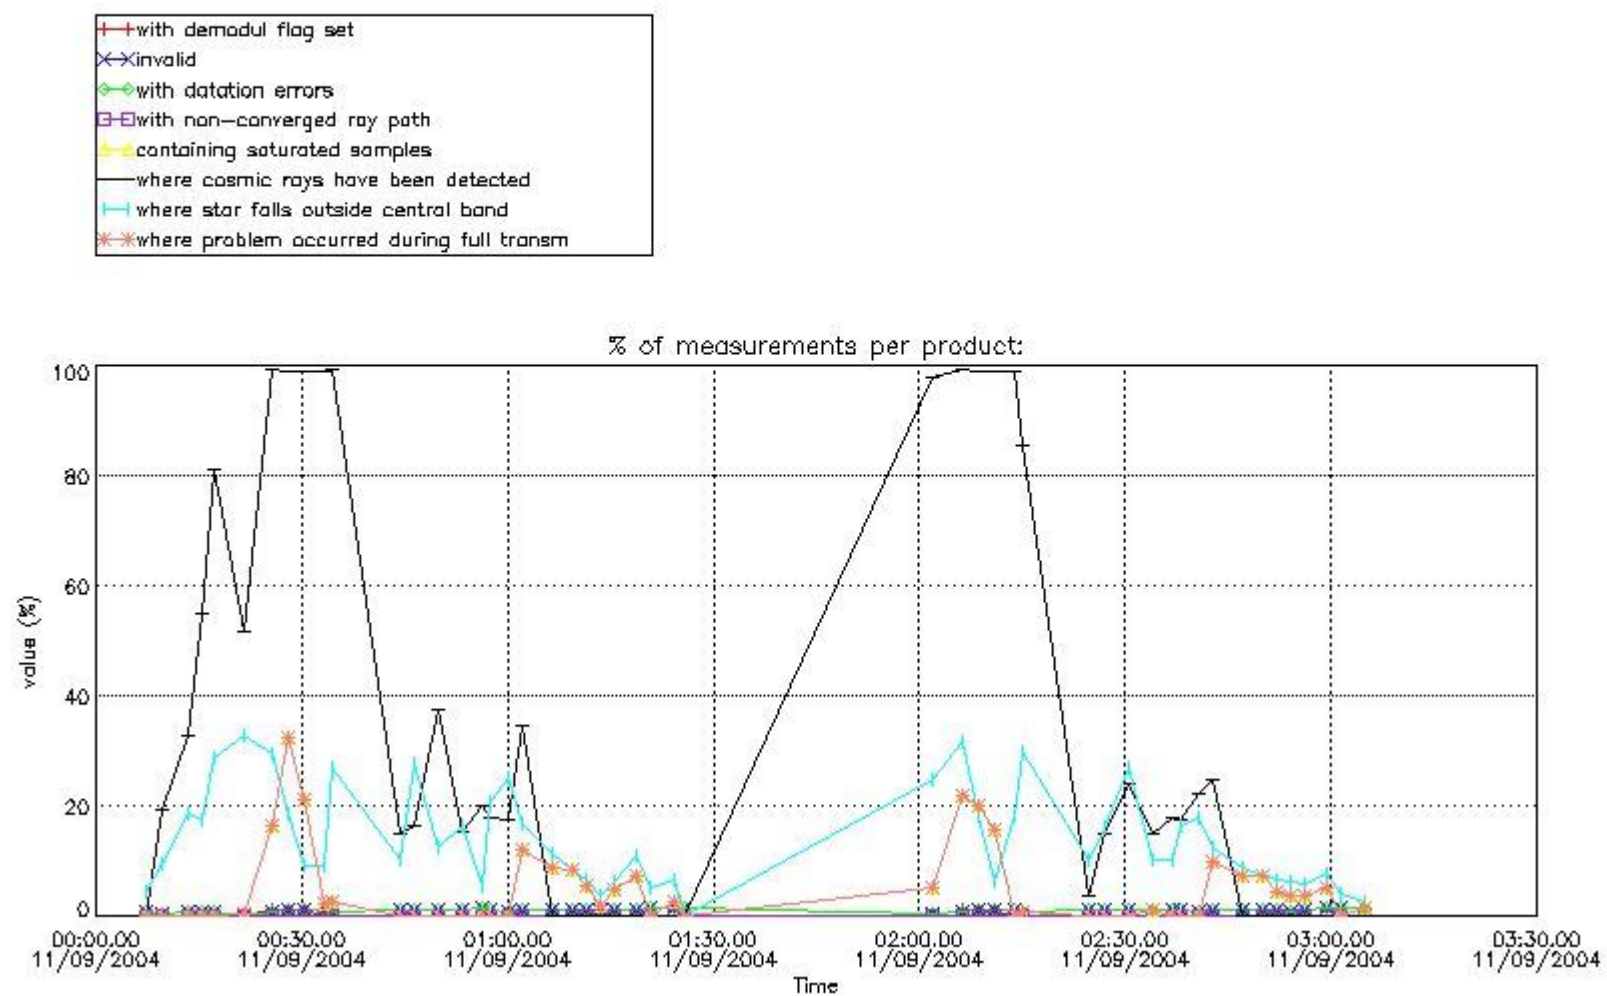

At least one measurement with demodulation flag set:	24.0000 %
Reference spectrum computed from DB:	0.00000 %
Reference spectrum with small number of measurements:	0.00000 %
SATU data not used:	0.00000 %

5.2 Plot quality information per product (time dependant)

5.3 Plot quality information per product (world map)