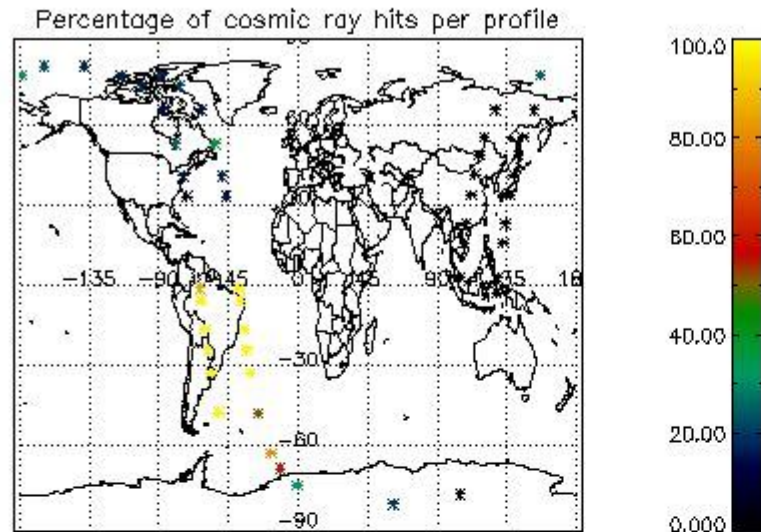

6. Statistics and plot of tangent altitude of the last measurement (DARK & BRIGHT products without errors)

6.1 Statistics on tangent altitude lost:

Statistics	DARK	BRIGHT	TWILIGHT
Mean:	11.801	18.683	13.493
St. deviation:	5.4391	4.4366	3.8313
Maximum:	20.013	28.880	17.746
Minimum:	5.2643	9.1605	7.3064
Number of data:	18.000	26.000	6.0000

6.2 Plot for DARK limb products