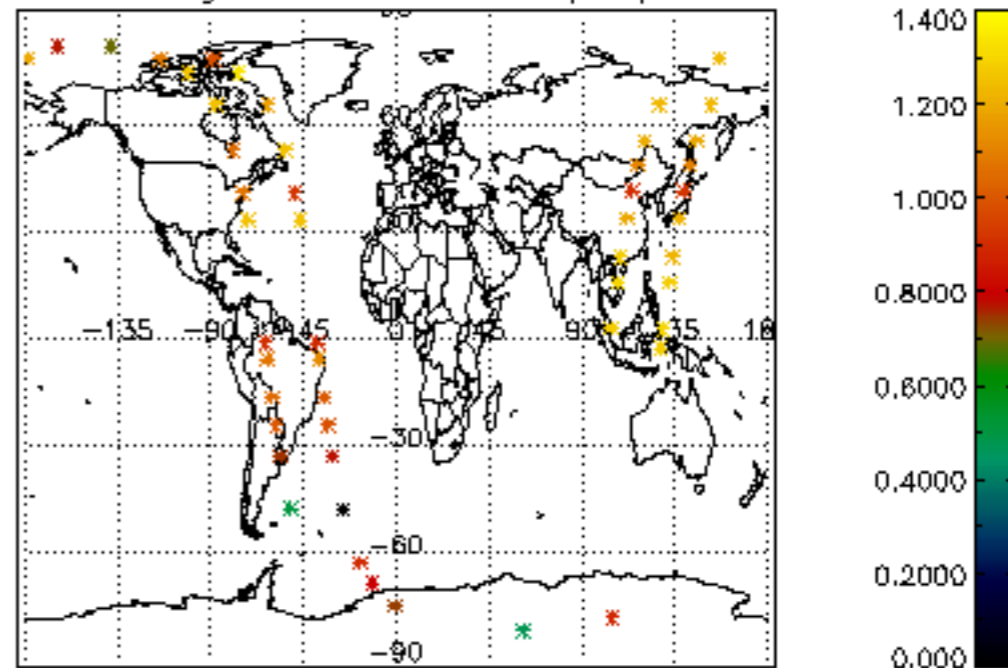

Percentage of datation errors per profile