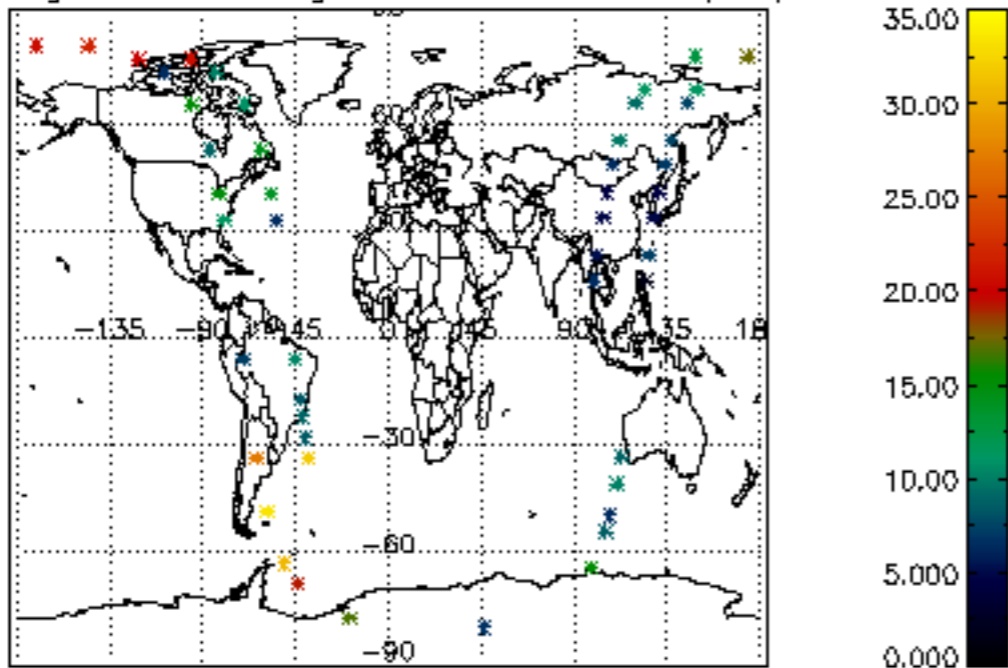

Percentage of star falling outside central band per profile