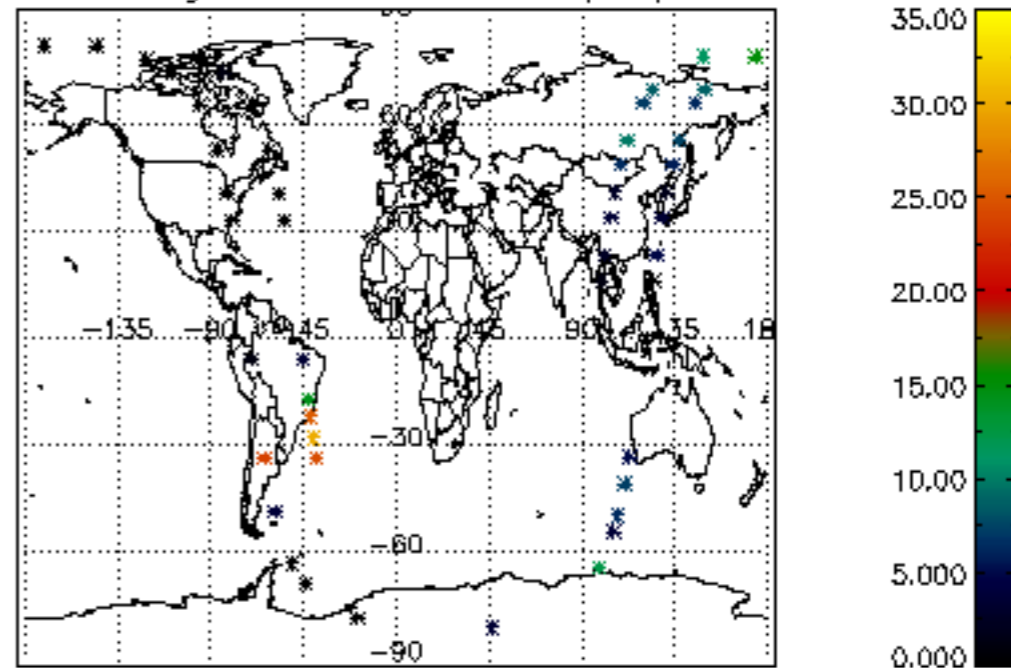

Percentage of cosmic ray hits per profile

Percentage of datation errors per profile

Percentage of star falling outside central band per profile

Percentage of saturation errors per profile

Tangent altitude at which the star is lost