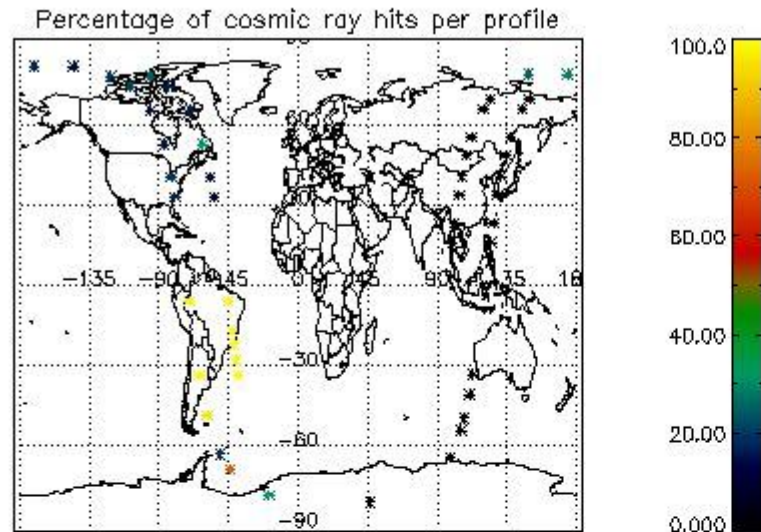

6. Statistics and plot of tangent altitude of the last measurement (DARK & BRIGHT products without errors)

6.1 Statistics on tangent altitude lost:

Statistics	DARK	BRIGHT	TWILIGHT
Mean:	15.164	18.067	13.408
St. deviation:	5.3367	3.9589	4.5285
Maximum:	19.617	25.939	18.411
Minimum:	4.5869	10.322	5.7669
Number of data:	14.000	29.000	6.0000

6.2 Plot for DARK limb products