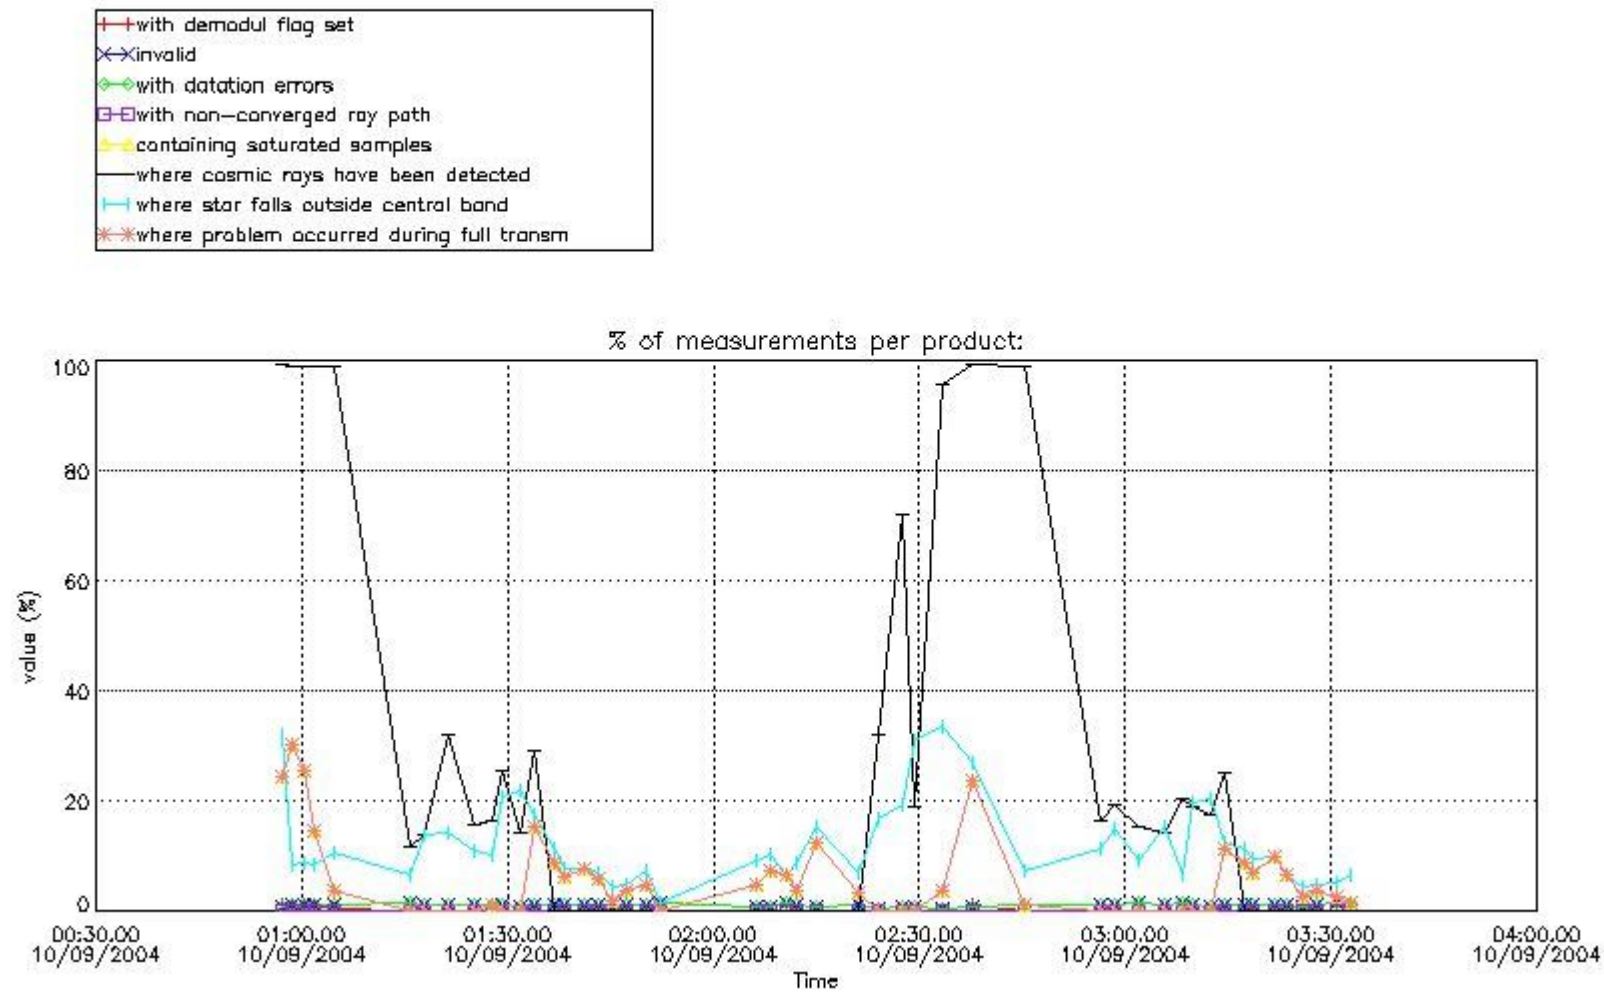

At least one measurement with demodulation flag set:	18.3673 %
Reference spectrum computed from DB:	0.00000 %
Reference spectrum with small number of measurements:	0.00000 %
SATU data not used:	0.00000 %

5.2 Plot quality information per product (time dependant)

5.3 Plot quality information per product (world map)