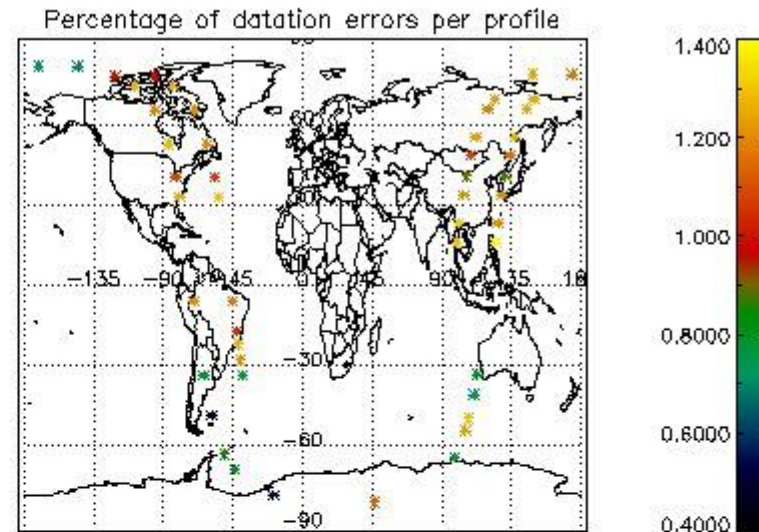

6. Statistics and plot of tangent altitude of the last measurement (DARK & BRIGHT products without errors)

6.1 Statistics on tangent altitude lost:

Statistics	DARK	BRIGHT	TWILIGHT
Mean:	15.164	18.067	13.408
St. deviation:	5.3367	3.9589	4.5285
Maximum:	19.617	25.939	18.411
Minimum:	4.5869	10.322	5.7669
Number of data:	14.000	29.000	6.0000

6.2 Plot for DARK limb products