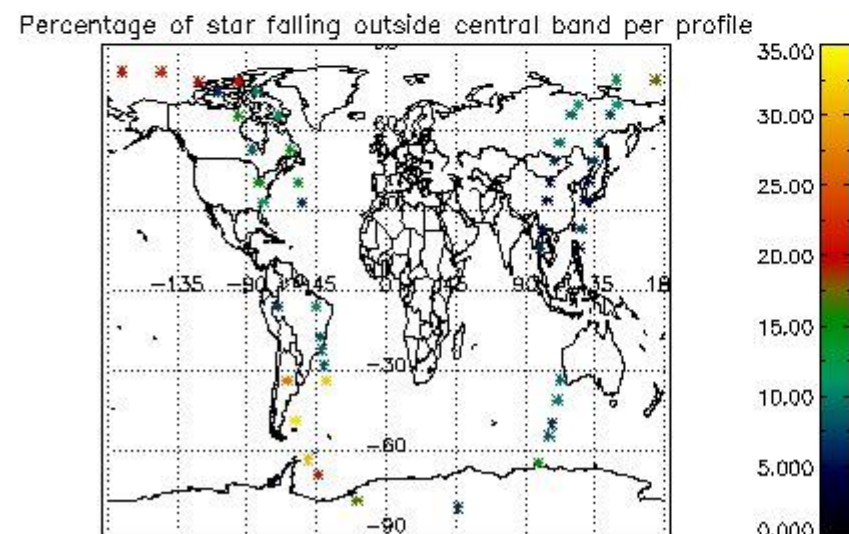

6. Statistics and plot of tangent altitude of the last measurement (DARK & BRIGHT products without errors)

6.1 Statistics on tangent altitude lost:

Statistics	DARK	BRIGHT	TWILIGHT
Mean:	15.164	18.067	13.408
St. deviation:	5.3367	3.9589	4.5285
Maximum:	19.617	25.939	18.411
Minimum:	4.5869	10.322	5.7669
Number of data:	14.000	29.000	6.0000

6.2 Plot for DARK limb products