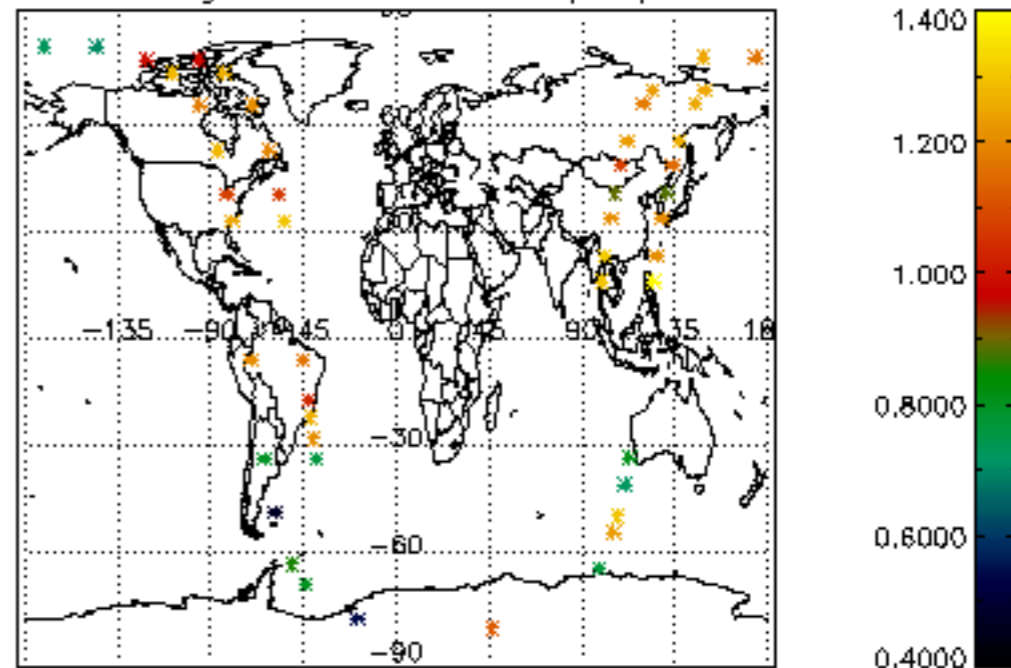

Percentage of datation errors per profile