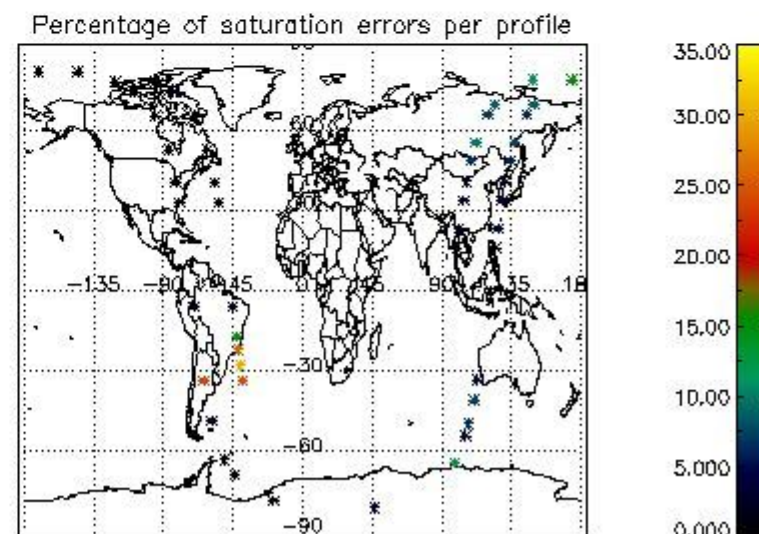

6. Statistics and plot of tangent altitude of the last measurement (DARK & BRIGHT products without errors)

6.1 Statistics on tangent altitude lost:

Statistics	DARK	BRIGHT	TWILIGHT
Mean:	15.164	18.067	13.408
St. deviation:	5.3367	3.9589	4.5285
Maximum:	19.617	25.939	18.411
Minimum:	4.5869	10.322	5.7669
Number of data:	14.000	29.000	6.0000

6.2 Plot for DARK limb products