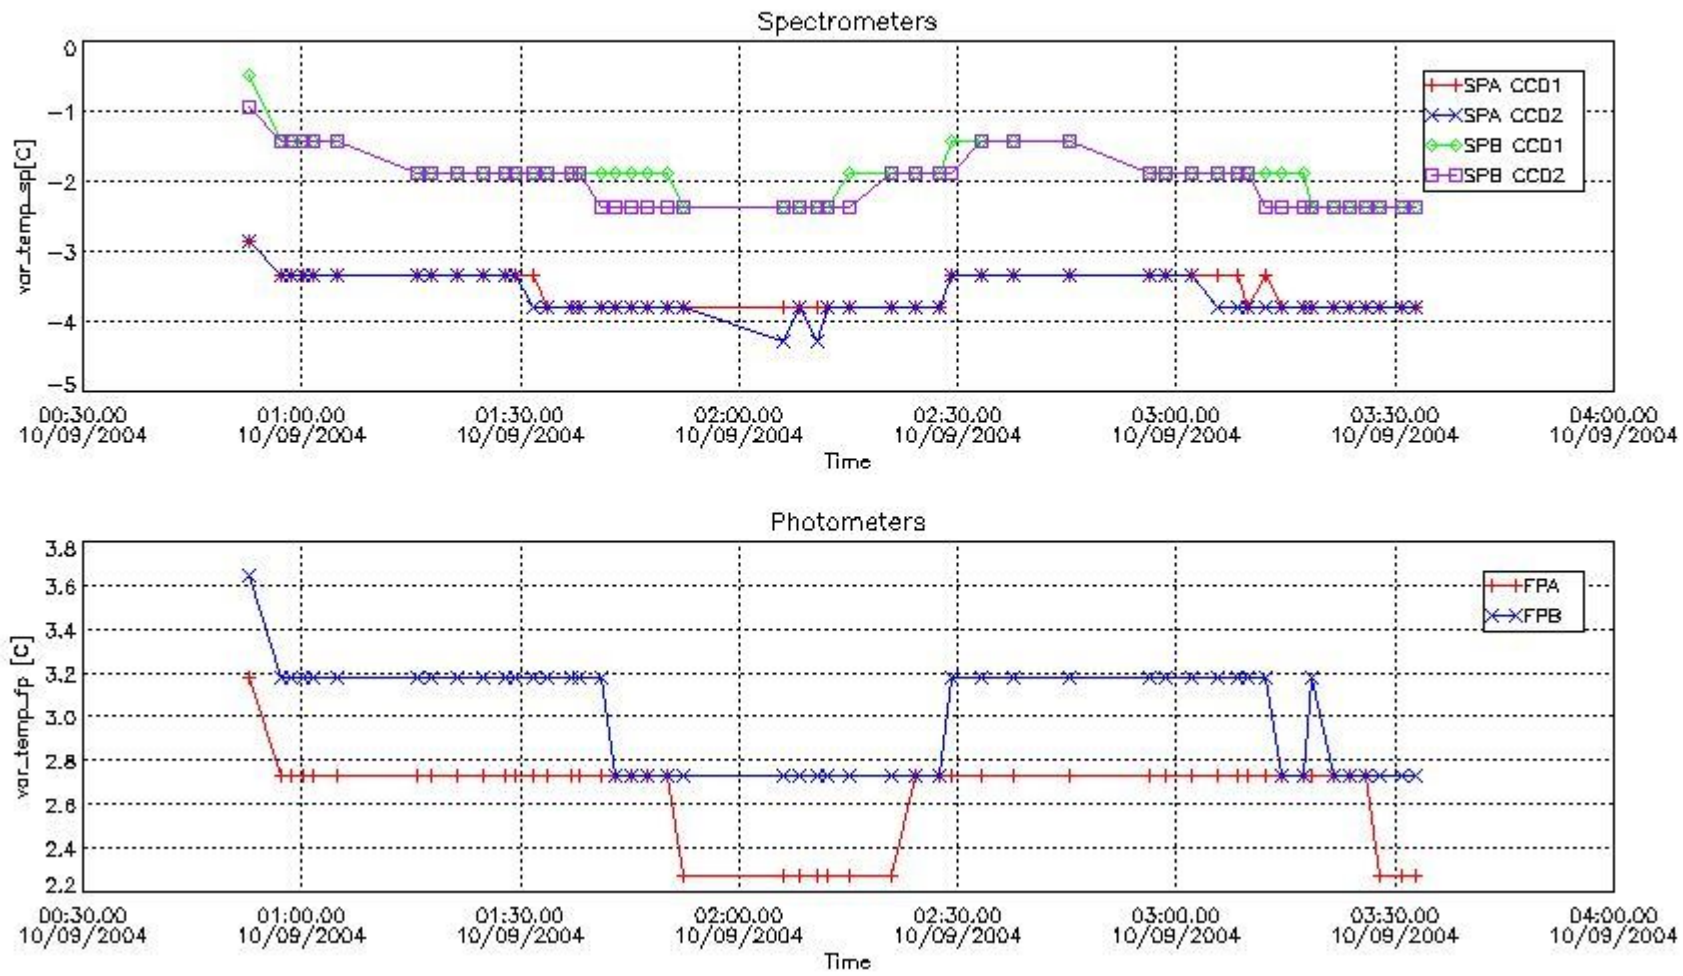

3. Plot of GOMOS spectrometers and photometers temperatures from level 1b data

4. Overview of dark signal processing per product

The Dark Charge (DC) is a temperature-dependant signal added to the useful measurements and it is therefore subtracted from them during the processing. There are two phenomena that produce a continuous increase of the DC: the "hot pixels" (a pixel is "hot" when its DC exceeds by a significant amount its value measured on ground at the same temperature) and the "Random Telegraphic Signal" (abrupt change positive or negative of the CCD pixel signal, random in time, affecting only the DC part of the signal and not the photon generated signal).

In this section a list of products that did not use the Dark Sky Area (DSA) observation for the DC computation is given. It is also provided the mean DC plot per product for dark limb products with no error flag set.

4.1 All products used the DSA observation for the DC computation

4.2 Plot of mean dark charges per product: only products in DARK limb conditions without errors are used