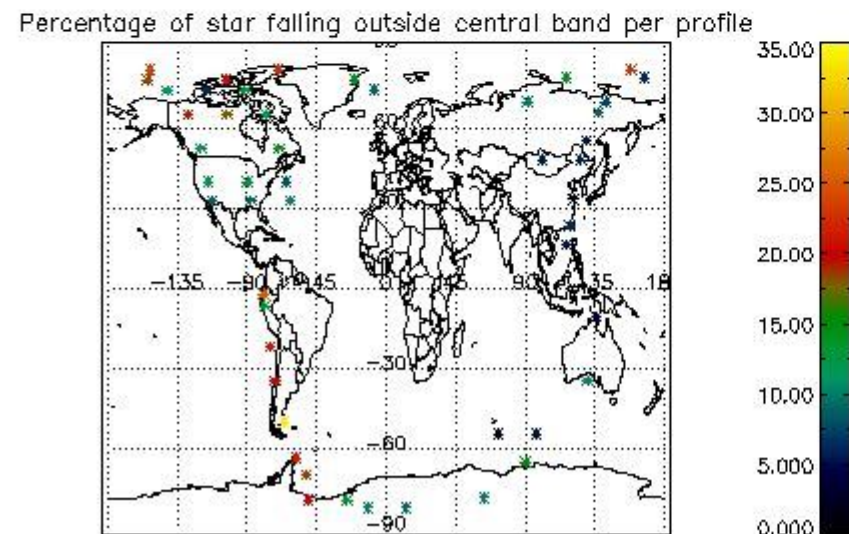

6. Statistics and plot of tangent altitude of the last measurement (DARK & BRIGHT products without errors)

6.1 Statistics on tangent altitude lost:

Statistics	DARK	BRIGHT	TWILIGHT
Mean:	14.710	17.684	13.722
St. deviation:	4.6421	4.3639	2.7808
Maximum:	19.282	25.108	17.871
Minimum:	4.8189	9.9117	10.352
Number of data:	13.000	27.000	9.0000

6.2 Plot for DARK limb products