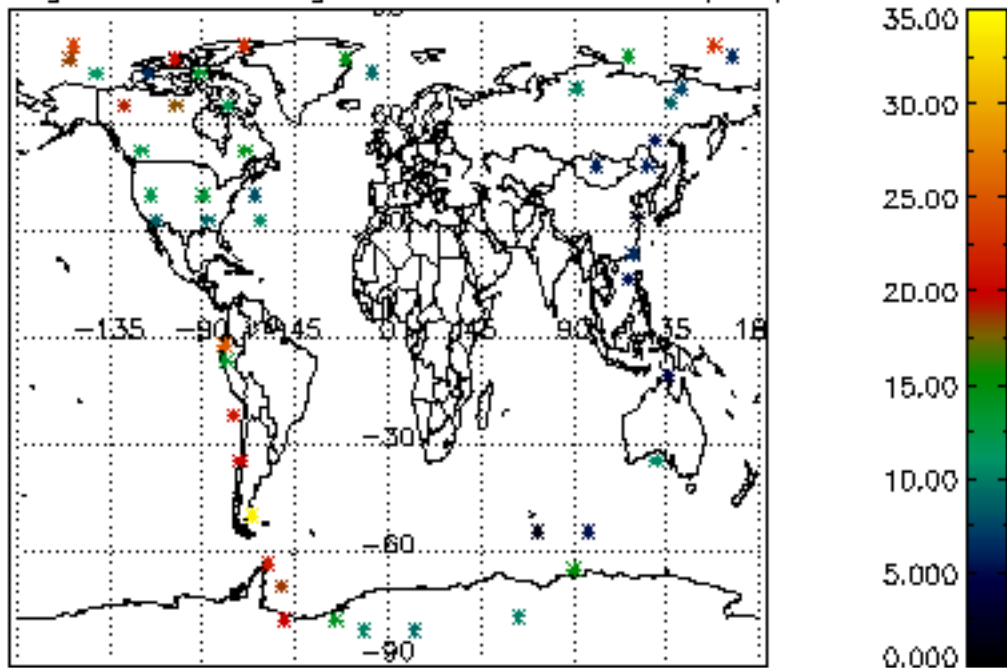

Percentage of star falling outside central band per profile