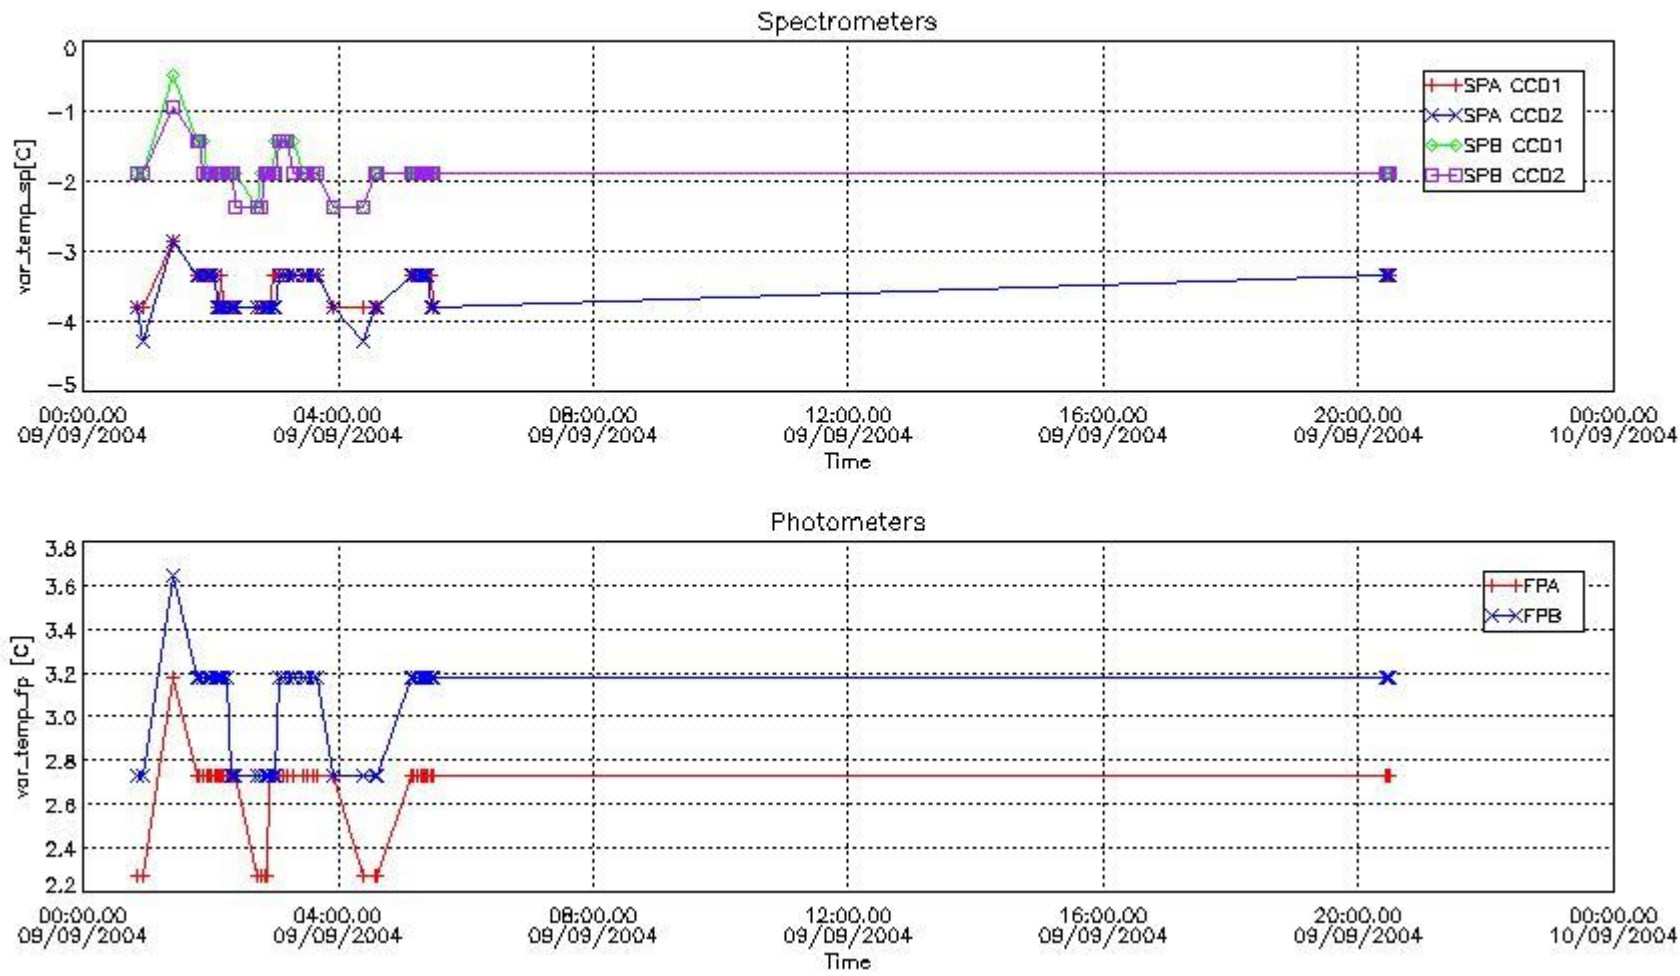

3. Plot of GOMOS spectrometers and photometers temperatures from level 1b data

4. Overview of dark signal processing per product

The Dark Charge (DC) is a temperature-dependant signal added to the useful measurements and it is therefore subtracted from them during the processing. There are two phenomena that produce a continuous increase of the DC: the "hot pixels" (a pixel is "hot" when its DC exceeds by a significant amount its value measured on ground at the same temperature) and the "Random Telegraphic Signal" (abrupt change positive or negative of the CCD pixel signal, random in time, affecting only the DC part of the signal and not the photon generated signal).

In this section a list of products that did not use the Dark Sky Area (DSA) observation for the DC computation is given. It is also provided the mean DC plot per product for dark limb products with no error flag set.

4.1 These products did not use the DSA observation for DC computation:

Product name	DC information
GOM_TRA_1PNPDE20040909_202602_000000392030_00143_13223_0002.N1	DC map used (0)
GOM_TRA_1PNPDE20040909_202724_000000452030_00143_13223_0003.N1	DC map used (0)
GOM_TRA_1PNPDE20040909_202955_000000722030_00143_13223_0004.N1	DC map used (0)

4.2 Plot of mean dark charges per product: only products in DARK limb conditions without errors are used