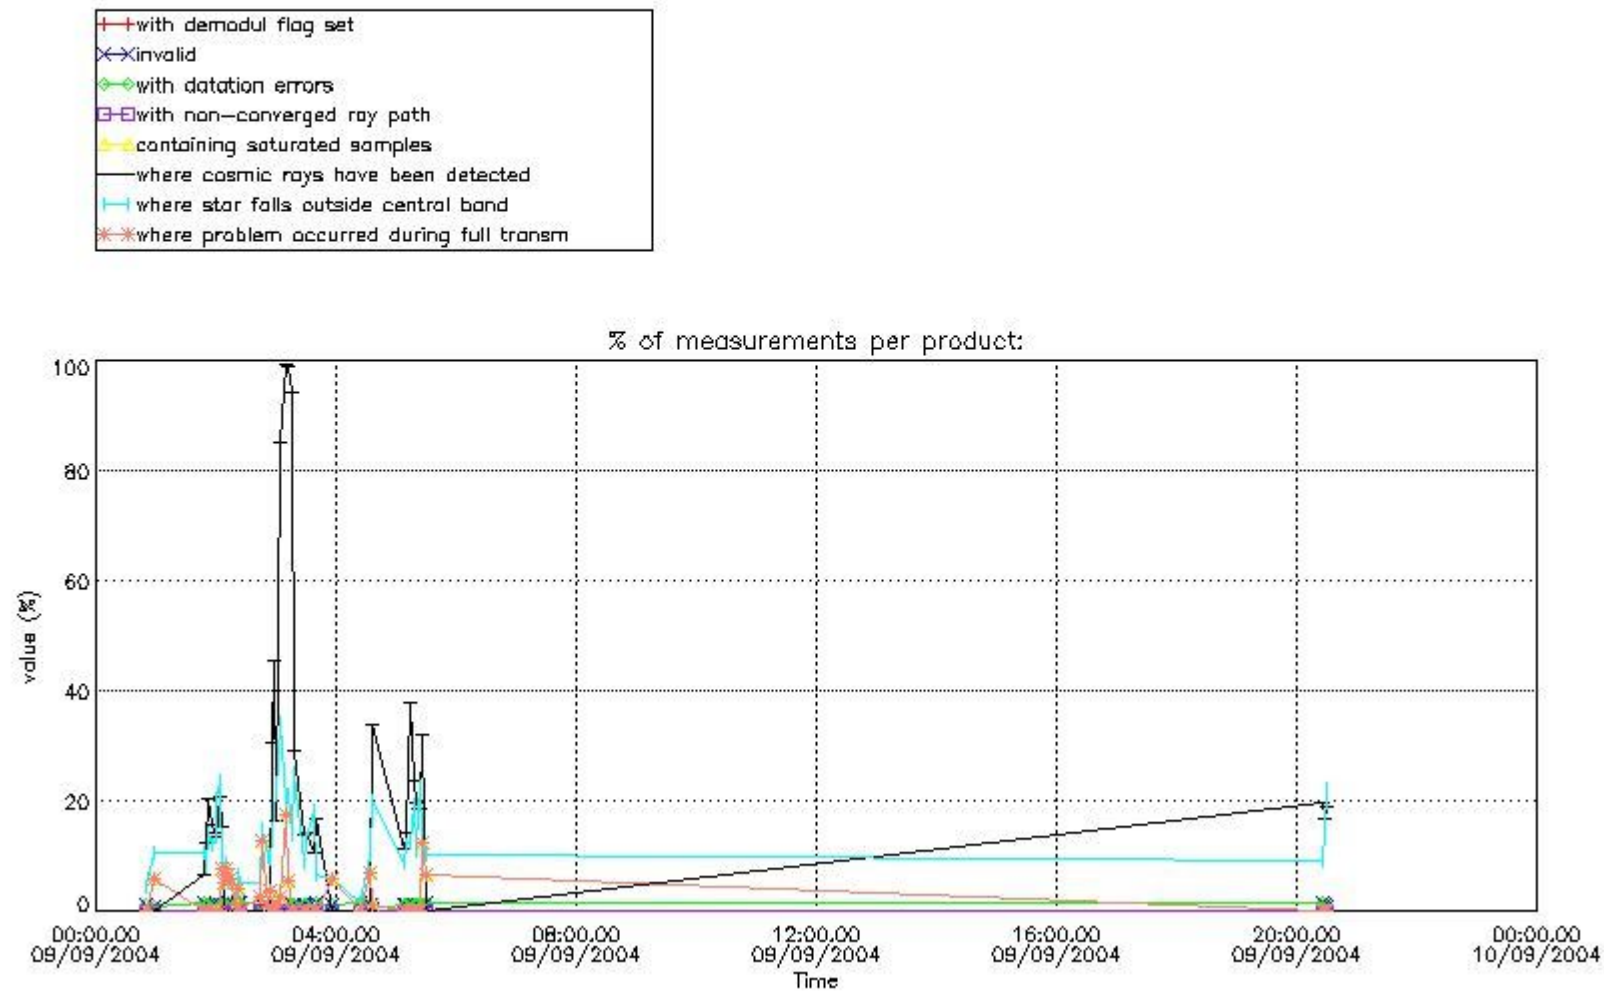

At least one measurement with demodulation flag set:	12.2449 %
Reference spectrum computed from DB:	0.00000 %
Reference spectrum with small number of measurements:	0.00000 %
SATU data not used:	0.00000 %

5.2 Plot quality information per product (time dependant)

5.3 Plot quality information per product (world map)