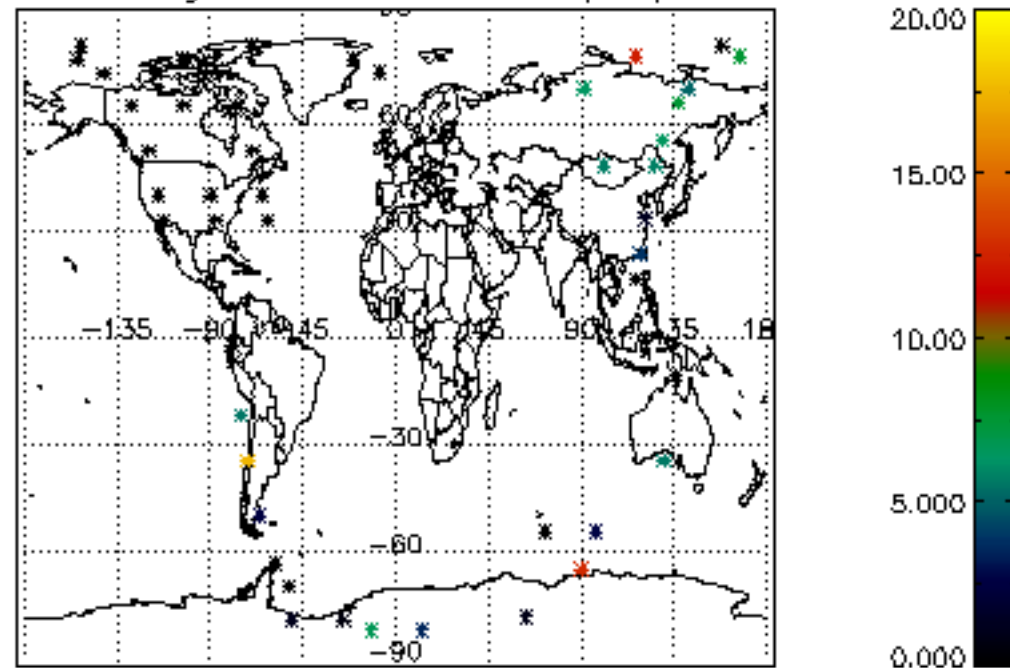

Percentage of cosmic ray hits per profile

Percentage of datation errors per profile

Percentage of star falling outside central band per profile

Percentage of saturation errors per profile

Tangent altitude at which the star is lost