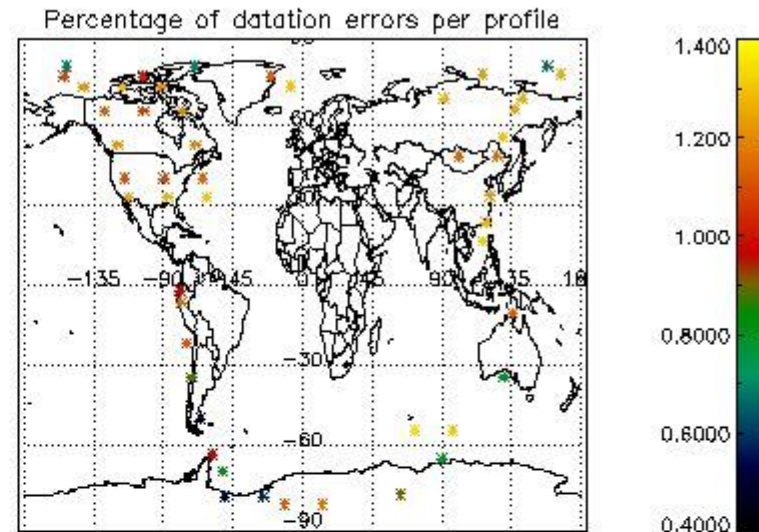

6. Statistics and plot of tangent altitude of the last measurement (DARK & BRIGHT products without errors)

6.1 Statistics on tangent altitude lost:

Statistics	DARK	BRIGHT	TWILIGHT
Mean:	14.710	17.684	13.722
St. deviation:	4.6421	4.3639	2.7808
Maximum:	19.282	25.108	17.871
Minimum:	4.8189	9.9117	10.352
Number of data:	13.000	27.000	9.0000

6.2 Plot for DARK limb products