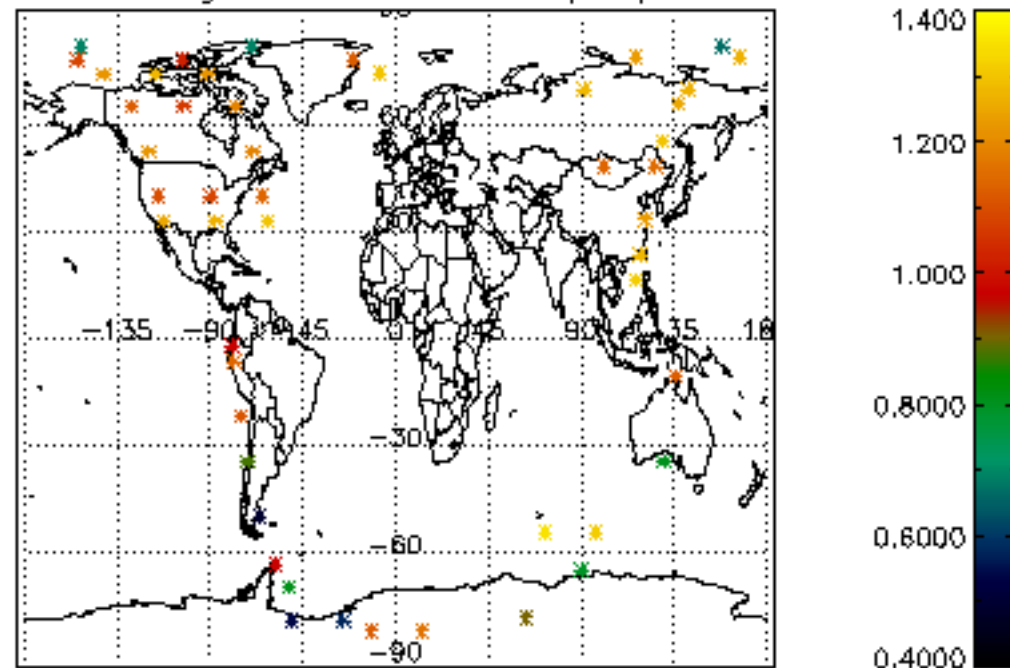

Percentage of datation errors per profile