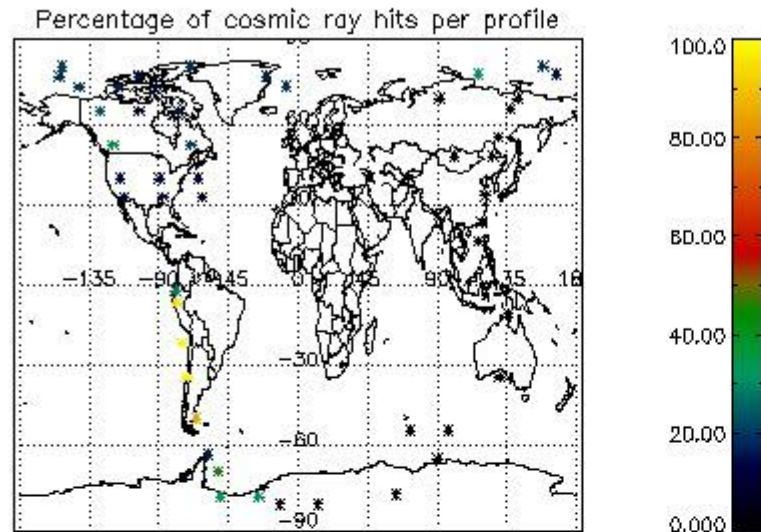

6. Statistics and plot of tangent altitude of the last measurement (DARK & BRIGHT products without errors)

6.1 Statistics on tangent altitude lost:

Statistics	DARK	BRIGHT	TWILIGHT
Mean:	14.710	17.684	13.722
St. deviation:	4.6421	4.3639	2.7808
Maximum:	19.282	25.108	17.871
Minimum:	4.8189	9.9117	10.352
Number of data:	13.000	27.000	9.0000

6.2 Plot for DARK limb products