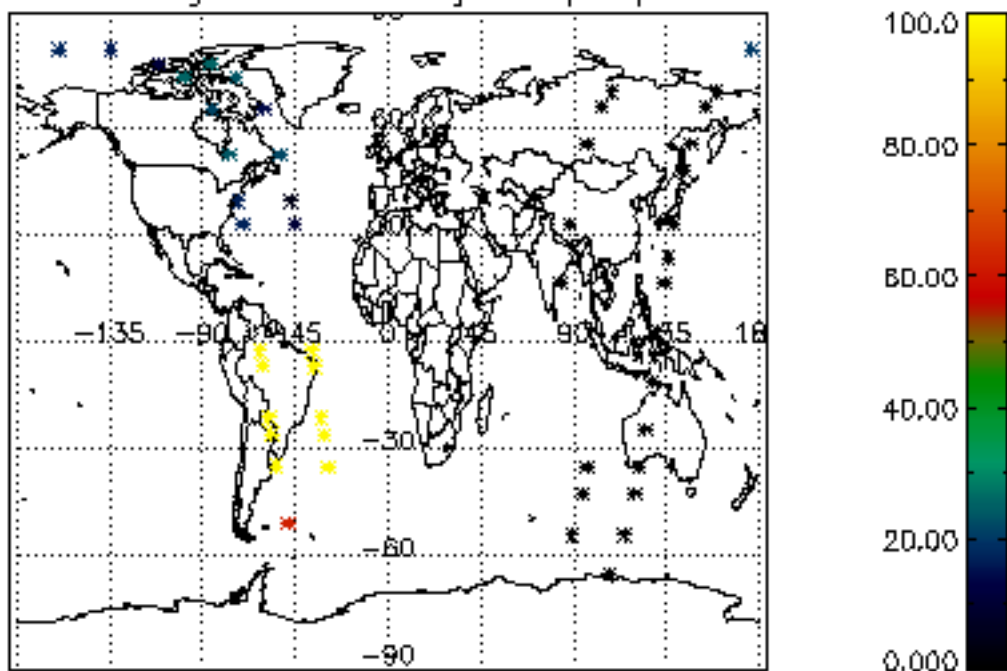

Percentage of cosmic ray hits per profile