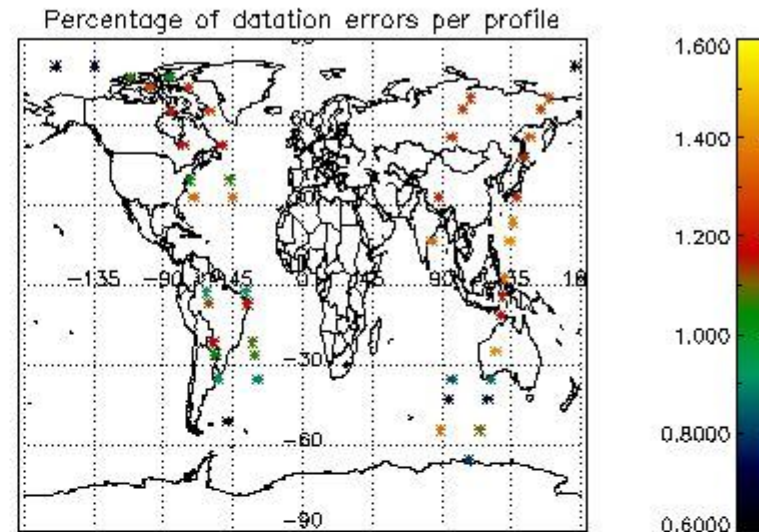

6. Statistics and plot of tangent altitude of the last measurement (DARK & BRIGHT products without errors)

6.1 Statistics on tangent altitude lost:

Statistics	DARK	BRIGHT	TWILIGHT
Mean:	13.592	18.712	17.796
St. deviation:	4.1269	5.1289	1.0324
Maximum:	20.249	27.245	18.526
Minimum:	4.9297	8.7615	17.066
Number of data:	17.000	30.000	2.0000

6.2 Plot for DARK limb products