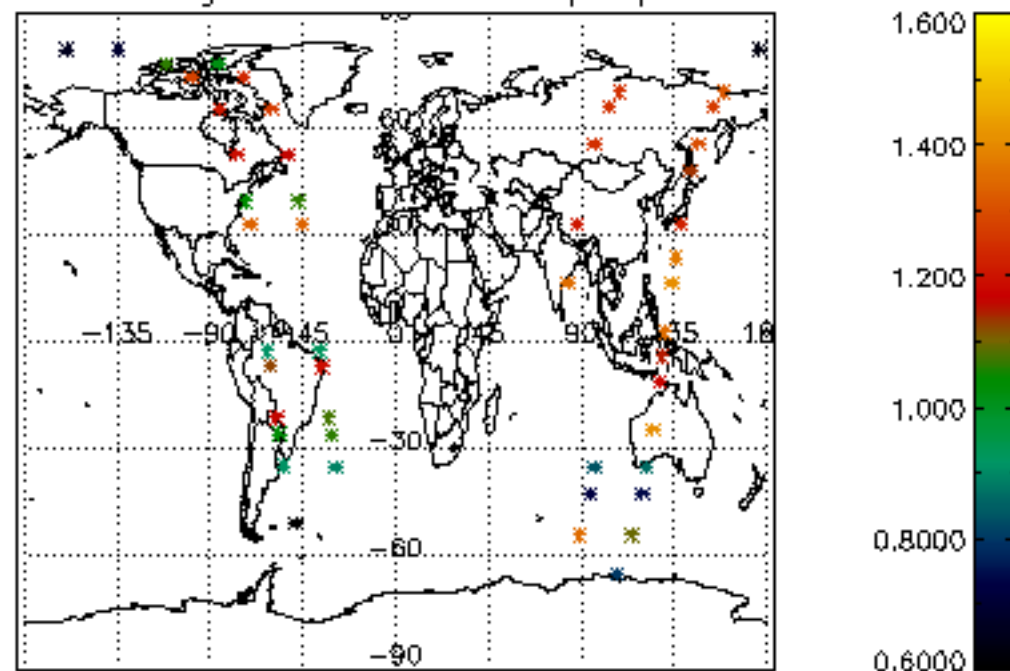

Percentage of datation errors per profile