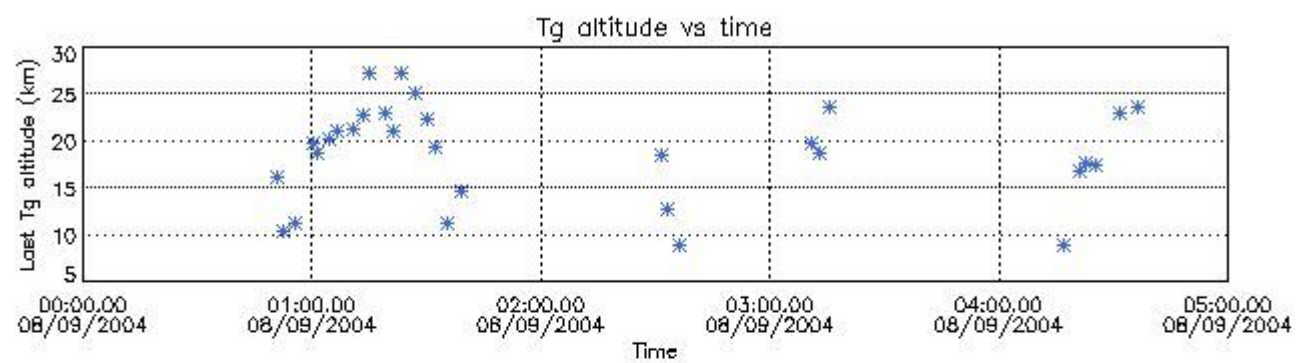

6.1 Statistics on tangent altitude lost:

Statistics	DARK	BRIGHT	TWILIGHT
Mean:	13.592	18.712	17.796
St. deviation:	4.1269	5.1289	1.0324
Maximum:	20.249	27.245	18.526
Minimum:	4.9297	8.7615	17.066
Number of data:	17.000	30.000	2.0000

6.2 Plot for DARK limb products

Tangent altitude at which the star is lost

6.3 Plot for BRIGHT limb products

Tangent altitude at which the star is lost

6.3 Plot for TWILIGHT limb products

Tangent altitude at which the star is lost