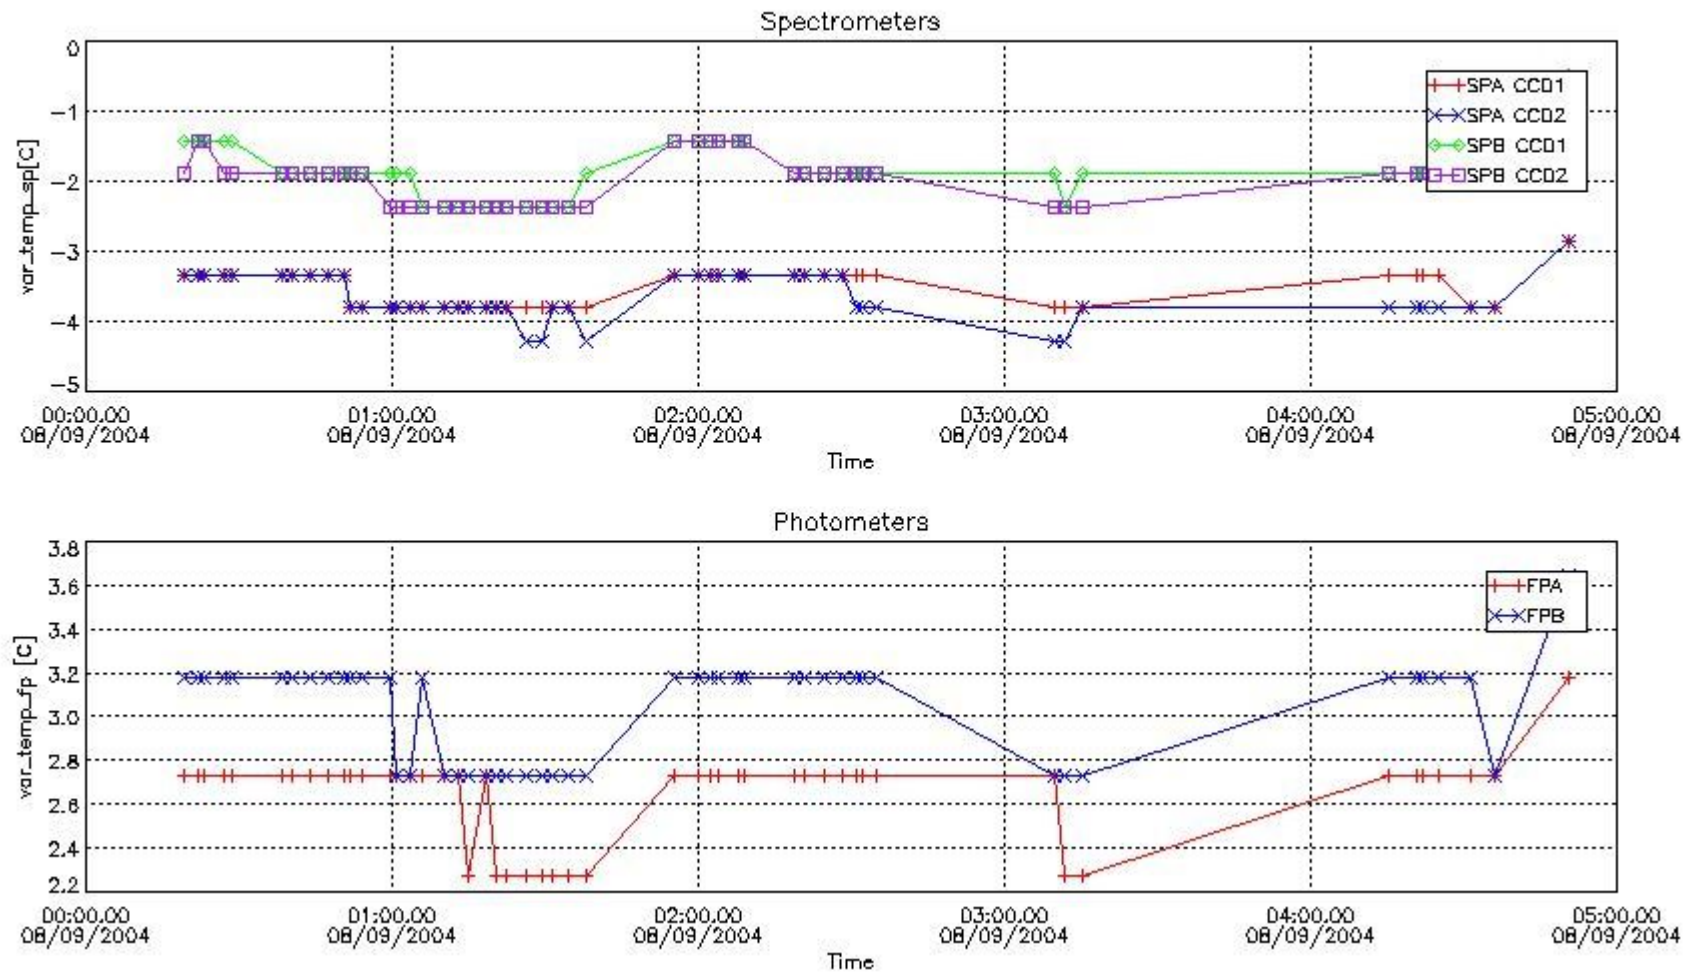

3. Plot of GOMOS spectrometers and photometers temperatures from level 1b data

4. Overview of dark signal processing per product

The Dark Charge (DC) is a temperature-dependant signal added to the useful measurements and it is therefore subtracted from them during the processing. There are two phenomena that produce a continuous increase of the DC: the "hot pixels" (a pixel is "hot" when its DC exceeds by a significant amount its value measured on ground at the same temperature) and the "Random Telegraphic Signal" (abrupt change positive or negative of the CCD pixel signal, random in time, affecting only the DC part of the signal and not the photon generated signal). In this section a list of products that did not use the Dark Sky Area (DSA) observation for the DC computation is given. It is also provided the mean DC plot per product for dark limb products with no error flag set.

4.1 All products used the DSA observation for the DC computation

4.2 Plot of mean dark charges per product: only products in DARK limb conditions without errors are used