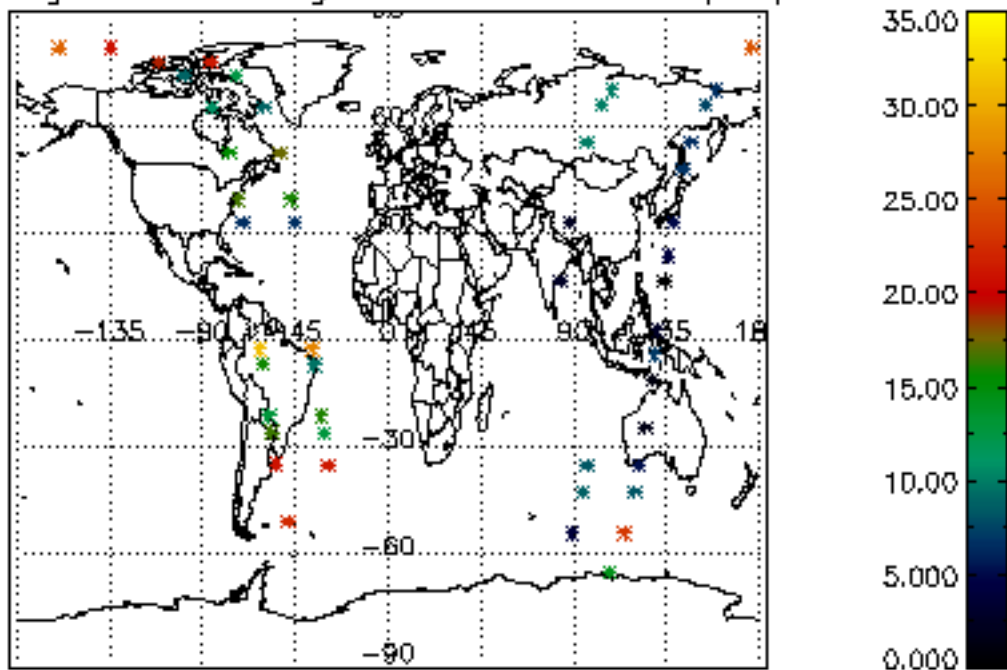

Percentage of star falling outside central band per profile