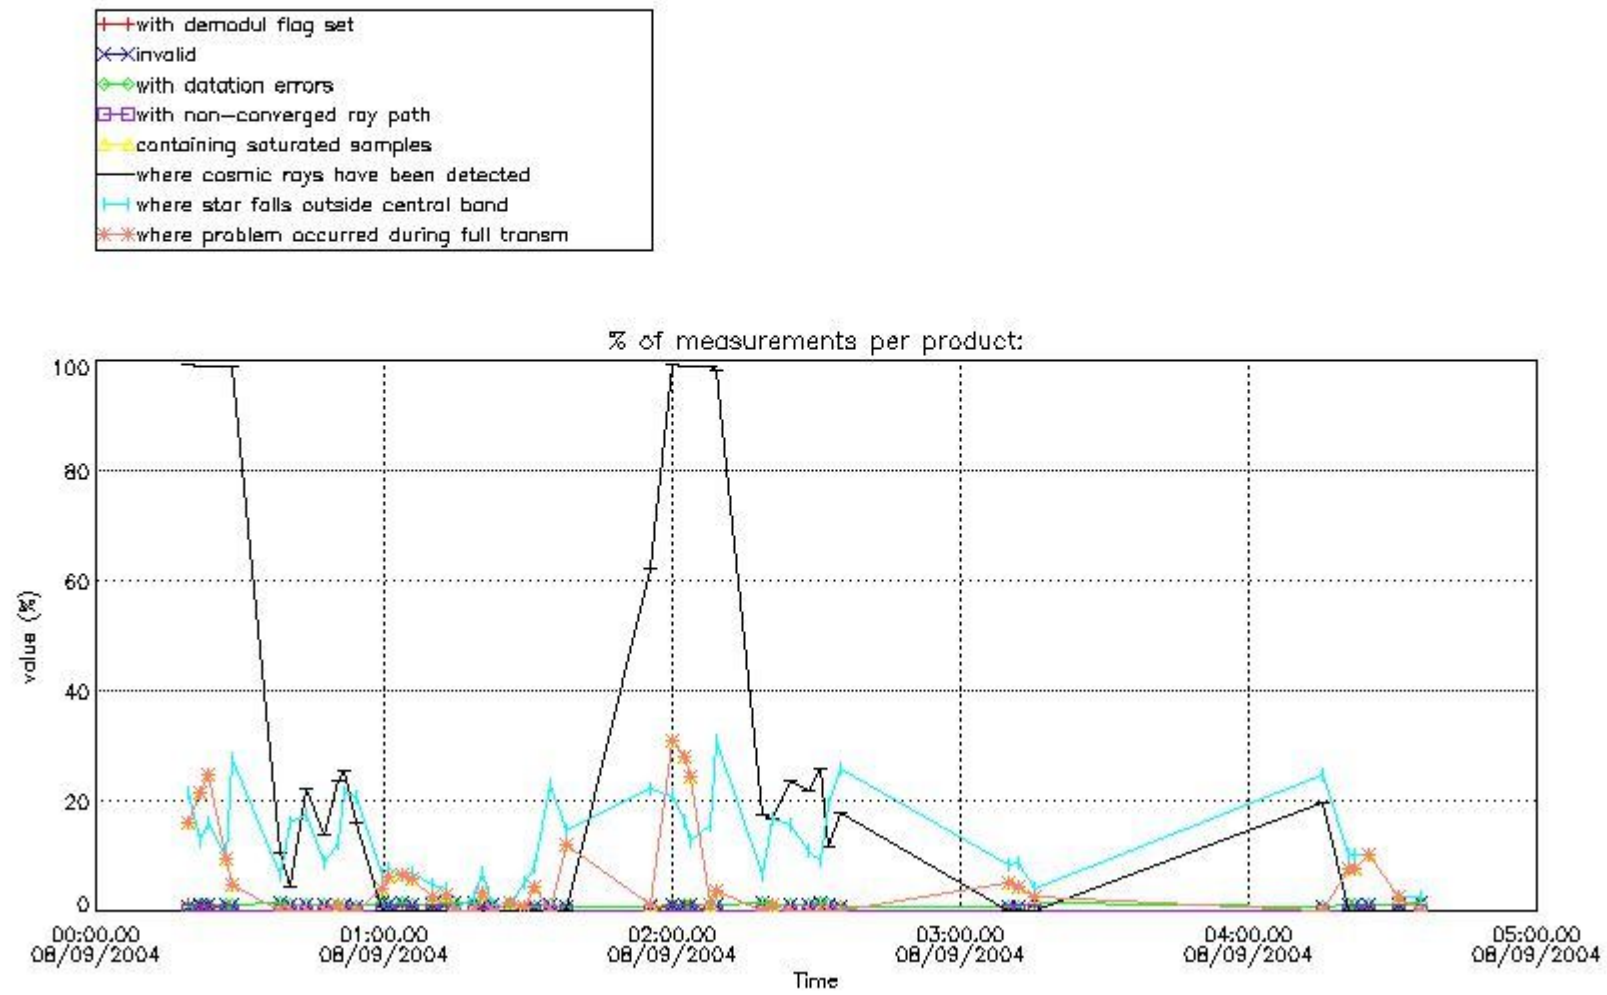

At least one measurement with demodulation flag set:	24.4898 %
Reference spectrum computed from DB:	0.00000 %
Reference spectrum with small number of measurements:	0.00000 %
SATU data not used:	0.00000 %

5.2 Plot quality information per product (time dependant)

5.3 Plot quality information per product (world map)