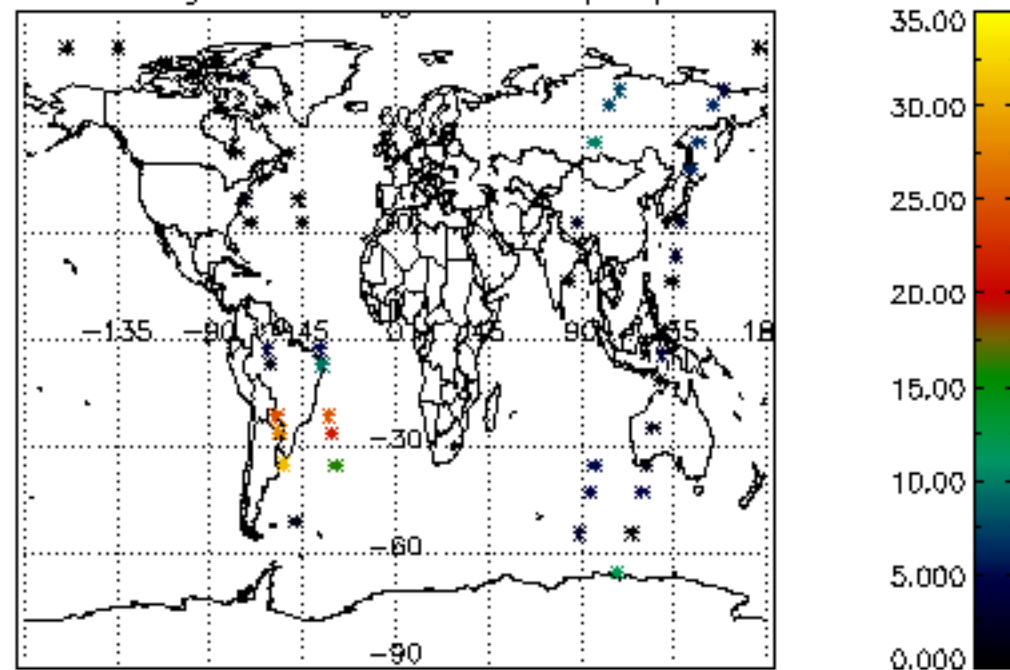

Percentage of cosmic ray hits per profile

Percentage of datation errors per profile

Percentage of star falling outside central band per profile

Percentage of saturation errors per profile

Tangent altitude at which the star is lost