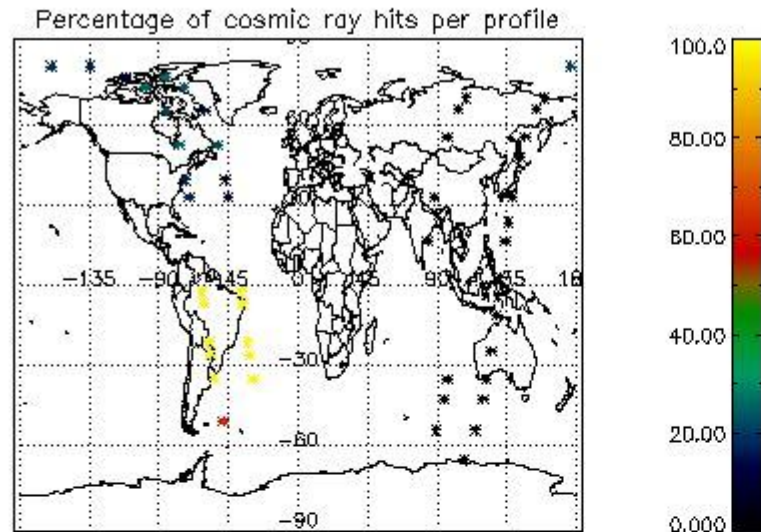

6. Statistics and plot of tangent altitude of the last measurement (DARK & BRIGHT products without errors)

6.1 Statistics on tangent altitude lost:

Statistics	DARK	BRIGHT	TWILIGHT
Mean:	13.592	18.712	17.796
St. deviation:	4.1269	5.1289	1.0324
Maximum:	20.249	27.245	18.526
Minimum:	4.9297	8.7615	17.066
Number of data:	17.000	30.000	2.0000

6.2 Plot for DARK limb products