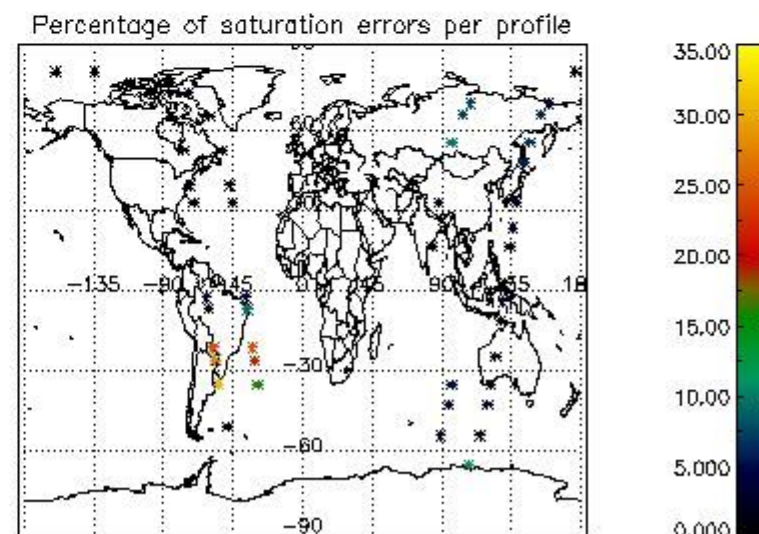

6. Statistics and plot of tangent altitude of the last measurement (DARK & BRIGHT products without errors)

6.1 Statistics on tangent altitude lost:

Statistics	DARK	BRIGHT	TWILIGHT
Mean:	13.592	18.712	17.796
St. deviation:	4.1269	5.1289	1.0324
Maximum:	20.249	27.245	18.526
Minimum:	4.9297	8.7615	17.066
Number of data:	17.000	30.000	2.0000

6.2 Plot for DARK limb products