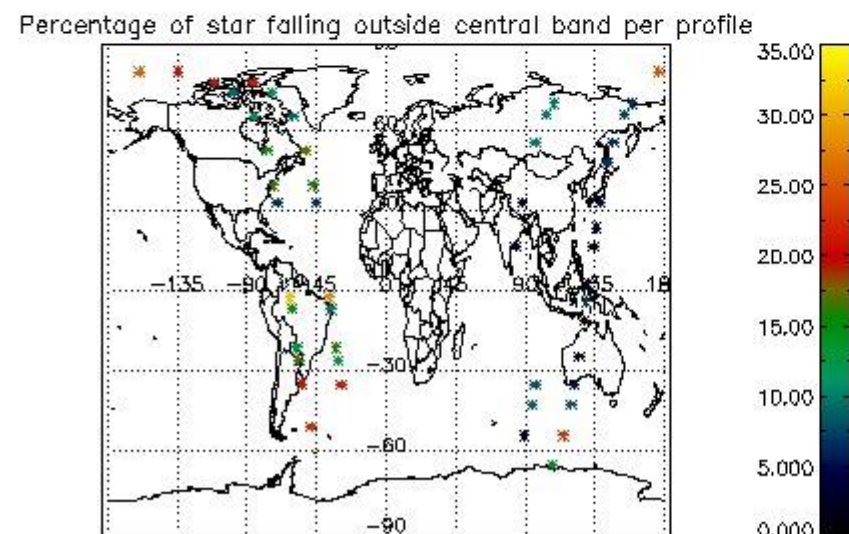

6. Statistics and plot of tangent altitude of the last measurement (DARK & BRIGHT products without errors)

6.1 Statistics on tangent altitude lost:

Statistics	DARK	BRIGHT	TWILIGHT
Mean:	13.592	18.712	17.796
St. deviation:	4.1269	5.1289	1.0324
Maximum:	20.249	27.245	18.526
Minimum:	4.9297	8.7615	17.066
Number of data:	17.000	30.000	2.0000

6.2 Plot for DARK limb products