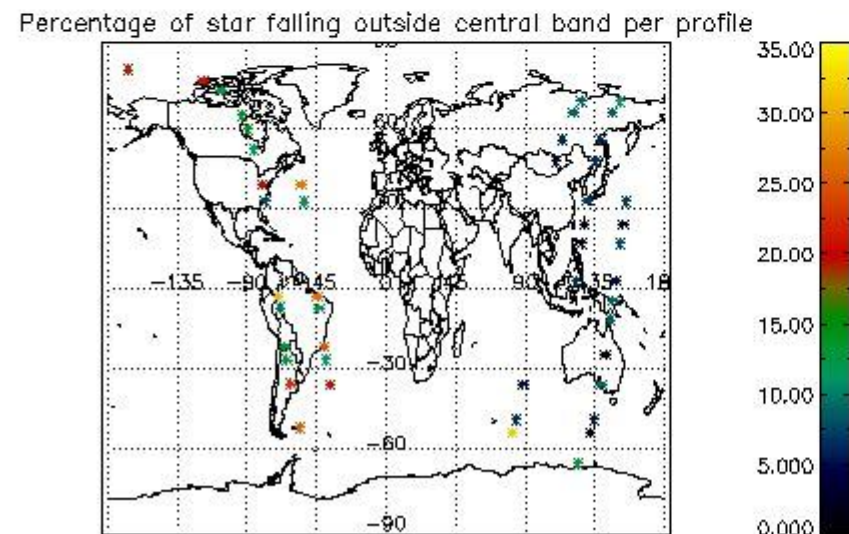

6. Statistics and plot of tangent altitude of the last measurement (DARK & BRIGHT products without errors)

6.1 Statistics on tangent altitude lost:

Statistics	DARK	BRIGHT	TWILIGHT
Mean:	12.911	19.520	14.961
St. deviation:	4.7920	4.5181	0.51916
Maximum:	19.512	26.256	15.328
Minimum:	4.5453	5.0016	14.594
Number of data:	16.000	29.000	2.0000

6.2 Plot for DARK limb products