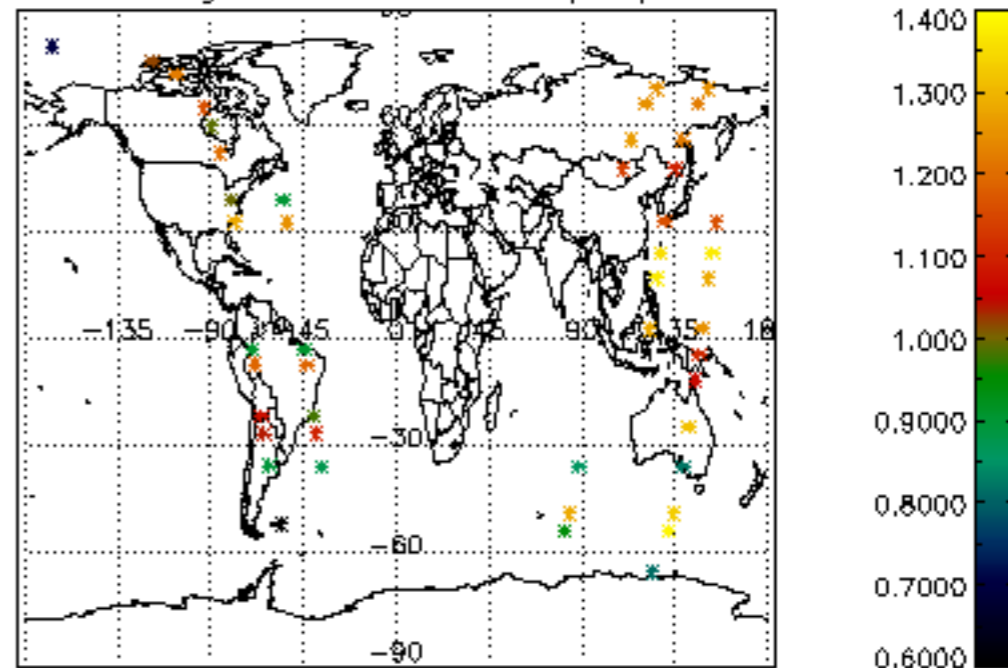

Percentage of cosmic ray hits per profile

Percentage of datation errors per profile

Percentage of star falling outside central band per profile

Percentage of saturation errors per profile

Tangent altitude at which the star is lost