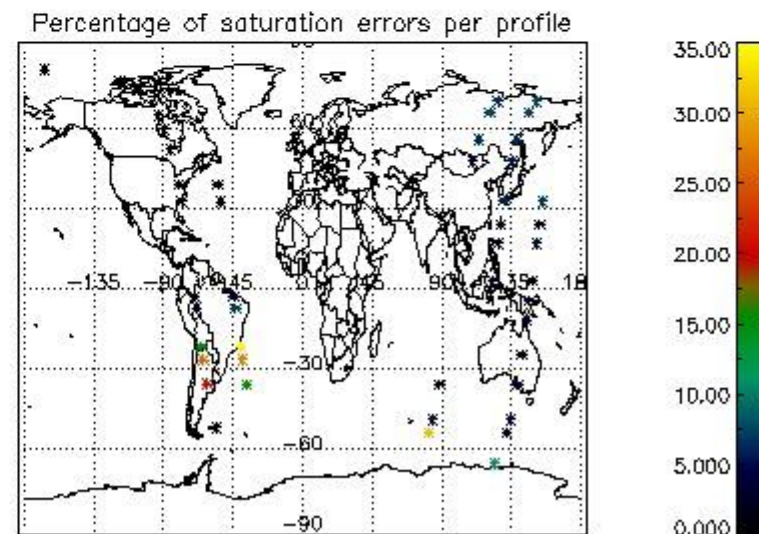

6. Statistics and plot of tangent altitude of the last measurement (DARK & BRIGHT products without errors)

6.1 Statistics on tangent altitude lost:

Statistics	DARK	BRIGHT	TWILIGHT
Mean:	12.911	19.520	14.961
St. deviation:	4.7920	4.5181	0.51916
Maximum:	19.512	26.256	15.328
Minimum:	4.5453	5.0016	14.594
Number of data:	16.000	29.000	2.0000

6.2 Plot for DARK limb products