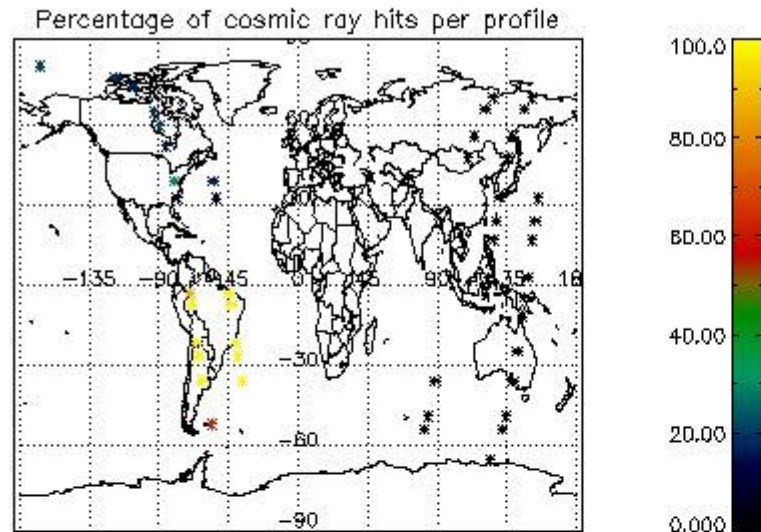

6. Statistics and plot of tangent altitude of the last measurement (DARK & BRIGHT products without errors)

6.1 Statistics on tangent altitude lost:

Statistics	DARK	BRIGHT	TWILIGHT
Mean:	12.911	19.520	14.961
St. deviation:	4.7920	4.5181	0.51916
Maximum:	19.512	26.256	15.328
Minimum:	4.5453	5.0016	14.594
Number of data:	16.000	29.000	2.0000

6.2 Plot for DARK limb products