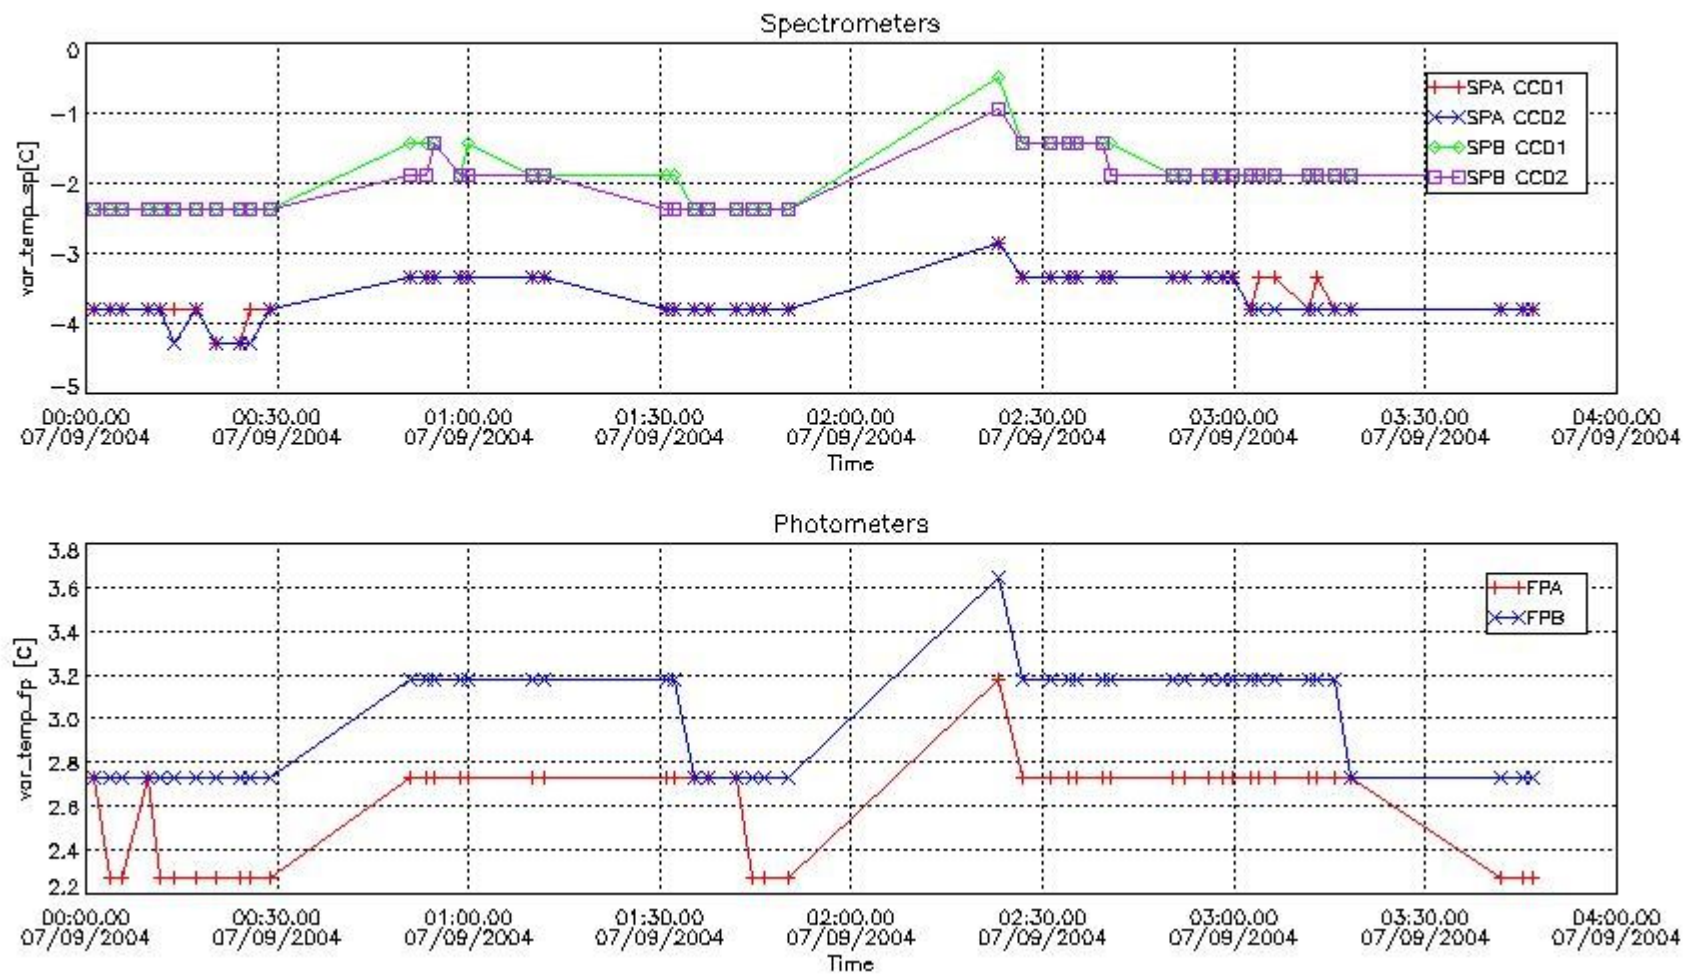

3. Plot of GOMOS spectrometers and photometers temperatures from level 1b data

4. Overview of dark signal processing per product

The Dark Charge (DC) is a temperature-dependant signal added to the useful measurements and it is therefore subtracted from them during the processing. There are two phenomena that produce a continuous increase of the DC: the "hot pixels" (a pixel is "hot" when its DC exceeds by a significant amount its value measured on ground at the same temperature) and the "Random Telegraphic Signal" (abrupt change positive or negative of the CCD pixel signal, random in time, affecting only the DC part of the signal and not the photon generated signal).

In this section a list of products that did not use the Dark Sky Area (DSA) observation for the DC computation is given. It is also provided the mean DC plot per product for dark limb products with no error flag set.

4.1 All products used the DSA observation for the DC computation

4.2 Plot of mean dark charges per product: only products in DARK limb conditions without errors are used