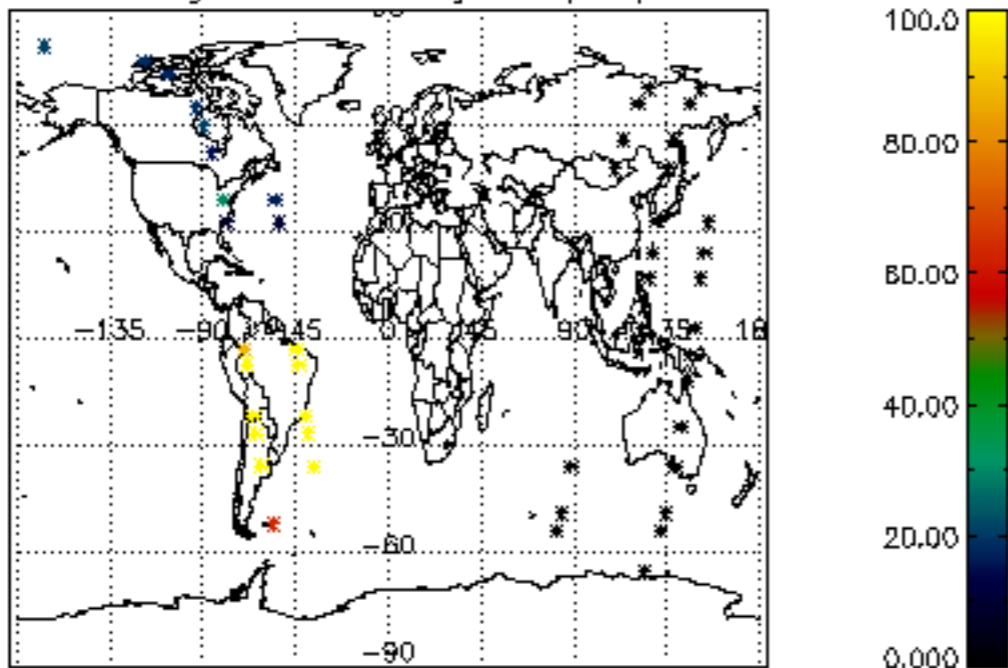

Percentage of cosmic ray hits per profile