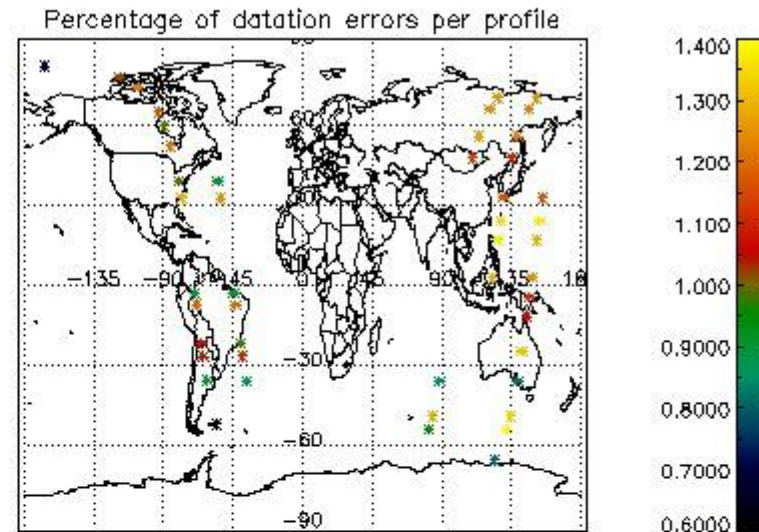

6. Statistics and plot of tangent altitude of the last measurement (DARK & BRIGHT products without errors)

6.1 Statistics on tangent altitude lost:

Statistics	DARK	BRIGHT	TWILIGHT
Mean:	12.911	19.520	14.961
St. deviation:	4.7920	4.5181	0.51916
Maximum:	19.512	26.256	15.328
Minimum:	4.5453	5.0016	14.594
Number of data:	16.000	29.000	2.0000

6.2 Plot for DARK limb products