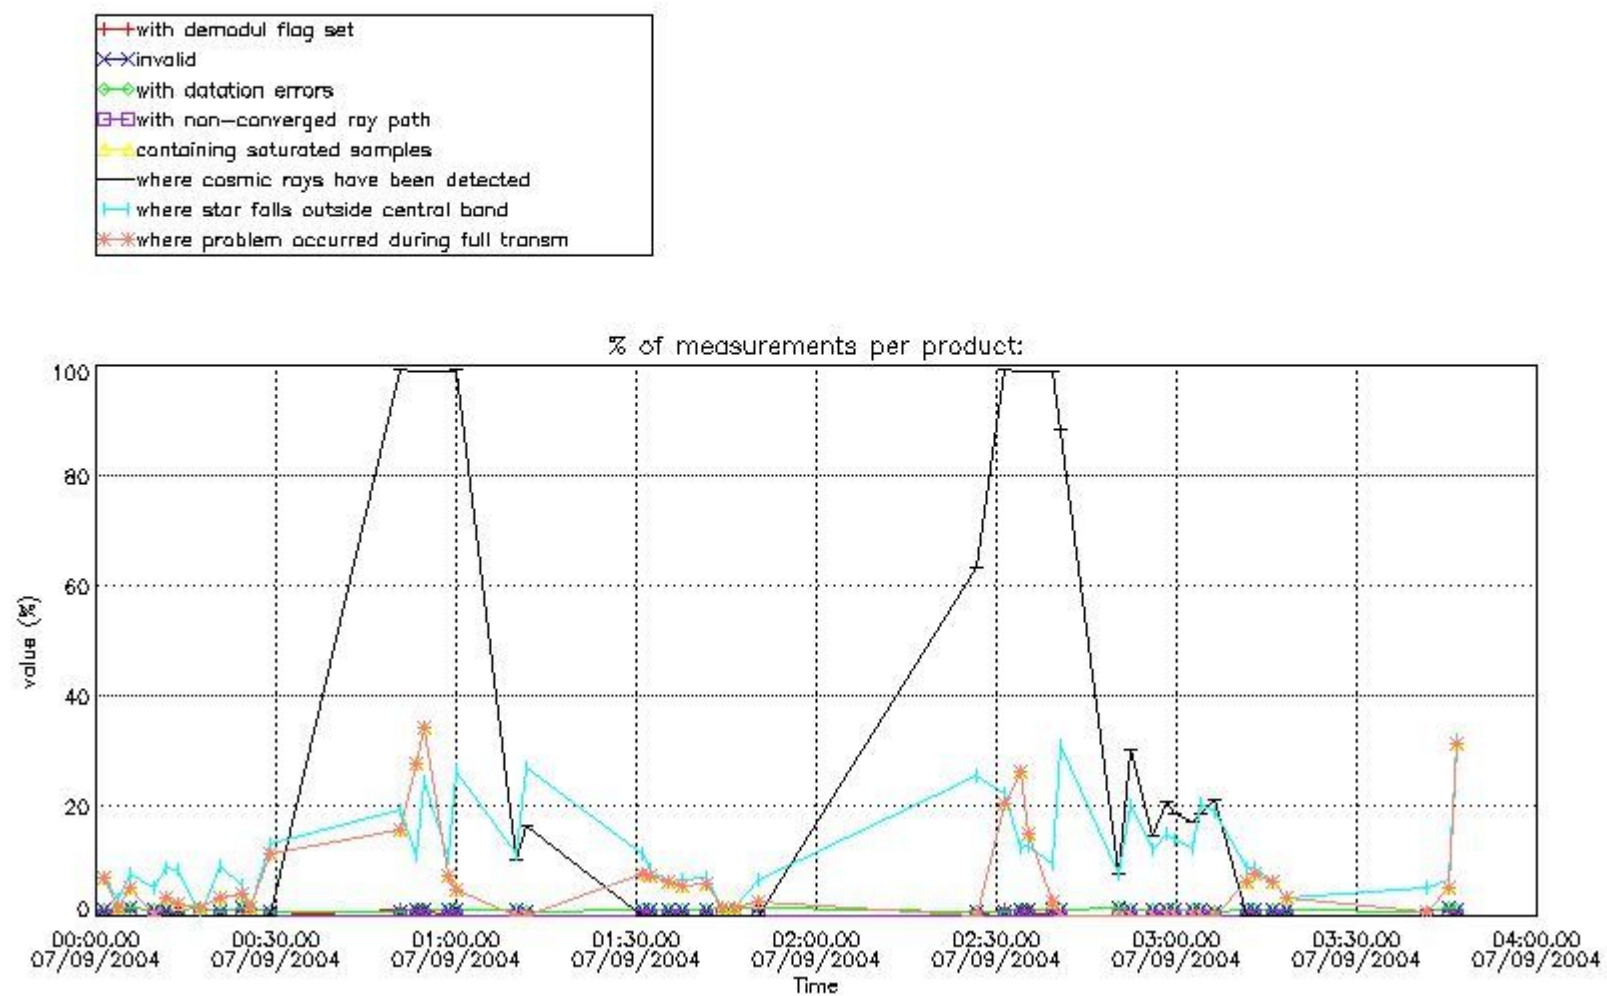

At least one measurement with demodulation flag set:	21.2766 %
Reference spectrum computed from DB:	0.00000 %
Reference spectrum with small number of measurements:	0.00000 %
SATU data not used:	0.00000 %

5.2 Plot quality information per product (time dependant)

5.3 Plot quality information per product (world map)