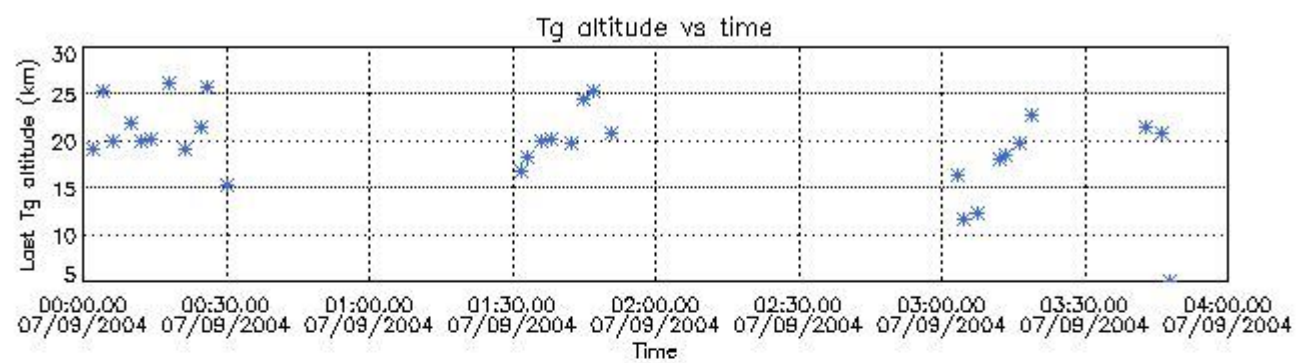

6.1 Statistics on tangent altitude lost:

Statistics	DARK	BRIGHT	TWILIGHT
Mean:	12.911	19.520	14.961
St. deviation:	4.7920	4.5181	0.51916
Maximum:	19.512	26.256	15.328
Minimum:	4.5453	5.0016	14.594
Number of data:	16.000	29.000	2.0000

6.2 Plot for DARK limb products

Tangent altitude at which the star is lost

6.3 Plot for BRIGHT limb products

Tangent altitude at which the star is lost

6.3 Plot for TWILIGHT limb products

Tangent altitude at which the star is lost