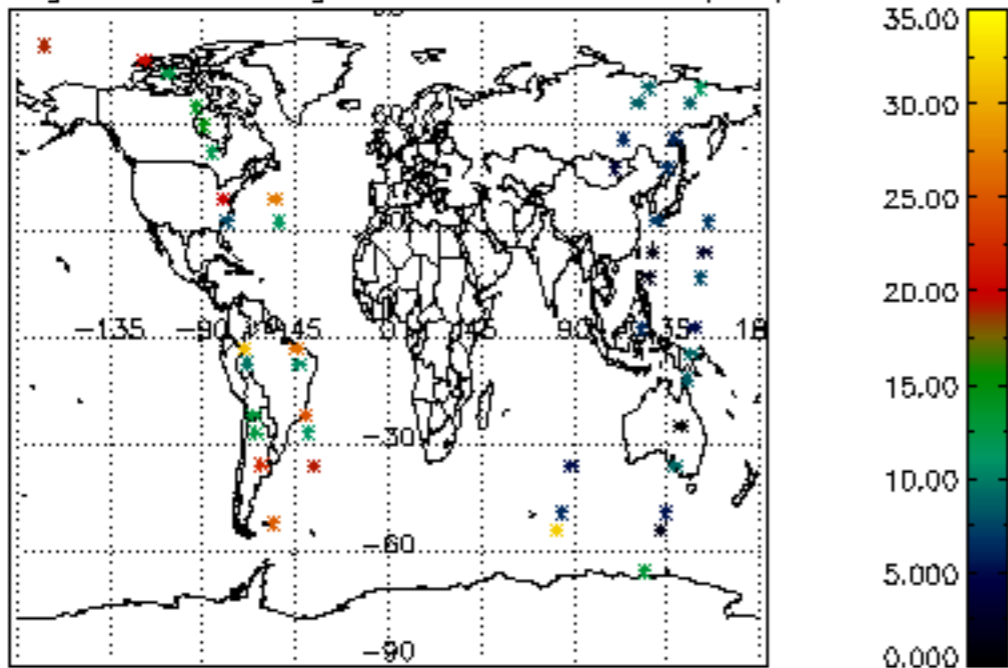

Percentage of cosmic ray hits per profile

Percentage of datation errors per profile

Percentage of star falling outside central band per profile

Percentage of saturation errors per profile

Tangent altitude at which the star is lost