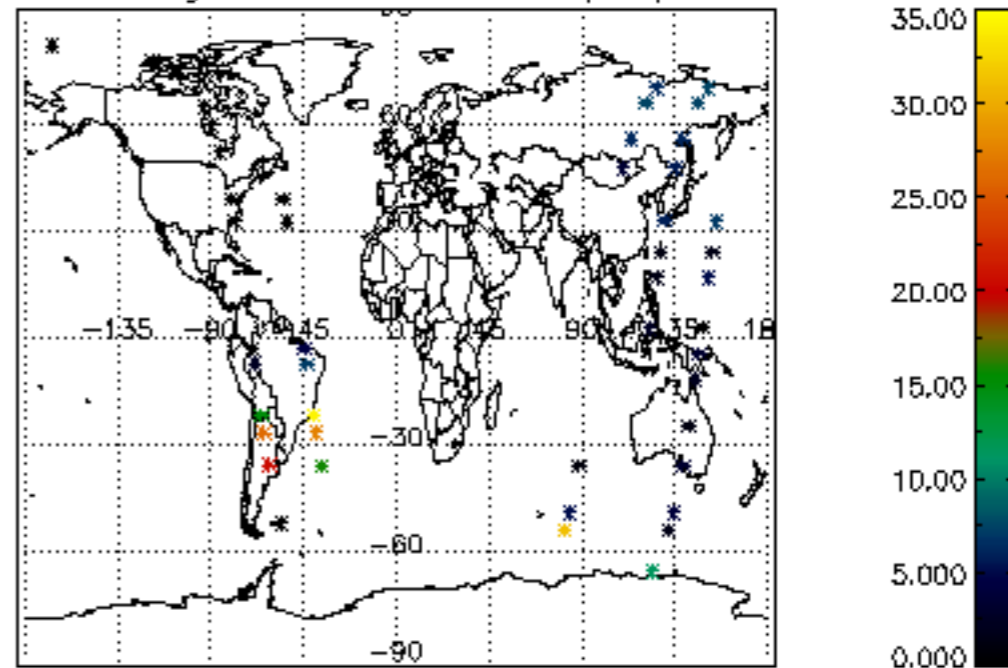

Percentage of cosmic ray hits per profile

Percentage of datation errors per profile

Percentage of star falling outside central band per profile

Percentage of saturation errors per profile

Tangent altitude at which the star is lost