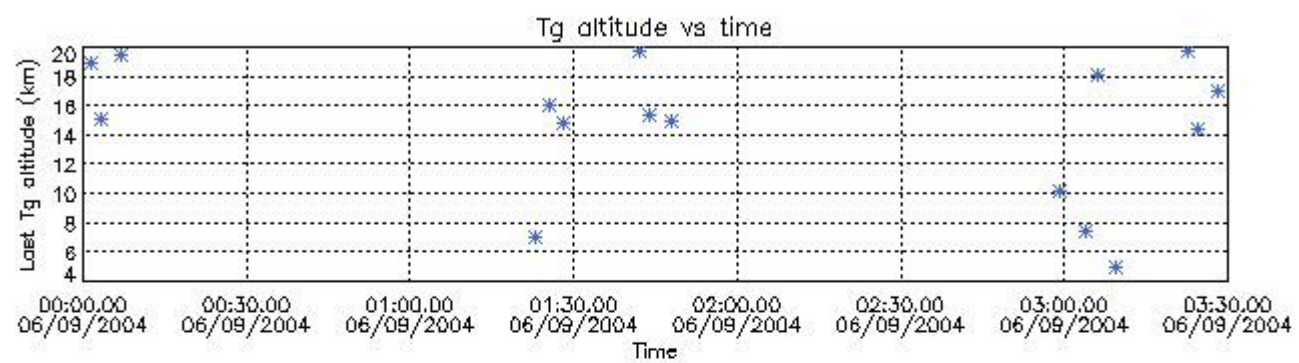

Tangent altitude at which the star is lost

6.3 Plot for BRIGHT limb products