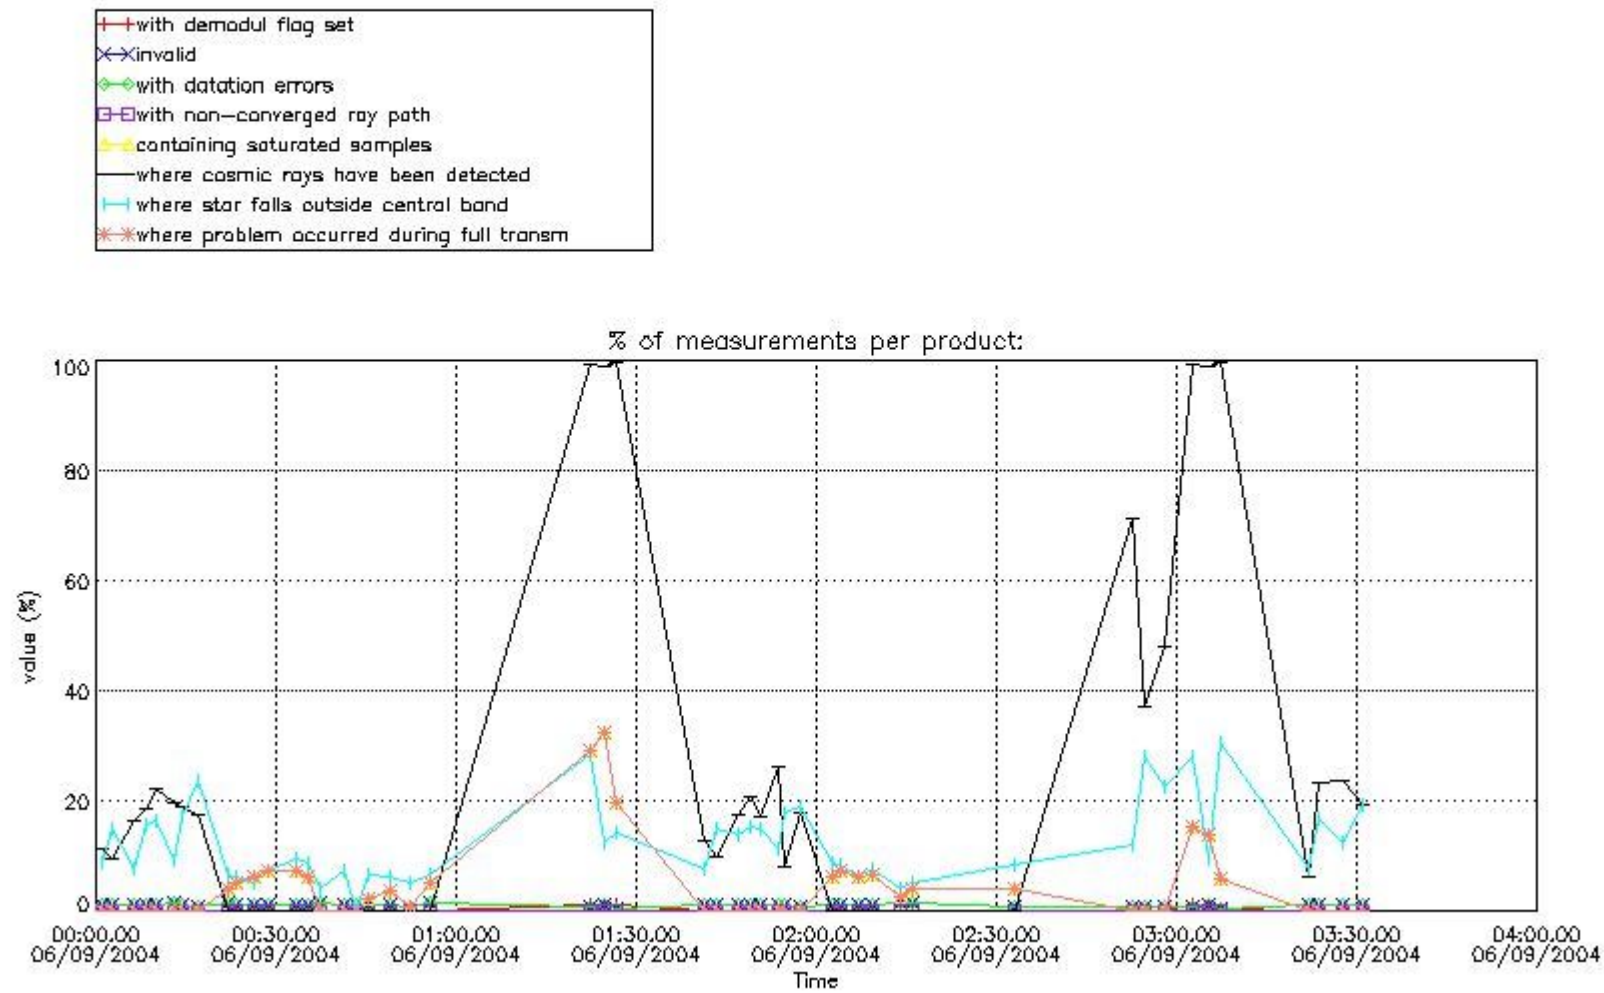

At least one measurement with demodulation flag set:	14.2857 %
Reference spectrum computed from DB:	0.00000 %
Reference spectrum with small number of measurements:	0.00000 %
SATU data not used:	0.00000 %

5.2 Plot quality information per product (time dependant)

5.3 Plot quality information per product (world map)