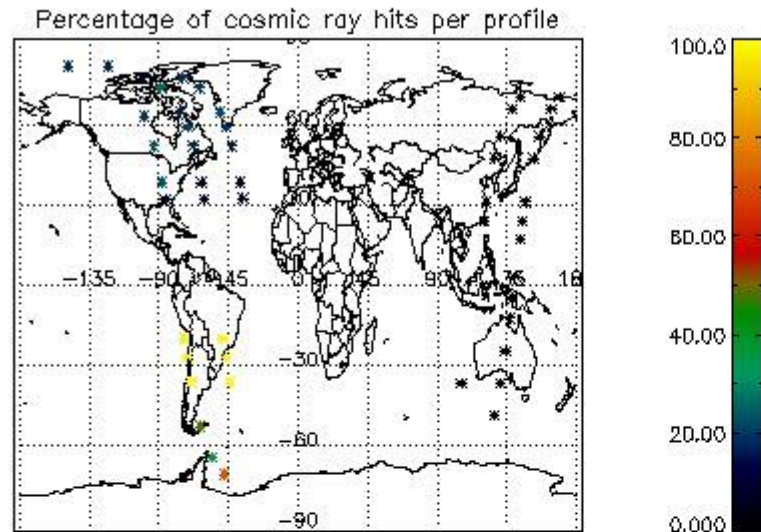

6. Statistics and plot of tangent altitude of the last measurement (DARK & BRIGHT products without errors)

6.1 Statistics on tangent altitude lost:

Statistics	DARK	BRIGHT	TWILIGHT
Mean:	14.567	18.921	12.911
St. deviation:	4.7350	3.9333	2.9285
Maximum:	19.772	27.408	14.586
Minimum:	4.9939	9.6070	6.6969
Number of data:	16.000	26.000	7.0000

6.2 Plot for DARK limb products