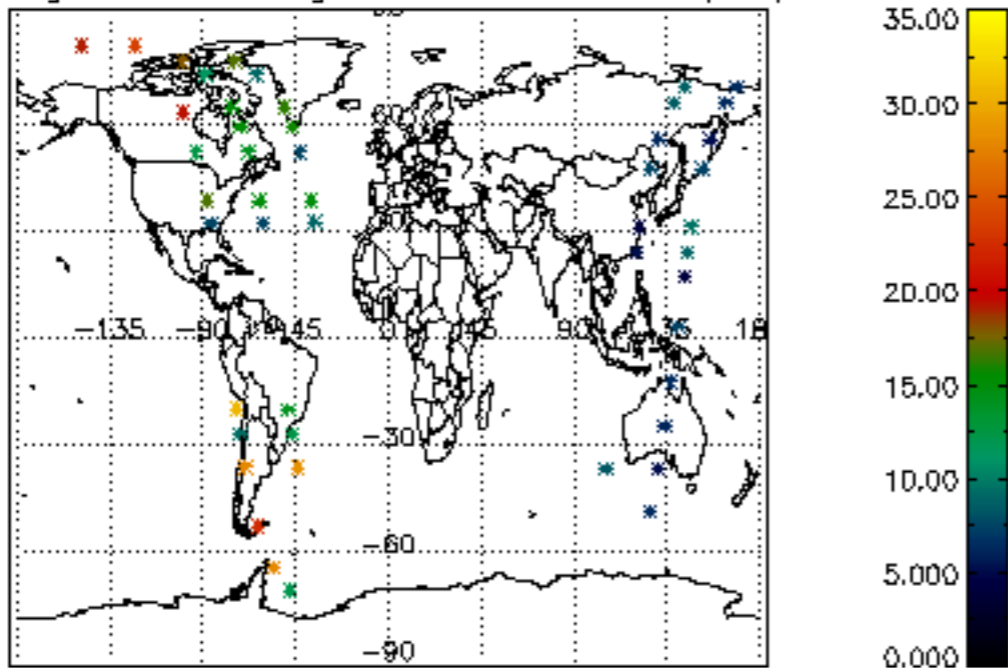

Percentage of star falling outside central band per profile