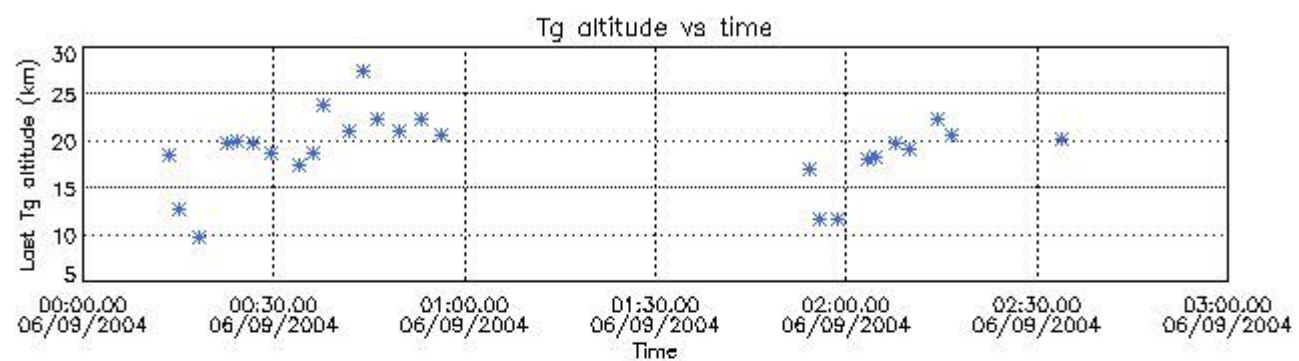

6.1 Statistics on tangent altitude lost:

Statistics	DARK	BRIGHT	TWILIGHT
Mean:	14.567	18.921	12.911
St. deviation:	4.7350	3.9333	2.9285
Maximum:	19.772	27.408	14.586
Minimum:	4.9939	9.6070	6.6969
Number of data:	16.000	26.000	7.0000

6.2 Plot for DARK limb products

Tangent altitude at which the star is lost

6.3 Plot for BRIGHT limb products

Tangent altitude at which the star is lost

6.3 Plot for TWILIGHT limb products

Tangent altitude at which the star is lost