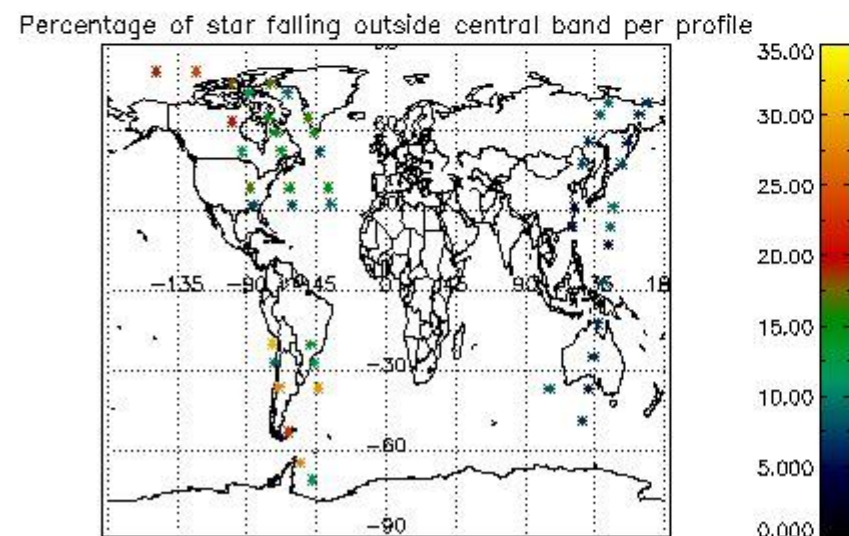

6. Statistics and plot of tangent altitude of the last measurement (DARK & BRIGHT products without errors)

6.1 Statistics on tangent altitude lost:

Statistics	DARK	BRIGHT	TWILIGHT
Mean:	14.567	18.921	12.911
St. deviation:	4.7350	3.9333	2.9285
Maximum:	19.772	27.408	14.586
Minimum:	4.9939	9.6070	6.6969
Number of data:	16.000	26.000	7.0000

6.2 Plot for DARK limb products