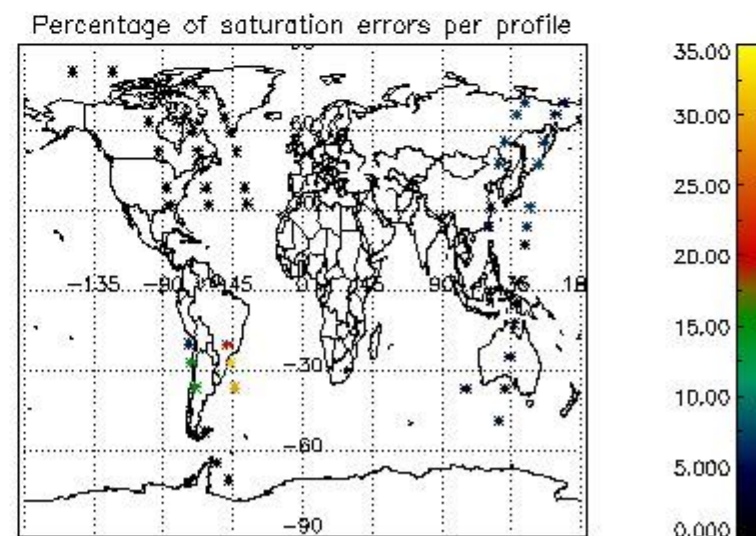

6. Statistics and plot of tangent altitude of the last measurement (DARK & BRIGHT products without errors)

6.1 Statistics on tangent altitude lost:

Statistics	DARK	BRIGHT	TWILIGHT
Mean:	14.567	18.921	12.911
St. deviation:	4.7350	3.9333	2.9285
Maximum:	19.772	27.408	14.586
Minimum:	4.9939	9.6070	6.6969
Number of data:	16.000	26.000	7.0000

6.2 Plot for DARK limb products