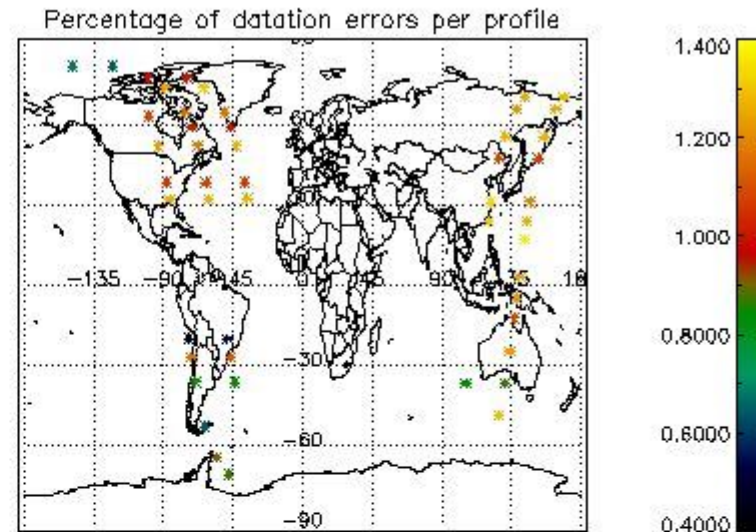

6. Statistics and plot of tangent altitude of the last measurement (DARK & BRIGHT products without errors)

6.1 Statistics on tangent altitude lost:

Statistics	DARK	BRIGHT	TWILIGHT
Mean:	14.567	18.921	12.911
St. deviation:	4.7350	3.9333	2.9285
Maximum:	19.772	27.408	14.586
Minimum:	4.9939	9.6070	6.6969
Number of data:	16.000	26.000	7.0000

6.2 Plot for DARK limb products