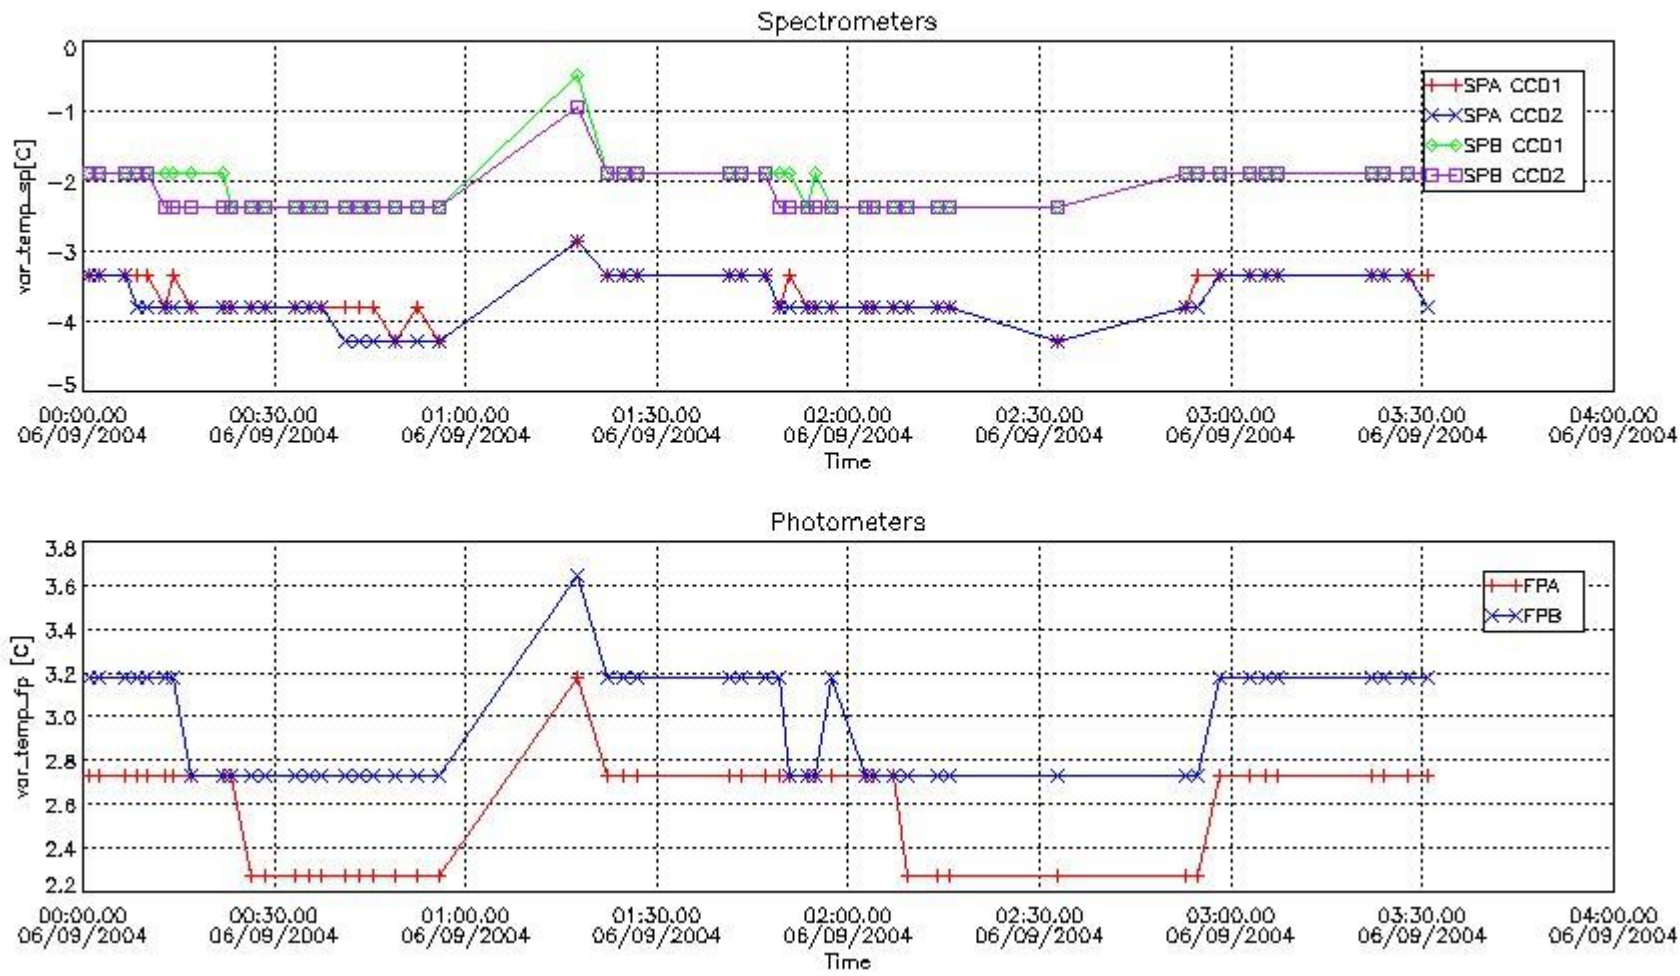

3. Plot of GOMOS spectrometers and photometers temperatures from level 1b data

4. Overview of dark signal processing per product

The Dark Charge (DC) is a temperature-dependant signal added to the useful measurements and it is therefore subtracted from them during the processing. There are two phenomena that produce a continuous increase of the DC: the "hot pixels" (a pixel is "hot" when its DC exceeds by a significant amount its value measured on ground at the same temperature) and the "Random Telegraphic Signal" (abrupt change positive or negative of the CCD pixel signal, random in time, affecting only the DC part of the signal and not the photon generated signal).

In this section a list of products that did not use the Dark Sky Area (DSA) observation for the DC computation is given. It is also provided the mean DC plot per product for dark limb products with no error flag set.

4.1 All products used the DSA observation for the DC computation

4.2 Plot of mean dark charges per product: only products in DARK limb conditions without errors are used