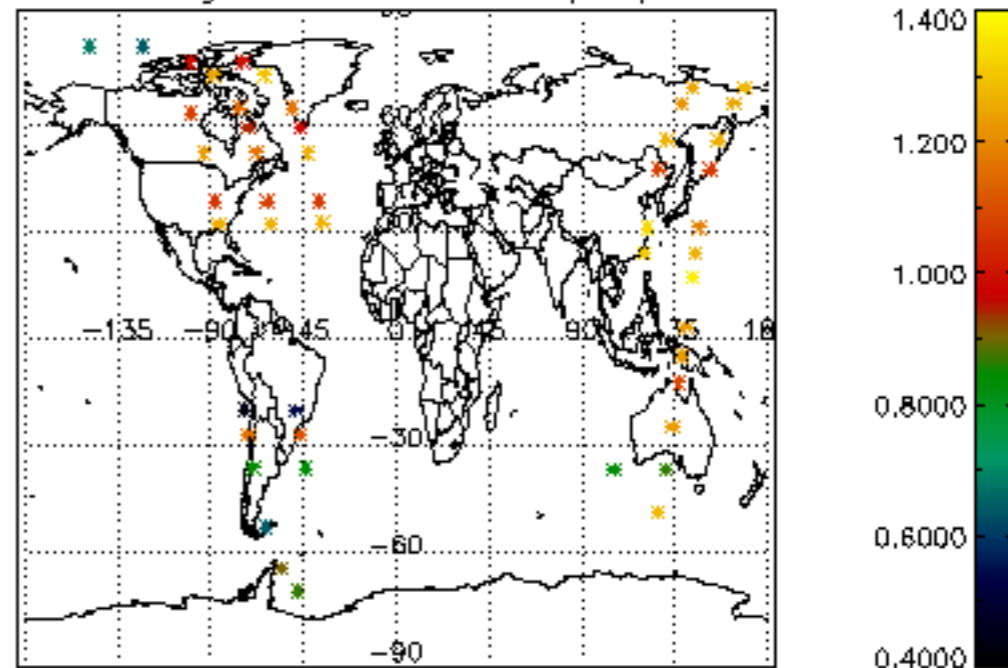

Percentage of datation errors per profile