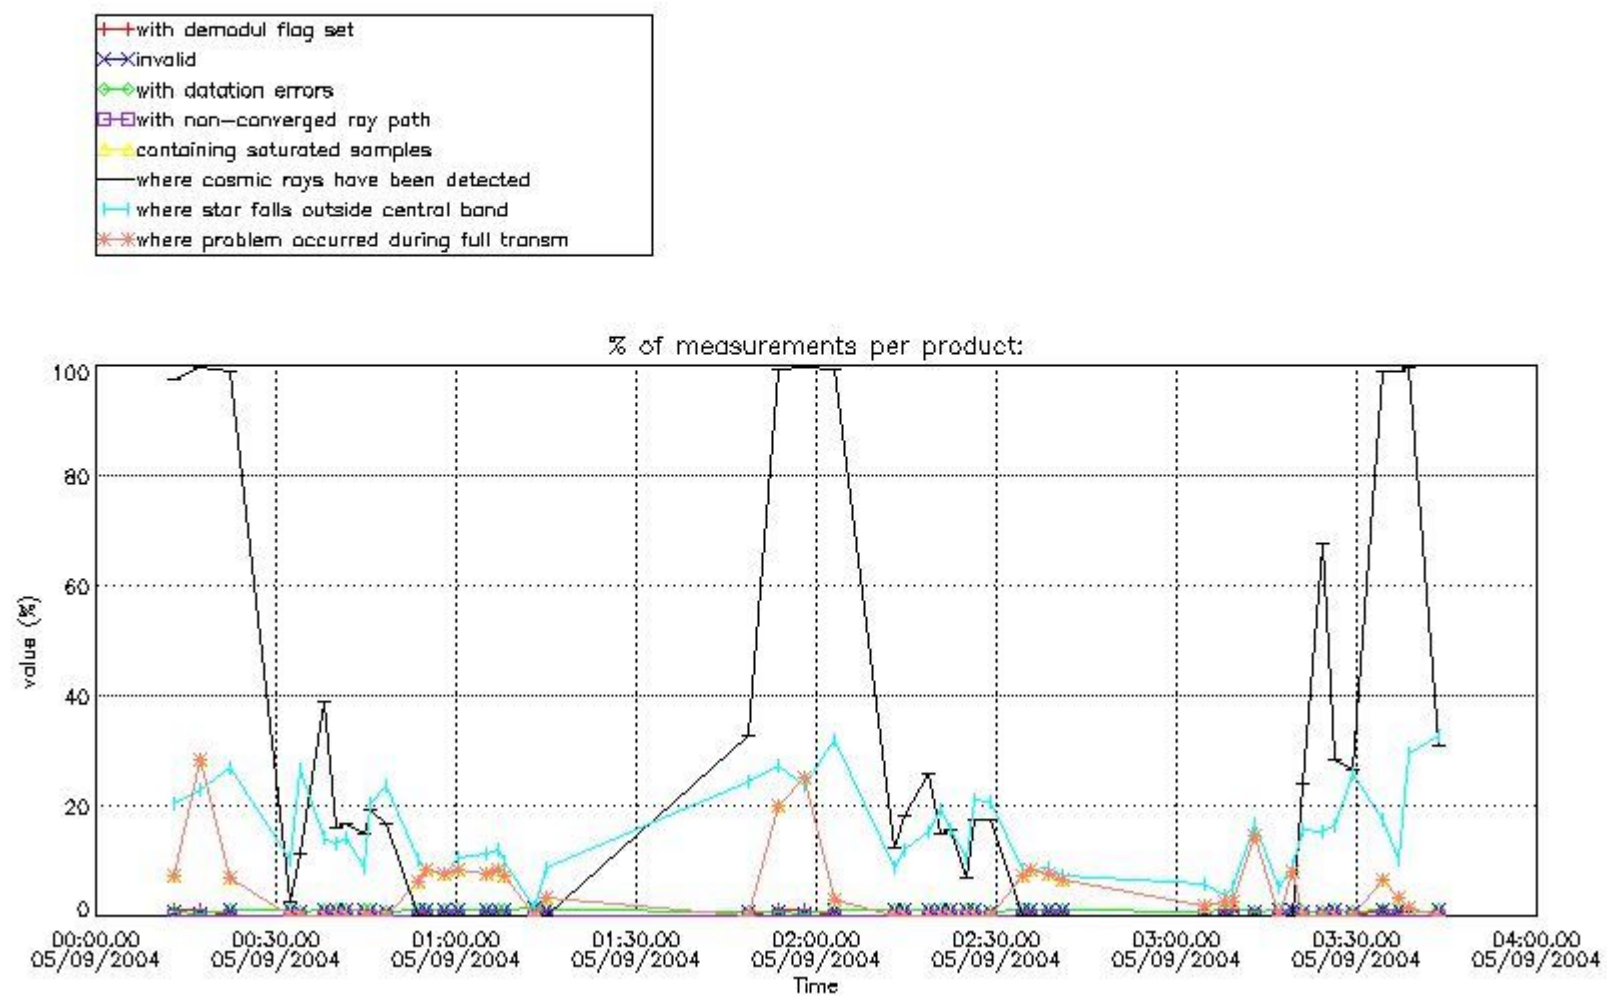

At least one measurement with demodulation flag set:	20.0000 %
Reference spectrum computed from DB:	0.00000 %
Reference spectrum with small number of measurements:	0.00000 %
SATU data not used:	0.00000 %

5.2 Plot quality information per product (time dependant)

5.3 Plot quality information per product (world map)