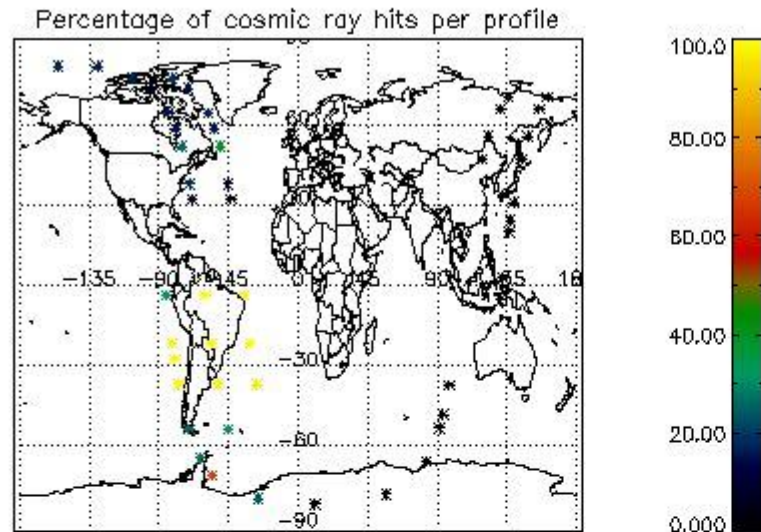

6. Statistics and plot of tangent altitude of the last measurement (DARK & BRIGHT products without errors)

6.1 Statistics on tangent altitude lost:

Statistics	DARK	BRIGHT	TWILIGHT
Mean:	11.040	17.753	14.397
St. deviation:	4.9281	4.3634	1.4472
Maximum:	19.051	29.126	16.375
Minimum:	3.7575	9.8824	11.941
Number of data:	18.000	24.000	8.0000

6.2 Plot for DARK limb products