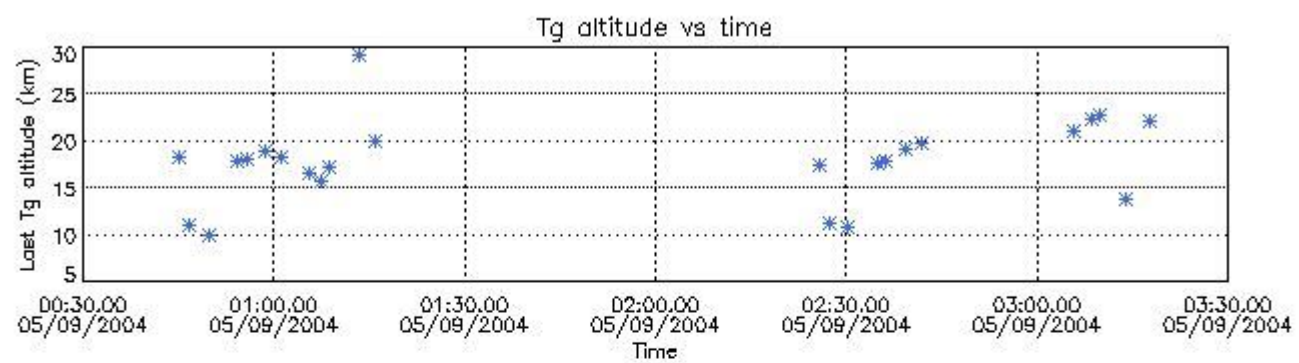

6.1 Statistics on tangent altitude lost:

| Statistics | DARK | BRIGHT | TWILIGHT |
|-----------------|--------|--------|----------|
| Mean: | 11.040 | 17.753 | 14.397 |
| St. deviation: | 4.9281 | 4.3634 | 1.4472 |
| Maximum: | 19.051 | 29.126 | 16.375 |
| Minimum: | 3.7575 | 9.8824 | 11.941 |
| Number of data: | 18.000 | 24.000 | 8.0000 |

6.2 Plot for DARK limb products

Tangent altitude at which the star is lost

6.3 Plot for BRIGHT limb products

Tangent altitude at which the star is lost

6.3 Plot for TWILIGHT limb products

Tangent altitude at which the star is lost