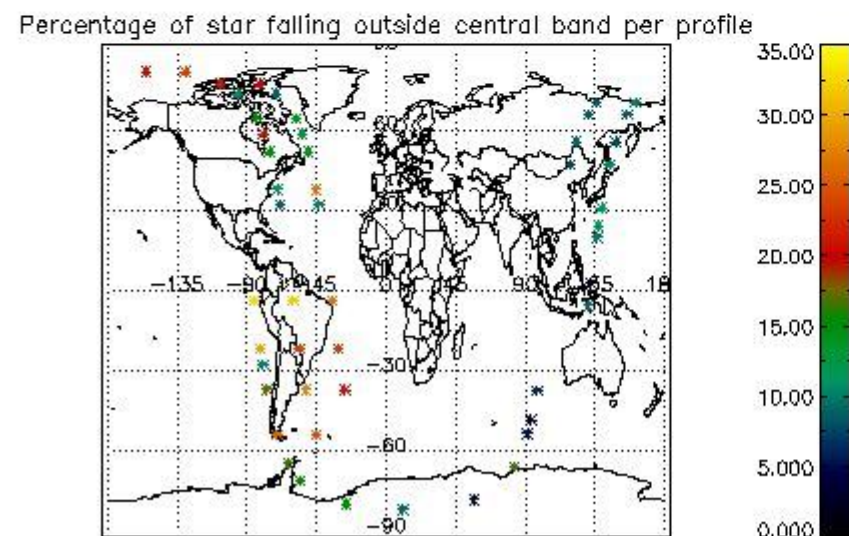

6. Statistics and plot of tangent altitude of the last measurement (DARK & BRIGHT products without errors)

6.1 Statistics on tangent altitude lost:

Statistics	DARK	BRIGHT	TWILIGHT
Mean:	11.040	17.753	14.397
St. deviation:	4.9281	4.3634	1.4472
Maximum:	19.051	29.126	16.375
Minimum:	3.7575	9.8824	11.941
Number of data:	18.000	24.000	8.0000

6.2 Plot for DARK limb products