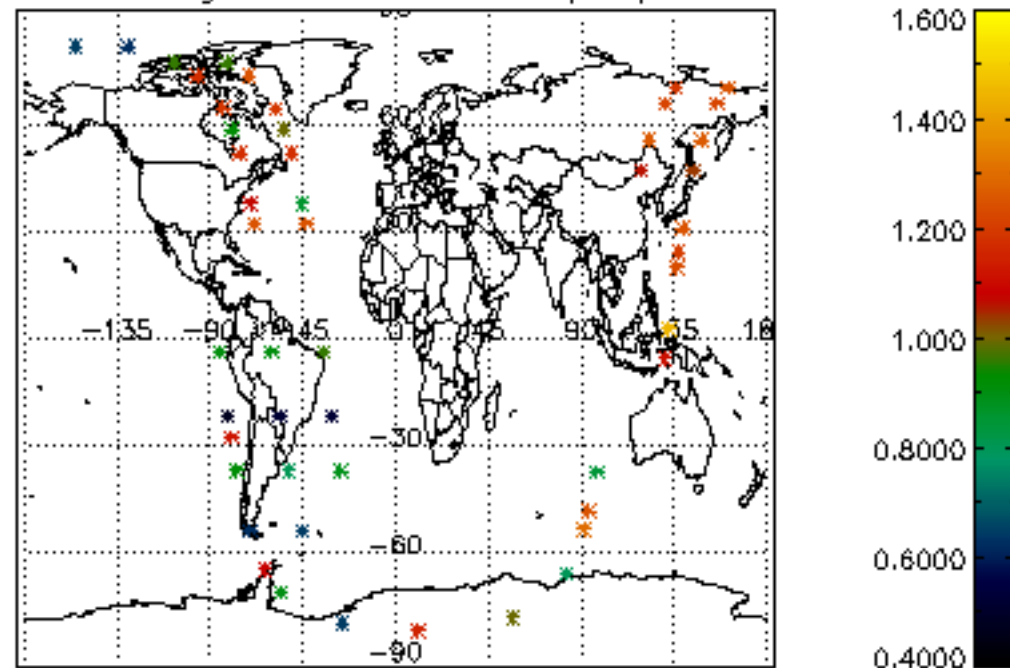

Percentage of datation errors per profile