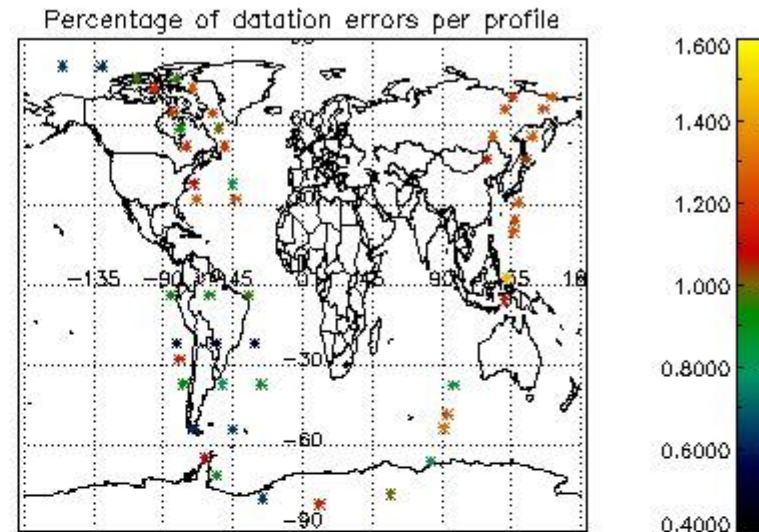

6. Statistics and plot of tangent altitude of the last measurement (DARK & BRIGHT products without errors)

6.1 Statistics on tangent altitude lost:

Statistics	DARK	BRIGHT	TWILIGHT
Mean:	11.040	17.753	14.397
St. deviation:	4.9281	4.3634	1.4472
Maximum:	19.051	29.126	16.375
Minimum:	3.7575	9.8824	11.941
Number of data:	18.000	24.000	8.0000

6.2 Plot for DARK limb products