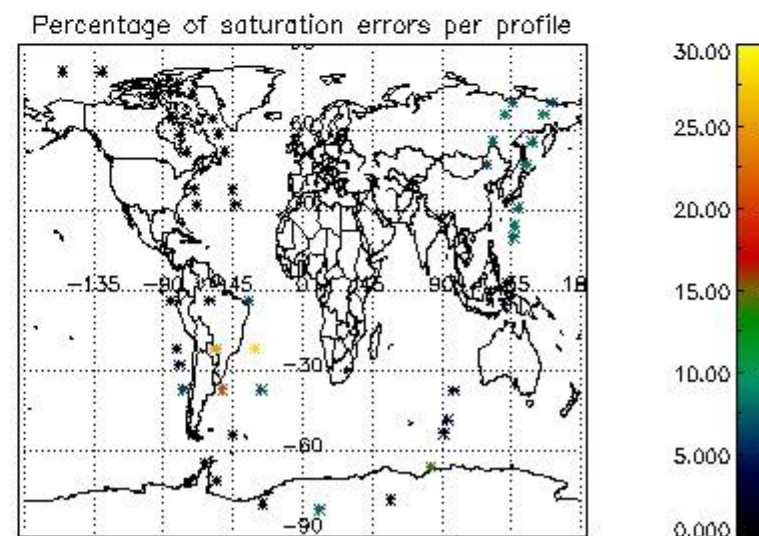

6. Statistics and plot of tangent altitude of the last measurement (DARK & BRIGHT products without errors)

6.1 Statistics on tangent altitude lost:

Statistics	DARK	BRIGHT	TWILIGHT
Mean:	11.040	17.753	14.397
St. deviation:	4.9281	4.3634	1.4472
Maximum:	19.051	29.126	16.375
Minimum:	3.7575	9.8824	11.941
Number of data:	18.000	24.000	8.0000

6.2 Plot for DARK limb products