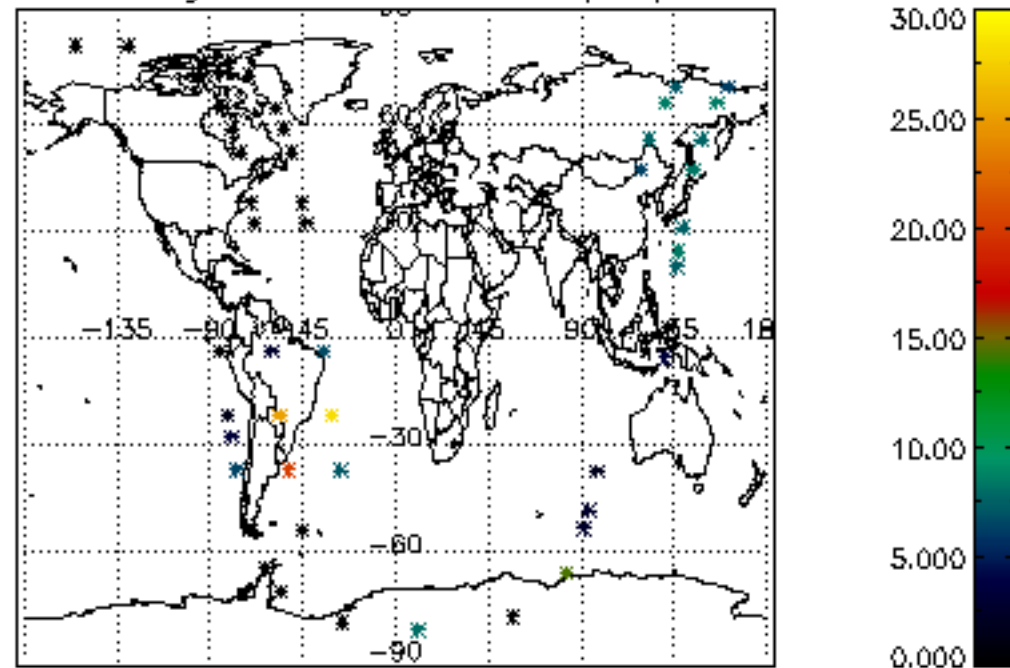

Percentage of cosmic ray hits per profile

Percentage of datation errors per profile

Percentage of star falling outside central band per profile

Percentage of saturation errors per profile

Tangent altitude at which the star is lost