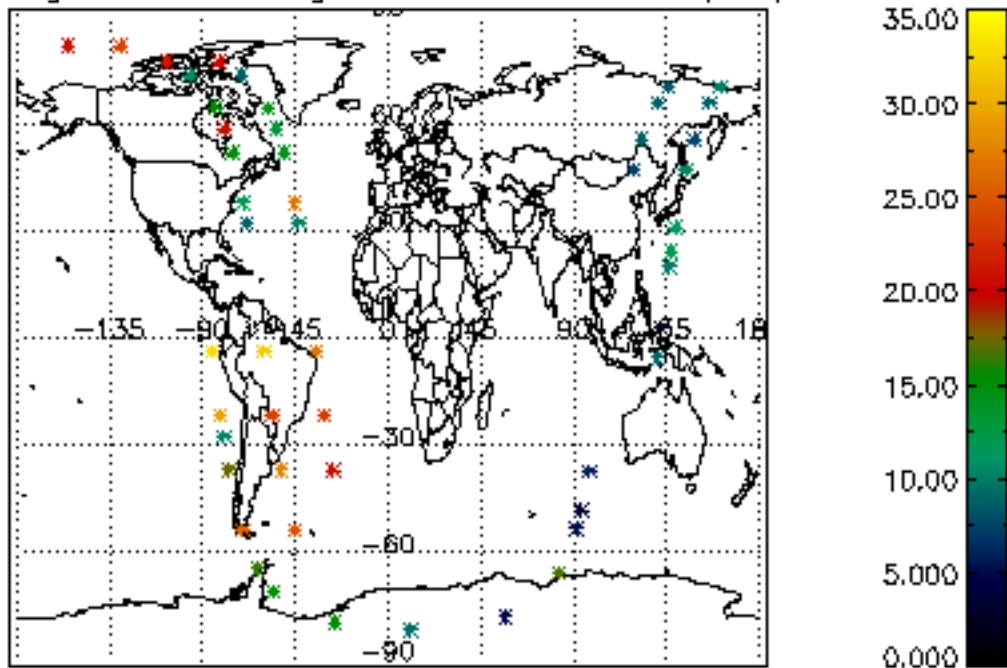

Percentage of star falling outside central band per profile