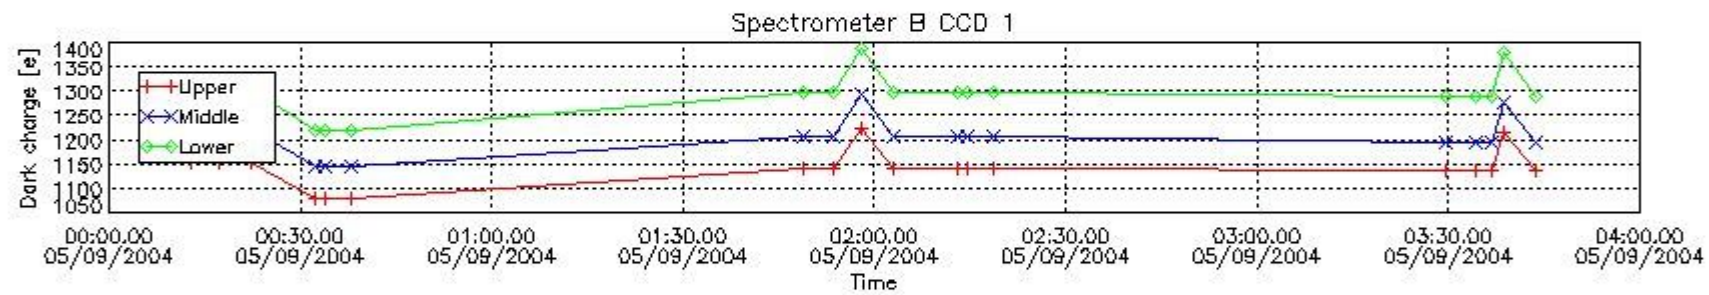

5. Demodulation flag and quality information monitoring

In this section it is presented the modulation information extracted from the pcd (product confidence data) at measurement level and information extracted from the Quality Summary dataset. Only products without errors (error flag in the MPH set to "0") are used.

5.1 Percentage of products during reporting period with: