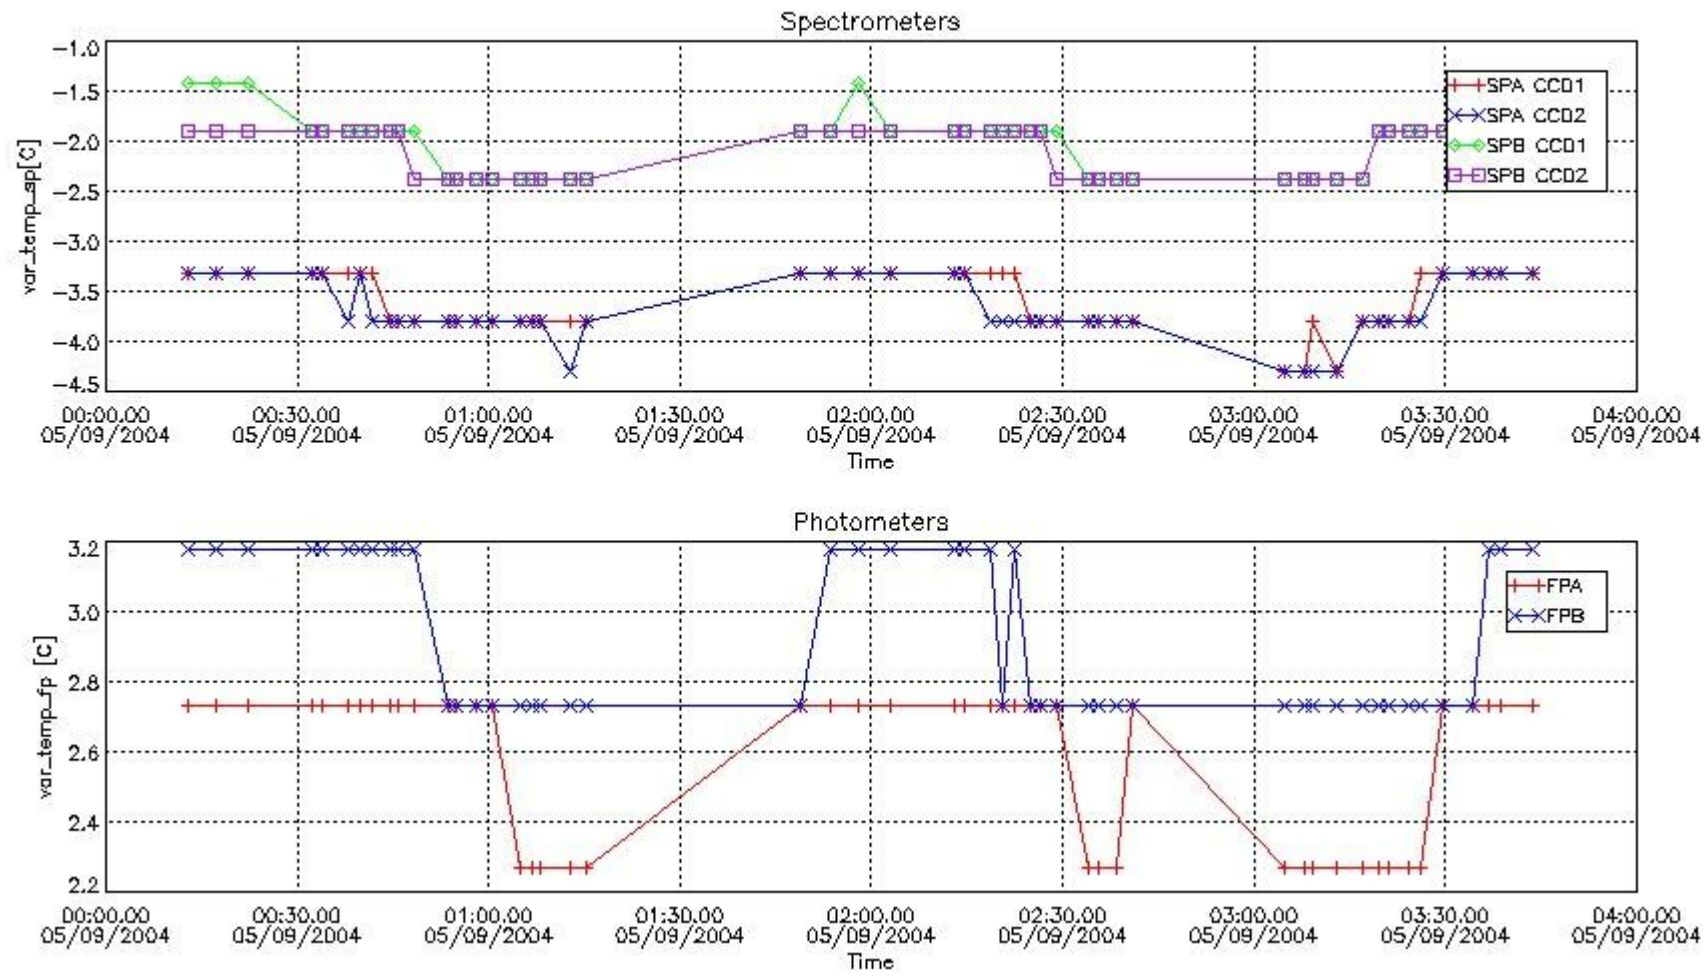

3. Plot of GOMOS spectrometers and photometers temperatures from level 1b data

4. Overview of dark signal processing per product

The Dark Charge (DC) is a temperature-dependant signal added to the useful measurements and it is therefore subtracted from them during the processing. There are two phenomena that produce a continuous increase of the DC: the "hot pixels" (a pixel is "hot" when its DC exceeds by a significant amount its value measured on ground at the same temperature) and the "Random Telegraphic Signal" (abrupt change positive or negative of the CCD pixel signal, random in time, affecting only the DC part of the signal and not the photon generated signal).

In this section a list of products that did not use the Dark Sky Area (DSA) observation for the DC computation is given. It is also provided the mean DC plot per product for dark limb products with no error flag set.

4.1 All products used the DSA observation for the DC computation

4.2 Plot of mean dark charges per product: only products in DARK limb conditions without errors are used