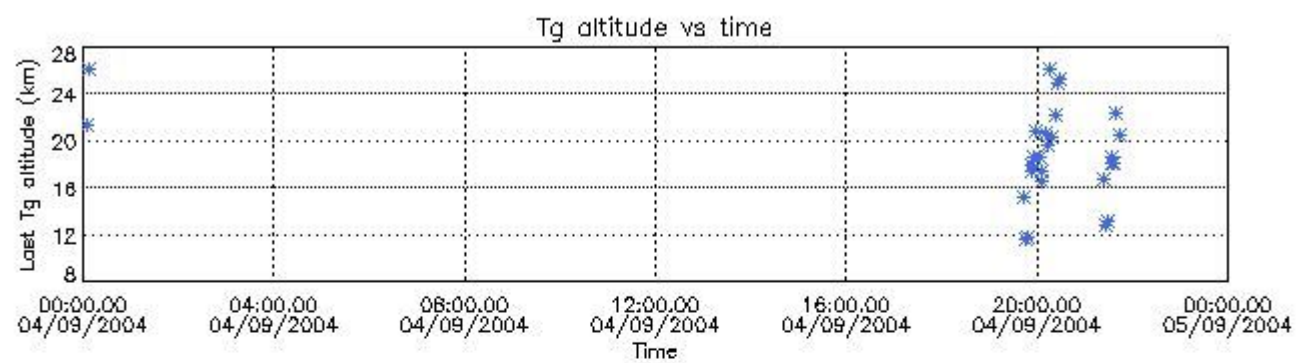

6.1 Statistics on tangent altitude lost:

Statistics	DARK	BRIGHT	TWILIGHT
Mean:	10.973	18.971	13.622
St. deviation:	5.0384	4.0577	3.0640
Maximum:	19.662	26.157	17.917
Minimum:	4.1804	11.587	9.8579
Number of data:	10.000	27.000	6.0000

6.2 Plot for DARK limb products

Tangent altitude at which the star is lost

6.3 Plot for BRIGHT limb products

Tangent altitude at which the star is lost

6.3 Plot for TWILIGHT limb products

Tangent altitude at which the star is lost