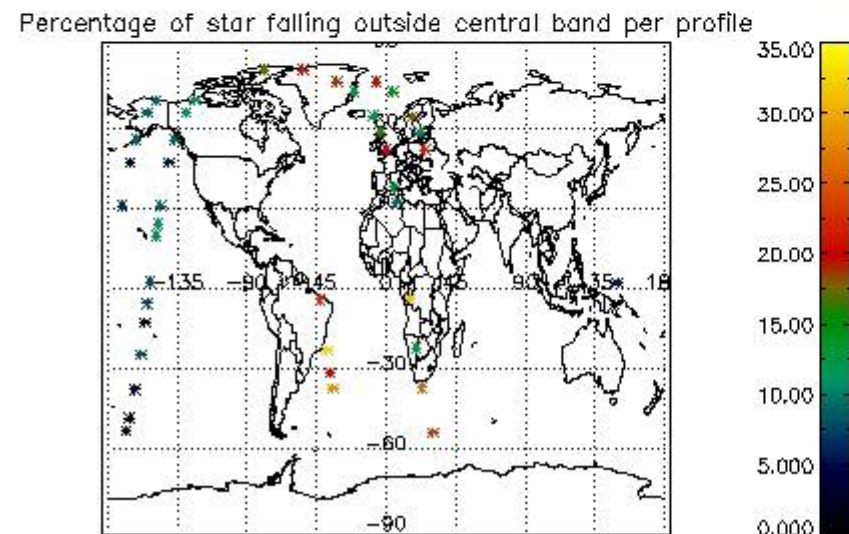

6. Statistics and plot of tangent altitude of the last measurement (DARK & BRIGHT products without errors)

6.1 Statistics on tangent altitude lost:

Statistics	DARK	BRIGHT	TWILIGHT
Mean:	10.973	18.971	13.622
St. deviation:	5.0384	4.0577	3.0640
Maximum:	19.662	26.157	17.917
Minimum:	4.1804	11.587	9.8579
Number of data:	10.000	27.000	6.0000

6.2 Plot for DARK limb products