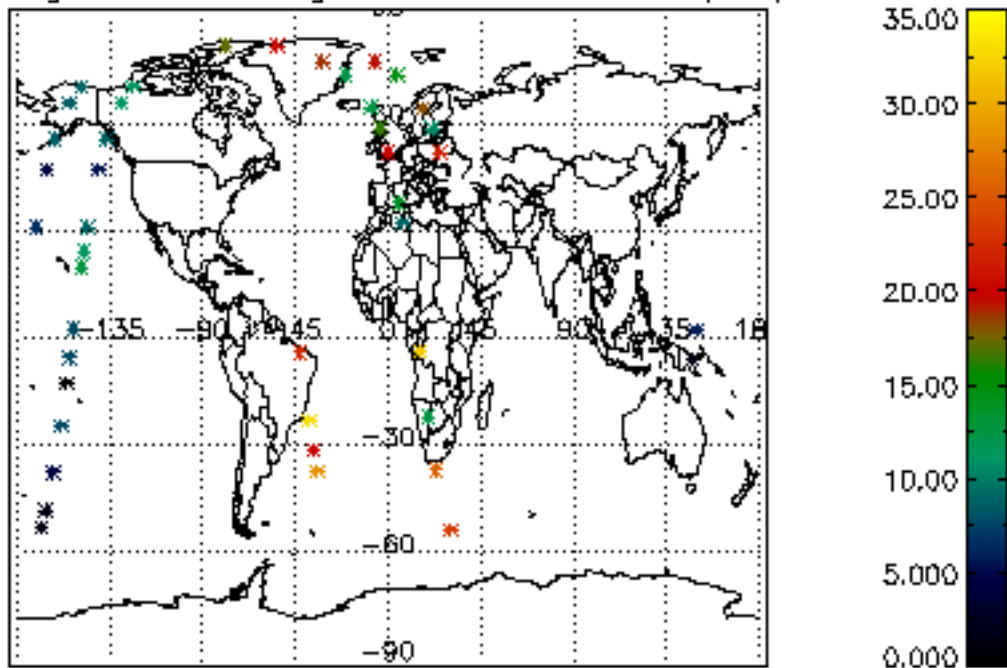

Percentage of star falling outside central band per profile