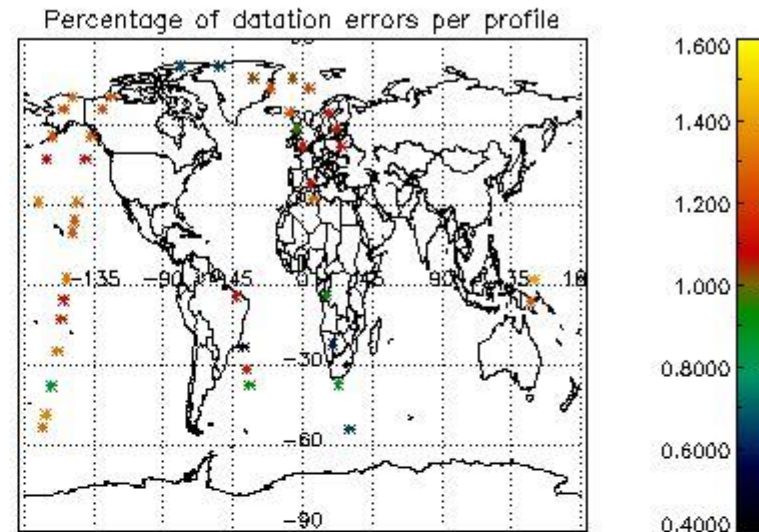

6. Statistics and plot of tangent altitude of the last measurement (DARK & BRIGHT products without errors)

6.1 Statistics on tangent altitude lost:

Statistics	DARK	BRIGHT	TWILIGHT
Mean:	10.973	18.971	13.622
St. deviation:	5.0384	4.0577	3.0640
Maximum:	19.662	26.157	17.917
Minimum:	4.1804	11.587	9.8579
Number of data:	10.000	27.000	6.0000

6.2 Plot for DARK limb products