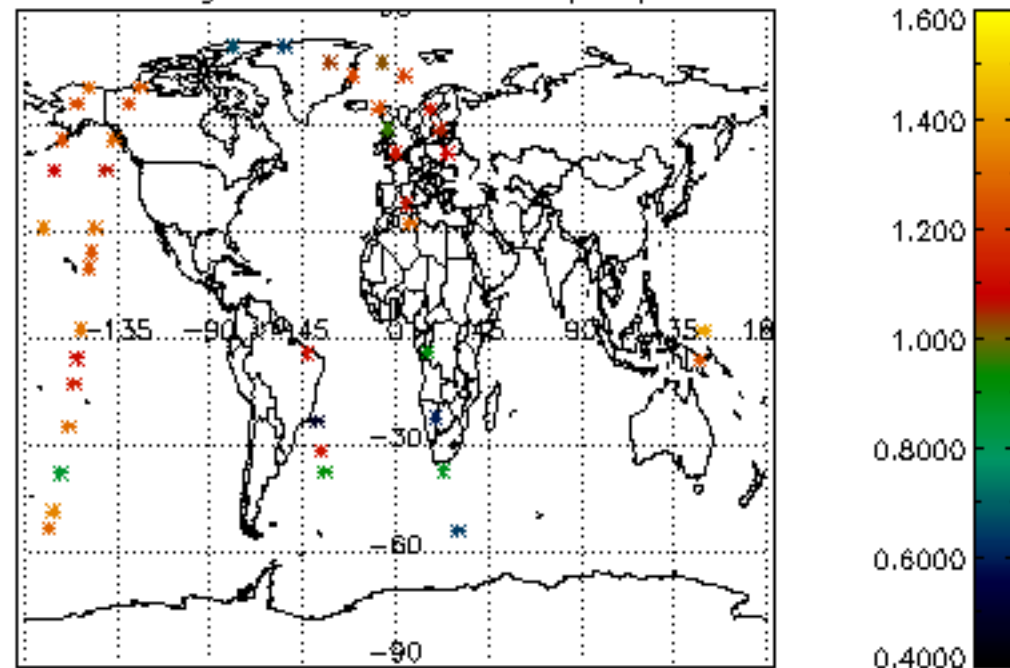

Percentage of datation errors per profile