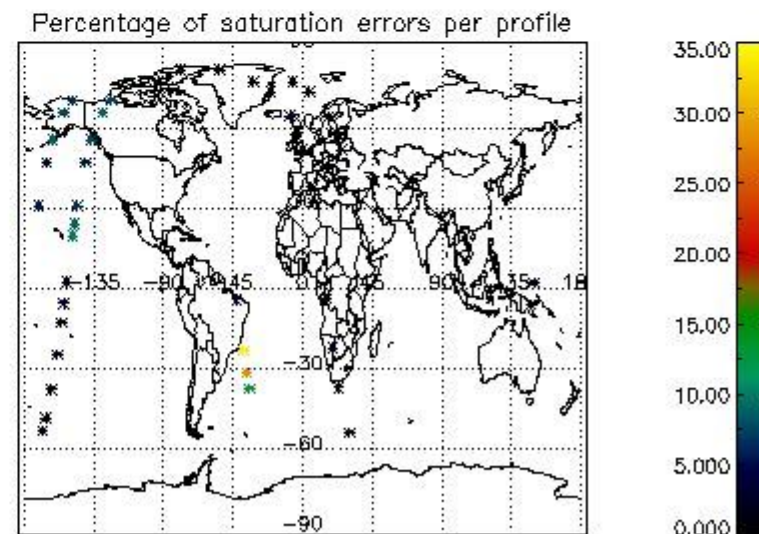

6. Statistics and plot of tangent altitude of the last measurement (DARK & BRIGHT products without errors)

6.1 Statistics on tangent altitude lost:

Statistics	DARK	BRIGHT	TWILIGHT
Mean:	10.973	18.971	13.622
St. deviation:	5.0384	4.0577	3.0640
Maximum:	19.662	26.157	17.917
Minimum:	4.1804	11.587	9.8579
Number of data:	10.000	27.000	6.0000

6.2 Plot for DARK limb products