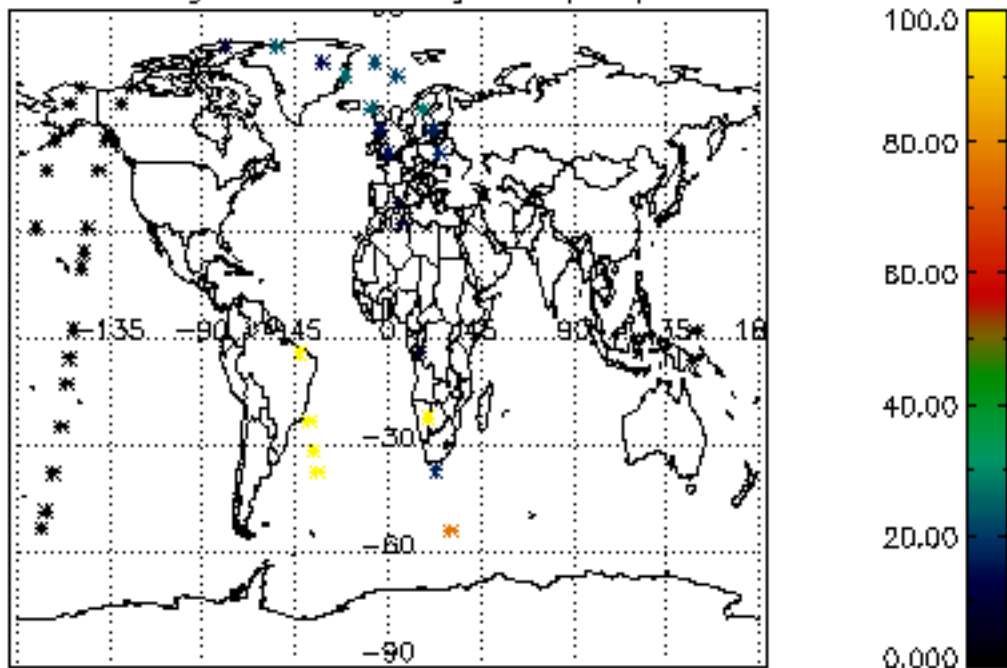

Percentage of cosmic ray hits per profile