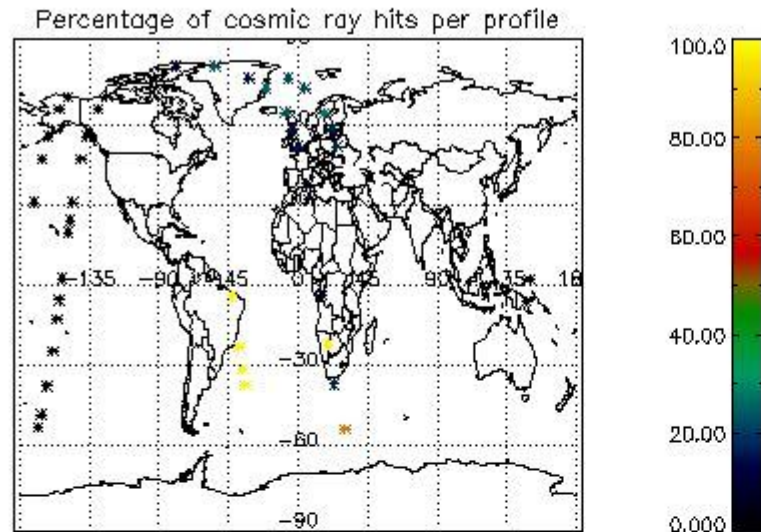

6. Statistics and plot of tangent altitude of the last measurement (DARK & BRIGHT products without errors)

6.1 Statistics on tangent altitude lost:

Statistics	DARK	BRIGHT	TWILIGHT
Mean:	10.973	18.971	13.622
St. deviation:	5.0384	4.0577	3.0640
Maximum:	19.662	26.157	17.917
Minimum:	4.1804	11.587	9.8579
Number of data:	10.000	27.000	6.0000

6.2 Plot for DARK limb products