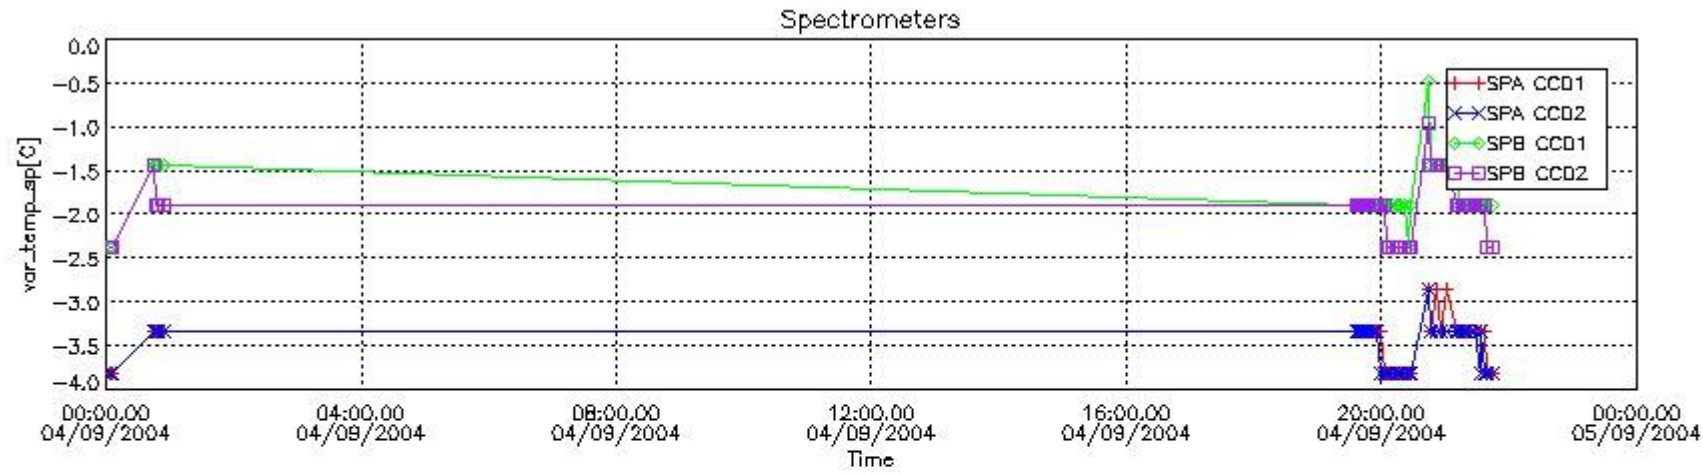

4. Overview of dark signal processing per product

The Dark Charge (DC) is a temperature-dependant signal added to the useful measurements and it is therefore subtracted from them during the processing. There are two phenomena that produce a continuous increase of the DC: the "hot pixels" (a pixel is "hot" when its DC exceeds by a significant amount its value measured on ground at the same temperature) and the "Random Telegraphic Signal" (abrupt change positive or negative of the CCD pixel signal, random in time, affecting only the DC part of the signal and not the photon generated signal).

In this section a list of products that did not use the Dark Sky Area (DSA) observation for the DC computation is given. It is also provided the mean DC plot per product for dark limb products with no error flag set.

4.1 These products did not use the DSA observation for DC computation:

Product name	DC information
GOM_TRA_1PNPDE20040904_193613_000000462030_00071_13151_0000.N1	DC map used (0)
GOM_TRA_1PNPDE20040904_193809_000000482030_00071_13151_0001.N1	DC map used (0)
GOM_TRA_1PNPDE20040904_193953_000000452030_00071_13151_0002.N1	DC map used (0)
GOM_TRA_1PNPDE20040904_194242_000000422030_00071_13151_0003.N1	DC map used (0)
GOM_TRA_1PNPDE20040904_194400_000000492030_00071_13151_0004.N1	DC map used (0)
GOM_TRA_1PNPDE20040904_194636_000000782030_00071_13151_0005.N1	DC map used (0)
GOM_TRA_1PNPDE20040904_195149_000000402030_00071_13151_0006.N1	DC map used (0)
GOM_TRA_1PNPDE20040904_195310_000000412030_00071_13151_0007.N1	DC map used (0)
GOM_TRA_1PNPDE20040904_195610_000000392030_00071_13151_0008.N1	DC map used (0)
GOM_TRA_1PNPDE20040904_195837_000000472030_00071_13151_0009.N1	DC map used (0)
GOM_TRA_1PNPDE20040904_200308_000000392030_00071_13151_0010.N1	DC map used (0)
GOM_TRA_1PNPDE20040904_200504_000000402030_00071_13151_0011.N1	DC map used (0)
GOM_TRA_1PNPDE20040904_200618_000000402030_00071_13151_0012.N1	DC map used (0)
GOM_TRA_1PNPDE20040904_201107_000000382030_00071_13151_0013.N1	DC map used (0)