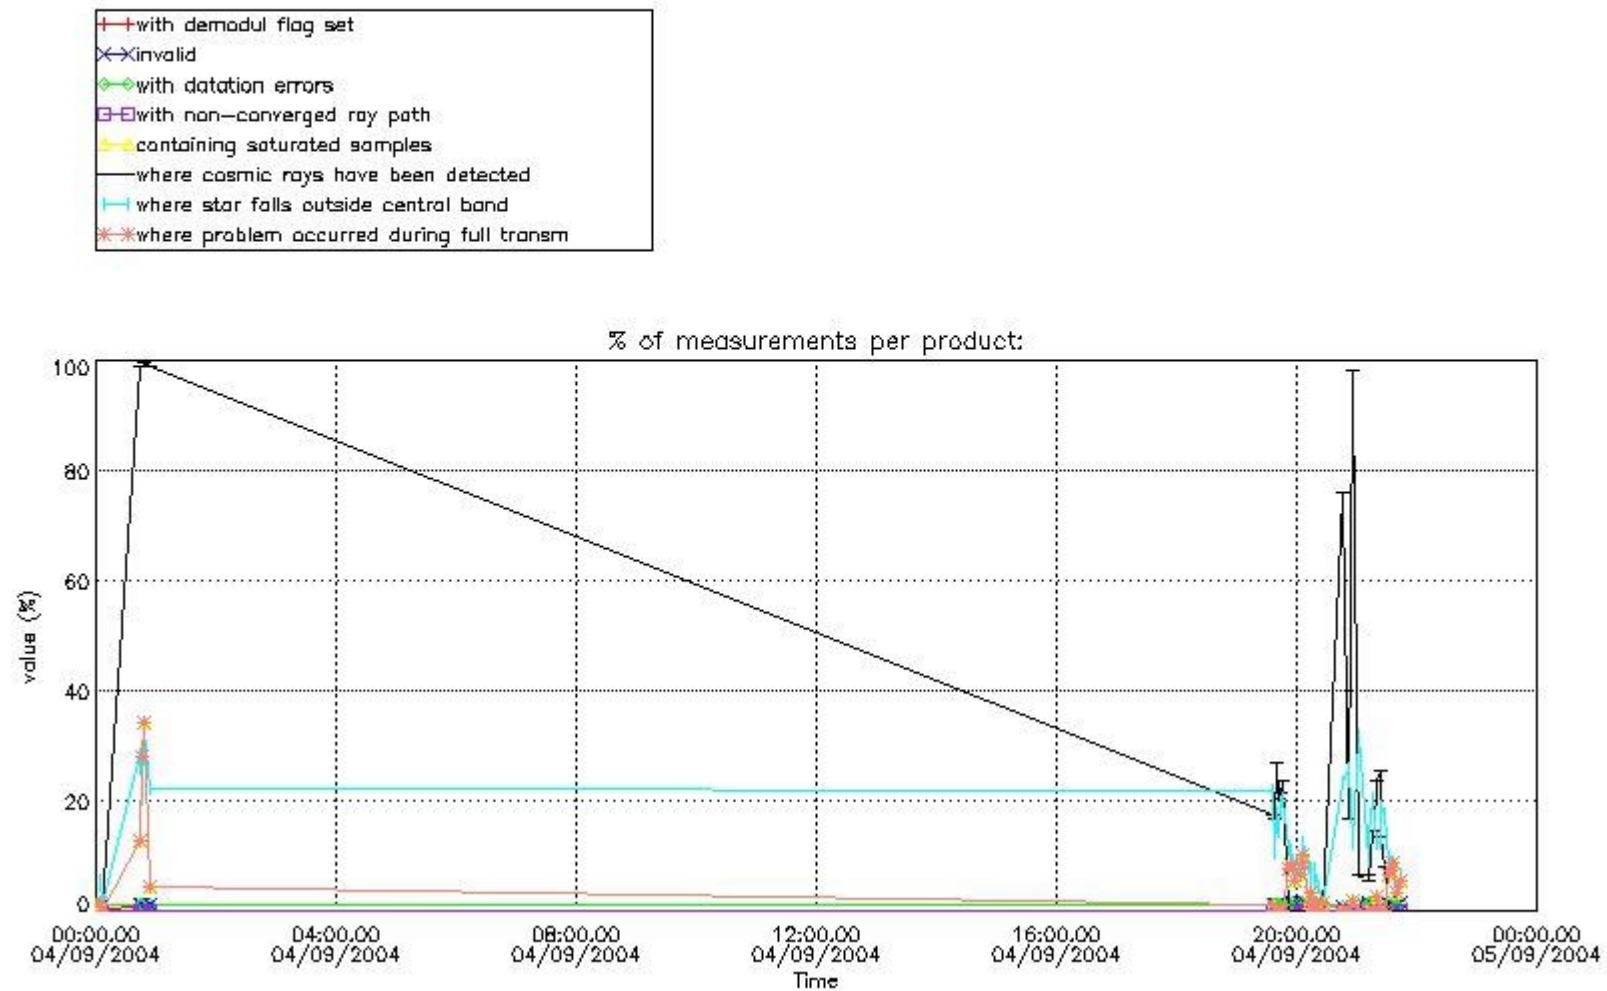

5. Demodulation flag and quality information monitoring

In this section it is presented the modulation information extracted from the pcd (product confidence data) at measurement level and information extracted from the Quality Summary dataset. Only products without errors (error flag in the MPH set to "0") are used.

5.1 Percentage of products during reporting period with:

At least one measurement with demodulation flag set:	13.9535 %
Reference spectrum computed from DB:	0.00000 %
Reference spectrum with small number of measurements:	0.00000 %
SATU data not used:	0.00000 %

5.2 Plot quality information per product (time dependant)

5.3 Plot quality information per product (world map)