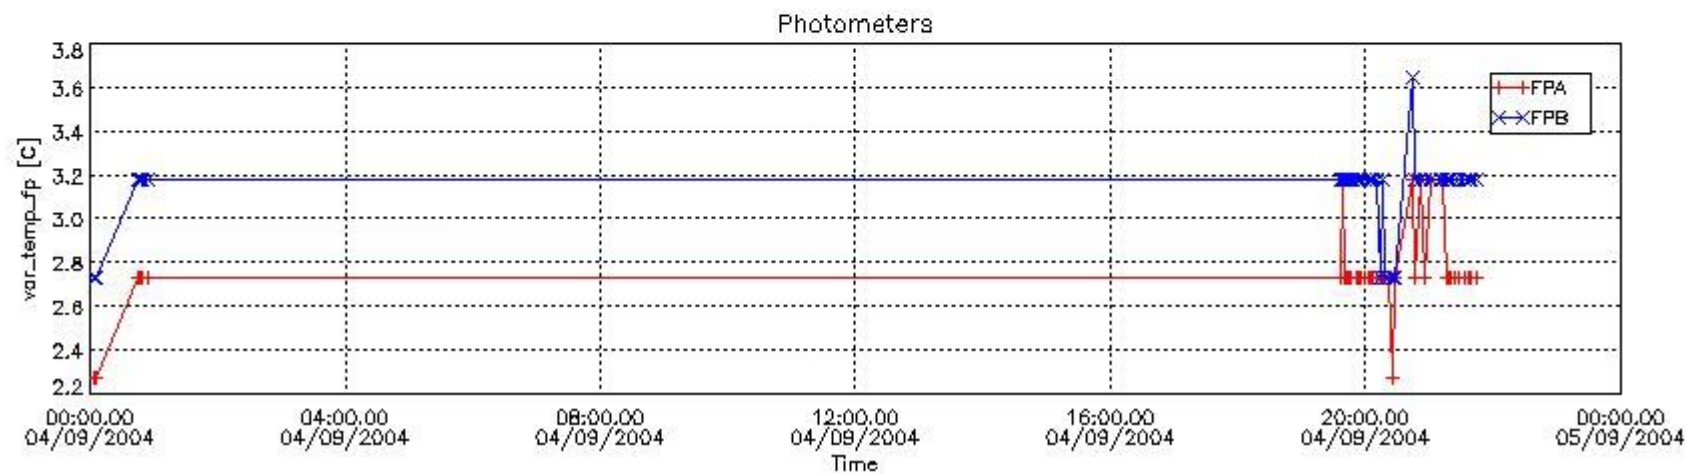

4. Overview of dark signal processing per product

The Dark Charge (DC) is a temperature-dependant signal added to the useful measurements and it is therefore subtracted from them during the processing. There are two phenomena that produce a continuous increase of the DC: the "hot pixels" (a pixel is "hot" when its DC exceeds by a significant amount its value measured on ground at the same temperature) and the "Random Telegraphic Signal" (abrupt change positive or negative of the CCD pixel signal, random in time, affecting only the DC part of the signal and not the photon generated signal).

In this section a list of products that did not use the Dark Sky Area (DSA) observation for the DC computation is given. It is also provided the mean DC plot per product for dark limb products with no error flag set.

4.1 These products did not use the DSA observation for DC computation:

Product name	DC information
GOM_TRA_1PNPDE20040904_193613_000000462030_00071_13151_0000.N1	DC map used (0)
GOM_TRA_1PNPDE20040904_193809_000000482030_00071_13151_0001.N1	DC map used (0)
GOM_TRA_1PNPDE20040904_193953_000000452030_00071_13151_0002.N1	DC map used (0)
GOM_TRA_1PNPDE20040904_194242_000000422030_00071_13151_0003.N1	DC map used (0)
GOM_TRA_1PNPDE20040904_194400_000000492030_00071_13151_0004.N1	DC map used (0)
GOM_TRA_1PNPDE20040904_194636_000000782030_00071_13151_0005.N1	DC map used (0)
GOM_TRA_1PNPDE20040904_195149_000000402030_00071_13151_0006.N1	DC map used (0)
GOM_TRA_1PNPDE20040904_195310_000000412030_00071_13151_0007.N1	DC map used (0)
GOM_TRA_1PNPDE20040904_195610_000000392030_00071_13151_0008.N1	DC map used (0)
GOM_TRA_1PNPDE20040904_195837_000000472030_00071_13151_0009.N1	DC map used (0)
GOM_TRA_1PNPDE20040904_200308_000000392030_00071_13151_0010.N1	DC map used (0)
GOM_TRA_1PNPDE20040904_200504_000000402030_00071_13151_0011.N1	DC map used (0)
GOM_TRA_1PNPDE20040904_200618_000000402030_00071_13151_0012.N1	DC map used (0)
GOM_TRA_1PNPDE20040904_201107_000000382030_00071_13151_0013.N1	DC map used (0)