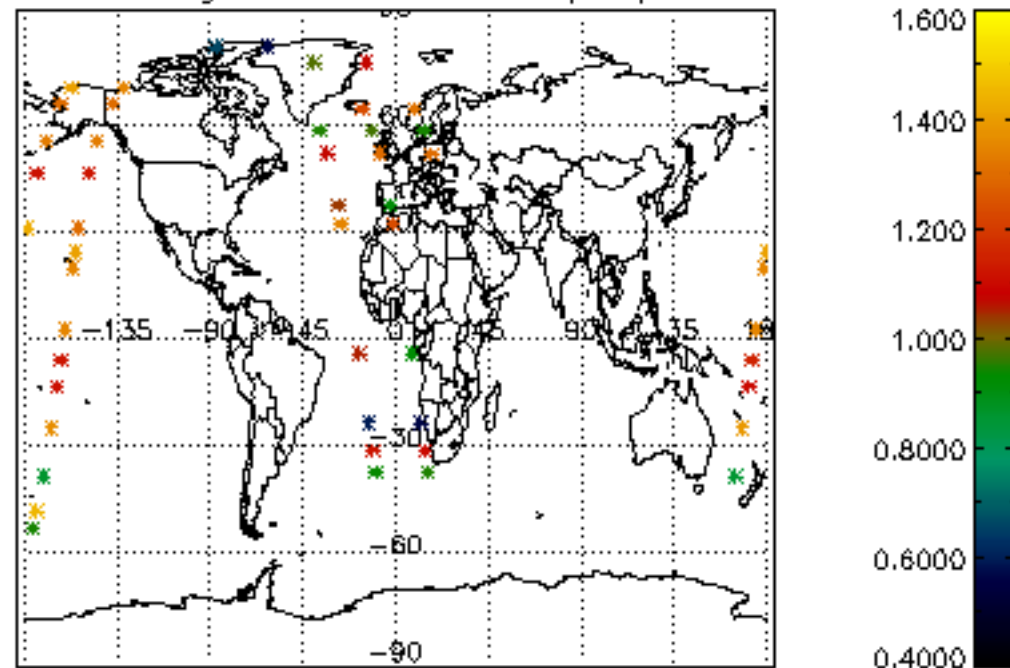

Percentage of datation errors per profile