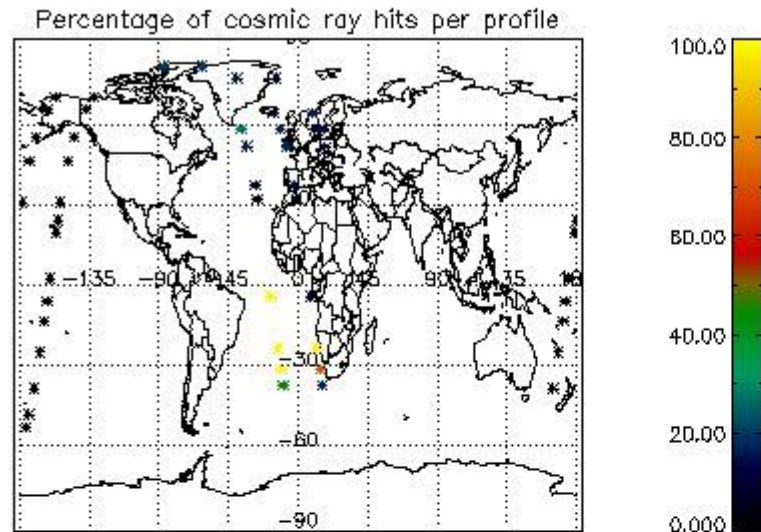

6. Statistics and plot of tangent altitude of the last measurement (DARK & BRIGHT products without errors)

6.1 Statistics on tangent altitude lost:

Statistics	DARK	BRIGHT	TWILIGHT
Mean:	10.696	18.009	13.414
St. deviation:	3.8522	4.8267	3.9074
Maximum:	18.324	24.010	17.950
Minimum:	3.4971	3.4669	7.3371
Number of data:	12.000	30.000	8.0000

6.2 Plot for DARK limb products