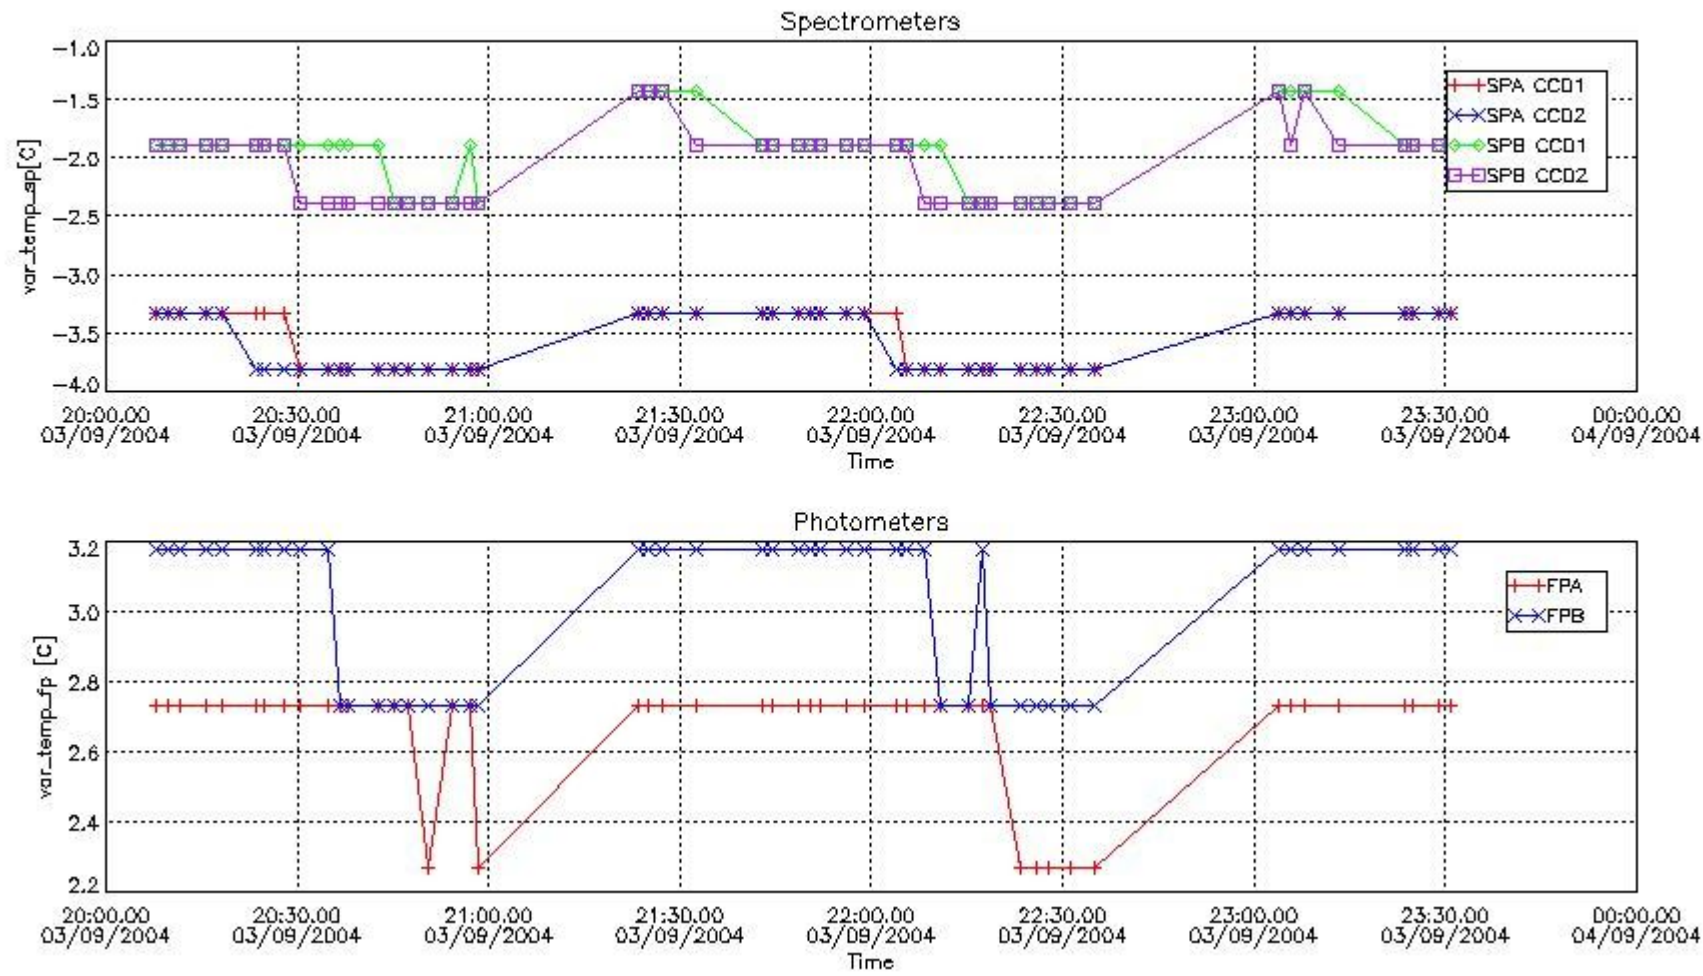

3. Plot of GOMOS spectrometers and photometers temperatures from level 1b data

4. Overview of dark signal processing per product

The Dark Charge (DC) is a temperature-dependant signal added to the useful measurements and it is therefore subtracted from them during the processing. There are two phenomena that produce a continuous increase of the DC: the "hot pixels" (a pixel is "hot" when its DC exceeds by a significant amount its value measured on ground at the same temperature) and the "Random Telegraphic Signal" (abrupt change positive or negative of the CCD pixel signal, random in time, affecting only the DC part of the signal and not the photon generated signal).

In this section a list of products that did not use the Dark Sky Area (DSA) observation for the DC computation is given. It is also provided the mean DC plot per product for dark limb products with no error flag set.

4.1 These products did not use the DSA observation for DC computation:

Product name	DC information
GOM_TRA_1PNPDE20040903_200749_000000392030_00057_13137_0000.N1	DC map used (0)
GOM_TRA_1PNPDE20040903_200941_000000532030_00057_13137_0001.N1	DC map used (0)
GOM_TRA_1PNPDE20040903_201129_000000382030_00057_13137_0002.N1	DC map used (0)
GOM_TRA_1PNPDE20040903_201536_000000472030_00057_13137_0003.N1	DC map used (0)
GOM_TRA_1PNPDE20040903_201814_000000892030_00057_13137_0004.N1	DC map used (0)
GOM_TRA_1PNPDE20040903_202326_000000372030_00057_13137_0005.N1	DC map used (0)
GOM_TRA_1PNPDE20040903_202449_000000392030_00057_13137_0006.N1	DC map used (0)
GOM_TRA_1PNPDE20040903_202748_000000382030_00057_13137_0007.N1	DC map used (0)
GOM_TRA_1PNPDE20040903_203023_000000452030_00057_13137_0008.N1	DC map used (0)