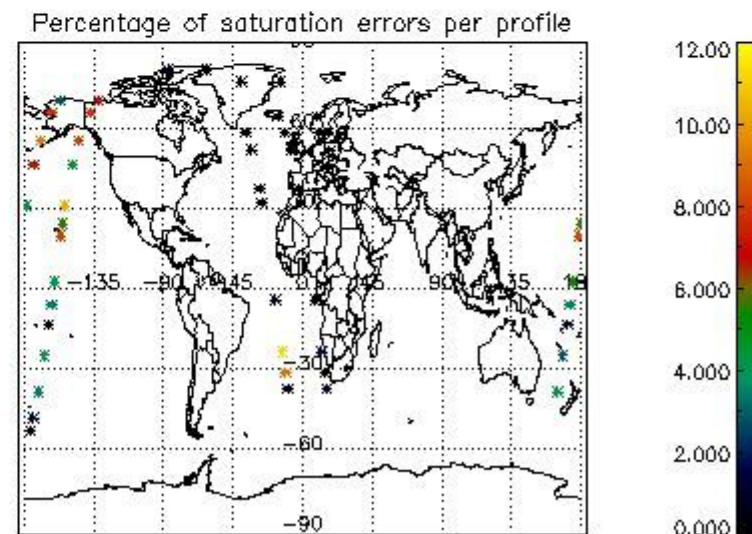

6. Statistics and plot of tangent altitude of the last measurement (DARK & BRIGHT products without errors)

6.1 Statistics on tangent altitude lost:

Statistics	DARK	BRIGHT	TWILIGHT
Mean:	10.696	18.009	13.414
St. deviation:	3.8522	4.8267	3.9074
Maximum:	18.324	24.010	17.950
Minimum:	3.4971	3.4669	7.3371
Number of data:	12.000	30.000	8.0000

6.2 Plot for DARK limb products