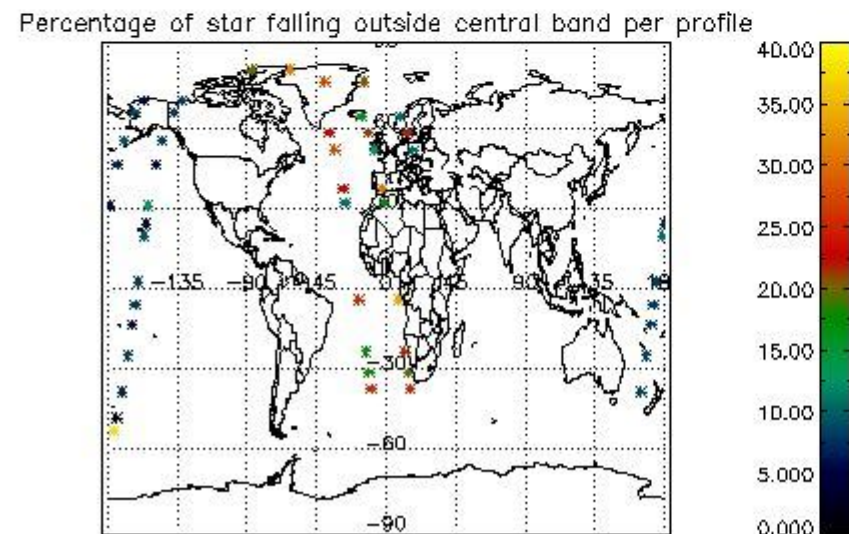

6. Statistics and plot of tangent altitude of the last measurement (DARK & BRIGHT products without errors)

6.1 Statistics on tangent altitude lost:

Statistics	DARK	BRIGHT	TWILIGHT
Mean:	10.696	18.009	13.414
St. deviation:	3.8522	4.8267	3.9074
Maximum:	18.324	24.010	17.950
Minimum:	3.4971	3.4669	7.3371
Number of data:	12.000	30.000	8.0000

6.2 Plot for DARK limb products