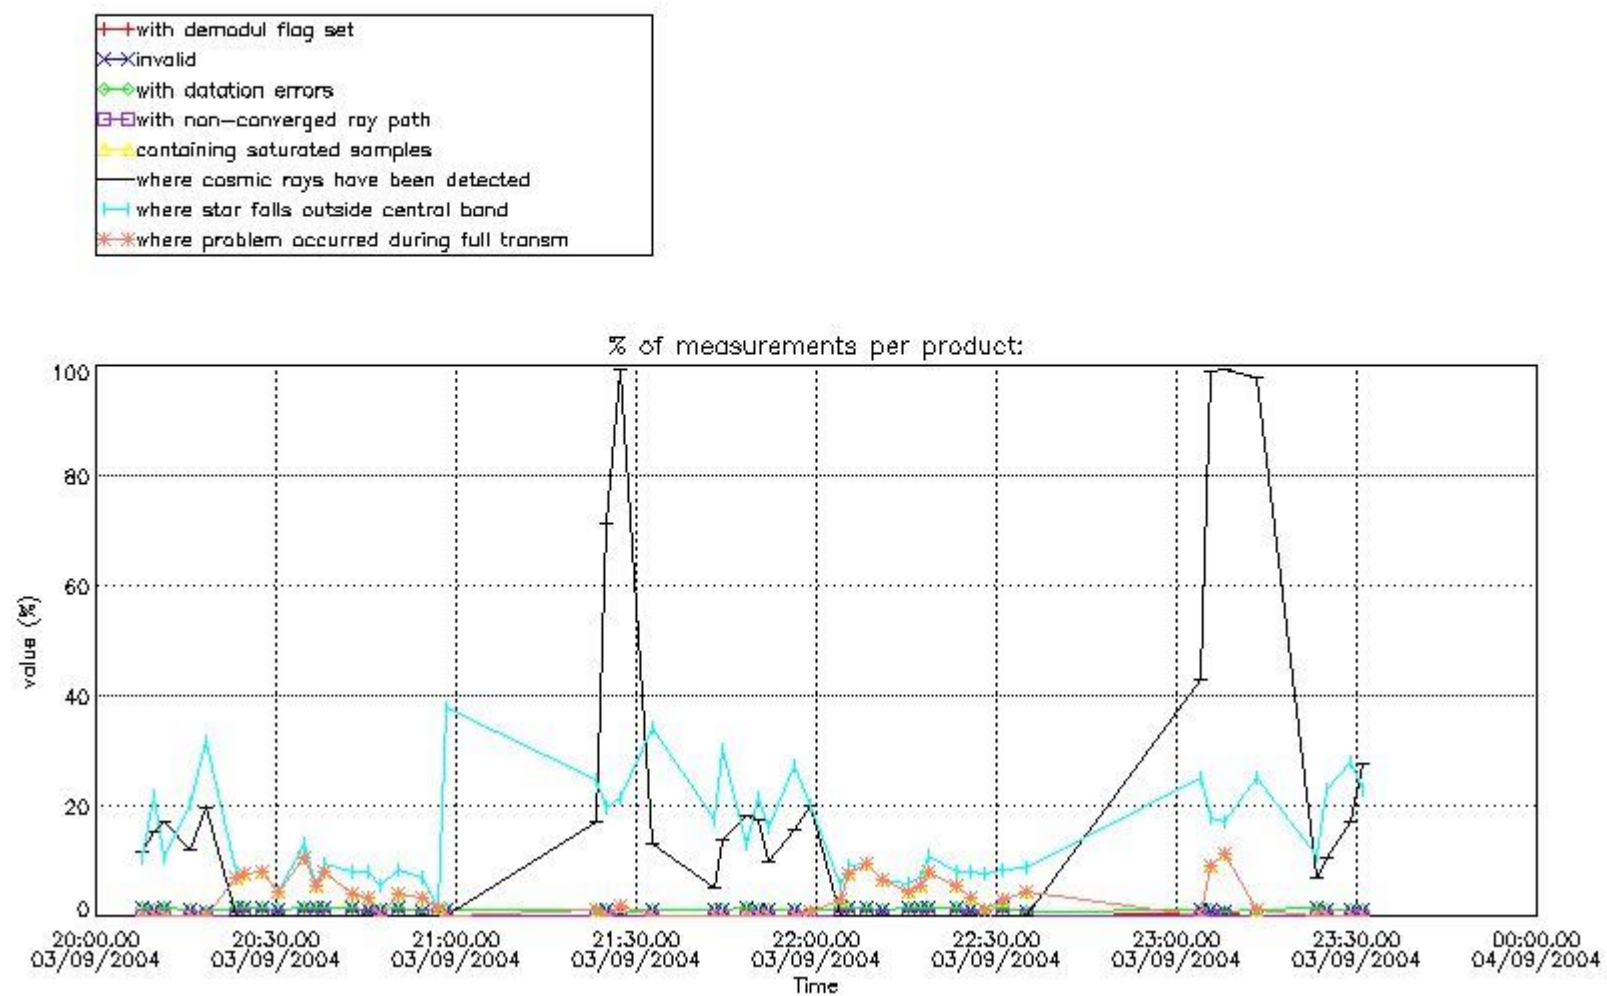

At least one measurement with demodulation flag set:	14.0000 %
Reference spectrum computed from DB:	0.00000 %
Reference spectrum with small number of measurements:	0.00000 %
SATU data not used:	0.00000 %

5.2 Plot quality information per product (time dependant)

5.3 Plot quality information per product (world map)