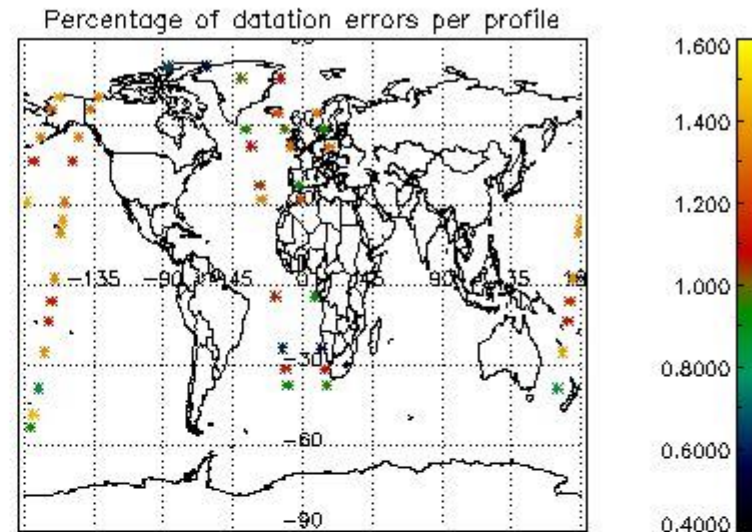

6. Statistics and plot of tangent altitude of the last measurement (DARK & BRIGHT products without errors)

6.1 Statistics on tangent altitude lost:

Statistics	DARK	BRIGHT	TWILIGHT
Mean:	10.696	18.009	13.414
St. deviation:	3.8522	4.8267	3.9074
Maximum:	18.324	24.010	17.950
Minimum:	3.4971	3.4669	7.3371
Number of data:	12.000	30.000	8.0000

6.2 Plot for DARK limb products