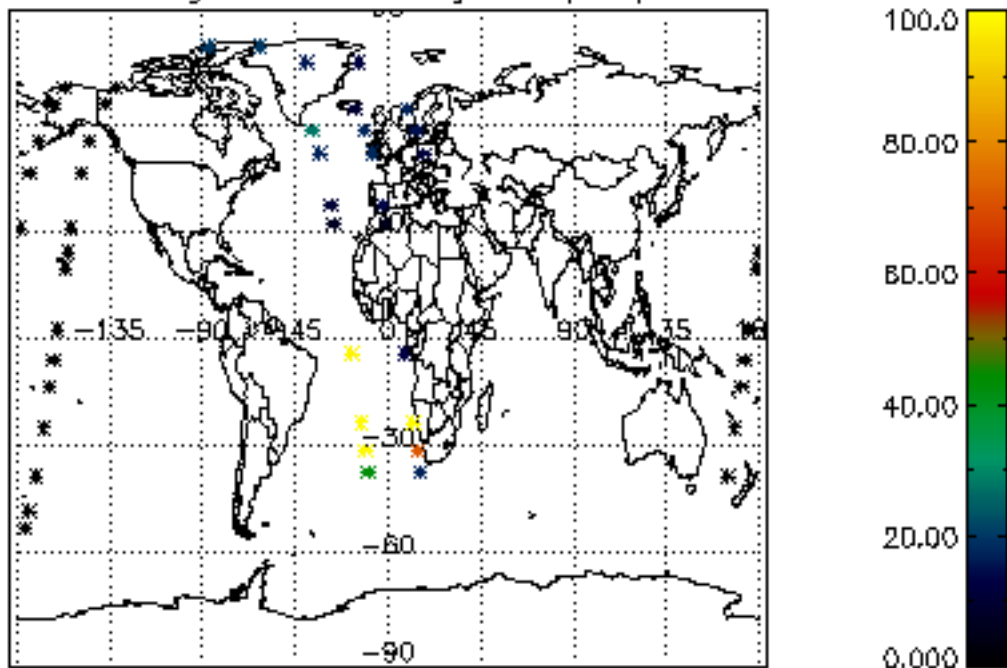

Percentage of cosmic ray hits per profile