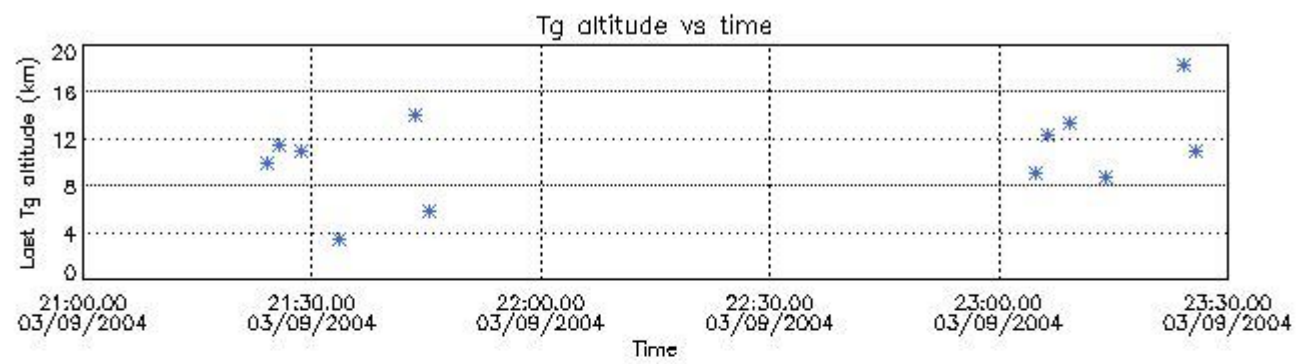

5.2 Plot quality information per product (time dependant)

5.3 Plot quality information per product (world map)

6. Statistics and plot of tangent altitude of the last measurement (DARK & BRIGHT products without errors)

6.1 Statistics on tangent altitude lost:

Statistics	DARK	BRIGHT	TWILIGHT
Mean:	10.696	18.009	13.414
St. deviation:	3.8522	4.8267	3.9074
Maximum:	18.324	24.010	17.950
Minimum:	3.4971	3.4669	7.3371
Number of data:	12.000	30.000	8.0000

6.2 Plot for DARK limb products

Tangent altitude at which the star is lost

6.3 Plot for BRIGHT limb products

Tangent altitude at which the star is lost

6.3 Plot for TWILIGHT limb products

Tangent altitude at which the star is lost