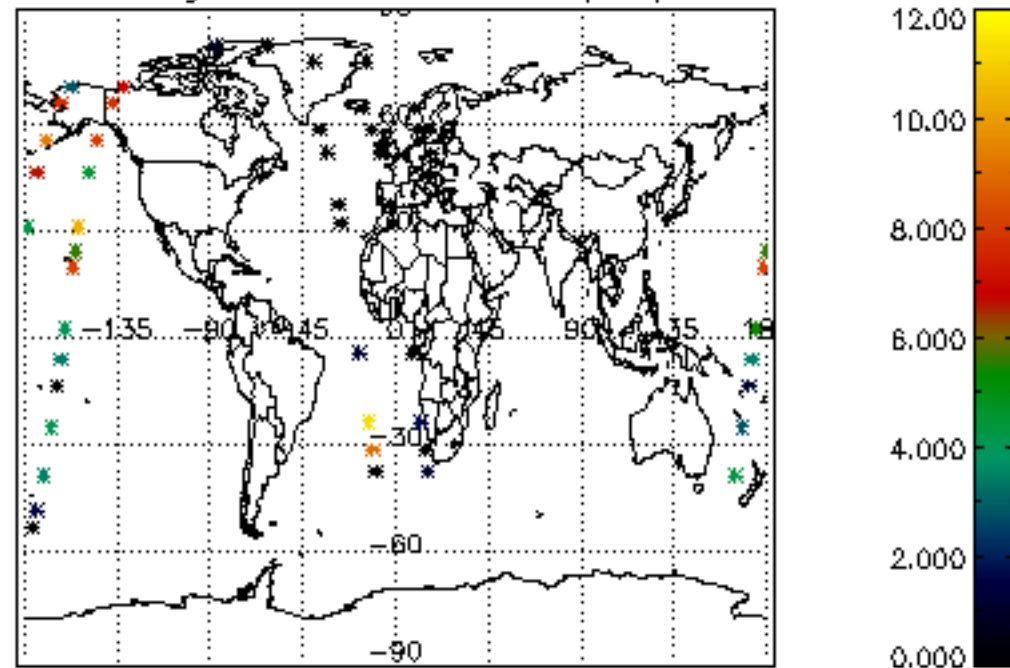

Percentage of cosmic ray hits per profile

Percentage of datation errors per profile

Percentage of star falling outside central band per profile

Percentage of saturation errors per profile

Tangent altitude at which the star is lost