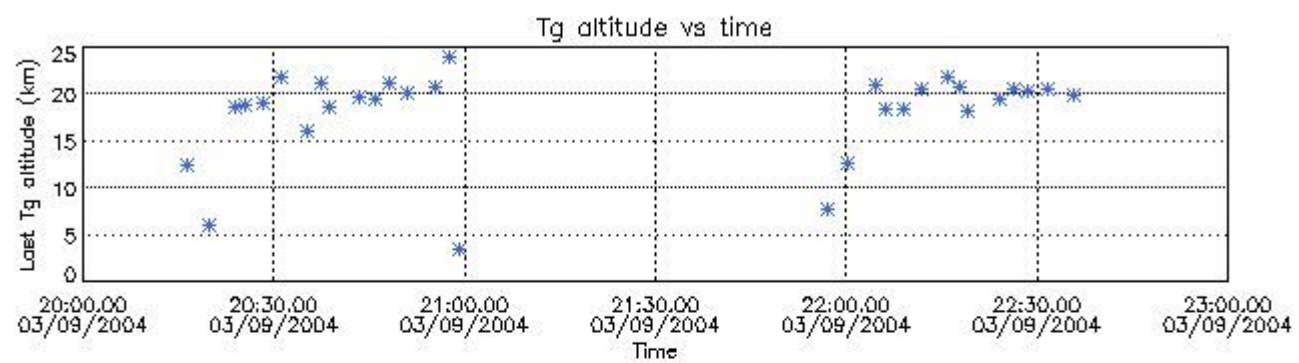

6.1 Statistics on tangent altitude lost:

Statistics	DARK	BRIGHT	TWILIGHT
Mean:	10.696	18.009	13.414
St. deviation:	3.8522	4.8267	3.9074
Maximum:	18.324	24.010	17.950
Minimum:	3.4971	3.4669	7.3371
Number of data:	12.000	30.000	8.0000

6.2 Plot for DARK limb products

Tangent altitude at which the star is lost

6.3 Plot for BRIGHT limb products

Tangent altitude at which the star is lost

6.3 Plot for TWILIGHT limb products

Tangent altitude at which the star is lost