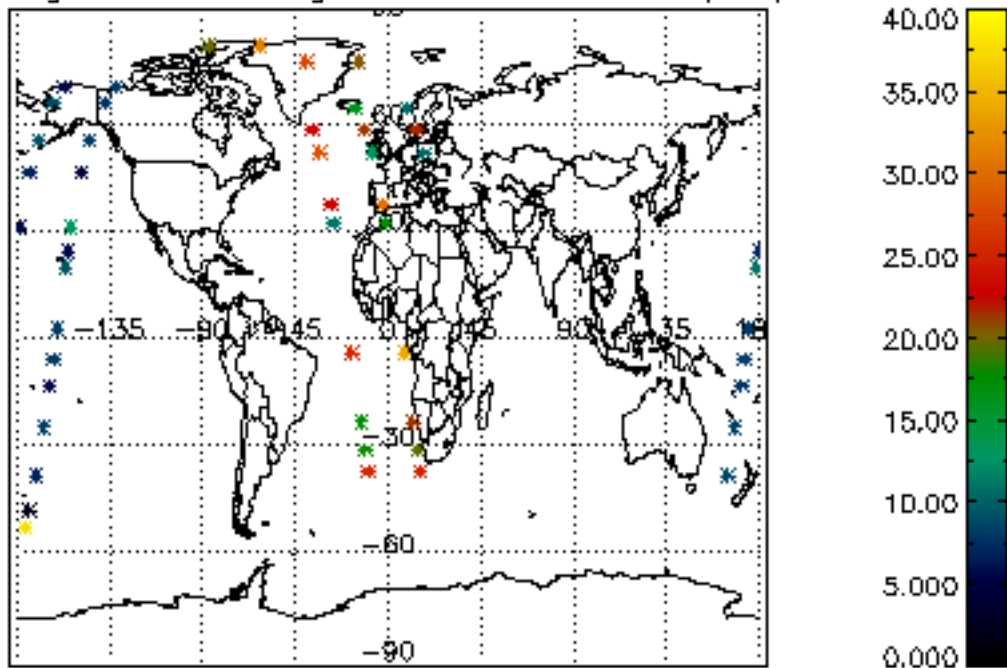

Percentage of star falling outside central band per profile