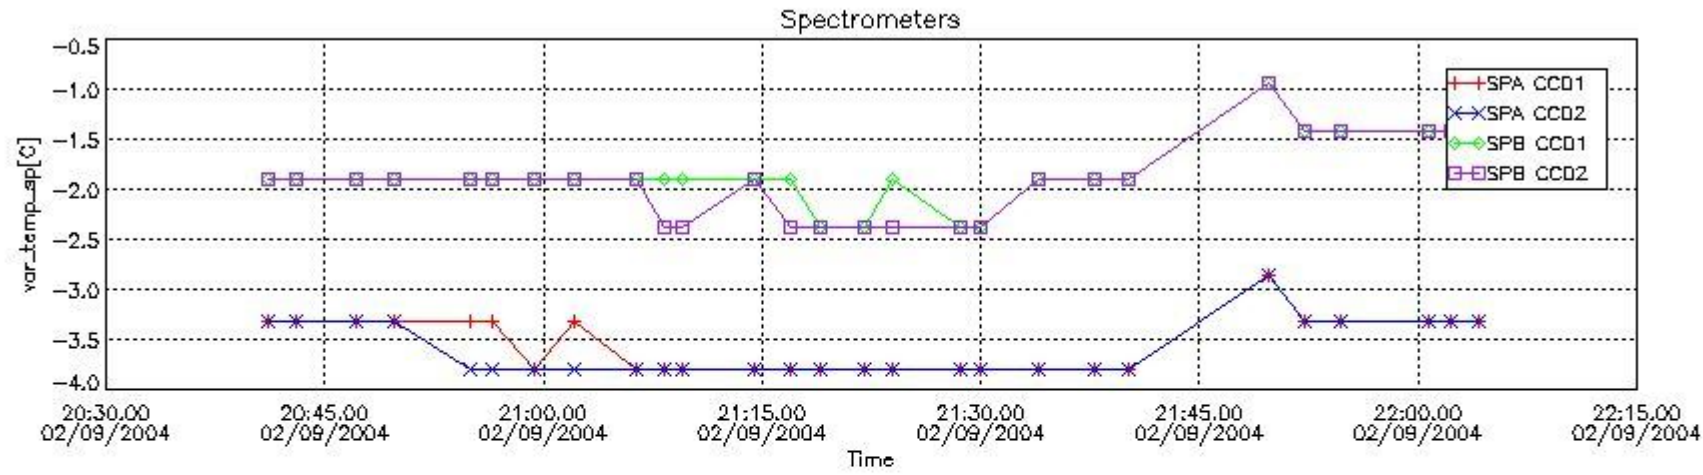

4. Overview of dark signal processing per product

The Dark Charge (DC) is a temperature-dependant signal added to the useful measurements and it is therefore subtracted from them during the processing. There are two phenomena that produce a continuous increase of the DC: the "hot pixels" (a pixel is "hot" when its DC exceeds by a significant amount its value measured on ground at the same temperature) and the "Random Telegraphic Signal" (abrupt change positive or negative of the CCD pixel signal, random in time, affecting only the DC part of the signal and not the photon generated signal).

In this section a list of products that did not use the Dark Sky Area (DSA) observation for the DC computation is given. It is also provided the mean DC plot per product for dark limb products with no error flag set.

4.1 These products did not use the DSA observation for DC computation:

Product name	DC information
GOM_TRA_1PNPDE20040902_204110_000000462030_00043_13123_0000.N1	DC map used (0)
GOM_TRA_1PNPDE20040902_204303_000000392030_00043_13123_0001.N1	DC map used (0)
GOM_TRA_1PNPDE20040902_204708_000000522030_00043_13123_0002.N1	DC map used (0)
GOM_TRA_1PNPDE20040902_204947_000000822030_00043_13123_0003.N1	DC map used (0)
GOM_TRA_1PNPDE20040902_205501_000000382030_00043_13123_0004.N1	DC map used (0)
GOM_TRA_1PNPDE20040902_205626_000000392030_00043_13123_0005.N1	DC map used (0)
GOM_TRA_1PNPDE20040902_205925_000000382030_00043_13123_0006.N1	DC map used (0)
GOM_TRA_1PNPDE20040902_210205_000000452030_00043_13123_0007.N1	DC map used (0)
GOM_TRA_1PNPDE20040902_210620_000000382030_00043_13123_0008.N1	DC map used (0)
GOM_TRA_1PNPDE20040902_210815_000000342030_00043_13123_0009.N1	DC map used (0)
GOM_TRA_1PNPDE20040902_210931_000000352030_00043_13123_0010.N1	DC map used (0)
GOM_TRA_1PNPDE20040902_211424_000000372030_00043_13123_0011.N1	DC map used (0)
GOM_TRA_1PNPDE20040902_211655_000000442030_00043_13123_0012.N1	DC map used (0)
GOM_TRA_1PNPDE20040902_211901_000000462030_00043_13123_0013.N1	DC map used (0)