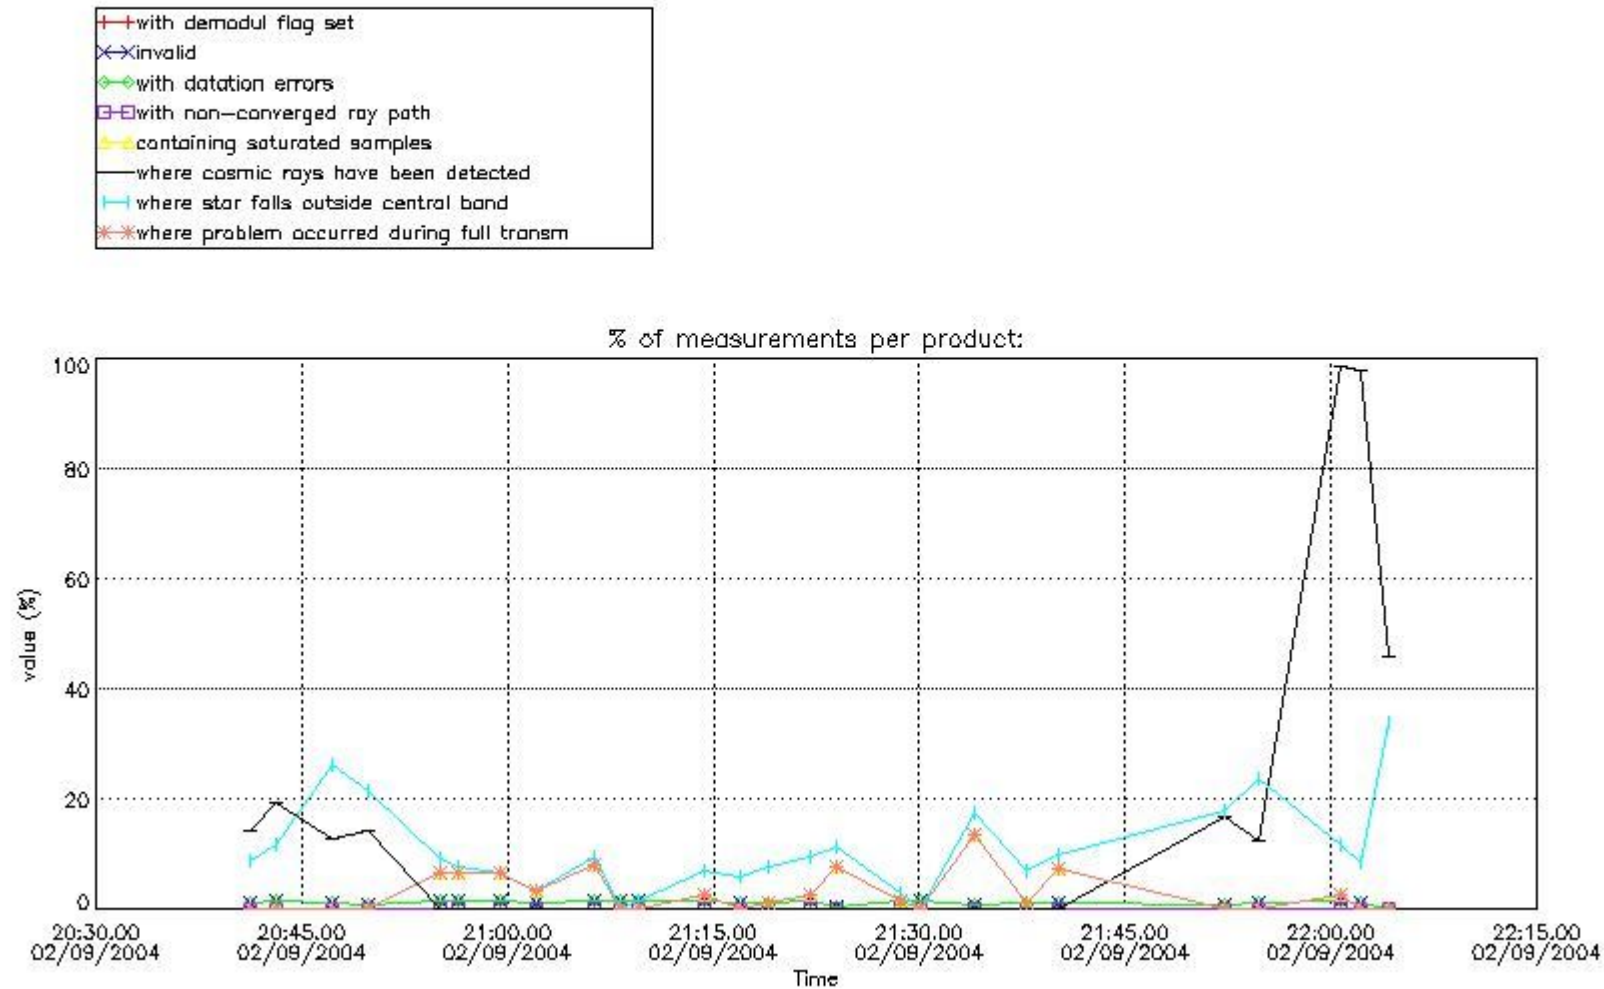

5. Demodulation flag and quality information monitoring

In this section it is presented the modulation information extracted from the pcd (product confidence data) at measurement level and information extracted from the Quality Summary dataset. Only products without errors (error flag in the MPH set to "0") are used.

5.1 Percentage of products during reporting period with:

At least one measurement with demodulation flag set:	15.3846 %
Reference spectrum computed from DB:	0.00000 %
Reference spectrum with small number of measurements:	0.00000 %
SATU data not used:	0.00000 %

5.2 Plot quality information per product (time dependant)

5.3 Plot quality information per product (world map)