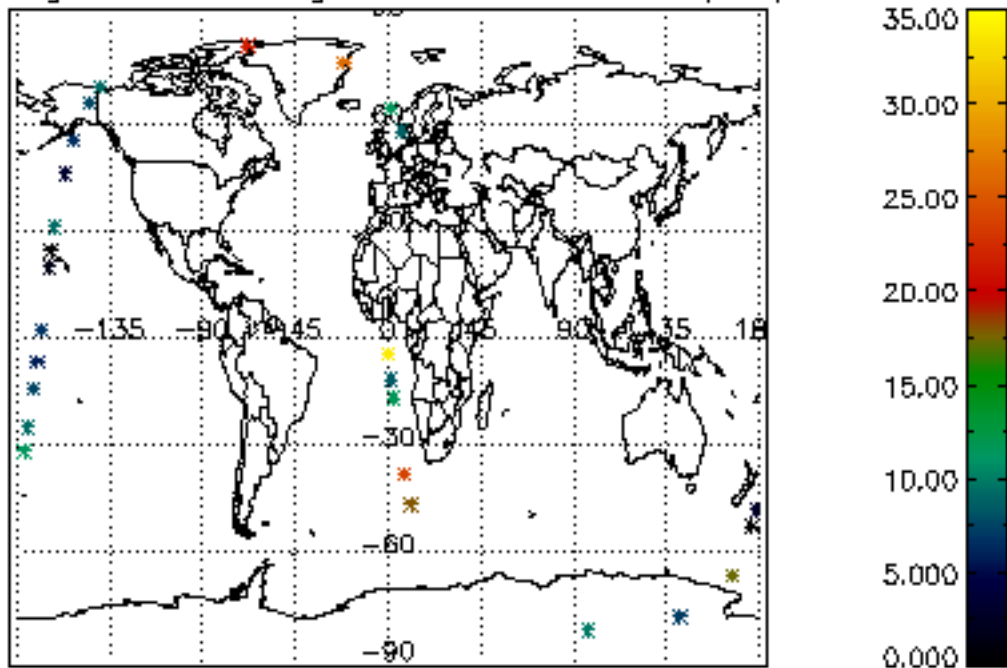

Percentage of star falling outside central band per profile