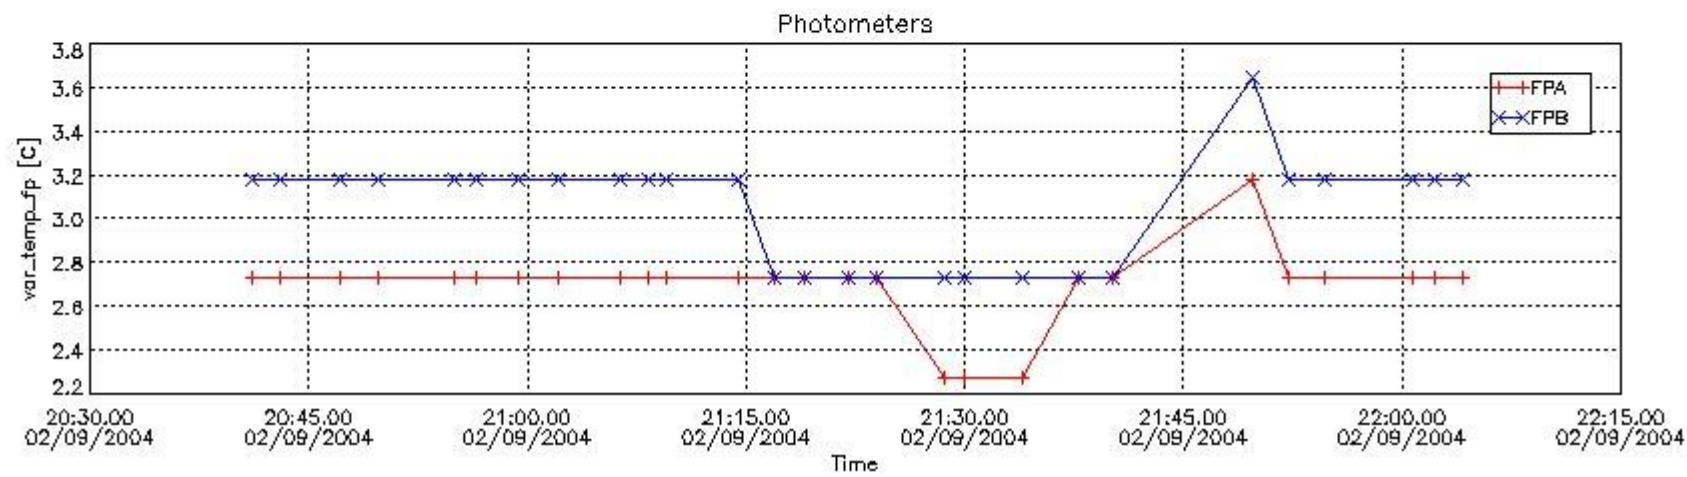

4. Overview of dark signal processing per product

The Dark Charge (DC) is a temperature-dependant signal added to the useful measurements and it is therefore subtracted from them during the processing. There are two phenomena that produce a continuous increase of the DC: the "hot pixels" (a pixel is "hot" when its DC exceeds by a significant amount its value measured on ground at the same temperature) and the "Random Telegraphic Signal" (abrupt change positive or negative of the CCD pixel signal, random in time, affecting only the DC part of the signal and not the photon generated signal).

In this section a list of products that did not use the Dark Sky Area (DSA) observation for the DC computation is given. It is also provided the mean DC plot per product for dark limb products with no error flag set.

4.1 These products did not use the DSA observation for DC computation:

Product name	DC information
GOM_TRA_1PNPDE20040902_204110_000000462030_00043_13123_0000.N1	DC map used (0)
GOM_TRA_1PNPDE20040902_204303_000000392030_00043_13123_0001.N1	DC map used (0)
GOM_TRA_1PNPDE20040902_204708_000000522030_00043_13123_0002.N1	DC map used (0)
GOM_TRA_1PNPDE20040902_204947_000000822030_00043_13123_0003.N1	DC map used (0)
GOM_TRA_1PNPDE20040902_205501_000000382030_00043_13123_0004.N1	DC map used (0)
GOM_TRA_1PNPDE20040902_205626_000000392030_00043_13123_0005.N1	DC map used (0)
GOM_TRA_1PNPDE20040902_205925_000000382030_00043_13123_0006.N1	DC map used (0)
GOM_TRA_1PNPDE20040902_210205_000000452030_00043_13123_0007.N1	DC map used (0)
GOM_TRA_1PNPDE20040902_210620_000000382030_00043_13123_0008.N1	DC map used (0)
GOM_TRA_1PNPDE20040902_210815_000000342030_00043_13123_0009.N1	DC map used (0)
GOM_TRA_1PNPDE20040902_210931_000000352030_00043_13123_0010.N1	DC map used (0)
GOM_TRA_1PNPDE20040902_211424_000000372030_00043_13123_0011.N1	DC map used (0)
GOM_TRA_1PNPDE20040902_211655_000000442030_00043_13123_0012.N1	DC map used (0)
GOM_TRA_1PNPDE20040902_211901_000000462030_00043_13123_0013.N1	DC map used (0)