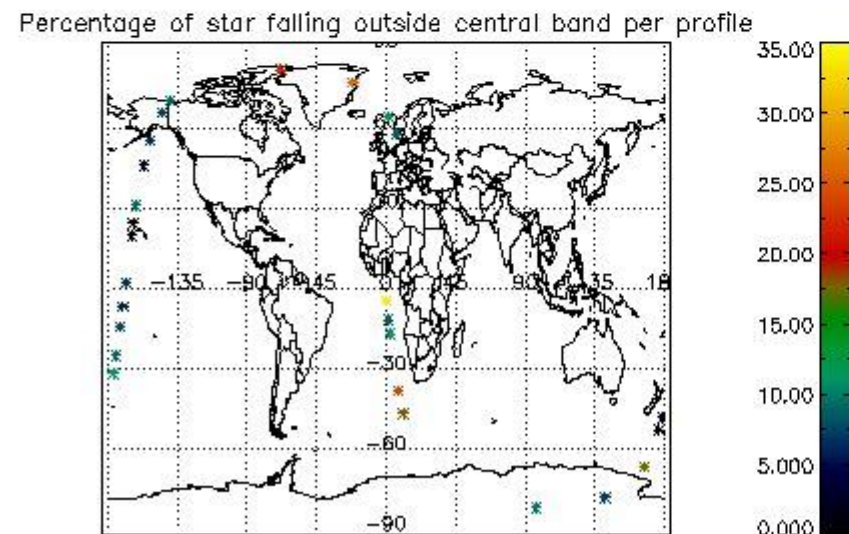

6. Statistics and plot of tangent altitude of the last measurement (DARK & BRIGHT products without errors)

6.1 Statistics on tangent altitude lost:

Statistics	DARK	BRIGHT	TWILIGHT
Mean:	12.468	19.571	17.517
St. deviation:	5.8708	4.8091	0.91043
Maximum:	18.904	27.650	18.524
Minimum:	3.9897	8.4362	16.752
Number of data:	5.0000	18.000	3.0000

6.2 Plot for DARK limb products