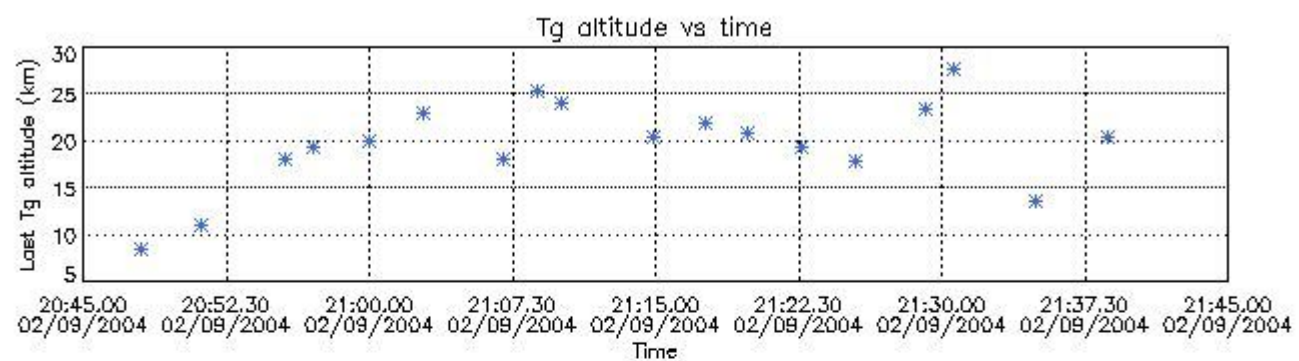

### 6.1 Statistics on tangent altitude lost:

Statistics	DARK	BRIGHT	TWILIGHT
Mean:	12.468	19.571	17.517
St. deviation:	5.8708	4.8091	0.91043
Maximum:	18.904	27.650	18.524
Minimum:	3.9897	8.4362	16.752
Number of data:	5.0000	18.000	3.0000

### 6.2 Plot for DARK limb products

Tangent altitude at which the star is lost

6.3 Plot for BRIGHT limb products

Tangent altitude at which the star is lost

6.3 Plot for TWILIGHT limb products