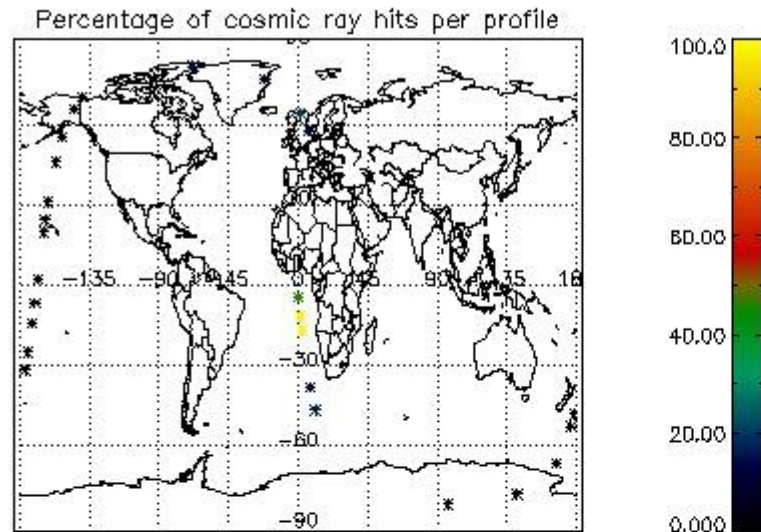

6. Statistics and plot of tangent altitude of the last measurement (DARK & BRIGHT products without errors)

6.1 Statistics on tangent altitude lost:

Statistics	DARK	BRIGHT	TWILIGHT
Mean:	12.468	19.571	17.517
St. deviation:	5.8708	4.8091	0.91043
Maximum:	18.904	27.650	18.524
Minimum:	3.9897	8.4362	16.752
Number of data:	5.0000	18.000	3.0000

6.2 Plot for DARK limb products