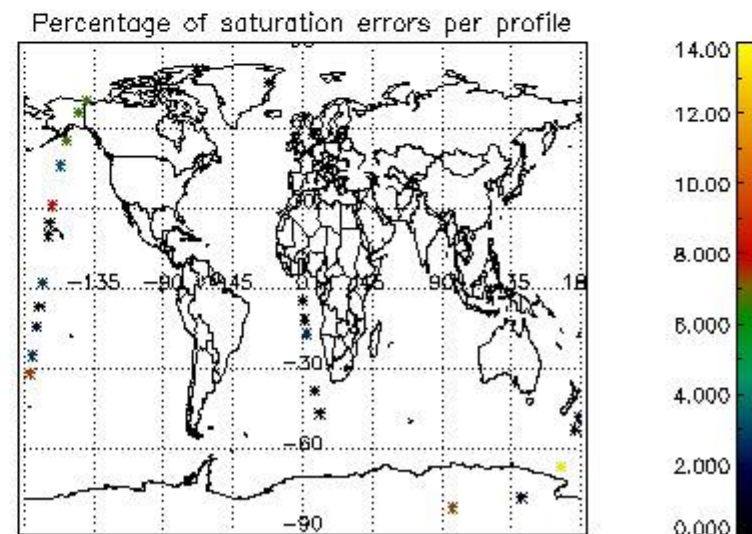

6. Statistics and plot of tangent altitude of the last measurement (DARK & BRIGHT products without errors)

6.1 Statistics on tangent altitude lost:

Statistics	DARK	BRIGHT	TWILIGHT
Mean:	12.468	19.571	17.517
St. deviation:	5.8708	4.8091	0.91043
Maximum:	18.904	27.650	18.524
Minimum:	3.9897	8.4362	16.752
Number of data:	5.0000	18.000	3.0000

6.2 Plot for DARK limb products