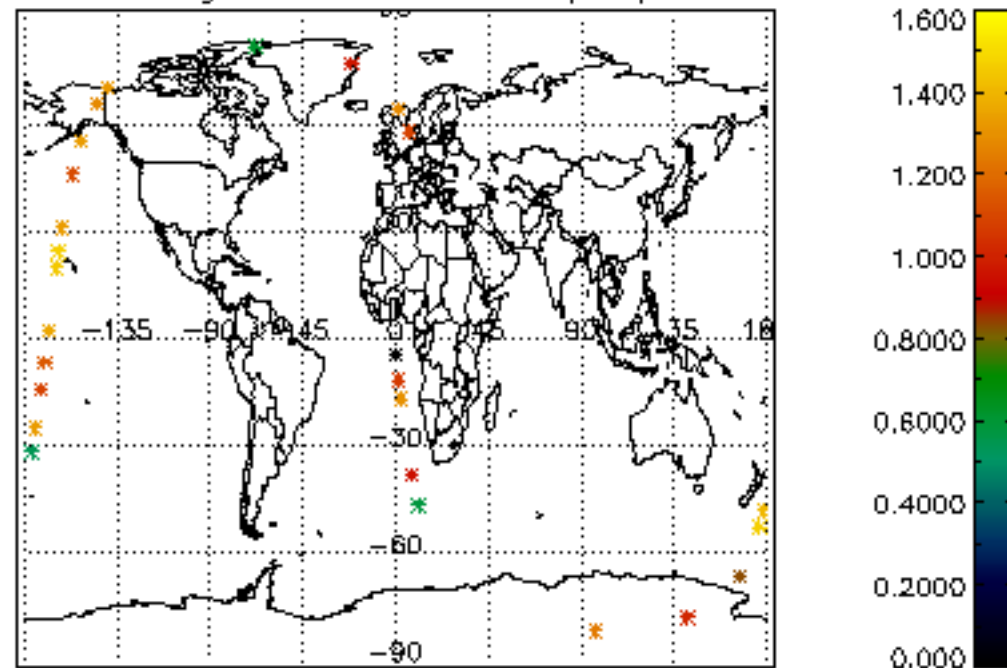

Percentage of datation errors per profile