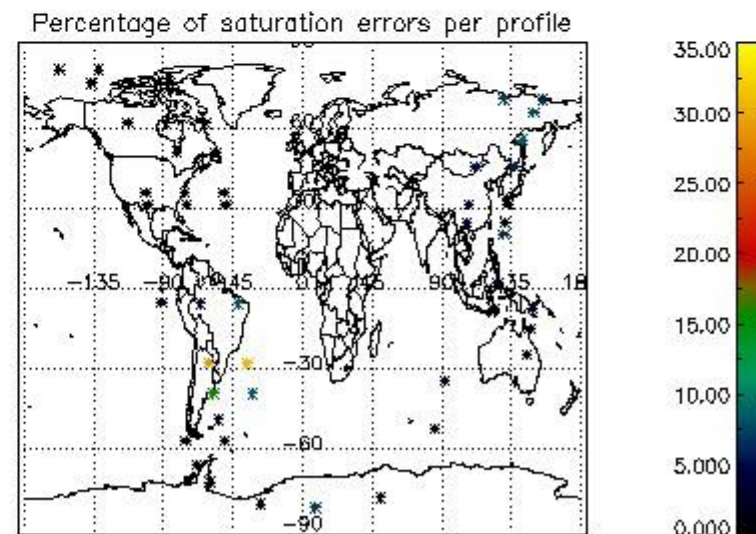

6. Statistics and plot of tangent altitude of the last measurement (DARK & BRIGHT products without errors)

6.1 Statistics on tangent altitude lost:

Statistics	DARK	BRIGHT	TWILIGHT
Mean:	12.801	19.153	13.160
St. deviation:	5.0269	4.5127	2.1851
Maximum:	19.474	27.560	16.174
Minimum:	5.0804	10.655	8.9053
Number of data:	16.000	24.000	9.0000

6.2 Plot for DARK limb products