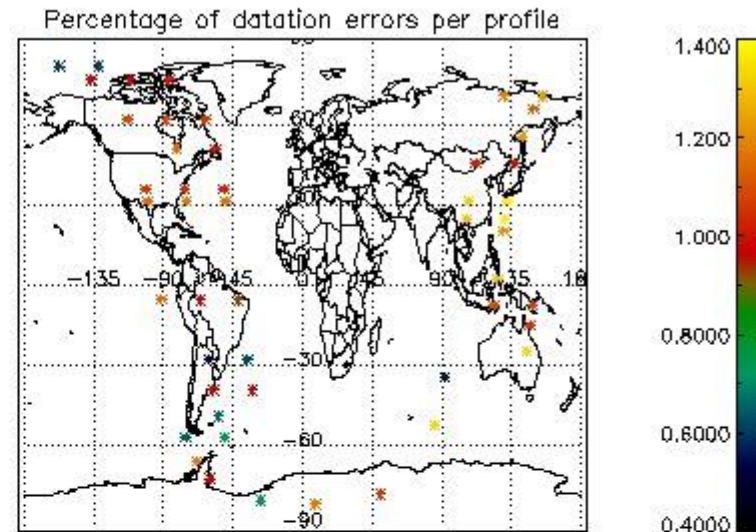

6. Statistics and plot of tangent altitude of the last measurement (DARK & BRIGHT products without errors)

6.1 Statistics on tangent altitude lost:

Statistics	DARK	BRIGHT	TWILIGHT
Mean:	12.801	19.153	13.160
St. deviation:	5.0269	4.5127	2.1851
Maximum:	19.474	27.560	16.174
Minimum:	5.0804	10.655	8.9053
Number of data:	16.000	24.000	9.0000

6.2 Plot for DARK limb products