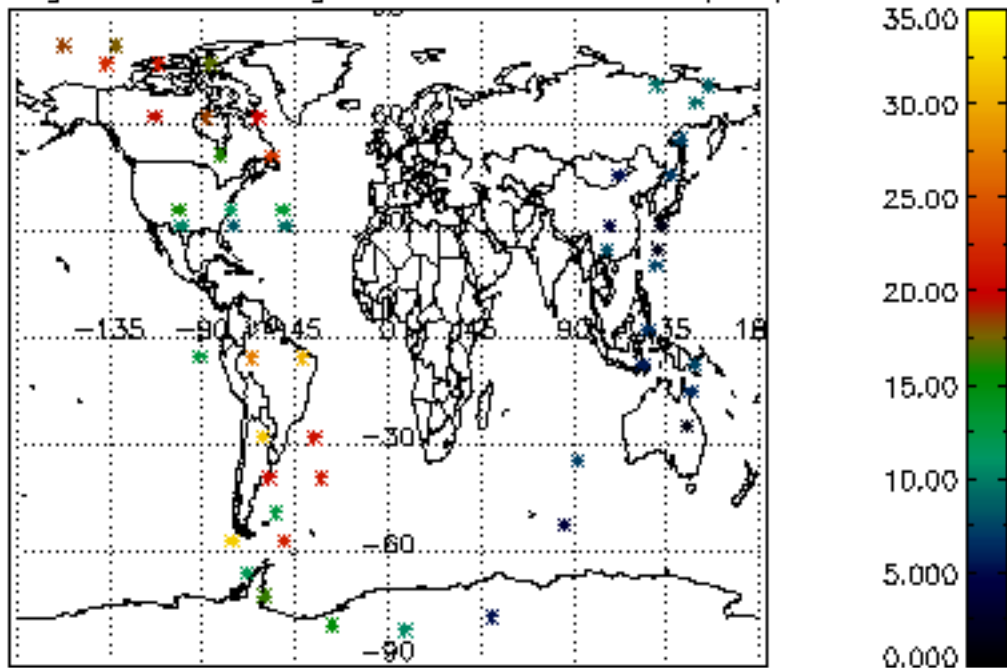

Percentage of star falling outside central band per profile