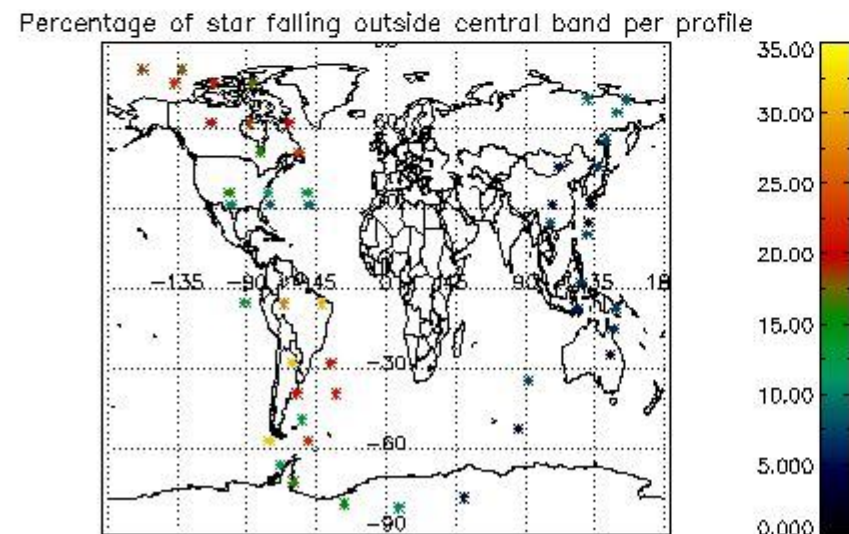

6. Statistics and plot of tangent altitude of the last measurement (DARK & BRIGHT products without errors)

6.1 Statistics on tangent altitude lost:

Statistics	DARK	BRIGHT	TWILIGHT
Mean:	12.801	19.153	13.160
St. deviation:	5.0269	4.5127	2.1851
Maximum:	19.474	27.560	16.174
Minimum:	5.0804	10.655	8.9053
Number of data:	16.000	24.000	9.0000

6.2 Plot for DARK limb products