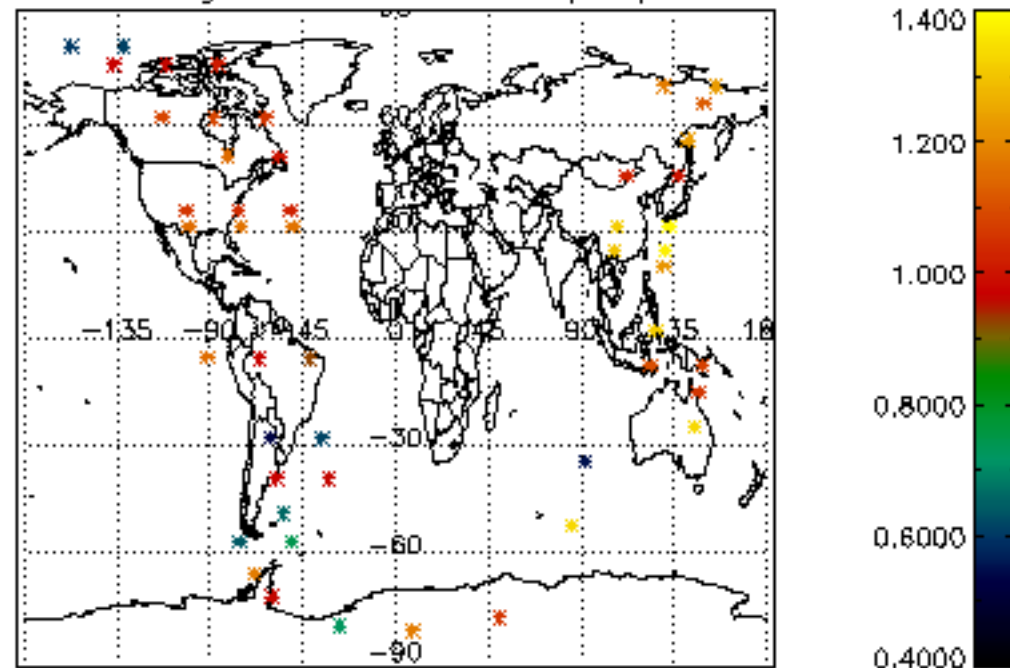

Percentage of datation errors per profile