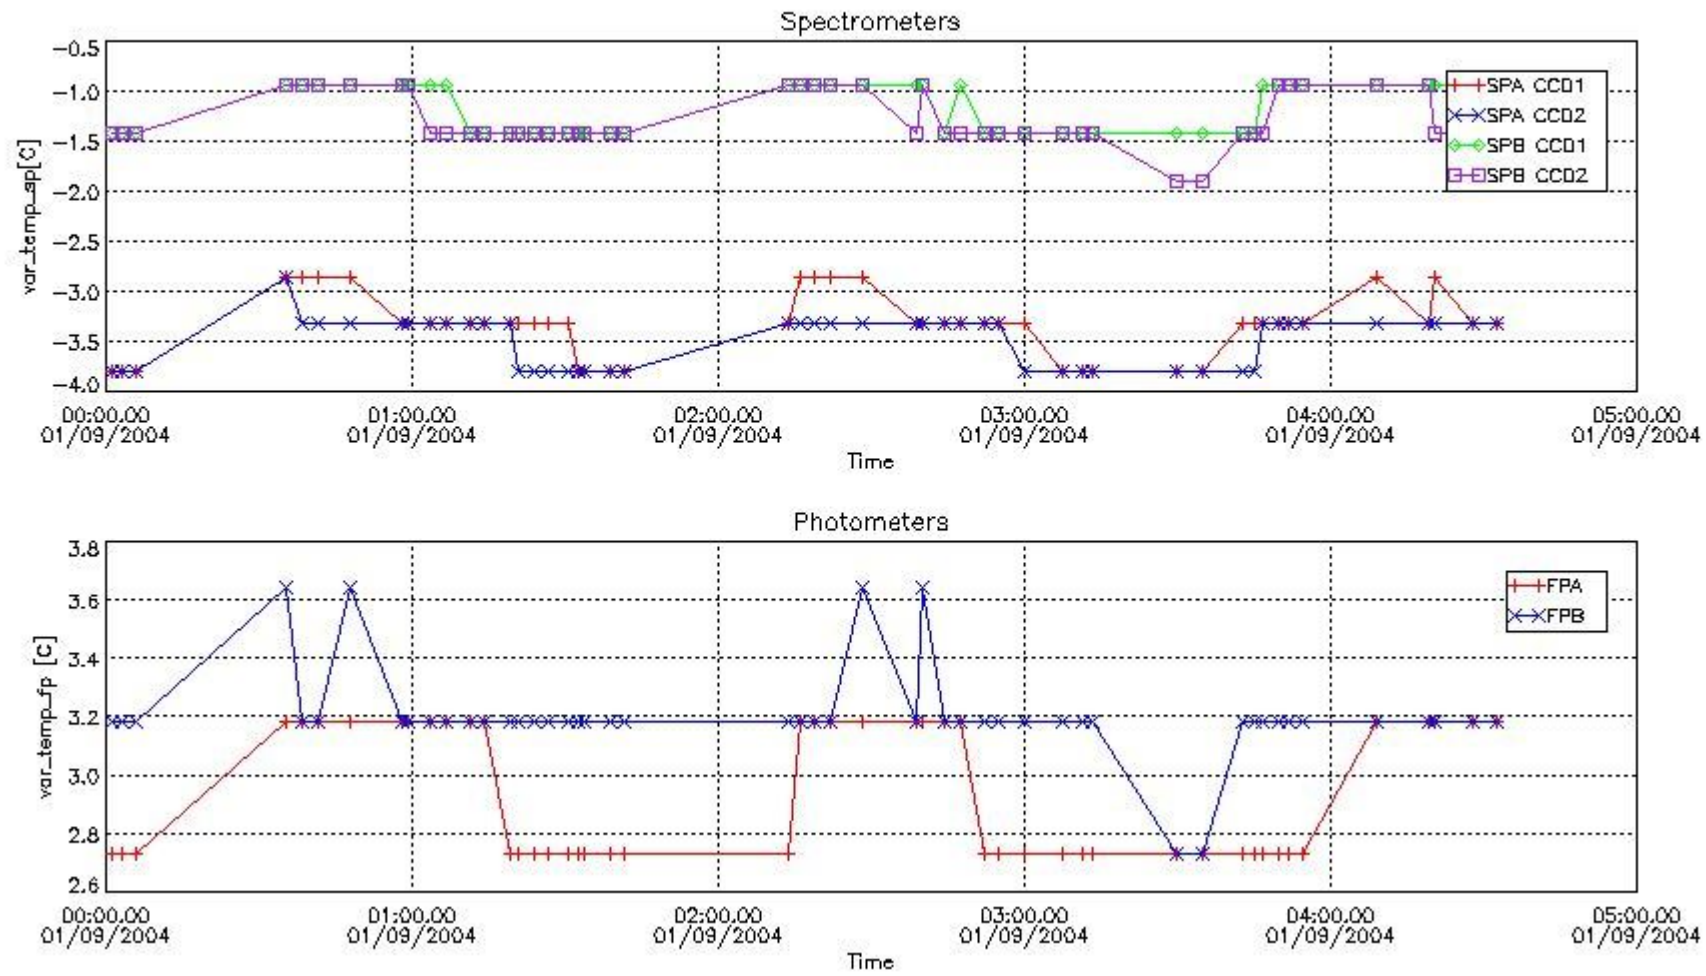

3. Plot of GOMOS spectrometers and photometers temperatures from level 1b data

4. Overview of dark signal processing per product

The Dark Charge (DC) is a temperature-dependant signal added to the useful measurements and it is therefore subtracted from them during the processing. There are two phenomena that produce a continuous increase of the DC: the "hot pixels" (a pixel is "hot" when its DC exceeds by a significant amount its value measured on ground at the same temperature) and the "Random Telegraphic Signal" (abrupt change positive or negative of the CCD pixel signal, random in time, affecting only the DC part of the signal and not the photon generated signal).

In this section a list of products that did not use the Dark Sky Area (DSA) observation for the DC computation is given. It is also provided the mean DC plot per product for dark limb products with no error flag set.

4.1 All products used the DSA observation for the DC computation

4.2 Plot of mean dark charges per product: only products in DARK limb conditions without errors are used