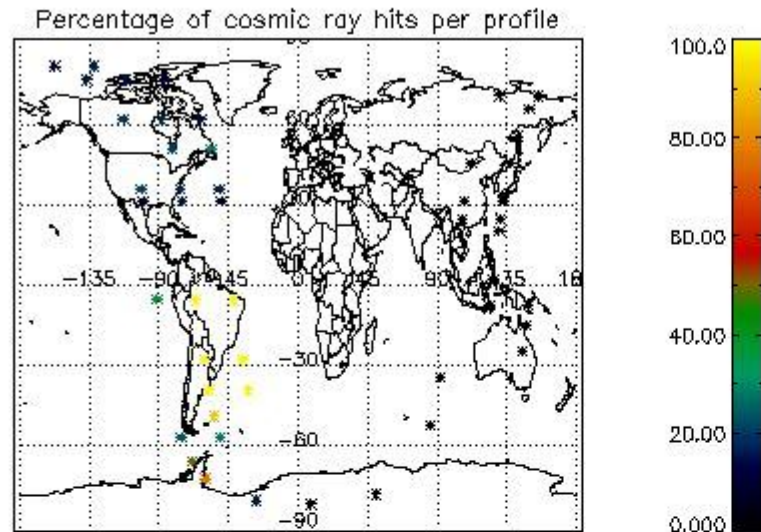

6. Statistics and plot of tangent altitude of the last measurement (DARK & BRIGHT products without errors)

6.1 Statistics on tangent altitude lost:

Statistics	DARK	BRIGHT	TWILIGHT
Mean:	12.801	19.153	13.160
St. deviation:	5.0269	4.5127	2.1851
Maximum:	19.474	27.560	16.174
Minimum:	5.0804	10.655	8.9053
Number of data:	16.000	24.000	9.0000

6.2 Plot for DARK limb products