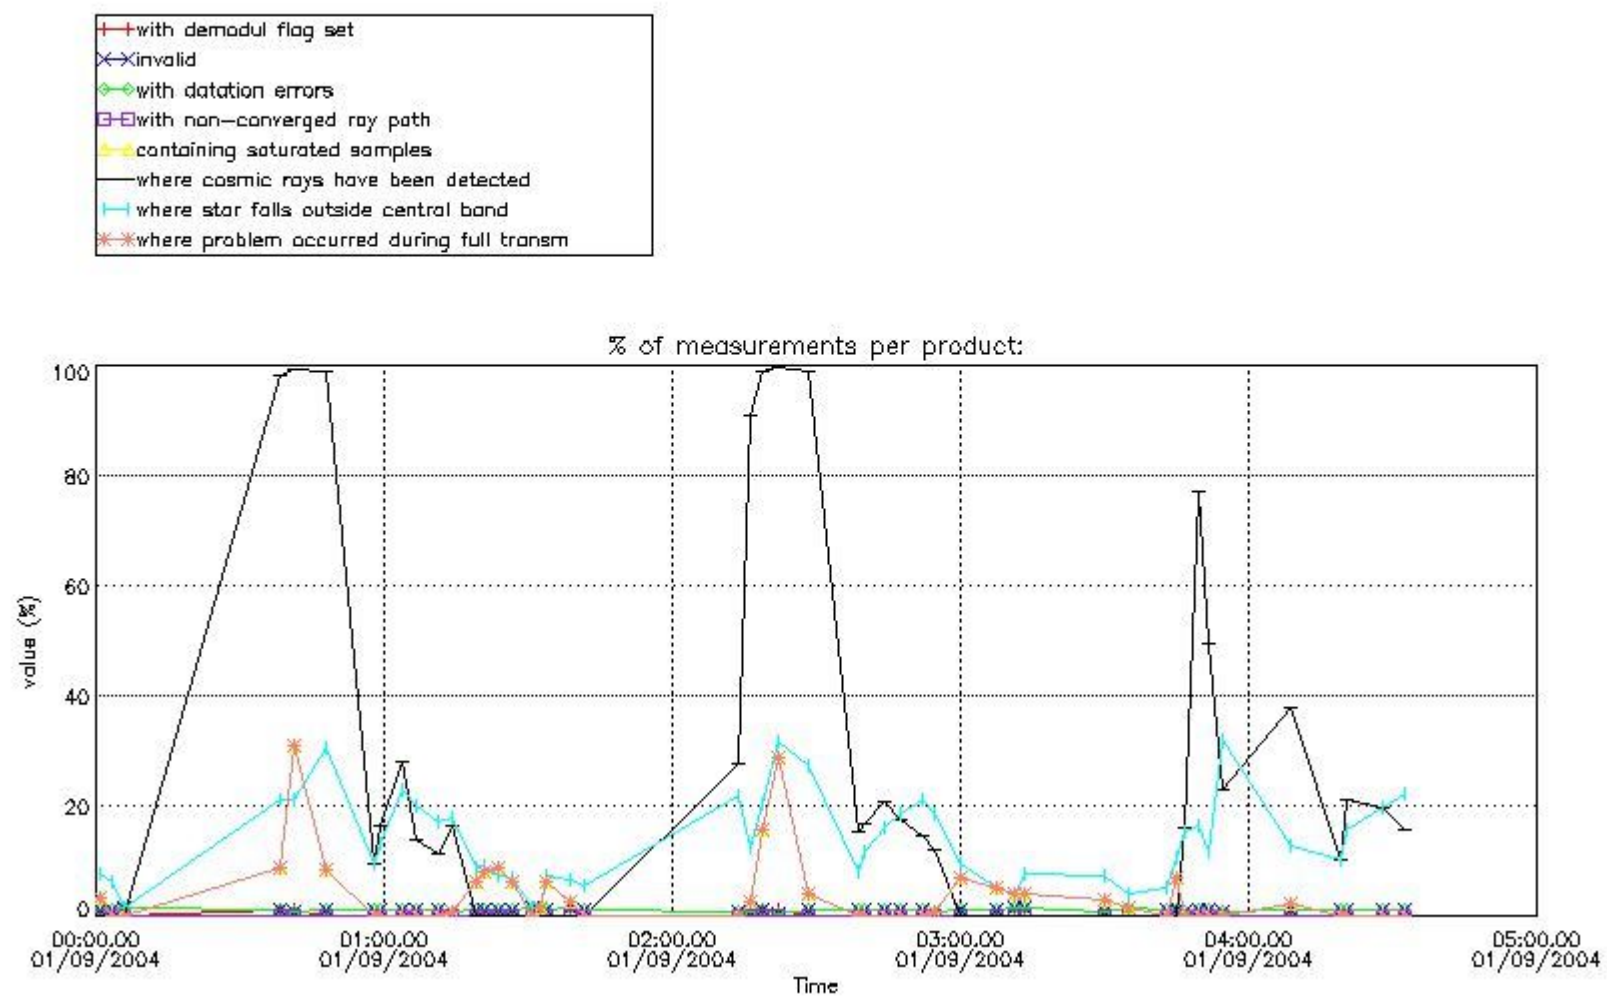

At least one measurement with demodulation flag set:	16.3265 %
Reference spectrum computed from DB:	0.00000 %
Reference spectrum with small number of measurements:	0.00000 %
SATU data not used:	0.00000 %

5.2 Plot quality information per product (time dependant)

5.3 Plot quality information per product (world map)