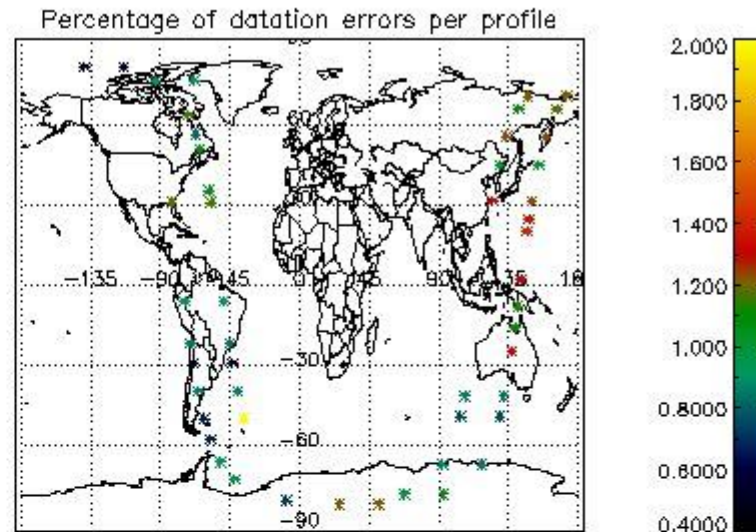

6. Statistics and plot of tangent altitude of the last measurement (DARK & BRIGHT products without errors)

6.1 Statistics on tangent altitude lost:

Statistics	DARK	BRIGHT	TWILIGHT
Mean:	10.737	18.550	12.300
St. deviation:	5.8242	4.9163	3.7404
Maximum:	19.450	27.526	16.611
Minimum:	4.2618	6.1062	7.4879
Number of data:	14.000	28.000	8.0000

6.2 Plot for DARK limb products