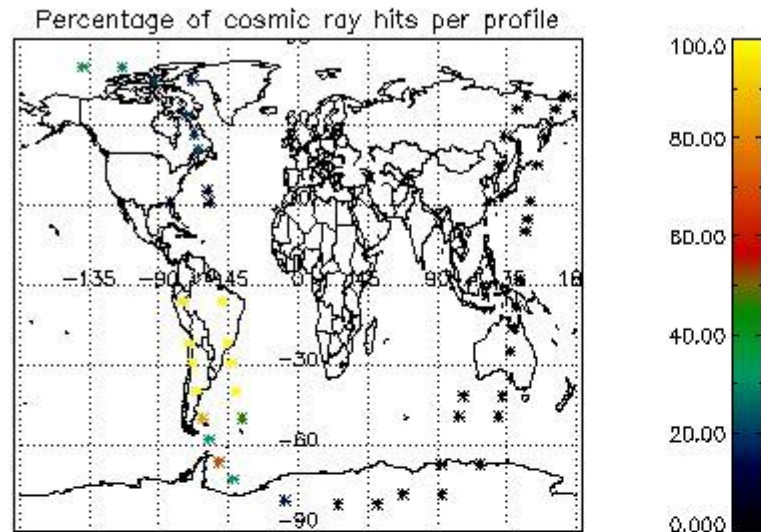

6. Statistics and plot of tangent altitude of the last measurement (DARK & BRIGHT products without errors)

6.1 Statistics on tangent altitude lost:

Statistics	DARK	BRIGHT	TWILIGHT
Mean:	10.737	18.550	12.300
St. deviation:	5.8242	4.9163	3.7404
Maximum:	19.450	27.526	16.611
Minimum:	4.2618	6.1062	7.4879
Number of data:	14.000	28.000	8.0000

6.2 Plot for DARK limb products