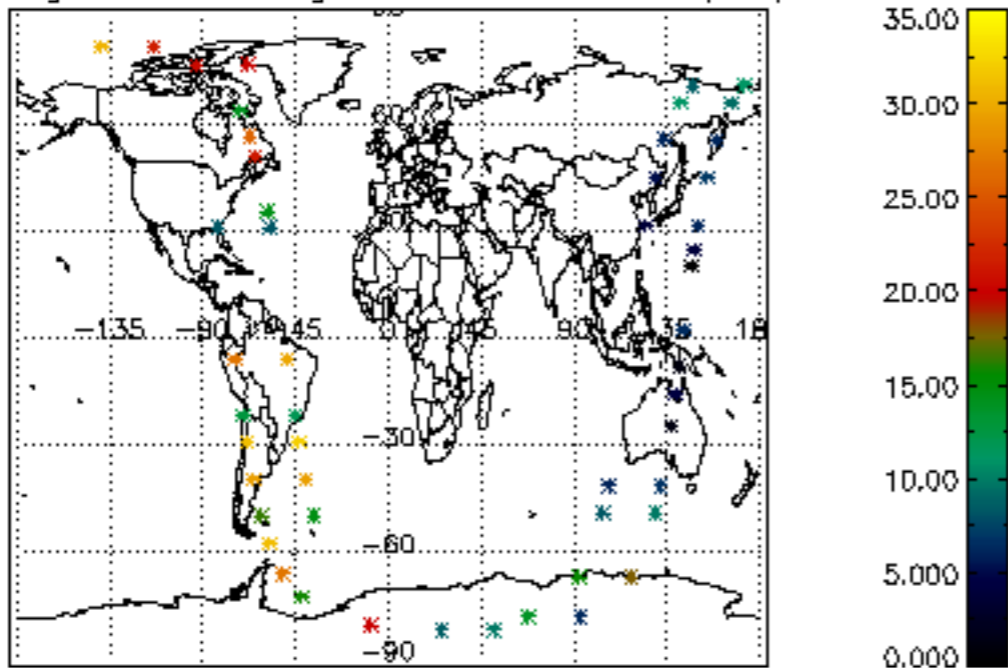

Percentage of cosmic ray hits per profile

Percentage of datation errors per profile

Percentage of star falling outside central band per profile

Percentage of saturation errors per profile

Tangent altitude at which the star is lost