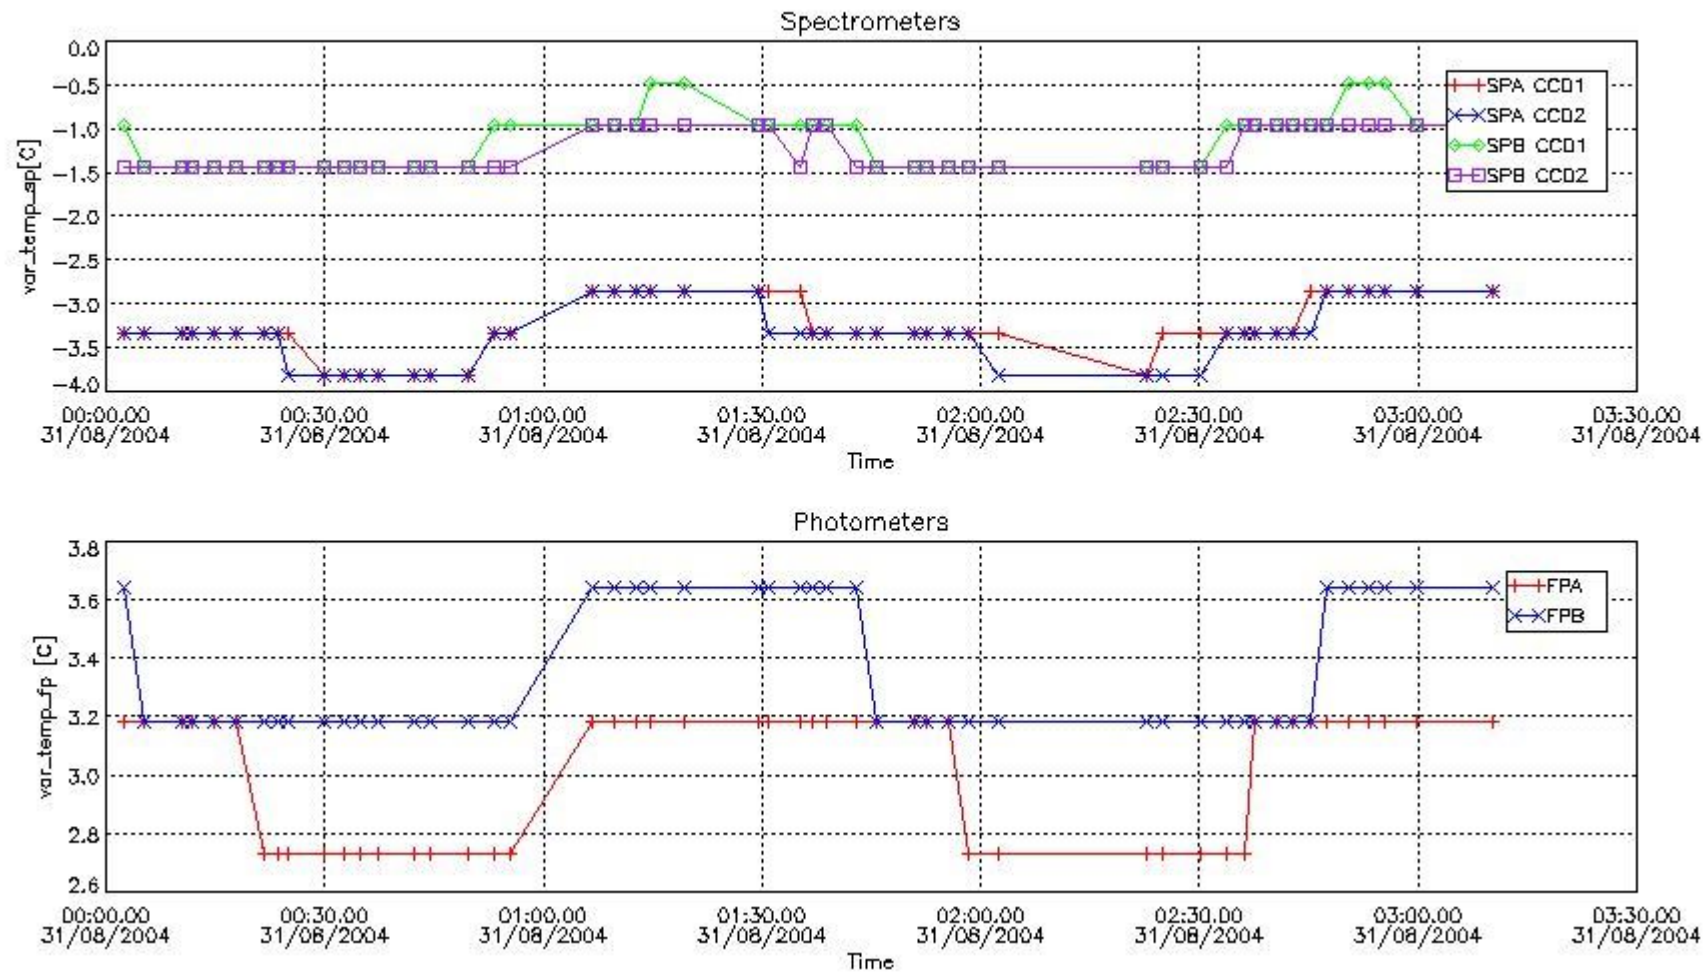

3. Plot of GOMOS spectrometers and photometers temperatures from level 1b data

4. Overview of dark signal processing per product

The Dark Charge (DC) is a temperature-dependant signal added to the useful measurements and it is therefore subtracted from them during the processing. There are two phenomena that produce a continuous increase of the DC: the "hot pixels" (a pixel is "hot" when its DC exceeds by a significant amount its value measured on ground at the same temperature) and the "Random Telegraphic Signal" (abrupt change positive or negative of the CCD pixel signal, random in time, affecting only the DC part of the signal and not the photon generated signal).

In this section a list of products that did not use the Dark Sky Area (DSA) observation for the DC computation is given. It is also provided the mean DC plot per product for dark limb products with no error flag set.

4.1 All products used the DSA observation for the DC computation

4.2 Plot of mean dark charges per product: only products in DARK limb conditions without errors are used