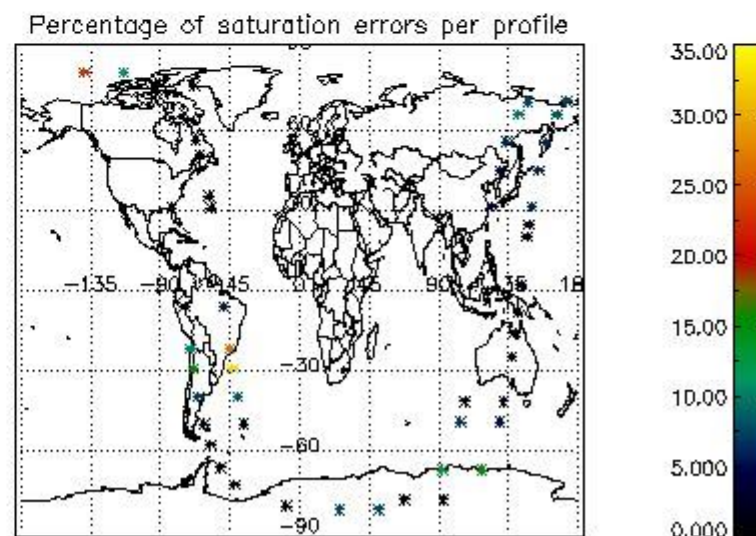

6. Statistics and plot of tangent altitude of the last measurement (DARK & BRIGHT products without errors)

6.1 Statistics on tangent altitude lost:

Statistics	DARK	BRIGHT	TWILIGHT
Mean:	10.737	18.550	12.300
St. deviation:	5.8242	4.9163	3.7404
Maximum:	19.450	27.526	16.611
Minimum:	4.2618	6.1062	7.4879
Number of data:	14.000	28.000	8.0000

6.2 Plot for DARK limb products