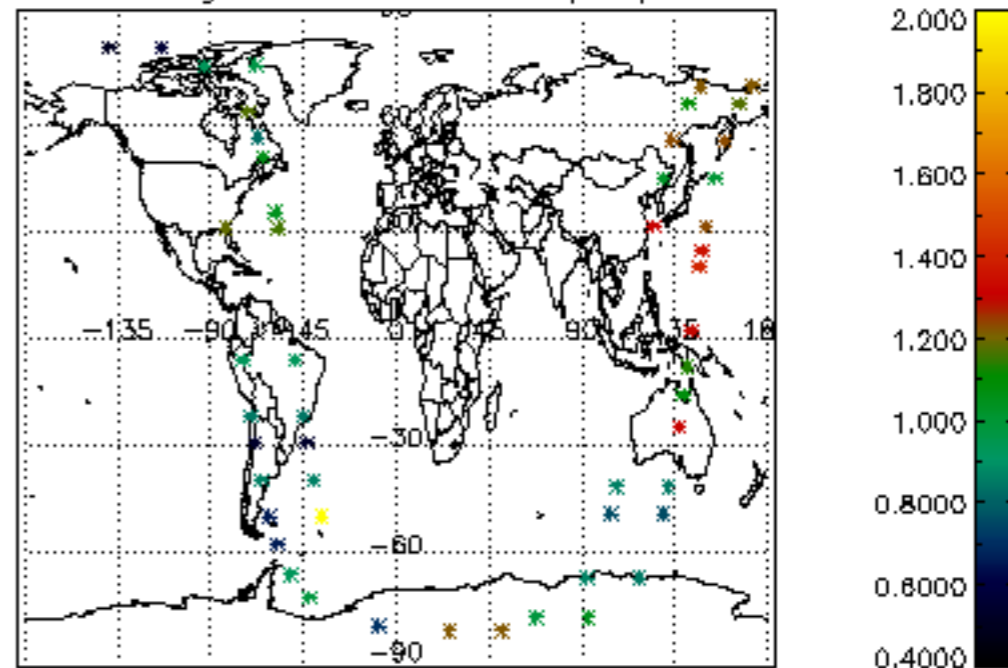

Percentage of cosmic ray hits per profile

Percentage of datation errors per profile

Percentage of star falling outside central band per profile

Percentage of saturation errors per profile

Tangent altitude at which the star is lost