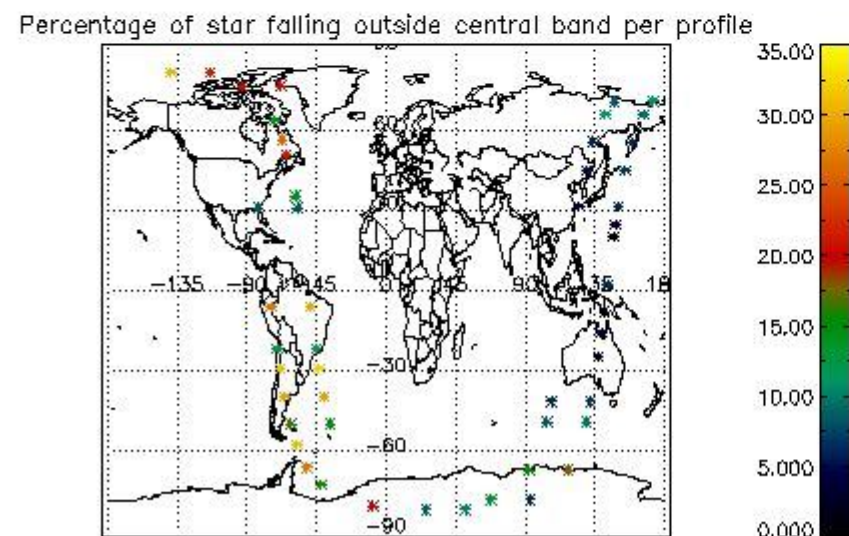

6. Statistics and plot of tangent altitude of the last measurement (DARK & BRIGHT products without errors)

6.1 Statistics on tangent altitude lost:

Statistics	DARK	BRIGHT	TWILIGHT
Mean:	10.737	18.550	12.300
St. deviation:	5.8242	4.9163	3.7404
Maximum:	19.450	27.526	16.611
Minimum:	4.2618	6.1062	7.4879
Number of data:	14.000	28.000	8.0000

6.2 Plot for DARK limb products