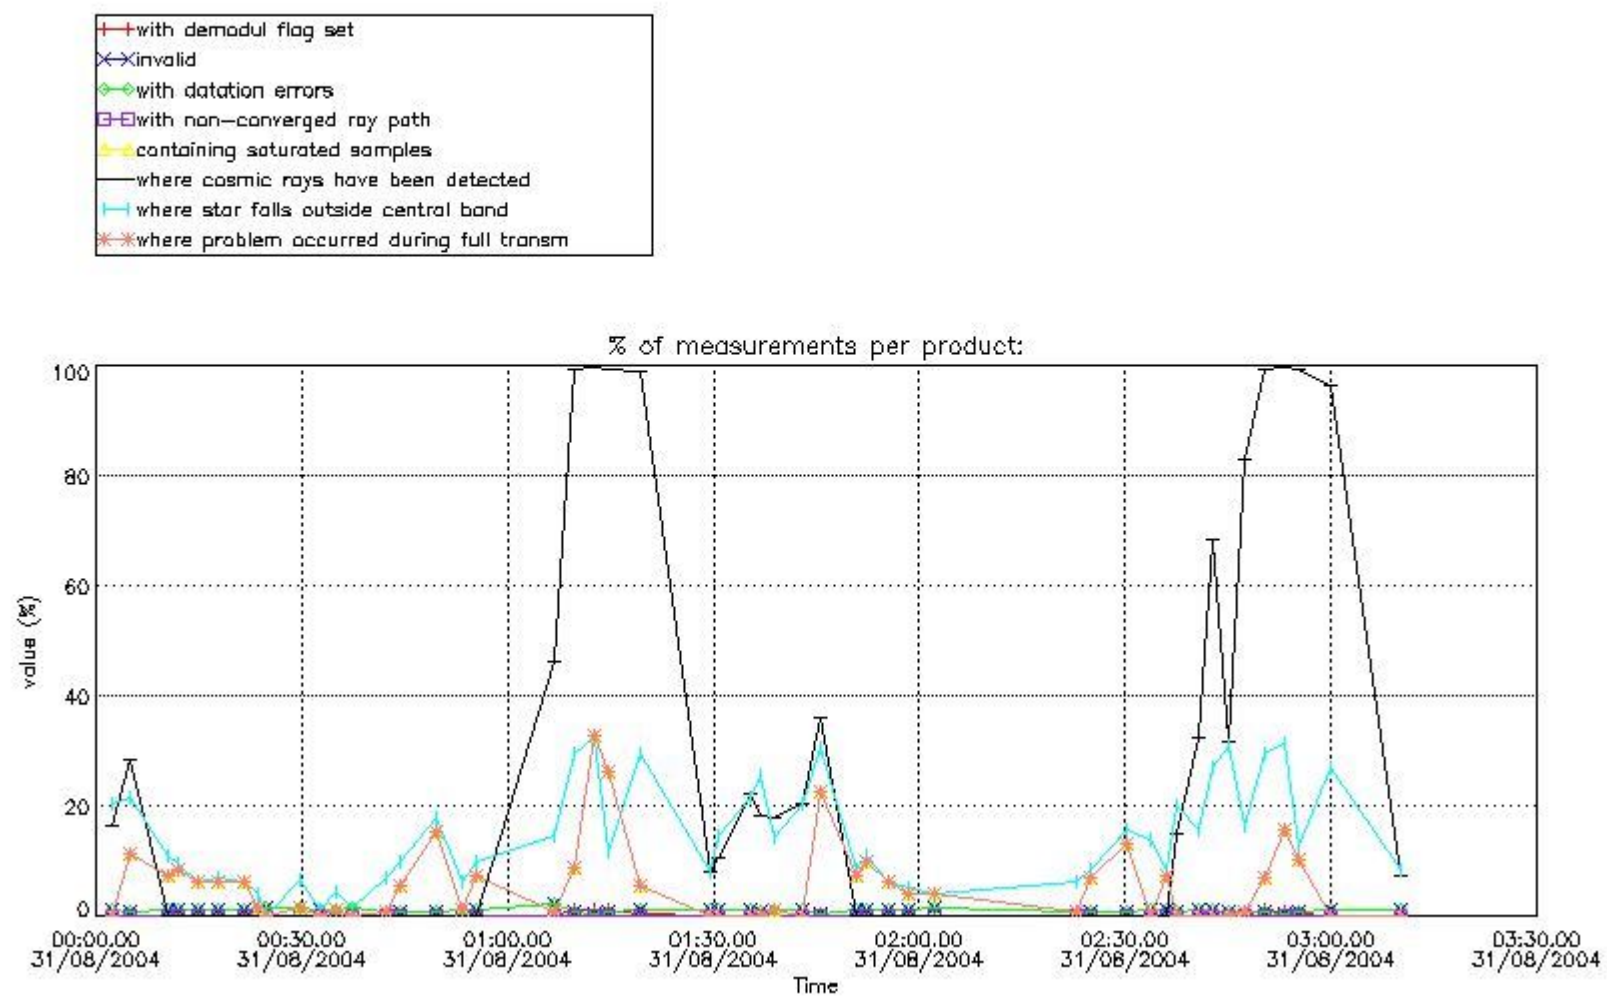

At least one measurement with demodulation flag set:	22.0000 %
Reference spectrum computed from DB:	0.00000 %
Reference spectrum with small number of measurements:	0.00000 %
SATU data not used:	0.00000 %

5.2 Plot quality information per product (time dependant)

5.3 Plot quality information per product (world map)