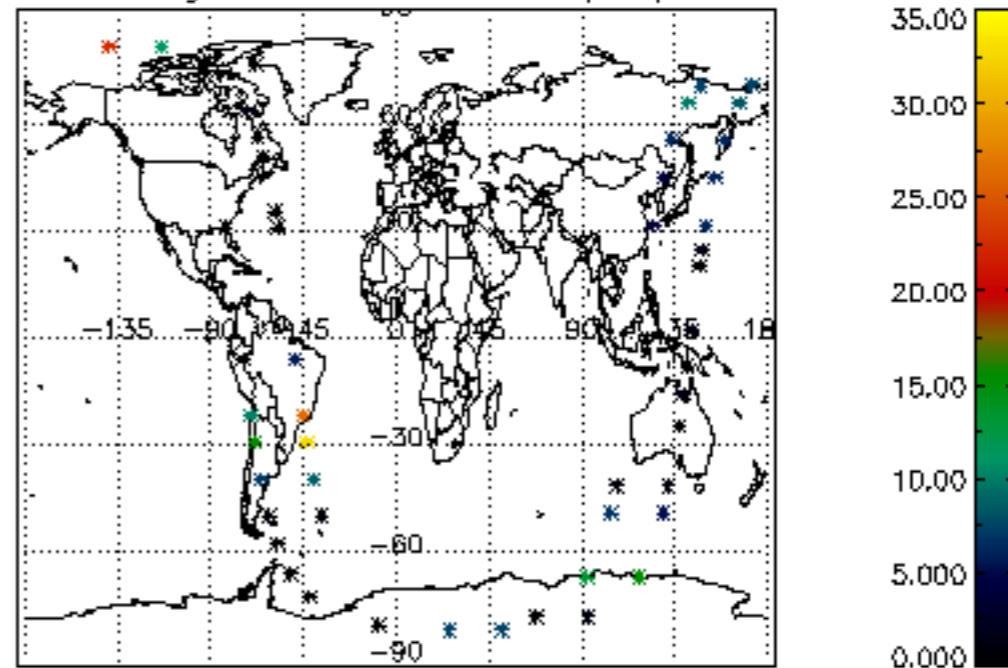

Percentage of cosmic ray hits per profile

Percentage of datation errors per profile

Percentage of star falling outside central band per profile

Percentage of saturation errors per profile

Tangent altitude at which the star is lost