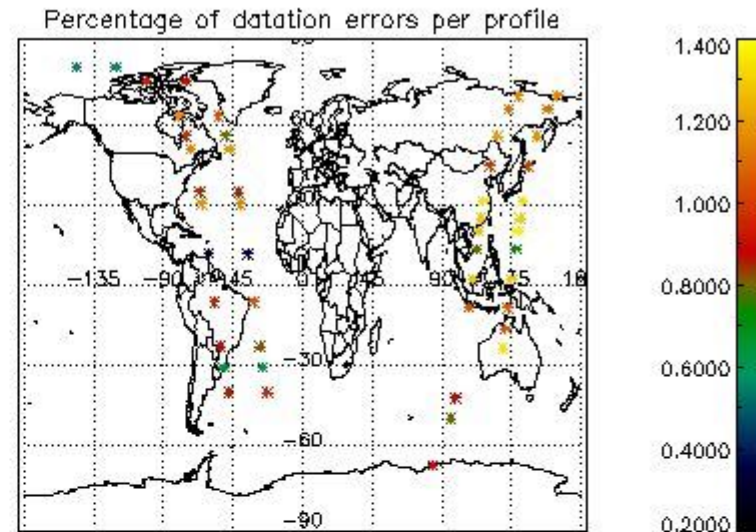

6. Statistics and plot of tangent altitude of the last measurement (DARK & BRIGHT products without errors)

6.1 Statistics on tangent altitude lost:

Statistics	DARK	BRIGHT	TWILIGHT
Mean:	12.415	19.449	13.273
St. deviation:	5.3923	4.7112	3.6787
Maximum:	20.266	28.028	16.739
Minimum:	5.2165	6.8998	6.5101
Number of data:	14.000	29.000	6.0000

6.2 Plot for DARK limb products