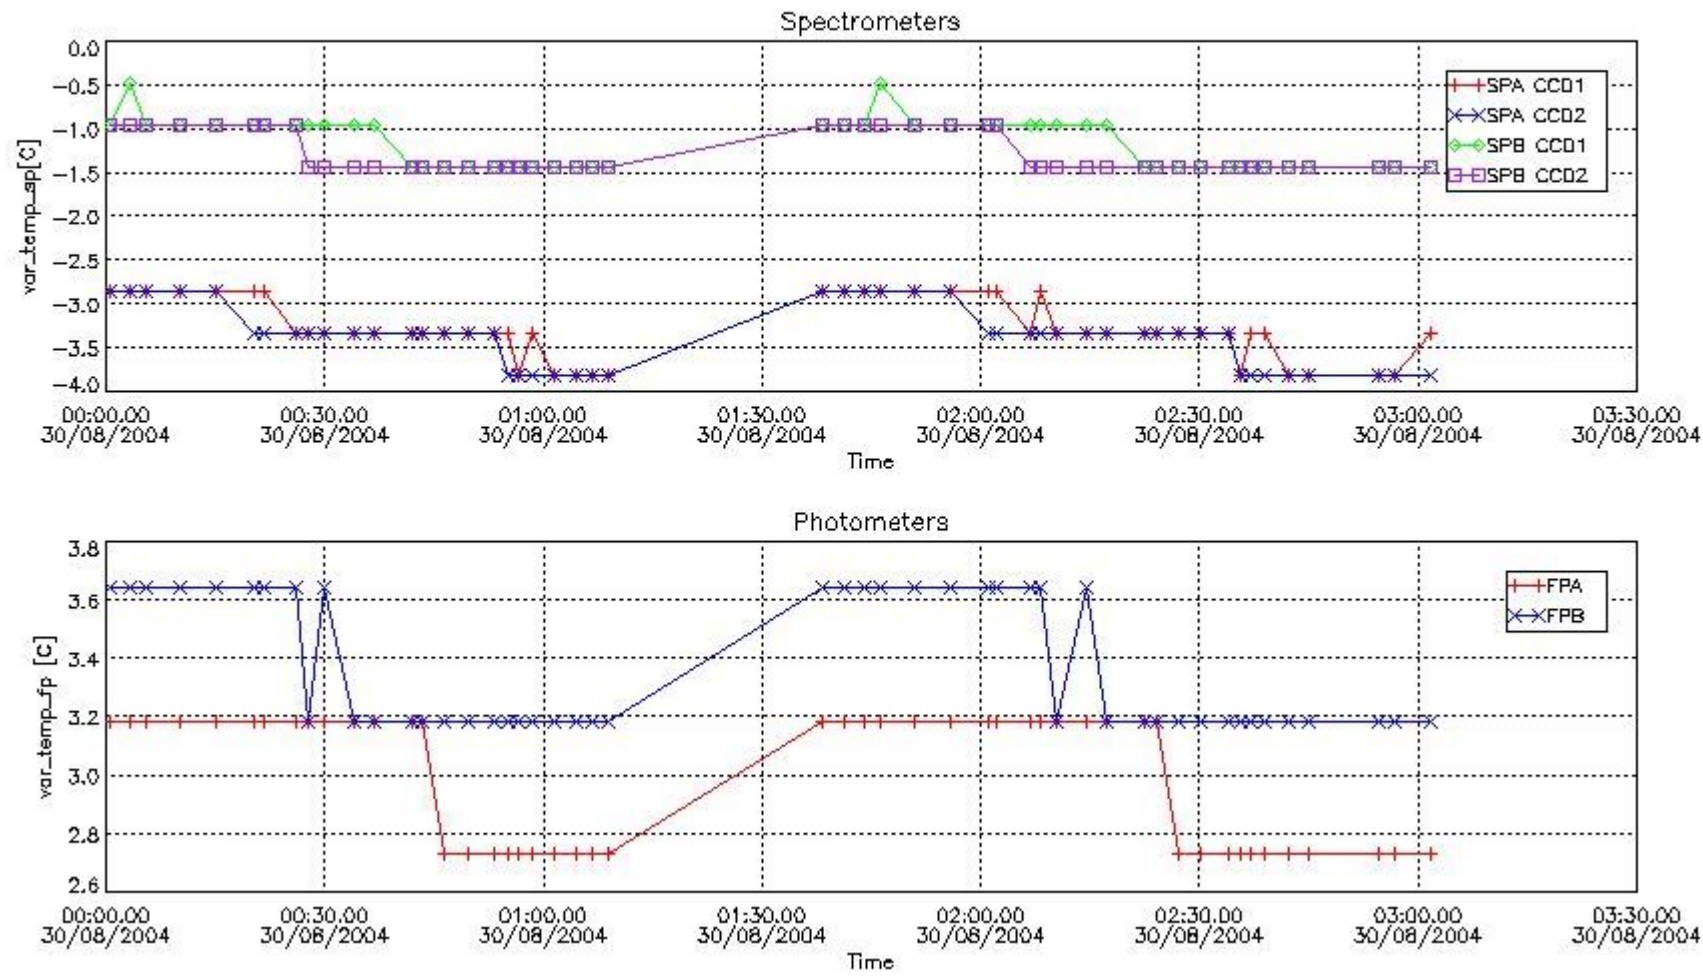

3. Plot of GOMOS spectrometers and photometers temperatures from level 1b data

4. Overview of dark signal processing per product

The Dark Charge (DC) is a temperature-dependant signal added to the useful measurements and it is therefore subtracted from them during the processing. There are two phenomena that produce a continuous increase of the DC: the "hot pixels" (a pixel is "hot" when its DC exceeds by a significant amount its value measured on ground at the same temperature) and the "Random Telegraphic Signal" (abrupt change positive or negative of the CCD pixel signal, random in time, affecting only the DC part of the signal and not the photon generated signal).

In this section a list of products that did not use the Dark Sky Area (DSA) observation for the DC computation is given. It is also provided the mean DC plot per product for dark limb products with no error flag set.

4.1 All products used the DSA observation for the DC computation

4.2 Plot of mean dark charges per product: only products in DARK limb conditions without errors are used