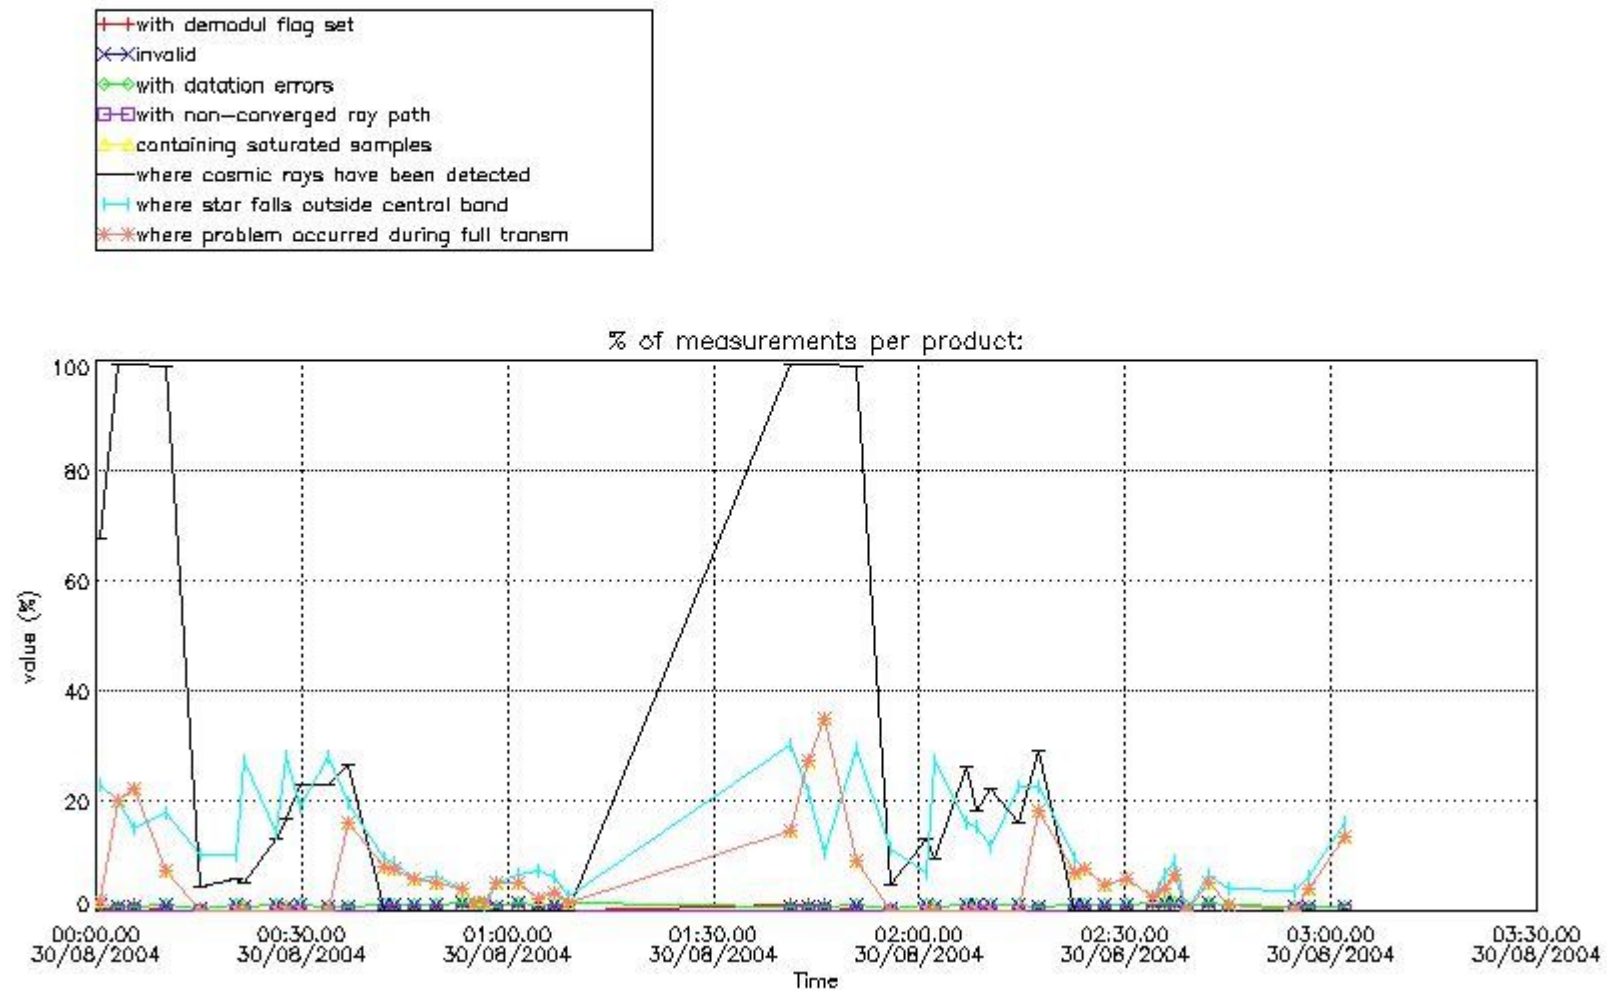

At least one measurement with demodulation flag set:	16.3265 %
Reference spectrum computed from DB:	0.00000 %
Reference spectrum with small number of measurements:	0.00000 %
SATU data not used:	0.00000 %

5.2 Plot quality information per product (time dependant)

5.3 Plot quality information per product (world map)