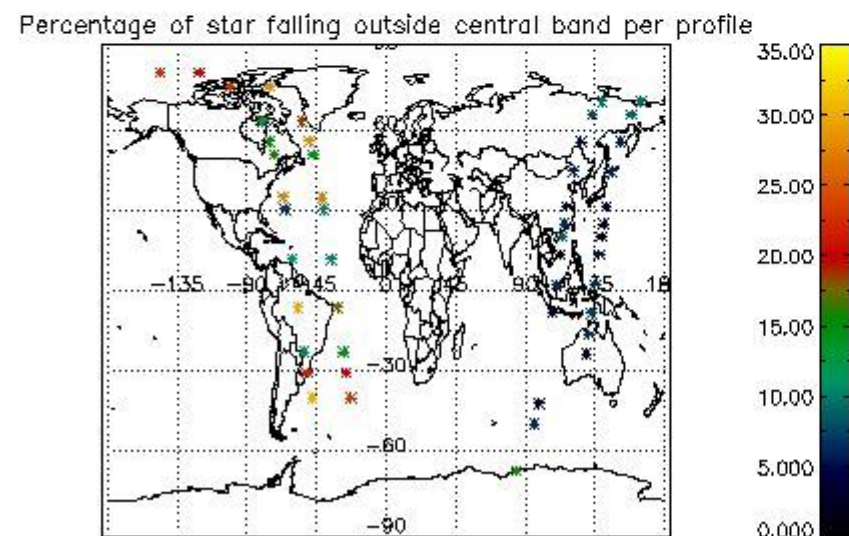

6. Statistics and plot of tangent altitude of the last measurement (DARK & BRIGHT products without errors)

6.1 Statistics on tangent altitude lost:

Statistics	DARK	BRIGHT	TWILIGHT
Mean:	12.415	19.449	13.273
St. deviation:	5.3923	4.7112	3.6787
Maximum:	20.266	28.028	16.739
Minimum:	5.2165	6.8998	6.5101
Number of data:	14.000	29.000	6.0000

6.2 Plot for DARK limb products