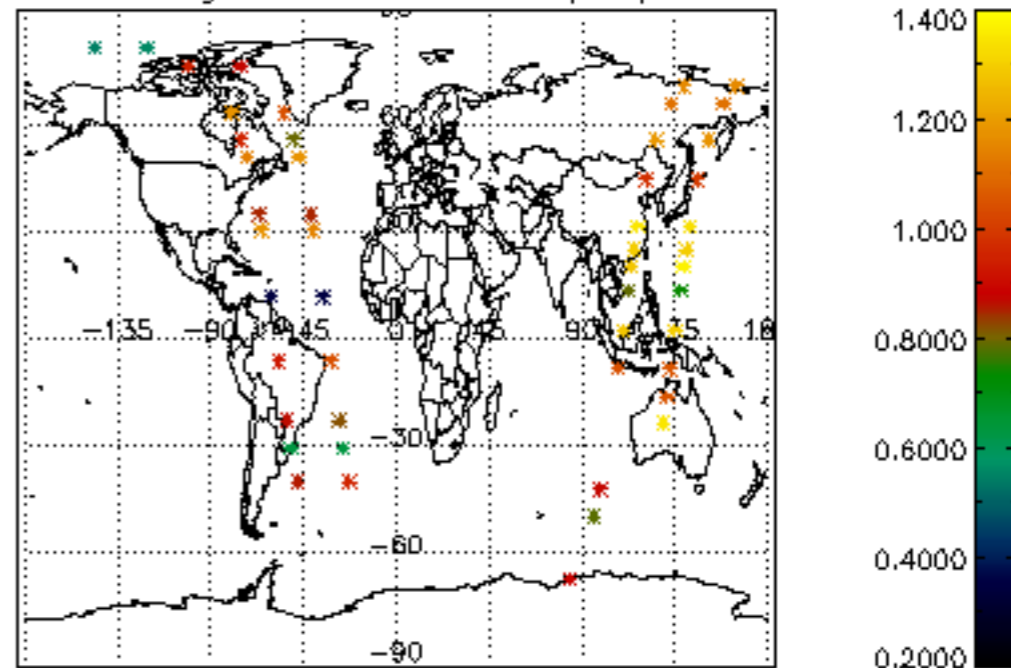

Percentage of cosmic ray hits per profile

Percentage of datation errors per profile

Percentage of star falling outside central band per profile

Percentage of saturation errors per profile

Tangent altitude at which the star is lost