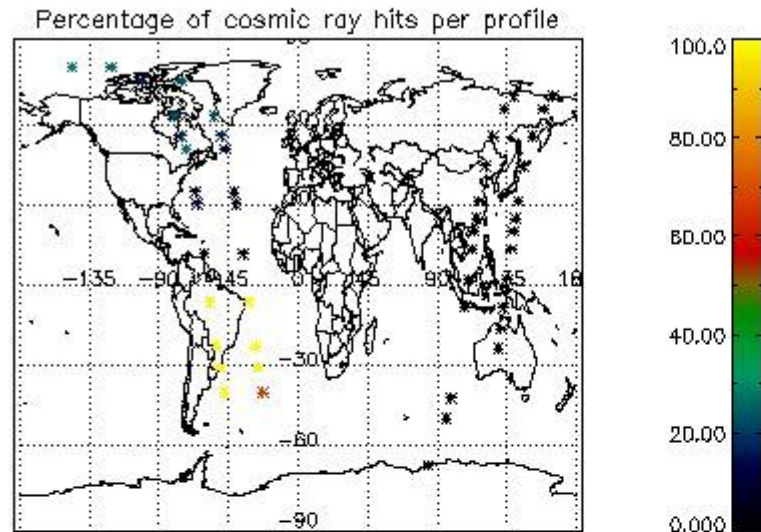

6. Statistics and plot of tangent altitude of the last measurement (DARK & BRIGHT products without errors)

6.1 Statistics on tangent altitude lost:

Statistics	DARK	BRIGHT	TWILIGHT
Mean:	12.415	19.449	13.273
St. deviation:	5.3923	4.7112	3.6787
Maximum:	20.266	28.028	16.739
Minimum:	5.2165	6.8998	6.5101
Number of data:	14.000	29.000	6.0000

6.2 Plot for DARK limb products