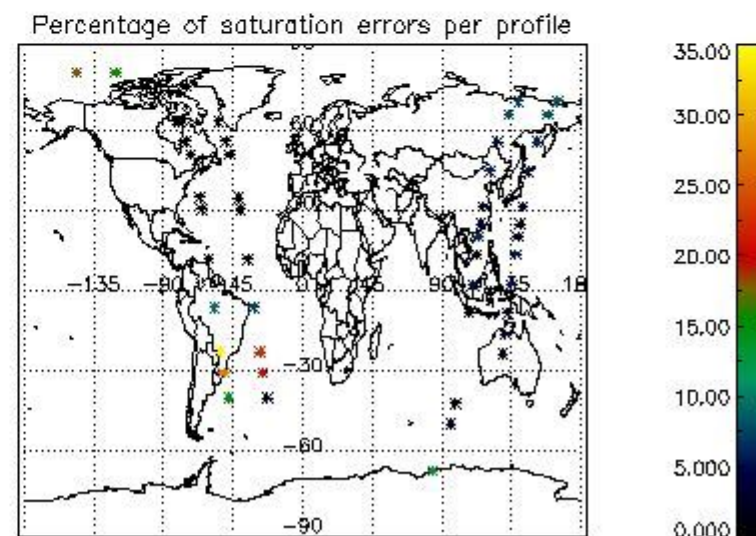

6. Statistics and plot of tangent altitude of the last measurement (DARK & BRIGHT products without errors)

6.1 Statistics on tangent altitude lost:

Statistics	DARK	BRIGHT	TWILIGHT
Mean:	12.415	19.449	13.273
St. deviation:	5.3923	4.7112	3.6787
Maximum:	20.266	28.028	16.739
Minimum:	5.2165	6.8998	6.5101
Number of data:	14.000	29.000	6.0000

6.2 Plot for DARK limb products