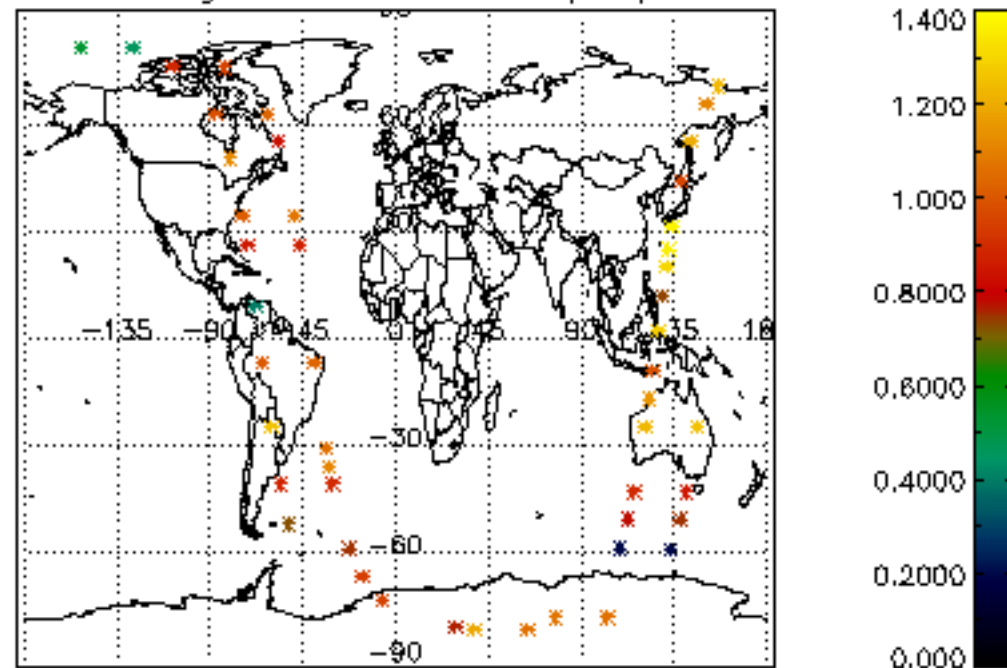

Percentage of datation errors per profile