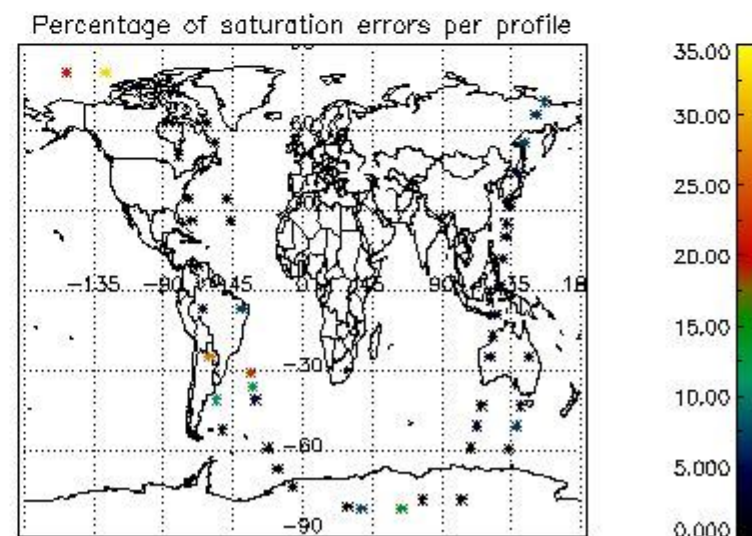

6. Statistics and plot of tangent altitude of the last measurement (DARK & BRIGHT products without errors)

6.1 Statistics on tangent altitude lost:

Statistics	DARK	BRIGHT	TWILIGHT
Mean:	13.516	20.099	14.189
St. deviation:	4.6359	8.2319	5.3123
Maximum:	20.118	39.367	23.384
Minimum:	5.5640	4.7358	7.7804
Number of data:	14.000	25.000	9.0000

6.2 Plot for DARK limb products