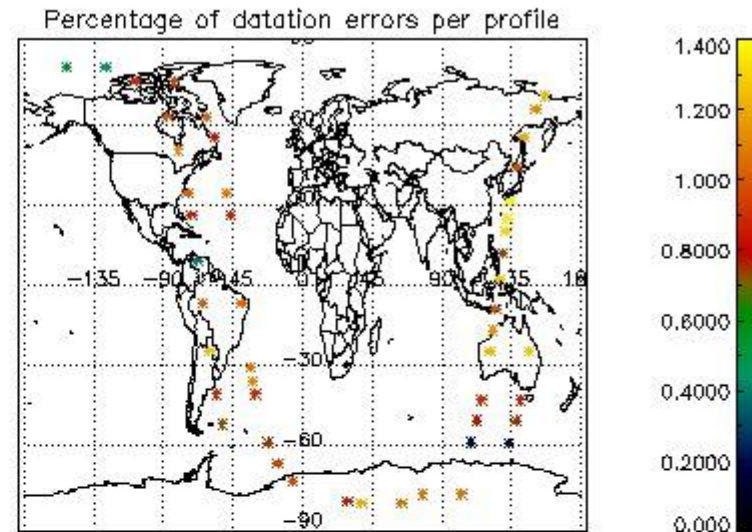

6. Statistics and plot of tangent altitude of the last measurement (DARK & BRIGHT products without errors)

6.1 Statistics on tangent altitude lost:

Statistics	DARK	BRIGHT	TWILIGHT
Mean:	13.516	20.099	14.189
St. deviation:	4.6359	8.2319	5.3123
Maximum:	20.118	39.367	23.384
Minimum:	5.5640	4.7358	7.7804
Number of data:	14.000	25.000	9.0000

6.2 Plot for DARK limb products