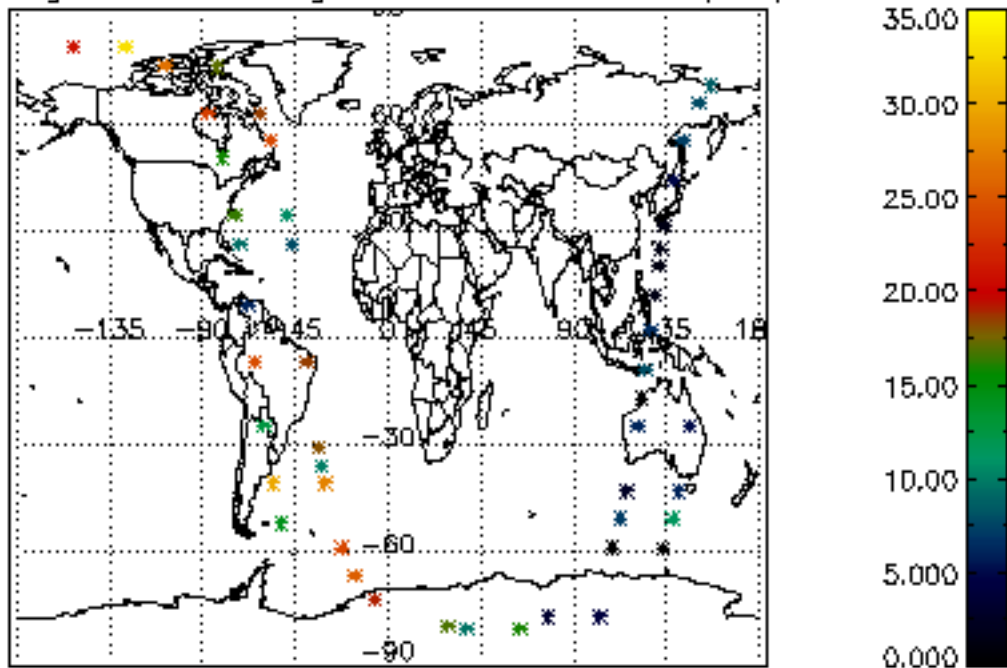

Percentage of star falling outside central band per profile