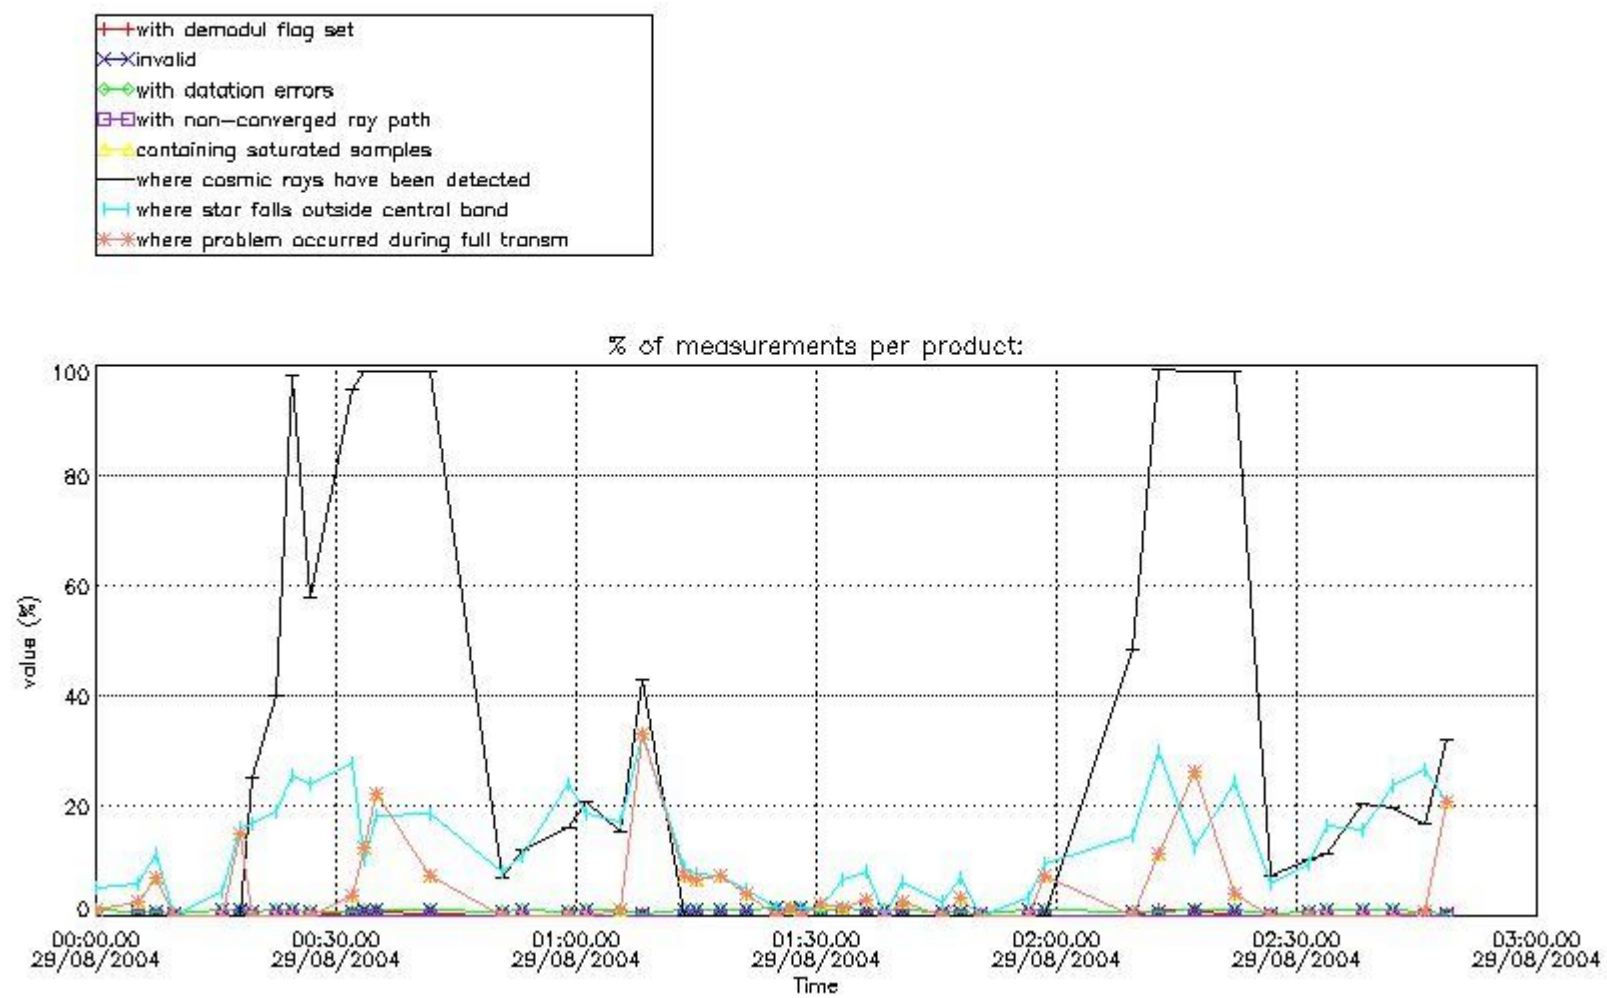

At least one measurement with demodulation flag set:	20.8333 %
Reference spectrum computed from DB:	0.00000 %
Reference spectrum with small number of measurements:	0.00000 %
SATU data not used:	0.00000 %

5.2 Plot quality information per product (time dependant)

5.3 Plot quality information per product (world map)