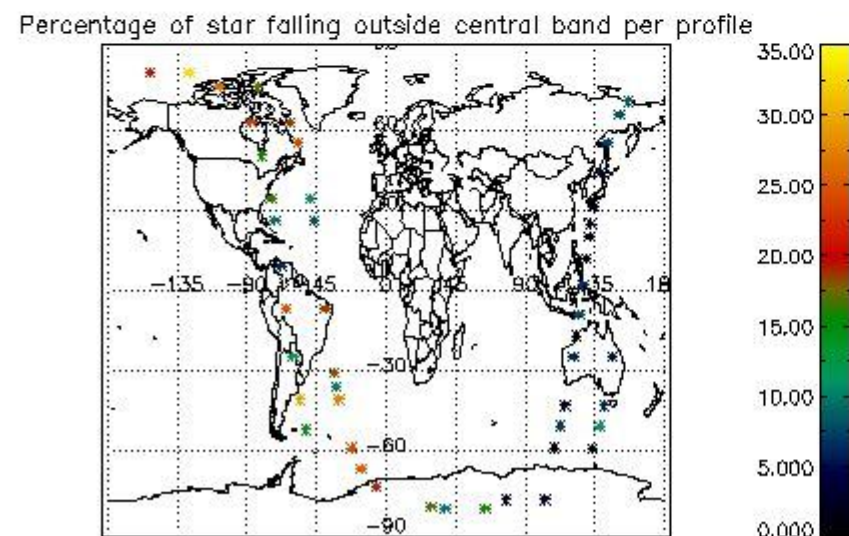

6. Statistics and plot of tangent altitude of the last measurement (DARK & BRIGHT products without errors)

6.1 Statistics on tangent altitude lost:

Statistics	DARK	BRIGHT	TWILIGHT
Mean:	13.516	20.099	14.189
St. deviation:	4.6359	8.2319	5.3123
Maximum:	20.118	39.367	23.384
Minimum:	5.5640	4.7358	7.7804
Number of data:	14.000	25.000	9.0000

6.2 Plot for DARK limb products