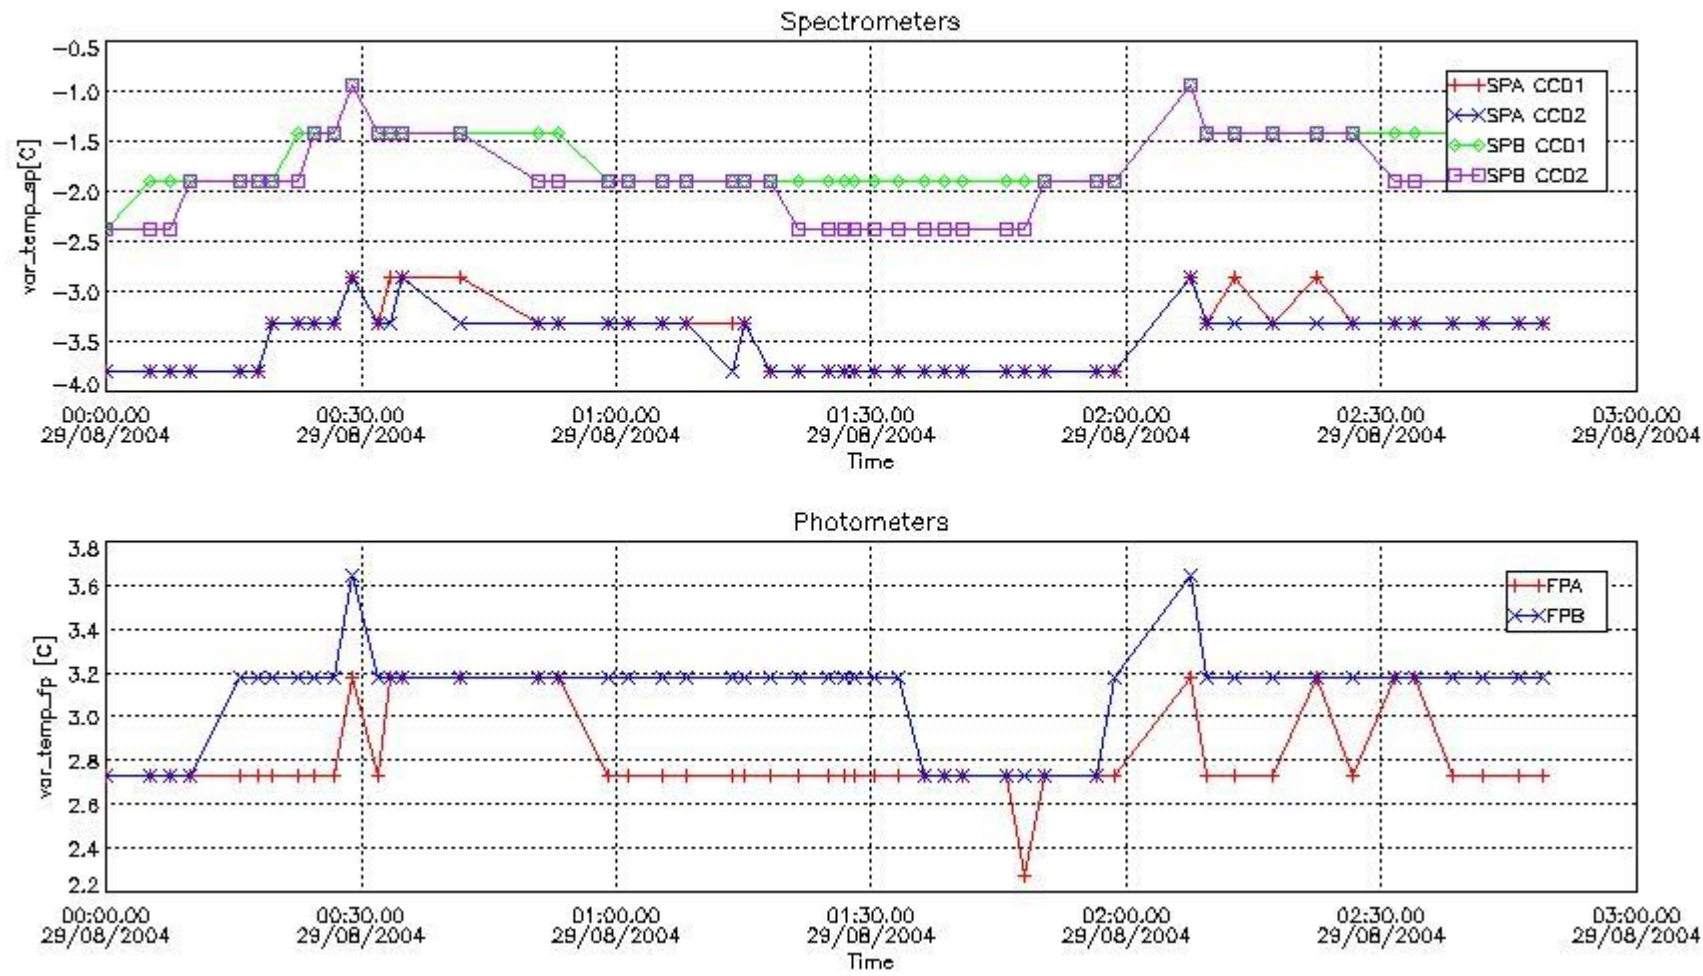

3. Plot of GOMOS spectrometers and photometers temperatures from level 1b data

4. Overview of dark signal processing per product

The Dark Charge (DC) is a temperature-dependant signal added to the useful measurements and it is therefore subtracted from them during the processing. There are two phenomena that produce a continuous increase of the DC: the "hot pixels" (a pixel is "hot" when its DC exceeds by a significant amount its value measured on ground at the same temperature) and the "Random Telegraphic Signal" (abrupt change positive or negative of the CCD pixel signal, random in time, affecting only the DC part of the signal and not the photon generated signal).

In this section a list of products that did not use the Dark Sky Area (DSA) observation for the DC computation is given. It is also provided the mean DC plot per product for dark limb products with no error flag set.

4.1 All products used the DSA observation for the DC computation

4.2 Plot of mean dark charges per product: only products in DARK limb conditions without errors are used