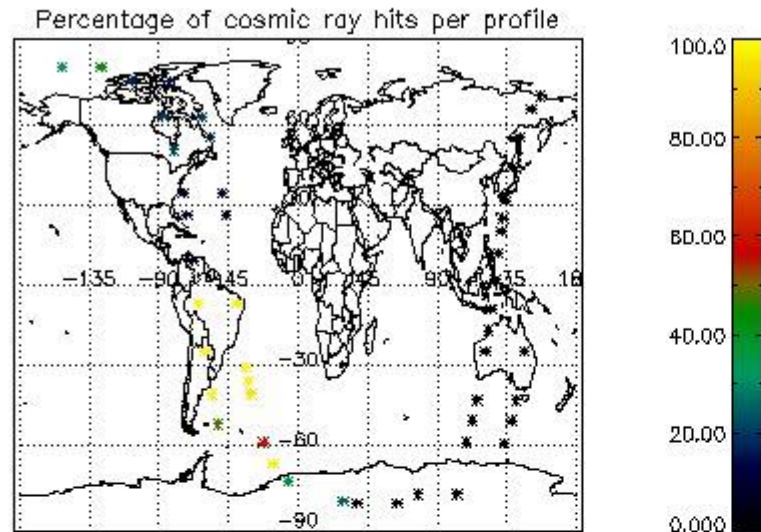

6. Statistics and plot of tangent altitude of the last measurement (DARK & BRIGHT products without errors)

6.1 Statistics on tangent altitude lost:

Statistics	DARK	BRIGHT	TWILIGHT
Mean:	13.516	20.099	14.189
St. deviation:	4.6359	8.2319	5.3123
Maximum:	20.118	39.367	23.384
Minimum:	5.5640	4.7358	7.7804
Number of data:	14.000	25.000	9.0000

6.2 Plot for DARK limb products