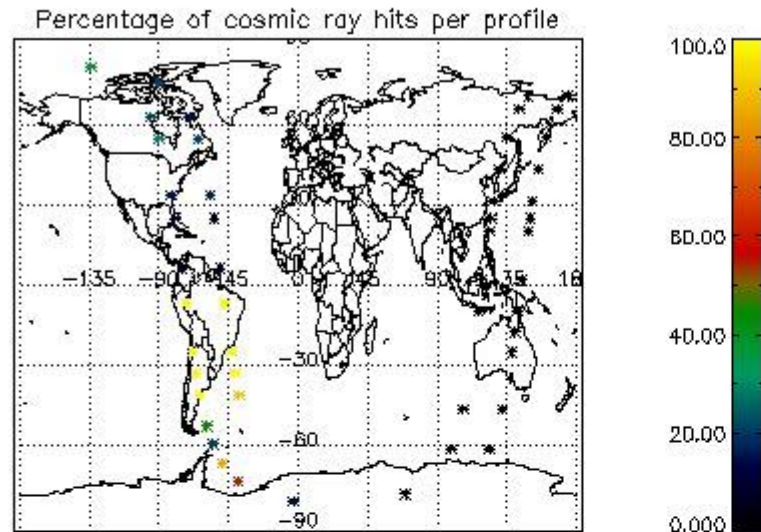

6. Statistics and plot of tangent altitude of the last measurement (DARK & BRIGHT products without errors)

6.1 Statistics on tangent altitude lost:

Statistics	DARK	BRIGHT	TWILIGHT
Mean:	13.241	21.541	13.728
St. deviation:	4.2153	7.5892	2.9754
Maximum:	21.035	45.328	17.481
Minimum:	6.8444	10.332	9.0023
Number of data:	16.000	27.000	7.0000

6.2 Plot for DARK limb products