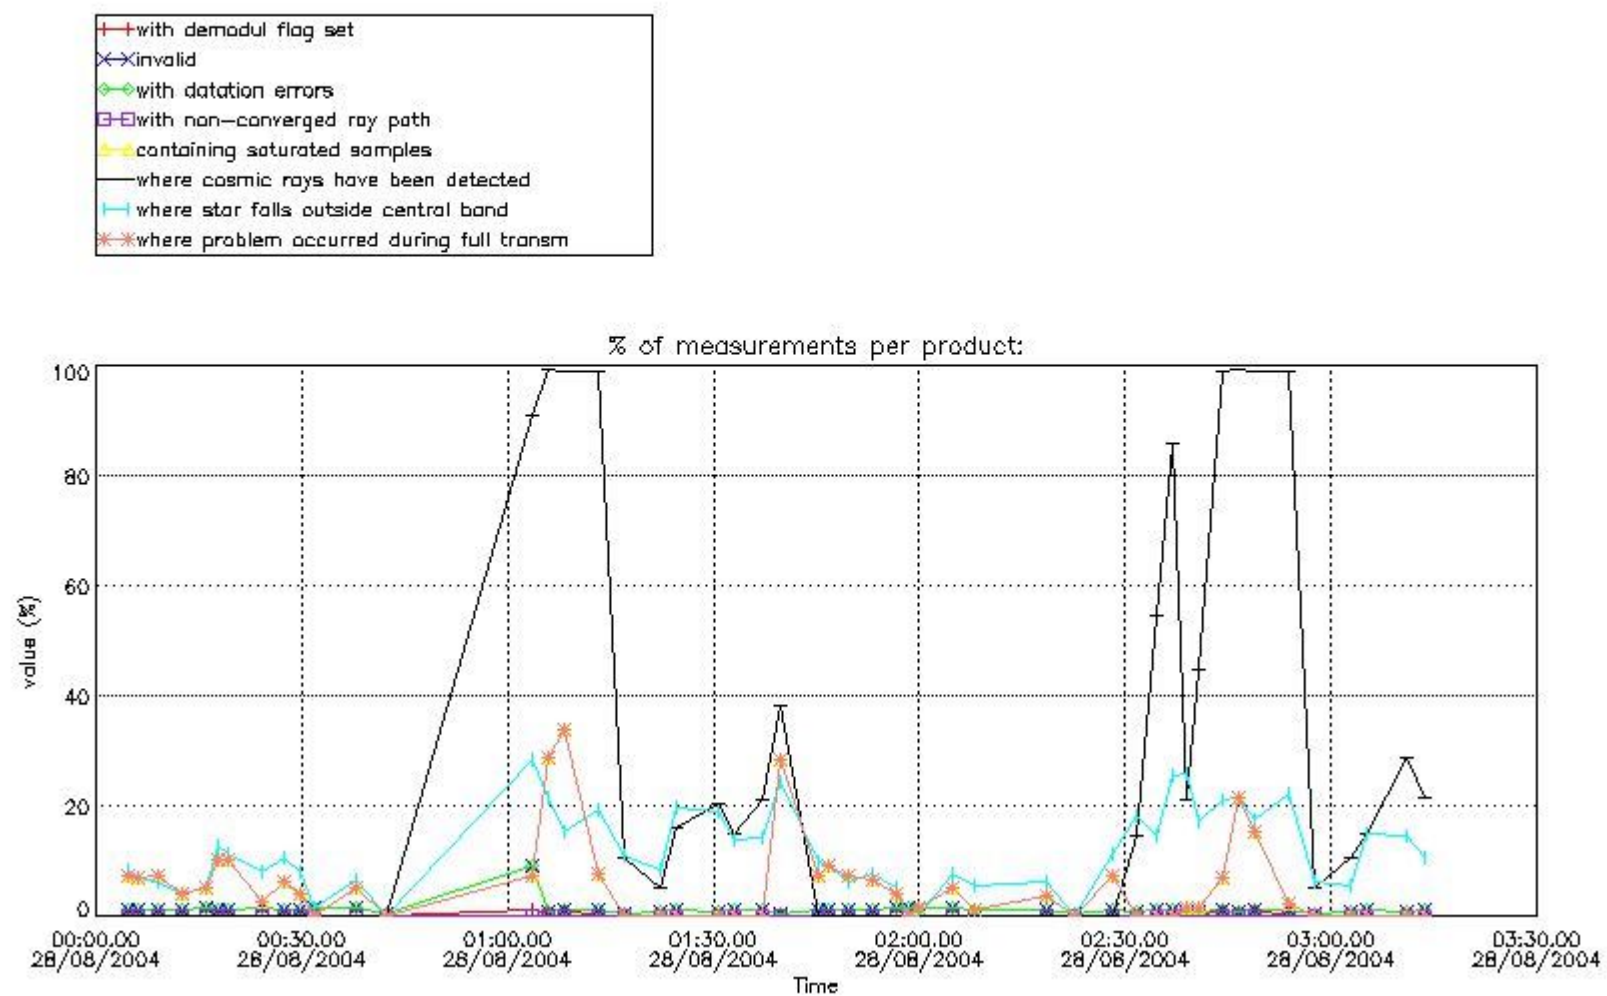

At least one measurement with demodulation flag set:	22.0000 %
Reference spectrum computed from DB:	0.00000 %
Reference spectrum with small number of measurements:	0.00000 %
SATU data not used:	0.00000 %

5.2 Plot quality information per product (time dependant)

5.3 Plot quality information per product (world map)