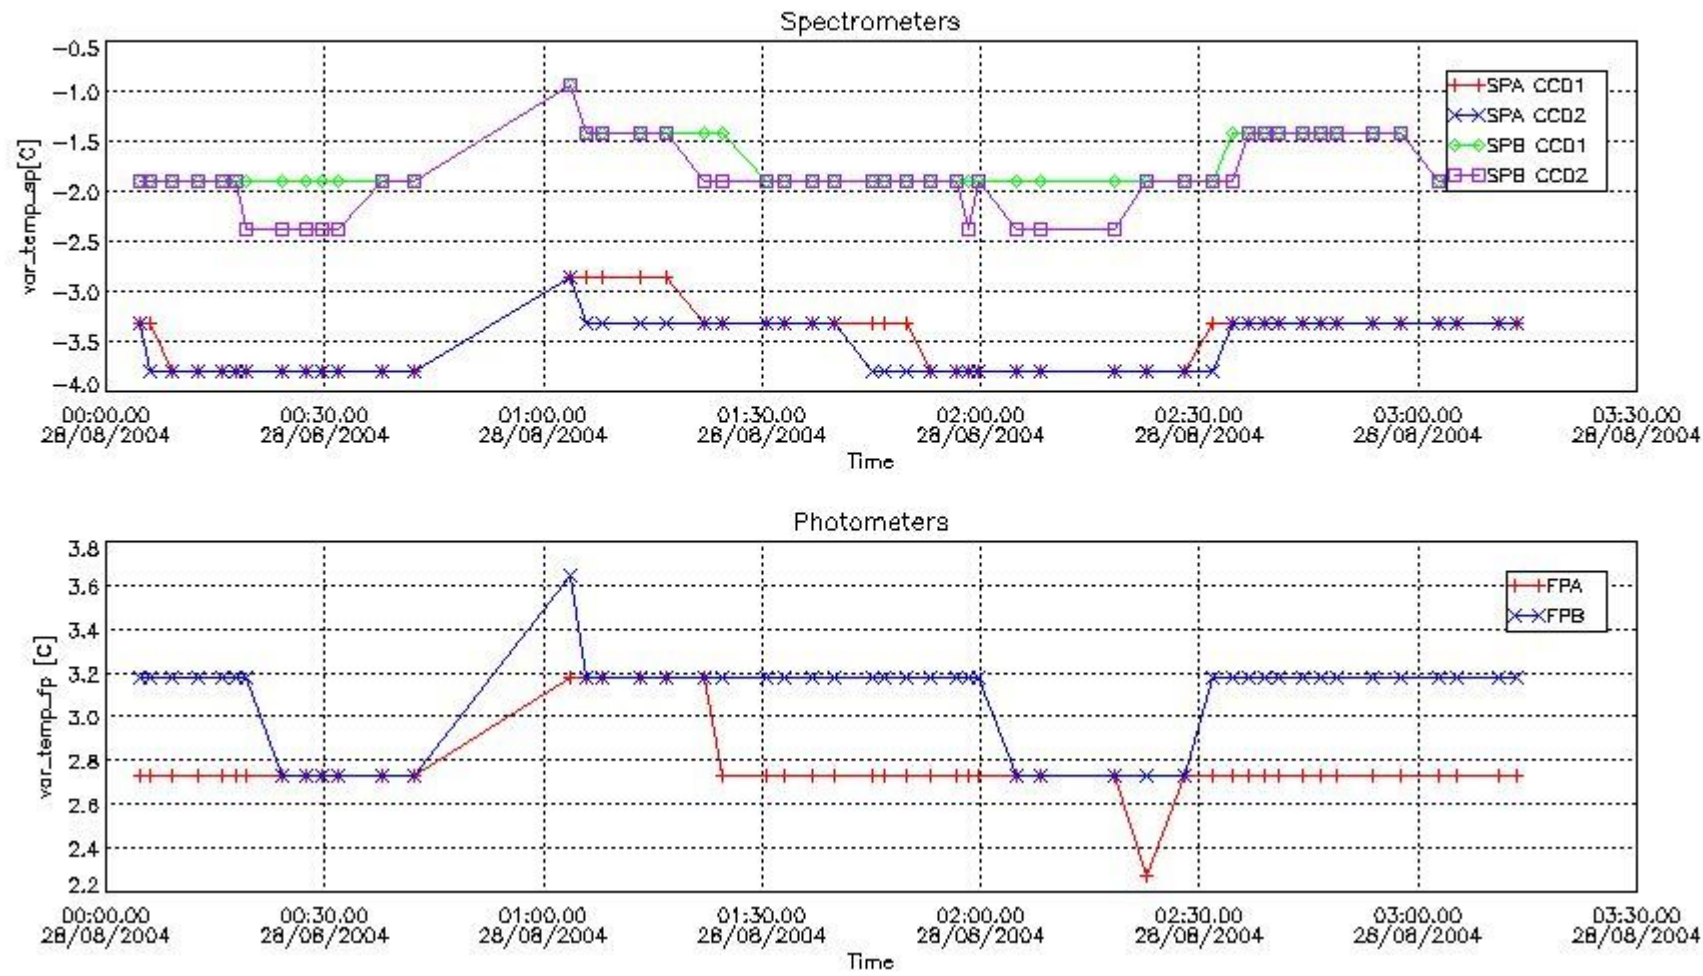

3. Plot of GOMOS spectrometers and photometers temperatures from level 1b data

4. Overview of dark signal processing per product

The Dark Charge (DC) is a temperature-dependant signal added to the useful measurements and it is therefore subtracted from them during the processing. There are two phenomena that produce a continuous increase of the DC: the "hot pixels" (a pixel is "hot" when its DC exceeds by a significant amount its value measured on ground at the same temperature) and the "Random Telegraphic Signal" (abrupt change positive or negative of the CCD pixel signal, random in time, affecting only the DC part of the signal and not the photon generated signal).

In this section a list of products that did not use the Dark Sky Area (DSA) observation for the DC computation is given. It is also provided the mean DC plot per product for dark limb products with no error flag set.

4.1 All products used the DSA observation for the DC computation

4.2 Plot of mean dark charges per product: only products in DARK limb conditions without errors are used