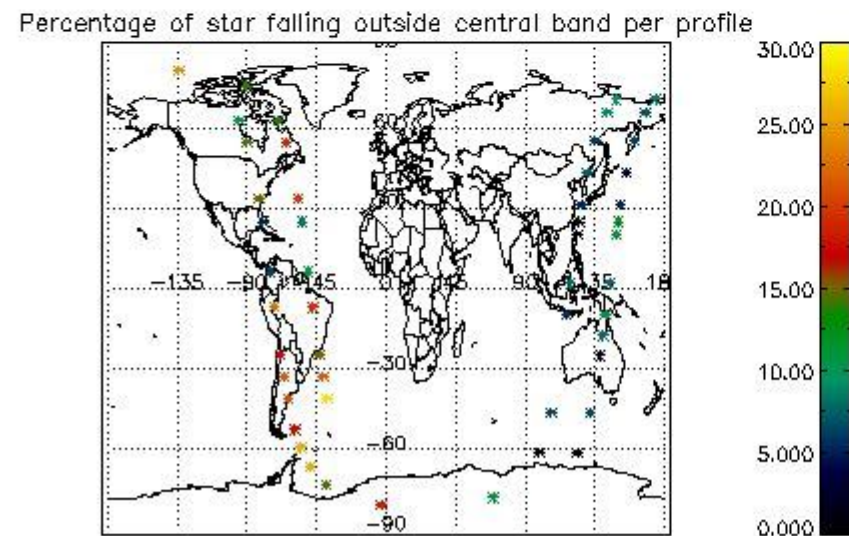

5.2 Plot quality information per product (time dependant)

5.3 Plot quality information per product (world map)

6. Statistics and plot of tangent altitude of the last measurement (DARK & BRIGHT products without errors)