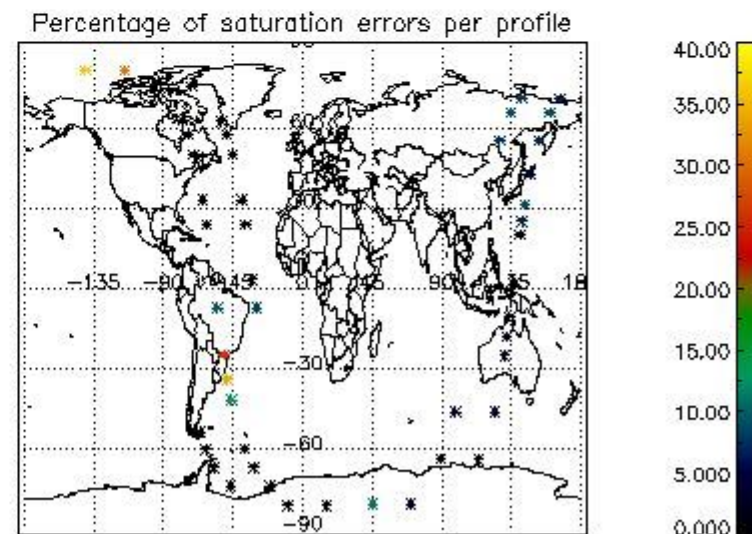

6. Statistics and plot of tangent altitude of the last measurement (DARK & BRIGHT products without errors)

6.1 Statistics on tangent altitude lost:

Statistics	DARK	BRIGHT	TWILIGHT
Mean:	13.285	19.199	15.926
St. deviation:	4.2919	8.0949	10.851
Maximum:	18.563	49.855	50.279
Minimum:	5.4897	6.8828	6.5562
Number of data:	13.000	23.000	13.000

6.2 Plot for DARK limb products