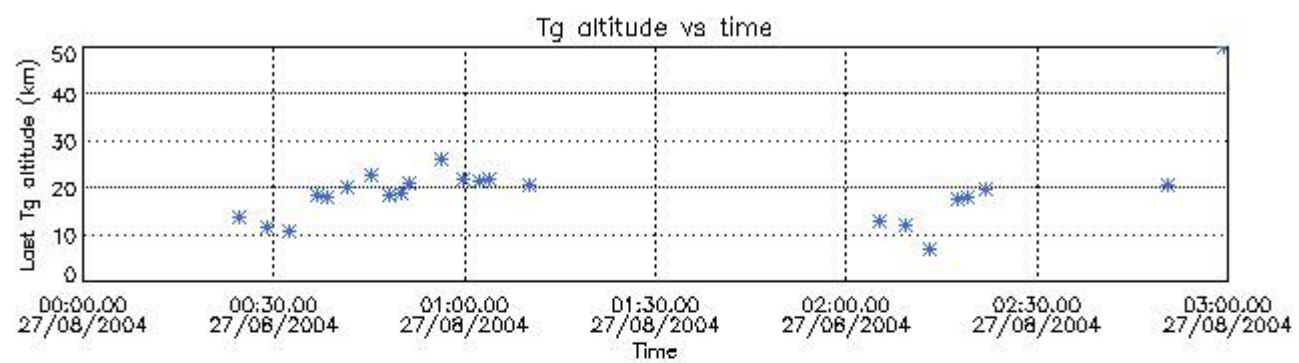

6.1 Statistics on tangent altitude lost:

Statistics	DARK	BRIGHT	TWILIGHT
Mean:	13.285	19.199	15.926
St. deviation:	4.2919	8.0949	10.851
Maximum:	18.563	49.855	50.279
Minimum:	5.4897	6.8828	6.5562
Number of data:	13.000	23.000	13.000

6.2 Plot for DARK limb products

Tangent altitude at which the star is lost

6.3 Plot for BRIGHT limb products

Tangent altitude at which the star is lost

6.3 Plot for TWILIGHT limb products

Tangent altitude at which the star is lost