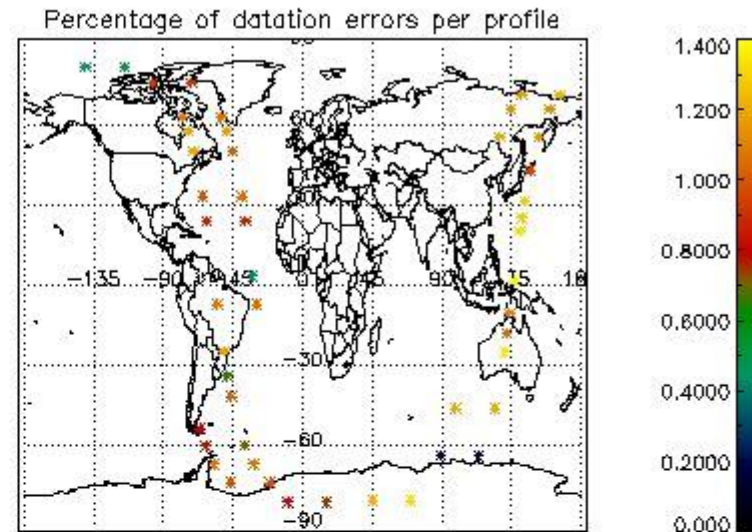

6. Statistics and plot of tangent altitude of the last measurement (DARK & BRIGHT products without errors)

6.1 Statistics on tangent altitude lost:

Statistics	DARK	BRIGHT	TWILIGHT
Mean:	13.285	19.199	15.926
St. deviation:	4.2919	8.0949	10.851
Maximum:	18.563	49.855	50.279
Minimum:	5.4897	6.8828	6.5562
Number of data:	13.000	23.000	13.000

6.2 Plot for DARK limb products