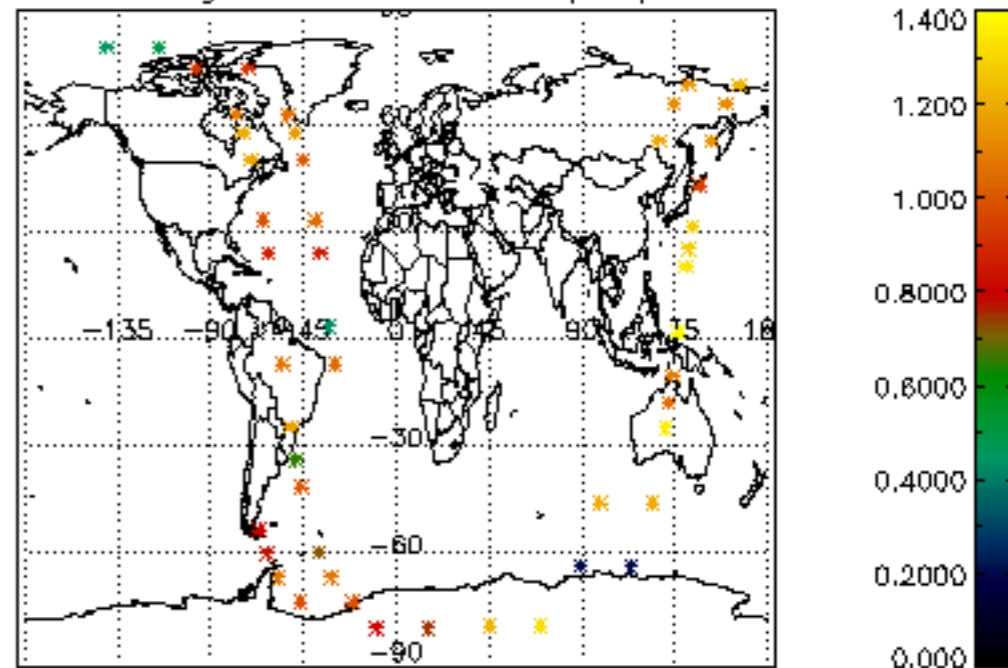

Percentage of datation errors per profile