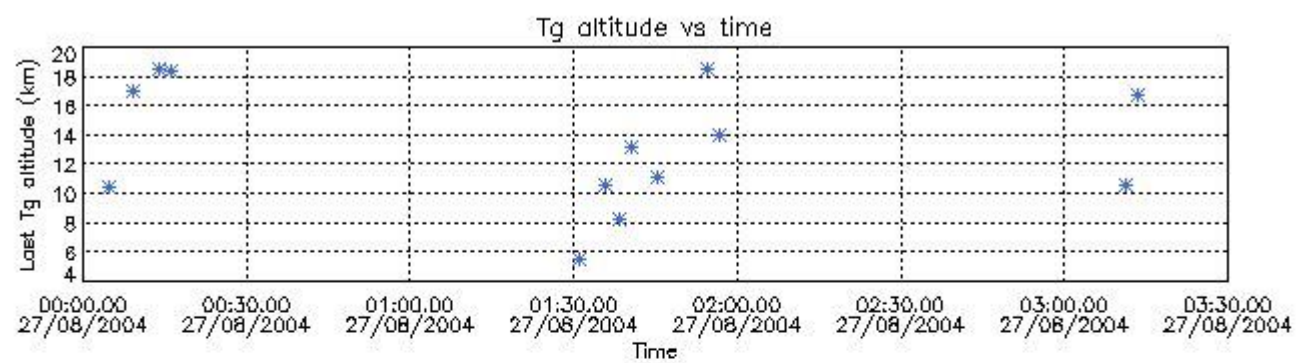

Tangent altitude at which the star is lost

6.3 Plot for BRIGHT limb products