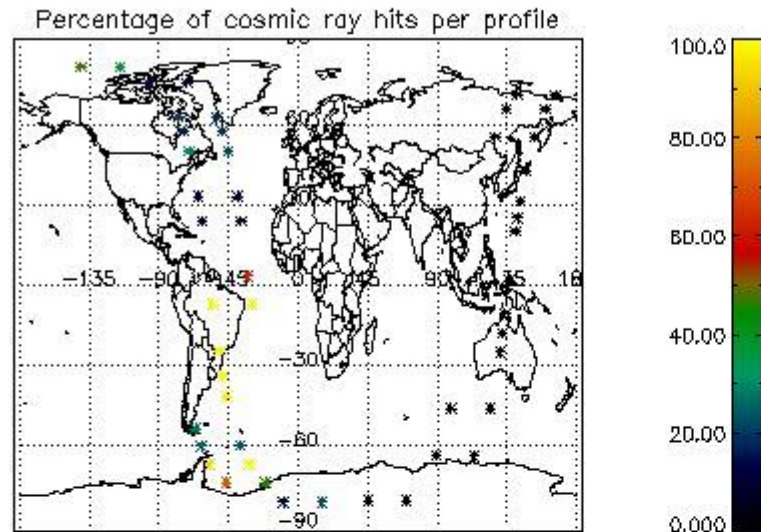

6. Statistics and plot of tangent altitude of the last measurement (DARK & BRIGHT products without errors)

6.1 Statistics on tangent altitude lost:

Statistics	DARK	BRIGHT	TWILIGHT
Mean:	13.285	19.199	15.926
St. deviation:	4.2919	8.0949	10.851
Maximum:	18.563	49.855	50.279
Minimum:	5.4897	6.8828	6.5562
Number of data:	13.000	23.000	13.000

6.2 Plot for DARK limb products