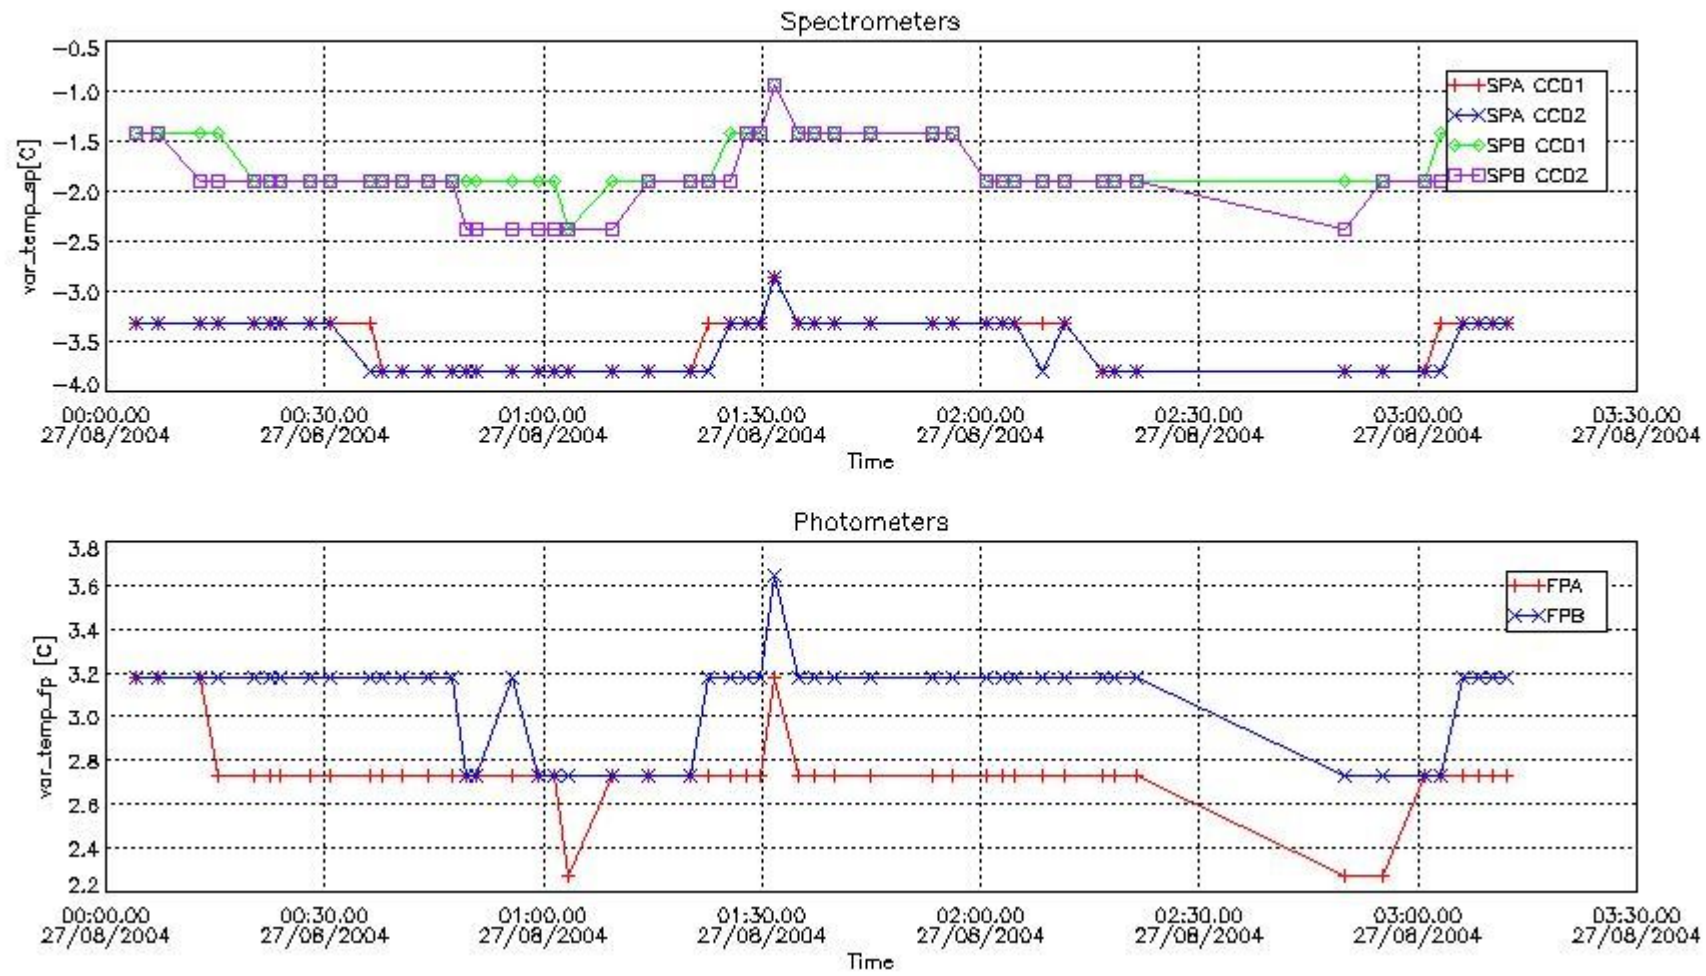

3. Plot of GOMOS spectrometers and photometers temperatures from level 1b data

4. Overview of dark signal processing per product

The Dark Charge (DC) is a temperature-dependant signal added to the useful measurements and it is therefore subtracted from them during the processing. There are two phenomena that produce a continuous increase of the DC: the "hot pixels" (a pixel is "hot" when its DC exceeds by a significant amount its value measured on ground at the same temperature) and the "Random Telegraphic Signal" (abrupt change positive or negative of the CCD pixel signal, random in time, affecting only the DC part of the signal and not the photon generated signal).

In this section a list of products that did not use the Dark Sky Area (DSA) observation for the DC computation is given. It is also provided the mean DC plot per product for dark limb products with no error flag set.

4.1 All products used the DSA observation for the DC computation

4.2 Plot of mean dark charges per product: only products in DARK limb conditions without errors are used