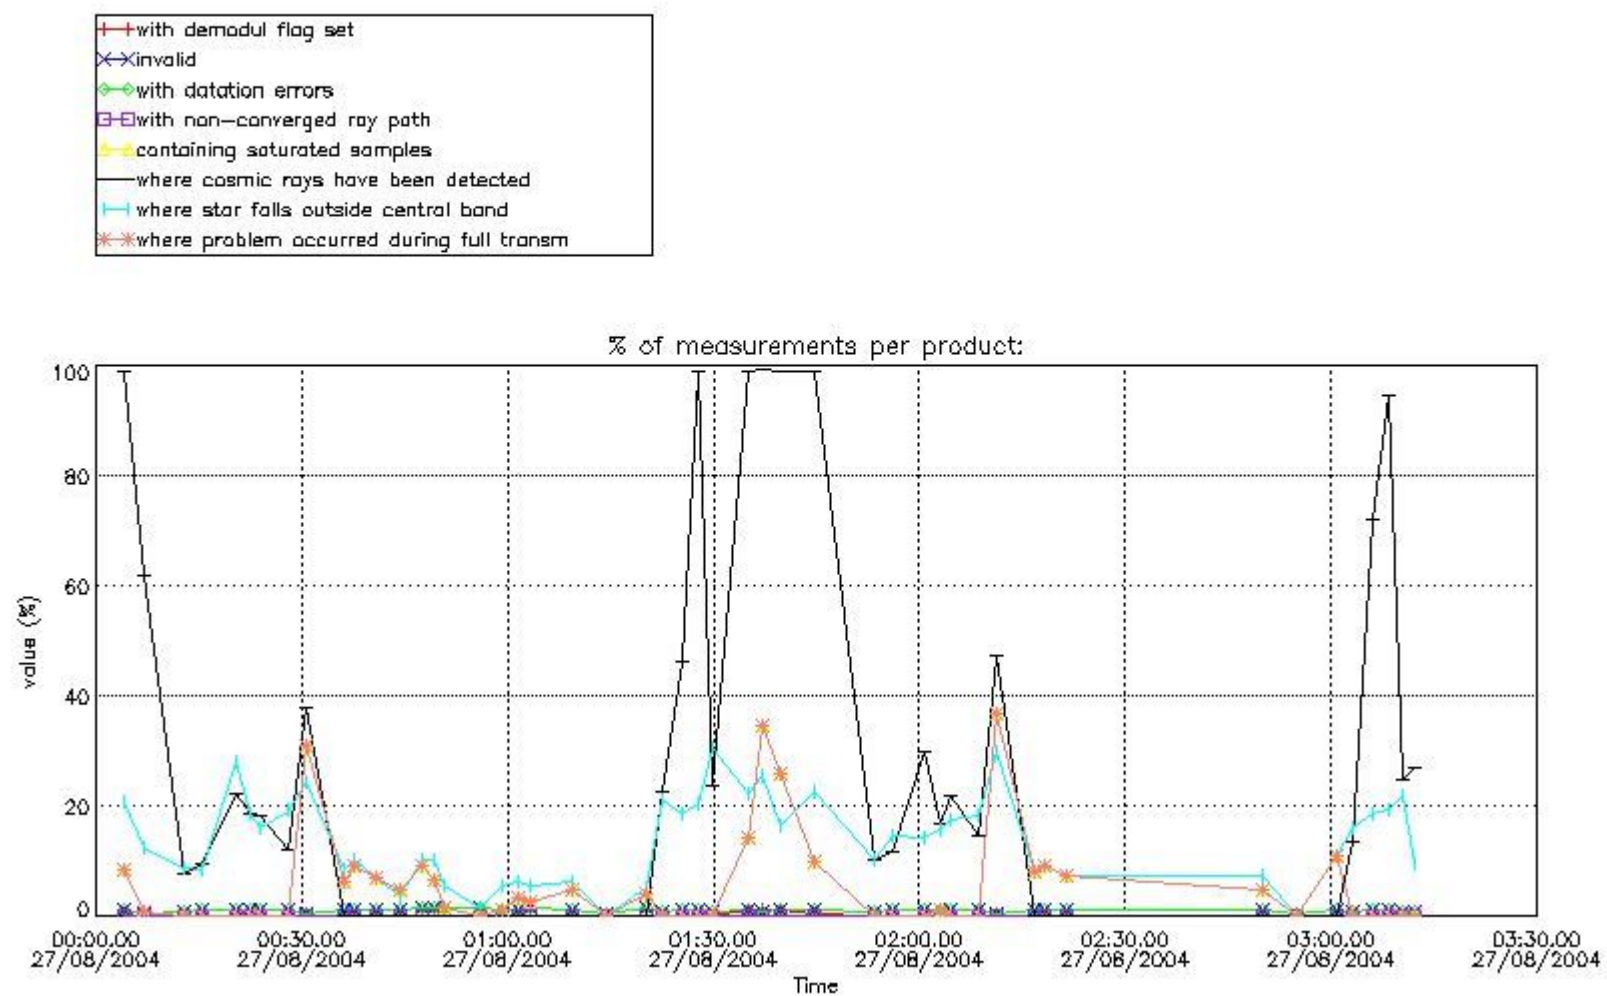

At least one measurement with demodulation flag set:	18.3673 %
Reference spectrum computed from DB:	0.00000 %
Reference spectrum with small number of measurements:	0.00000 %
SATU data not used:	0.00000 %

5.2 Plot quality information per product (time dependant)

5.3 Plot quality information per product (world map)