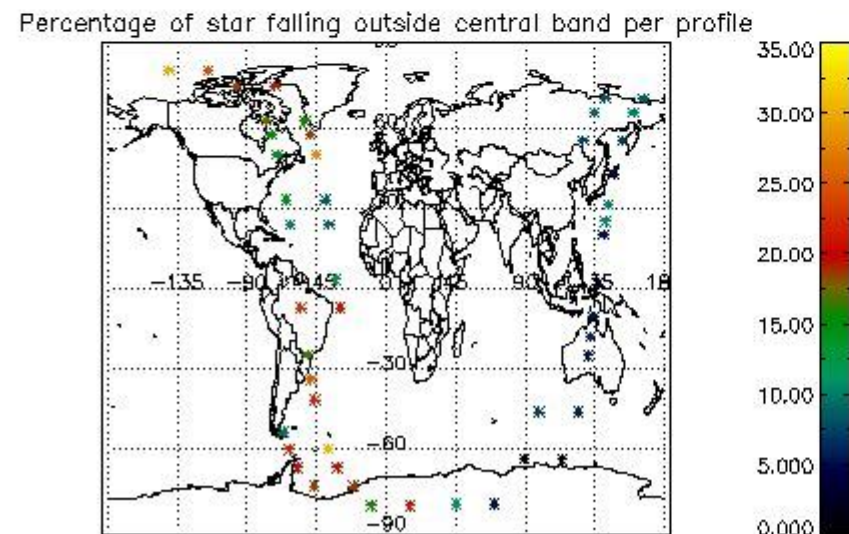

6. Statistics and plot of tangent altitude of the last measurement (DARK & BRIGHT products without errors)

6.1 Statistics on tangent altitude lost:

Statistics	DARK	BRIGHT	TWILIGHT
Mean:	13.285	19.199	15.926
St. deviation:	4.2919	8.0949	10.851
Maximum:	18.563	49.855	50.279
Minimum:	5.4897	6.8828	6.5562
Number of data:	13.000	23.000	13.000

6.2 Plot for DARK limb products