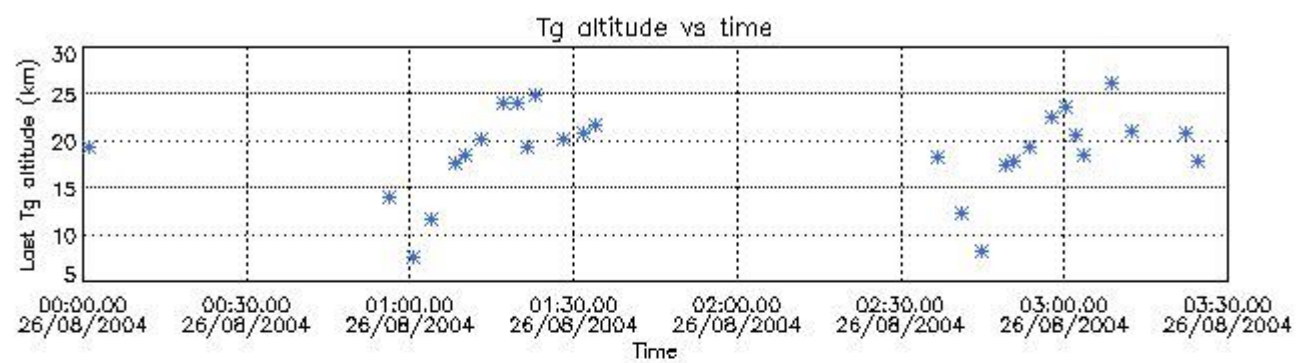

6.1 Statistics on tangent altitude lost:

Statistics	DARK	BRIGHT	TWILIGHT
Mean:	12.690	18.867	19.995
St. deviation:	4.6918	4.5998	13.929
Maximum:	20.214	26.203	53.740
Minimum:	6.2295	7.6651	11.425
Number of data:	14.000	28.000	8.0000

6.2 Plot for DARK limb products

Tangent altitude at which the star is lost

6.3 Plot for BRIGHT limb products

Tangent altitude at which the star is lost

6.3 Plot for TWILIGHT limb products

Tangent altitude at which the star is lost