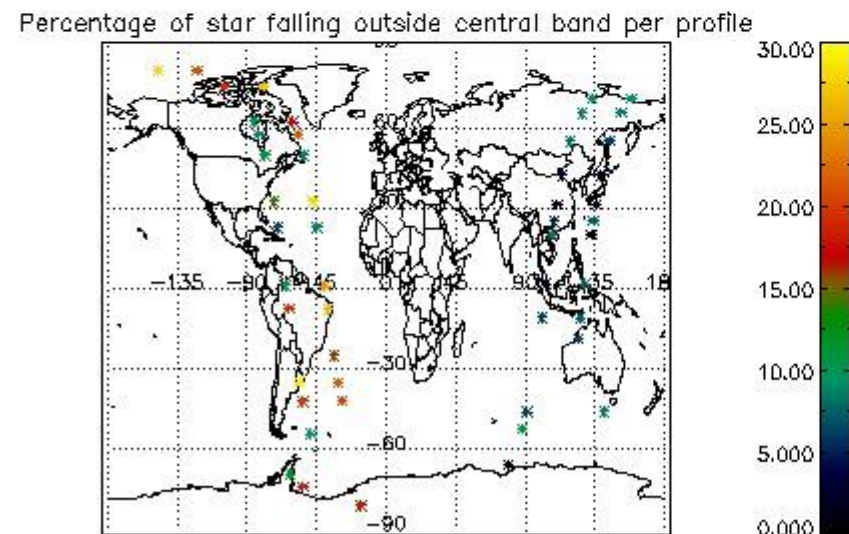

6. Statistics and plot of tangent altitude of the last measurement (DARK & BRIGHT products without errors)

6.1 Statistics on tangent altitude lost:

Statistics	DARK	BRIGHT	TWILIGHT
Mean:	12.690	18.867	19.995
St. deviation:	4.6918	4.5998	13.929
Maximum:	20.214	26.203	53.740
Minimum:	6.2295	7.6651	11.425
Number of data:	14.000	28.000	8.0000

6.2 Plot for DARK limb products