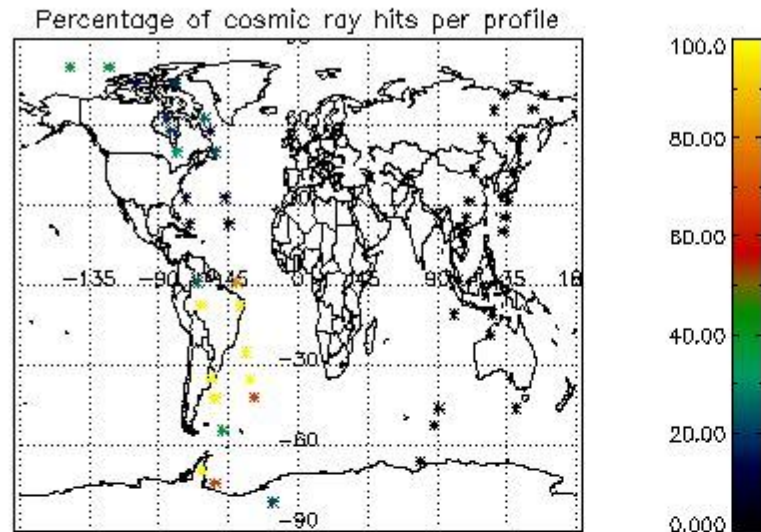

6. Statistics and plot of tangent altitude of the last measurement (DARK & BRIGHT products without errors)

6.1 Statistics on tangent altitude lost:

Statistics	DARK	BRIGHT	TWILIGHT
Mean:	12.690	18.867	19.995
St. deviation:	4.6918	4.5998	13.929
Maximum:	20.214	26.203	53.740
Minimum:	6.2295	7.6651	11.425
Number of data:	14.000	28.000	8.0000

6.2 Plot for DARK limb products