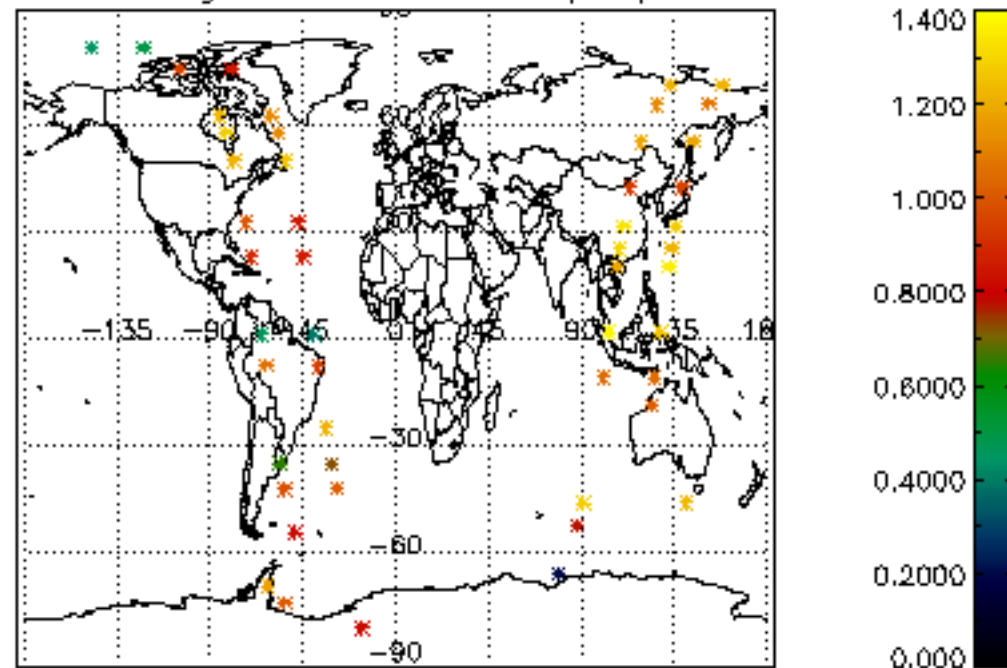

Percentage of datation errors per profile