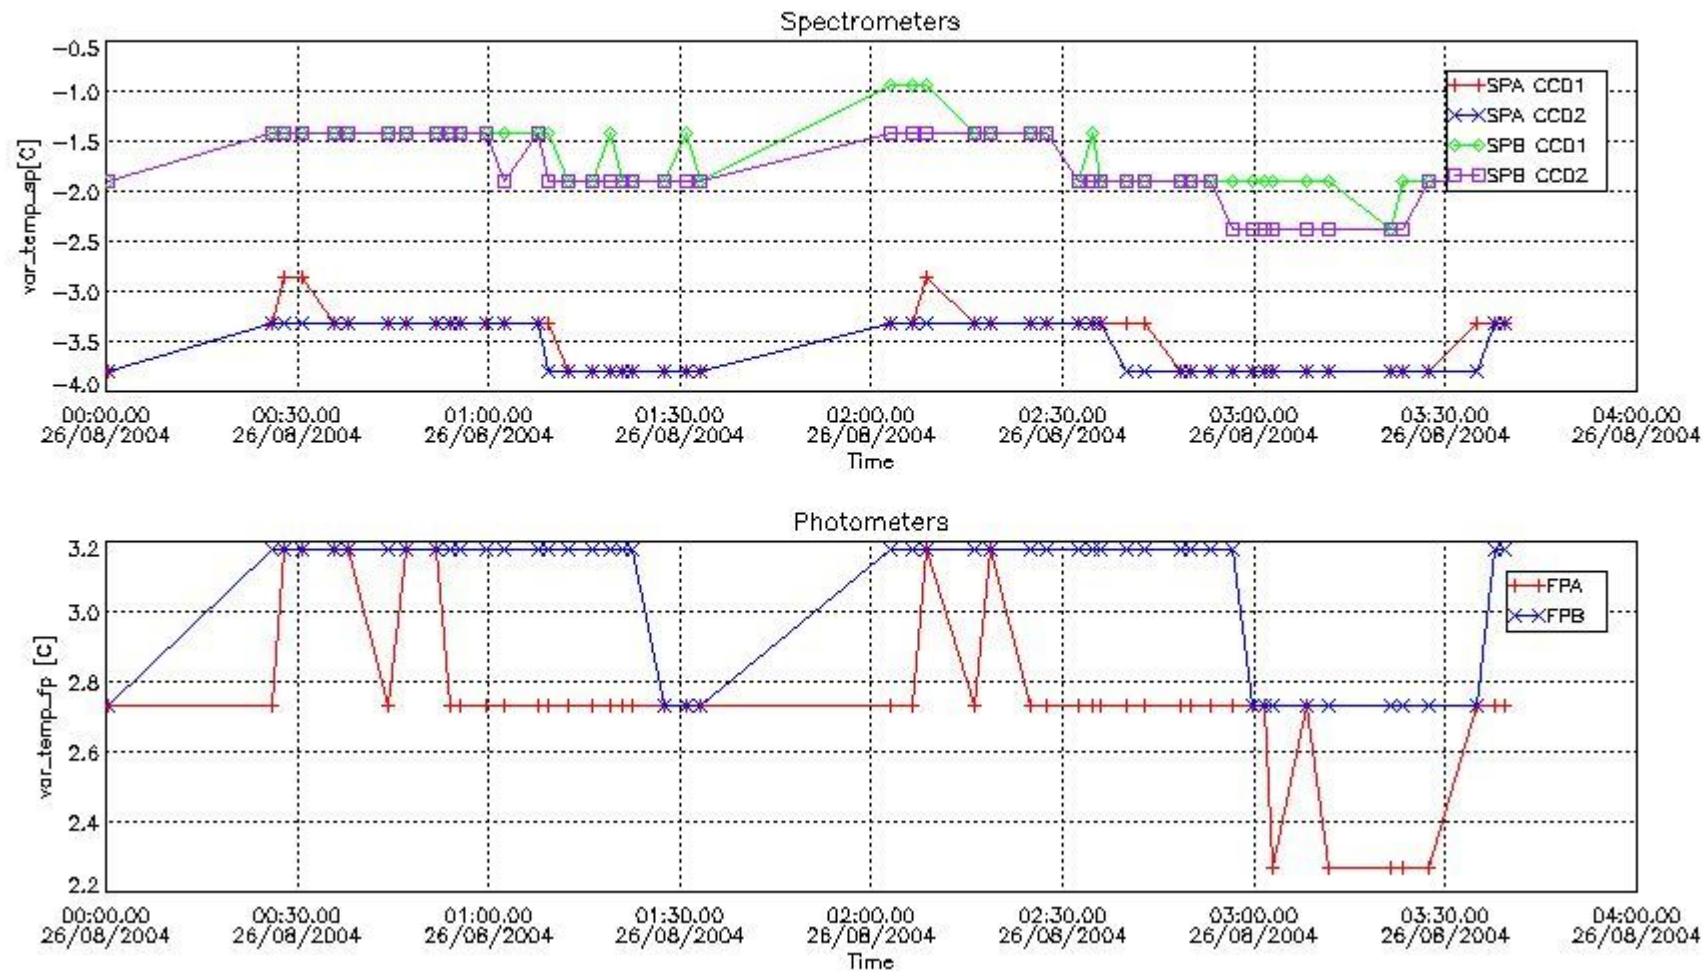

3. Plot of GOMOS spectrometers and photometers temperatures from level 1b data

4. Overview of dark signal processing per product

The Dark Charge (DC) is a temperature-dependant signal added to the useful measurements and it is therefore subtracted from them during the processing. There are two phenomena that produce a continuous increase of the DC: the "hot pixels" (a pixel is "hot" when its DC exceeds by a significant amount its value measured on ground at the same temperature) and the "Random Telegraphic Signal" (abrupt change positive or negative of the CCD pixel signal, random in time, affecting only the DC part of the signal and not the photon generated signal).

In this section a list of products that did not use the Dark Sky Area (DSA) observation for the DC computation is given. It is also provided the mean DC plot per product for dark limb products with no error flag set.

4.1 All products used the DSA observation for the DC computation

4.2 Plot of mean dark charges per product: only products in DARK limb conditions without errors are used