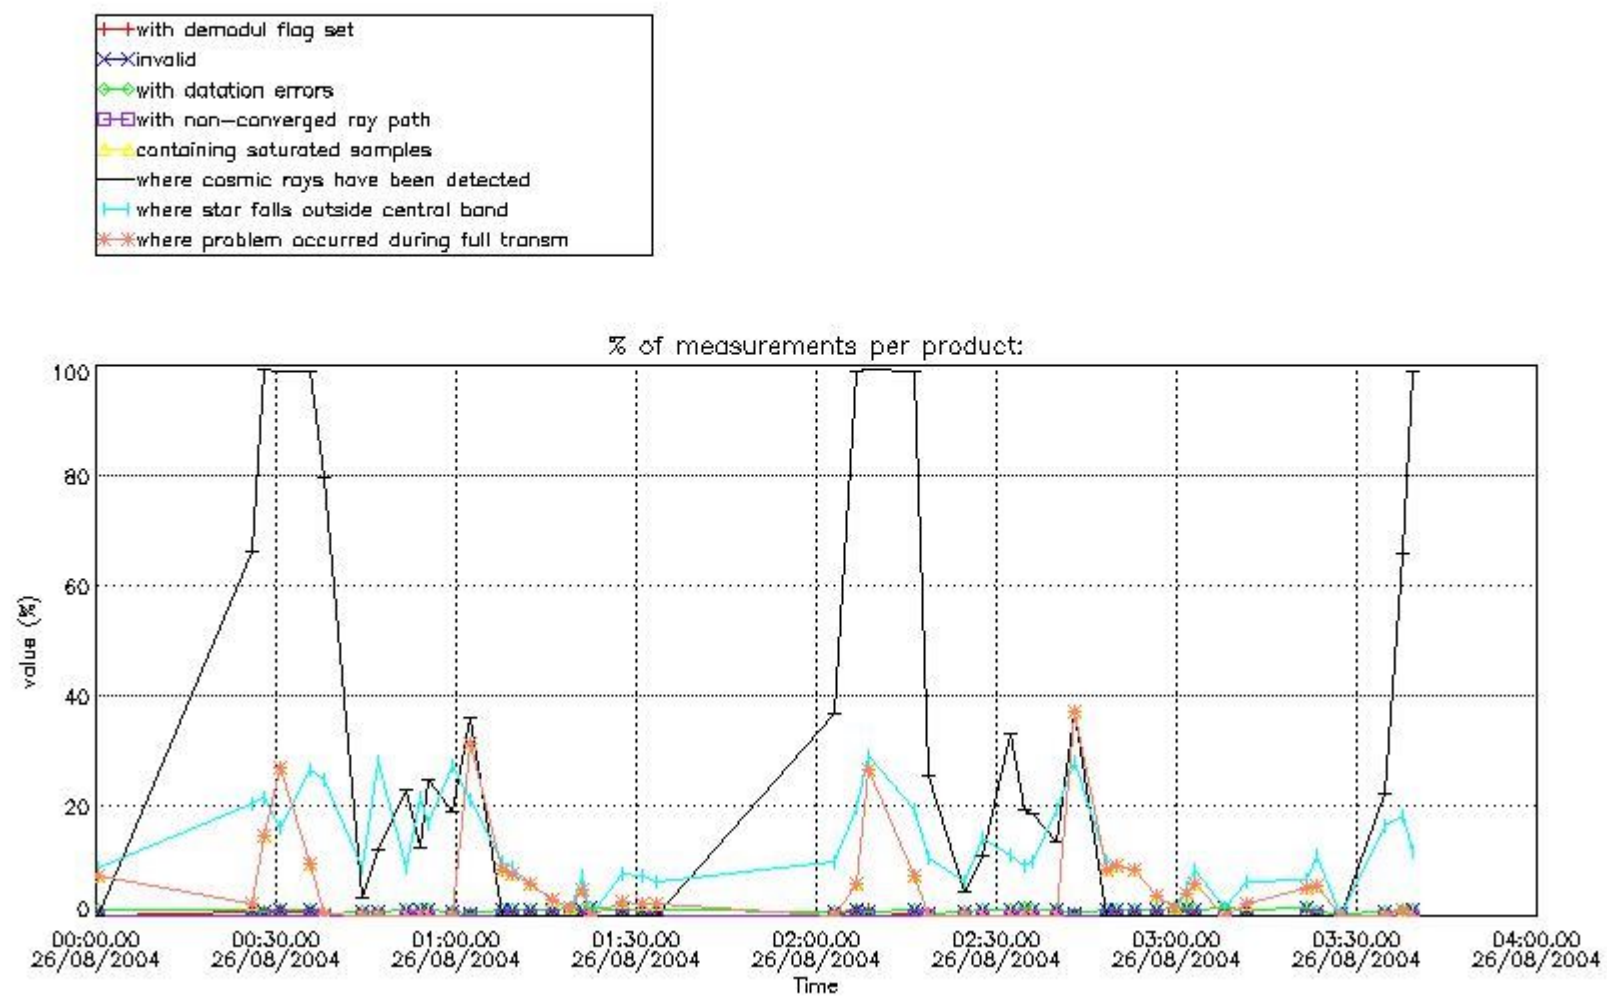

At least one measurement with demodulation flag set:	20.0000 %
Reference spectrum computed from DB:	0.00000 %
Reference spectrum with small number of measurements:	0.00000 %
SATU data not used:	0.00000 %

5.2 Plot quality information per product (time dependant)

5.3 Plot quality information per product (world map)