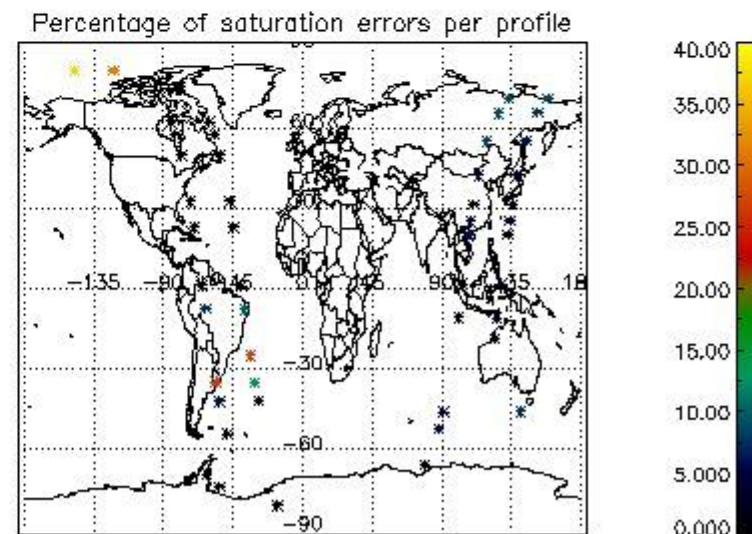

6. Statistics and plot of tangent altitude of the last measurement (DARK & BRIGHT products without errors)

6.1 Statistics on tangent altitude lost:

Statistics	DARK	BRIGHT	TWILIGHT
Mean:	12.690	18.867	19.995
St. deviation:	4.6918	4.5998	13.929
Maximum:	20.214	26.203	53.740
Minimum:	6.2295	7.6651	11.425
Number of data:	14.000	28.000	8.0000

6.2 Plot for DARK limb products