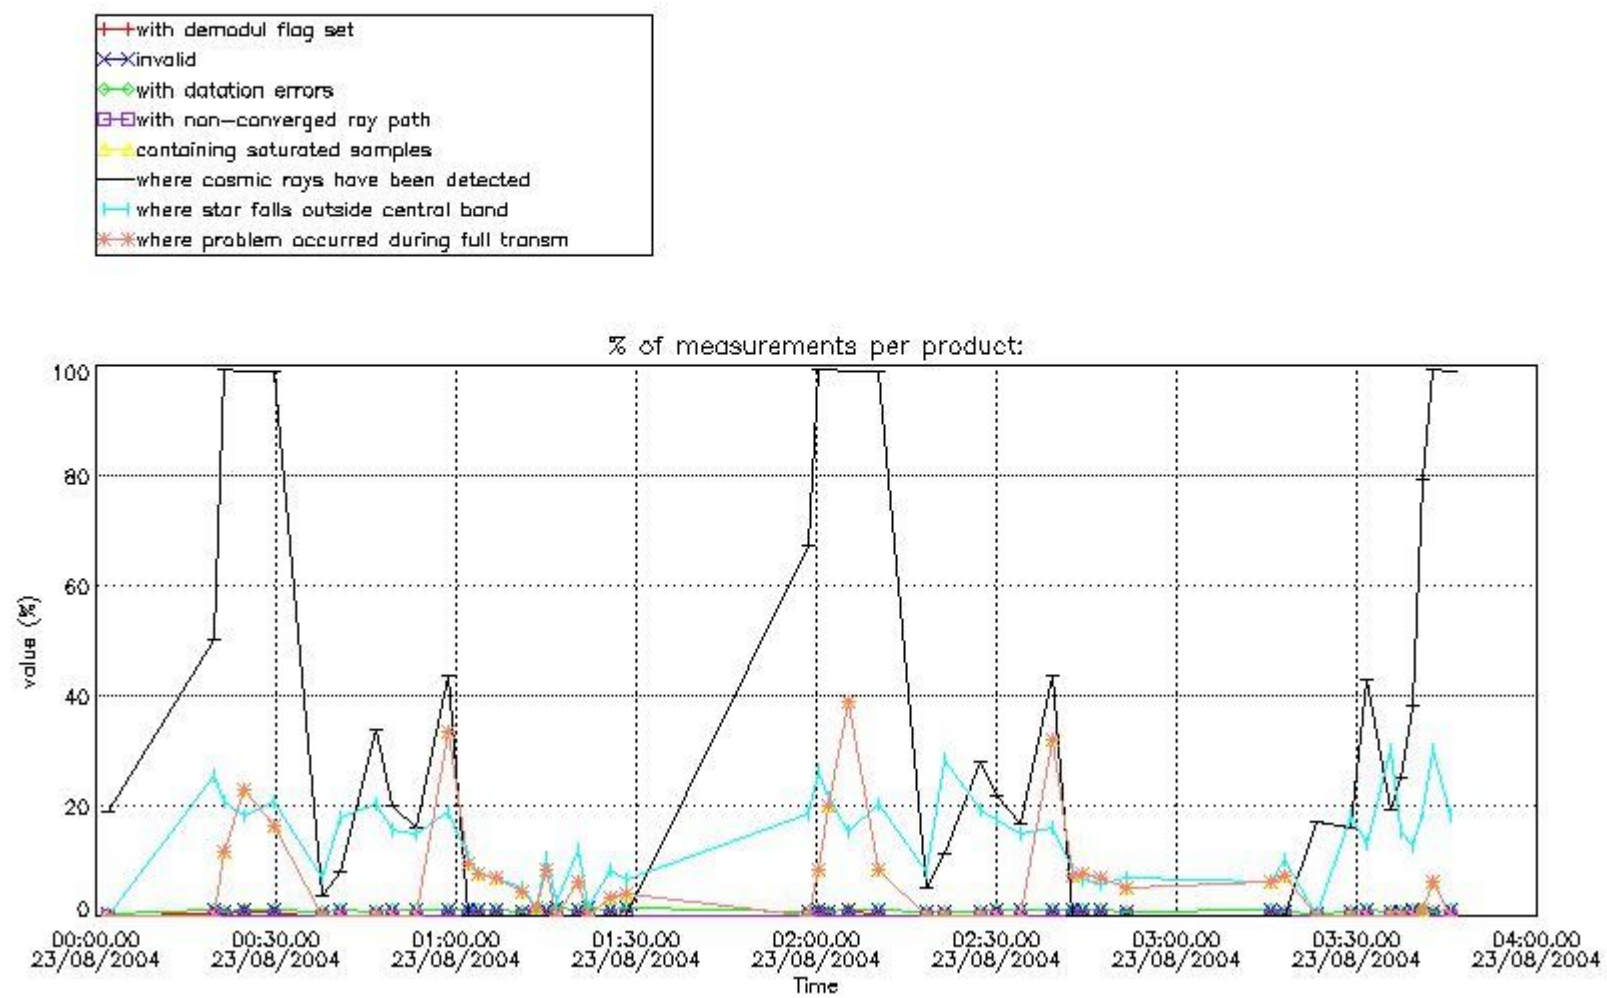

At least one measurement with demodulation flag set:	31.2500 %
Reference spectrum computed from DB:	0.00000 %
Reference spectrum with small number of measurements:	0.00000 %
SATU data not used:	0.00000 %

5.2 Plot quality information per product (time dependant)

5.3 Plot quality information per product (world map)