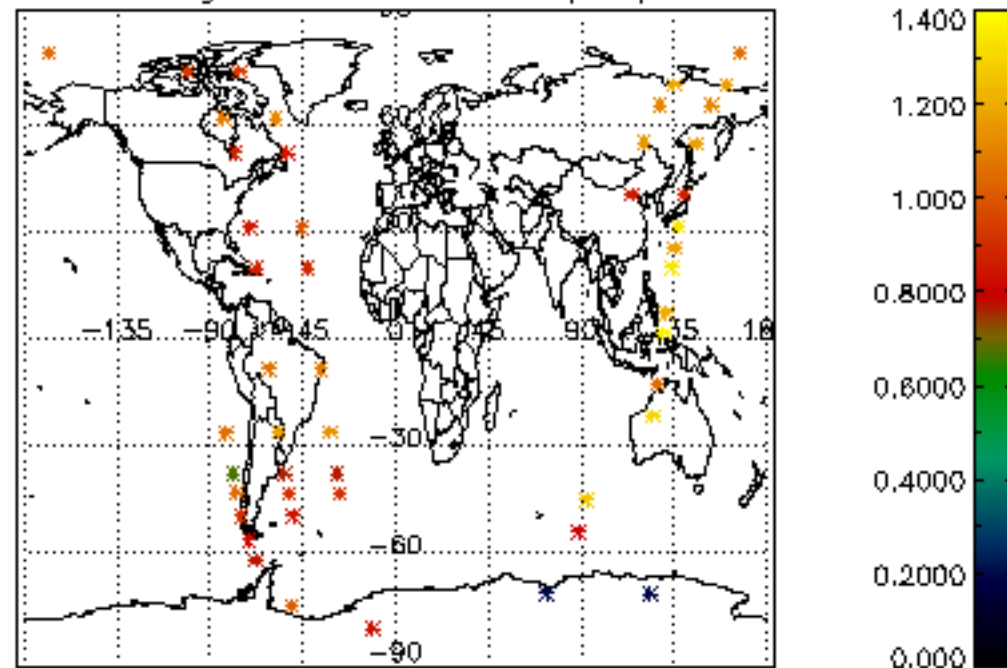

Percentage of datation errors per profile