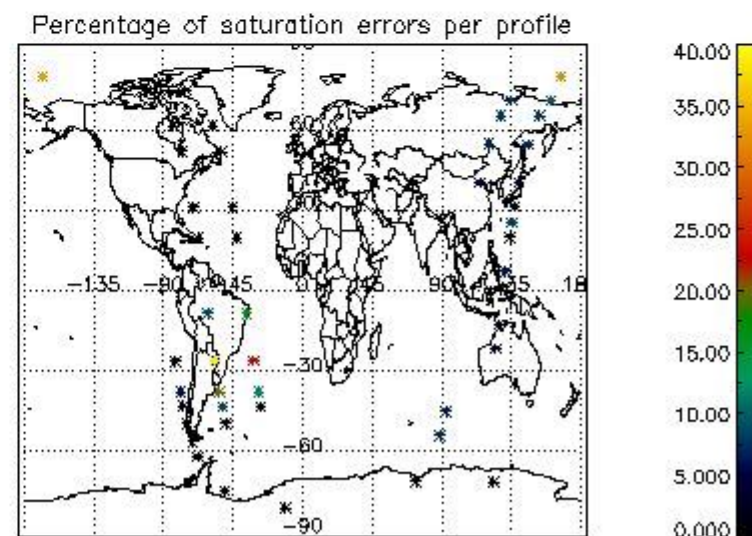

6. Statistics and plot of tangent altitude of the last measurement (DARK & BRIGHT products without errors)

6.1 Statistics on tangent altitude lost:

Statistics	DARK	BRIGHT	TWILIGHT
Mean:	11.720	18.596	24.346
St. deviation:	3.8916	3.9767	22.760
Maximum:	19.742	28.589	57.511
Minimum:	5.5038	12.334	6.1359
Number of data:	18.000	23.000	7.0000

6.2 Plot for DARK limb products