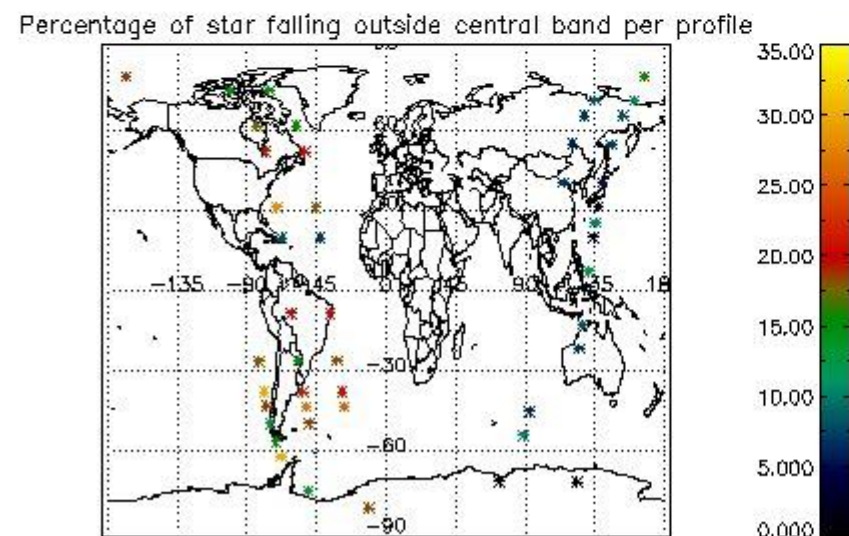

6. Statistics and plot of tangent altitude of the last measurement (DARK & BRIGHT products without errors)

6.1 Statistics on tangent altitude lost:

Statistics	DARK	BRIGHT	TWILIGHT
Mean:	11.720	18.596	24.346
St. deviation:	3.8916	3.9767	22.760
Maximum:	19.742	28.589	57.511
Minimum:	5.5038	12.334	6.1359
Number of data:	18.000	23.000	7.0000

6.2 Plot for DARK limb products