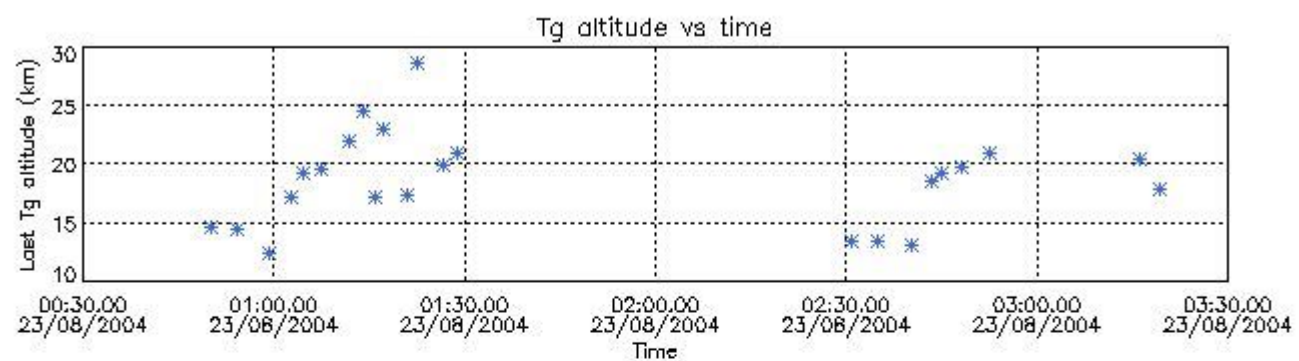

6.1 Statistics on tangent altitude lost:

Statistics	DARK	BRIGHT	TWILIGHT
Mean:	11.720	18.596	24.346
St. deviation:	3.8916	3.9767	22.760
Maximum:	19.742	28.589	57.511
Minimum:	5.5038	12.334	6.1359
Number of data:	18.000	23.000	7.0000

6.2 Plot for DARK limb products

Tangent altitude at which the star is lost

6.3 Plot for BRIGHT limb products

Tangent altitude at which the star is lost

6.3 Plot for TWILIGHT limb products

Tangent altitude at which the star is lost