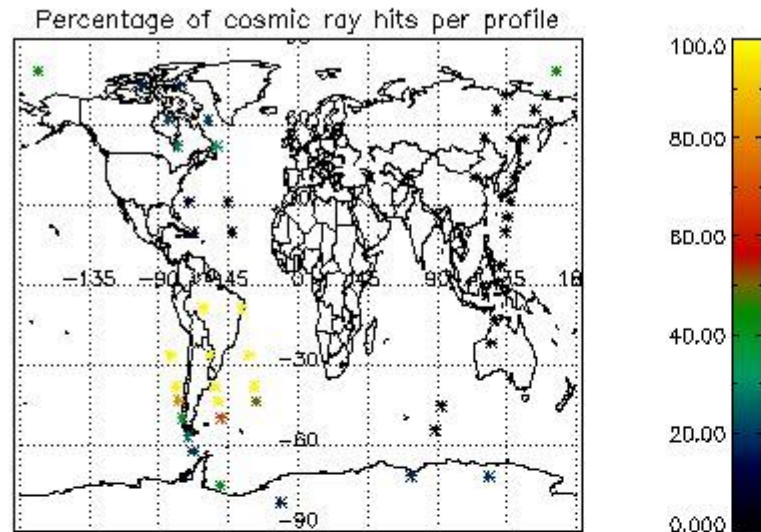

6. Statistics and plot of tangent altitude of the last measurement (DARK & BRIGHT products without errors)

6.1 Statistics on tangent altitude lost:

Statistics	DARK	BRIGHT	TWILIGHT
Mean:	11.720	18.596	24.346
St. deviation:	3.8916	3.9767	22.760
Maximum:	19.742	28.589	57.511
Minimum:	5.5038	12.334	6.1359
Number of data:	18.000	23.000	7.0000

6.2 Plot for DARK limb products