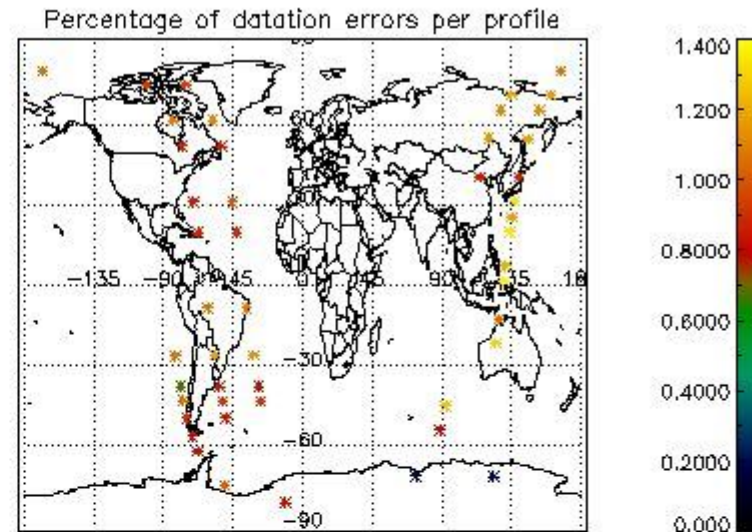

6. Statistics and plot of tangent altitude of the last measurement (DARK & BRIGHT products without errors)

6.1 Statistics on tangent altitude lost:

Statistics	DARK	BRIGHT	TWILIGHT
Mean:	11.720	18.596	24.346
St. deviation:	3.8916	3.9767	22.760
Maximum:	19.742	28.589	57.511
Minimum:	5.5038	12.334	6.1359
Number of data:	18.000	23.000	7.0000

6.2 Plot for DARK limb products