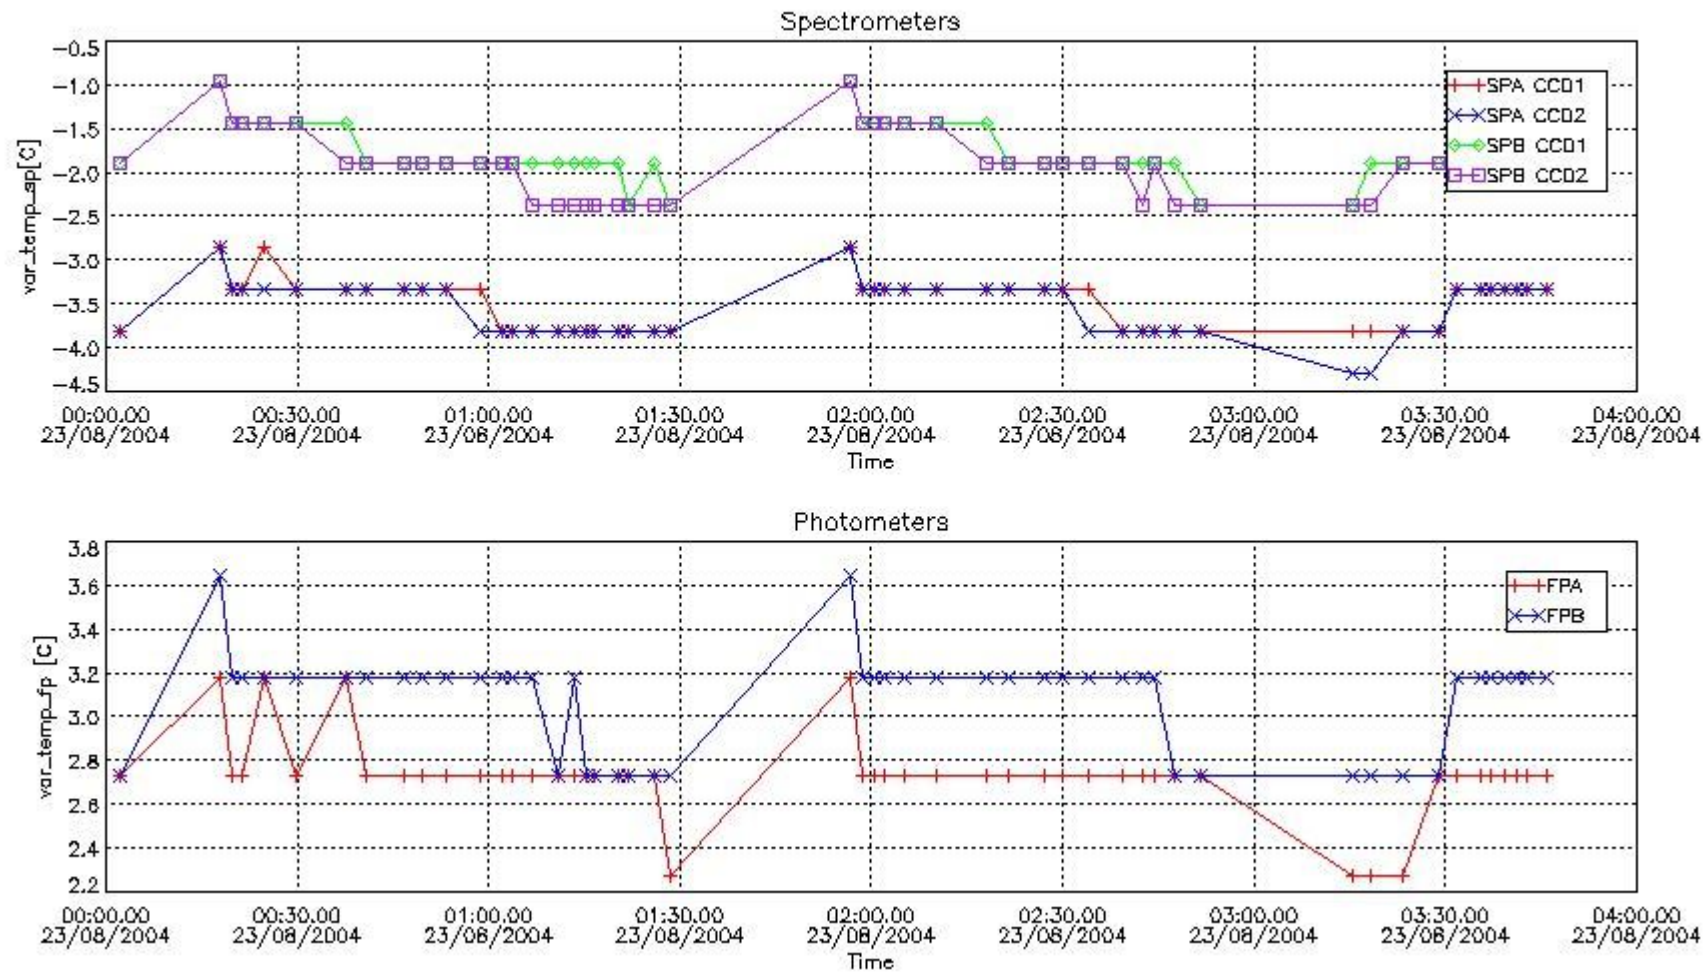

3. Plot of GOMOS spectrometers and photometers temperatures from level 1b data

4. Overview of dark signal processing per product

The Dark Charge (DC) is a temperature-dependant signal added to the useful measurements and it is therefore subtracted from them during the processing. There are two phenomena that produce a continuous increase of the DC: the "hot pixels" (a pixel is "hot" when its DC exceeds by a significant amount its value measured on ground at the same temperature) and the "Random Telegraphic Signal" (abrupt change positive or negative of the CCD pixel signal, random in time, affecting only the DC part of the signal and not the photon generated signal).

In this section a list of products that did not use the Dark Sky Area (DSA) observation for the DC computation is given. It is also provided the mean DC plot per product for dark limb products with no error flag set.

4.1 All products used the DSA observation for the DC computation

4.2 Plot of mean dark charges per product: only products in DARK limb conditions without errors are used