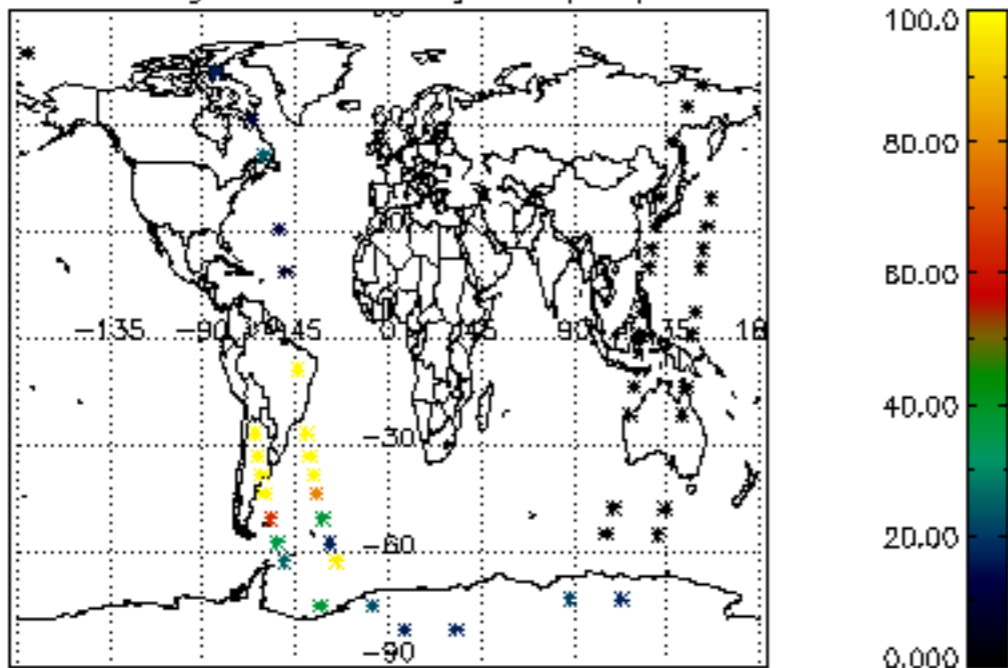

Percentage of cosmic ray hits per profile