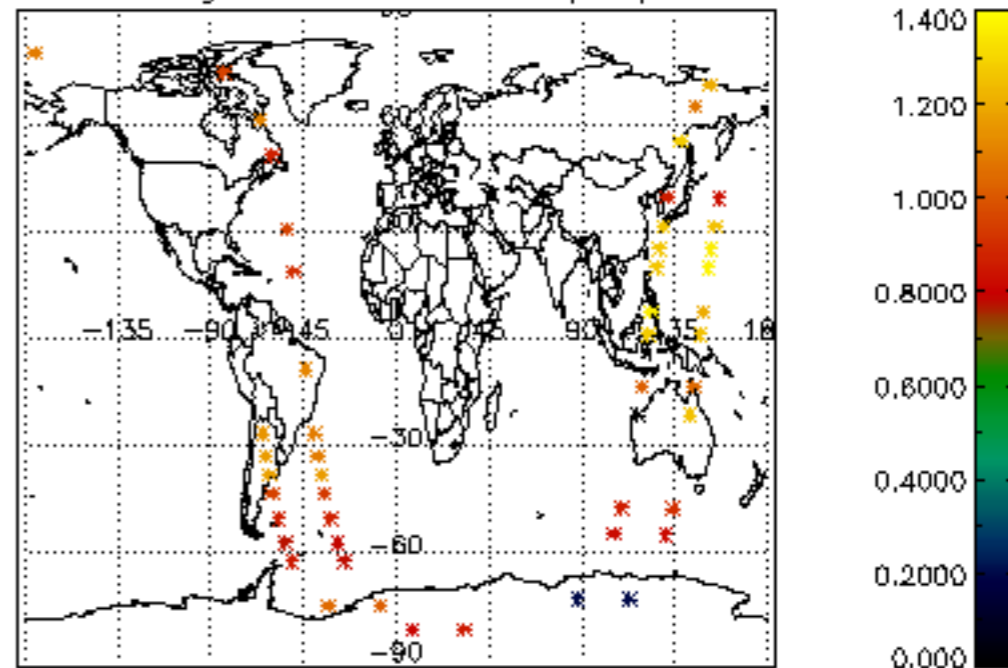

Percentage of datation errors per profile