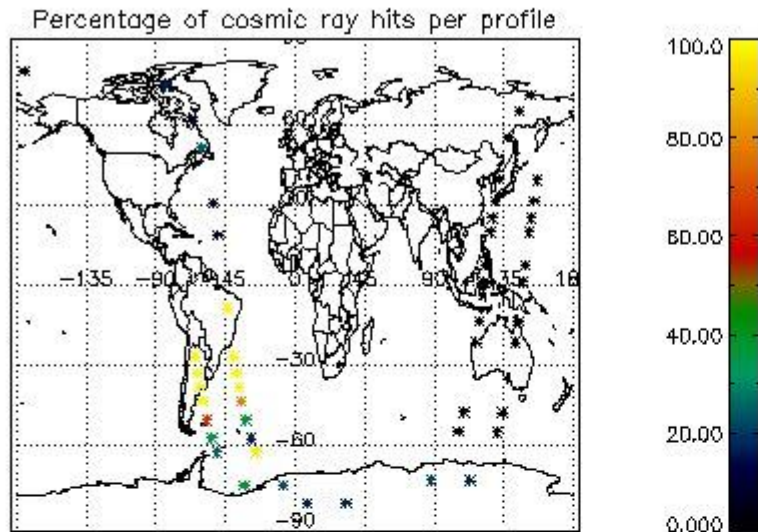

6. Statistics and plot of tangent altitude of the last measurement (DARK & BRIGHT products without errors)

6.1 Statistics on tangent altitude lost:

Statistics	DARK	BRIGHT	TWILIGHT
Mean:	12.055	19.566	20.590
St. deviation:	3.3821	2.6372	19.958
Maximum:	20.412	25.171	55.630
Minimum:	6.0483	13.359	5.8812
Number of data:	15.000	26.000	9.0000

6.2 Plot for DARK limb products