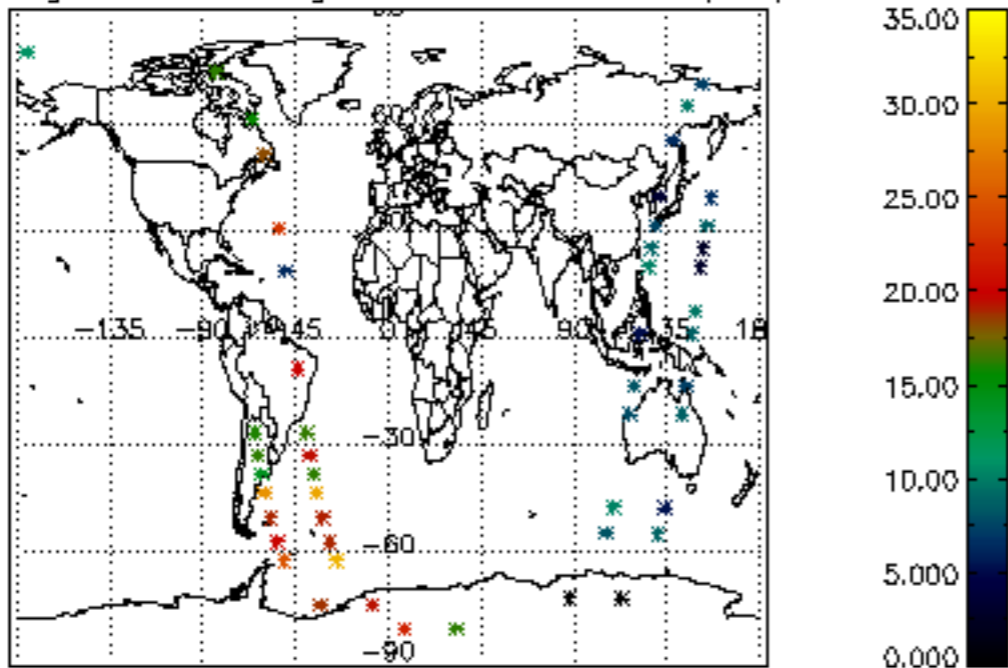

Percentage of star falling outside central band per profile