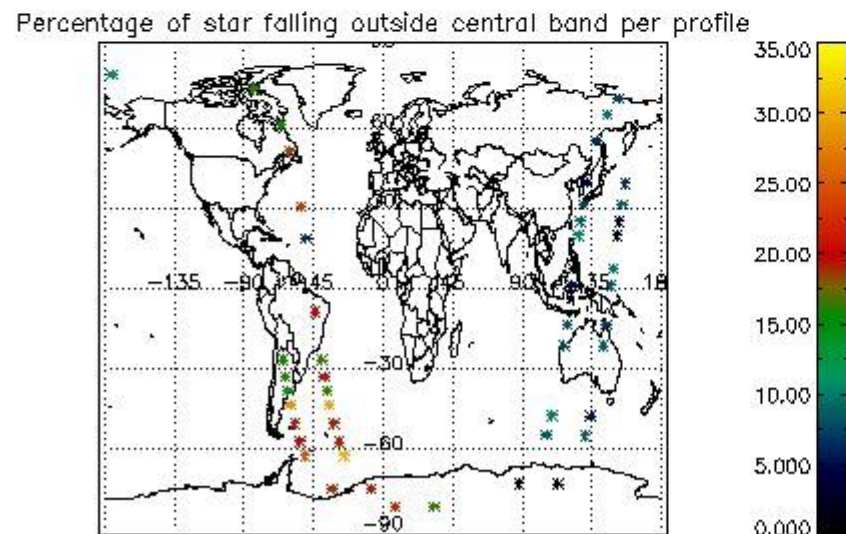

5.2 Plot quality information per product (time dependant)

5.3 Plot quality information per product (world map)

6. Statistics and plot of tangent altitude of the last measurement (DARK & BRIGHT products without errors)