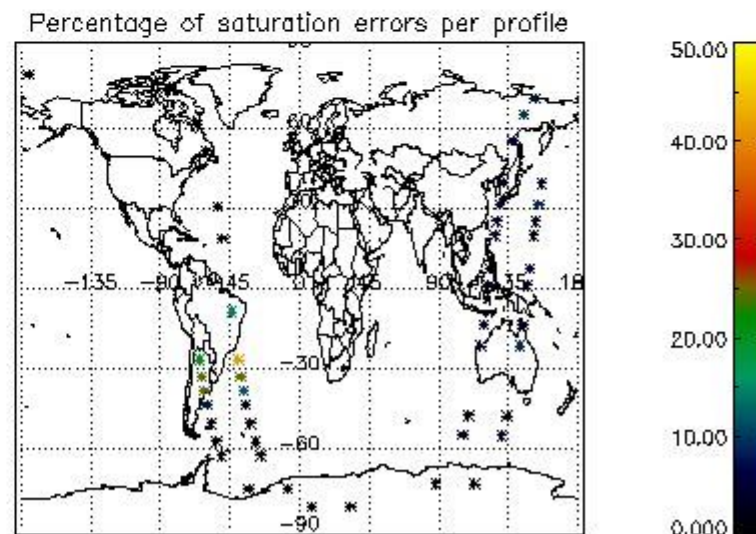

6. Statistics and plot of tangent altitude of the last measurement (DARK & BRIGHT products without errors)

6.1 Statistics on tangent altitude lost:

Statistics	DARK	BRIGHT	TWILIGHT
Mean:	12.055	19.566	20.590
St. deviation:	3.3821	2.6372	19.958
Maximum:	20.412	25.171	55.630
Minimum:	6.0483	13.359	5.8812
Number of data:	15.000	26.000	9.0000

6.2 Plot for DARK limb products