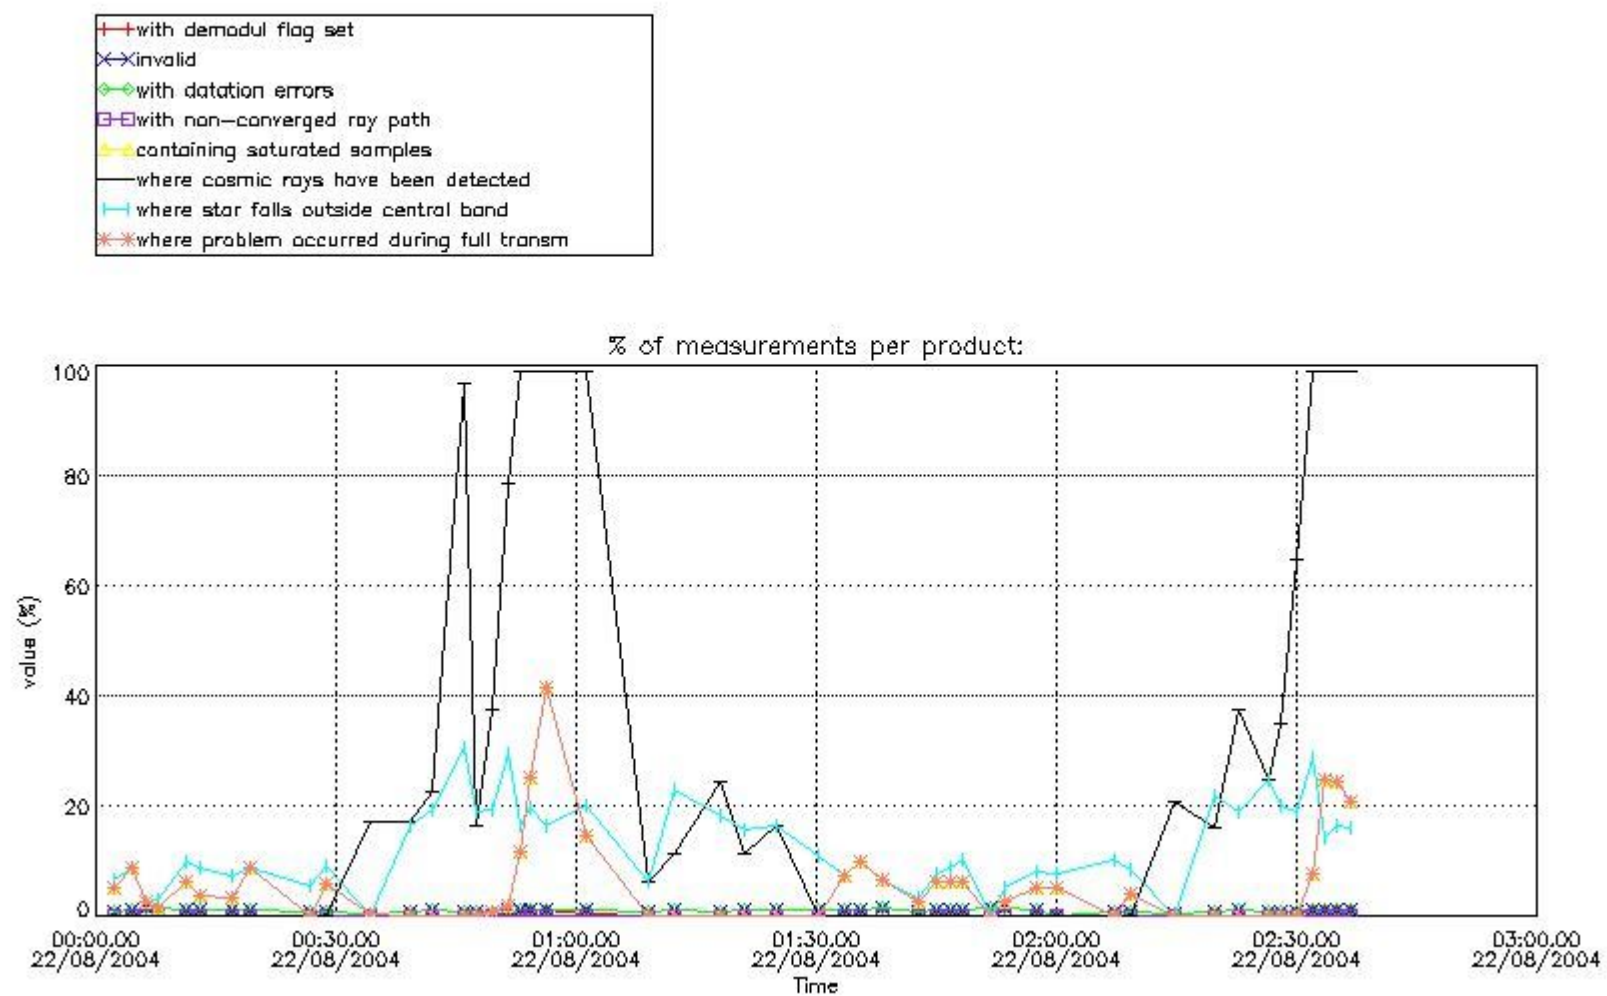

At least one measurement with demodulation flag set:	22.0000 %
Reference spectrum computed from DB:	0.00000 %
Reference spectrum with small number of measurements:	0.00000 %
SATU data not used:	0.00000 %

5.2 Plot quality information per product (time dependant)

5.3 Plot quality information per product (world map)