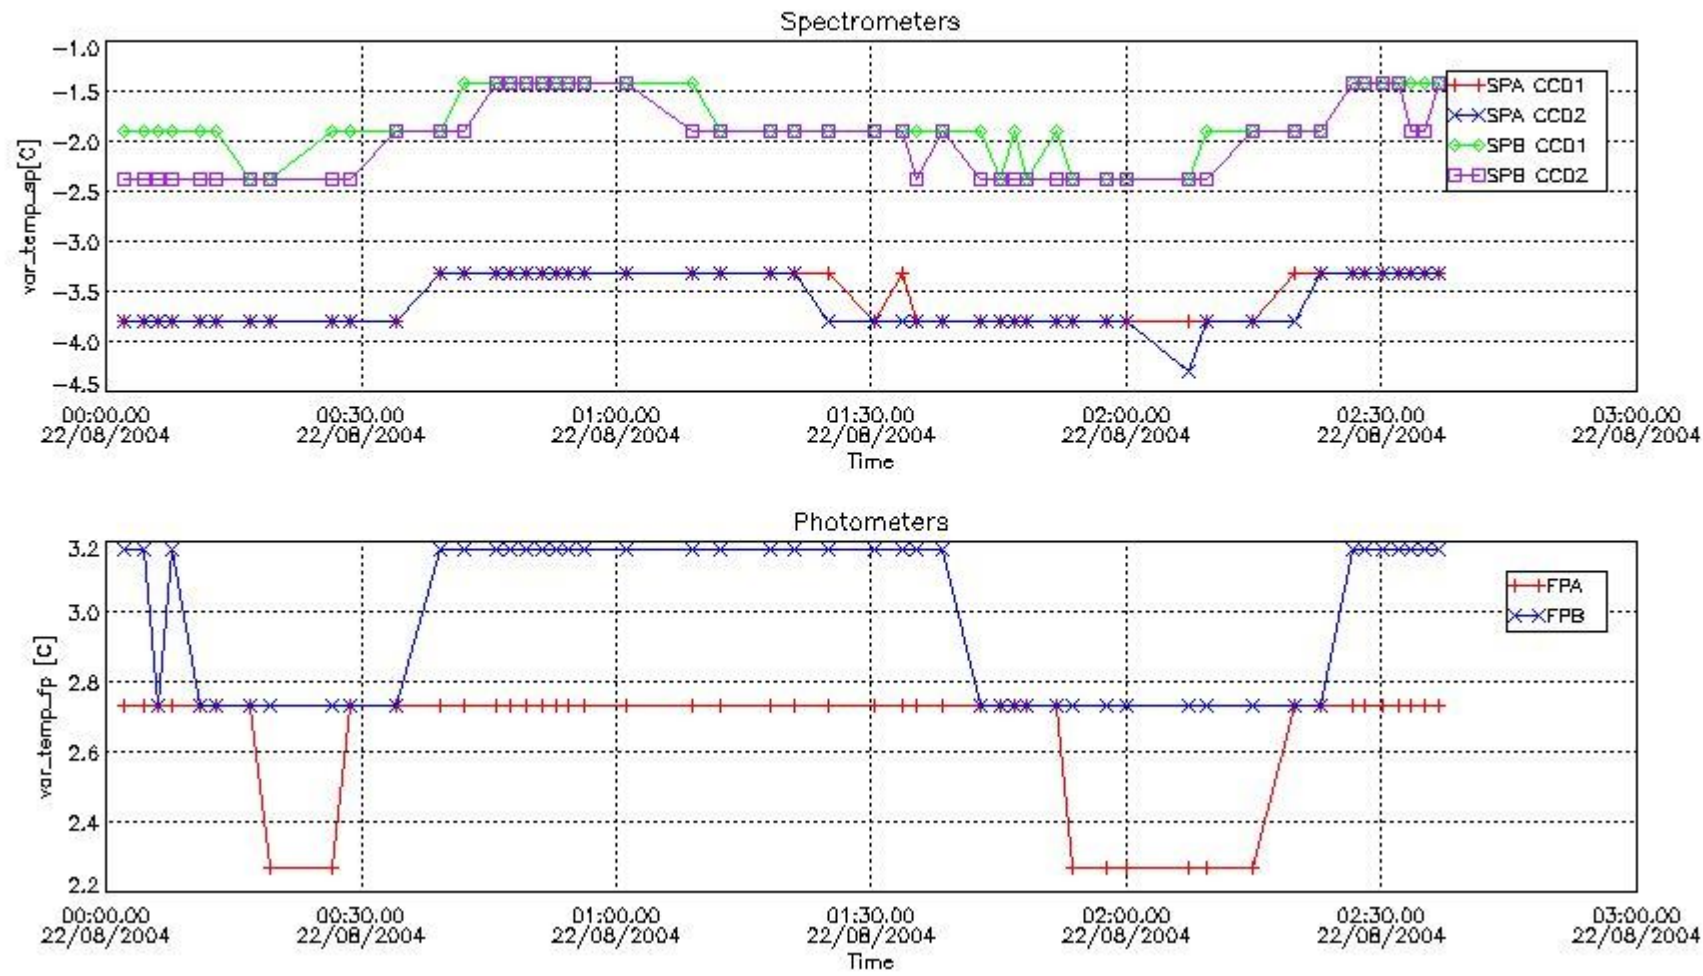

3. Plot of GOMOS spectrometers and photometers temperatures from level 1b data

4. Overview of dark signal processing per product

The Dark Charge (DC) is a temperature-dependant signal added to the useful measurements and it is therefore subtracted from them during the processing. There are two phenomena that produce a continuous increase of the DC: the "hot pixels" (a pixel is "hot" when its DC exceeds by a significant amount its value measured on ground at the same temperature) and the "Random Telegraphic Signal" (abrupt change positive or negative of the CCD pixel signal, random in time, affecting only the DC part of the signal and not the photon generated signal).

In this section a list of products that did not use the Dark Sky Area (DSA) observation for the DC computation is given. It is also provided the mean DC plot per product for dark limb products with no error flag set.

4.1 All products used the DSA observation for the DC computation

4.2 Plot of mean dark charges per product: only products in DARK limb conditions without errors are used