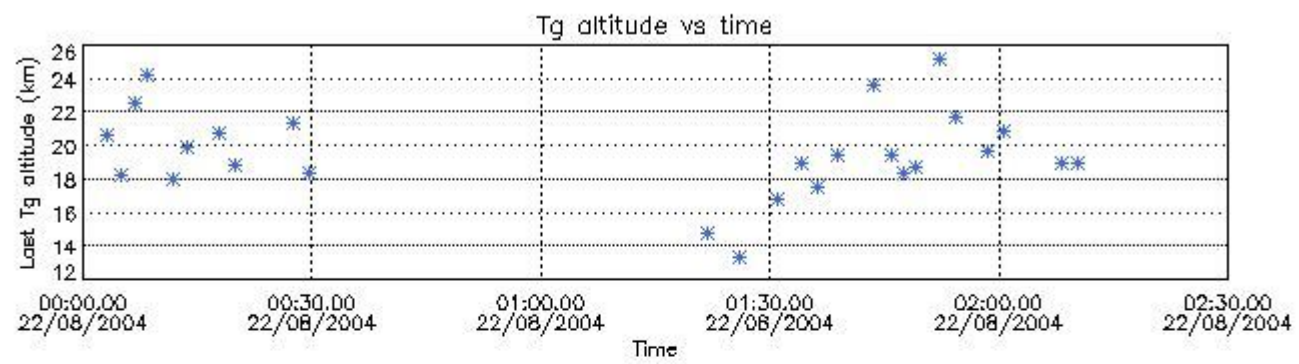

6.1 Statistics on tangent altitude lost:

Statistics	DARK	BRIGHT	TWILIGHT
Mean:	12.055	19.566	20.590
St. deviation:	3.3821	2.6372	19.958
Maximum:	20.412	25.171	55.630
Minimum:	6.0483	13.359	5.8812
Number of data:	15.000	26.000	9.0000

6.2 Plot for DARK limb products

Tangent altitude at which the star is lost

6.3 Plot for BRIGHT limb products

Tangent altitude at which the star is lost

6.3 Plot for TWILIGHT limb products

Tangent altitude at which the star is lost