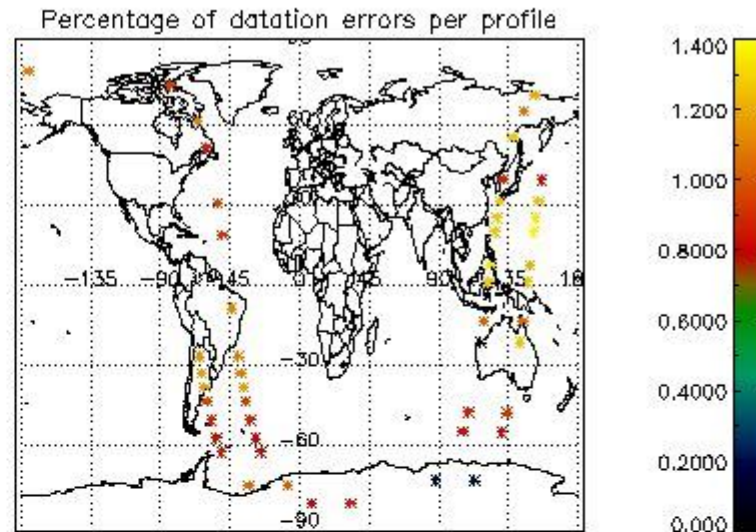

6. Statistics and plot of tangent altitude of the last measurement (DARK & BRIGHT products without errors)

6.1 Statistics on tangent altitude lost:

Statistics	DARK	BRIGHT	TWILIGHT
Mean:	12.055	19.566	20.590
St. deviation:	3.3821	2.6372	19.958
Maximum:	20.412	25.171	55.630
Minimum:	6.0483	13.359	5.8812
Number of data:	15.000	26.000	9.0000

6.2 Plot for DARK limb products