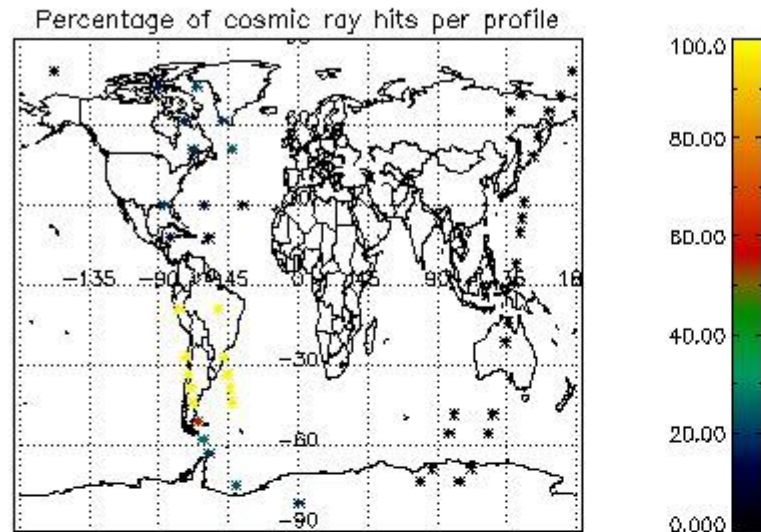

6. Statistics and plot of tangent altitude of the last measurement (DARK & BRIGHT products without errors)

6.1 Statistics on tangent altitude lost:

Statistics	DARK	BRIGHT	TWILIGHT
Mean:	13.240	18.218	10.077
St. deviation:	3.9506	3.7808	3.4308
Maximum:	20.092	24.665	14.296
Minimum:	5.3445	10.411	5.5137
Number of data:	17.000	27.000	5.0000

6.2 Plot for DARK limb products