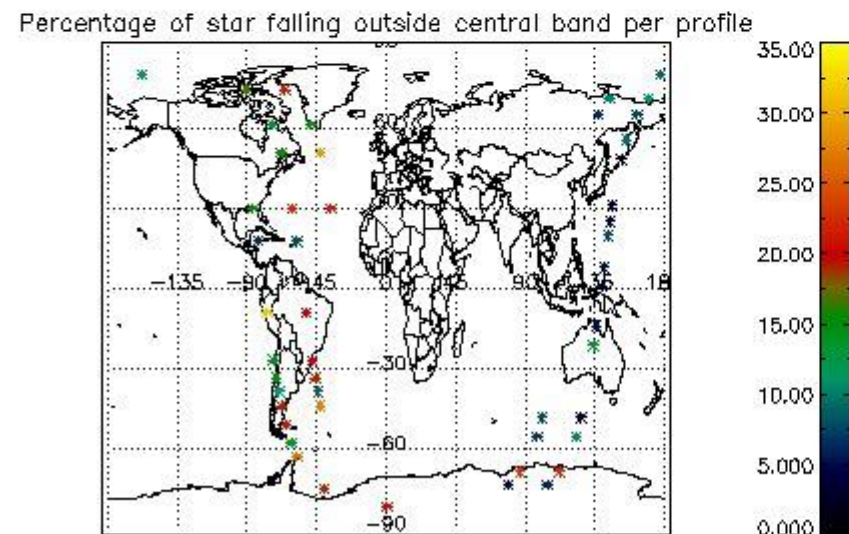

6. Statistics and plot of tangent altitude of the last measurement (DARK & BRIGHT products without errors)

6.1 Statistics on tangent altitude lost:

Statistics	DARK	BRIGHT	TWILIGHT
Mean:	13.240	18.218	10.077
St. deviation:	3.9506	3.7808	3.4308
Maximum:	20.092	24.665	14.296
Minimum:	5.3445	10.411	5.5137
Number of data:	17.000	27.000	5.0000

6.2 Plot for DARK limb products