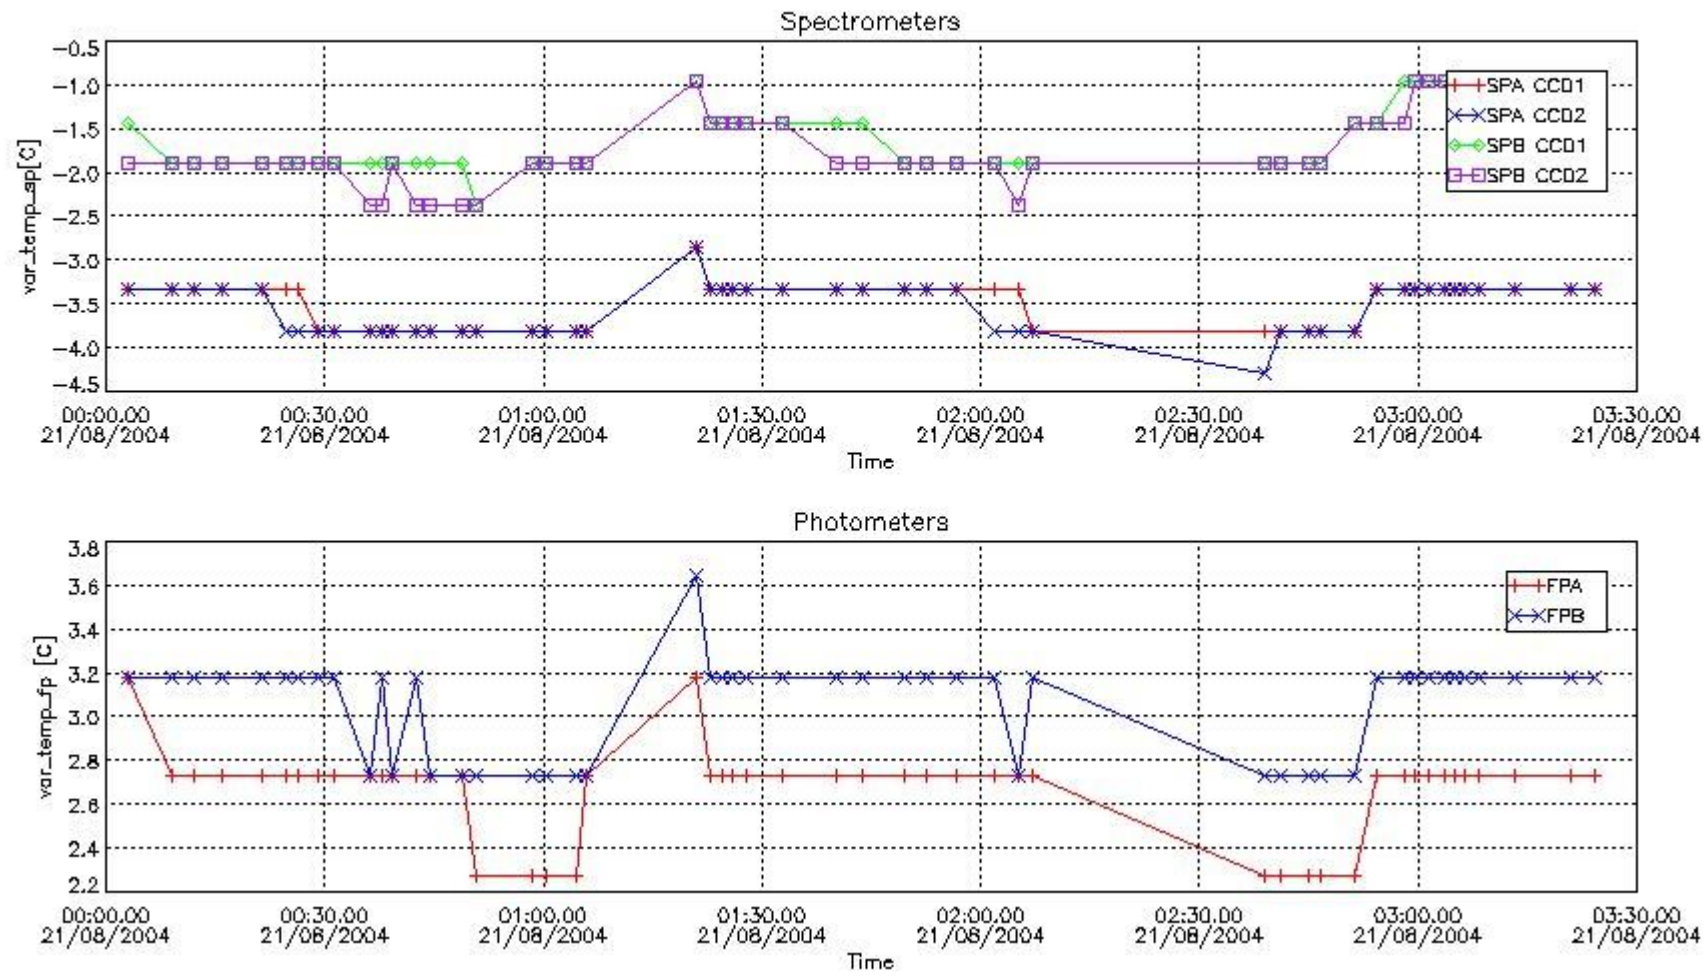

3. Plot of GOMOS spectrometers and photometers temperatures from level 1b data

4. Overview of dark signal processing per product

The Dark Charge (DC) is a temperature-dependant signal added to the useful measurements and it is therefore subtracted from them during the processing. There are two phenomena that produce a continuous increase of the DC: the "hot pixels" (a pixel is "hot" when its DC exceeds by a significant amount its value measured on ground at the same temperature) and the "Random Telegraphic Signal" (abrupt change positive or negative of the CCD pixel signal, random in time, affecting only the DC part of the signal and not the photon generated signal).

In this section a list of products that did not use the Dark Sky Area (DSA) observation for the DC computation is given. It is also provided the mean DC plot per product for dark limb products with no error flag set.

4.1 All products used the DSA observation for the DC computation

4.2 Plot of mean dark charges per product: only products in DARK limb conditions without errors are used