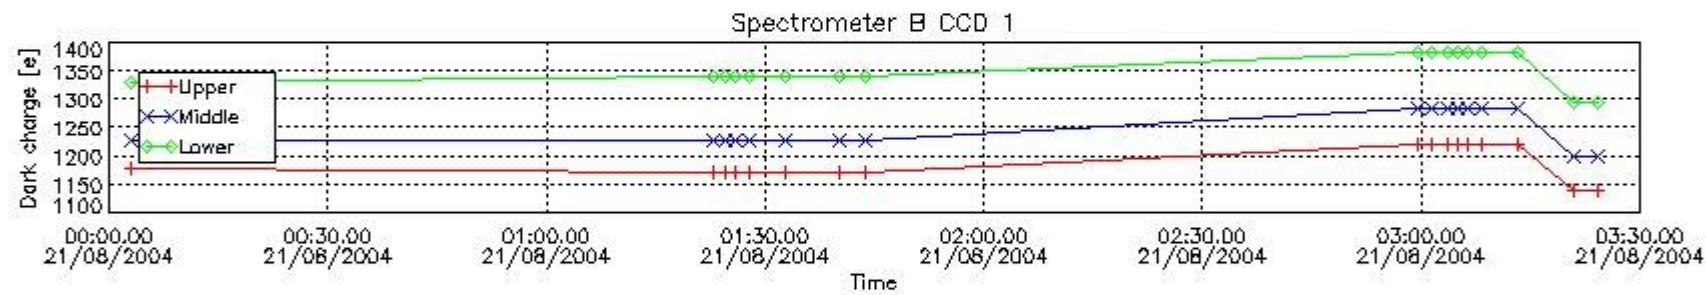

5. Demodulation flag and quality information monitoring

In this section it is presented the modulation information extracted from the pcd (product confidence data) at measurement level and information extracted from the Quality Summary dataset. Only products without errors (error flag in the MPH set to "0") are used.

5.1 Percentage of products during reporting period with: