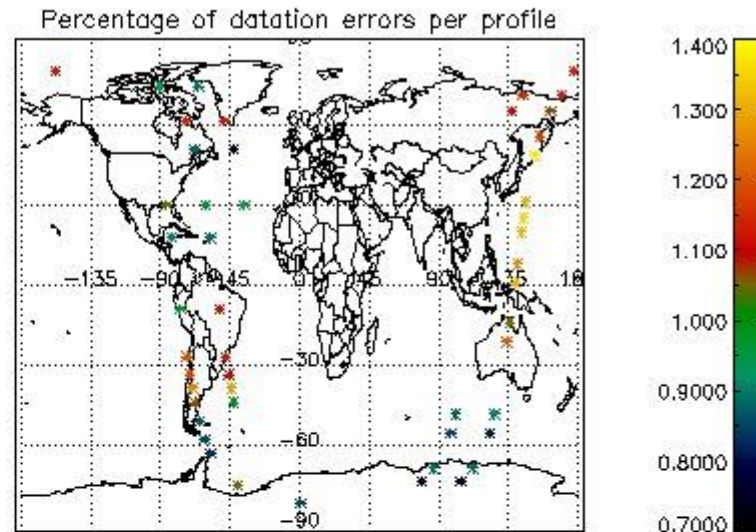

6. Statistics and plot of tangent altitude of the last measurement (DARK & BRIGHT products without errors)

6.1 Statistics on tangent altitude lost:

Statistics	DARK	BRIGHT	TWILIGHT
Mean:	13.240	18.218	10.077
St. deviation:	3.9506	3.7808	3.4308
Maximum:	20.092	24.665	14.296
Minimum:	5.3445	10.411	5.5137
Number of data:	17.000	27.000	5.0000

6.2 Plot for DARK limb products