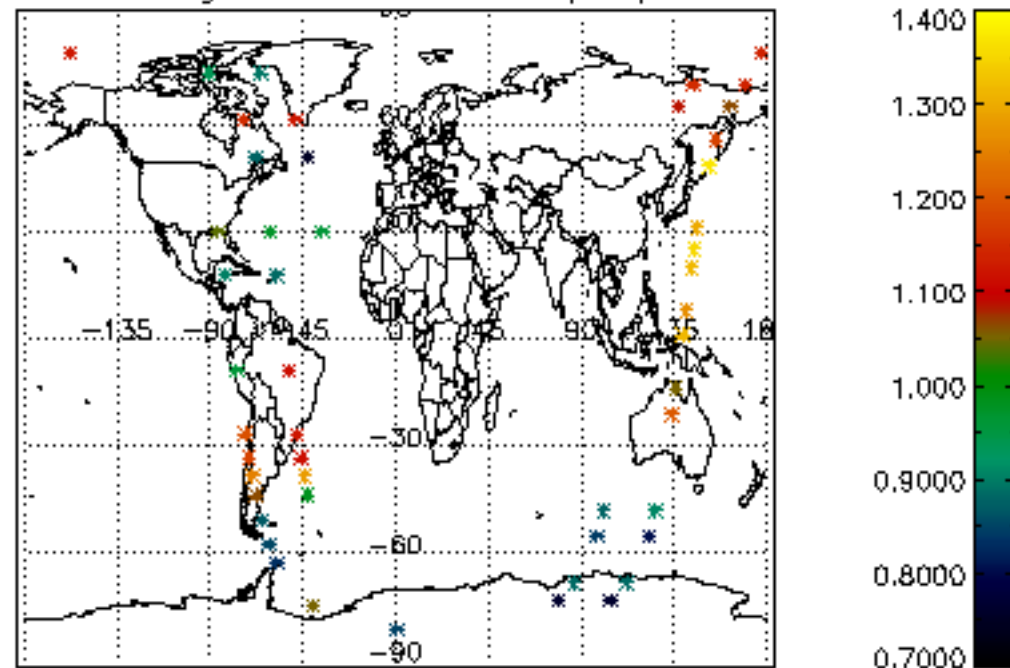

Percentage of datation errors per profile