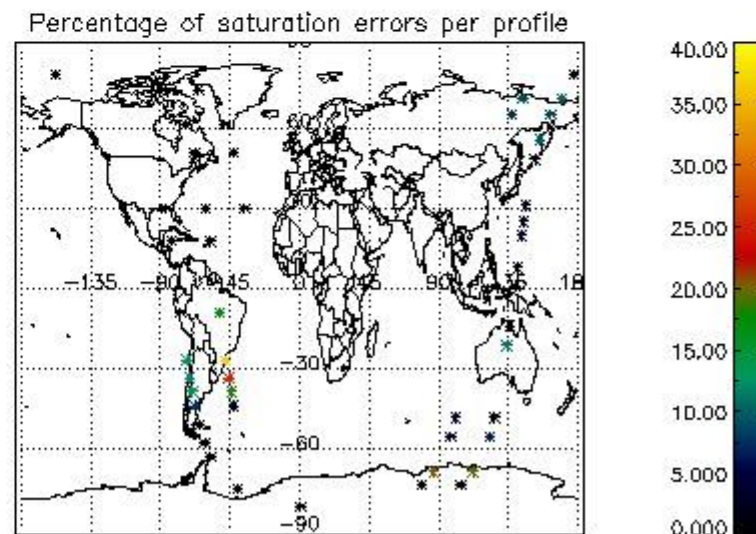

6. Statistics and plot of tangent altitude of the last measurement (DARK & BRIGHT products without errors)

6.1 Statistics on tangent altitude lost:

Statistics	DARK	BRIGHT	TWILIGHT
Mean:	13.240	18.218	10.077
St. deviation:	3.9506	3.7808	3.4308
Maximum:	20.092	24.665	14.296
Minimum:	5.3445	10.411	5.5137
Number of data:	17.000	27.000	5.0000

6.2 Plot for DARK limb products