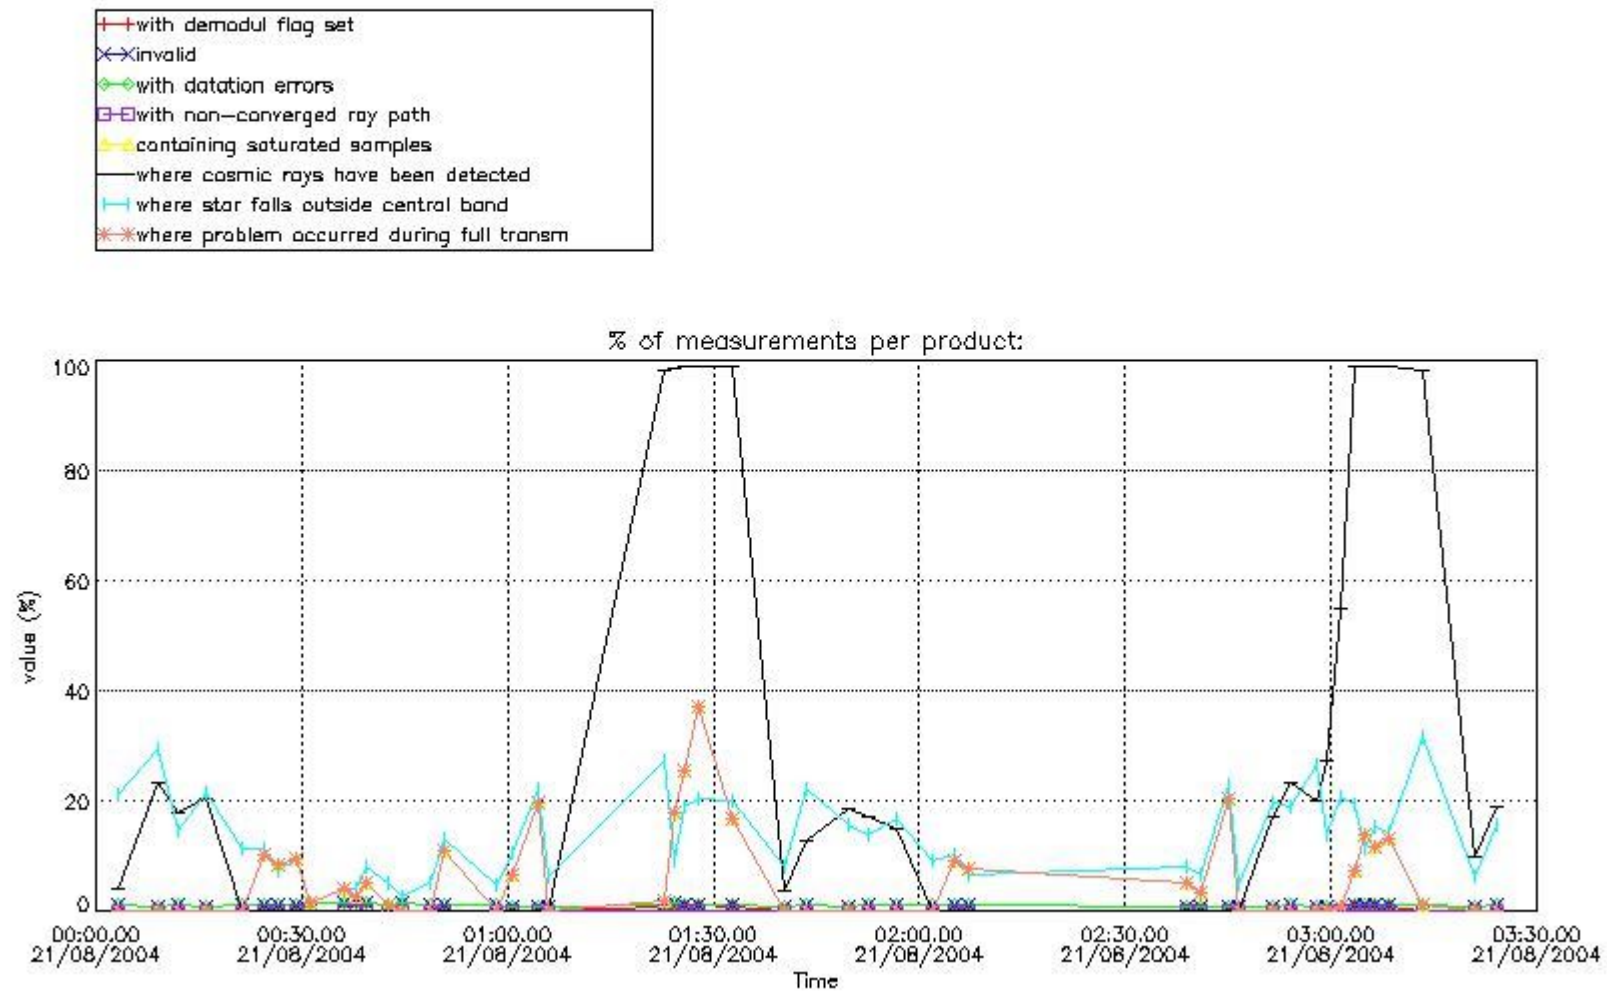

At least one measurement with demodulation flag set:	26.5306 %
Reference spectrum computed from DB:	0.00000 %
Reference spectrum with small number of measurements:	0.00000 %
SATU data not used:	0.00000 %

5.2 Plot quality information per product (time dependant)

5.3 Plot quality information per product (world map)