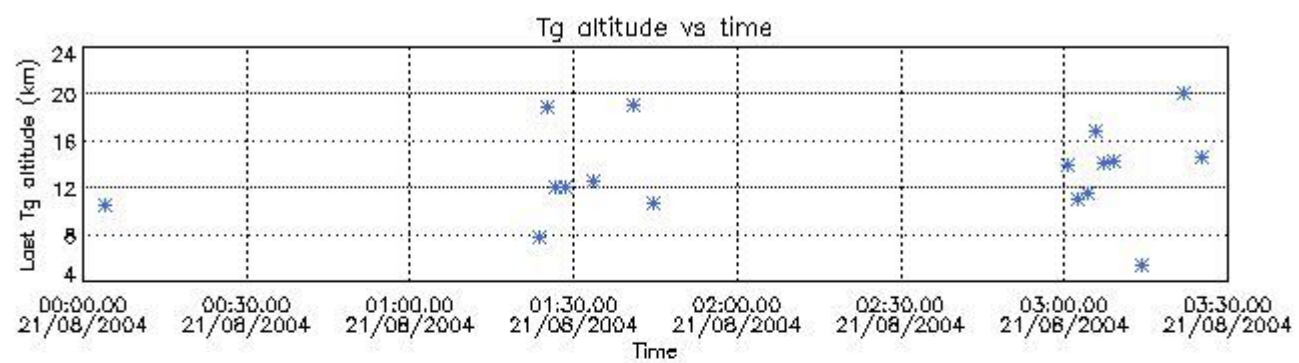

5.2 Plot quality information per product (time dependant)

5.3 Plot quality information per product (world map)

6. Statistics and plot of tangent altitude of the last measurement (DARK & BRIGHT products without errors)

6.1 Statistics on tangent altitude lost:

Statistics	DARK	BRIGHT	TWILIGHT
Mean:	13.240	18.218	10.077
St. deviation:	3.9506	3.7808	3.4308
Maximum:	20.092	24.665	14.296
Minimum:	5.3445	10.411	5.5137
Number of data:	17.000	27.000	5.0000

6.2 Plot for DARK limb products

Tangent altitude at which the star is lost

6.3 Plot for BRIGHT limb products

Tangent altitude at which the star is lost

6.3 Plot for TWILIGHT limb products

Tangent altitude at which the star is lost