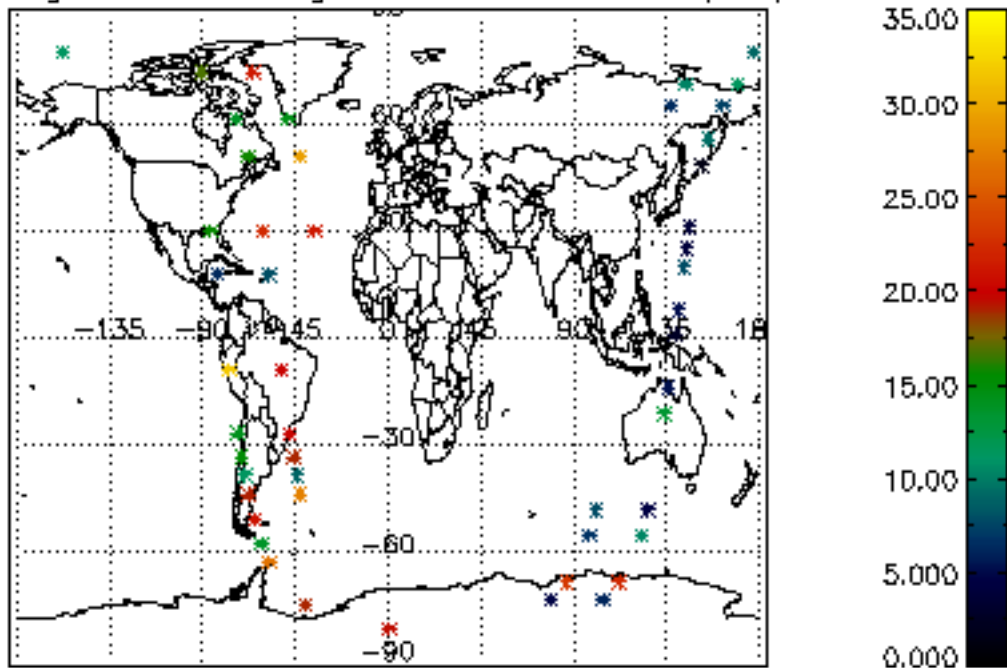

Percentage of star falling outside central band per profile