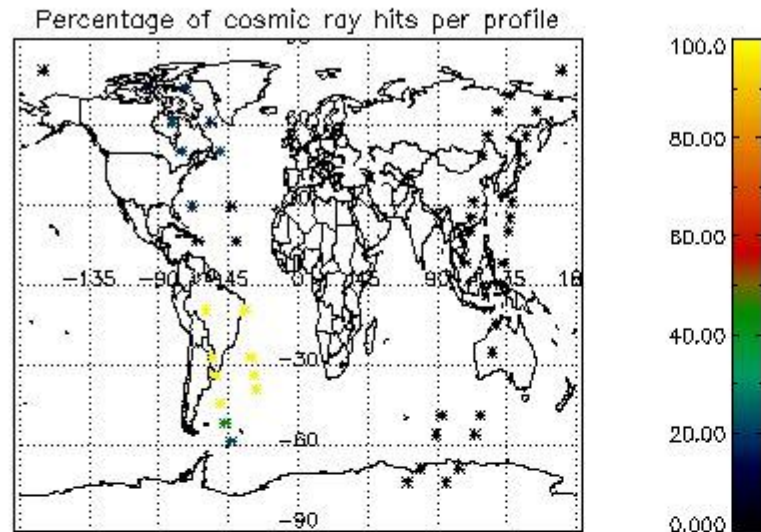

6. Statistics and plot of tangent altitude of the last measurement (DARK & BRIGHT products without errors)

6.1 Statistics on tangent altitude lost:

Statistics	DARK	BRIGHT	TWILIGHT
Mean:	14.182	19.068	14.179
St. deviation:	2.9951	3.0950	2.0339
Maximum:	19.743	24.690	15.617
Minimum:	10.384	12.154	12.741
Number of data:	14.000	33.000	2.0000

6.2 Plot for DARK limb products