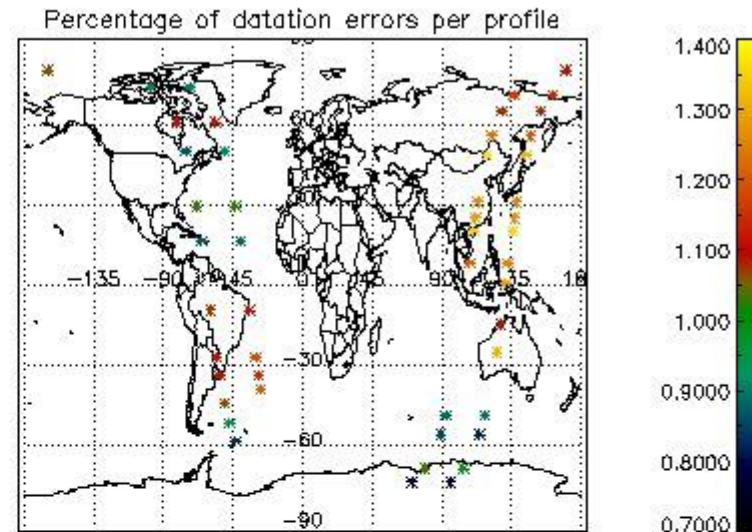

6. Statistics and plot of tangent altitude of the last measurement (DARK & BRIGHT products without errors)

6.1 Statistics on tangent altitude lost:

Statistics	DARK	BRIGHT	TWILIGHT
Mean:	14.182	19.068	14.179
St. deviation:	2.9951	3.0950	2.0339
Maximum:	19.743	24.690	15.617
Minimum:	10.384	12.154	12.741
Number of data:	14.000	33.000	2.0000

6.2 Plot for DARK limb products