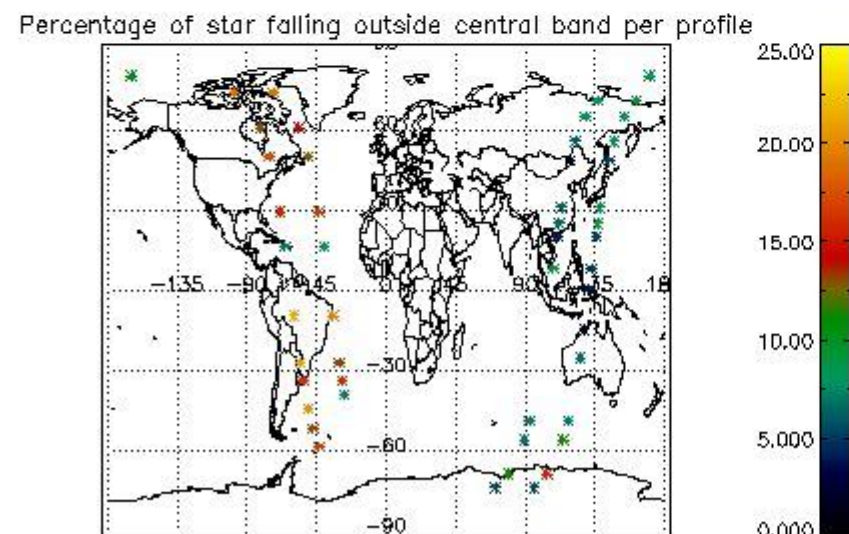

6. Statistics and plot of tangent altitude of the last measurement (DARK & BRIGHT products without errors)

6.1 Statistics on tangent altitude lost:

Statistics	DARK	BRIGHT	TWILIGHT
Mean:	14.182	19.068	14.179
St. deviation:	2.9951	3.0950	2.0339
Maximum:	19.743	24.690	15.617
Minimum:	10.384	12.154	12.741
Number of data:	14.000	33.000	2.0000

6.2 Plot for DARK limb products