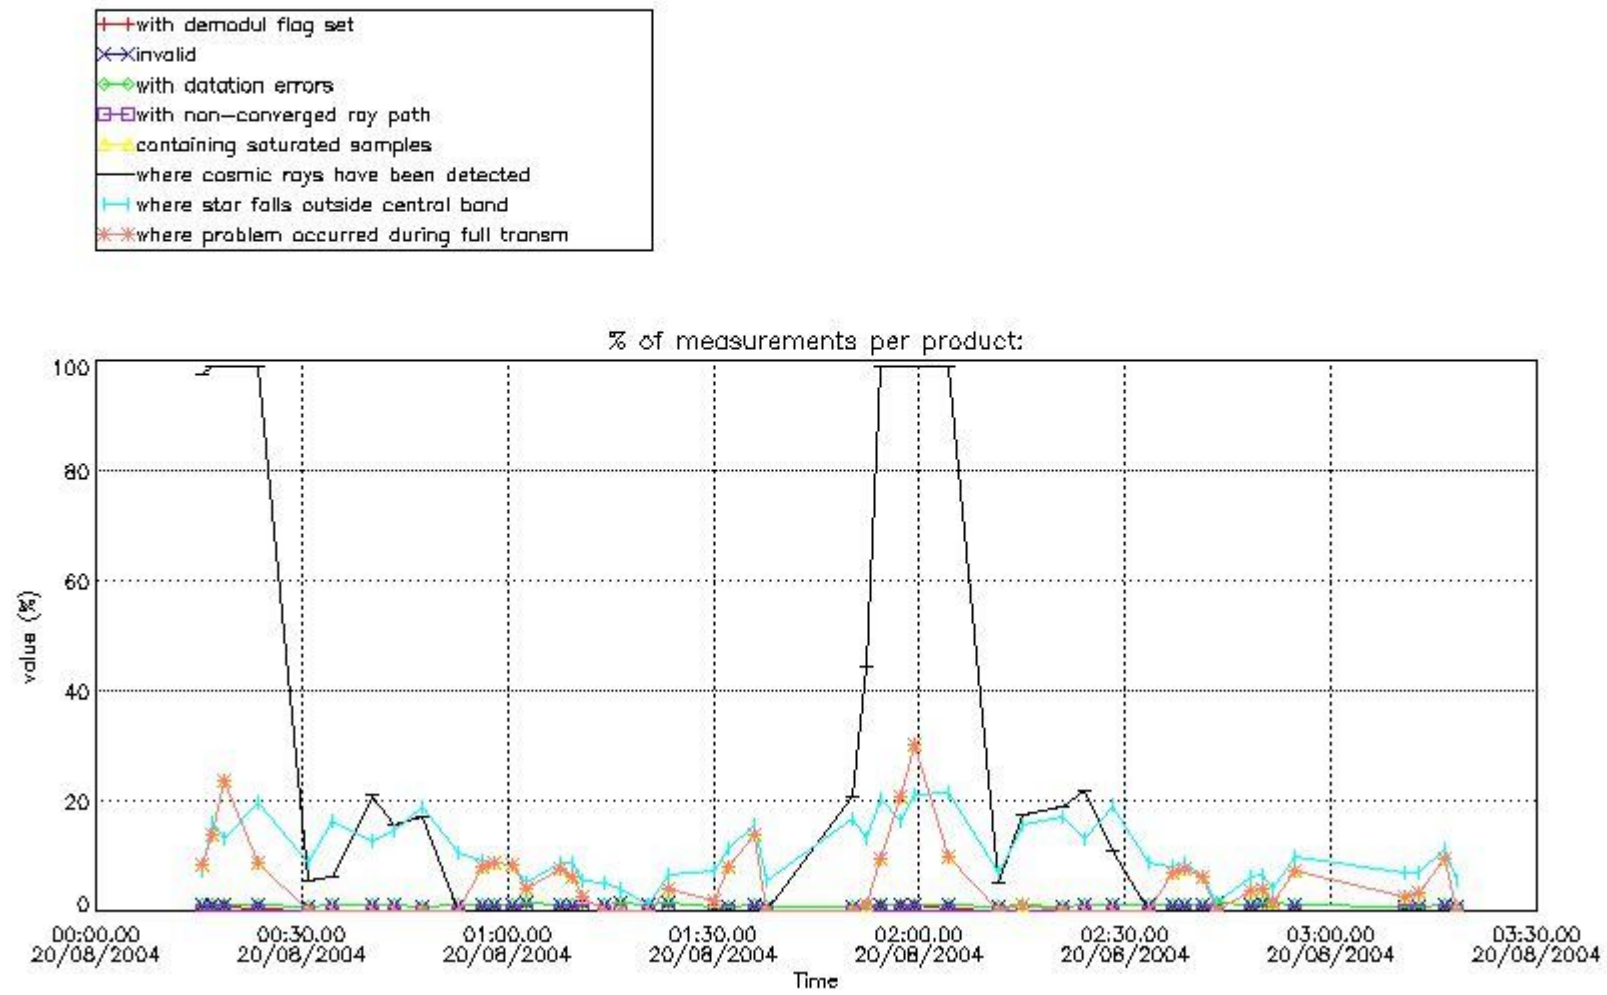

At least one measurement with demodulation flag set:	18.3673 %
Reference spectrum computed from DB:	0.00000 %
Reference spectrum with small number of measurements:	0.00000 %
SATU data not used:	0.00000 %

5.2 Plot quality information per product (time dependant)

5.3 Plot quality information per product (world map)