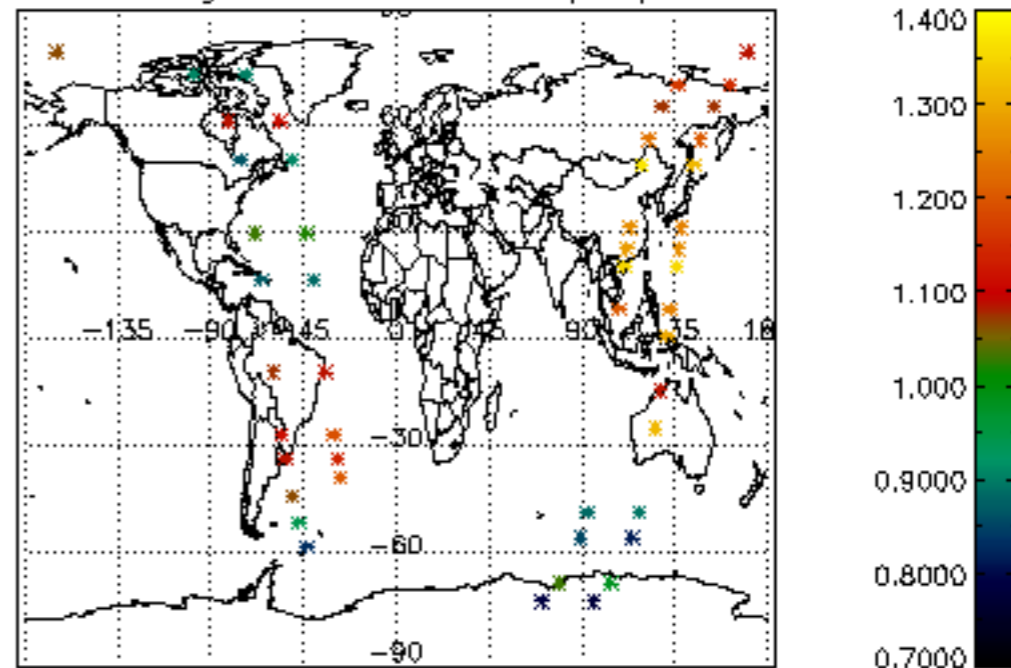

Percentage of datation errors per profile