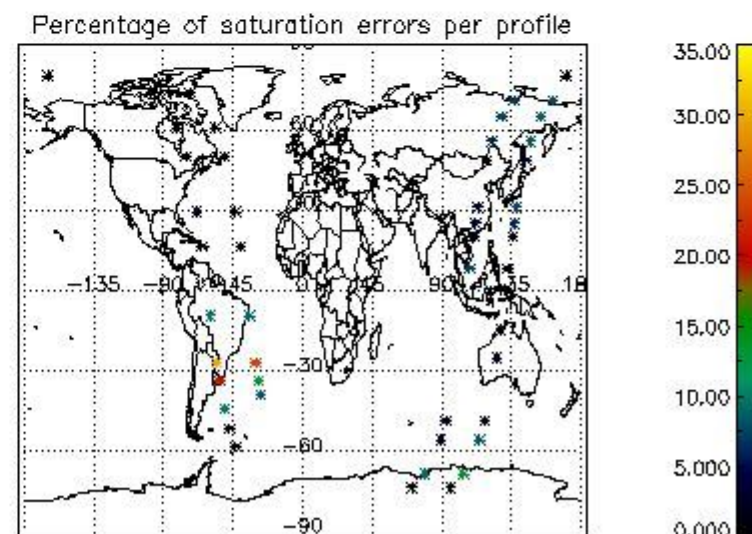

6. Statistics and plot of tangent altitude of the last measurement (DARK & BRIGHT products without errors)

6.1 Statistics on tangent altitude lost:

Statistics	DARK	BRIGHT	TWILIGHT
Mean:	14.182	19.068	14.179
St. deviation:	2.9951	3.0950	2.0339
Maximum:	19.743	24.690	15.617
Minimum:	10.384	12.154	12.741
Number of data:	14.000	33.000	2.0000

6.2 Plot for DARK limb products