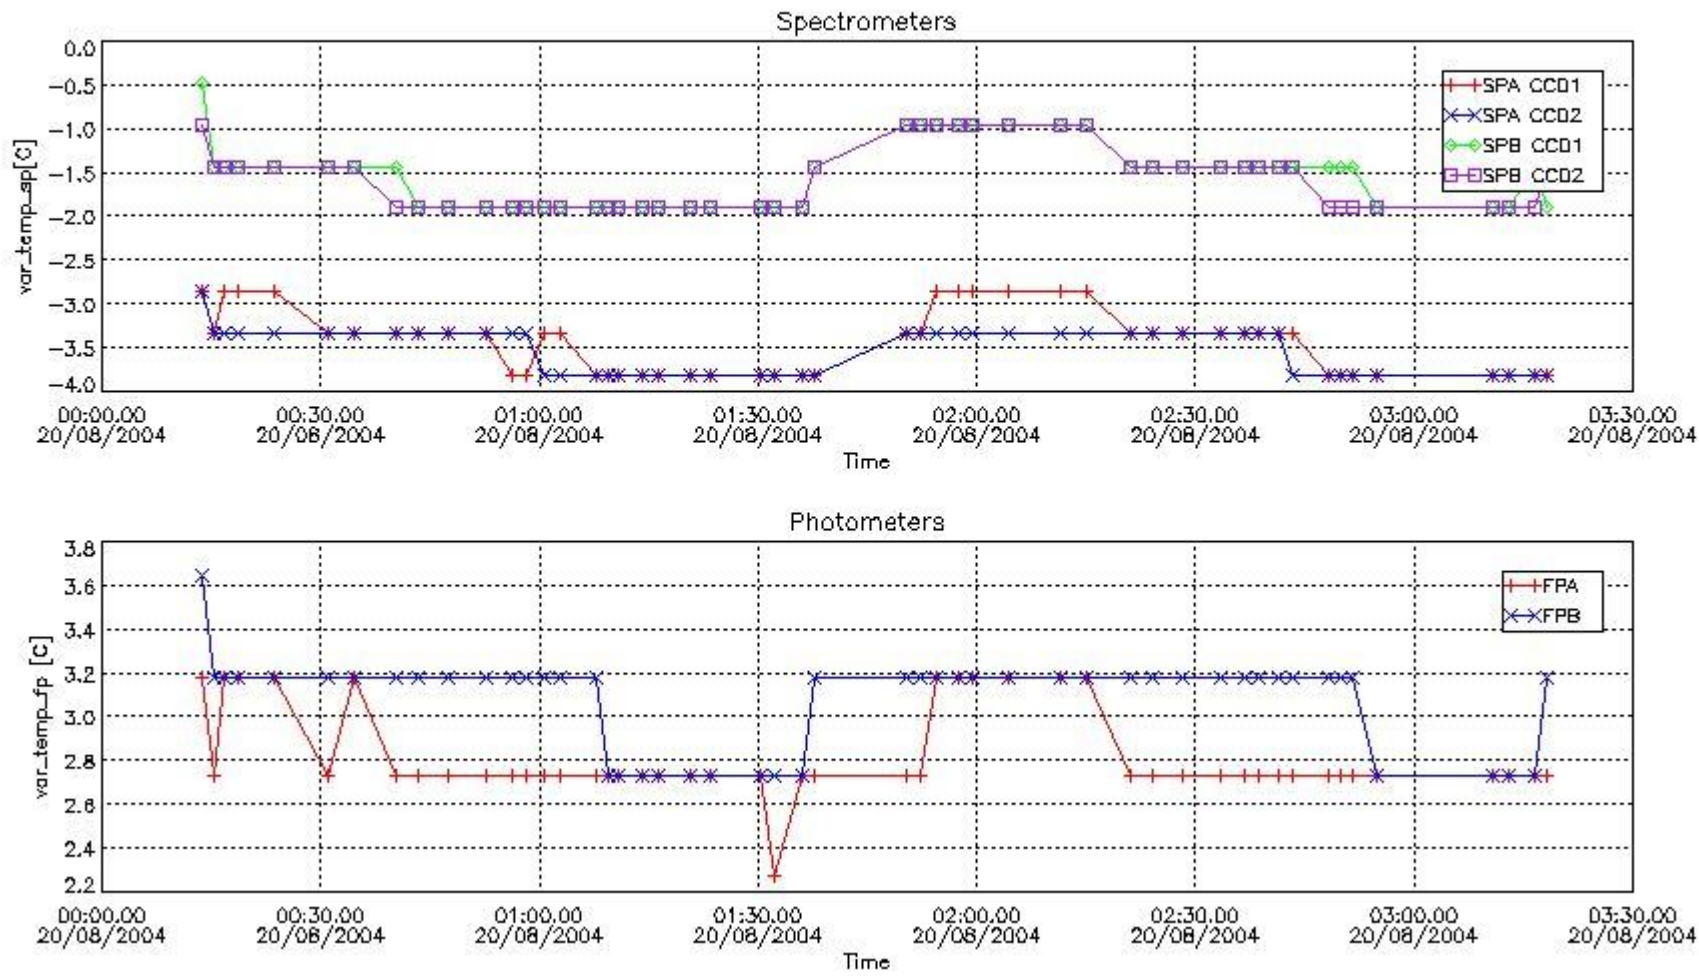

3. Plot of GOMOS spectrometers and photometers temperatures from level 1b data

4. Overview of dark signal processing per product

The Dark Charge (DC) is a temperature-dependant signal added to the useful measurements and it is therefore subtracted from them during the processing. There are two phenomena that produce a continuous increase of the DC: the "hot pixels" (a pixel is "hot" when its DC exceeds by a significant amount its value measured on ground at the same temperature) and the "Random Telegraphic Signal" (abrupt change positive or negative of the CCD pixel signal, random in time, affecting only the DC part of the signal and not the photon generated signal).

In this section a list of products that did not use the Dark Sky Area (DSA) observation for the DC computation is given. It is also provided the mean DC plot per product for dark limb products with no error flag set.

4.1 All products used the DSA observation for the DC computation

4.2 Plot of mean dark charges per product: only products in DARK limb conditions without errors are used