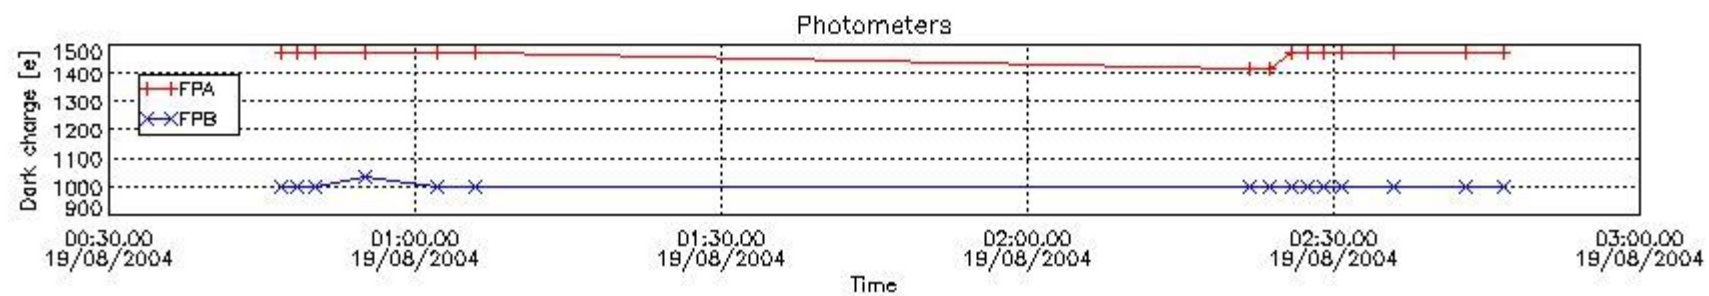

5. Demodulation flag and quality information monitoring

In this section it is presented the modulation information extracted from the pcd (product confidence data) at measurement level and information extracted from the Quality Summary dataset. Only products without errors (error flag in the MPH set to "0") are used.

5.1 Percentage of products during reporting period with: