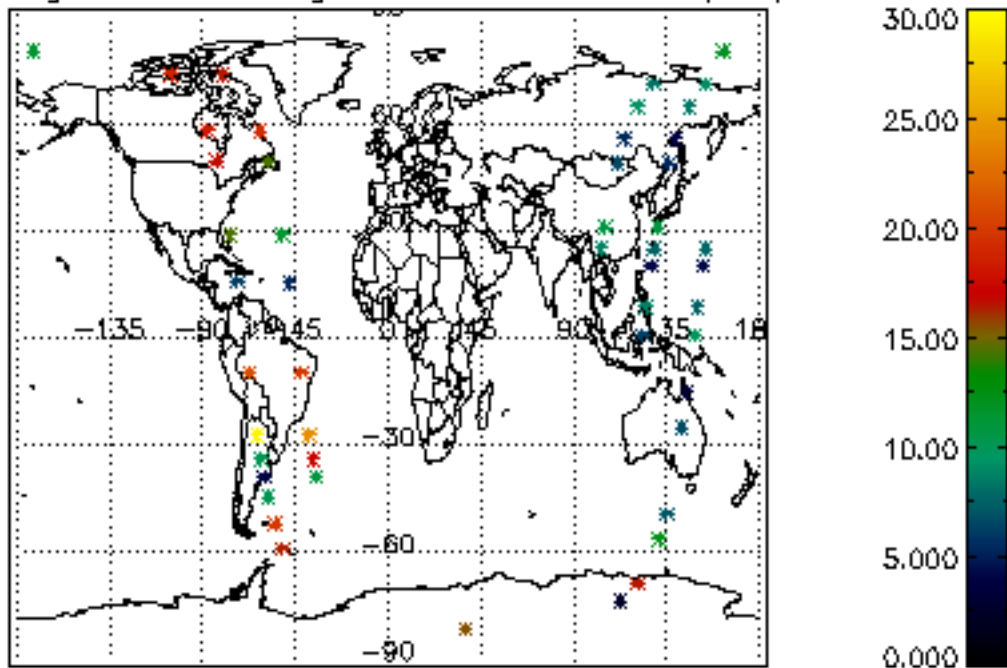

Percentage of star falling outside central band per profile