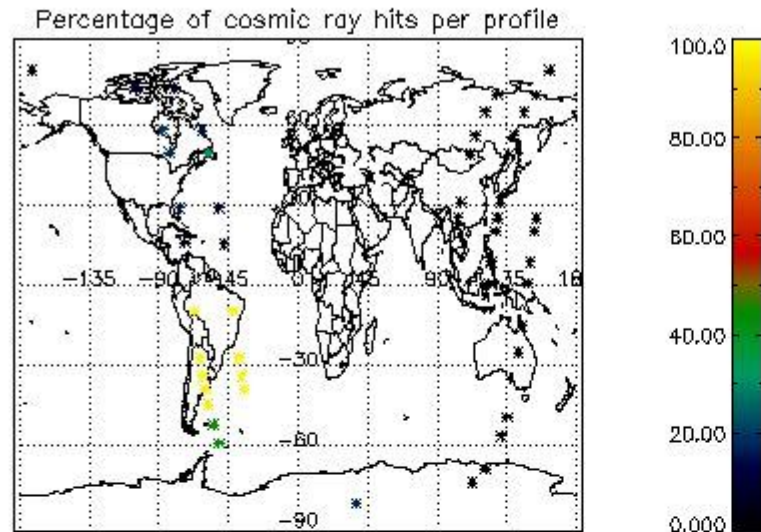

6. Statistics and plot of tangent altitude of the last measurement (DARK & BRIGHT products without errors)

6.1 Statistics on tangent altitude lost:

Statistics	DARK	BRIGHT	TWILIGHT
Mean:	14.740	19.051	13.417
St. deviation:	4.5653	2.9969	1.2088
Maximum:	22.934	24.235	15.201
Minimum:	6.2277	12.487	12.069
Number of data:	15.000	29.000	5.0000

6.2 Plot for DARK limb products