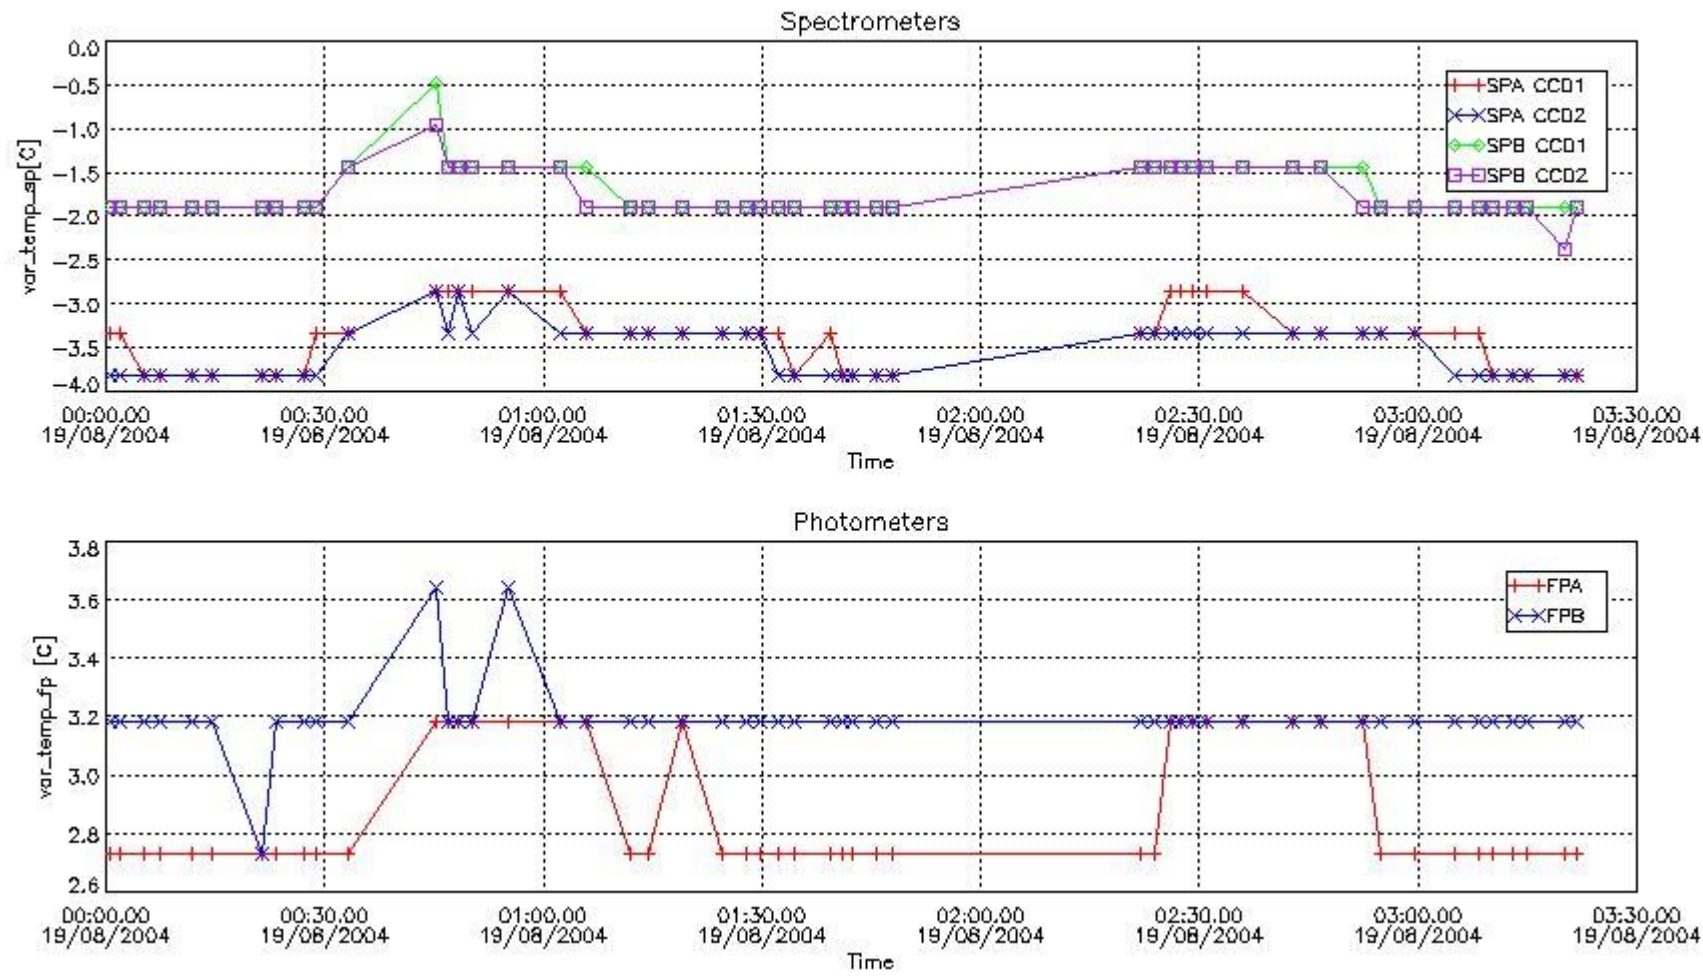

3. Plot of GOMOS spectrometers and photometers temperatures from level 1b data

4. Overview of dark signal processing per product

The Dark Charge (DC) is a temperature-dependant signal added to the useful measurements and it is therefore subtracted from them during the processing. There are two phenomena that produce a continuous increase of the DC: the "hot pixels" (a pixel is "hot" when its DC exceeds by a significant amount its value measured on ground at the same temperature) and the "Random Telegraphic Signal" (abrupt change positive or negative of the CCD pixel signal, random in time, affecting only the DC part of the signal and not the photon generated signal).

In this section a list of products that did not use the Dark Sky Area (DSA) observation for the DC computation is given. It is also provided the mean DC plot per product for dark limb products with no error flag set.

4.1 All products used the DSA observation for the DC computation

4.2 Plot of mean dark charges per product: only products in DARK limb conditions without errors are used