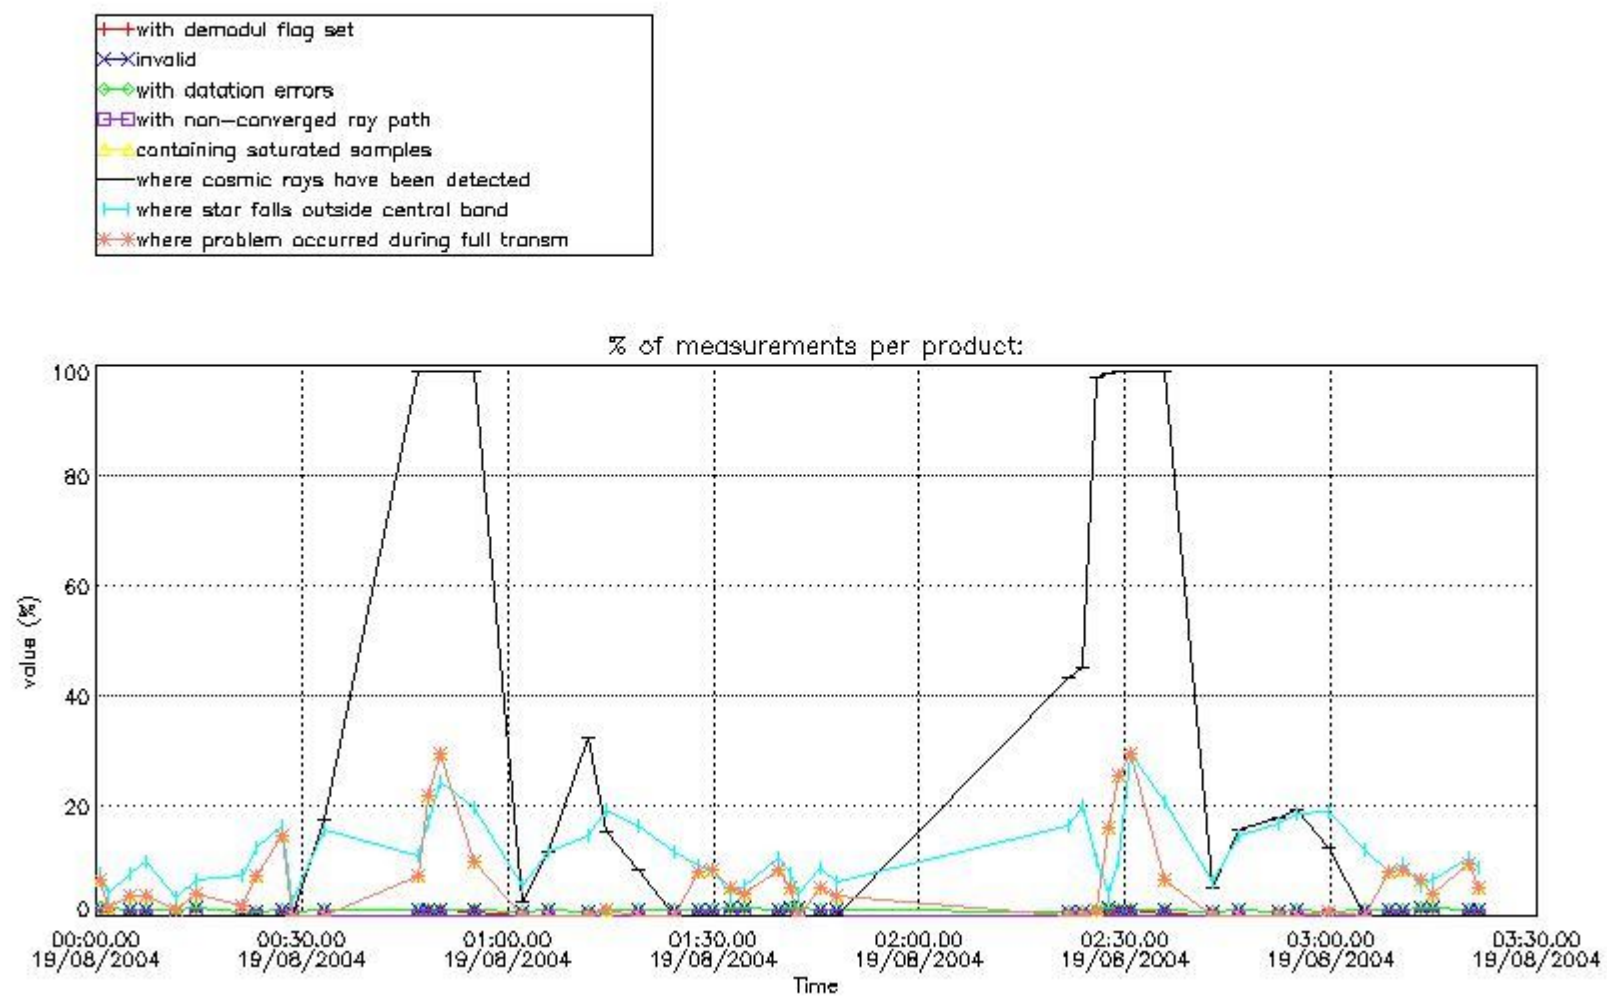

At least one measurement with demodulation flag set:	20.4082 %
Reference spectrum computed from DB:	0.00000 %
Reference spectrum with small number of measurements:	0.00000 %
SATU data not used:	0.00000 %

5.2 Plot quality information per product (time dependant)

5.3 Plot quality information per product (world map)