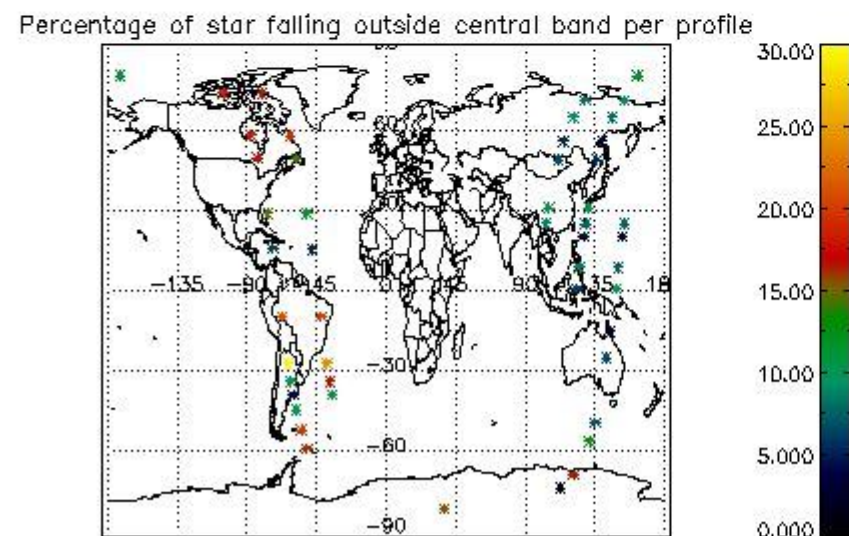

6. Statistics and plot of tangent altitude of the last measurement (DARK & BRIGHT products without errors)

6.1 Statistics on tangent altitude lost:

Statistics	DARK	BRIGHT	TWILIGHT
Mean:	14.740	19.051	13.417
St. deviation:	4.5653	2.9969	1.2088
Maximum:	22.934	24.235	15.201
Minimum:	6.2277	12.487	12.069
Number of data:	15.000	29.000	5.0000

6.2 Plot for DARK limb products