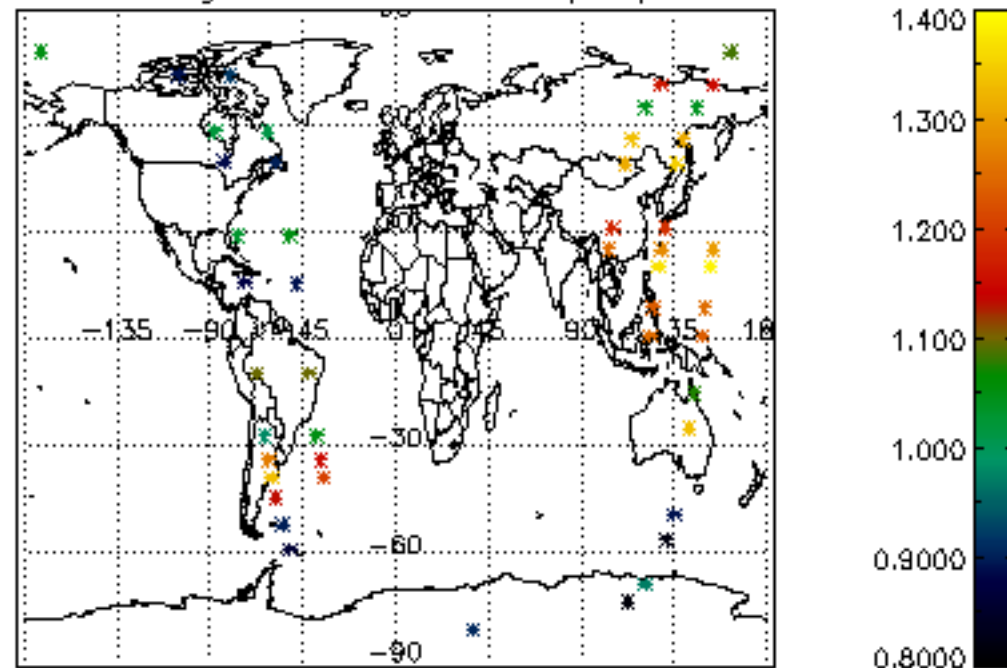

Percentage of datation errors per profile