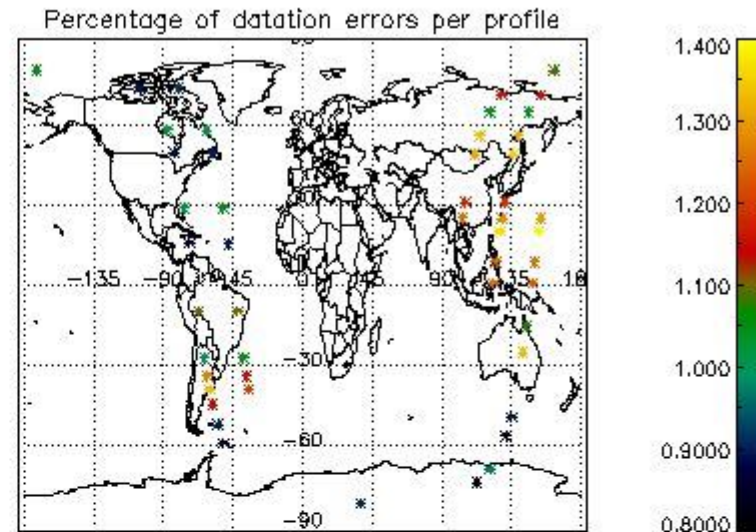

6. Statistics and plot of tangent altitude of the last measurement (DARK & BRIGHT products without errors)

6.1 Statistics on tangent altitude lost:

Statistics	DARK	BRIGHT	TWILIGHT
Mean:	14.740	19.051	13.417
St. deviation:	4.5653	2.9969	1.2088
Maximum:	22.934	24.235	15.201
Minimum:	6.2277	12.487	12.069
Number of data:	15.000	29.000	5.0000

6.2 Plot for DARK limb products