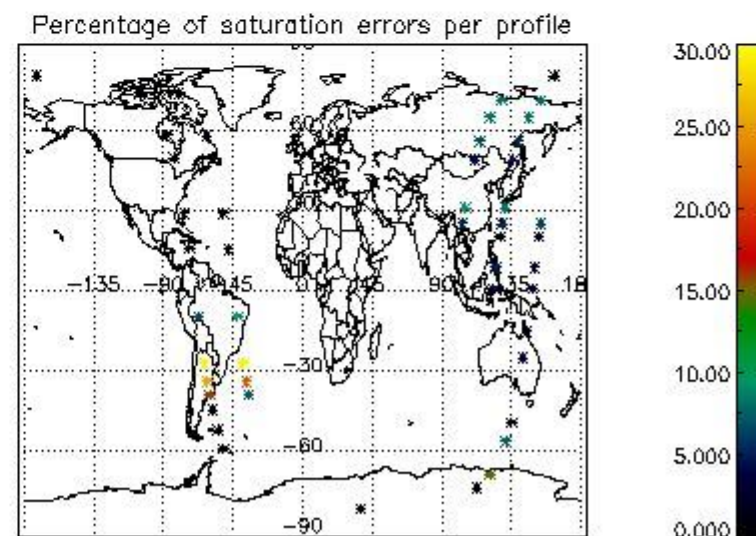

6. Statistics and plot of tangent altitude of the last measurement (DARK & BRIGHT products without errors)

6.1 Statistics on tangent altitude lost:

Statistics	DARK	BRIGHT	TWILIGHT
Mean:	14.740	19.051	13.417
St. deviation:	4.5653	2.9969	1.2088
Maximum:	22.934	24.235	15.201
Minimum:	6.2277	12.487	12.069
Number of data:	15.000	29.000	5.0000

6.2 Plot for DARK limb products