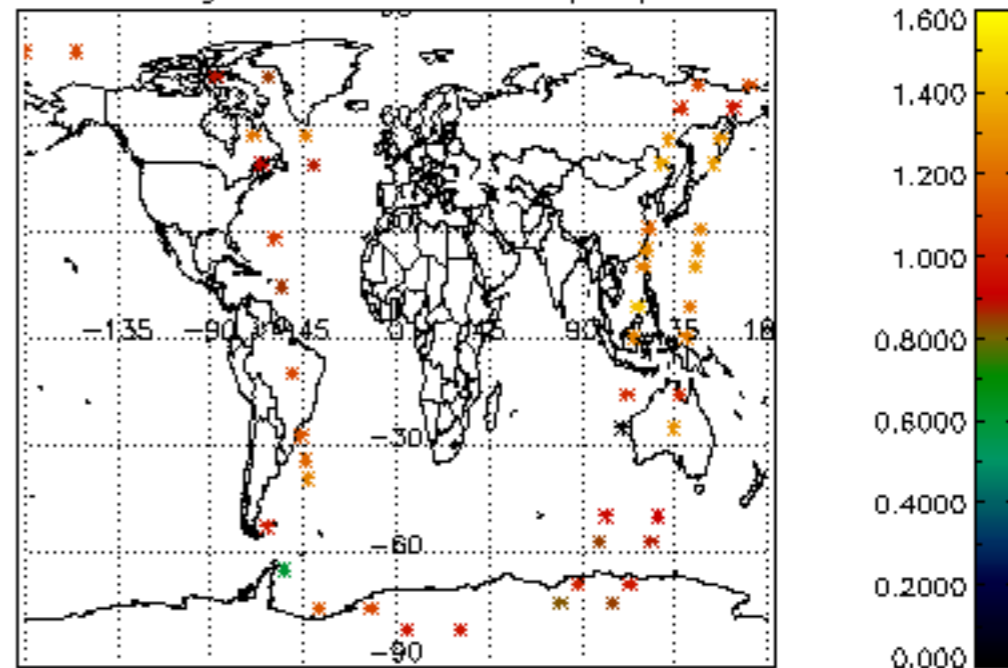

Percentage of datation errors per profile