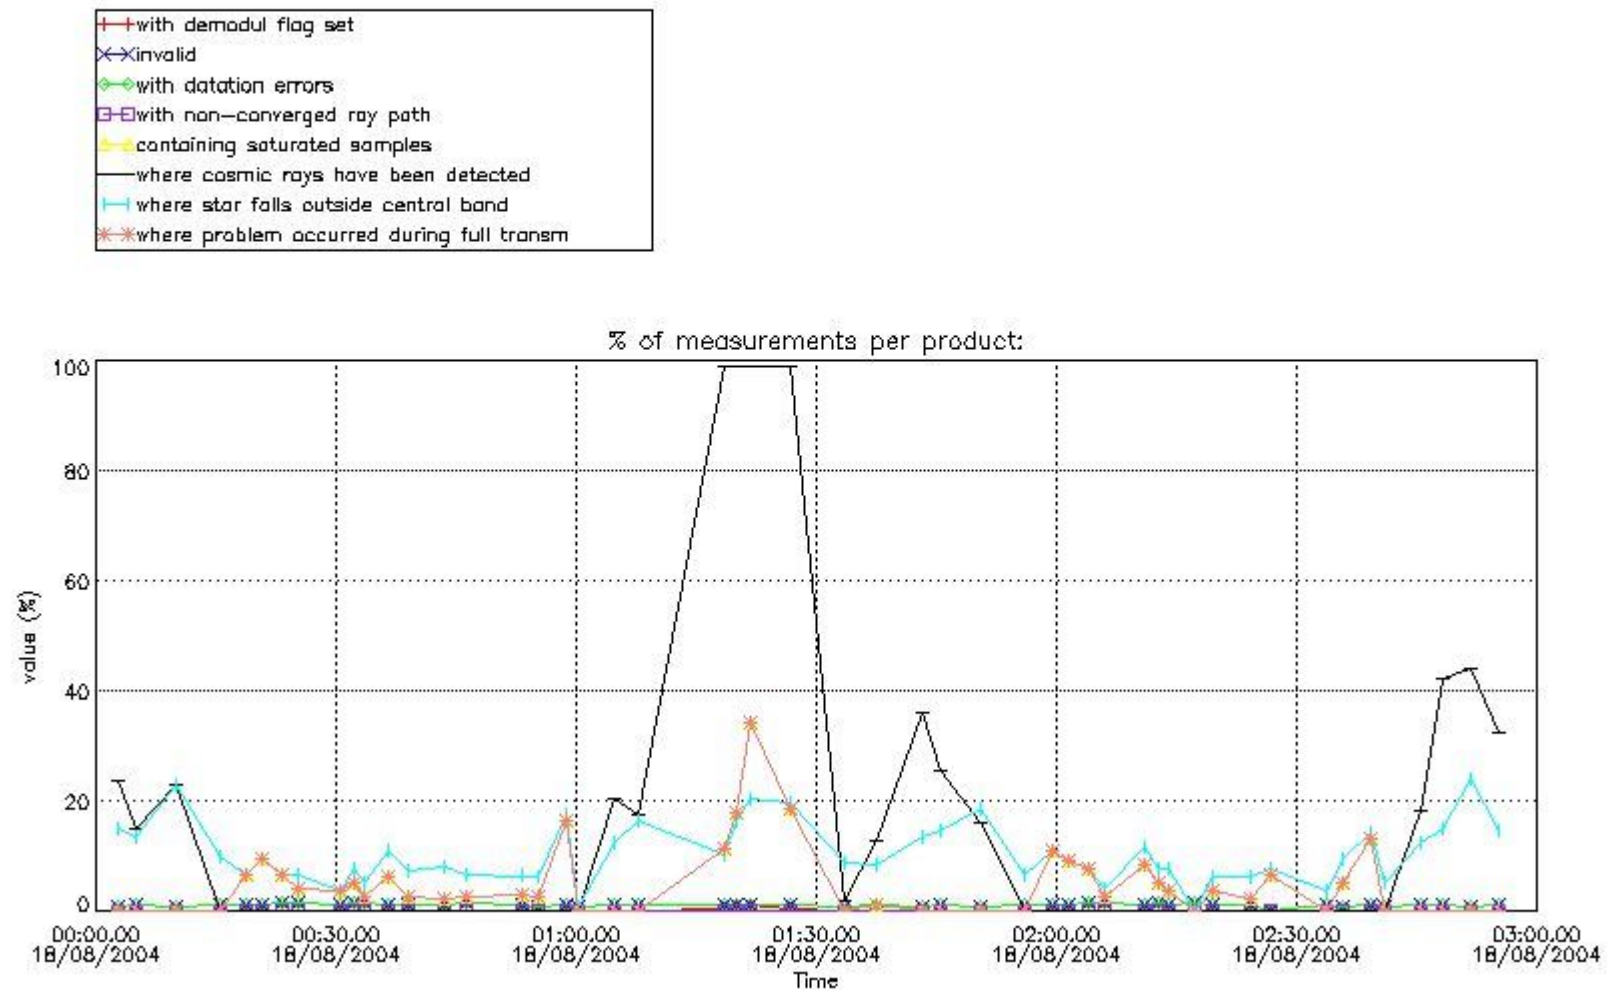

At least one measurement with demodulation flag set:	12.0000 %
Reference spectrum computed from DB:	0.00000 %
Reference spectrum with small number of measurements:	0.00000 %
SATU data not used:	0.00000 %

5.2 Plot quality information per product (time dependant)

5.3 Plot quality information per product (world map)