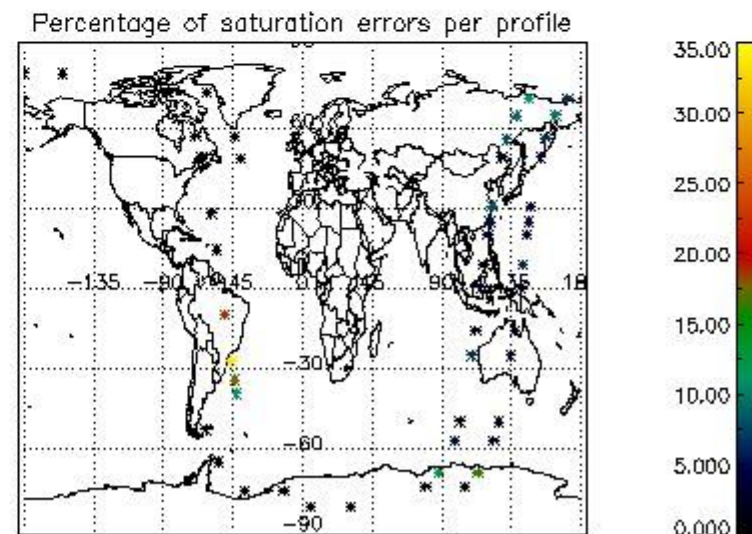

6. Statistics and plot of tangent altitude of the last measurement (DARK & BRIGHT products without errors)

6.1 Statistics on tangent altitude lost:

Statistics	DARK	BRIGHT	TWILIGHT
Mean:	14.476	19.231	16.551
St. deviation:	3.5330	3.4522	3.6129
Maximum:	19.132	29.152	24.448
Minimum:	9.0769	10.535	13.011
Number of data:	8.0000	32.000	10.000

6.2 Plot for DARK limb products