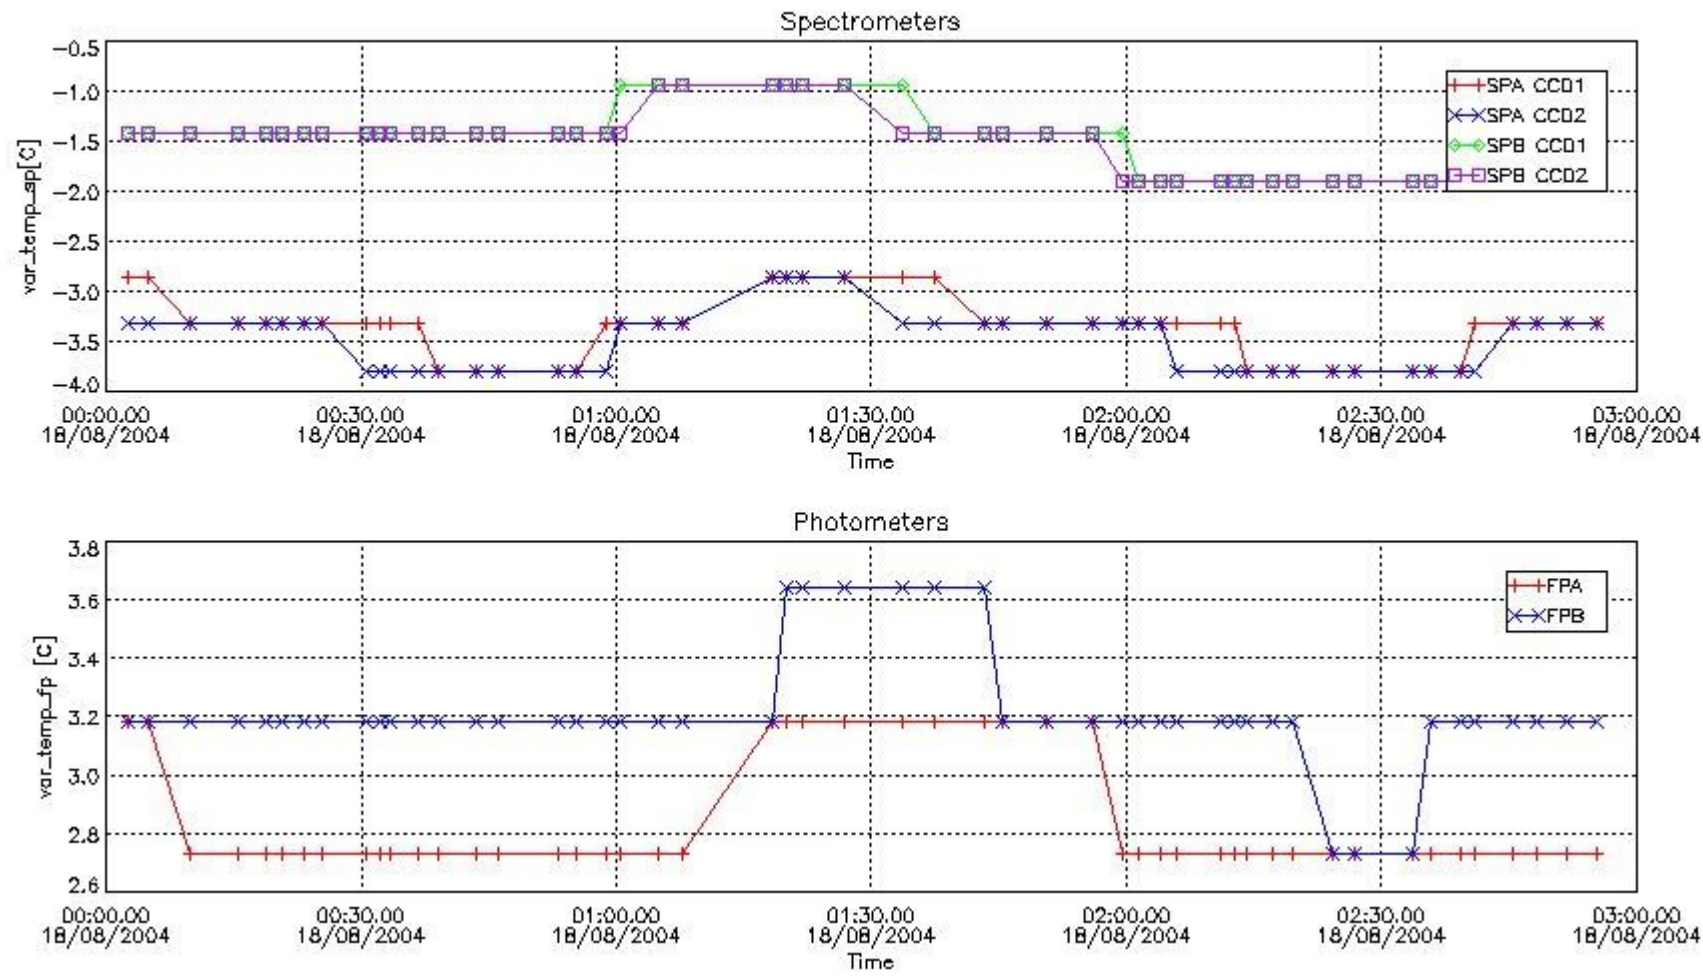

3. Plot of GOMOS spectrometers and photometers temperatures from level 1b data

4. Overview of dark signal processing per product

The Dark Charge (DC) is a temperature-dependant signal added to the useful measurements and it is therefore subtracted from them during the processing. There are two phenomena that produce a continuous increase of the DC: the "hot pixels" (a pixel is "hot" when its DC exceeds by a significant amount its value measured on ground at the same temperature) and the "Random Telegraphic Signal" (abrupt change positive or negative of the CCD pixel signal, random in time, affecting only the DC part of the signal and not the photon generated signal).

In this section a list of products that did not use the Dark Sky Area (DSA) observation for the DC computation is given. It is also provided the mean DC plot per product for dark limb products with no error flag set.

4.1 All products used the DSA observation for the DC computation

4.2 Plot of mean dark charges per product: only products in DARK limb conditions without errors are used