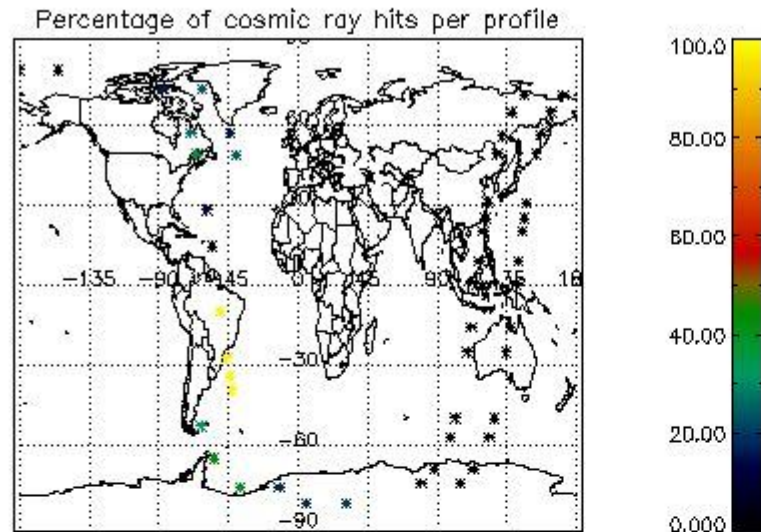

6. Statistics and plot of tangent altitude of the last measurement (DARK & BRIGHT products without errors)

6.1 Statistics on tangent altitude lost:

Statistics	DARK	BRIGHT	TWILIGHT
Mean:	14.476	19.231	16.551
St. deviation:	3.5330	3.4522	3.6129
Maximum:	19.132	29.152	24.448
Minimum:	9.0769	10.535	13.011
Number of data:	8.0000	32.000	10.000

6.2 Plot for DARK limb products