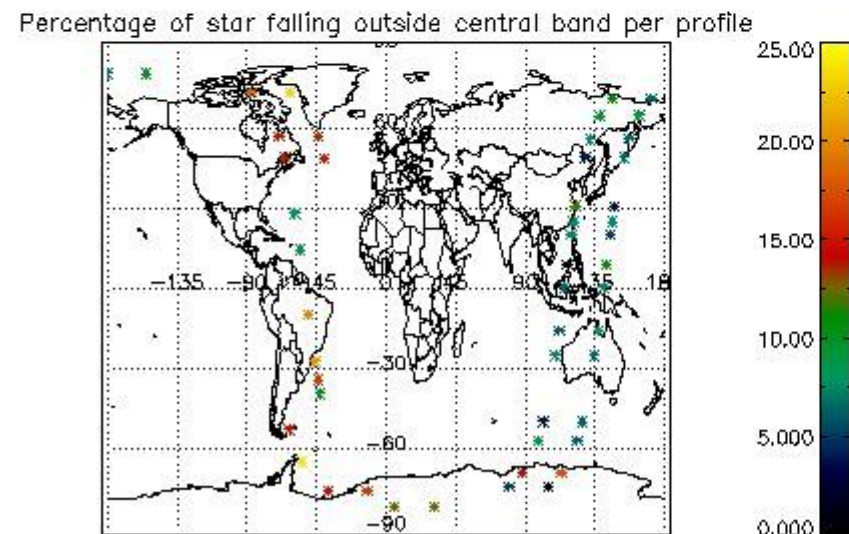

6. Statistics and plot of tangent altitude of the last measurement (DARK & BRIGHT products without errors)

6.1 Statistics on tangent altitude lost:

Statistics	DARK	BRIGHT	TWILIGHT
Mean:	14.476	19.231	16.551
St. deviation:	3.5330	3.4522	3.6129
Maximum:	19.132	29.152	24.448
Minimum:	9.0769	10.535	13.011
Number of data:	8.0000	32.000	10.000

6.2 Plot for DARK limb products