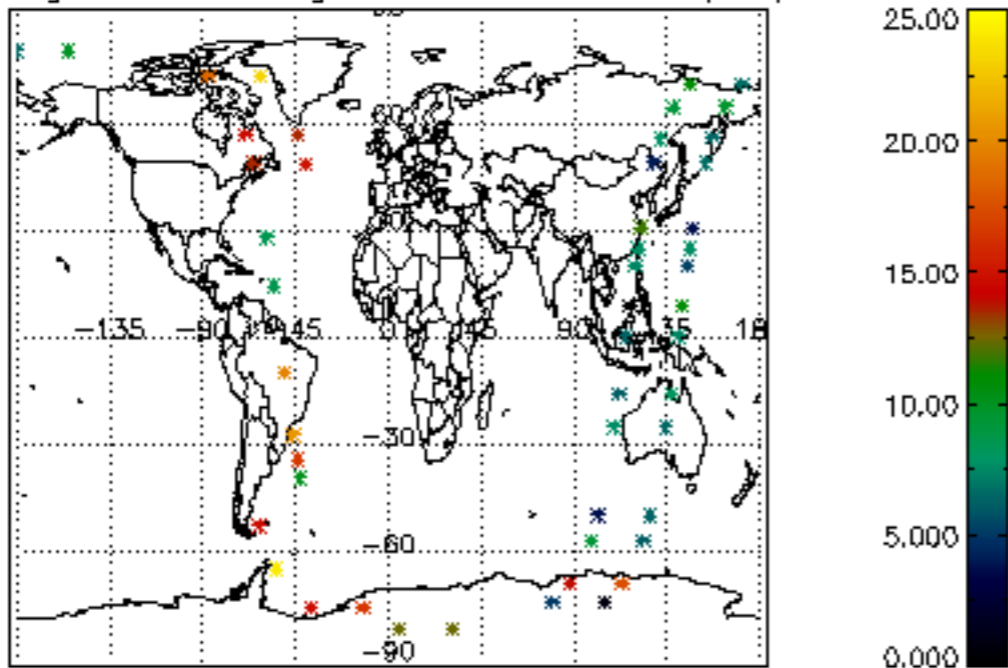

Percentage of star falling outside central band per profile