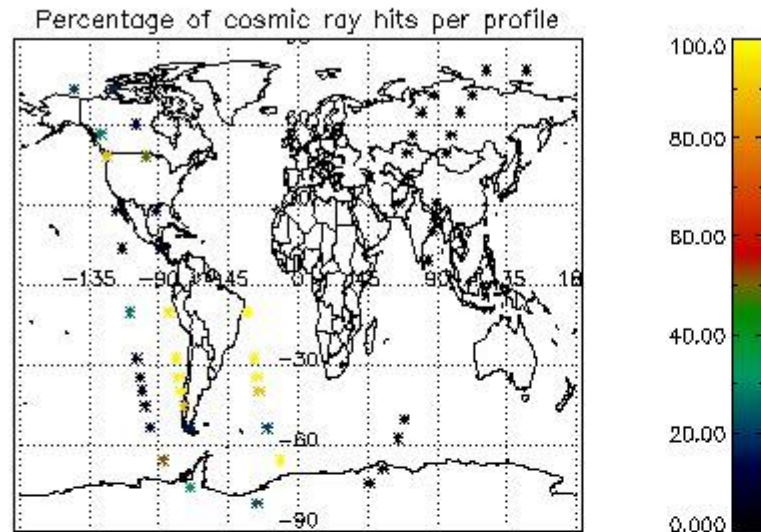

6. Statistics and plot of tangent altitude of the last measurement (DARK & BRIGHT products without errors)

6.1 Statistics on tangent altitude lost:

Statistics	DARK	BRIGHT	TWILIGHT
Mean:	13.938	17.643	15.309
St. deviation:	4.0039	3.0420	3.0222
Maximum:	21.950	21.884	19.527
Minimum:	5.3733	11.308	11.655
Number of data:	23.000	21.000	6.0000

6.2 Plot for DARK limb products