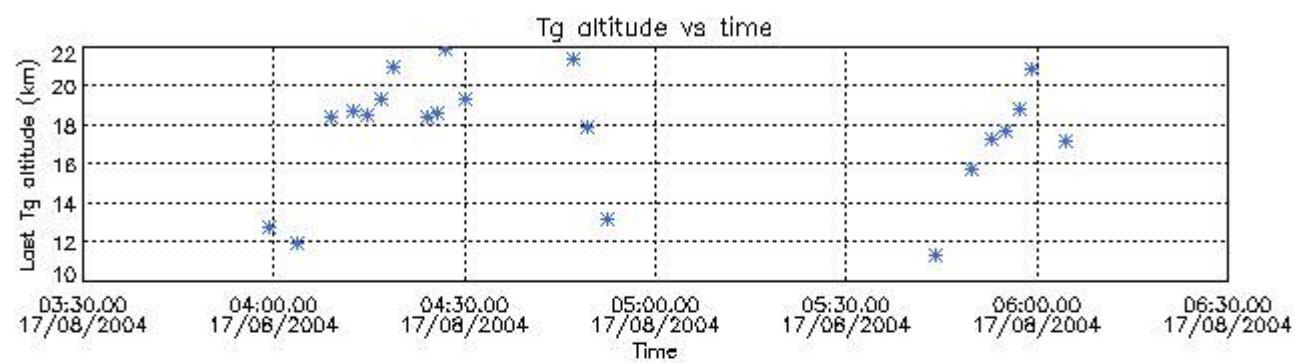

Tangent altitude at which the star is lost

6.3 Plot for TWILIGHT limb products