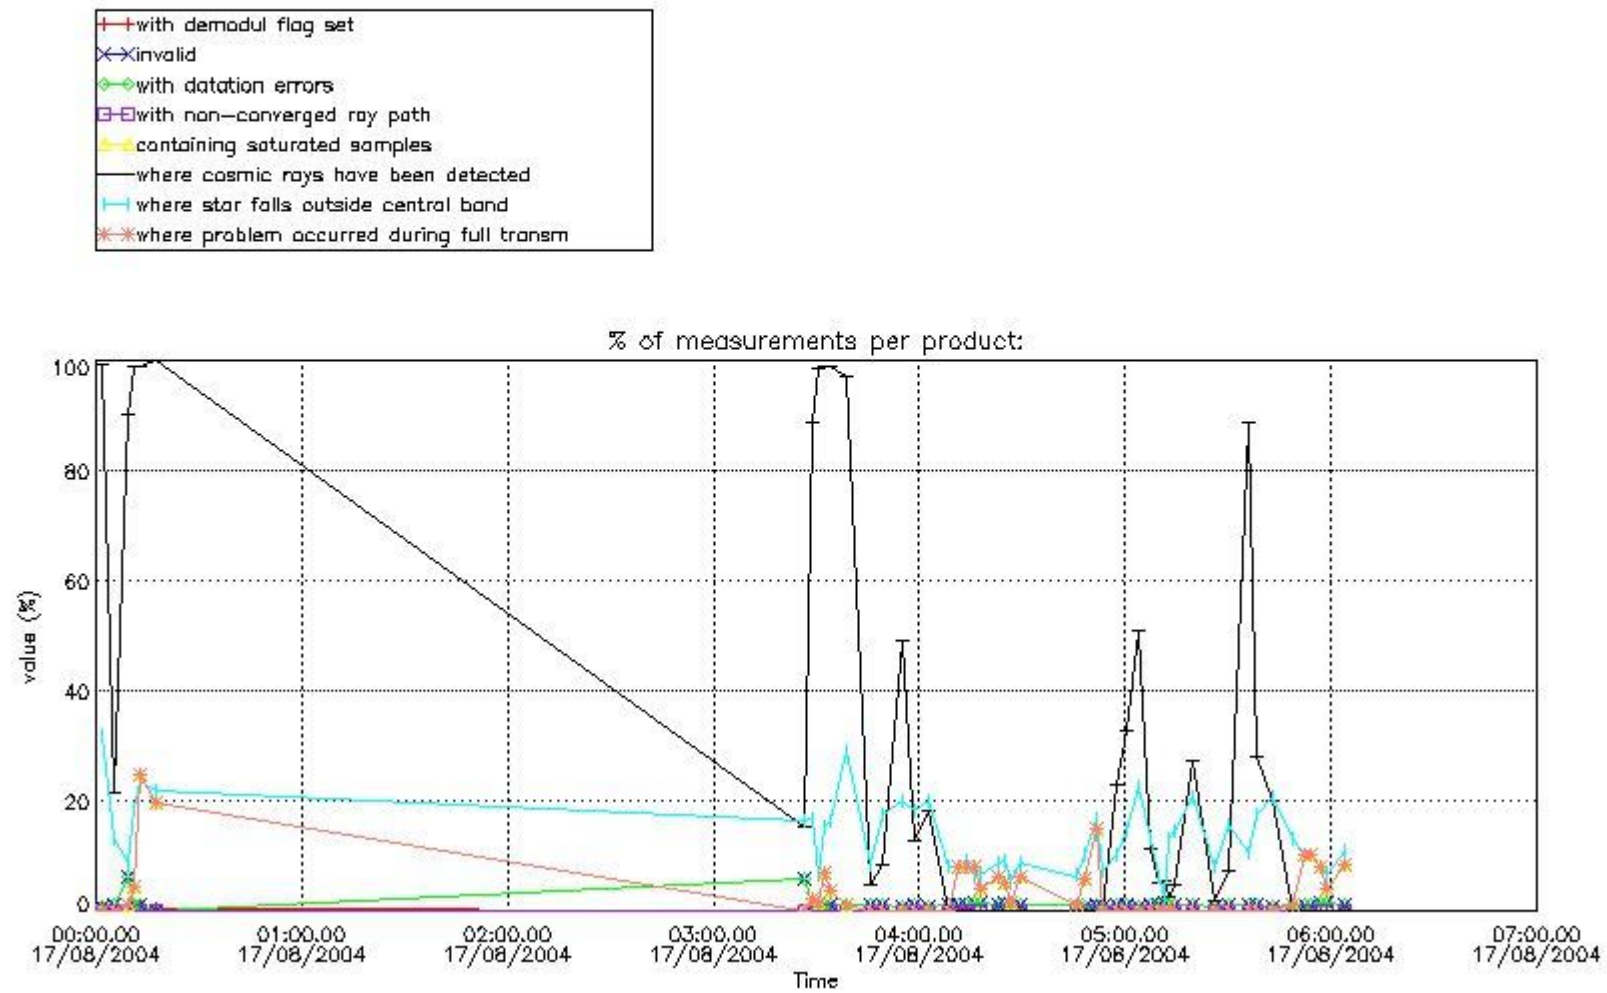

At least one measurement with demodulation flag set:	28.0000 %
Reference spectrum computed from DB:	0.00000 %
Reference spectrum with small number of measurements:	0.00000 %
SATU data not used:	0.00000 %

5.2 Plot quality information per product (time dependant)

5.3 Plot quality information per product (world map)