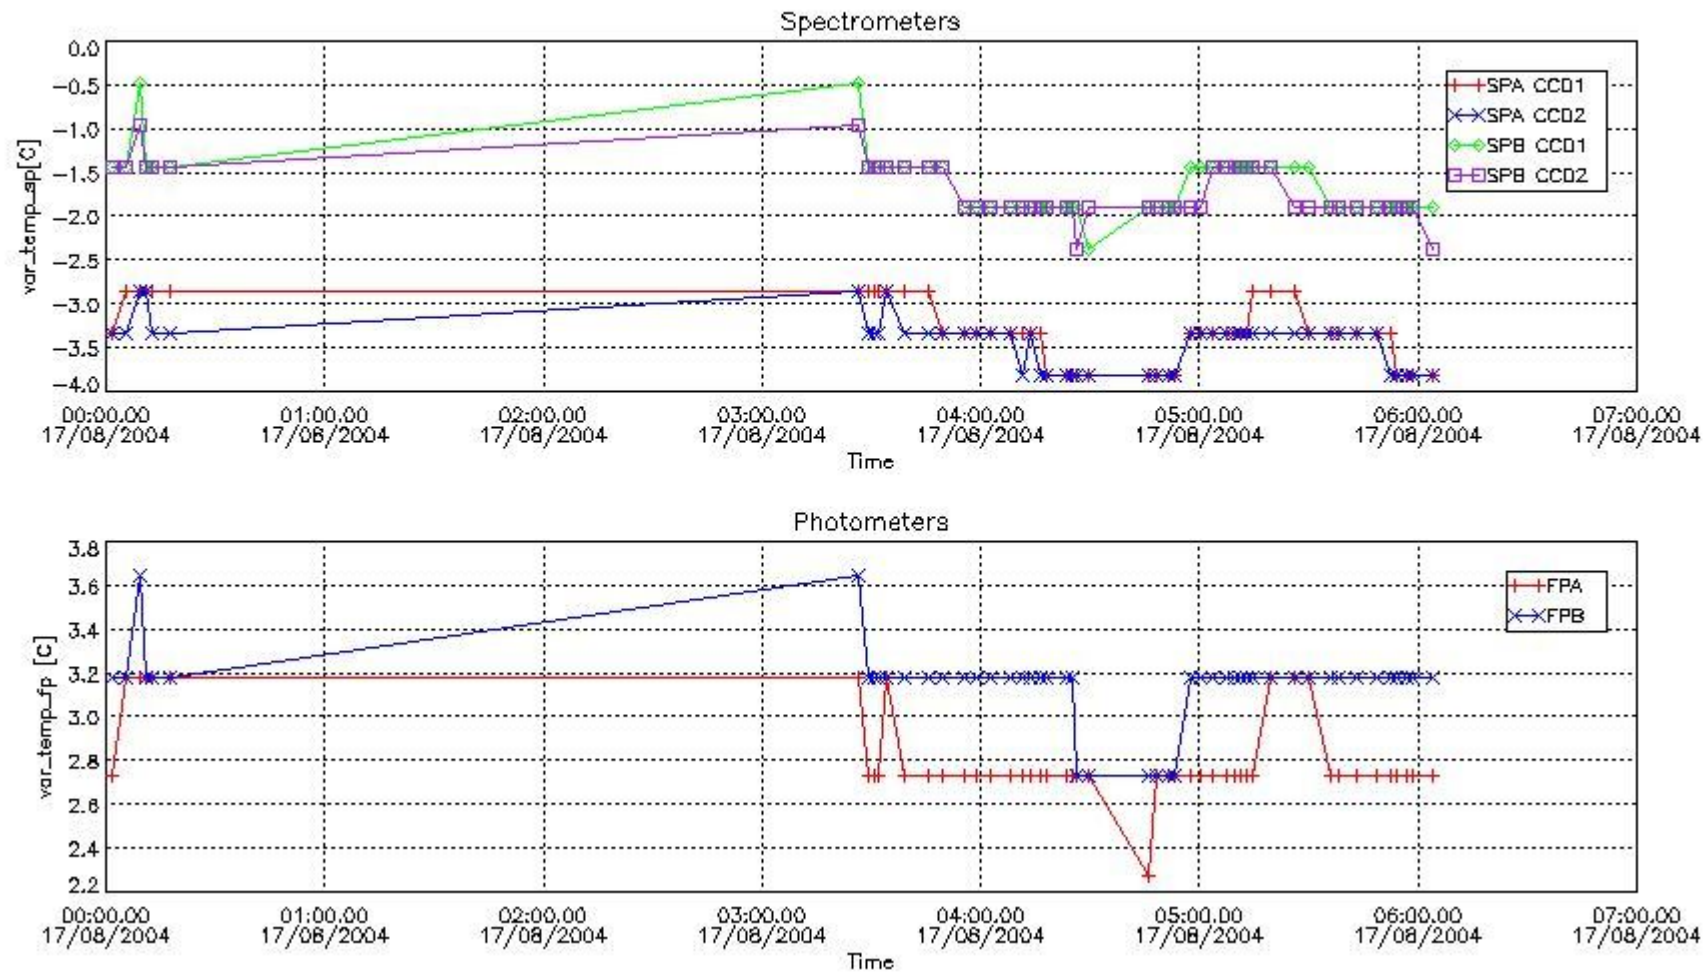

3. Plot of GOMOS spectrometers and photometers temperatures from level 1b data

4. Overview of dark signal processing per product

The Dark Charge (DC) is a temperature-dependant signal added to the useful measurements and it is therefore subtracted from them during the processing. There are two phenomena that produce a continuous increase of the DC: the "hot pixels" (a pixel is "hot" when its DC exceeds by a significant amount its value measured on ground at the same temperature) and the "Random Telegraphic Signal" (abrupt change positive or negative of the CCD pixel signal, random in time, affecting only the DC part of the signal and not the photon generated signal).

In this section a list of products that did not use the Dark Sky Area (DSA) observation for the DC computation is given. It is also provided the mean DC plot per product for dark limb products with no error flag set.

4.1 All products used the DSA observation for the DC computation

4.2 Plot of mean dark charges per product: only products in DARK limb conditions without errors are used