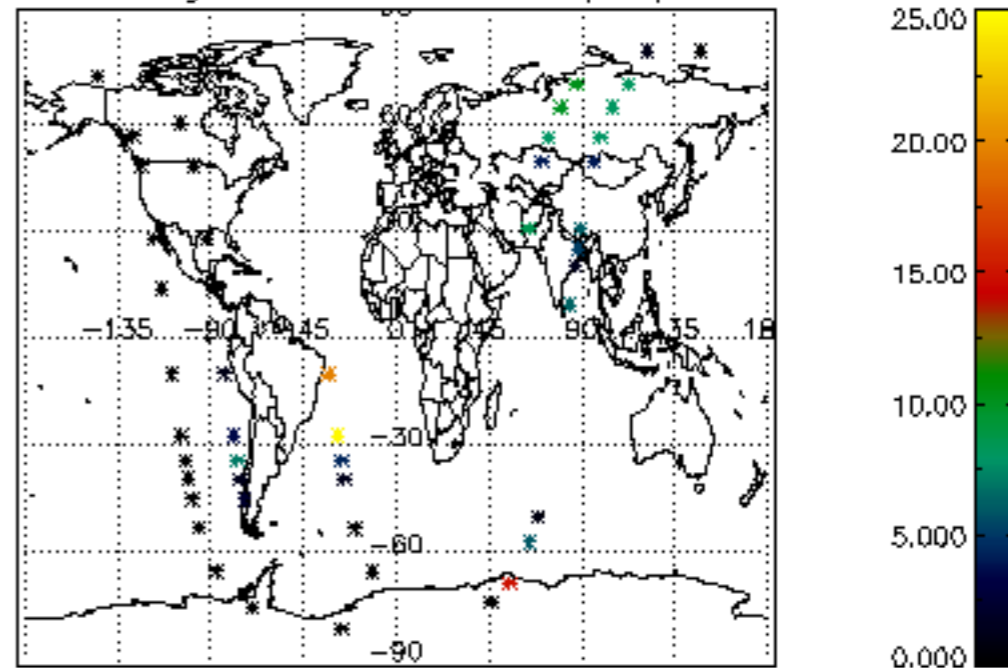

Percentage of cosmic ray hits per profile

Percentage of datation errors per profile

Percentage of star falling outside central band per profile

Percentage of saturation errors per profile

Tangent altitude at which the star is lost