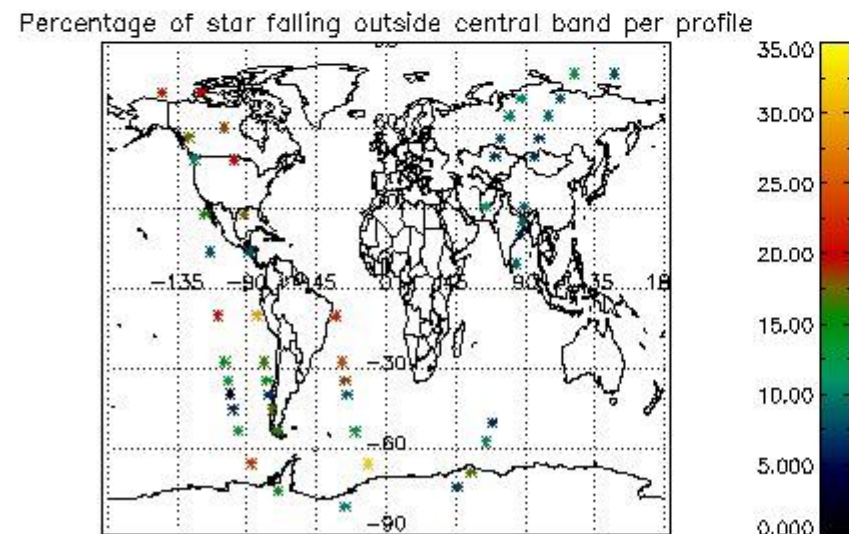

6. Statistics and plot of tangent altitude of the last measurement (DARK & BRIGHT products without errors)

6.1 Statistics on tangent altitude lost:

Statistics	DARK	BRIGHT	TWILIGHT
Mean:	13.938	17.643	15.309
St. deviation:	4.0039	3.0420	3.0222
Maximum:	21.950	21.884	19.527
Minimum:	5.3733	11.308	11.655
Number of data:	23.000	21.000	6.0000

6.2 Plot for DARK limb products