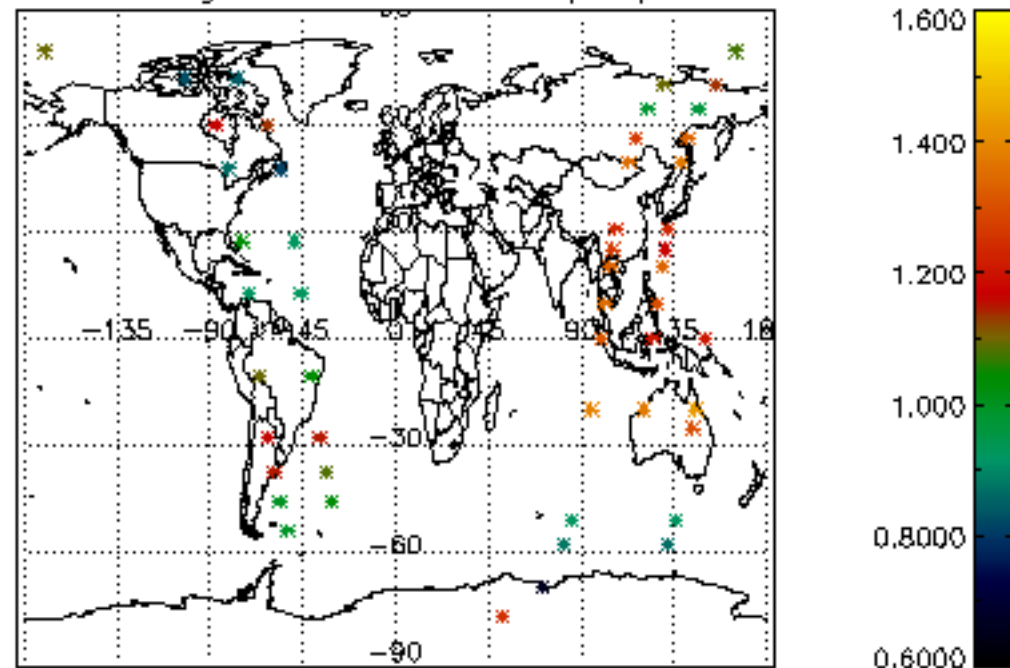

Percentage of datation errors per profile