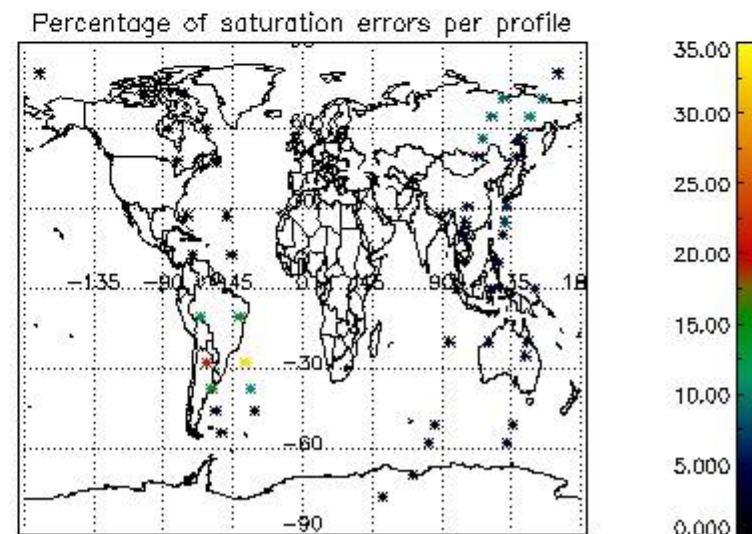

6. Statistics and plot of tangent altitude of the last measurement (DARK & BRIGHT products without errors)

6.1 Statistics on tangent altitude lost:

Statistics	DARK	BRIGHT	TWILIGHT
Mean:	12.505	19.833	16.569
St. deviation:	3.3438	3.3731	7.0456
Maximum:	19.549	27.071	24.471
Minimum:	8.3593	10.128	10.942
Number of data:	13.000	34.000	3.0000

6.2 Plot for DARK limb products