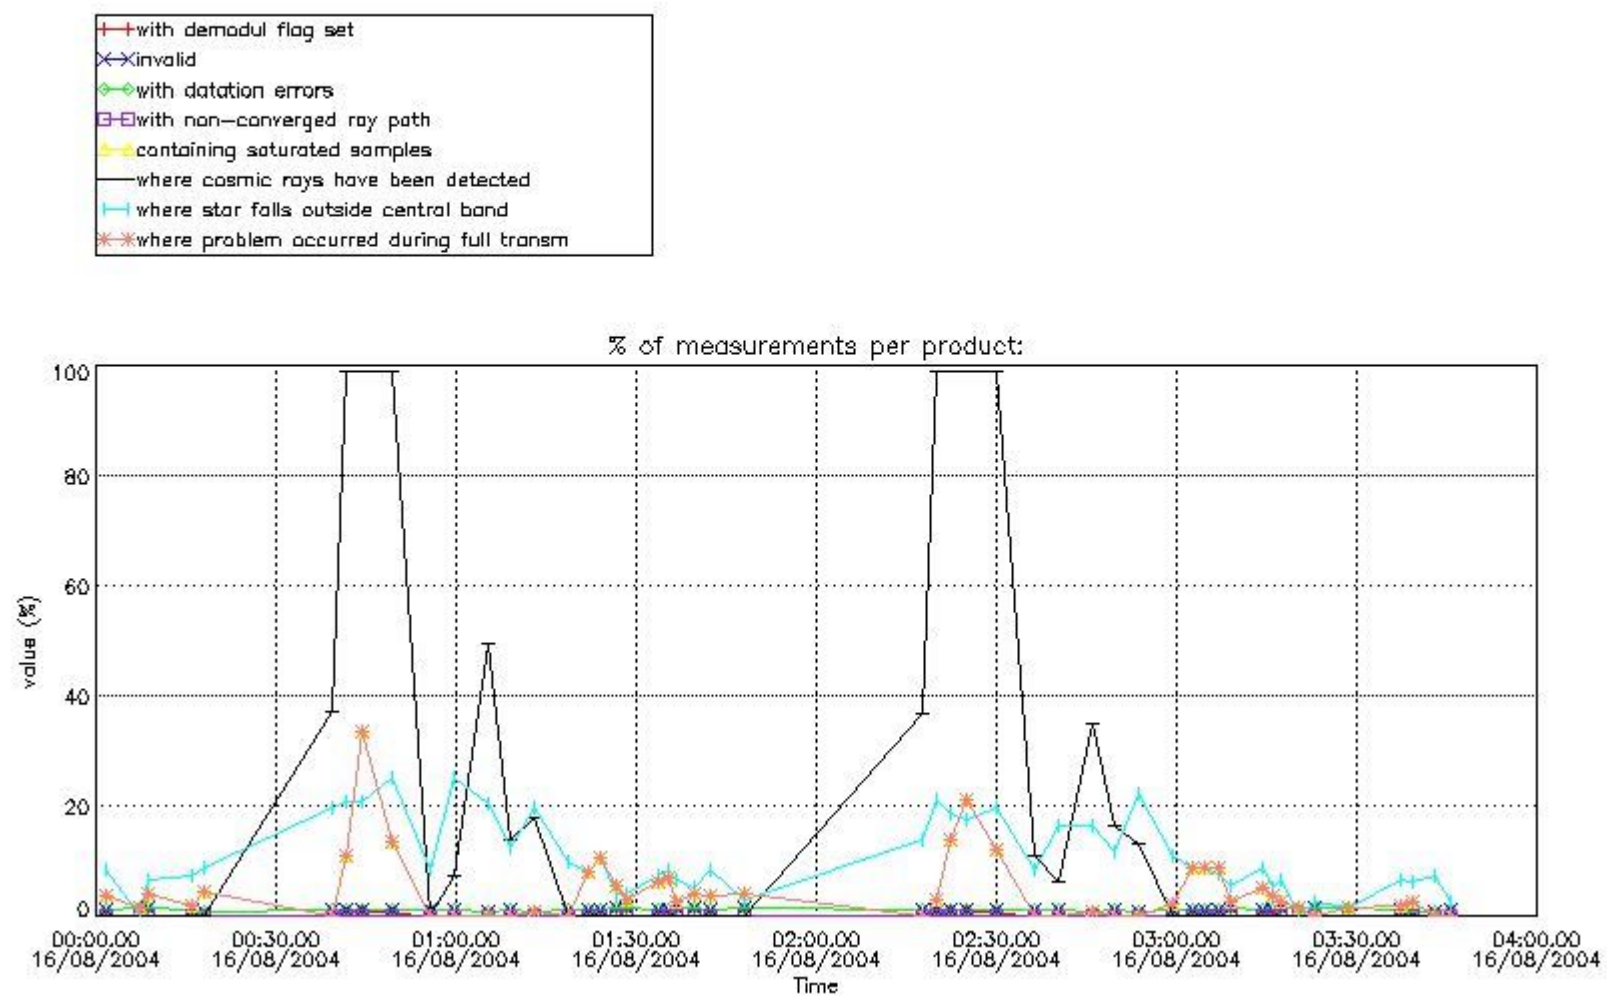

At least one measurement with demodulation flag set:	18.0000 %
Reference spectrum computed from DB:	0.00000 %
Reference spectrum with small number of measurements:	0.00000 %
SATU data not used:	0.00000 %

5.2 Plot quality information per product (time dependant)

5.3 Plot quality information per product (world map)