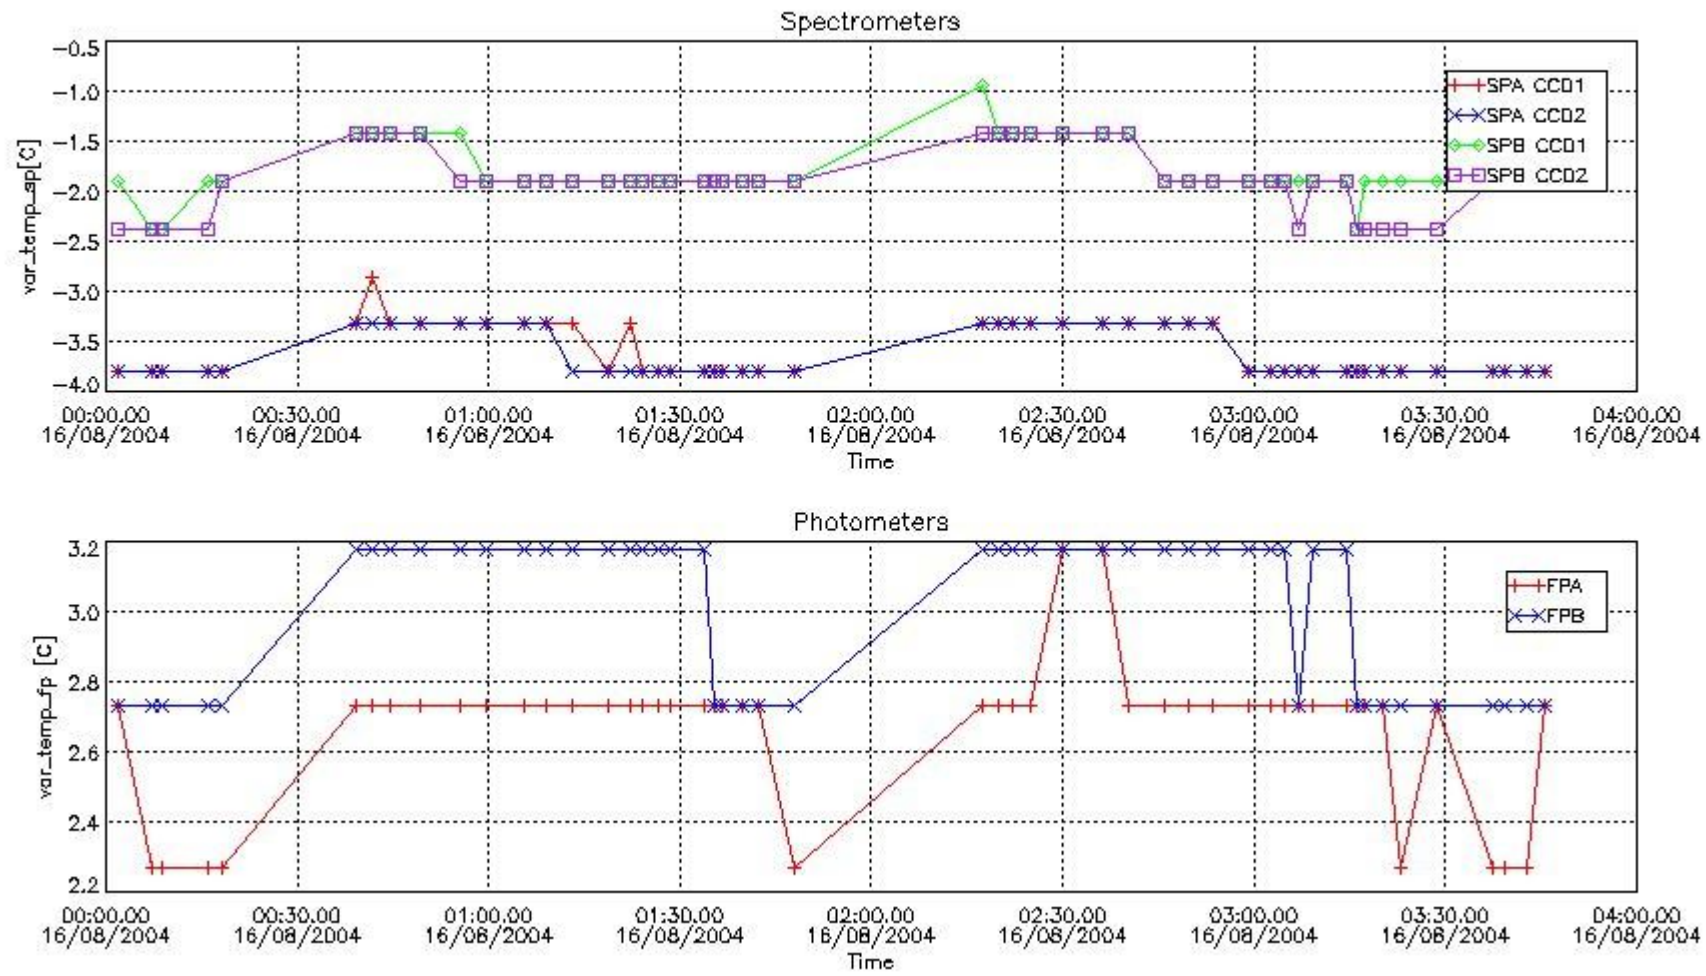

3. Plot of GOMOS spectrometers and photometers temperatures from level 1b data

4. Overview of dark signal processing per product

The Dark Charge (DC) is a temperature-dependant signal added to the useful measurements and it is therefore subtracted from them during the processing. There are two phenomena that produce a continuous increase of the DC: the "hot pixels" (a pixel is "hot" when its DC exceeds by a significant amount its value measured on ground at the same temperature) and the "Random Telegraphic Signal" (abrupt change positive or negative of the CCD pixel signal, random in time, affecting only the DC part of the signal and not the photon generated signal).

In this section a list of products that did not use the Dark Sky Area (DSA) observation for the DC computation is given. It is also provided the mean DC plot per product for dark limb products with no error flag set.

4.1 All products used the DSA observation for the DC computation

4.2 Plot of mean dark charges per product: only products in DARK limb conditions without errors are used