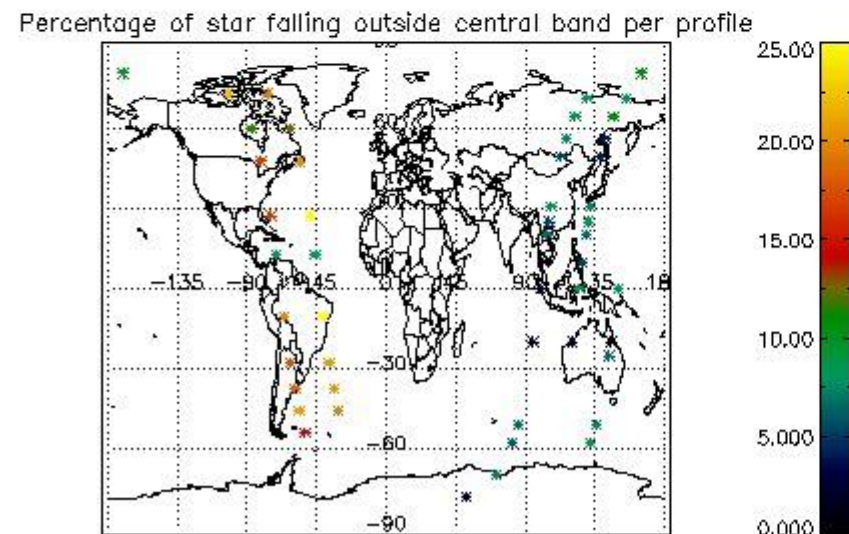

6. Statistics and plot of tangent altitude of the last measurement (DARK & BRIGHT products without errors)

6.1 Statistics on tangent altitude lost:

Statistics	DARK	BRIGHT	TWILIGHT
Mean:	12.505	19.833	16.569
St. deviation:	3.3438	3.3731	7.0456
Maximum:	19.549	27.071	24.471
Minimum:	8.3593	10.128	10.942
Number of data:	13.000	34.000	3.0000

6.2 Plot for DARK limb products