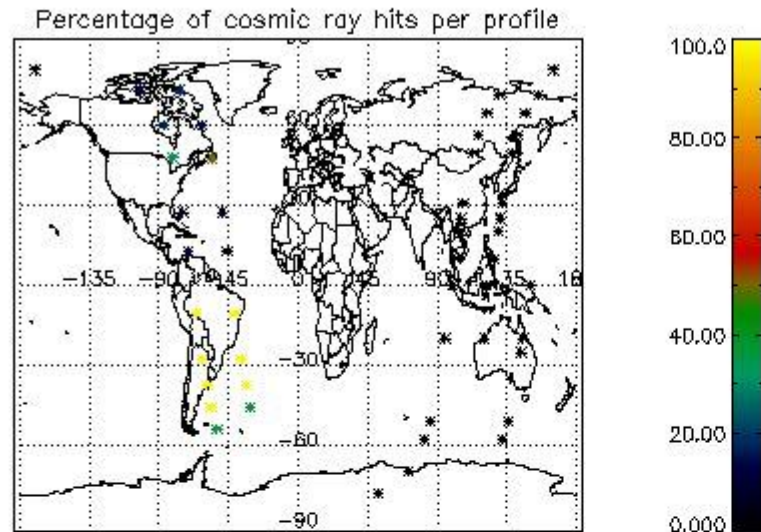

6. Statistics and plot of tangent altitude of the last measurement (DARK & BRIGHT products without errors)

6.1 Statistics on tangent altitude lost:

Statistics	DARK	BRIGHT	TWILIGHT
Mean:	12.505	19.833	16.569
St. deviation:	3.3438	3.3731	7.0456
Maximum:	19.549	27.071	24.471
Minimum:	8.3593	10.128	10.942
Number of data:	13.000	34.000	3.0000

6.2 Plot for DARK limb products