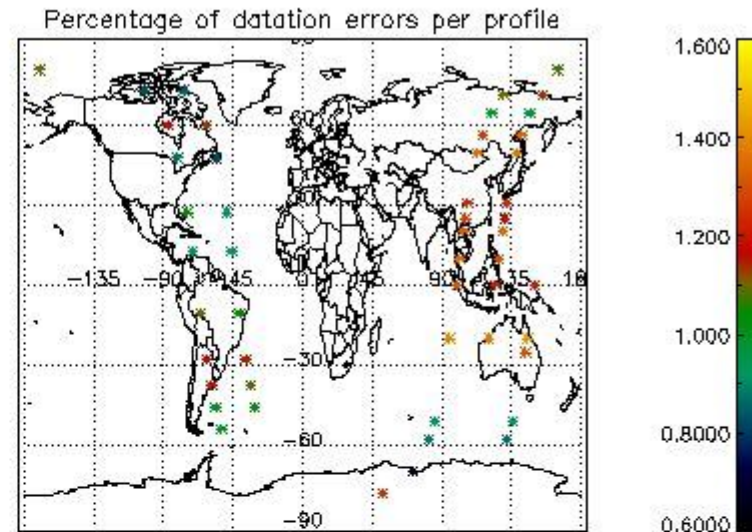

6. Statistics and plot of tangent altitude of the last measurement (DARK & BRIGHT products without errors)

6.1 Statistics on tangent altitude lost:

Statistics	DARK	BRIGHT	TWILIGHT
Mean:	12.505	19.833	16.569
St. deviation:	3.3438	3.3731	7.0456
Maximum:	19.549	27.071	24.471
Minimum:	8.3593	10.128	10.942
Number of data:	13.000	34.000	3.0000

6.2 Plot for DARK limb products