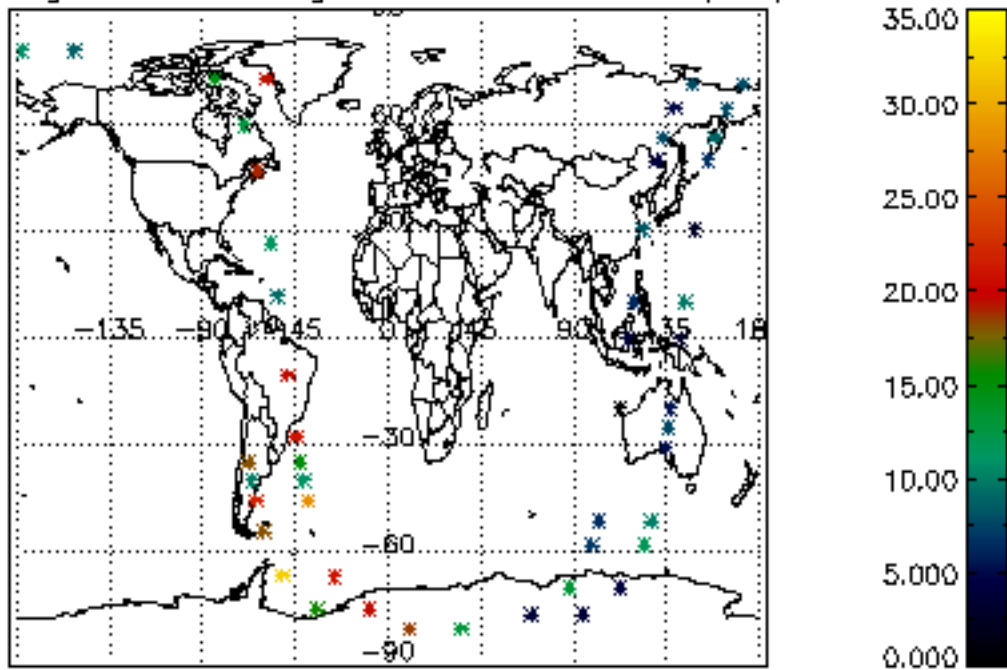

Percentage of star falling outside central band per profile