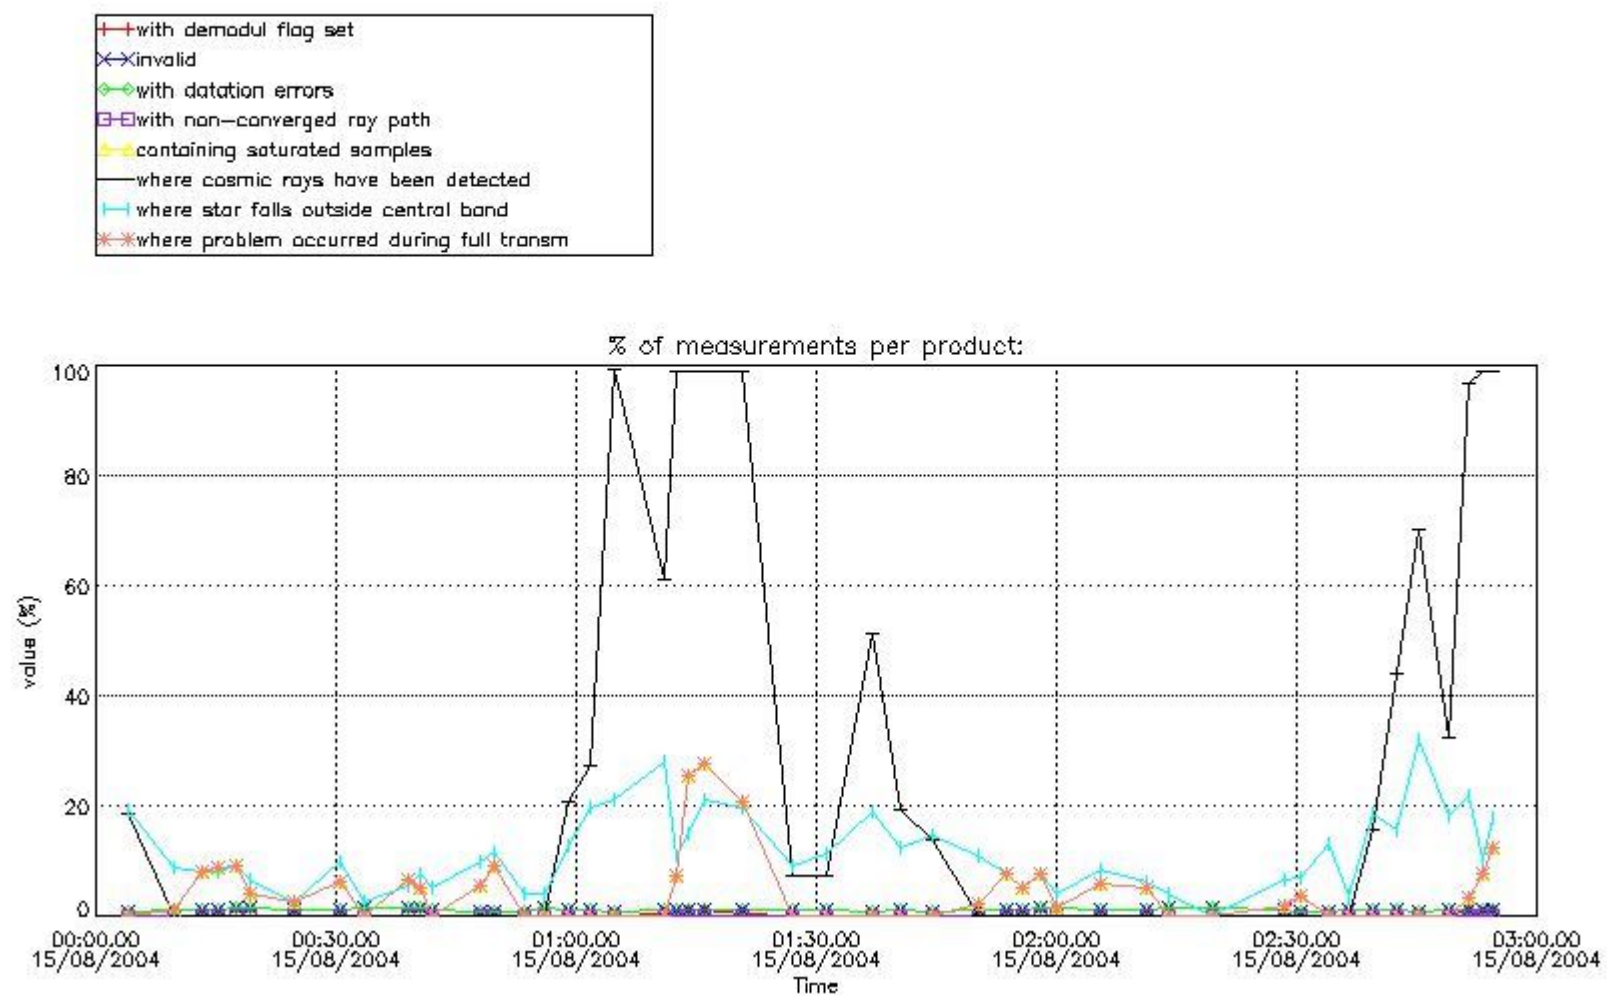

At least one measurement with demodulation flag set:	20.4082 %
Reference spectrum computed from DB:	0.00000 %
Reference spectrum with small number of measurements:	0.00000 %
SATU data not used:	0.00000 %

5.2 Plot quality information per product (time dependant)

5.3 Plot quality information per product (world map)