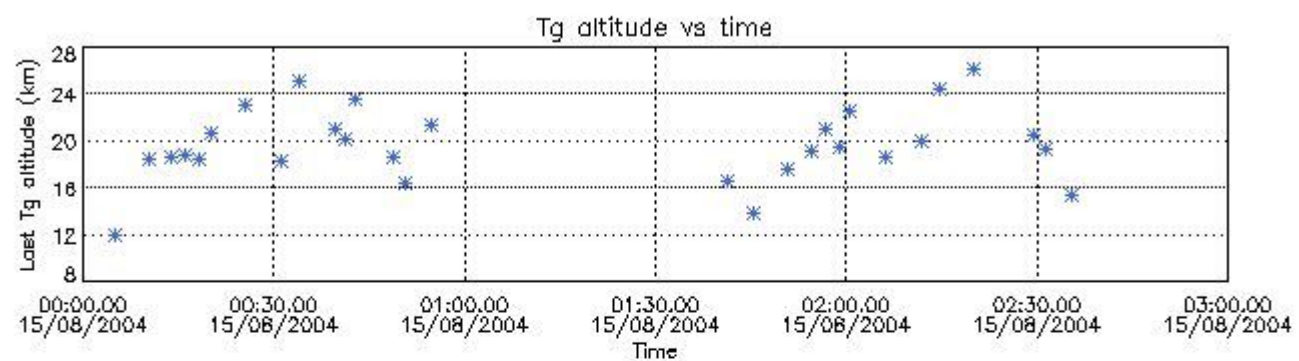

## 6. Statistics and plot of tangent altitude of the last measurement (DARK & BRIGHT products without errors)

### 6.1 Statistics on tangent altitude lost:

Statistics	DARK	BRIGHT	TWILIGHT
Mean:	12.229	19.617	15.552
St. deviation:	3.8197	3.1750	5.4859
Maximum:	18.639	26.114	24.581
Minimum:	5.5314	11.994	11.338
Number of data:	13.000	29.000	7.0000

### 6.2 Plot for DARK limb products

Tangent altitude at which the star is lost

6.3 Plot for BRIGHT limb products

Tangent altitude at which the star is lost

6.3 Plot for TWILIGHT limb products

## Tangent altitude at which the star is lost