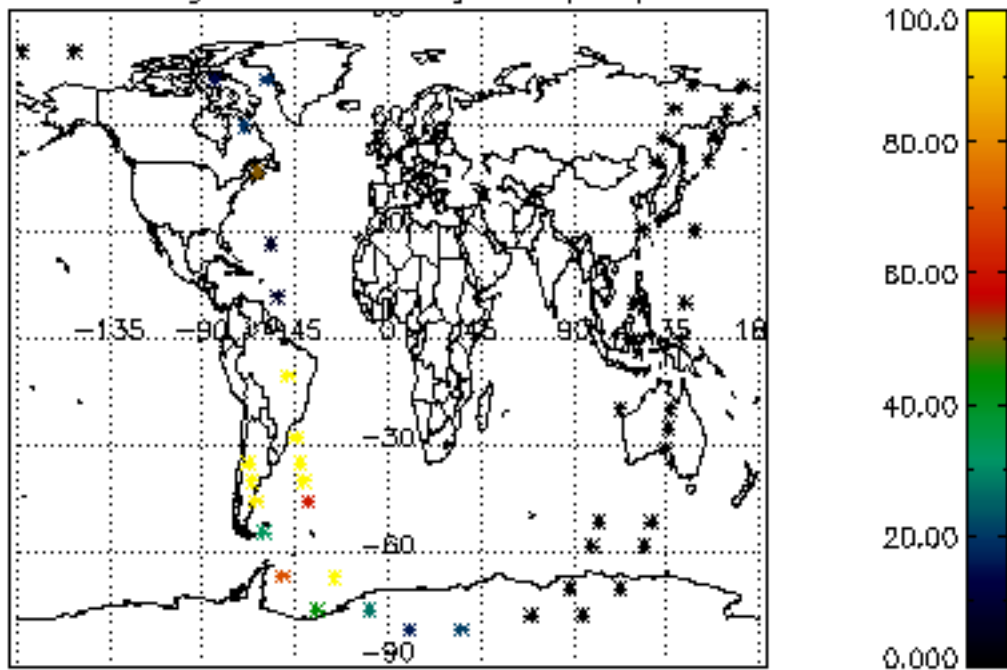

Percentage of cosmic ray hits per profile