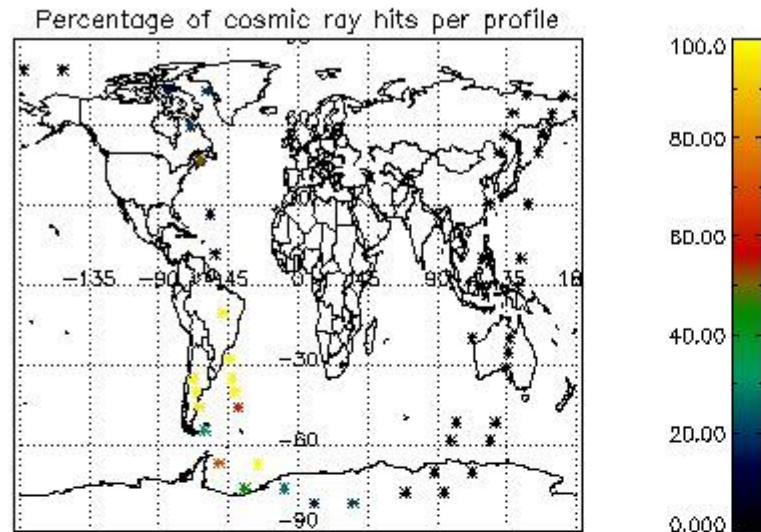

6. Statistics and plot of tangent altitude of the last measurement (DARK & BRIGHT products without errors)

6.1 Statistics on tangent altitude lost:

Statistics	DARK	BRIGHT	TWILIGHT
Mean:	12.229	19.617	15.552
St. deviation:	3.8197	3.1750	5.4859
Maximum:	18.639	26.114	24.581
Minimum:	5.5314	11.994	11.338
Number of data:	13.000	29.000	7.0000

6.2 Plot for DARK limb products