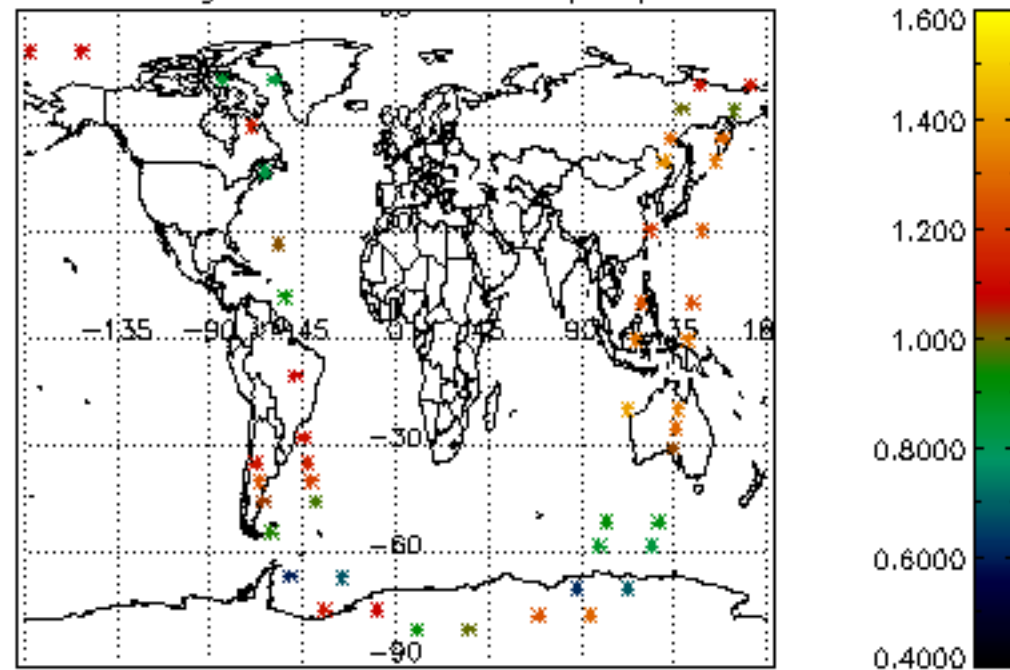

Percentage of datation errors per profile