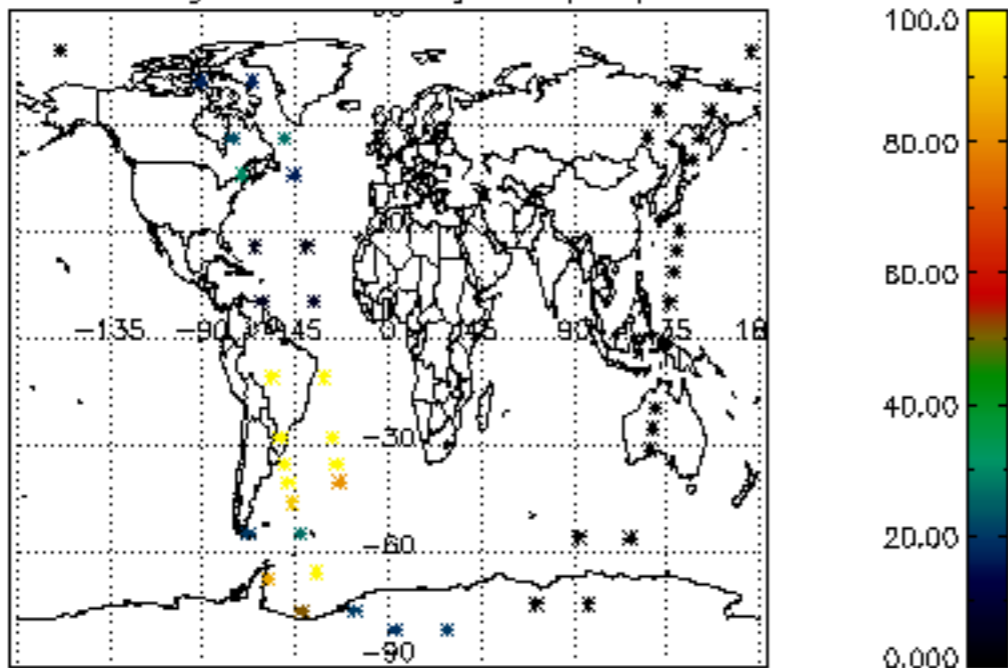

Percentage of cosmic ray hits per profile