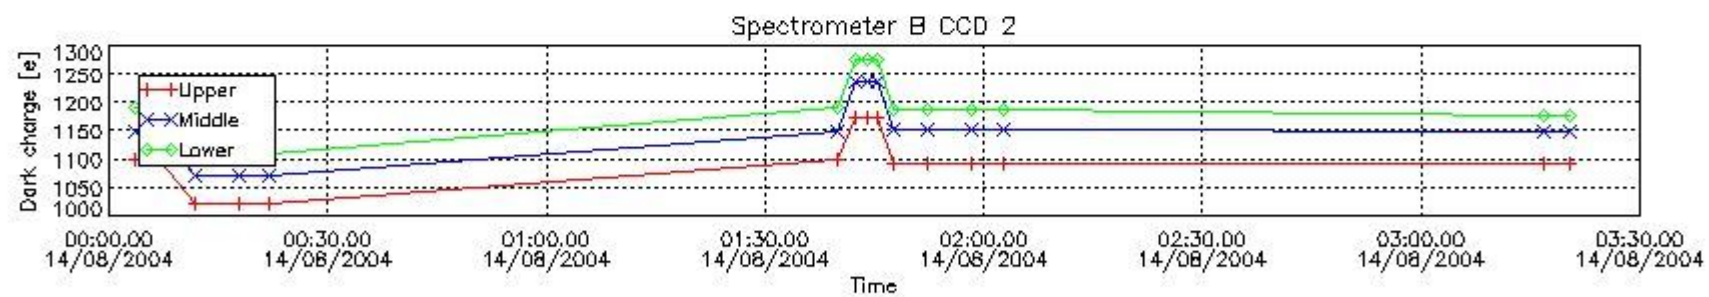

5. Demodulation flag and quality information monitoring

In this section it is presented the modulation information extracted from the pcd (product confidence data) at measurement level and information extracted from the Quality Summary dataset. Only products without errors (error flag in the MPH set to "0") are used.

5.1 Percentage of products during reporting period with: