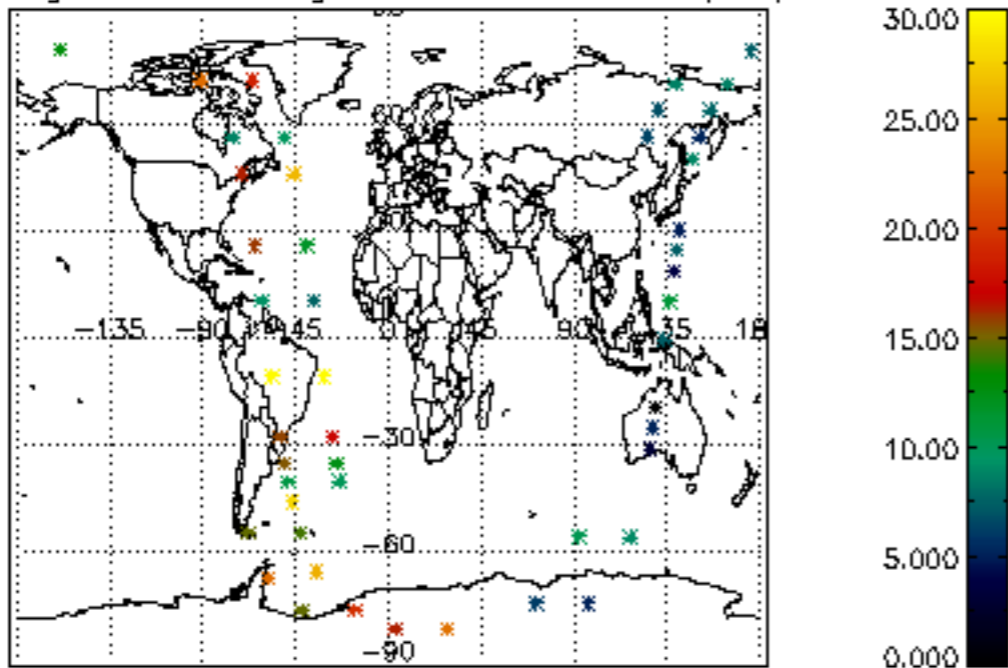

Percentage of star falling outside central band per profile