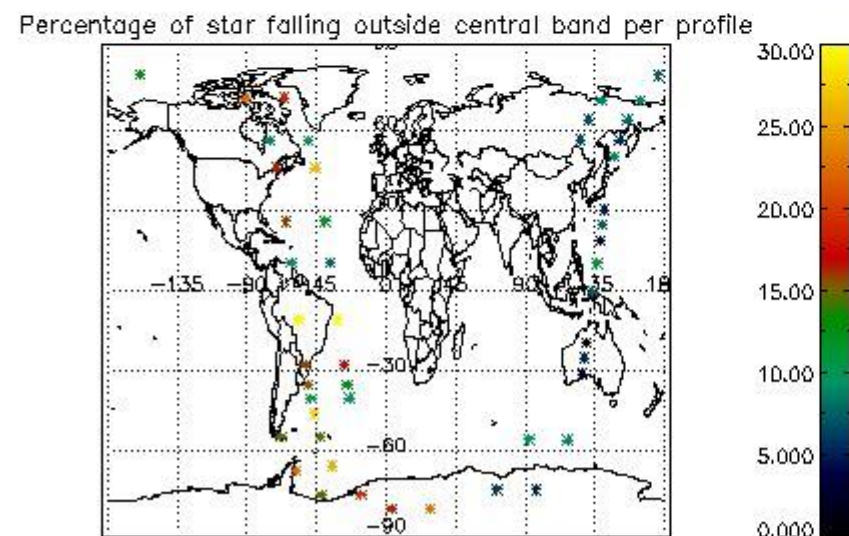

6. Statistics and plot of tangent altitude of the last measurement (DARK & BRIGHT products without errors)

6.1 Statistics on tangent altitude lost:

Statistics	DARK	BRIGHT	TWILIGHT
Mean:	13.289	19.180	13.825
St. deviation:	4.3746	3.5532	4.7510
Maximum:	19.685	27.297	20.125
Minimum:	5.5197	10.503	6.9886
Number of data:	16.000	21.000	11.000

6.2 Plot for DARK limb products