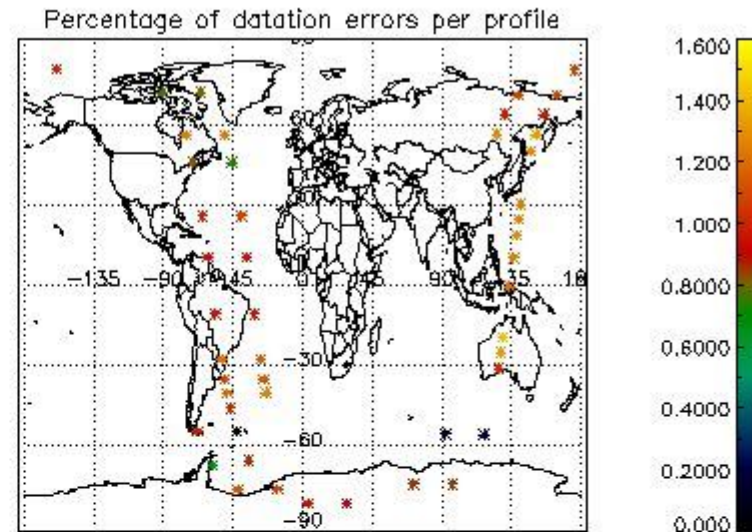

6. Statistics and plot of tangent altitude of the last measurement (DARK & BRIGHT products without errors)

6.1 Statistics on tangent altitude lost:

Statistics	DARK	BRIGHT	TWILIGHT
Mean:	13.289	19.180	13.825
St. deviation:	4.3746	3.5532	4.7510
Maximum:	19.685	27.297	20.125
Minimum:	5.5197	10.503	6.9886
Number of data:	16.000	21.000	11.000

6.2 Plot for DARK limb products