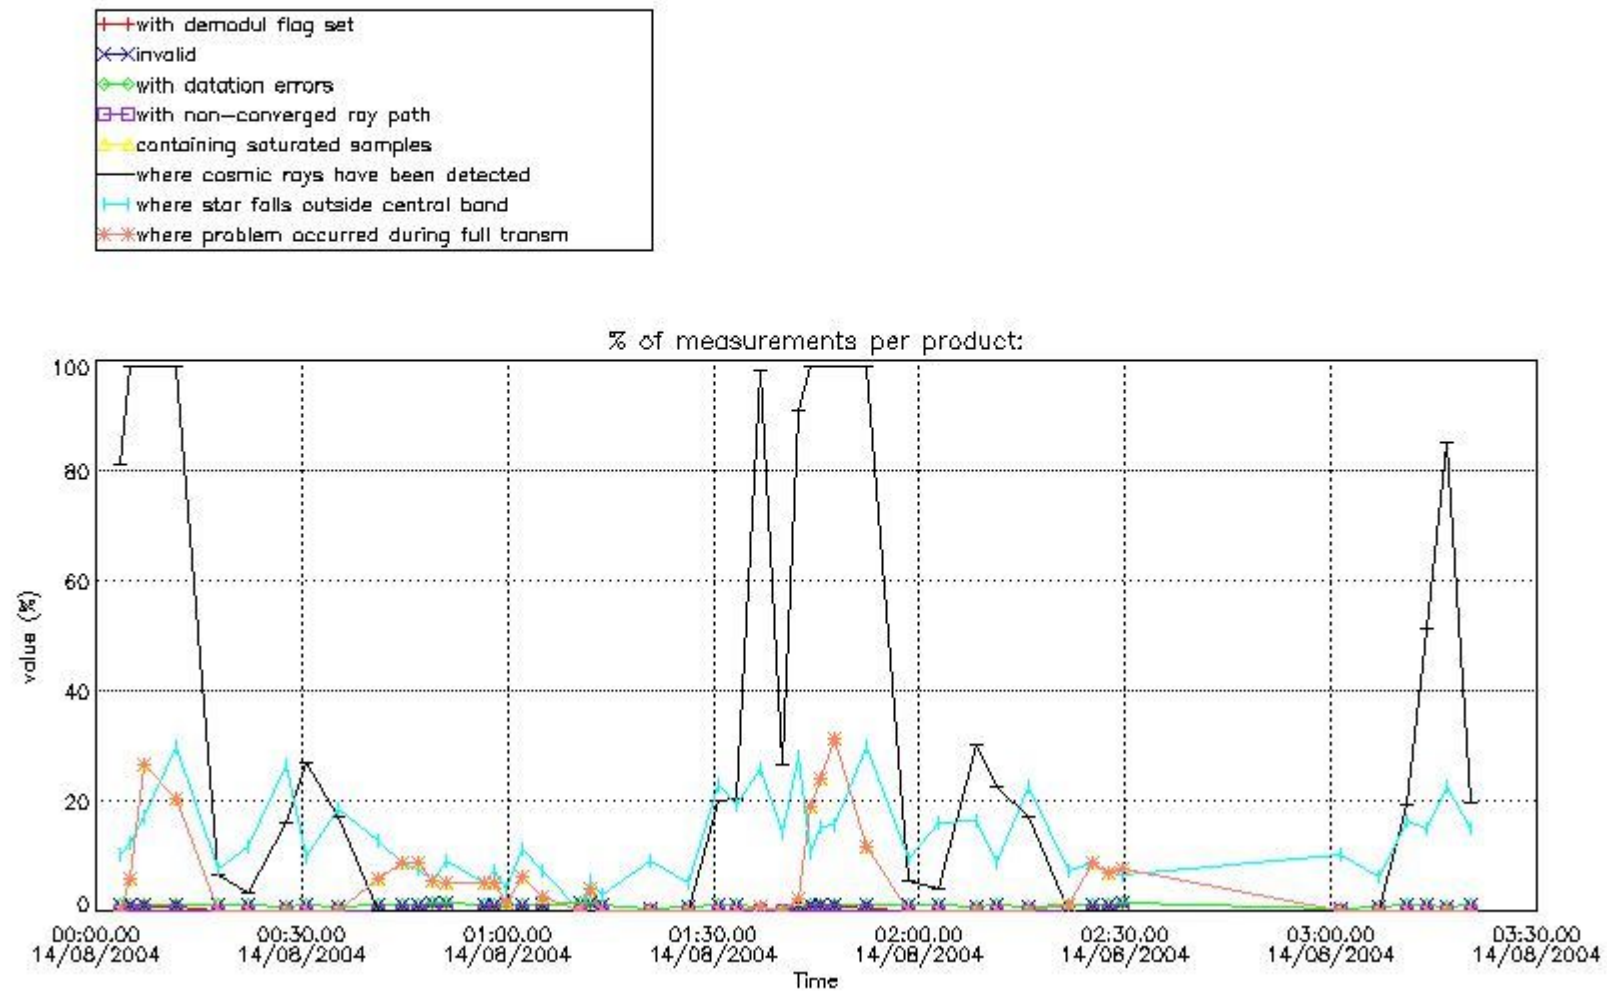

At least one measurement with demodulation flag set:	27.0833 %
Reference spectrum computed from DB:	0.00000 %
Reference spectrum with small number of measurements:	0.00000 %
SATU data not used:	0.00000 %

5.2 Plot quality information per product (time dependant)

5.3 Plot quality information per product (world map)