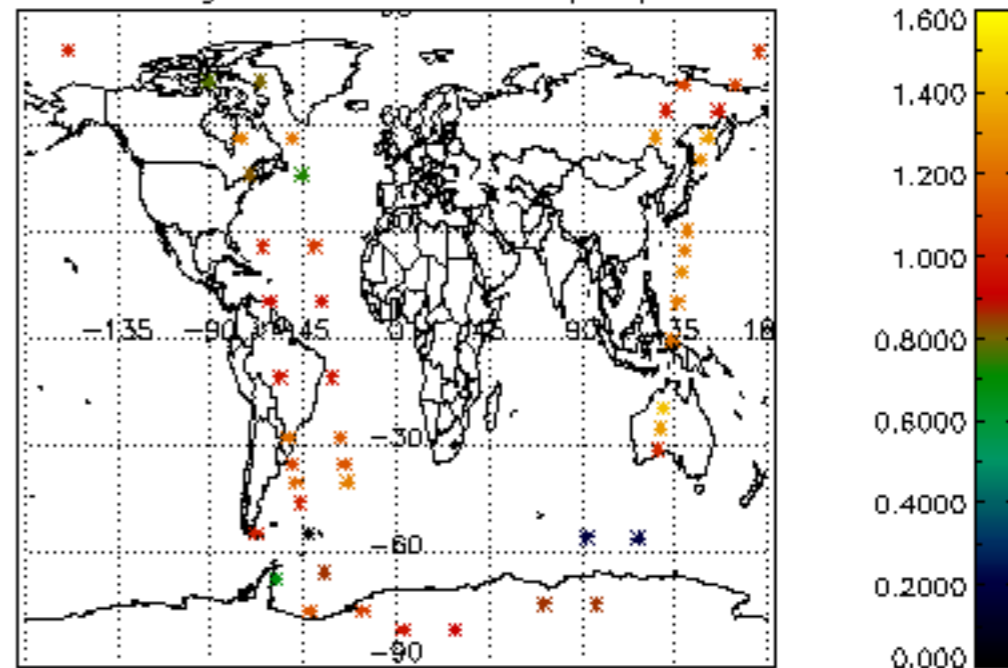

Percentage of datation errors per profile