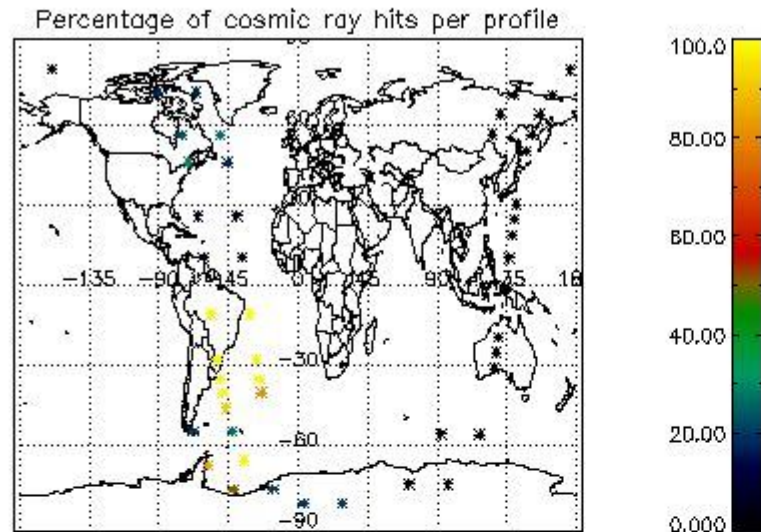

6. Statistics and plot of tangent altitude of the last measurement (DARK & BRIGHT products without errors)

6.1 Statistics on tangent altitude lost:

Statistics	DARK	BRIGHT	TWILIGHT
Mean:	13.289	19.180	13.825
St. deviation:	4.3746	3.5532	4.7510
Maximum:	19.685	27.297	20.125
Minimum:	5.5197	10.503	6.9886
Number of data:	16.000	21.000	11.000

6.2 Plot for DARK limb products