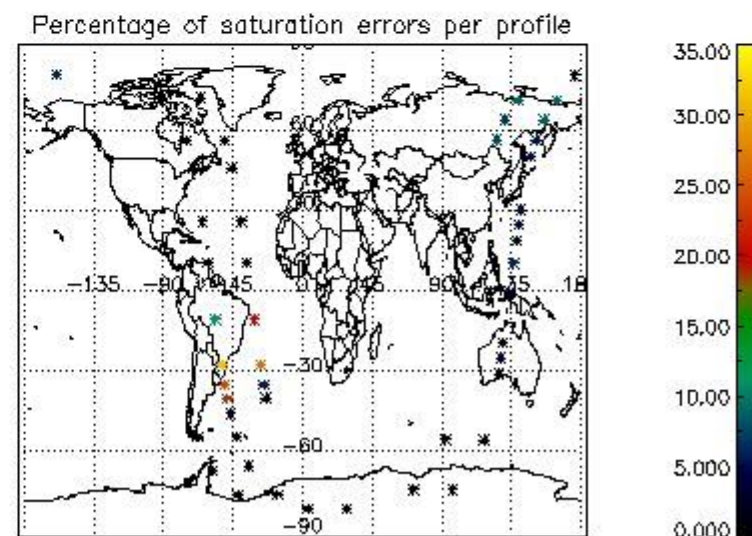

6. Statistics and plot of tangent altitude of the last measurement (DARK & BRIGHT products without errors)

6.1 Statistics on tangent altitude lost:

Statistics	DARK	BRIGHT	TWILIGHT
Mean:	13.289	19.180	13.825
St. deviation:	4.3746	3.5532	4.7510
Maximum:	19.685	27.297	20.125
Minimum:	5.5197	10.503	6.9886
Number of data:	16.000	21.000	11.000

6.2 Plot for DARK limb products