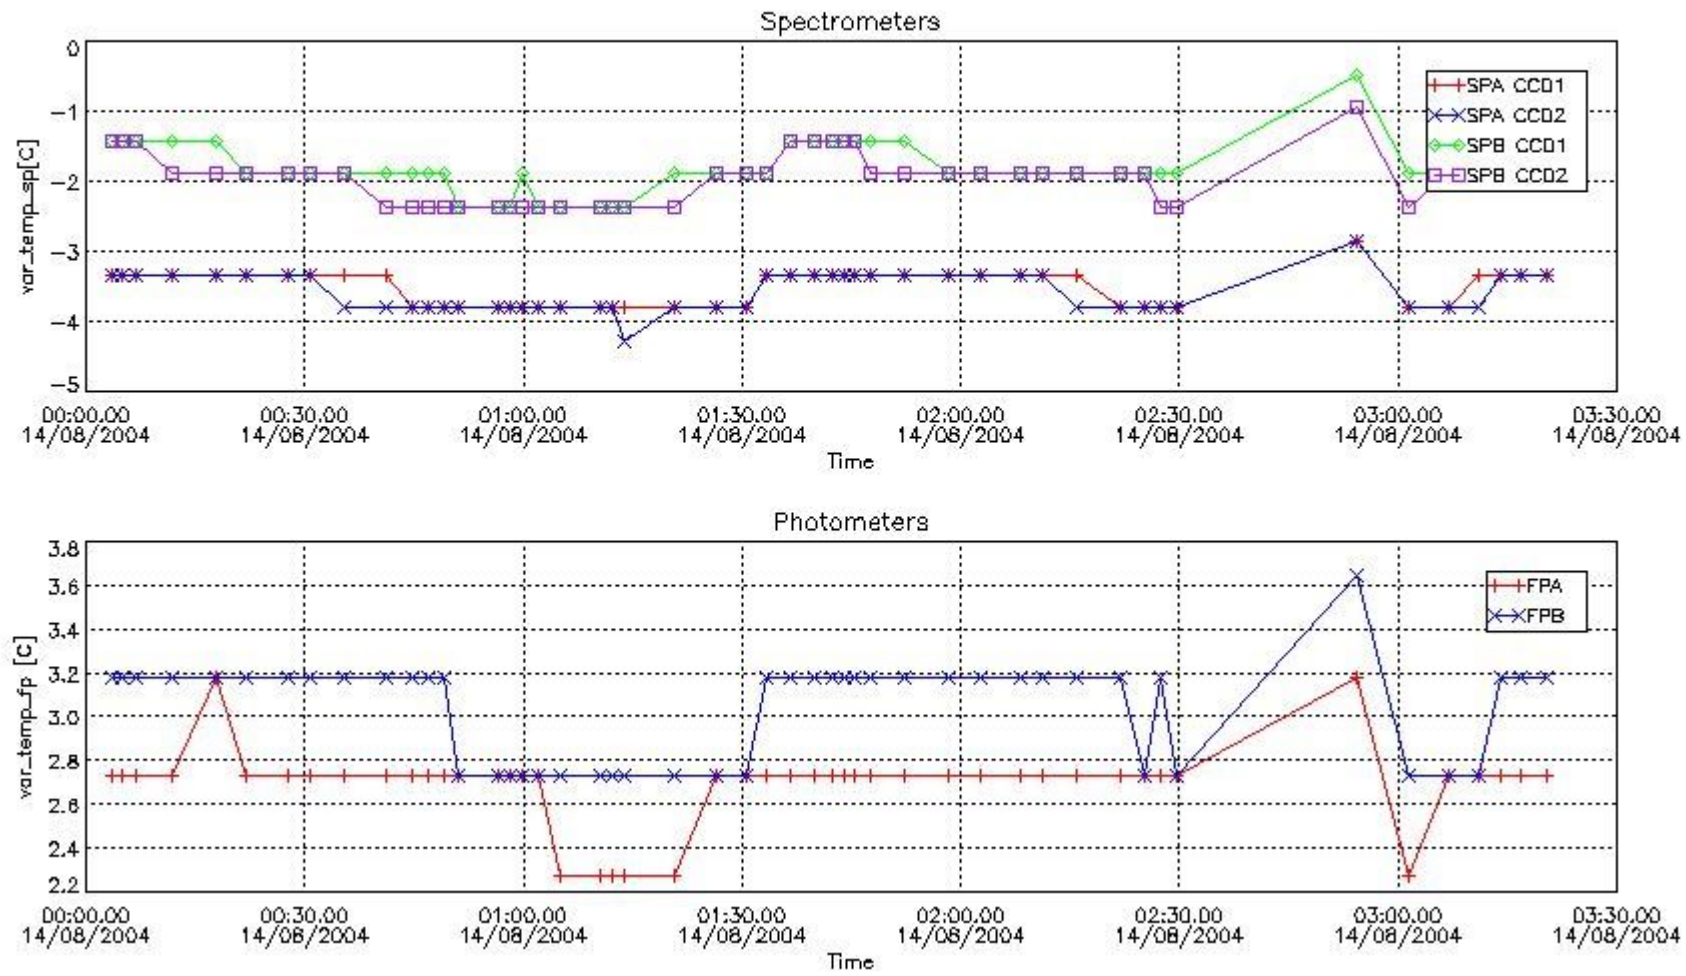

3. Plot of GOMOS spectrometers and photometers temperatures from level 1b data

4. Overview of dark signal processing per product

The Dark Charge (DC) is a temperature-dependant signal added to the useful measurements and it is therefore subtracted from them during the processing. There are two phenomena that produce a continuous increase of the DC: the "hot pixels" (a pixel is "hot" when its DC exceeds by a significant amount its value measured on ground at the same temperature) and the "Random Telegraphic Signal" (abrupt change positive or negative of the CCD pixel signal, random in time, affecting only the DC part of the signal and not the photon generated signal).

In this section a list of products that did not use the Dark Sky Area (DSA) observation for the DC computation is given. It is also provided the mean DC plot per product for dark limb products with no error flag set.

4.1 All products used the DSA observation for the DC computation

4.2 Plot of mean dark charges per product: only products in DARK limb conditions without errors are used