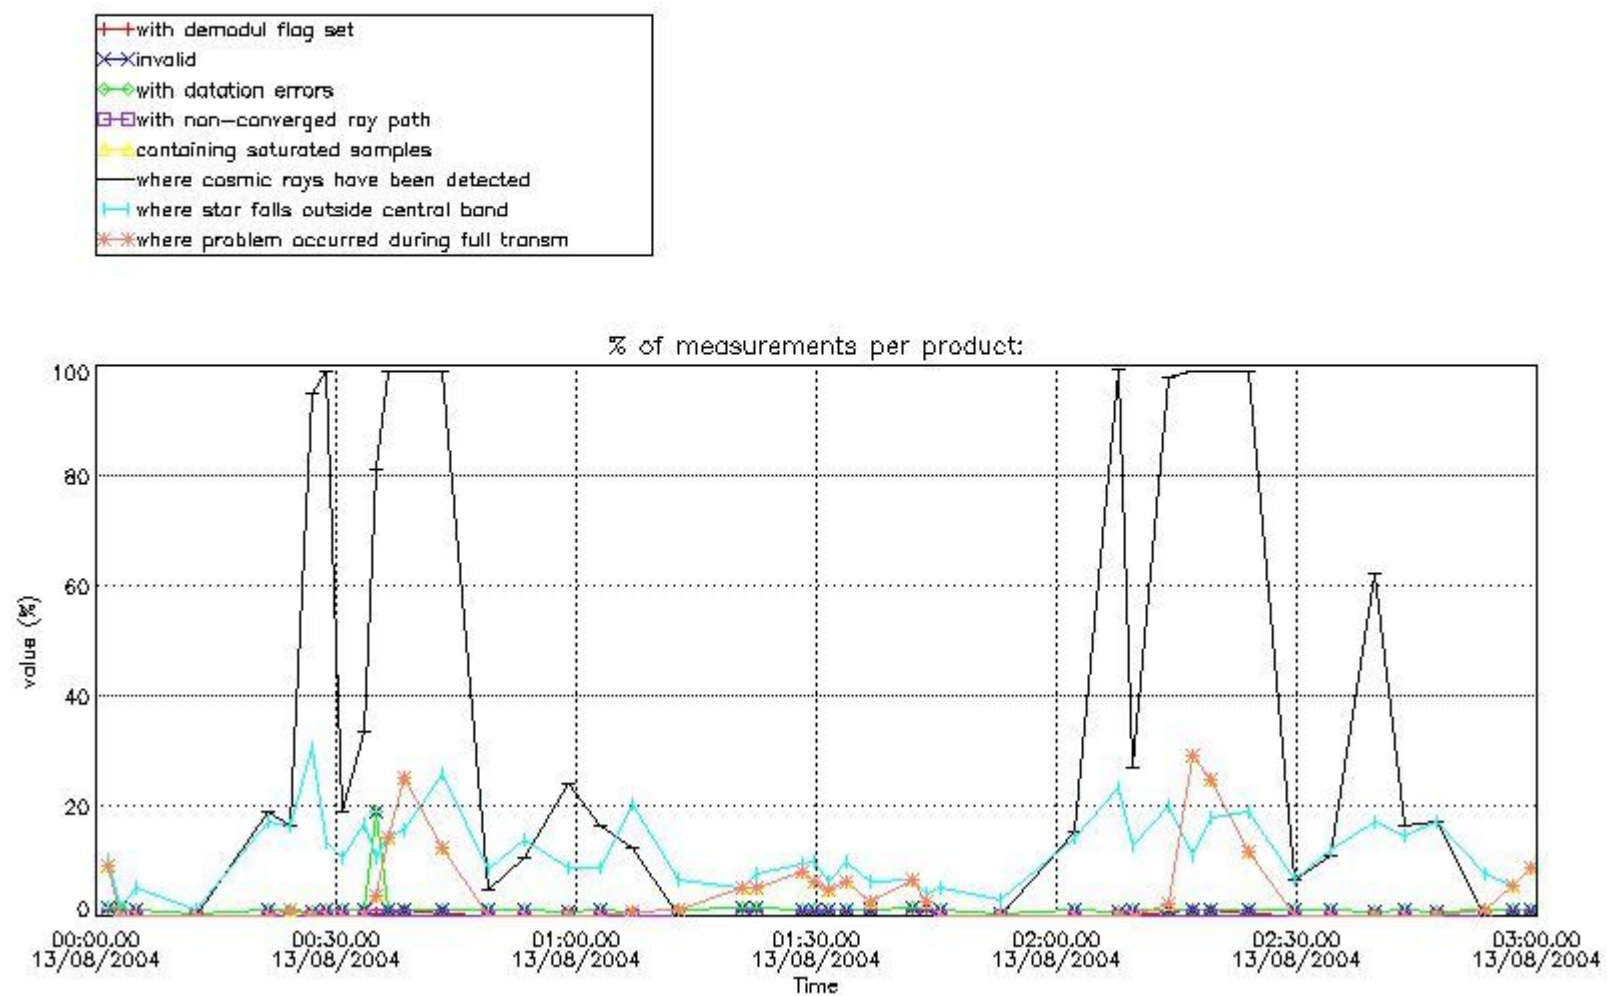

At least one measurement with demodulation flag set:	26.0870 %
Reference spectrum computed from DB:	0.00000 %
Reference spectrum with small number of measurements:	0.00000 %
SATU data not used:	0.00000 %

5.2 Plot quality information per product (time dependant)

5.3 Plot quality information per product (world map)