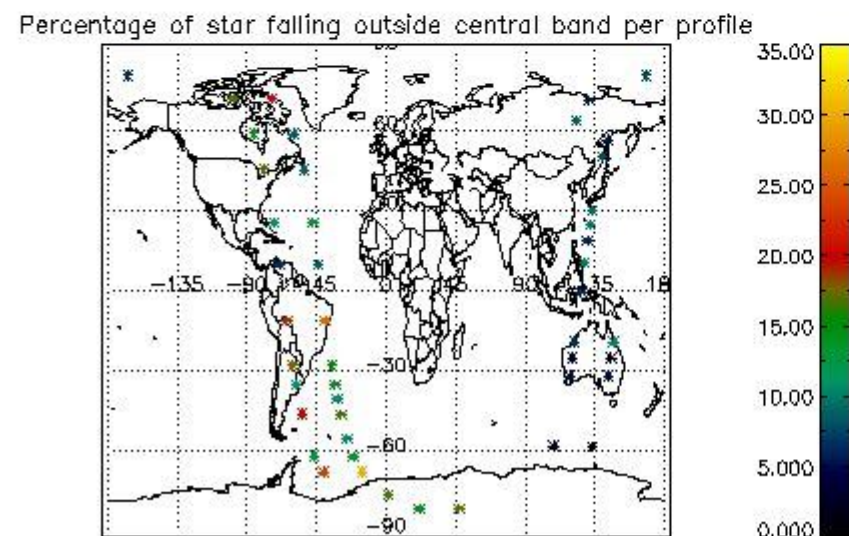

6. Statistics and plot of tangent altitude of the last measurement (DARK & BRIGHT products without errors)

6.1 Statistics on tangent altitude lost:

Statistics	DARK	BRIGHT	TWILIGHT
Mean:	13.731	19.548	14.076
St. deviation:	3.6466	3.1887	2.5341
Maximum:	19.075	25.629	18.508
Minimum:	6.2419	11.441	12.272
Number of data:	18.000	23.000	5.0000

6.2 Plot for DARK limb products