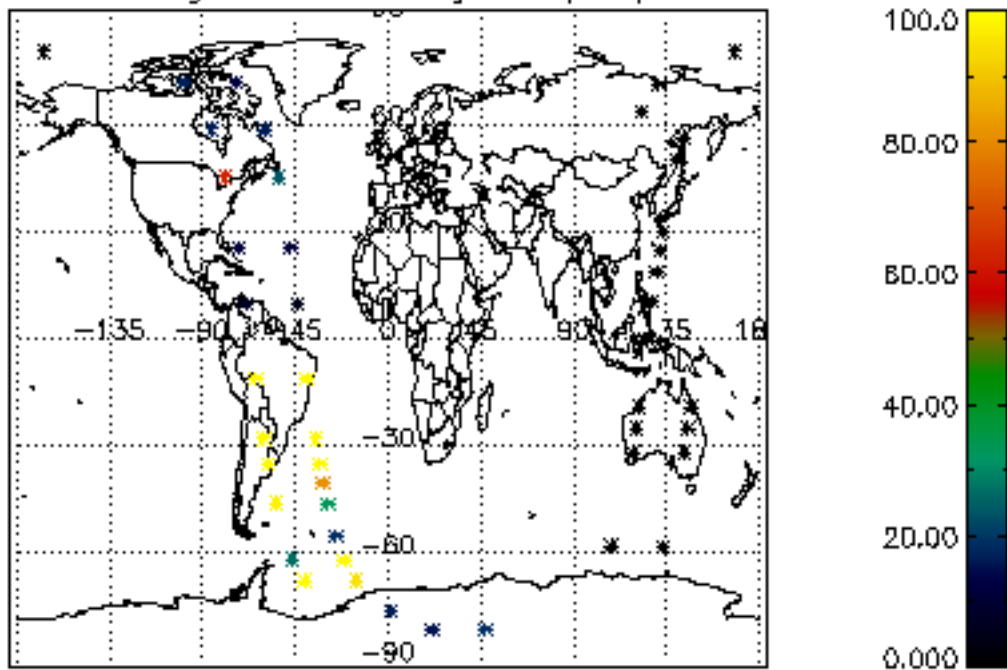

Percentage of cosmic ray hits per profile