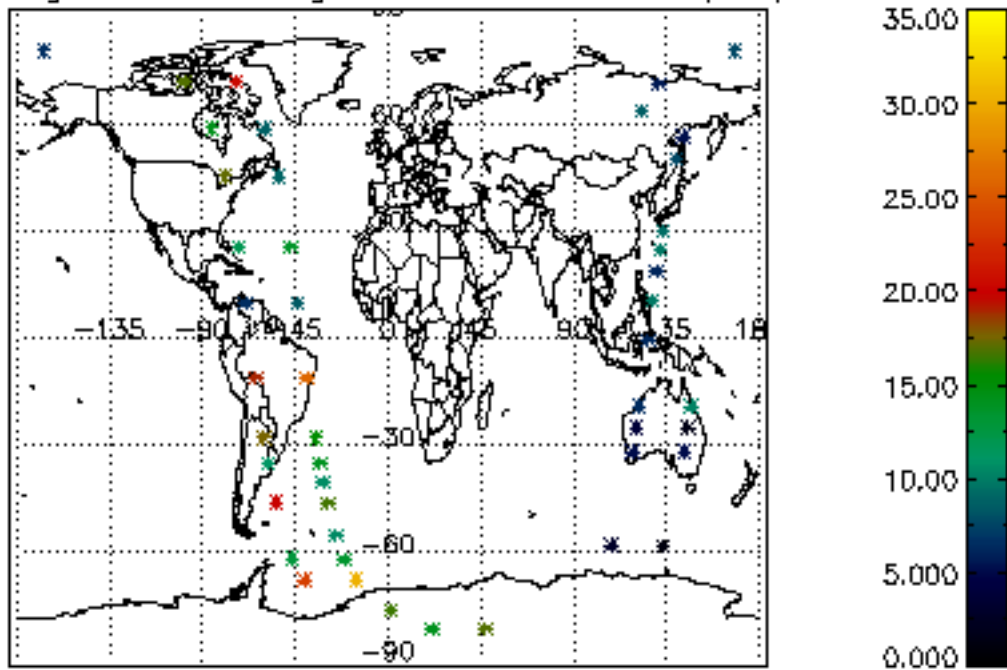

Percentage of star falling outside central band per profile