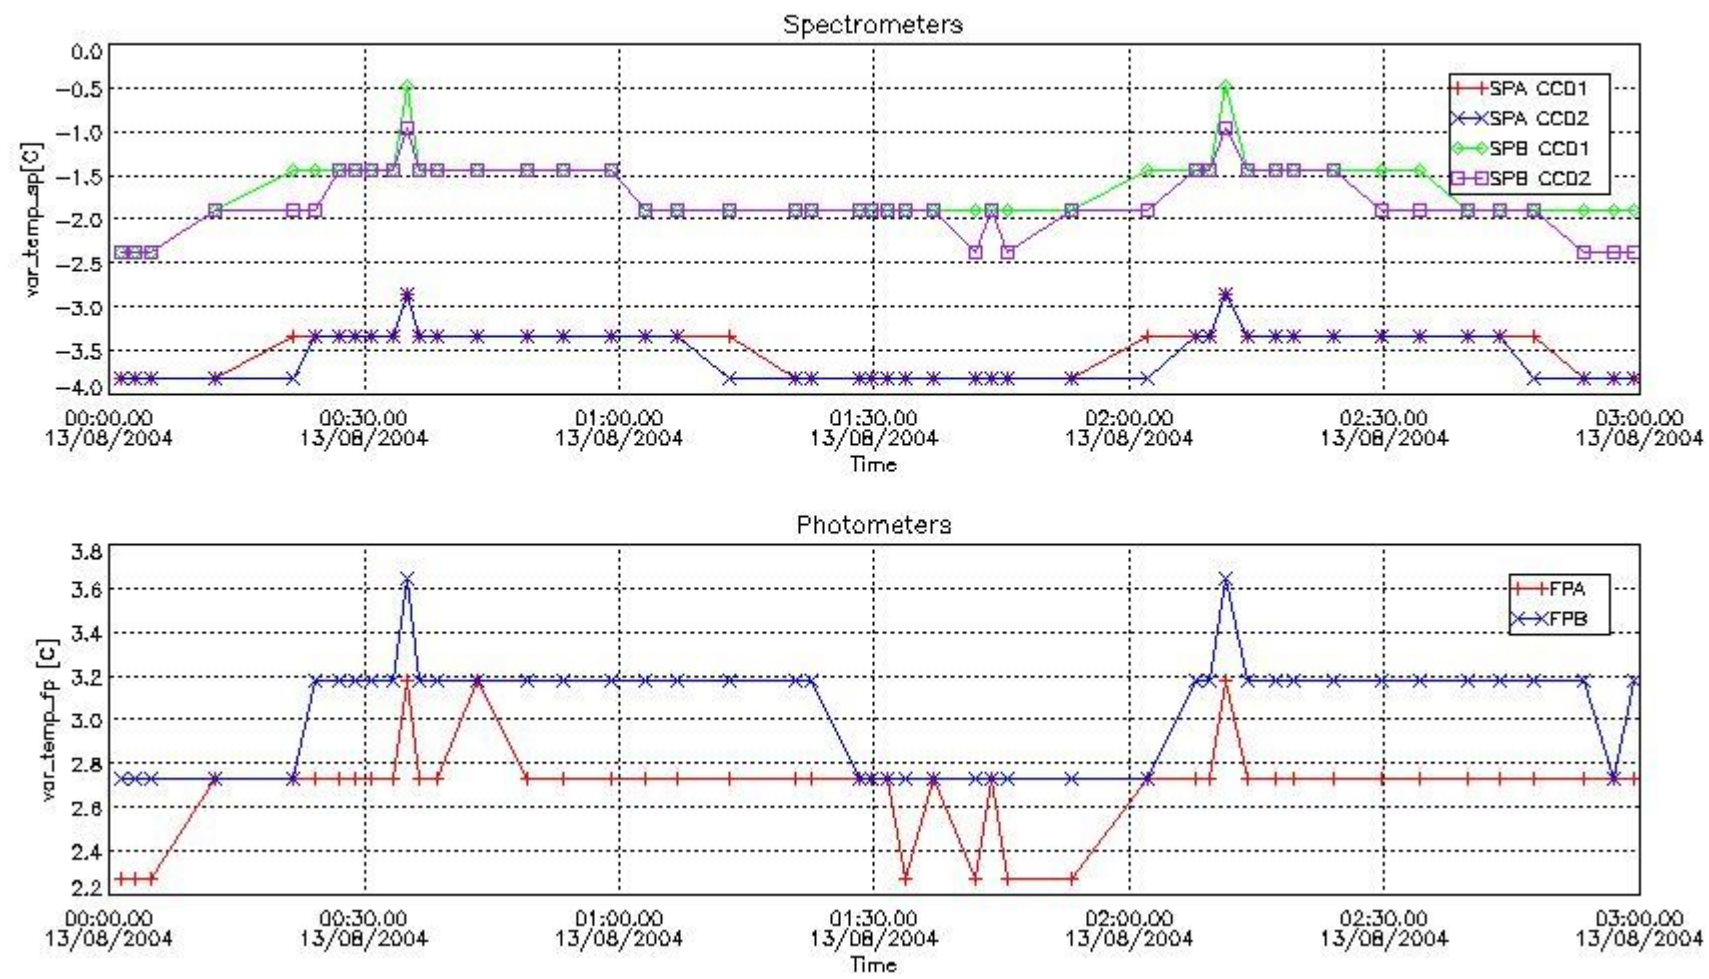

3. Plot of GOMOS spectrometers and photometers temperatures from level 1b data

4. Overview of dark signal processing per product

The Dark Charge (DC) is a temperature-dependant signal added to the useful measurements and it is therefore subtracted from them during the processing. There are two phenomena that produce a continuous increase of the DC: the "hot pixels" (a pixel is "hot" when its DC exceeds by a significant amount its value measured on ground at the same temperature) and the "Random Telegraphic Signal" (abrupt change positive or negative of the CCD pixel signal, random in time, affecting only the DC part of the signal and not the photon generated signal).

In this section a list of products that did not use the Dark Sky Area (DSA) observation for the DC computation is given. It is also provided the mean DC plot per product for dark limb products with no error flag set.

4.1 All products used the DSA observation for the DC computation

4.2 Plot of mean dark charges per product: only products in DARK limb conditions without errors are used