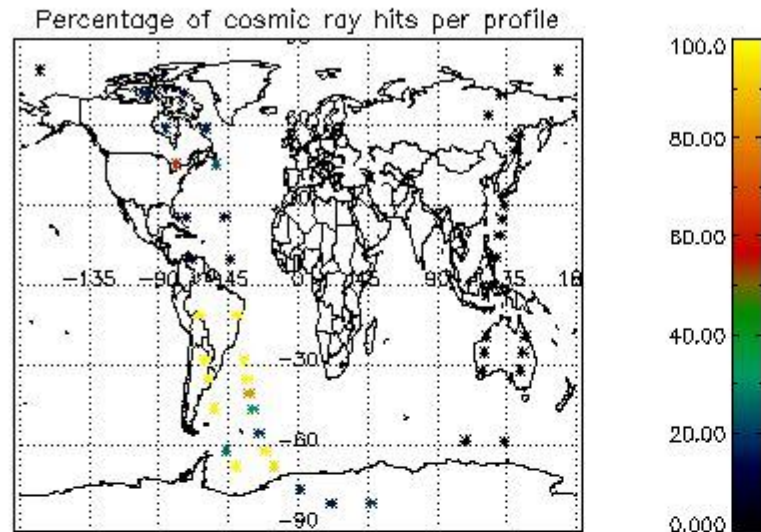

6. Statistics and plot of tangent altitude of the last measurement (DARK & BRIGHT products without errors)

6.1 Statistics on tangent altitude lost:

Statistics	DARK	BRIGHT	TWILIGHT
Mean:	13.731	19.548	14.076
St. deviation:	3.6466	3.1887	2.5341
Maximum:	19.075	25.629	18.508
Minimum:	6.2419	11.441	12.272
Number of data:	18.000	23.000	5.0000

6.2 Plot for DARK limb products