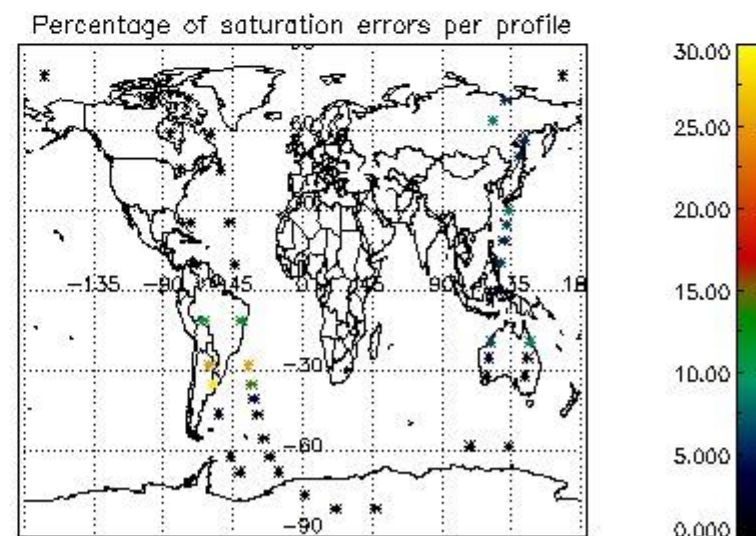

6. Statistics and plot of tangent altitude of the last measurement (DARK & BRIGHT products without errors)

6.1 Statistics on tangent altitude lost:

Statistics	DARK	BRIGHT	TWILIGHT
Mean:	13.731	19.548	14.076
St. deviation:	3.6466	3.1887	2.5341
Maximum:	19.075	25.629	18.508
Minimum:	6.2419	11.441	12.272
Number of data:	18.000	23.000	5.0000

6.2 Plot for DARK limb products