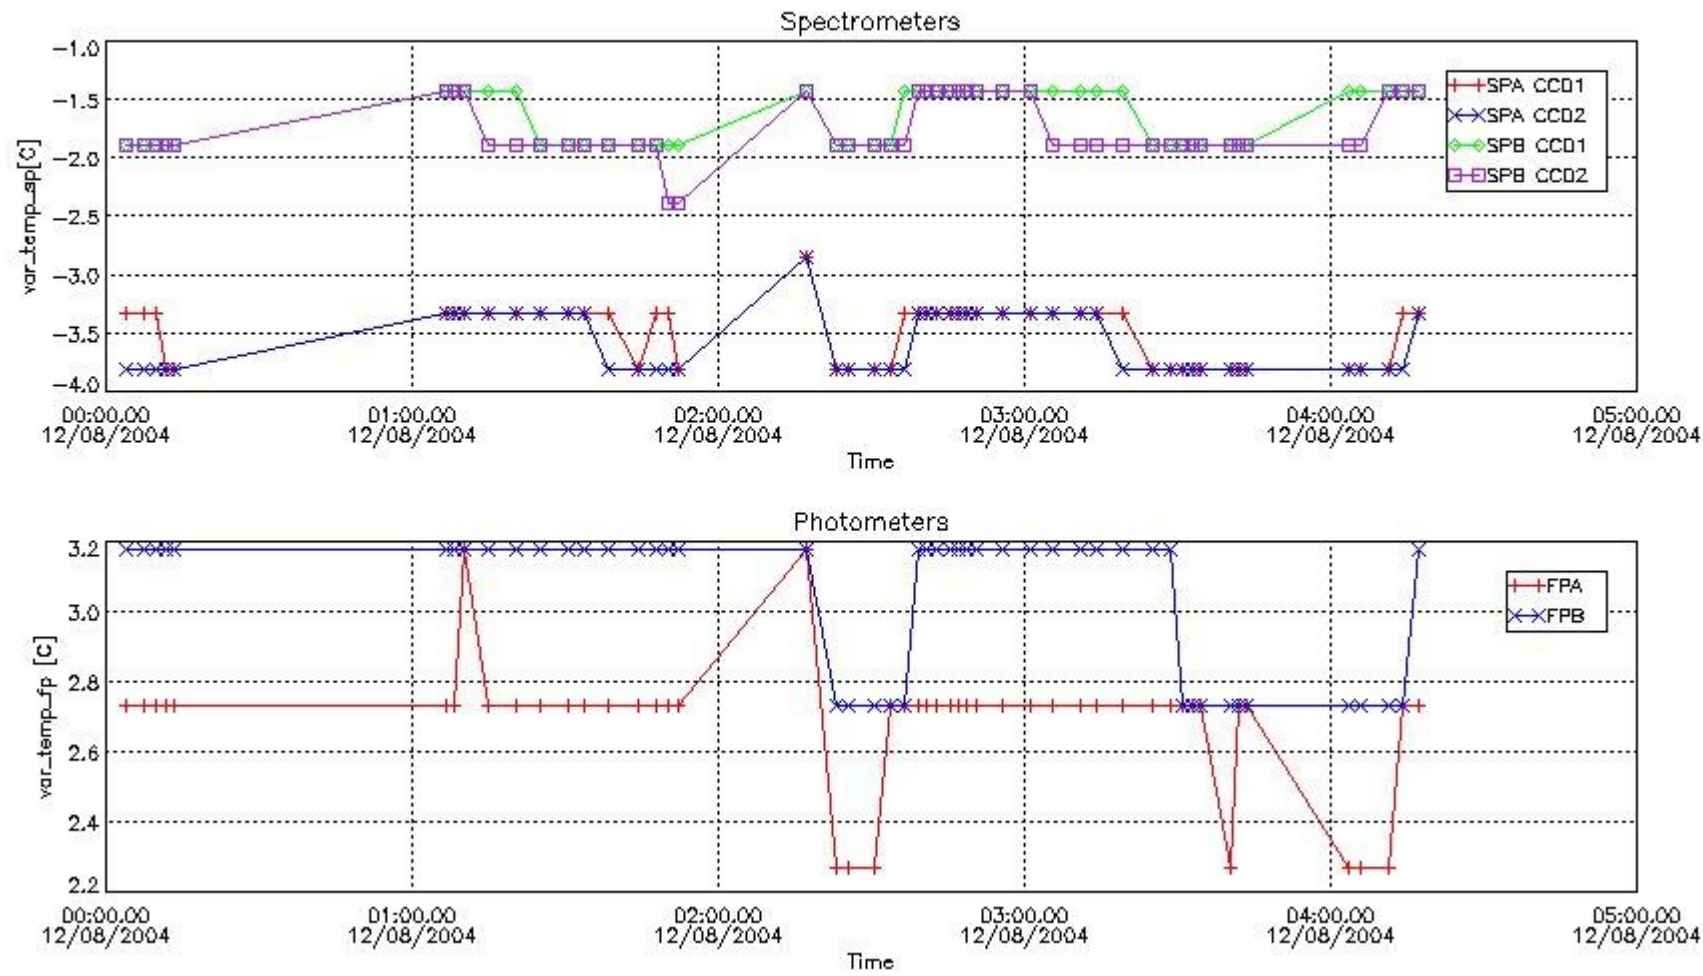

3. Plot of GOMOS spectrometers and photometers temperatures from level 1b data

4. Overview of dark signal processing per product

The Dark Charge (DC) is a temperature-dependant signal added to the useful measurements and it is therefore subtracted from them during the processing. There are two phenomena that produce a continuous increase of the DC: the "hot pixels" (a pixel is "hot" when its DC exceeds by a significant amount its value measured on ground at the same temperature) and the "Random Telegraphic Signal" (abrupt change positive or negative of the CCD pixel signal, random in time, affecting only the DC part of the signal and not the photon generated signal).

In this section a list of products that did not use the Dark Sky Area (DSA) observation for the DC computation is given. It is also provided the mean DC plot per product for dark limb products with no error flag set.

4.1 All products used the DSA observation for the DC computation

4.2 Plot of mean dark charges per product: only products in DARK limb conditions without errors are used