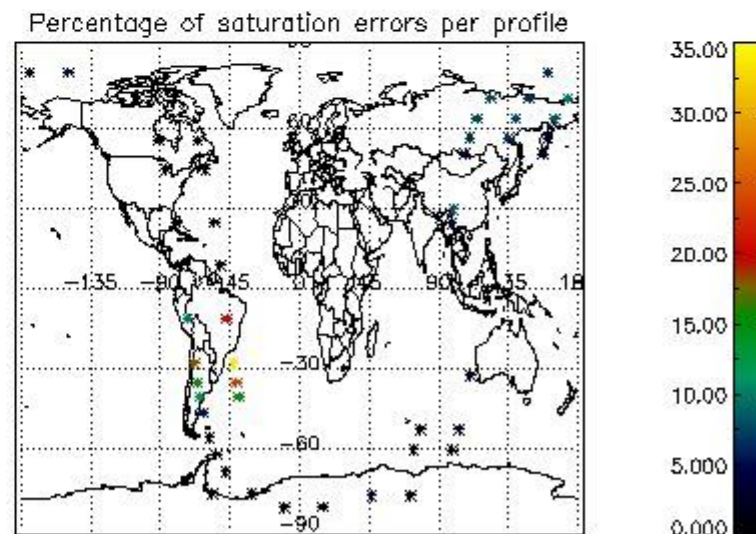

6. Statistics and plot of tangent altitude of the last measurement (DARK & BRIGHT products without errors)

6.1 Statistics on tangent altitude lost:

Statistics	DARK	BRIGHT	TWILIGHT
Mean:	14.174	19.242	12.646
St. deviation:	3.3663	4.3630	4.6045
Maximum:	18.649	25.508	21.055
Minimum:	5.7350	6.9847	5.7290
Number of data:	15.000	24.000	11.000

6.2 Plot for DARK limb products