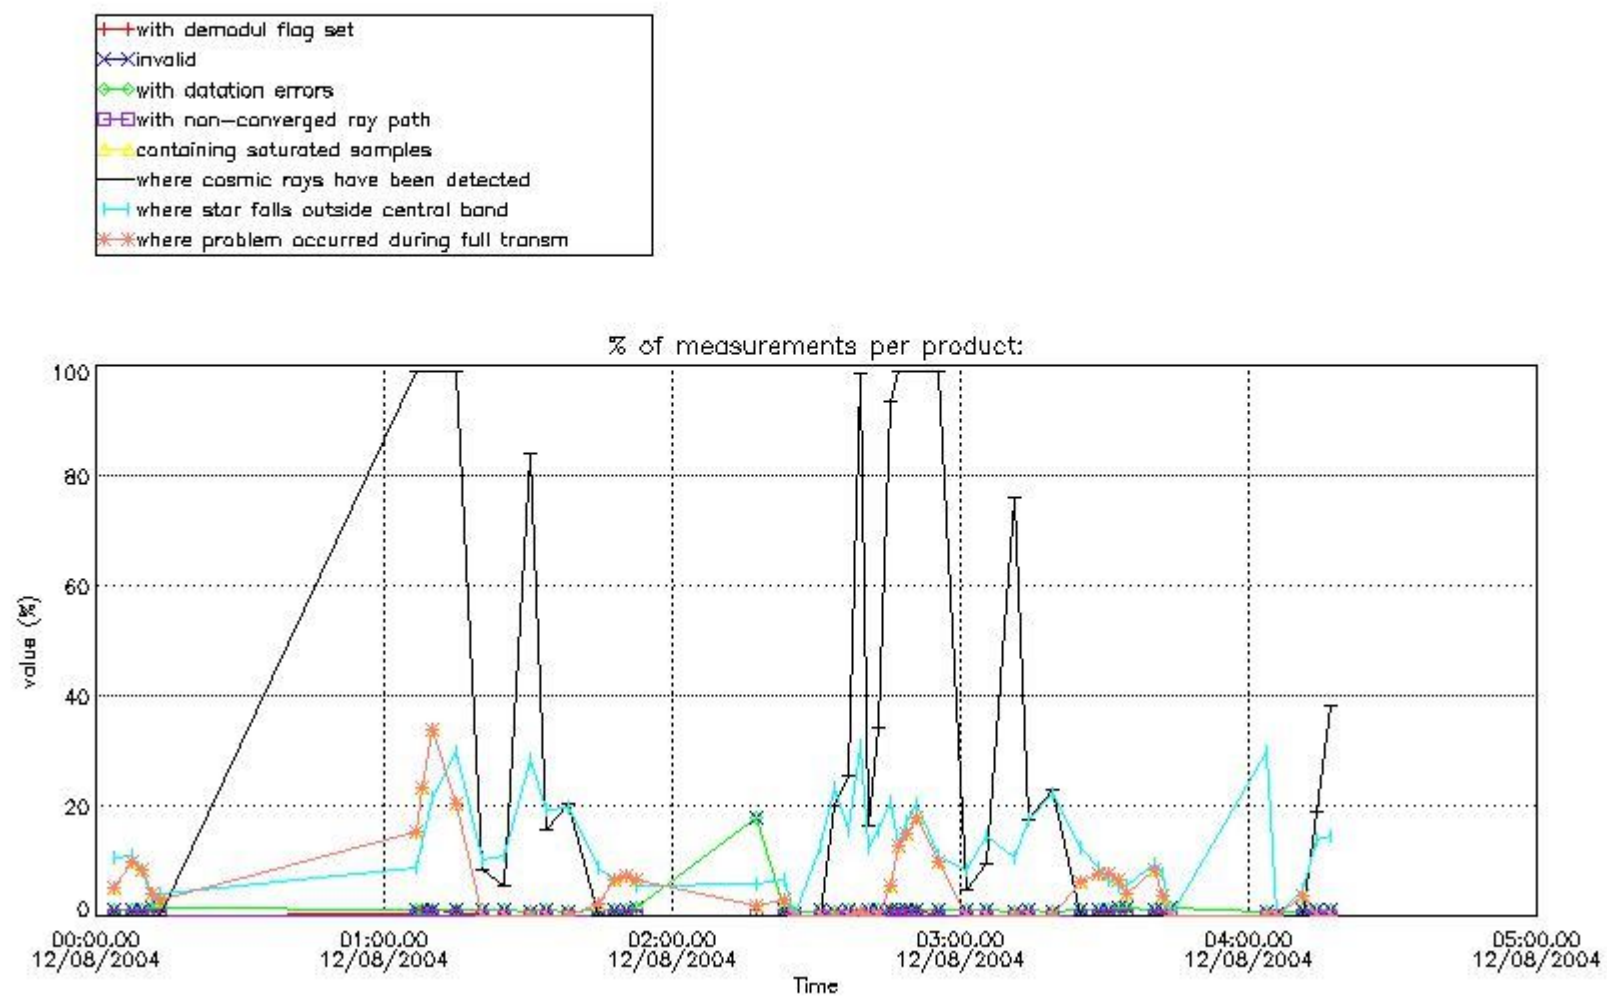

At least one measurement with demodulation flag set:	26.0000 %
Reference spectrum computed from DB:	0.00000 %
Reference spectrum with small number of measurements:	0.00000 %
SATU data not used:	0.00000 %

5.2 Plot quality information per product (time dependant)

5.3 Plot quality information per product (world map)