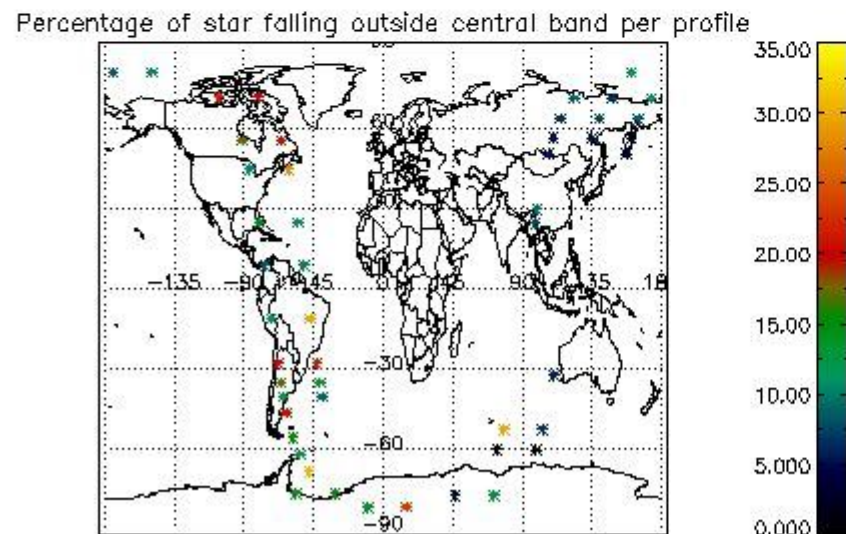

6. Statistics and plot of tangent altitude of the last measurement (DARK & BRIGHT products without errors)

6.1 Statistics on tangent altitude lost:

Statistics	DARK	BRIGHT	TWILIGHT
Mean:	14.174	19.242	12.646
St. deviation:	3.3663	4.3630	4.6045
Maximum:	18.649	25.508	21.055
Minimum:	5.7350	6.9847	5.7290
Number of data:	15.000	24.000	11.000

6.2 Plot for DARK limb products