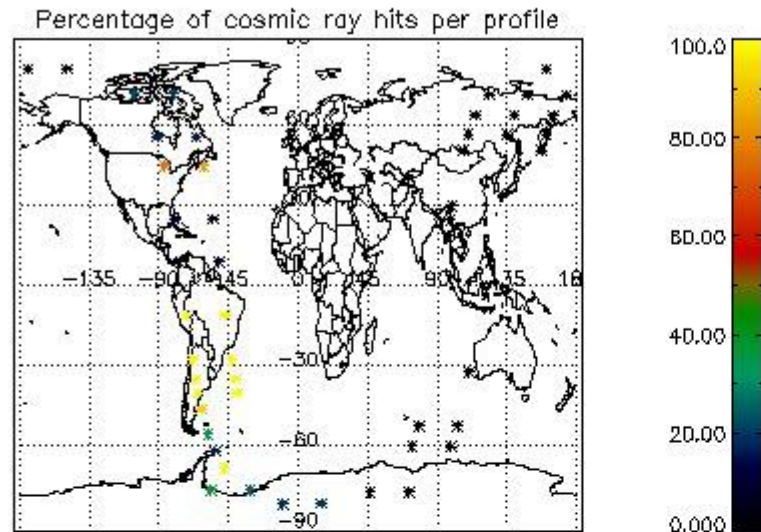

6. Statistics and plot of tangent altitude of the last measurement (DARK & BRIGHT products without errors)

6.1 Statistics on tangent altitude lost:

Statistics	DARK	BRIGHT	TWILIGHT
Mean:	14.174	19.242	12.646
St. deviation:	3.3663	4.3630	4.6045
Maximum:	18.649	25.508	21.055
Minimum:	5.7350	6.9847	5.7290
Number of data:	15.000	24.000	11.000

6.2 Plot for DARK limb products