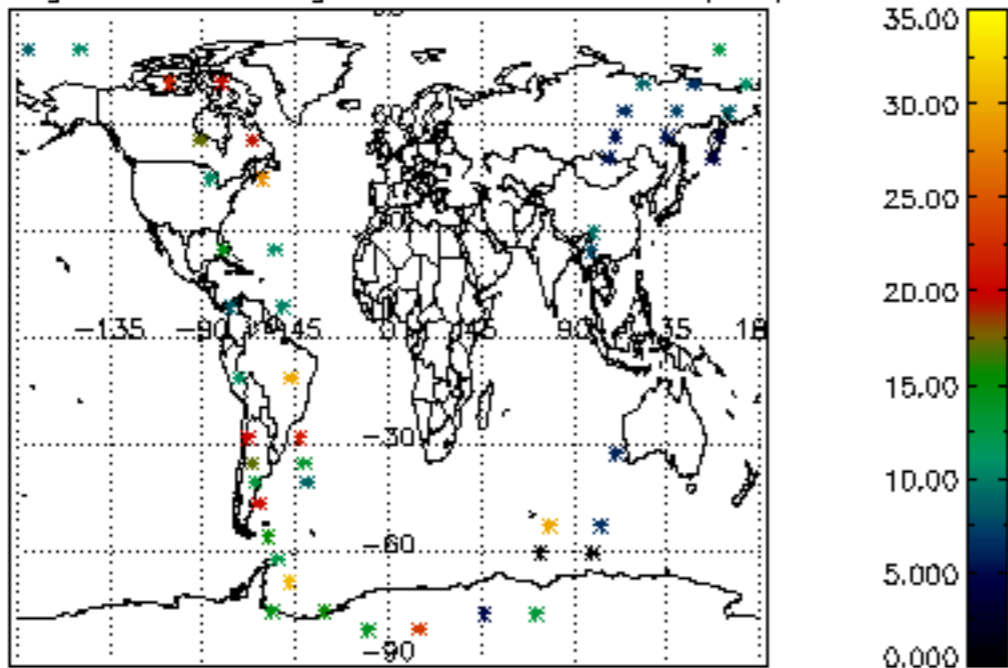

Percentage of star falling outside central band per profile