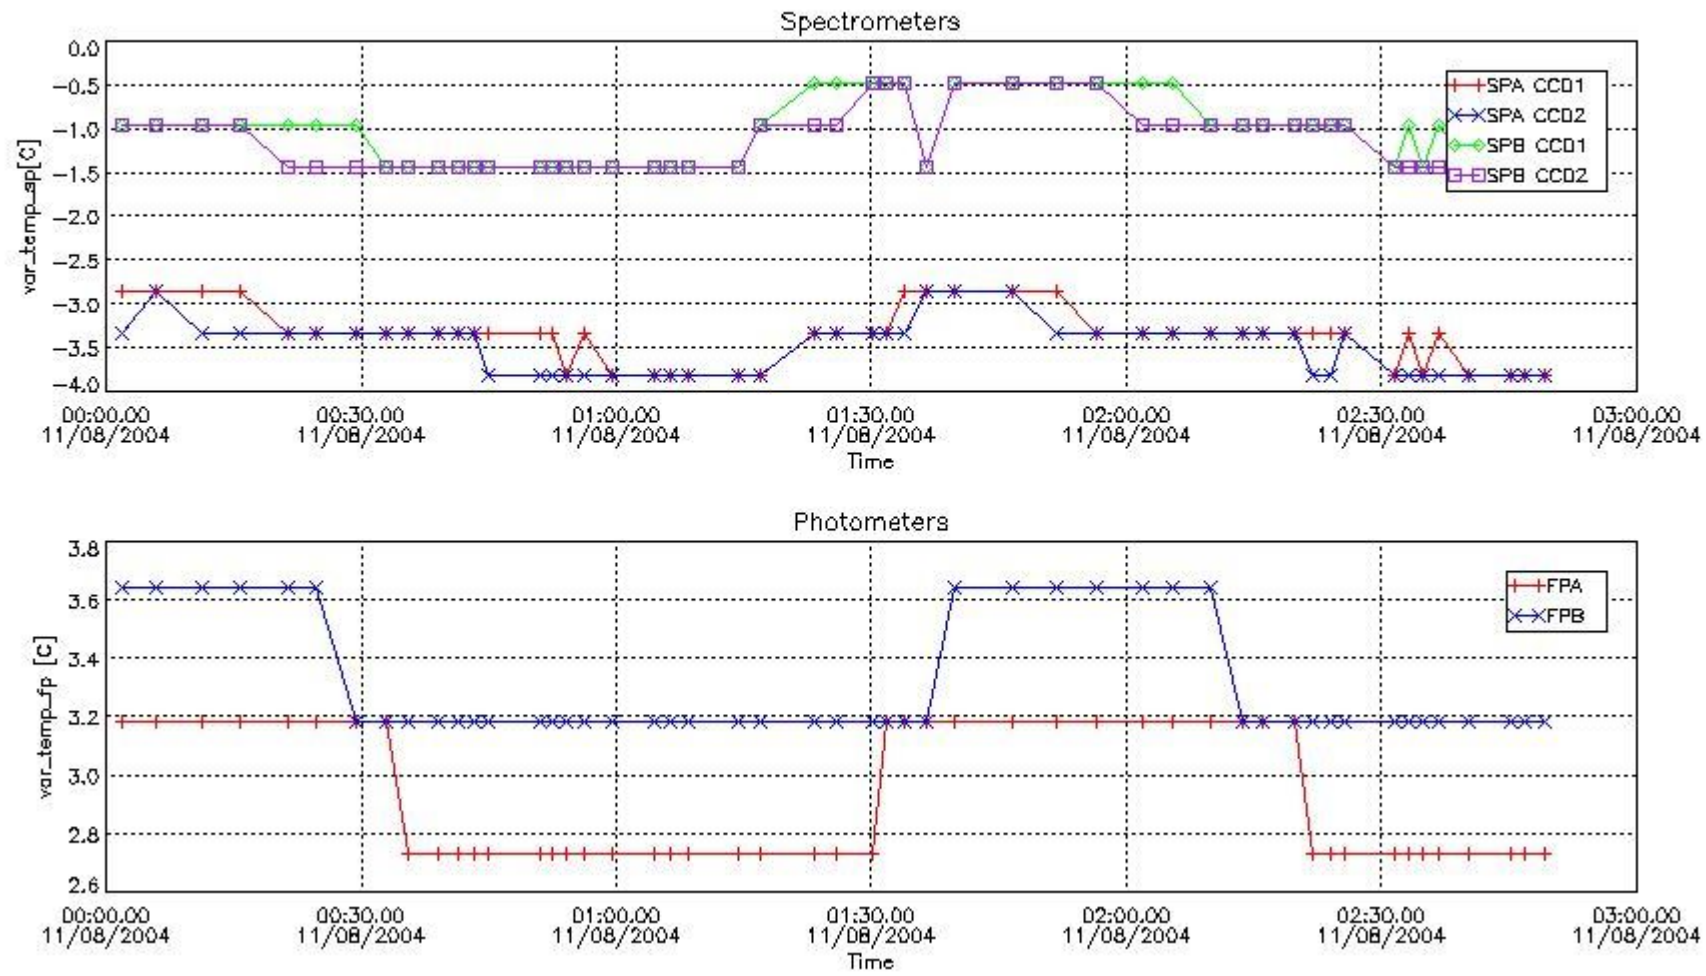

3. Plot of GOMOS spectrometers and photometers temperatures from level 1b data

4. Overview of dark signal processing per product

The Dark Charge (DC) is a temperature-dependant signal added to the useful measurements and it is therefore subtracted from them during the processing. There are two phenomena that produce a continuous increase of the DC: the "hot pixels" (a pixel is "hot" when its DC exceeds by a significant amount its value measured on ground at the same temperature) and the "Random Telegraphic Signal" (abrupt change positive or negative of the CCD pixel signal, random in time, affecting only the DC part of the signal and not the photon generated signal).

In this section a list of products that did not use the Dark Sky Area (DSA) observation for the DC computation is given. It is also provided the mean DC plot per product for dark limb products with no error flag set.

4.1 All products used the DSA observation for the DC computation

4.2 Plot of mean dark charges per product: only products in DARK limb conditions without errors are used