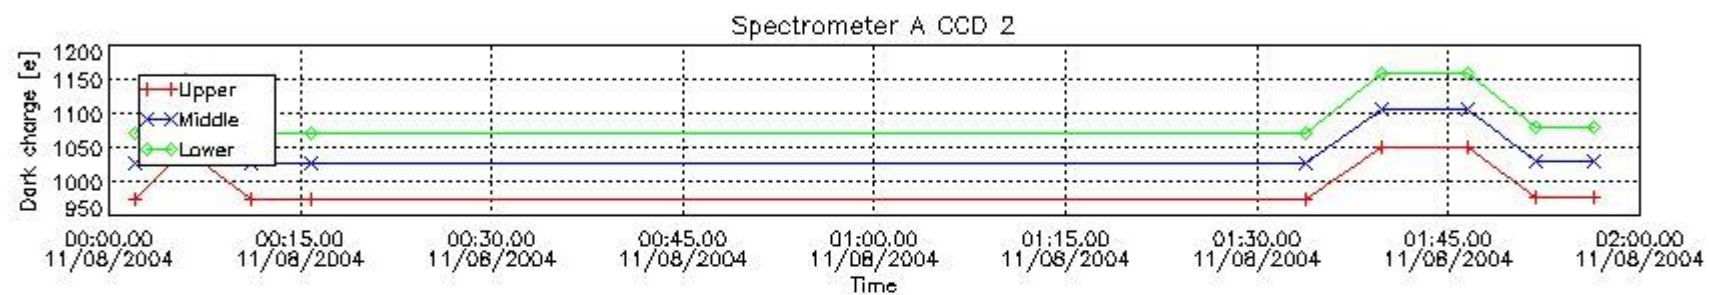

5. Demodulation flag and quality information monitoring

In this section it is presented the modulation information extracted from the pcd (product confidence data) at measurement level and information extracted from the Quality Summary dataset. Only products without errors (error flag in the MPH set to "0") are used.

5.1 Percentage of products during reporting period with: