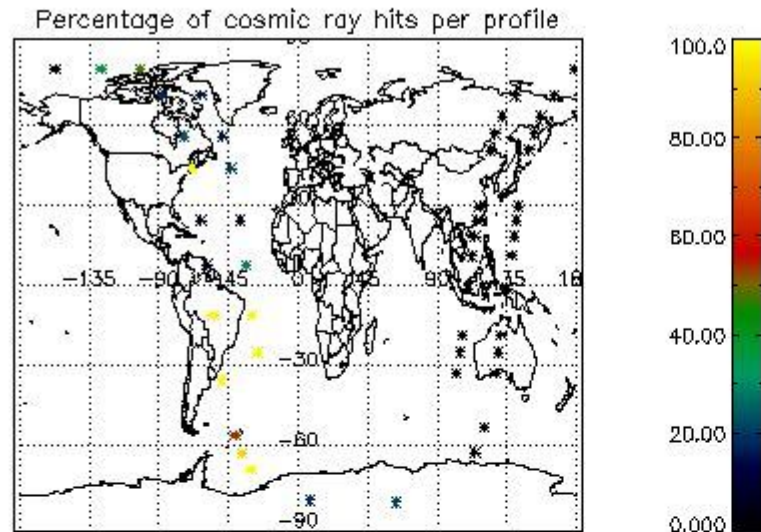

6. Statistics and plot of tangent altitude of the last measurement (DARK & BRIGHT products without errors)

6.1 Statistics on tangent altitude lost:

Statistics	DARK	BRIGHT	TWILIGHT
Mean:	13.273	20.091	19.144
St. deviation:	4.6013	4.4072	19.201
Maximum:	18.860	29.990	68.599
Minimum:	4.8440	11.117	5.4599
Number of data:	9.0000	31.000	9.0000

6.2 Plot for DARK limb products