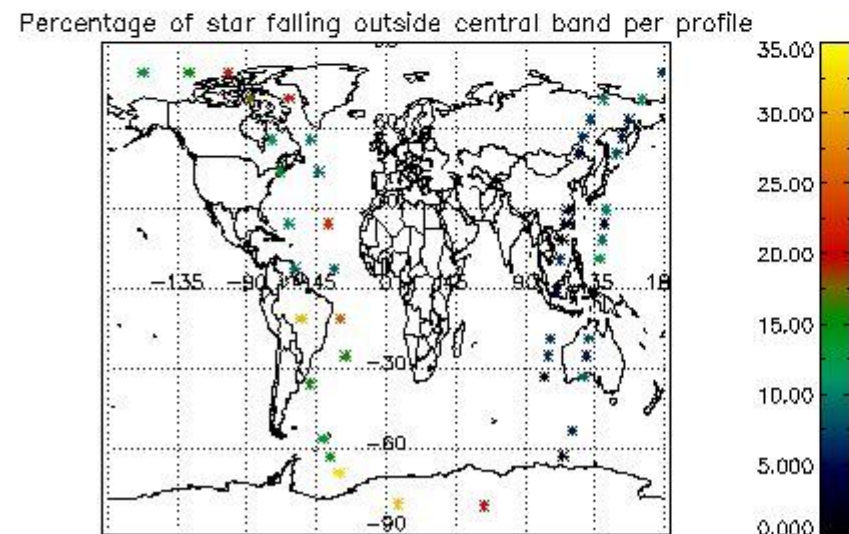

6. Statistics and plot of tangent altitude of the last measurement (DARK & BRIGHT products without errors)

6.1 Statistics on tangent altitude lost:

Statistics	DARK	BRIGHT	TWILIGHT
Mean:	13.273	20.091	19.144
St. deviation:	4.6013	4.4072	19.201
Maximum:	18.860	29.990	68.599
Minimum:	4.8440	11.117	5.4599
Number of data:	9.0000	31.000	9.0000

6.2 Plot for DARK limb products