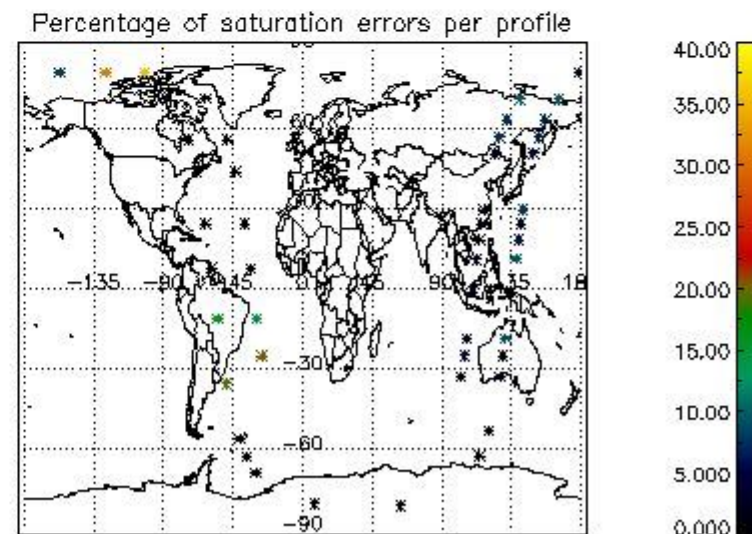

6. Statistics and plot of tangent altitude of the last measurement (DARK & BRIGHT products without errors)

6.1 Statistics on tangent altitude lost:

Statistics	DARK	BRIGHT	TWILIGHT
Mean:	13.273	20.091	19.144
St. deviation:	4.6013	4.4072	19.201
Maximum:	18.860	29.990	68.599
Minimum:	4.8440	11.117	5.4599
Number of data:	9.0000	31.000	9.0000

6.2 Plot for DARK limb products