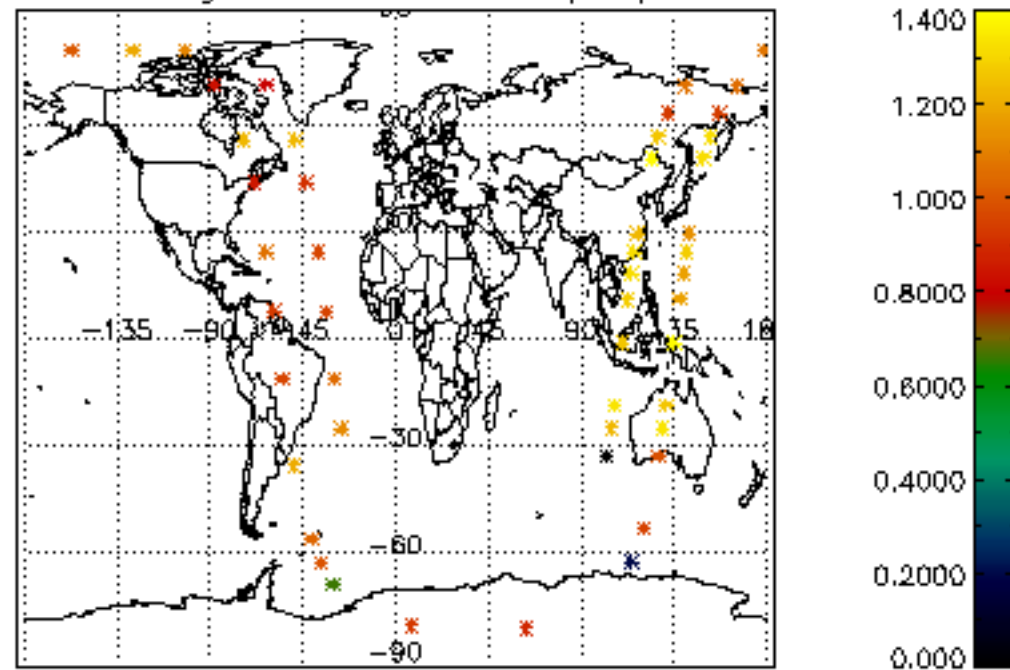

Percentage of datation errors per profile