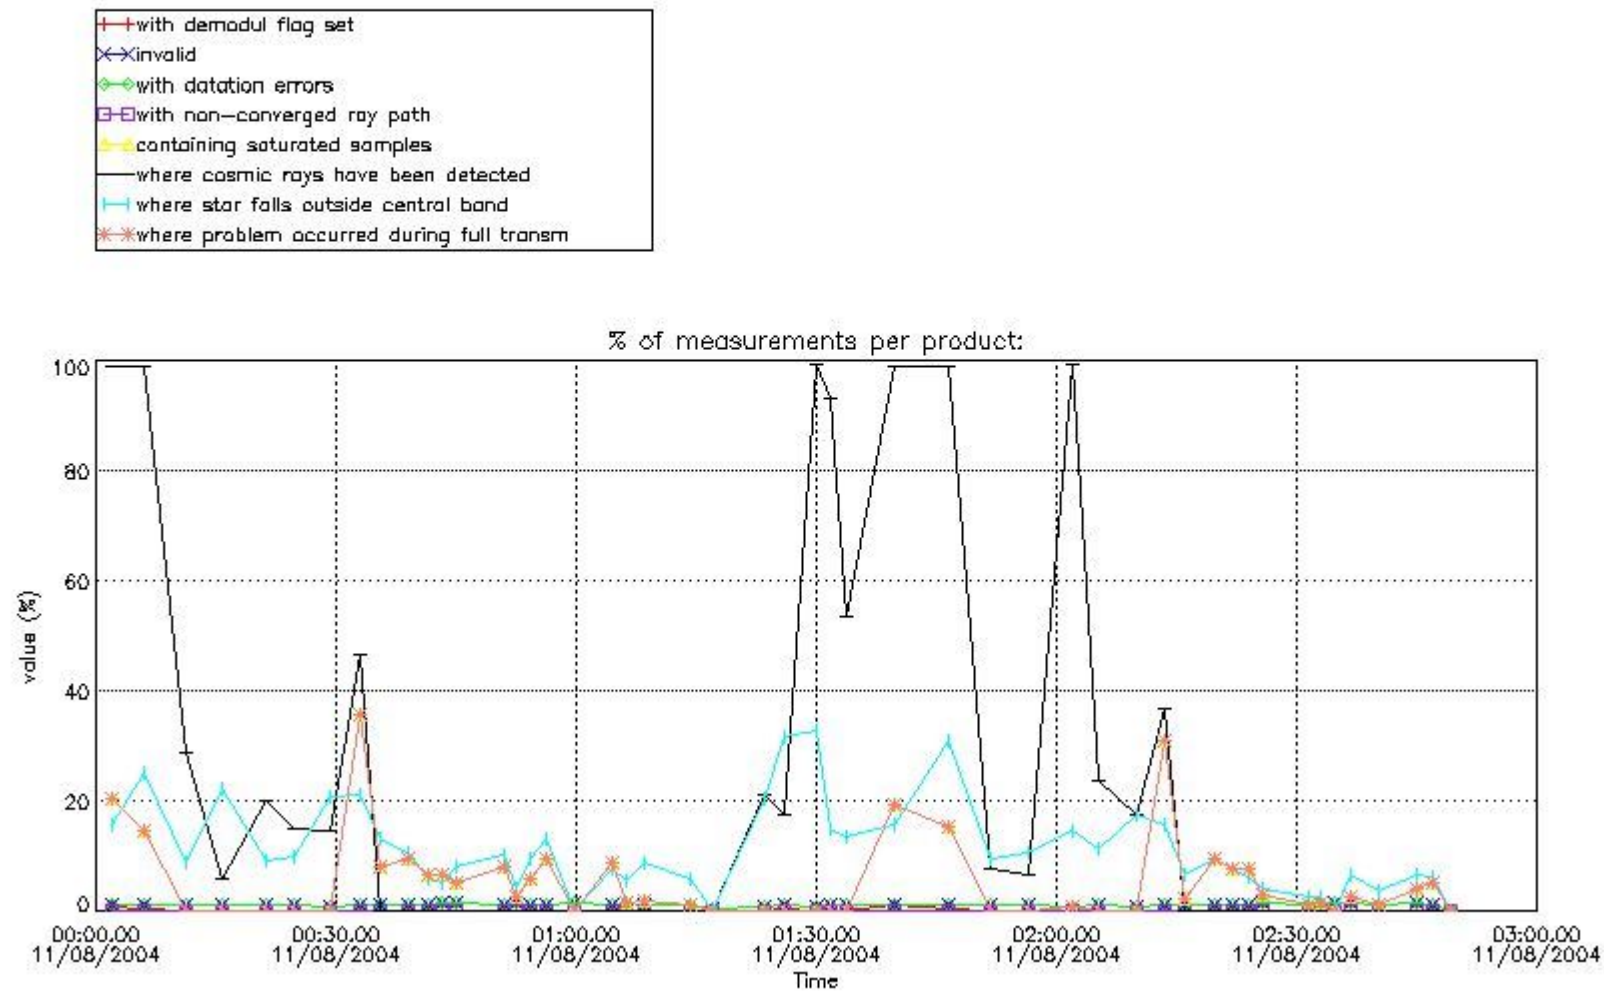

At least one measurement with demodulation flag set:	18.3673 %
Reference spectrum computed from DB:	0.00000 %
Reference spectrum with small number of measurements:	0.00000 %
SATU data not used:	0.00000 %

5.2 Plot quality information per product (time dependant)

5.3 Plot quality information per product (world map)