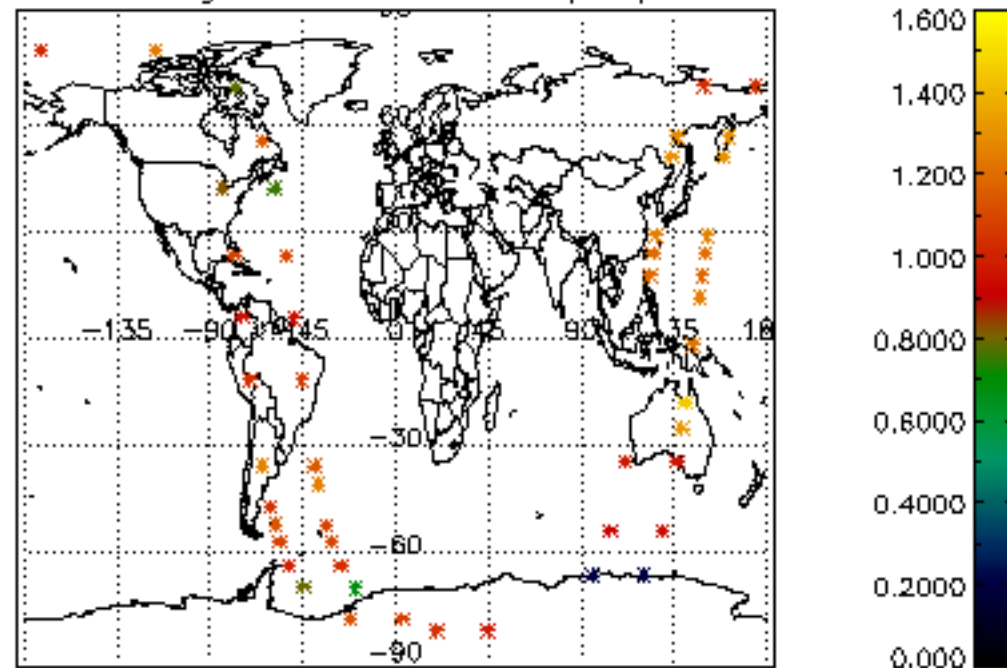

Percentage of datation errors per profile