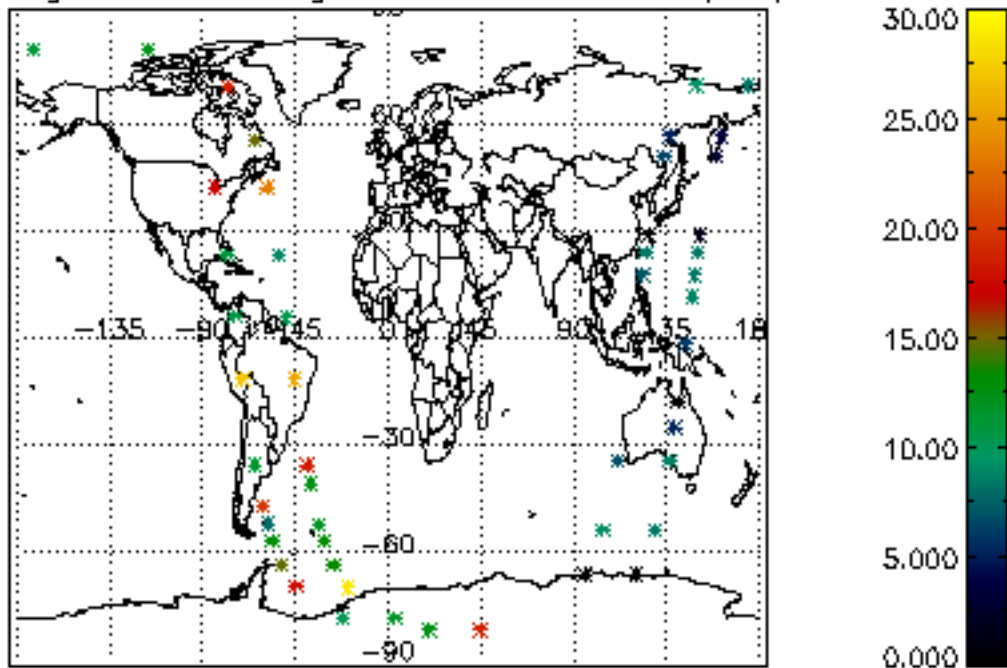

Percentage of star falling outside central band per profile