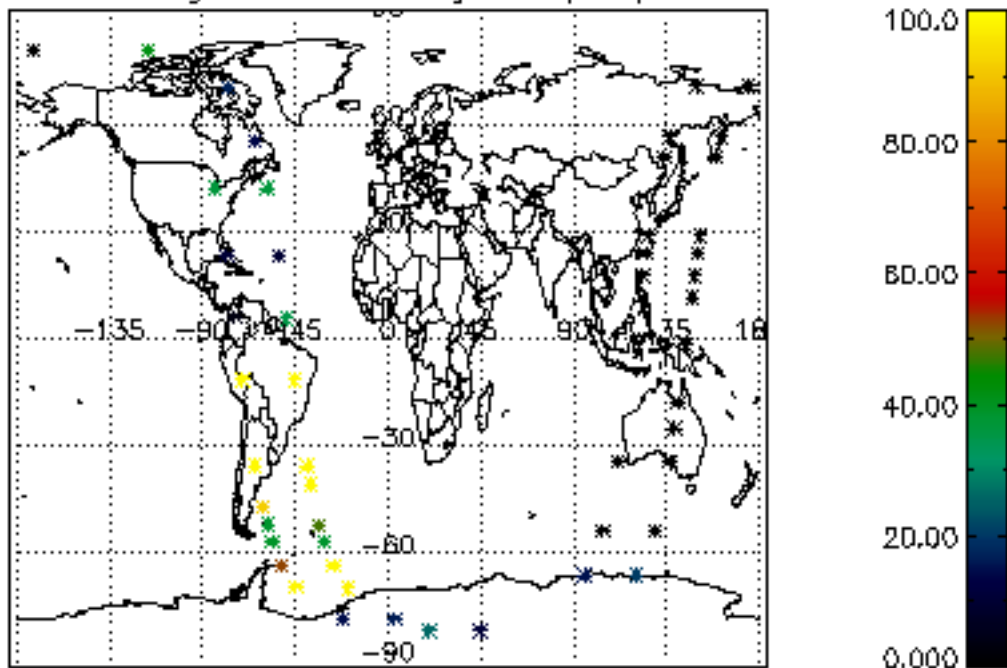

Percentage of cosmic ray hits per profile