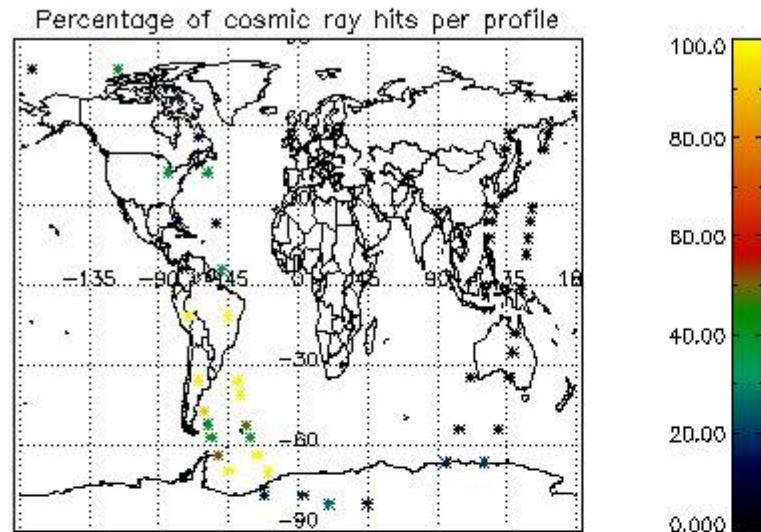

6. Statistics and plot of tangent altitude of the last measurement (DARK & BRIGHT products without errors)

6.1 Statistics on tangent altitude lost:

Statistics	DARK	BRIGHT	TWILIGHT
Mean:	14.568	20.102	15.623
St. deviation:	3.5733	3.5008	7.2881
Maximum:	18.765	28.924	31.114
Minimum:	7.4653	11.590	7.2304
Number of data:	14.000	23.000	13.000

6.2 Plot for DARK limb products