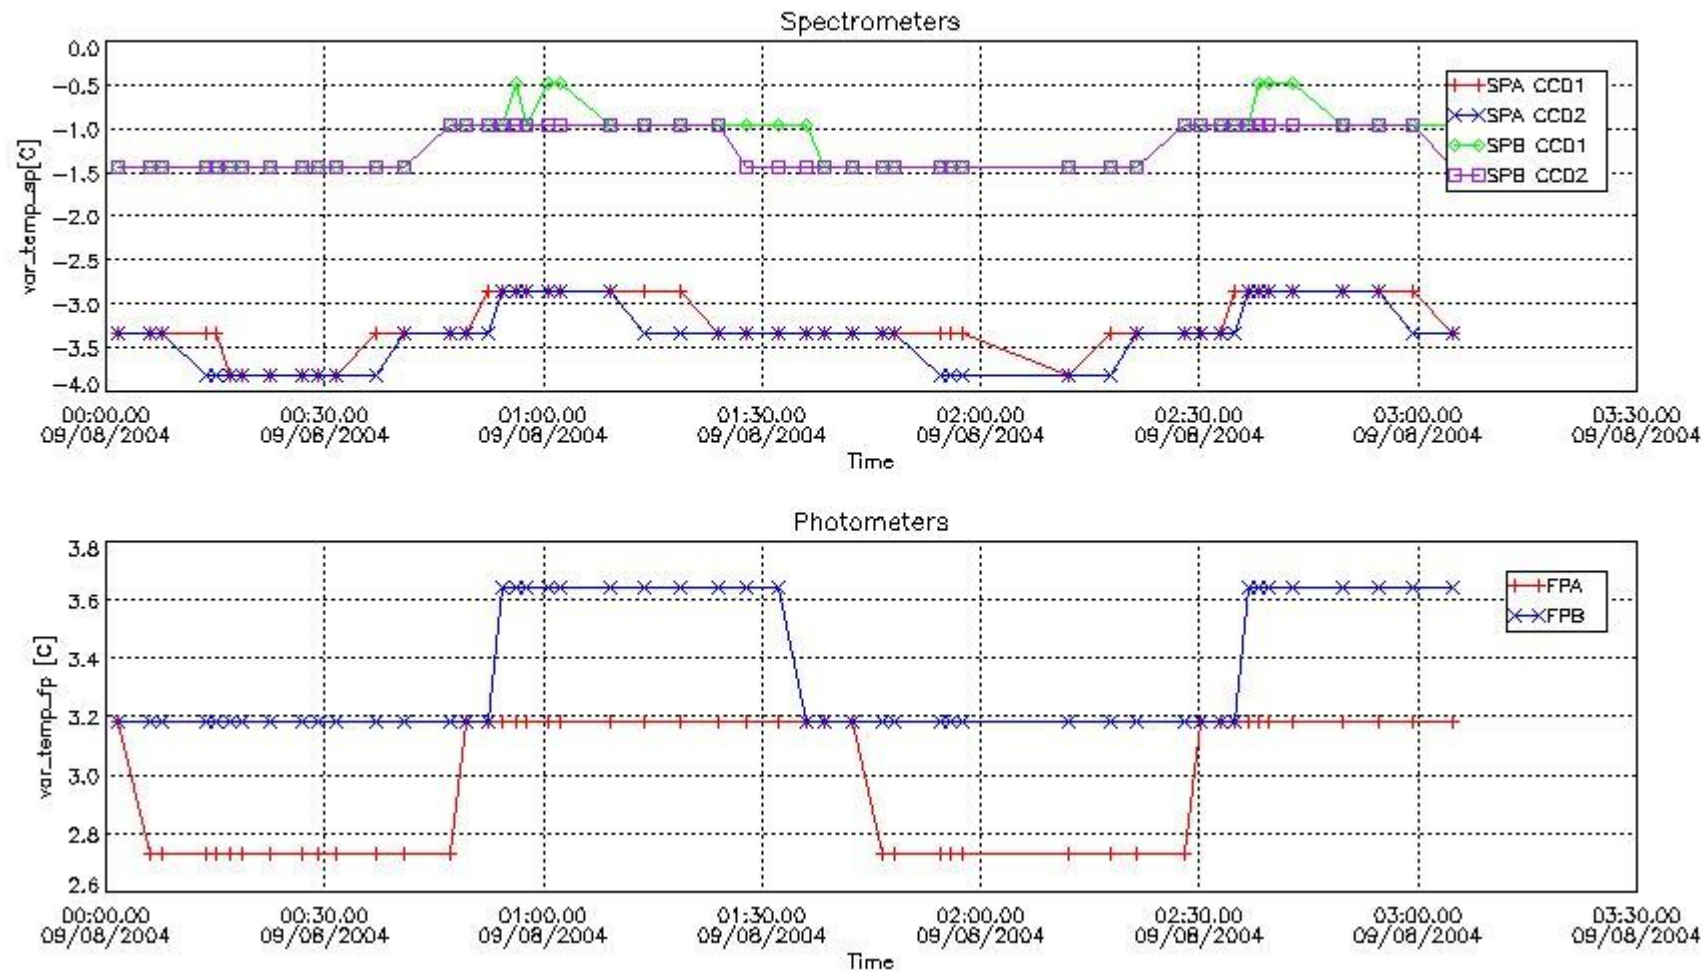

3. Plot of GOMOS spectrometers and photometers temperatures from level 1b data

4. Overview of dark signal processing per product

The Dark Charge (DC) is a temperature-dependant signal added to the useful measurements and it is therefore subtracted from them during the processing. There are two phenomena that produce a continuous increase of the DC: the "hot pixels" (a pixel is "hot" when its DC exceeds by a significant amount its value measured on ground at the same temperature) and the "Random Telegraphic Signal" (abrupt change positive or negative of the CCD pixel signal, random in time, affecting only the DC part of the signal and not the photon generated signal).

In this section a list of products that did not use the Dark Sky Area (DSA) observation for the DC computation is given. It is also provided the mean DC plot per product for dark limb products with no error flag set.

4.1 All products used the DSA observation for the DC computation

4.2 Plot of mean dark charges per product: only products in DARK limb conditions without errors are used