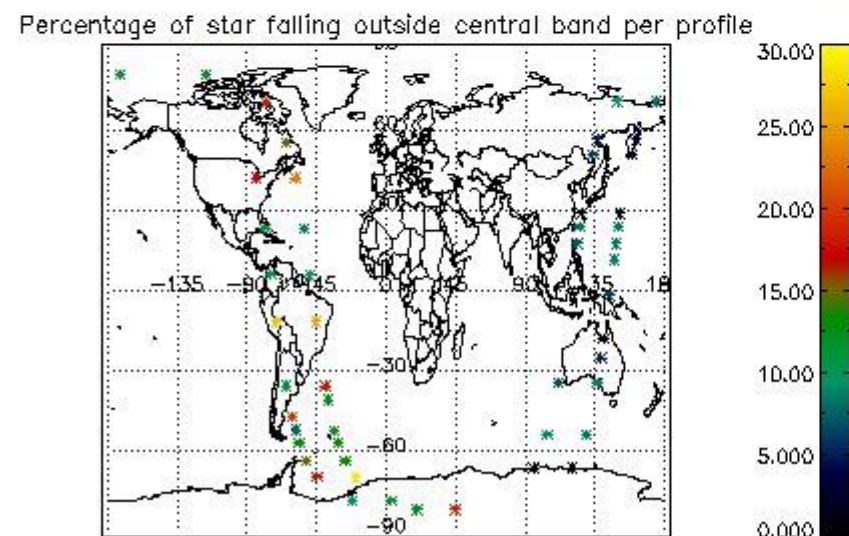

6. Statistics and plot of tangent altitude of the last measurement (DARK & BRIGHT products without errors)

6.1 Statistics on tangent altitude lost:

Statistics	DARK	BRIGHT	TWILIGHT
Mean:	14.568	20.102	15.623
St. deviation:	3.5733	3.5008	7.2881
Maximum:	18.765	28.924	31.114
Minimum:	7.4653	11.590	7.2304
Number of data:	14.000	23.000	13.000

6.2 Plot for DARK limb products