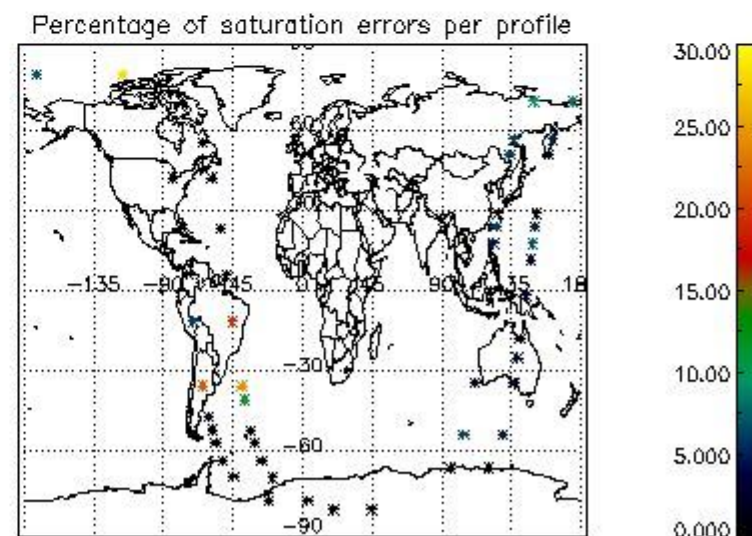

6. Statistics and plot of tangent altitude of the last measurement (DARK & BRIGHT products without errors)

6.1 Statistics on tangent altitude lost:

Statistics	DARK	BRIGHT	TWILIGHT
Mean:	14.568	20.102	15.623
St. deviation:	3.5733	3.5008	7.2881
Maximum:	18.765	28.924	31.114
Minimum:	7.4653	11.590	7.2304
Number of data:	14.000	23.000	13.000

6.2 Plot for DARK limb products