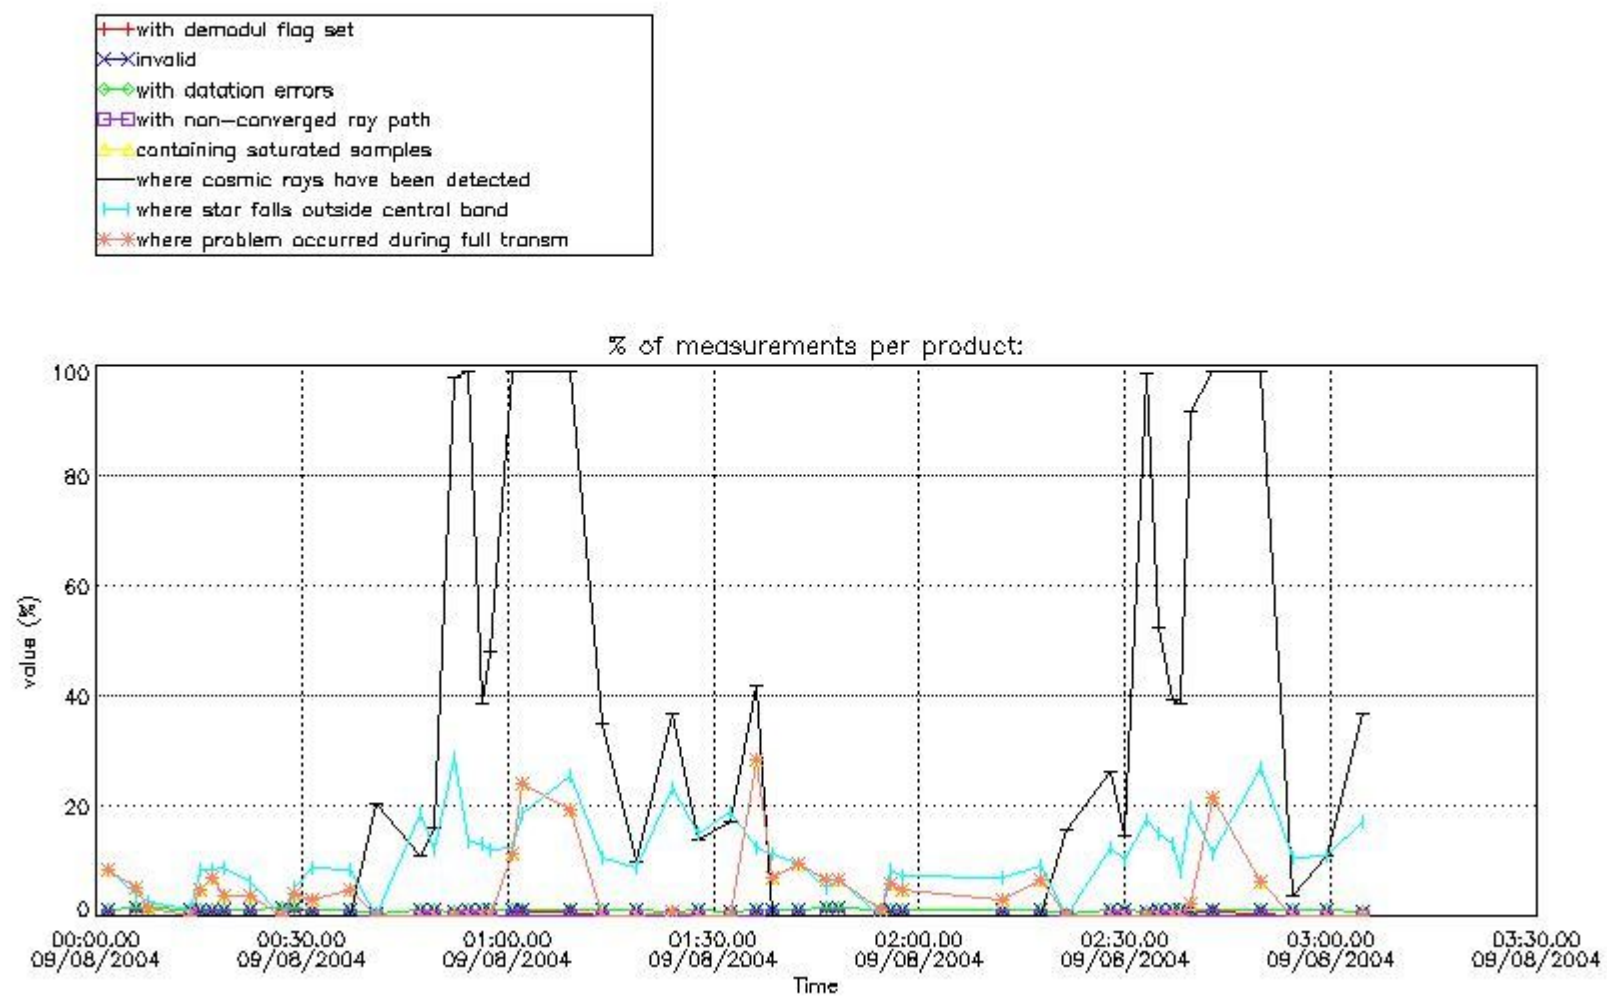

At least one measurement with demodulation flag set:	28.0000 %
Reference spectrum computed from DB:	0.00000 %
Reference spectrum with small number of measurements:	0.00000 %
SATU data not used:	0.00000 %

5.2 Plot quality information per product (time dependant)

5.3 Plot quality information per product (world map)