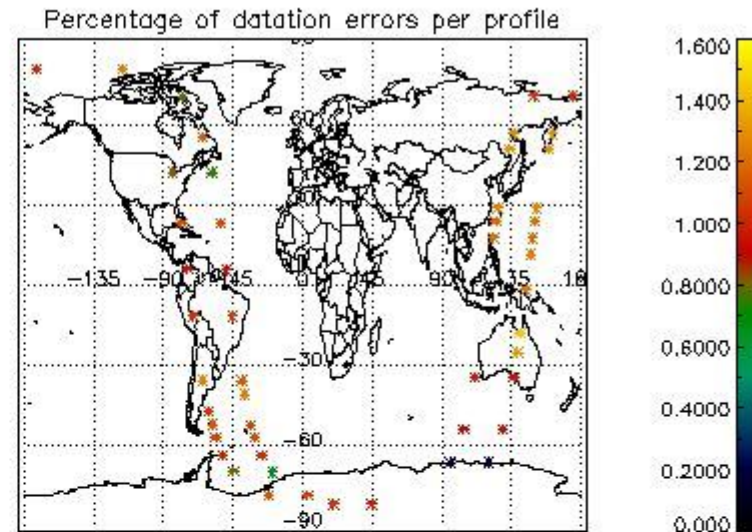

6. Statistics and plot of tangent altitude of the last measurement (DARK & BRIGHT products without errors)

6.1 Statistics on tangent altitude lost:

Statistics	DARK	BRIGHT	TWILIGHT
Mean:	14.568	20.102	15.623
St. deviation:	3.5733	3.5008	7.2881
Maximum:	18.765	28.924	31.114
Minimum:	7.4653	11.590	7.2304
Number of data:	14.000	23.000	13.000

6.2 Plot for DARK limb products