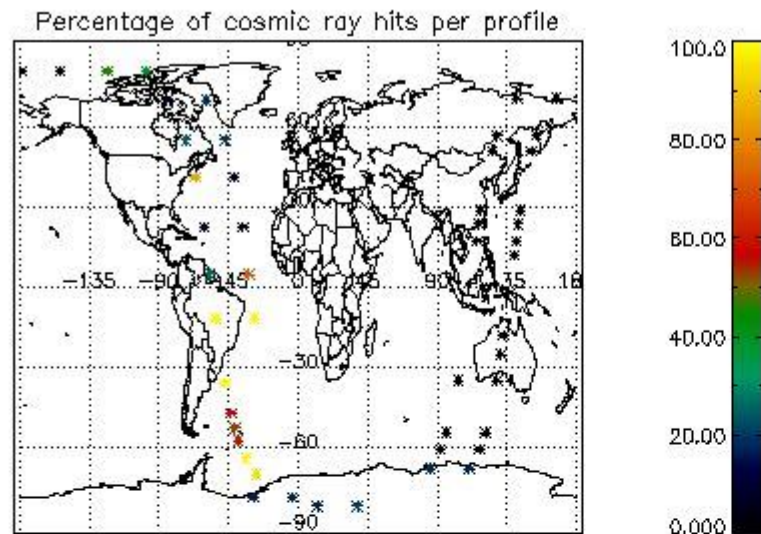

6. Statistics and plot of tangent altitude of the last measurement (DARK & BRIGHT products without errors)

6.1 Statistics on tangent altitude lost:

Statistics	DARK	BRIGHT	TWILIGHT
Mean:	13.094	18.968	15.687
St. deviation:	4.7618	5.4320	7.6009
Maximum:	18.998	26.168	31.038
Minimum:	6.1611	4.4660	8.5968
Number of data:	10.000	28.000	12.000

6.2 Plot for DARK limb products