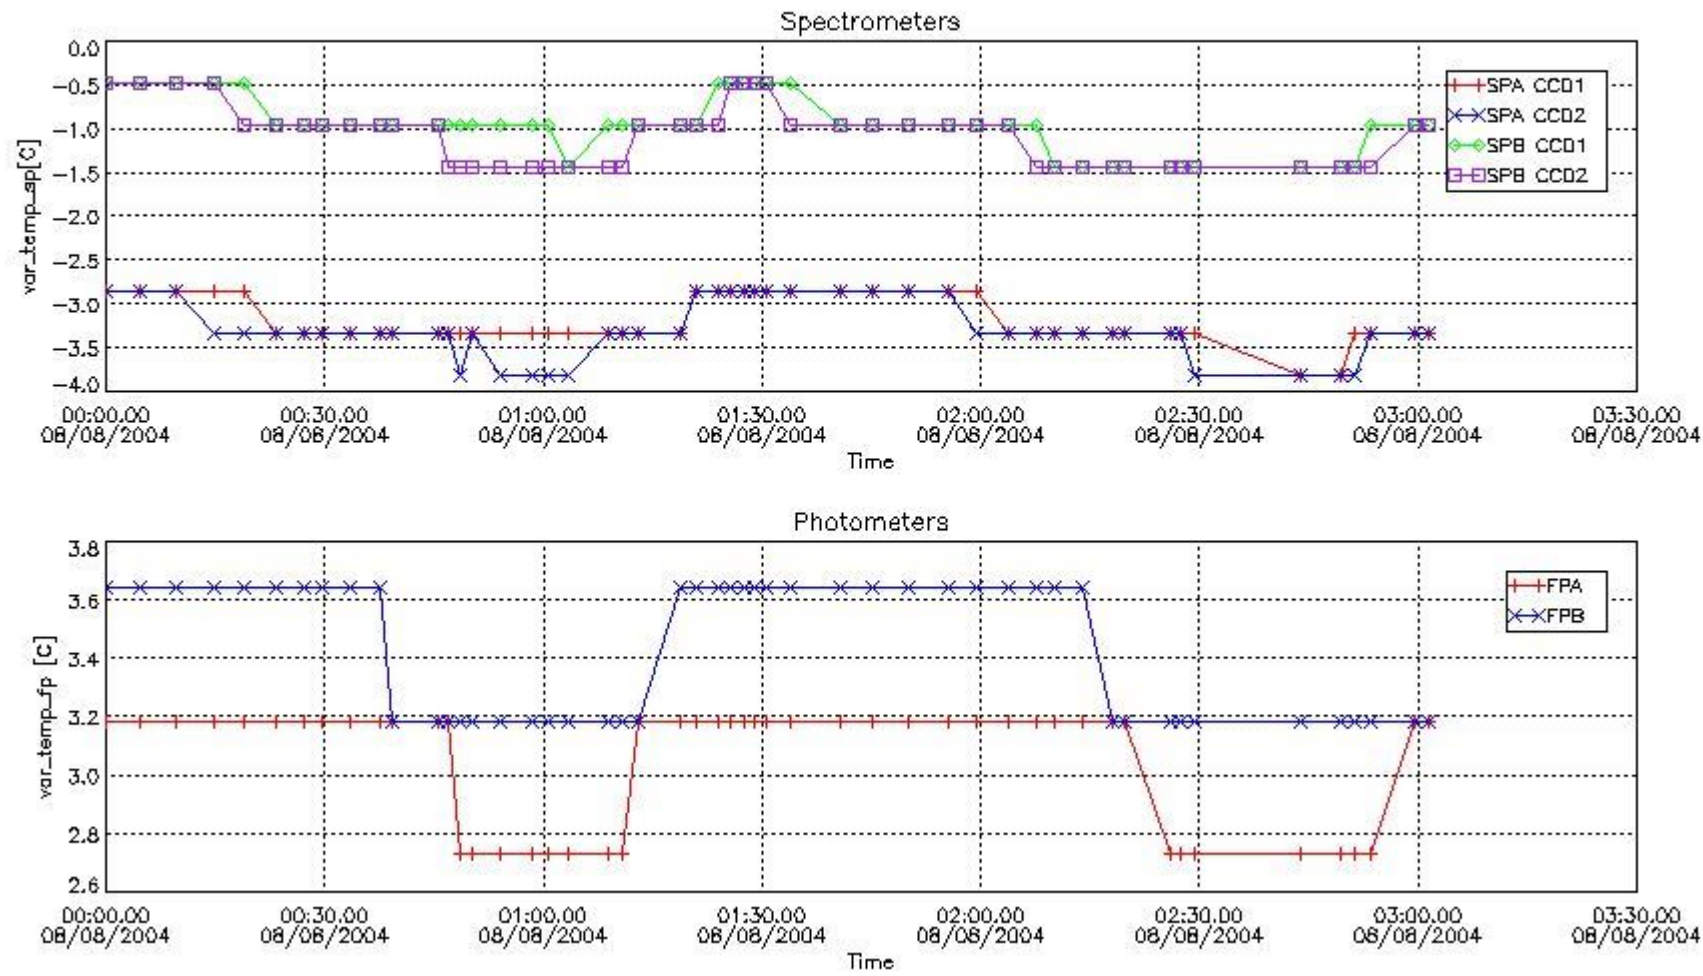

3. Plot of GOMOS spectrometers and photometers temperatures from level 1b data

4. Overview of dark signal processing per product

The Dark Charge (DC) is a temperature-dependant signal added to the useful measurements and it is therefore subtracted from them during the processing. There are two phenomena that produce a continuous increase of the DC: the "hot pixels" (a pixel is "hot" when its DC exceeds by a significant amount its value measured on ground at the same temperature) and the "Random Telegraphic Signal" (abrupt change positive or negative of the CCD pixel signal, random in time, affecting only the DC part of the signal and not the photon generated signal).

In this section a list of products that did not use the Dark Sky Area (DSA) observation for the DC computation is given. It is also provided the mean DC plot per product for dark limb products with no error flag set.

4.1 All products used the DSA observation for the DC computation

4.2 Plot of mean dark charges per product: only products in DARK limb conditions without errors are used