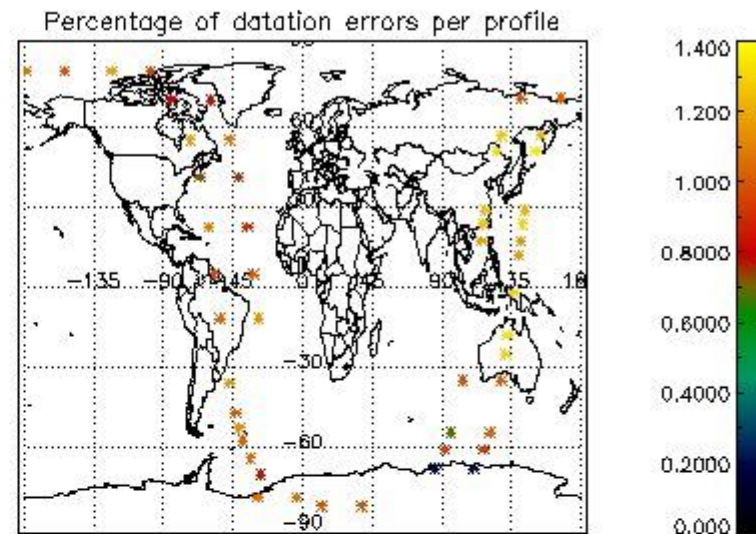

6. Statistics and plot of tangent altitude of the last measurement (DARK & BRIGHT products without errors)

6.1 Statistics on tangent altitude lost:

Statistics	DARK	BRIGHT	TWILIGHT
Mean:	13.094	18.968	15.687
St. deviation:	4.7618	5.4320	7.6009
Maximum:	18.998	26.168	31.038
Minimum:	6.1611	4.4660	8.5968
Number of data:	10.000	28.000	12.000

6.2 Plot for DARK limb products