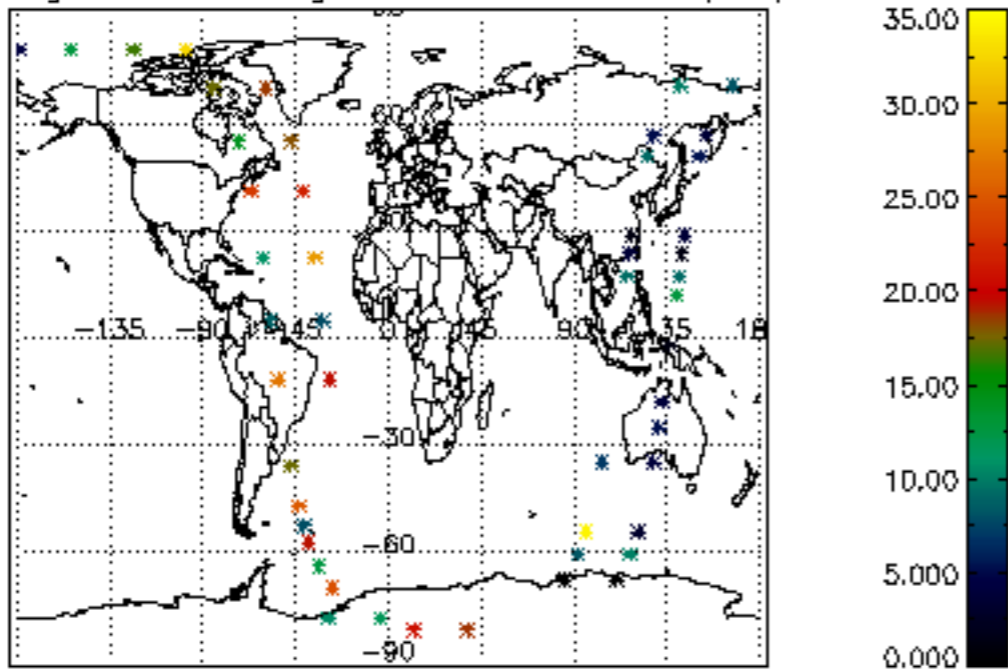

Percentage of star falling outside central band per profile