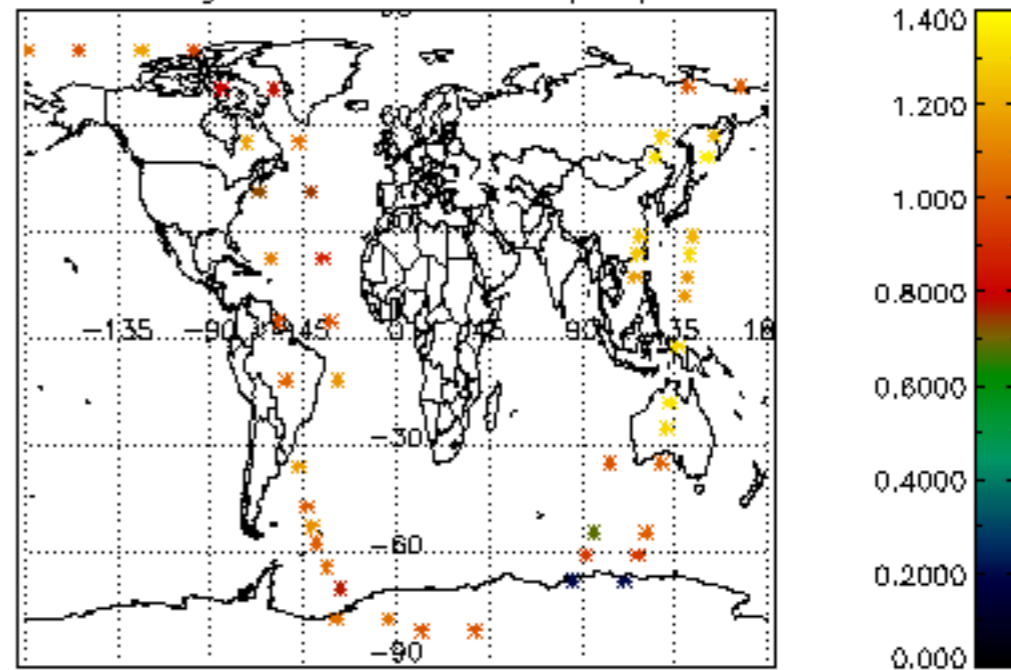

Percentage of datation errors per profile