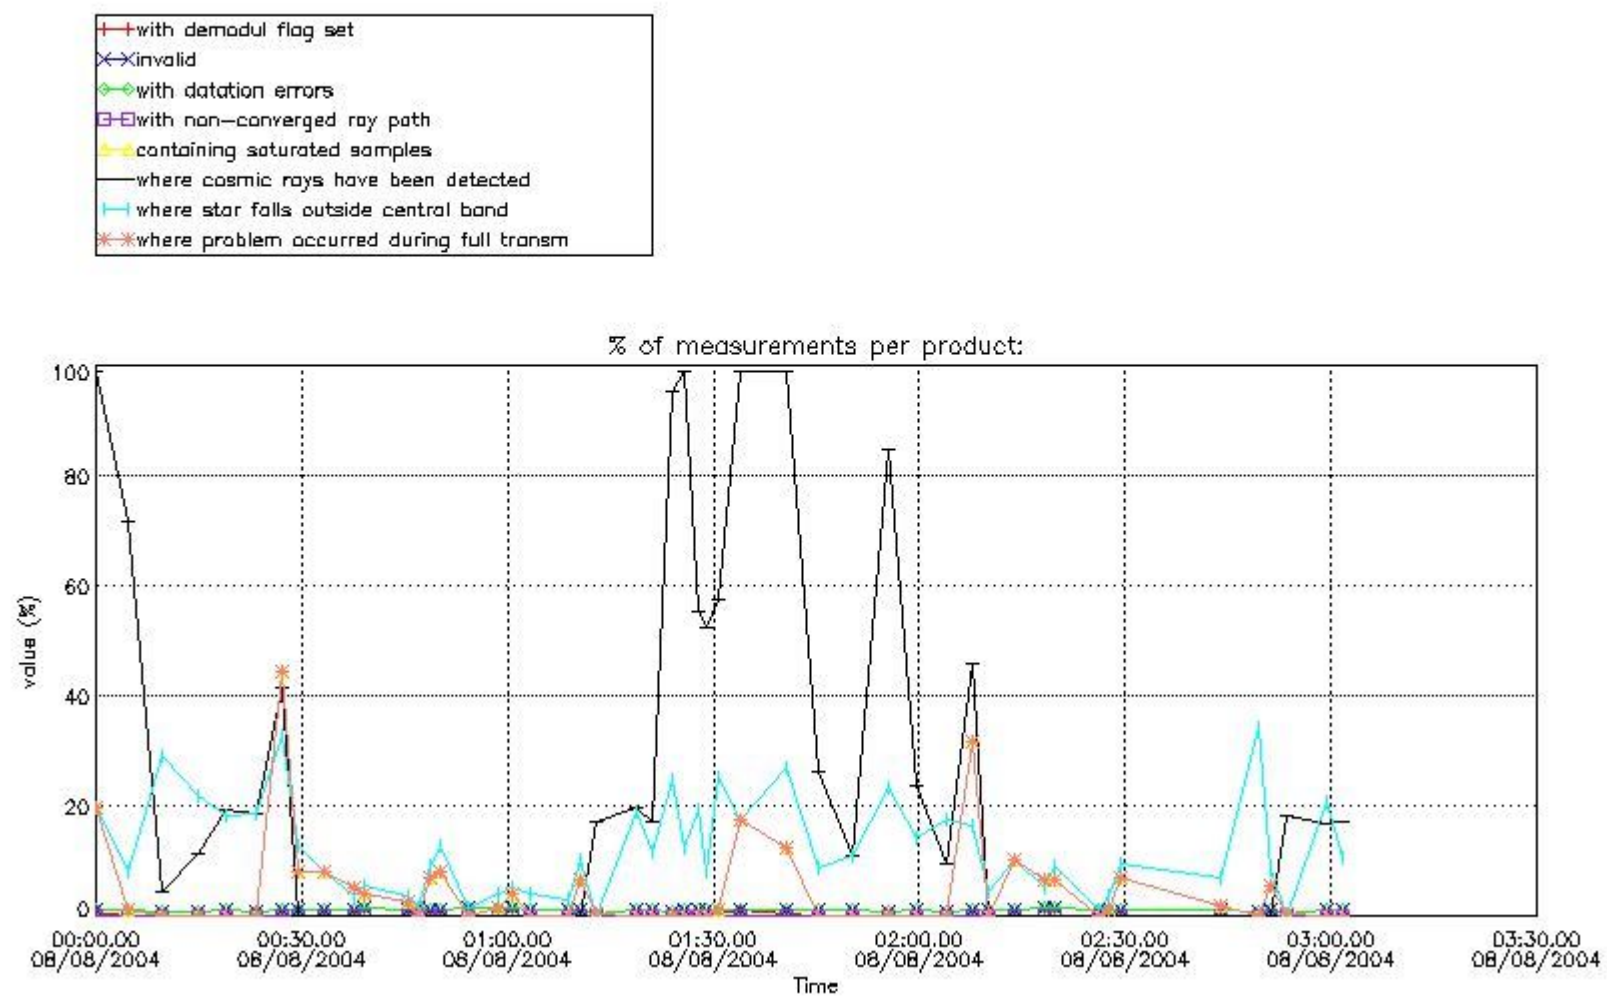

At least one measurement with demodulation flag set:	24.0000 %
Reference spectrum computed from DB:	0.00000 %
Reference spectrum with small number of measurements:	0.00000 %
SATU data not used:	0.00000 %

5.2 Plot quality information per product (time dependant)

5.3 Plot quality information per product (world map)