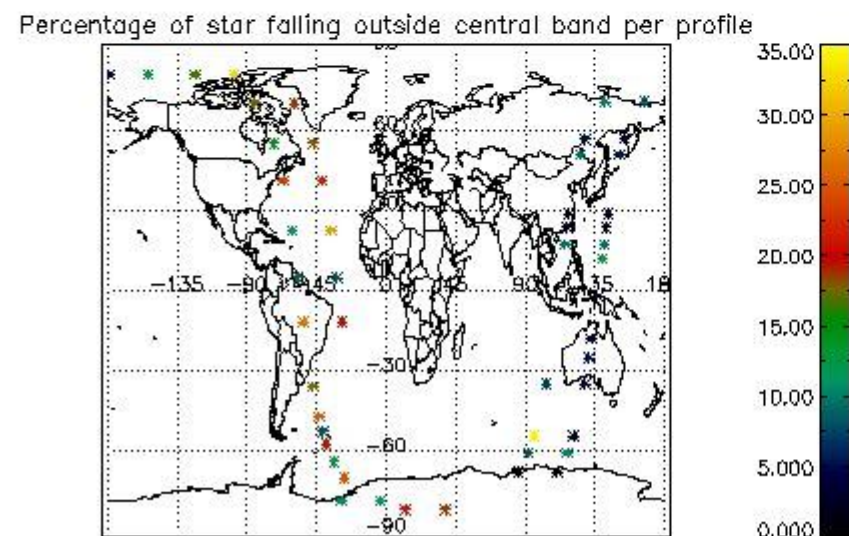

6. Statistics and plot of tangent altitude of the last measurement (DARK & BRIGHT products without errors)

6.1 Statistics on tangent altitude lost:

Statistics	DARK	BRIGHT	TWILIGHT
Mean:	13.094	18.968	15.687
St. deviation:	4.7618	5.4320	7.6009
Maximum:	18.998	26.168	31.038
Minimum:	6.1611	4.4660	8.5968
Number of data:	10.000	28.000	12.000

6.2 Plot for DARK limb products