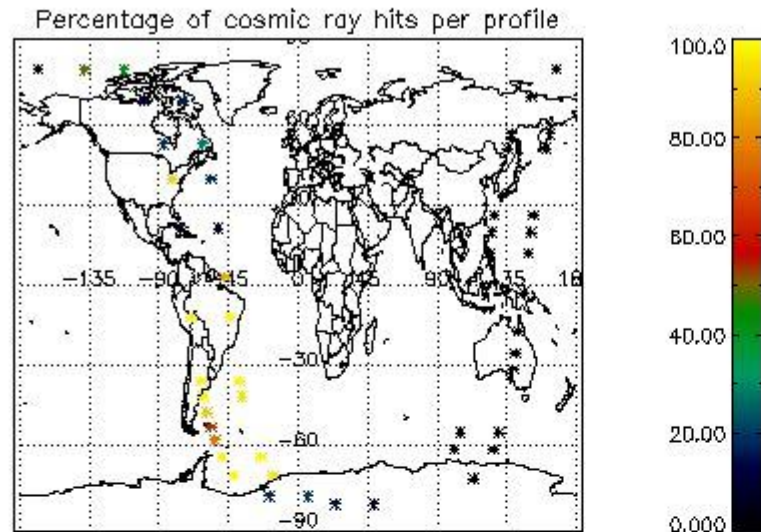

6. Statistics and plot of tangent altitude of the last measurement (DARK & BRIGHT products without errors)

6.1 Statistics on tangent altitude lost:

Statistics	DARK	BRIGHT	TWILIGHT
Mean:	13.211	19.860	13.149
St. deviation:	4.3407	4.6738	3.1013
Maximum:	19.925	28.882	17.377
Minimum:	5.9795	10.557	7.0155
Number of data:	13.000	25.000	12.000

6.2 Plot for DARK limb products