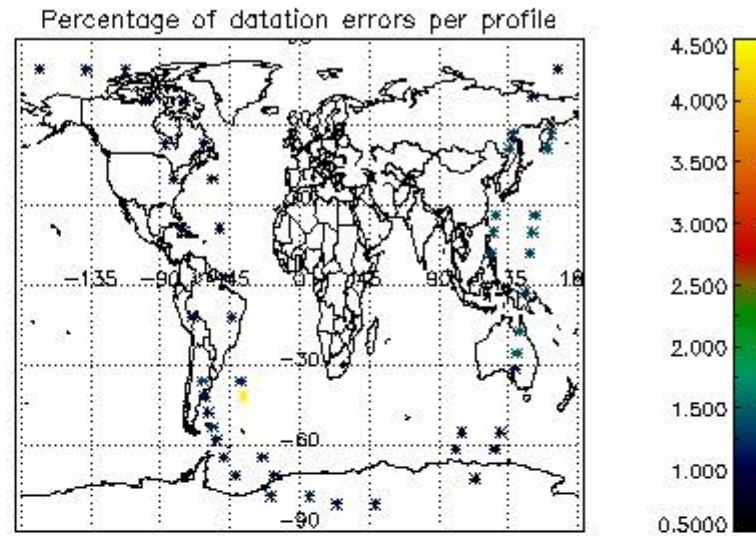

6. Statistics and plot of tangent altitude of the last measurement (DARK & BRIGHT products without errors)

6.1 Statistics on tangent altitude lost:

Statistics	DARK	BRIGHT	TWILIGHT
Mean:	13.211	19.860	13.149
St. deviation:	4.3407	4.6738	3.1013
Maximum:	19.925	28.882	17.377
Minimum:	5.9795	10.557	7.0155
Number of data:	13.000	25.000	12.000

6.2 Plot for DARK limb products