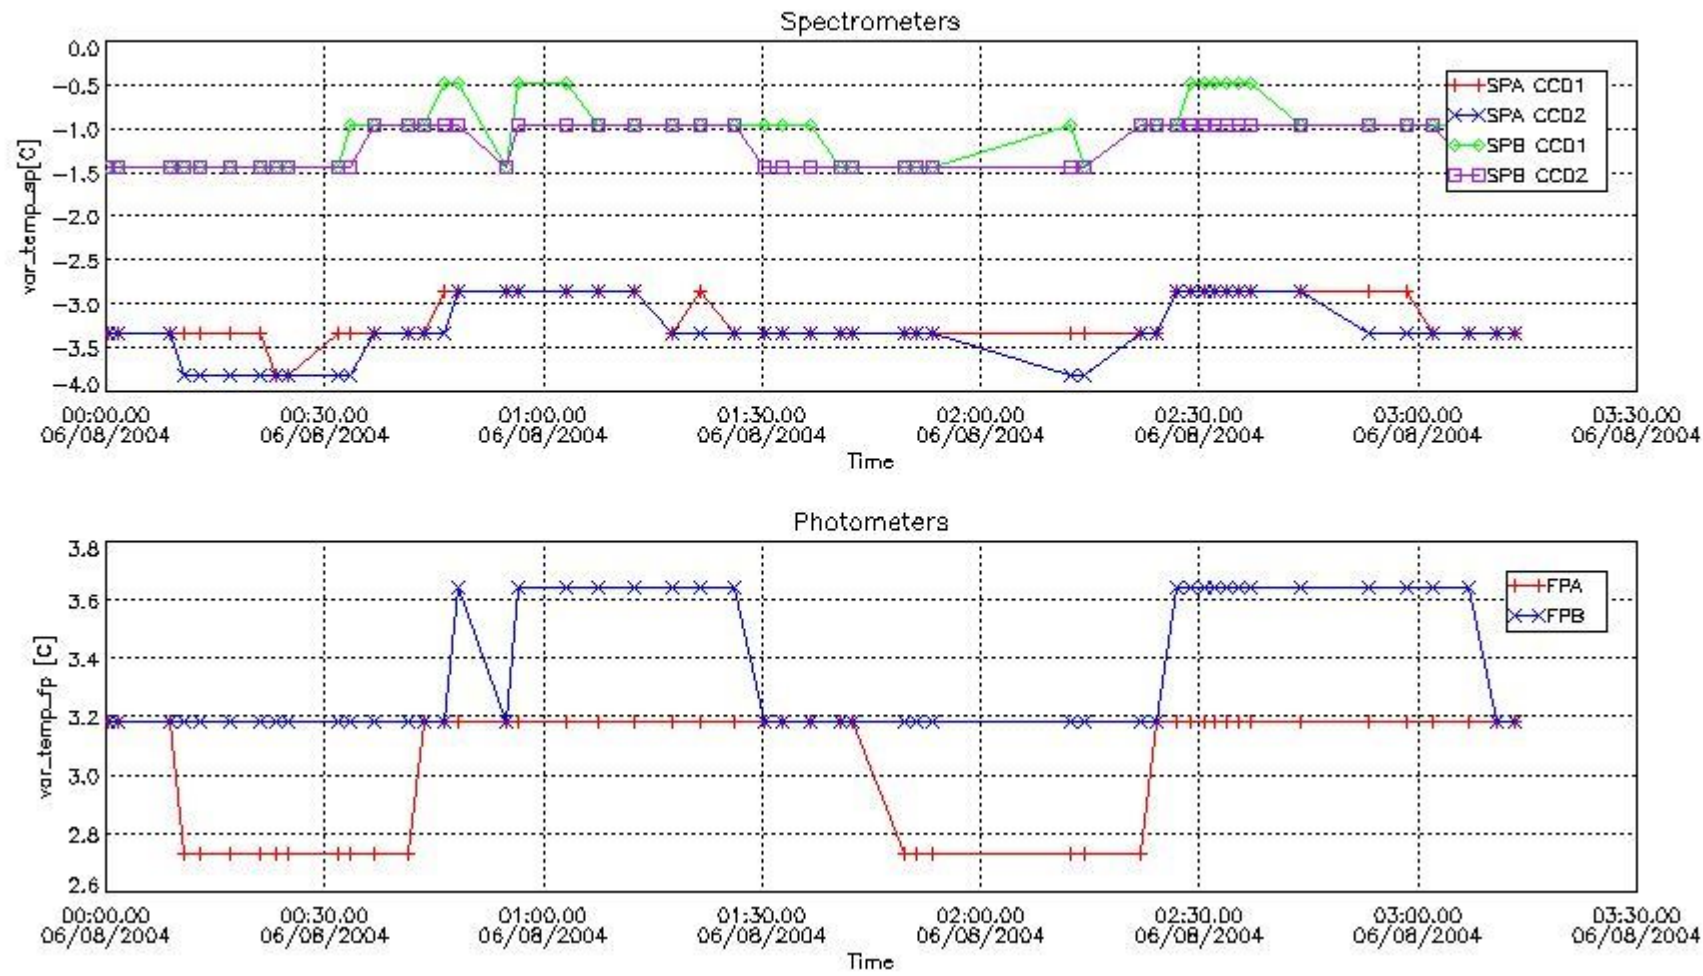

3. Plot of GOMOS spectrometers and photometers temperatures from level 1b data

4. Overview of dark signal processing per product

The Dark Charge (DC) is a temperature-dependant signal added to the useful measurements and it is therefore subtracted from them during the processing. There are two phenomena that produce a continuous increase of the DC: the "hot pixels" (a pixel is "hot" when its DC exceeds by a significant amount its value measured on ground at the same temperature) and the "Random Telegraphic Signal" (abrupt change positive or negative of the CCD pixel signal, random in time, affecting only the DC part of the signal and not the photon generated signal).

In this section a list of products that did not use the Dark Sky Area (DSA) observation for the DC computation is given. It is also provided the mean DC plot per product for dark limb products with no error flag set.

4.1 All products used the DSA observation for the DC computation

4.2 Plot of mean dark charges per product: only products in DARK limb conditions without errors are used