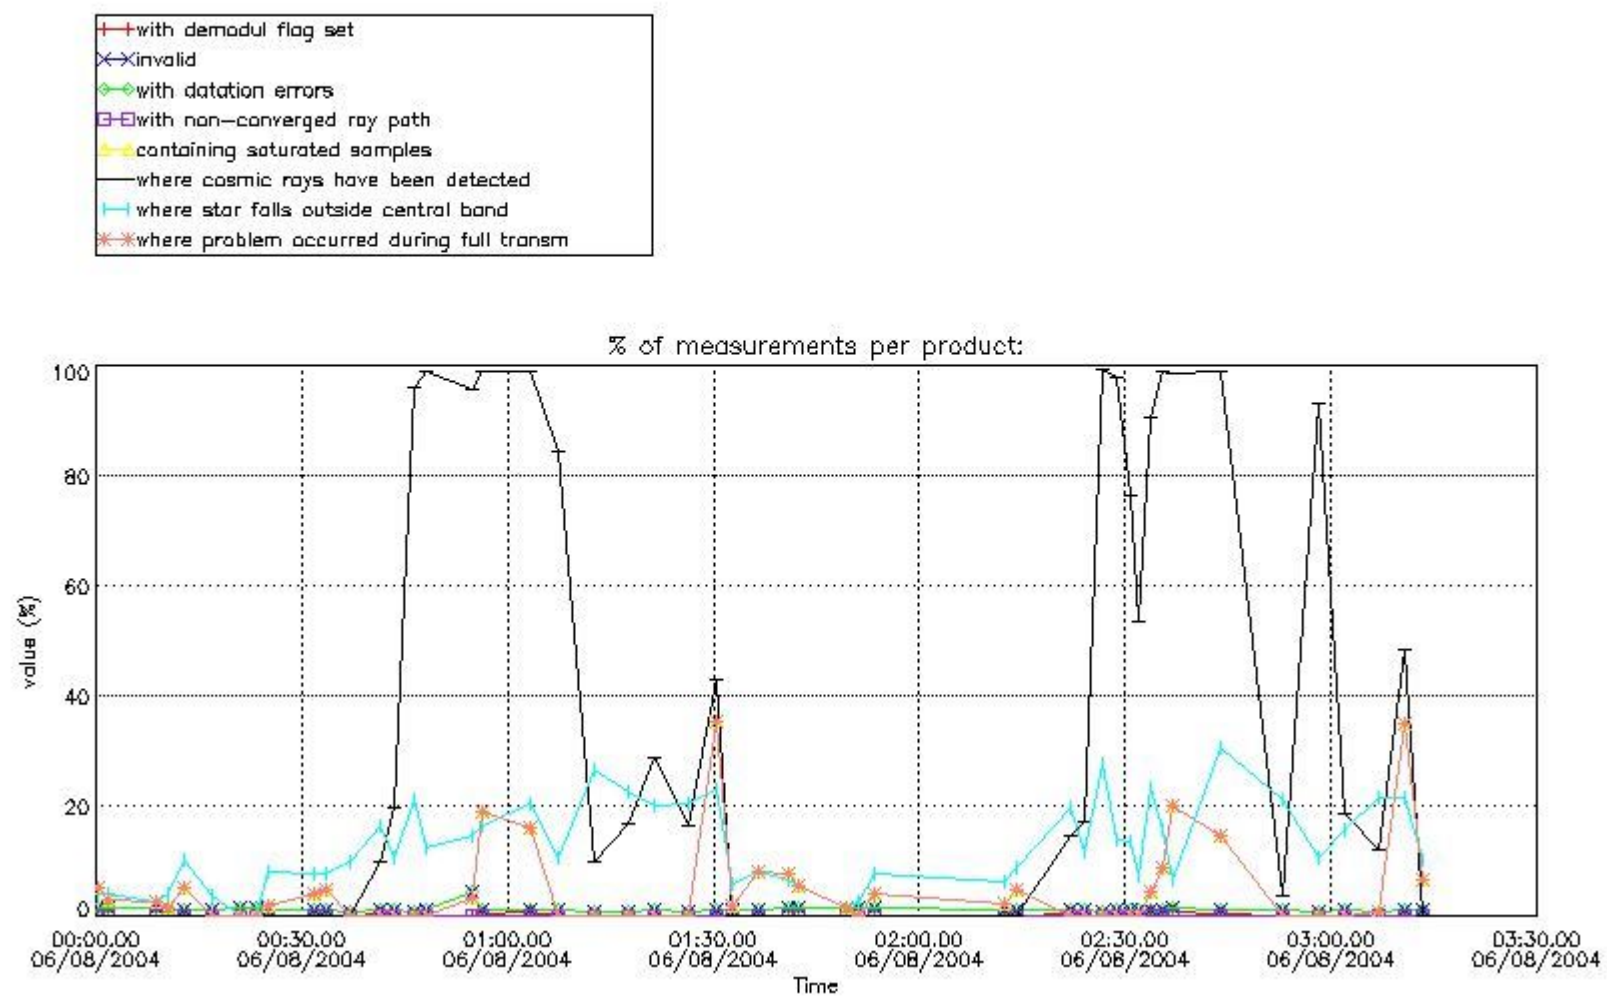

At least one measurement with demodulation flag set:	26.0000 %
Reference spectrum computed from DB:	0.00000 %
Reference spectrum with small number of measurements:	0.00000 %
SATU data not used:	0.00000 %

5.2 Plot quality information per product (time dependant)

5.3 Plot quality information per product (world map)