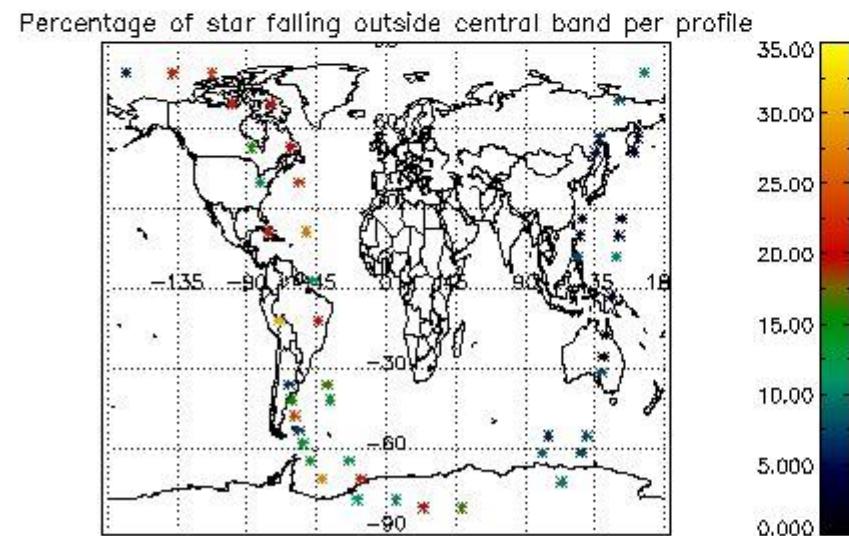

6. Statistics and plot of tangent altitude of the last measurement (DARK & BRIGHT products without errors)

6.1 Statistics on tangent altitude lost:

Statistics	DARK	BRIGHT	TWILIGHT
Mean:	13.211	19.860	13.149
St. deviation:	4.3407	4.6738	3.1013
Maximum:	19.925	28.882	17.377
Minimum:	5.9795	10.557	7.0155
Number of data:	13.000	25.000	12.000

6.2 Plot for DARK limb products