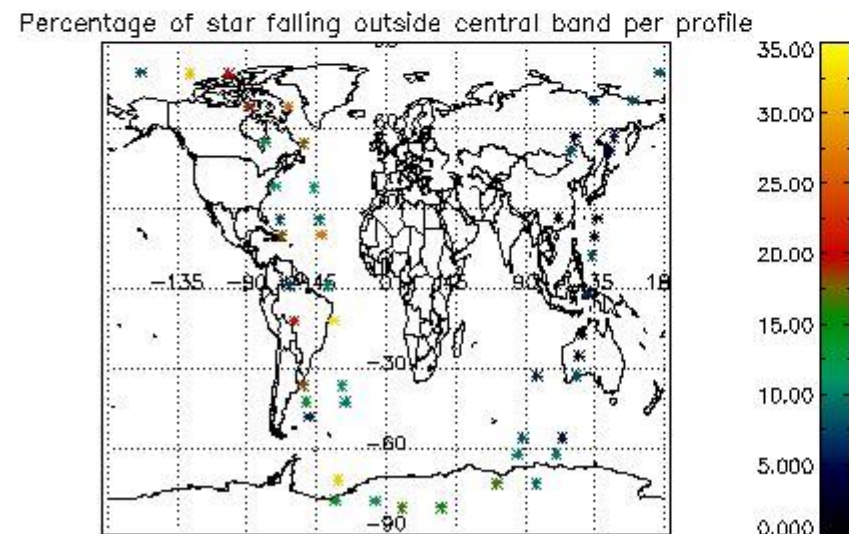

6. Statistics and plot of tangent altitude of the last measurement (DARK & BRIGHT products without errors)

6.1 Statistics on tangent altitude lost:

Statistics	DARK	BRIGHT	TWILIGHT
Mean:	15.095	19.424	13.377
St. deviation:	4.6871	5.2763	3.5420
Maximum:	21.004	26.118	18.092
Minimum:	4.9383	5.2638	5.4982
Number of data:	15.000	25.000	9.0000

6.2 Plot for DARK limb products