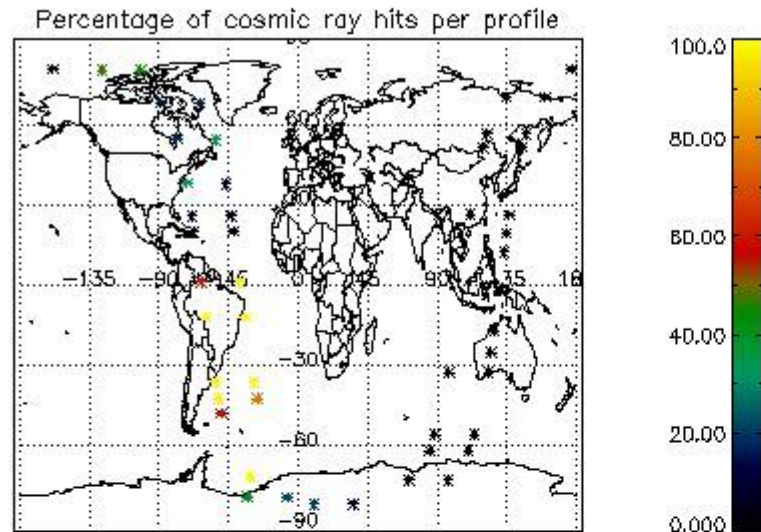

6. Statistics and plot of tangent altitude of the last measurement (DARK & BRIGHT products without errors)

6.1 Statistics on tangent altitude lost:

Statistics	DARK	BRIGHT	TWILIGHT
Mean:	15.095	19.424	13.377
St. deviation:	4.6871	5.2763	3.5420
Maximum:	21.004	26.118	18.092
Minimum:	4.9383	5.2638	5.4982
Number of data:	15.000	25.000	9.0000

6.2 Plot for DARK limb products