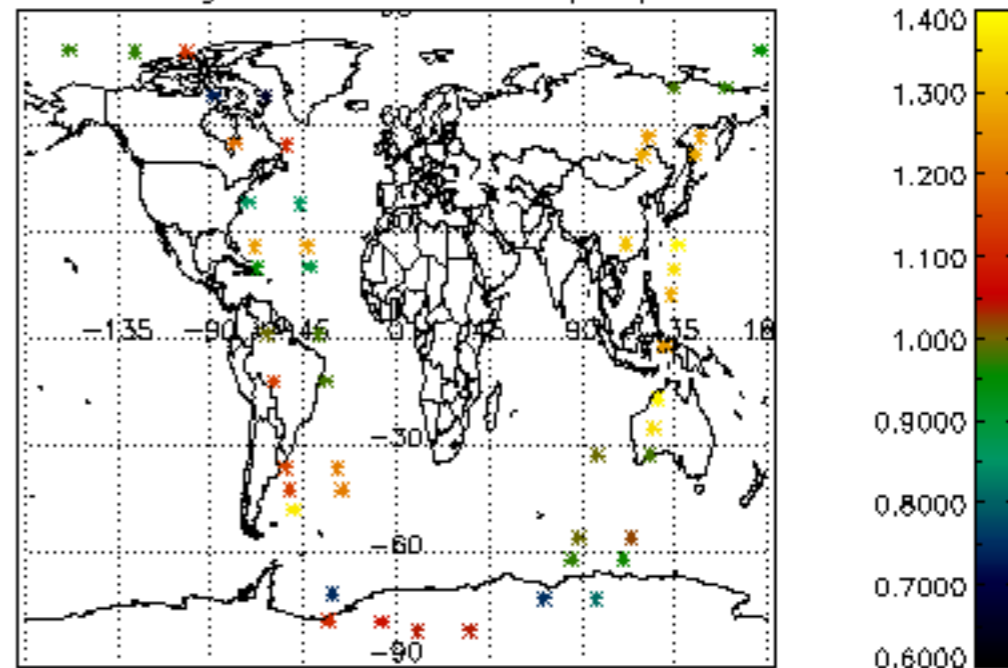

Percentage of datation errors per profile