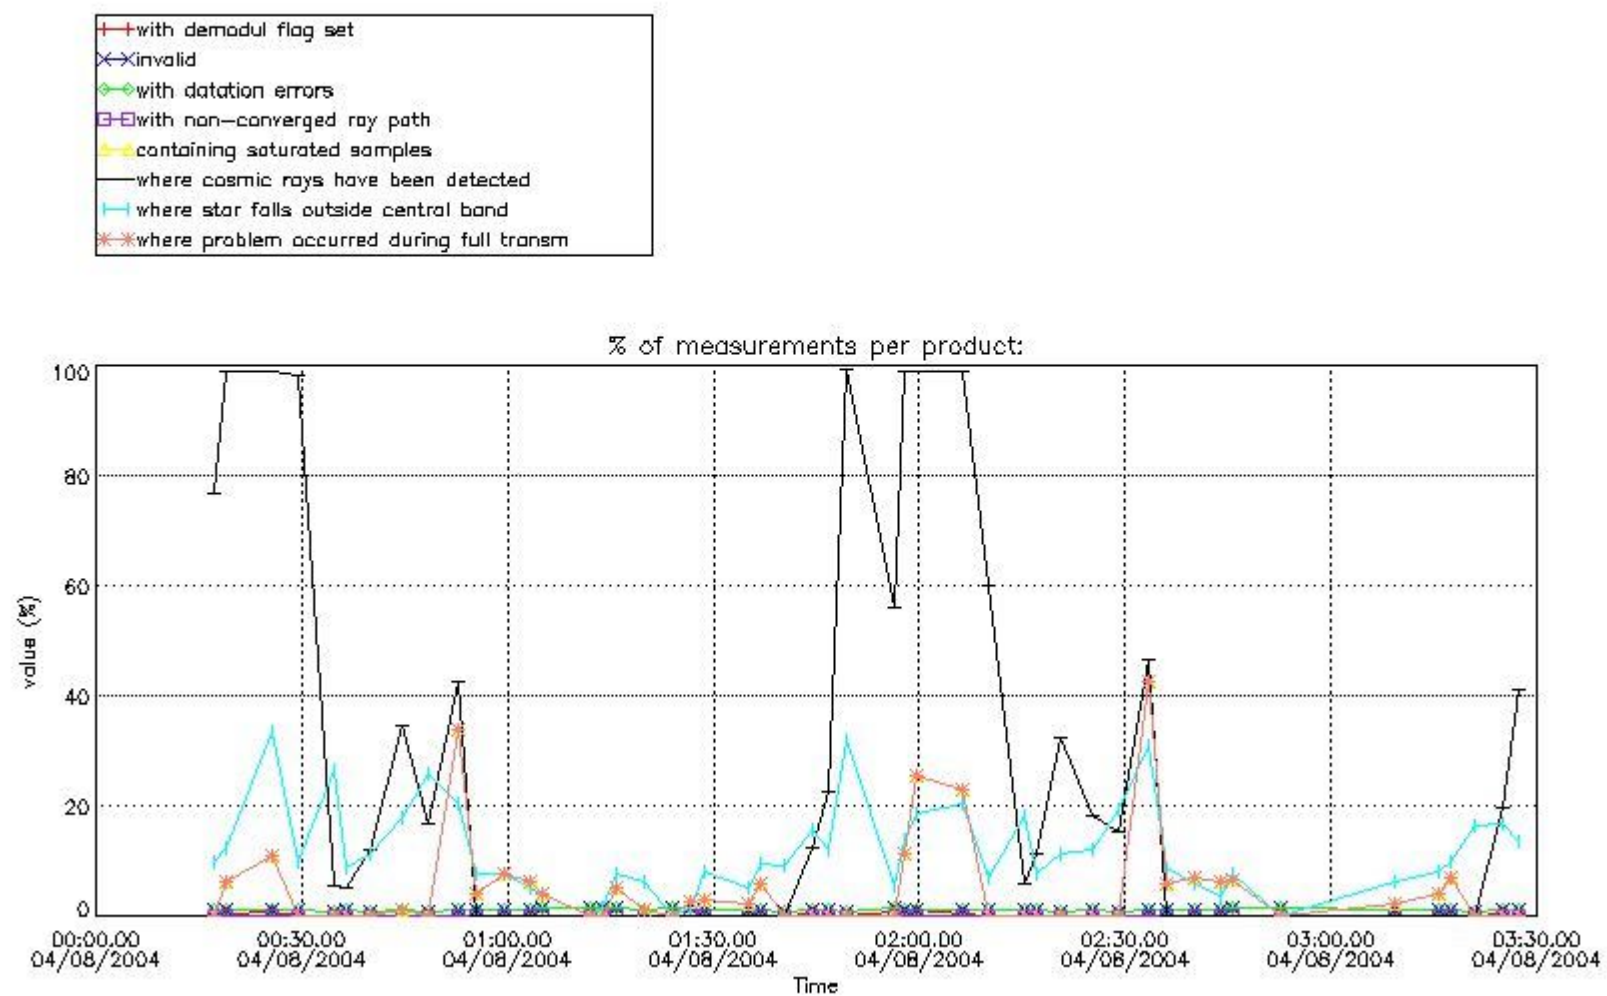

At least one measurement with demodulation flag set:	28.5714 %
Reference spectrum computed from DB:	0.00000 %
Reference spectrum with small number of measurements:	0.00000 %
SATU data not used:	0.00000 %

5.2 Plot quality information per product (time dependant)

5.3 Plot quality information per product (world map)