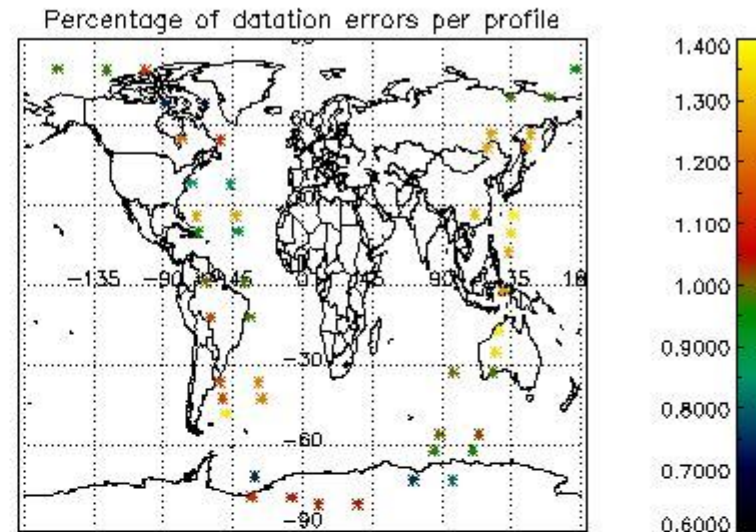

6. Statistics and plot of tangent altitude of the last measurement (DARK & BRIGHT products without errors)

6.1 Statistics on tangent altitude lost:

Statistics	DARK	BRIGHT	TWILIGHT
Mean:	15.095	19.424	13.377
St. deviation:	4.6871	5.2763	3.5420
Maximum:	21.004	26.118	18.092
Minimum:	4.9383	5.2638	5.4982
Number of data:	15.000	25.000	9.0000

6.2 Plot for DARK limb products