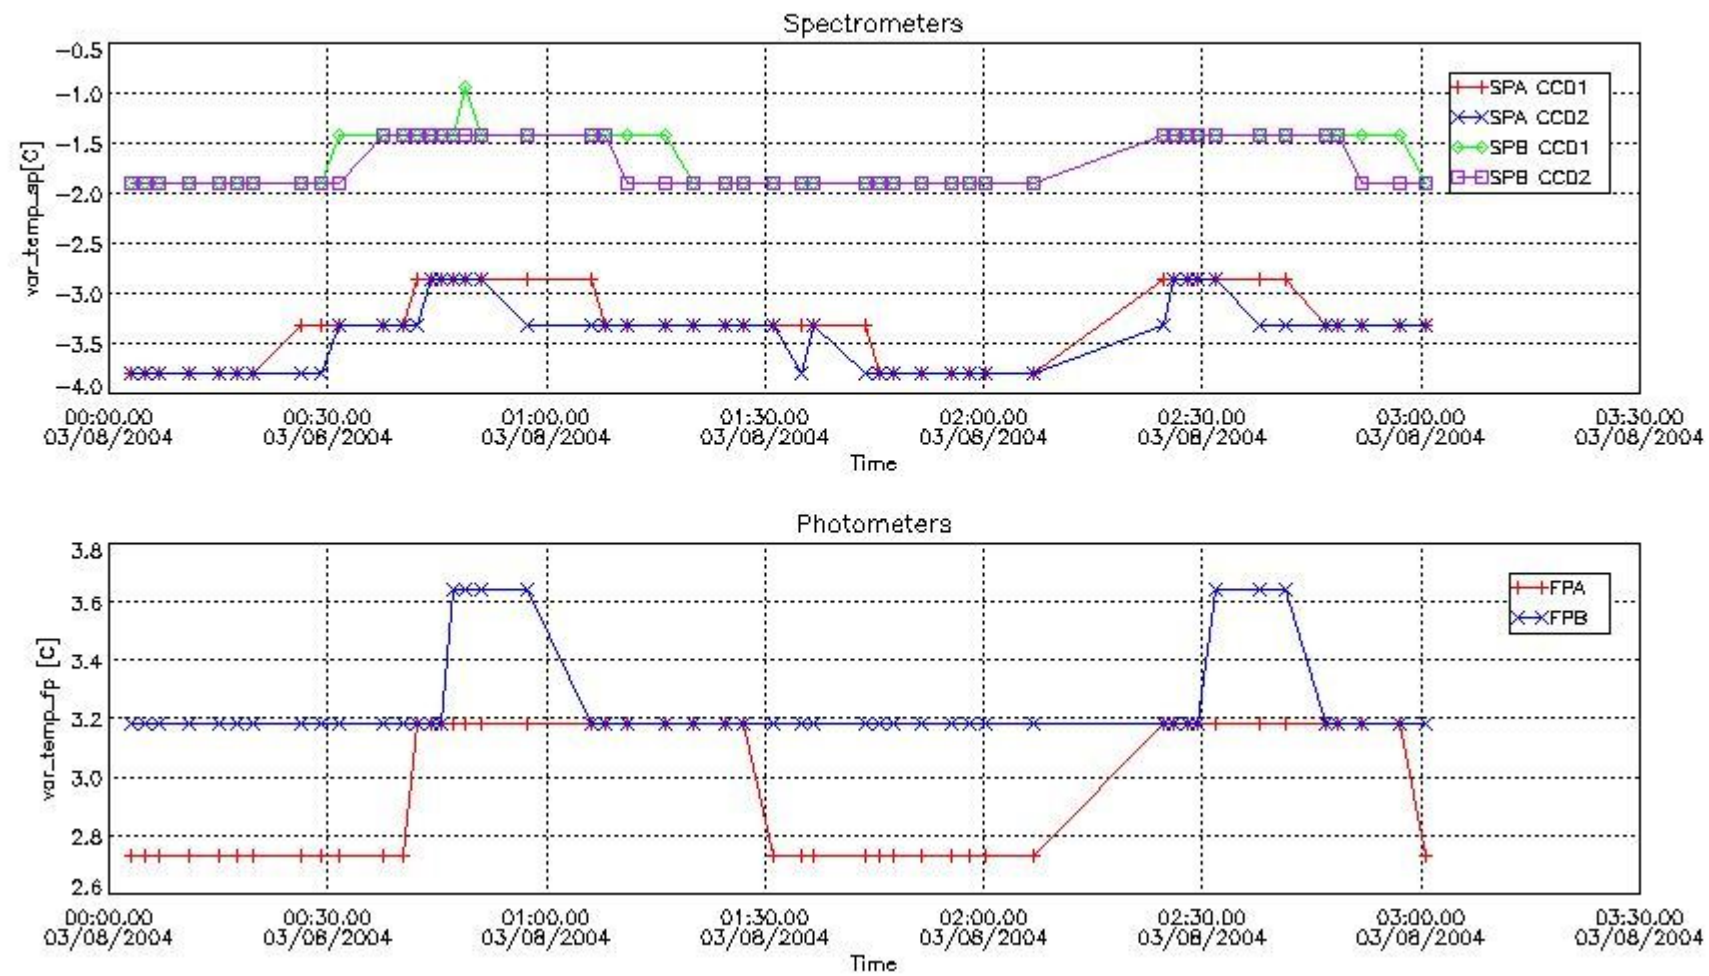

3. Plot of GOMOS spectrometers and photometers temperatures from level 1b data

4. Overview of dark signal processing per product

The Dark Charge (DC) is a temperature-dependant signal added to the useful measurements and it is therefore subtracted from them during the processing. There are two phenomena that produce a continuous increase of the DC: the "hot pixels" (a pixel is "hot" when its DC exceeds by a significant amount its value measured on ground at the same temperature) and the "Random Telegraphic Signal" (abrupt change positive or negative of the CCD pixel signal, random in time, affecting only the DC part of the signal and not the photon generated signal).

In this section a list of products that did not use the Dark Sky Area (DSA) observation for the DC computation is given. It is also provided the mean DC plot per product for dark limb products with no error flag set.

4.1 All products used the DSA observation for the DC computation

4.2 Plot of mean dark charges per product: only products in DARK limb conditions without errors are used