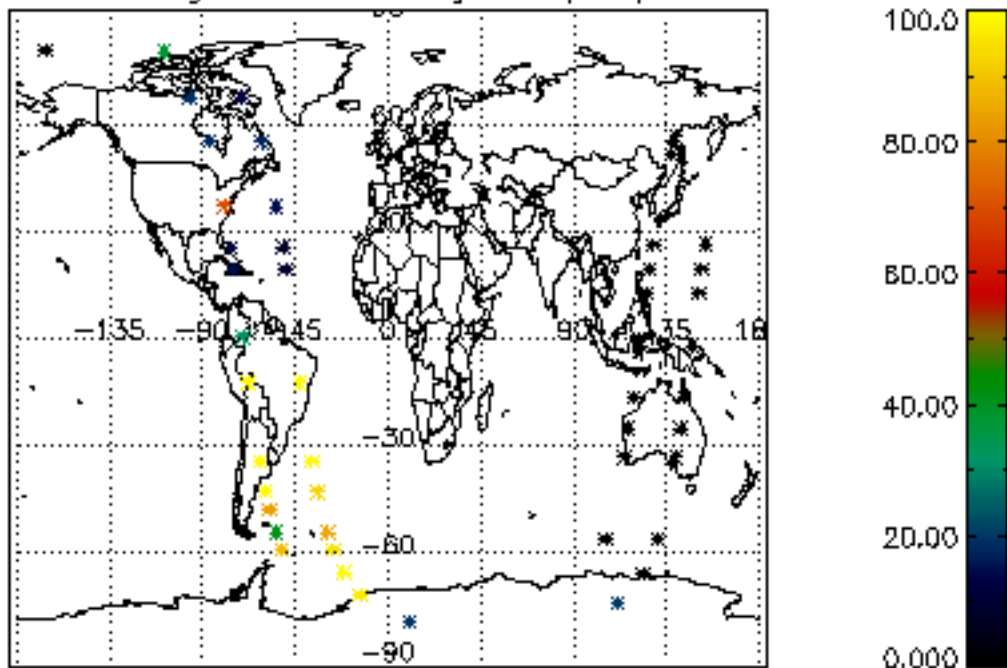

Percentage of cosmic ray hits per profile