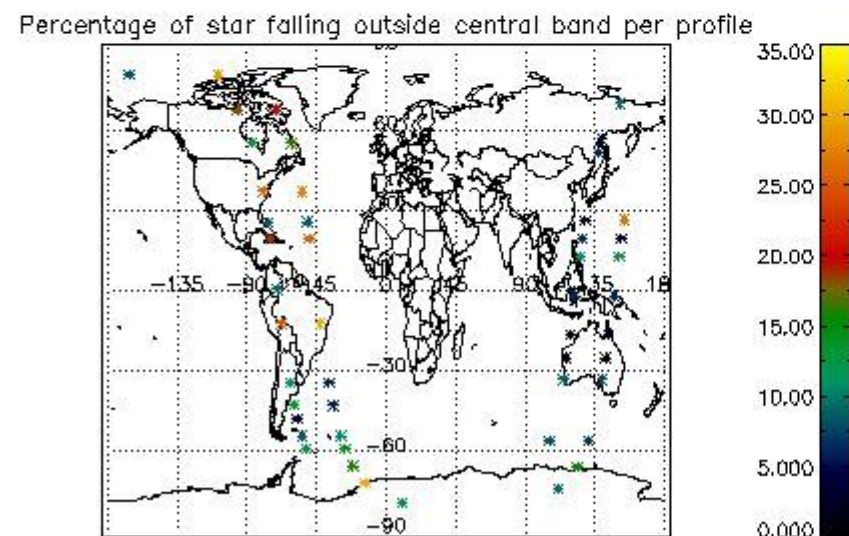

6. Statistics and plot of tangent altitude of the last measurement (DARK & BRIGHT products without errors)

6.1 Statistics on tangent altitude lost:

Statistics	DARK	BRIGHT	TWILIGHT
Mean:	14.225	18.876	12.889
St. deviation:	4.9928	5.7866	5.1662
Maximum:	20.833	28.488	18.499
Minimum:	5.3284	6.0745	6.2175
Number of data:	18.000	26.000	4.0000

6.2 Plot for DARK limb products