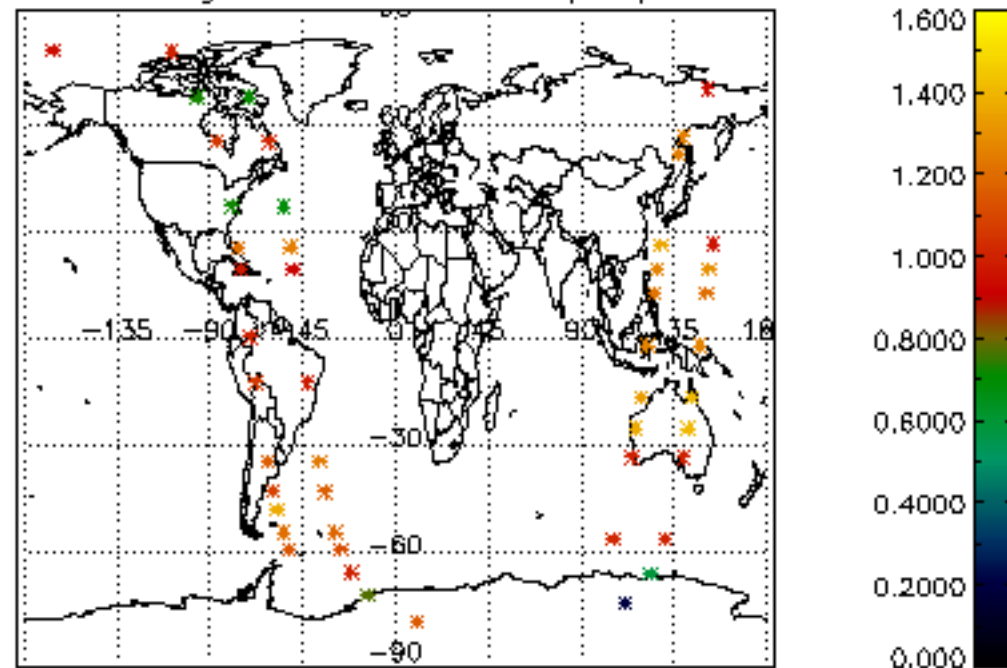

Percentage of datation errors per profile