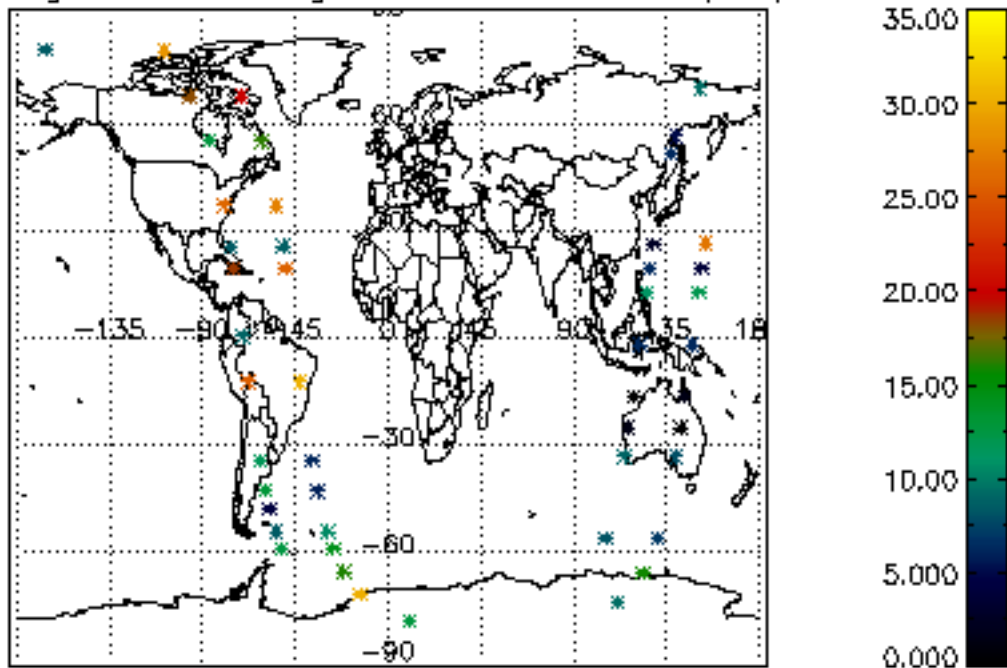

Percentage of star falling outside central band per profile