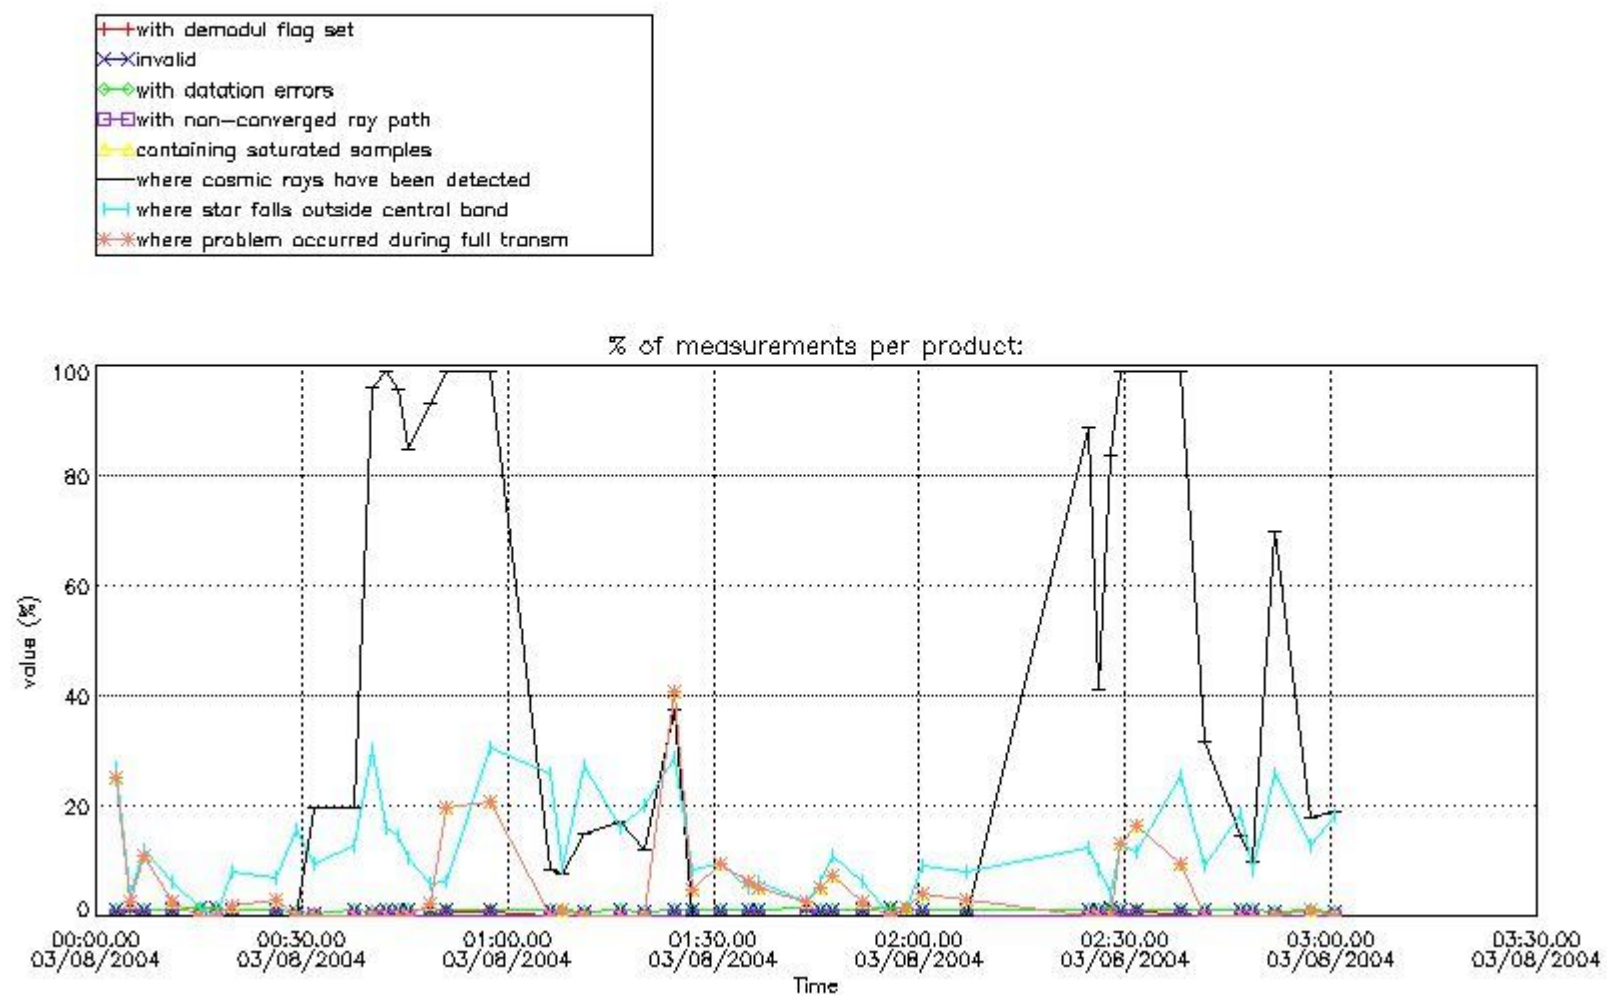

At least one measurement with demodulation flag set:	29.1667 %
Reference spectrum computed from DB:	0.00000 %
Reference spectrum with small number of measurements:	0.00000 %
SATU data not used:	0.00000 %

5.2 Plot quality information per product (time dependant)

5.3 Plot quality information per product (world map)