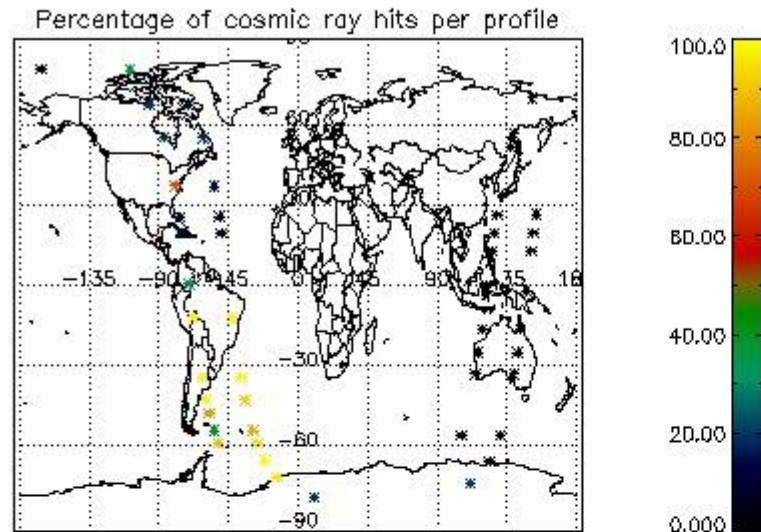

6. Statistics and plot of tangent altitude of the last measurement (DARK & BRIGHT products without errors)

6.1 Statistics on tangent altitude lost:

Statistics	DARK	BRIGHT	TWILIGHT
Mean:	14.225	18.876	12.889
St. deviation:	4.9928	5.7866	5.1662
Maximum:	20.833	28.488	18.499
Minimum:	5.3284	6.0745	6.2175
Number of data:	18.000	26.000	4.0000

6.2 Plot for DARK limb products