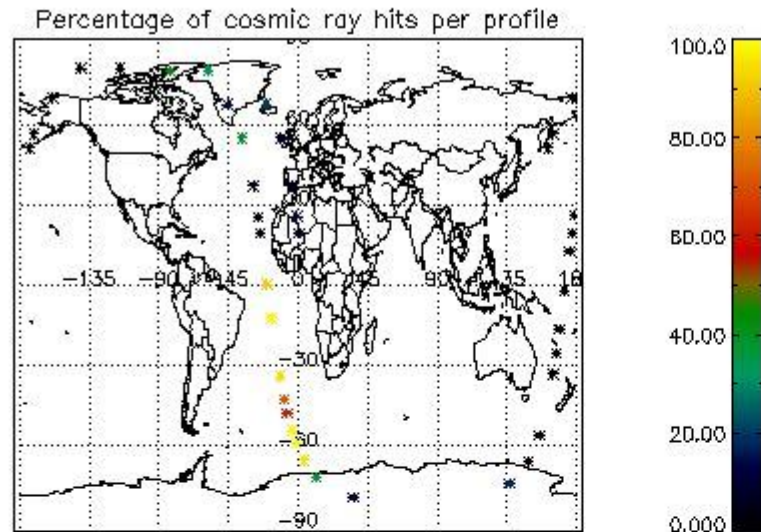

6. Statistics and plot of tangent altitude of the last measurement (DARK & BRIGHT products without errors)

6.1 Statistics on tangent altitude lost:

Statistics	DARK	BRIGHT	TWILIGHT
Mean:	14.848	19.001	13.717
St. deviation:	4.0919	5.0601	4.6214
Maximum:	20.674	30.150	18.236
Minimum:	7.7690	8.7208	7.2985
Number of data:	13.000	23.000	4.0000

6.2 Plot for DARK limb products