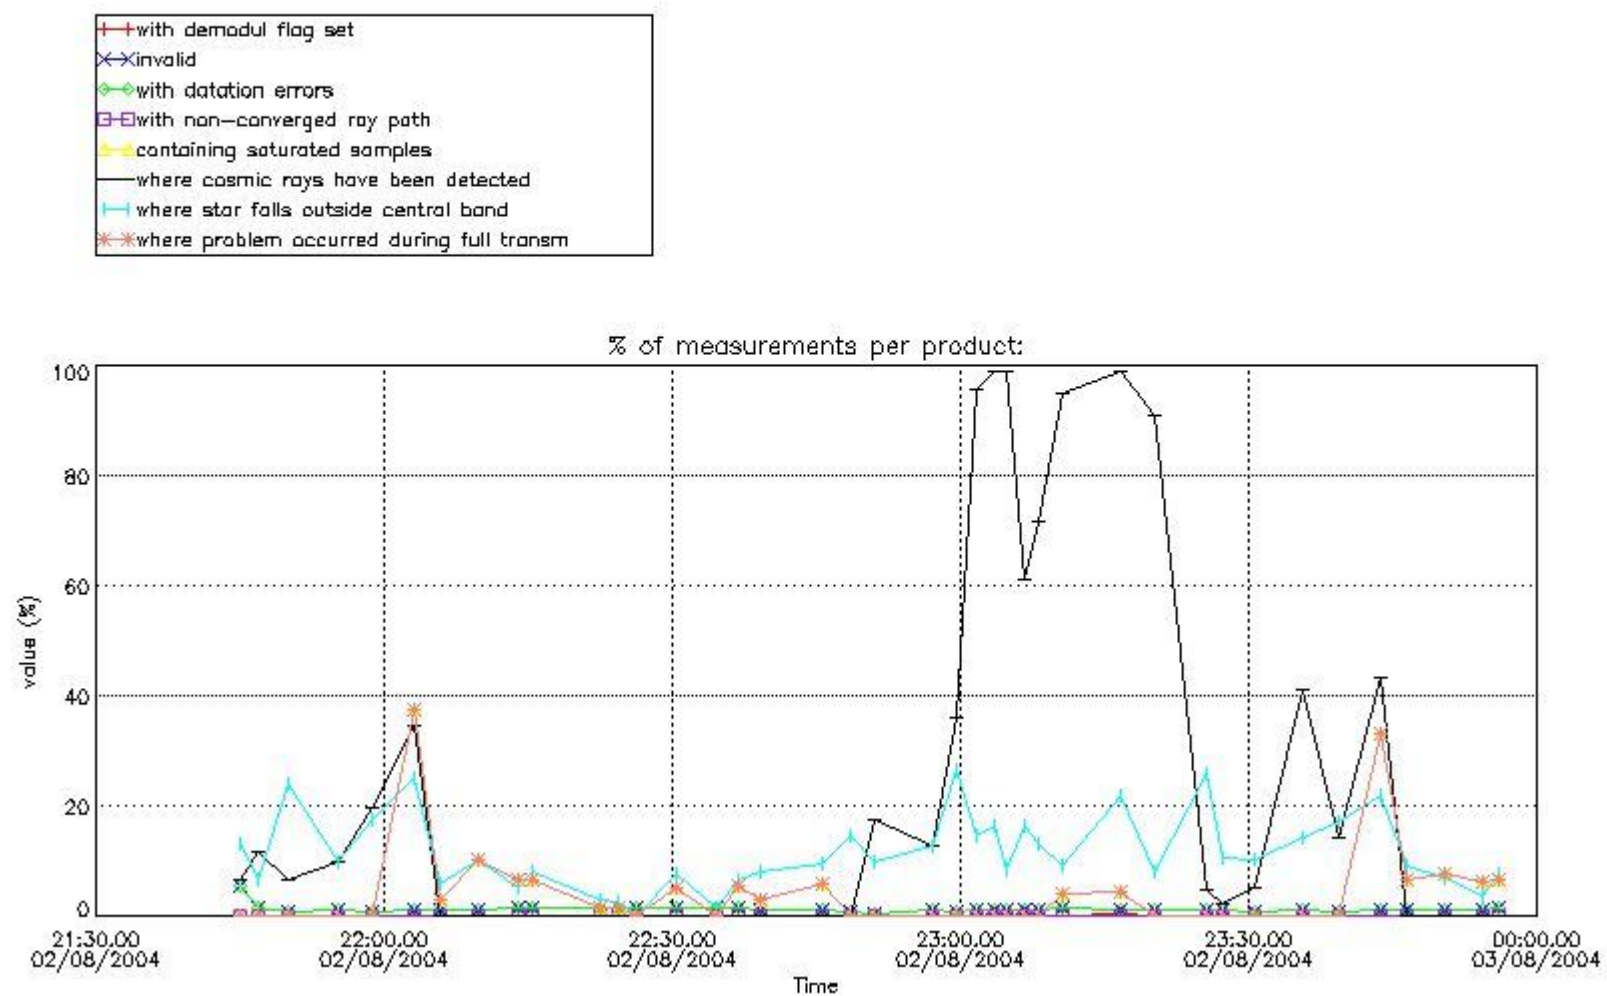

At least one measurement with demodulation flag set:	25.0000 %
Reference spectrum computed from DB:	0.00000 %
Reference spectrum with small number of measurements:	0.00000 %
SATU data not used:	0.00000 %

5.2 Plot quality information per product (time dependant)

5.3 Plot quality information per product (world map)