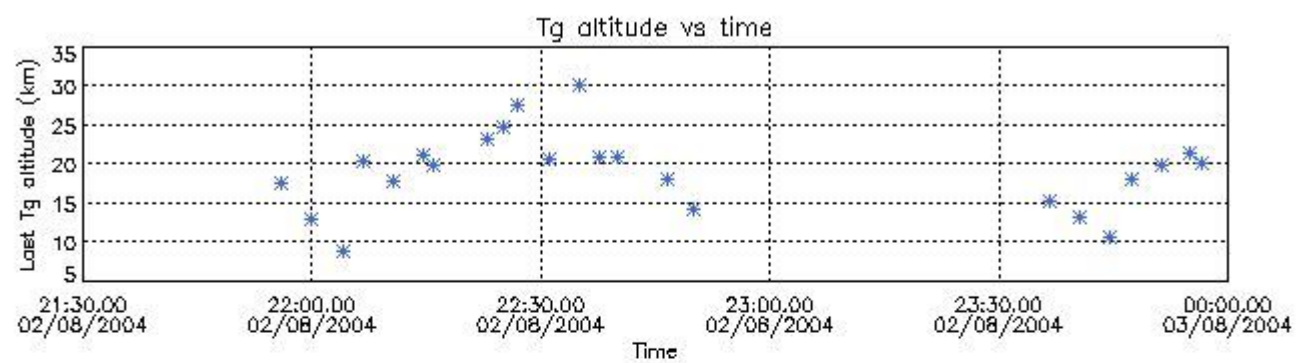

6.1 Statistics on tangent altitude lost:

Statistics	DARK	BRIGHT	TWILIGHT
Mean:	14.848	19.001	13.717
St. deviation:	4.0919	5.0601	4.6214
Maximum:	20.674	30.150	18.236
Minimum:	7.7690	8.7208	7.2985
Number of data:	13.000	23.000	4.0000

6.2 Plot for DARK limb products

Tangent altitude at which the star is lost

6.3 Plot for BRIGHT limb products

Tangent altitude at which the star is lost

6.3 Plot for TWILIGHT limb products

Tangent altitude at which the star is lost