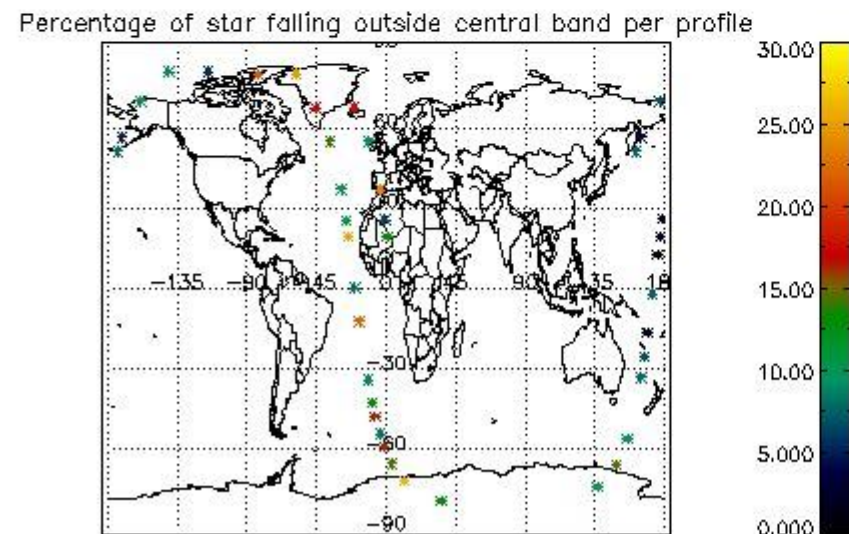

6. Statistics and plot of tangent altitude of the last measurement (DARK & BRIGHT products without errors)

6.1 Statistics on tangent altitude lost:

Statistics	DARK	BRIGHT	TWILIGHT
Mean:	14.848	19.001	13.717
St. deviation:	4.0919	5.0601	4.6214
Maximum:	20.674	30.150	18.236
Minimum:	7.7690	8.7208	7.2985
Number of data:	13.000	23.000	4.0000

6.2 Plot for DARK limb products