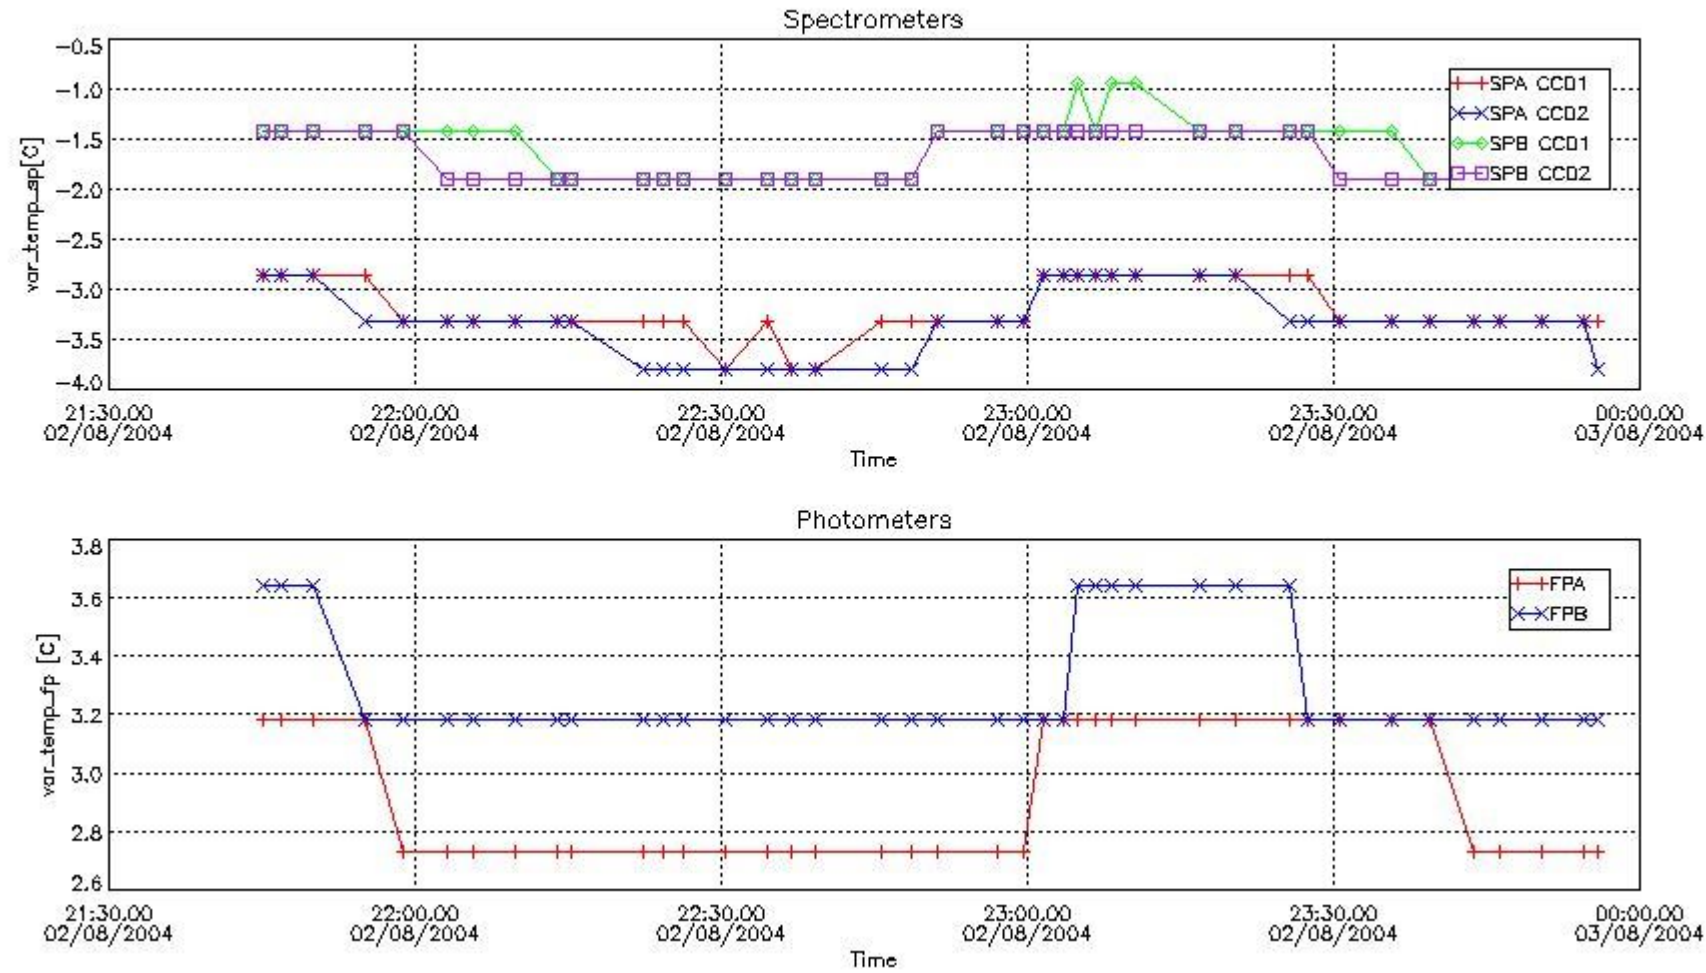

4. Overview of dark signal processing per product

The Dark Charge (DC) is a temperature-dependant signal added to the useful measurements and it is therefore subtracted from them during the processing. There are two phenomena that produce a continuous increase of the DC: the "hot pixels" (a pixel is "hot" when its DC exceeds by a significant amount its value measured on ground at the same temperature) and the "Random Telegraphic Signal" (abrupt change positive or negative of the CCD pixel signal, random in time, affecting only the DC part of the signal and not the photon generated signal).

In this section a list of products that did not use the Dark Sky Area (DSA) observation for the DC computation is given. It is also provided the mean DC plot per product for dark limb products with no error flag set.

4.1 These products did not use the DSA observation for DC computation:

Product name	DC information
GOM_TRA_1PNPDE20040802_214503_000000462029_00101_12680_0000.N1	DC map with no T dep. (12)
GOM_TRA_1PNPDE20040802_214647_000000392029_00101_12680_0001.N1	DC map used (0)
GOM_TRA_1PNPDE20040802_214959_000000672029_00101_12680_0002.N1	DC map used (0)
GOM_TRA_1PNPDE20040802_215509_000000462029_00101_12680_0003.N1	DC map used (0)
GOM_TRA_1PNPDE20040802_215847_000000692029_00101_12680_0004.N1	DC map used (0)
GOM_TRA_1PNPDE20040802_220313_000000482029_00101_12680_0005.N1	DC map used (0)
GOM_TRA_1PNPDE20040802_220546_000000532029_00101_12680_0006.N1	DC map used (0)
GOM_TRA_1PNPDE20040802_220952_000000542029_00101_12680_0007.N1	DC map used (0)
GOM_TRA_1PNPDE20040802_221352_000000392029_00101_12680_0008.N1	DC map used (0)
GOM_TRA_1PNPDE20040802_221521_000000382029_00101_12680_0009.N1	DC map used (0)
GOM_TRA_1PNPDE20040802_222226_000000372029_00101_12680_0010.N1	DC map used (0)
GOM_TRA_1PNPDE20040802_222423_000000372029_00101_12680_0011.N1	DC map used (0)
GOM_TRA_1PNPDE20040802_222617_000000352029_00101_12680_0012.N1	DC map used (0)
GOM_TRA_1PNPDE20040802_223022_000000392029_00101_12680_0013.N1	DC map used (0)