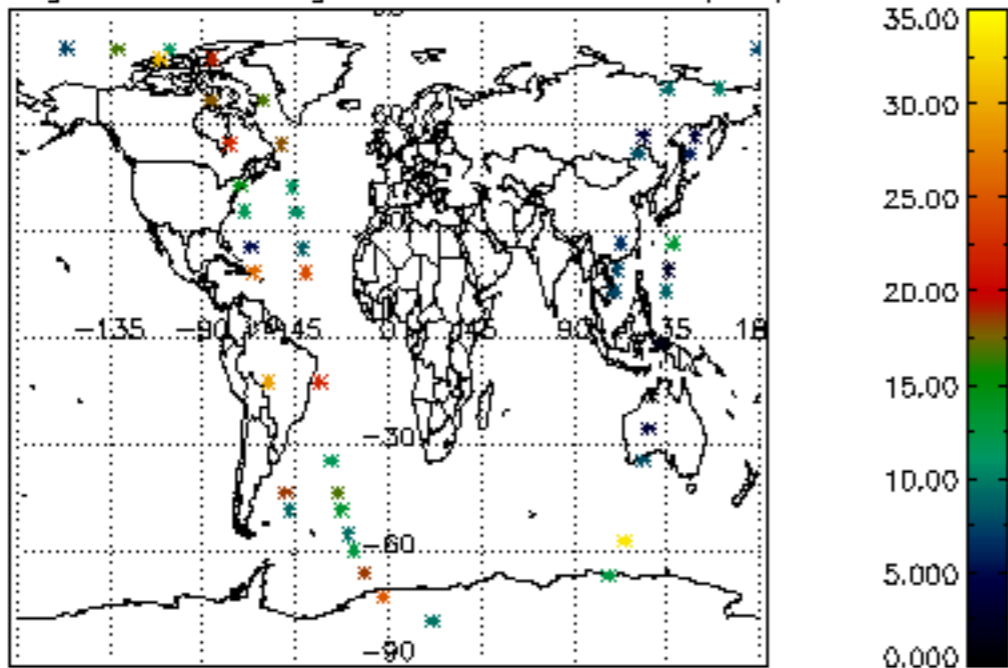

Percentage of star falling outside central band per profile