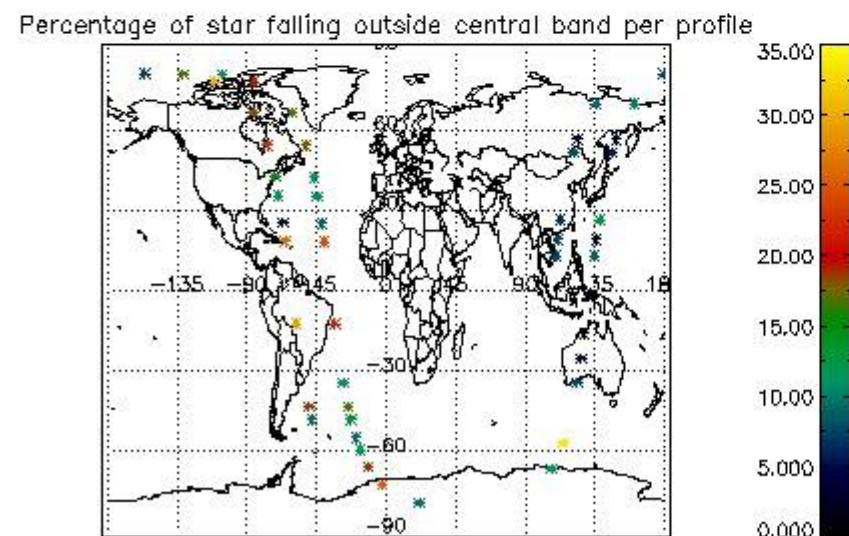

6. Statistics and plot of tangent altitude of the last measurement (DARK & BRIGHT products without errors)

6.1 Statistics on tangent altitude lost:

Statistics	DARK	BRIGHT	TWILIGHT
Mean:	13.789	17.725	13.893
St. deviation:	4.3593	5.7137	3.6248
Maximum:	20.870	28.155	17.268
Minimum:	5.5088	4.8310	8.4712
Number of data:	15.000	28.000	5.0000

6.2 Plot for DARK limb products