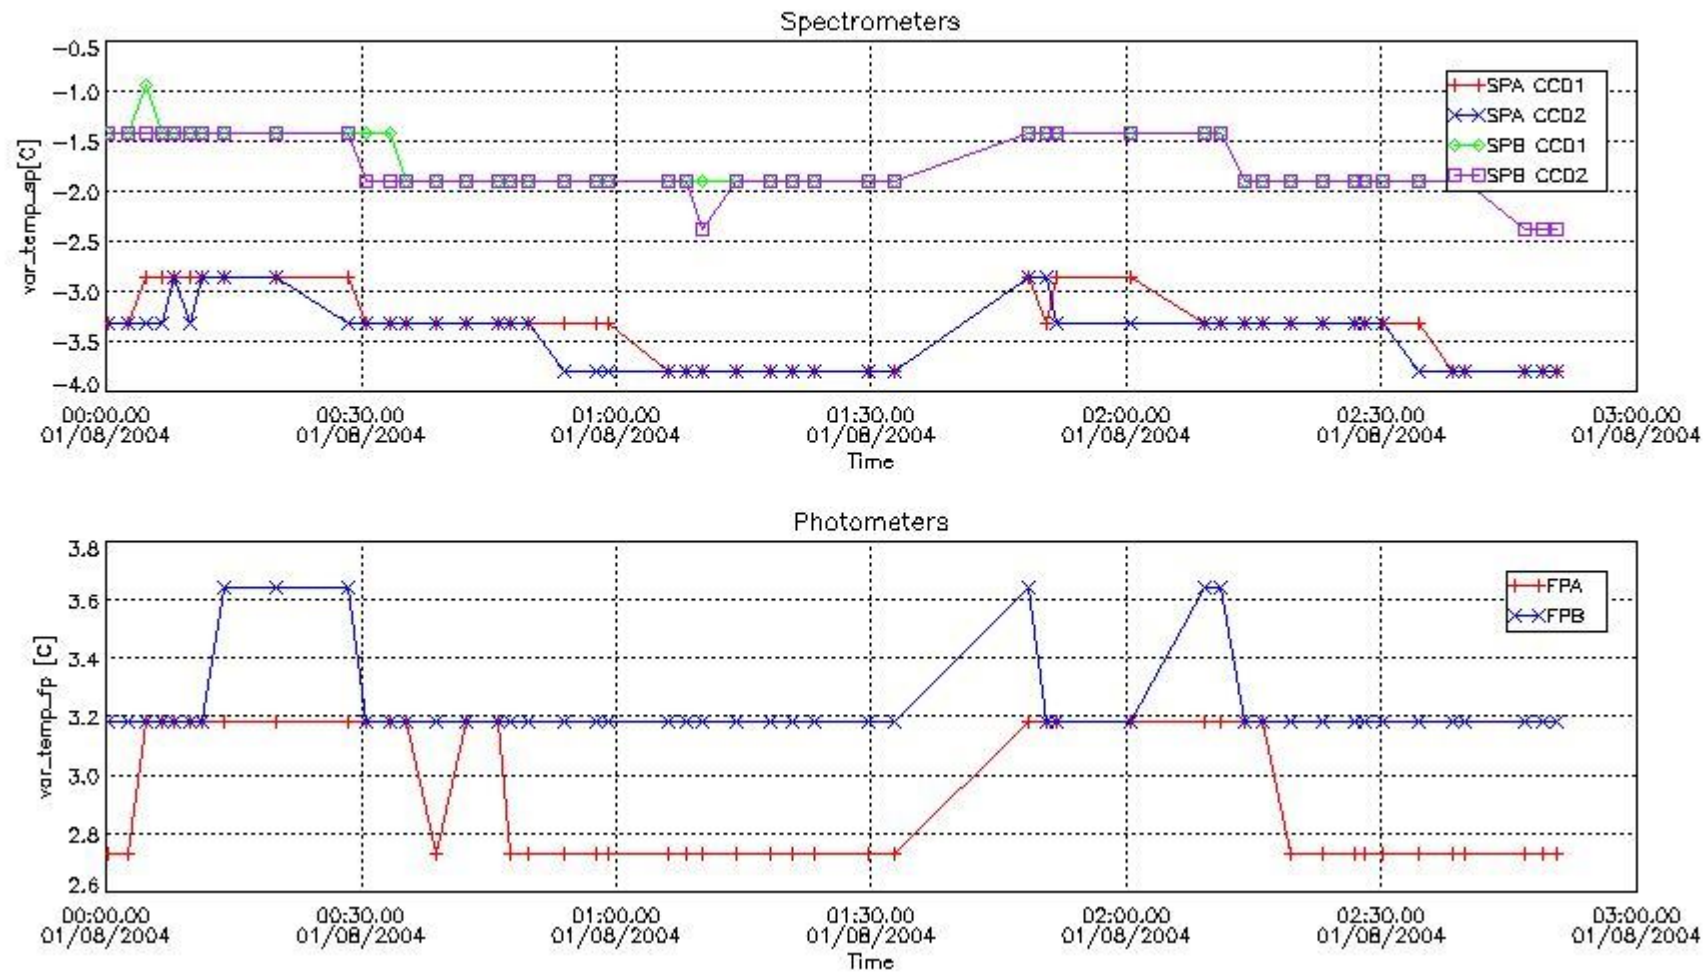

3. Plot of GOMOS spectrometers and photometers temperatures from level 1b data

4. Overview of dark signal processing per product

The Dark Charge (DC) is a temperature-dependant signal added to the useful measurements and it is therefore subtracted from them during the processing. There are two phenomena that produce a continuous increase of the DC: the "hot pixels" (a pixel is "hot" when its DC exceeds by a significant amount its value measured on ground at the same temperature) and the "Random Telegraphic Signal" (abrupt change positive or negative of the CCD pixel signal, random in time, affecting only the DC part of the signal and not the photon generated signal).

In this section a list of products that did not use the Dark Sky Area (DSA) observation for the DC computation is given. It is also provided the mean DC plot per product for dark limb products with no error flag set.

4.1 All products used the DSA observation for the DC computation

4.2 Plot of mean dark charges per product: only products in DARK limb conditions without errors are used