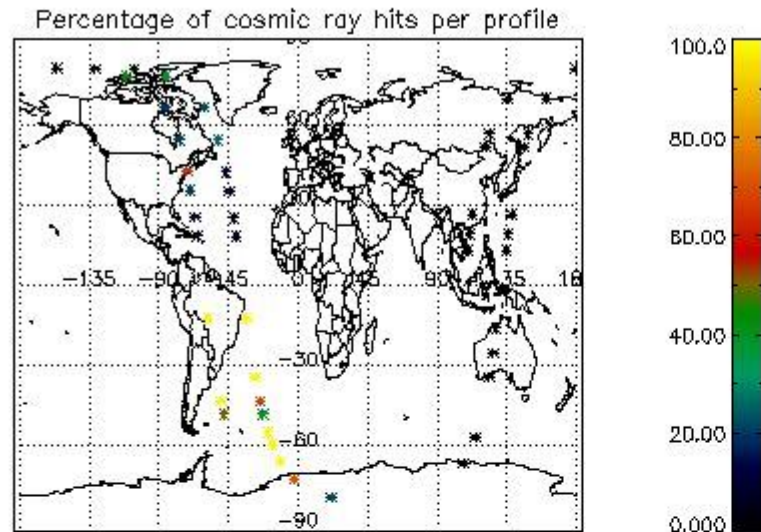

6. Statistics and plot of tangent altitude of the last measurement (DARK & BRIGHT products without errors)

6.1 Statistics on tangent altitude lost:

Statistics	DARK	BRIGHT	TWILIGHT
Mean:	13.789	17.725	13.893
St. deviation:	4.3593	5.7137	3.6248
Maximum:	20.870	28.155	17.268
Minimum:	5.5088	4.8310	8.4712
Number of data:	15.000	28.000	5.0000

6.2 Plot for DARK limb products