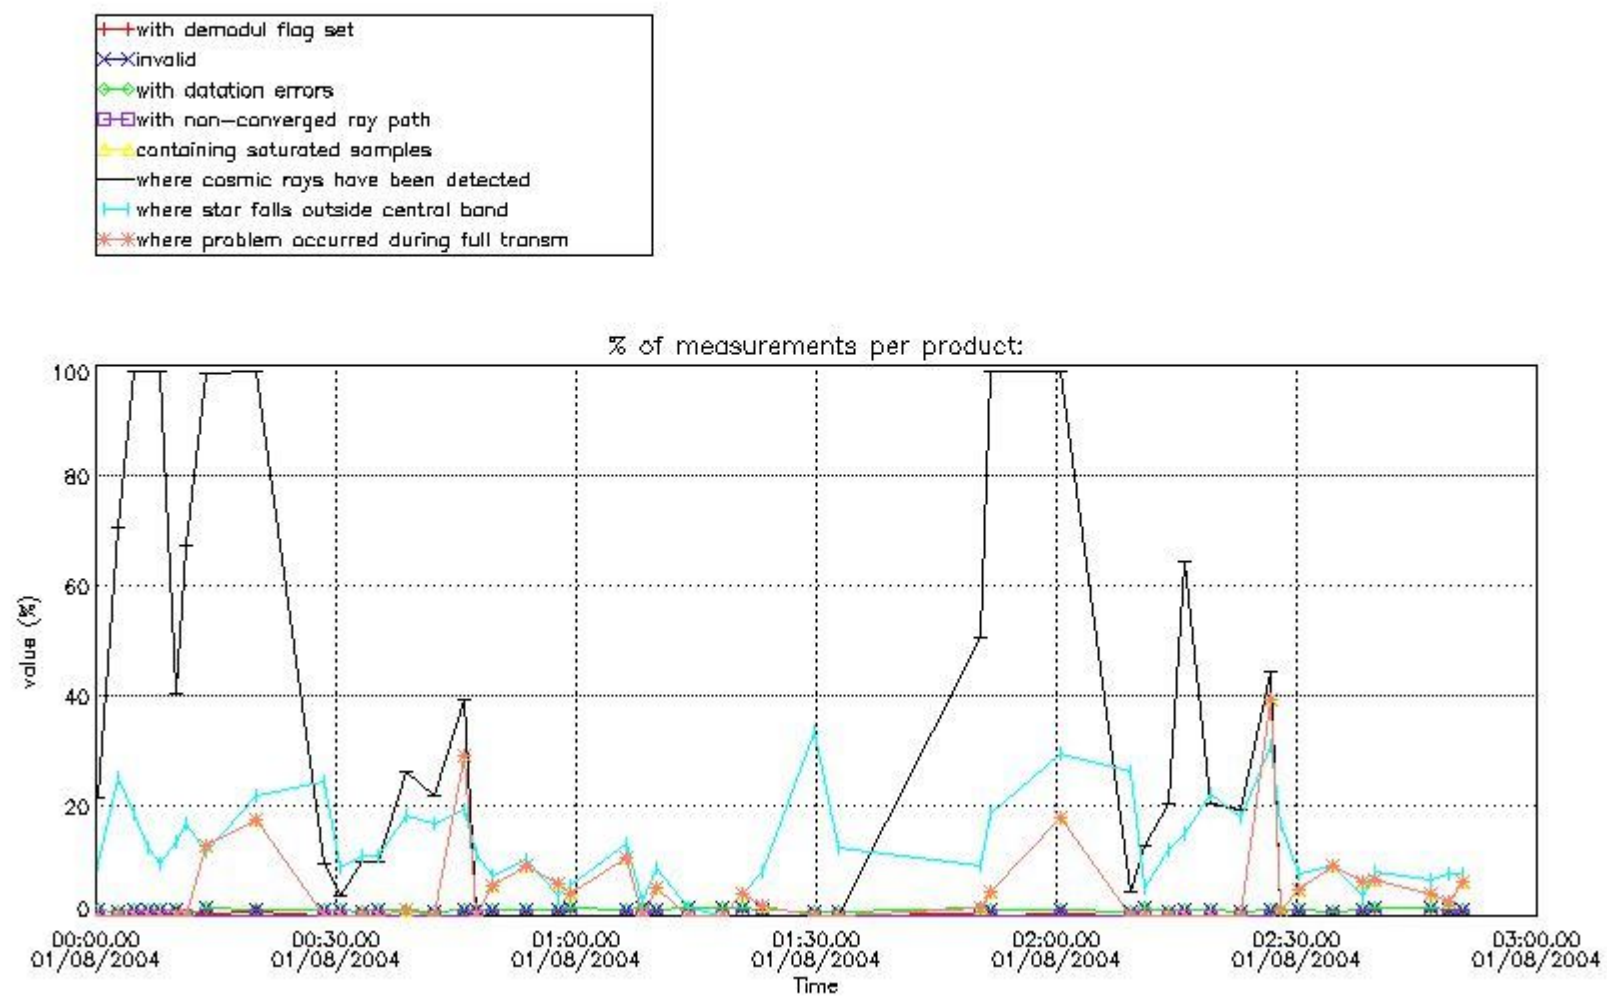

At least one measurement with demodulation flag set:	25.0000 %
Reference spectrum computed from DB:	0.00000 %
Reference spectrum with small number of measurements:	0.00000 %
SATU data not used:	0.00000 %

5.2 Plot quality information per product (time dependant)

5.3 Plot quality information per product (world map)