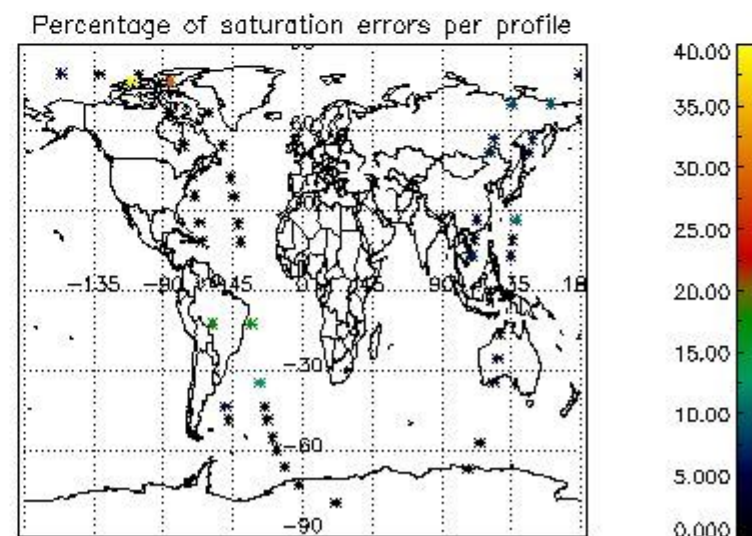

6. Statistics and plot of tangent altitude of the last measurement (DARK & BRIGHT products without errors)

6.1 Statistics on tangent altitude lost:

Statistics	DARK	BRIGHT	TWILIGHT
Mean:	13.789	17.725	13.893
St. deviation:	4.3593	5.7137	3.6248
Maximum:	20.870	28.155	17.268
Minimum:	5.5088	4.8310	8.4712
Number of data:	15.000	28.000	5.0000

6.2 Plot for DARK limb products