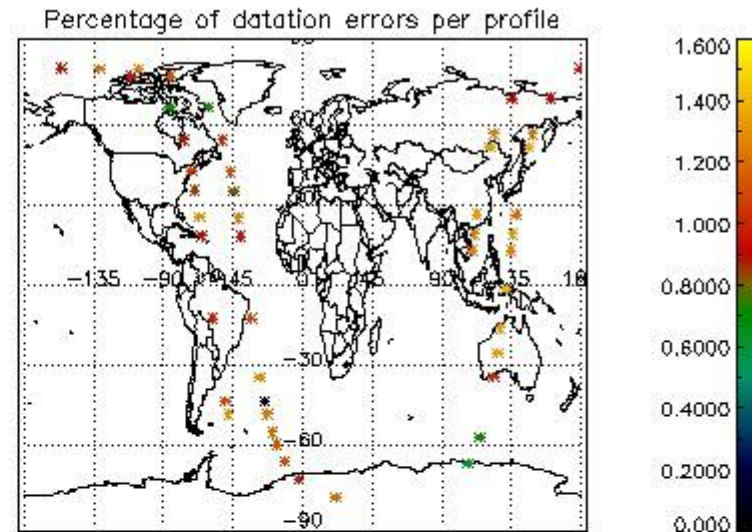

6. Statistics and plot of tangent altitude of the last measurement (DARK & BRIGHT products without errors)

6.1 Statistics on tangent altitude lost:

Statistics	DARK	BRIGHT	TWILIGHT
Mean:	13.789	17.725	13.893
St. deviation:	4.3593	5.7137	3.6248
Maximum:	20.870	28.155	17.268
Minimum:	5.5088	4.8310	8.4712
Number of data:	15.000	28.000	5.0000

6.2 Plot for DARK limb products