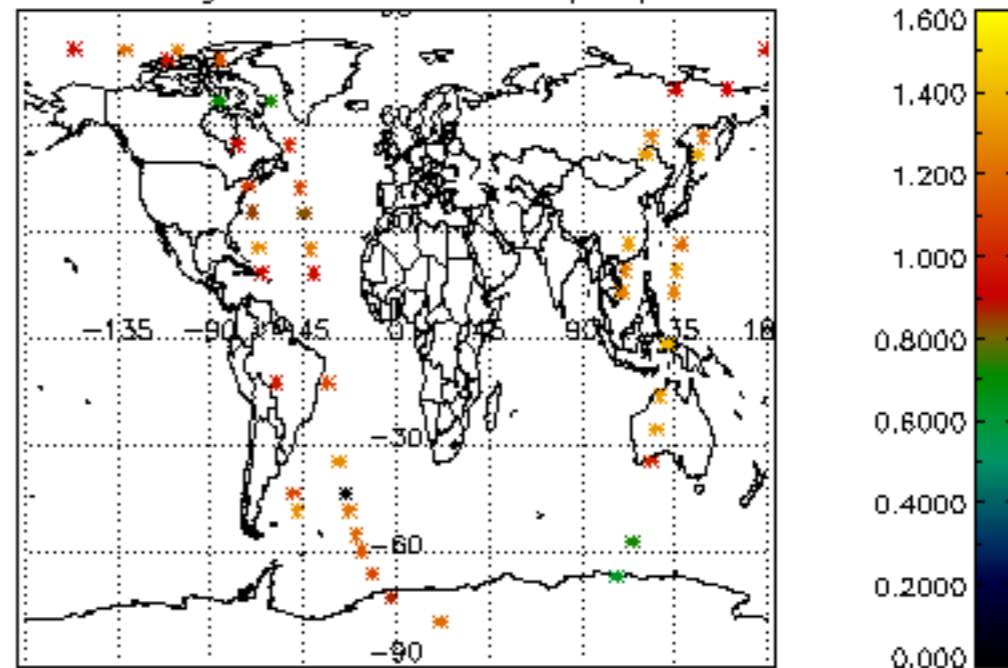

Percentage of datation errors per profile