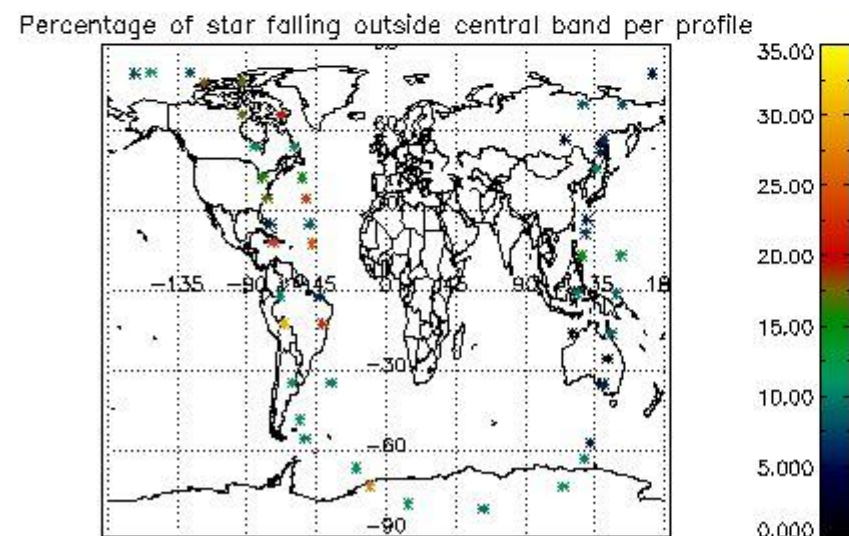

6. Statistics and plot of tangent altitude of the last measurement (DARK & BRIGHT products without errors)

6.1 Statistics on tangent altitude lost:

Statistics	DARK	BRIGHT	TWILIGHT
Mean:	14.058	18.733	14.646
St. deviation:	4.8078	3.6647	3.4033
Maximum:	19.901	27.138	17.960
Minimum:	5.4048	11.895	7.3070
Number of data:	14.000	28.000	7.0000

6.2 Plot for DARK limb products