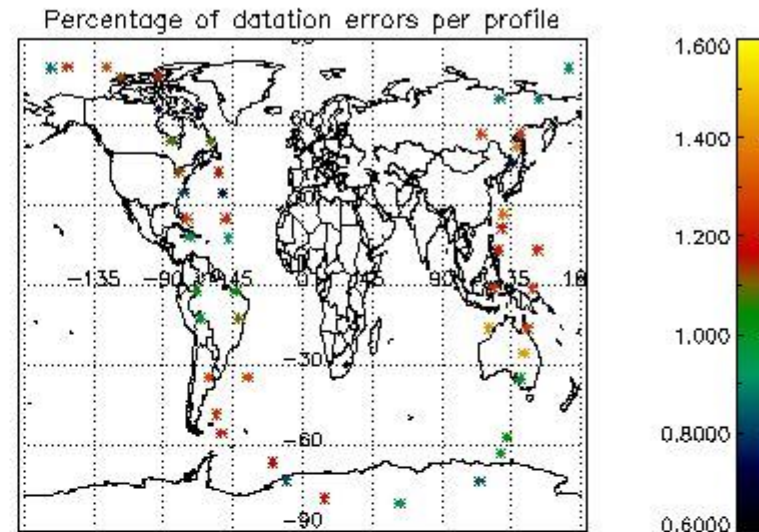

6. Statistics and plot of tangent altitude of the last measurement (DARK & BRIGHT products without errors)

6.1 Statistics on tangent altitude lost:

Statistics	DARK	BRIGHT	TWILIGHT
Mean:	14.058	18.733	14.646
St. deviation:	4.8078	3.6647	3.4033
Maximum:	19.901	27.138	17.960
Minimum:	5.4048	11.895	7.3070
Number of data:	14.000	28.000	7.0000

6.2 Plot for DARK limb products