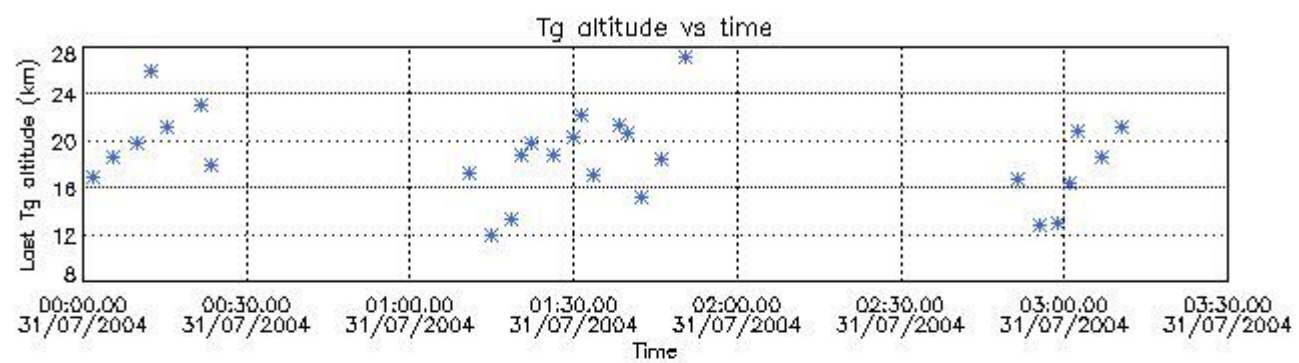

6.1 Statistics on tangent altitude lost:

Statistics	DARK	BRIGHT	TWILIGHT
Mean:	14.058	18.733	14.646
St. deviation:	4.8078	3.6647	3.4033
Maximum:	19.901	27.138	17.960
Minimum:	5.4048	11.895	7.3070
Number of data:	14.000	28.000	7.0000

6.2 Plot for DARK limb products

Tangent altitude at which the star is lost

6.3 Plot for BRIGHT limb products

Tangent altitude at which the star is lost

6.3 Plot for TWILIGHT limb products

Tangent altitude at which the star is lost