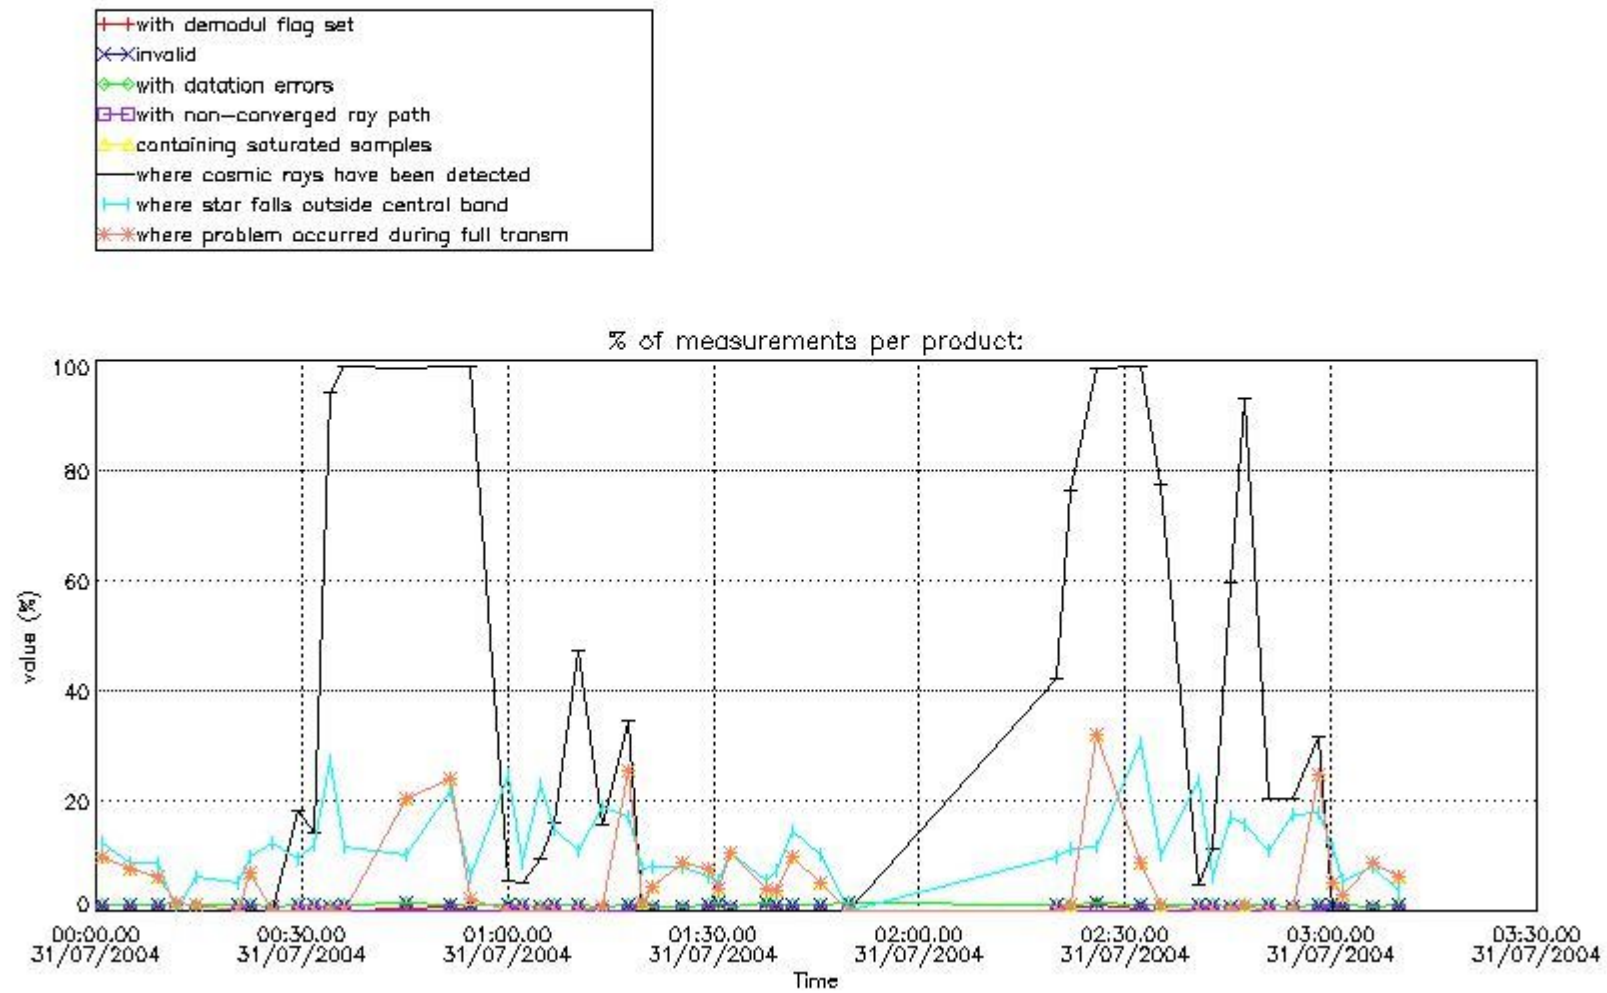

At least one measurement with demodulation flag set:	16.3265 %
Reference spectrum computed from DB:	0.00000 %
Reference spectrum with small number of measurements:	0.00000 %
SATU data not used:	0.00000 %

5.2 Plot quality information per product (time dependant)

5.3 Plot quality information per product (world map)