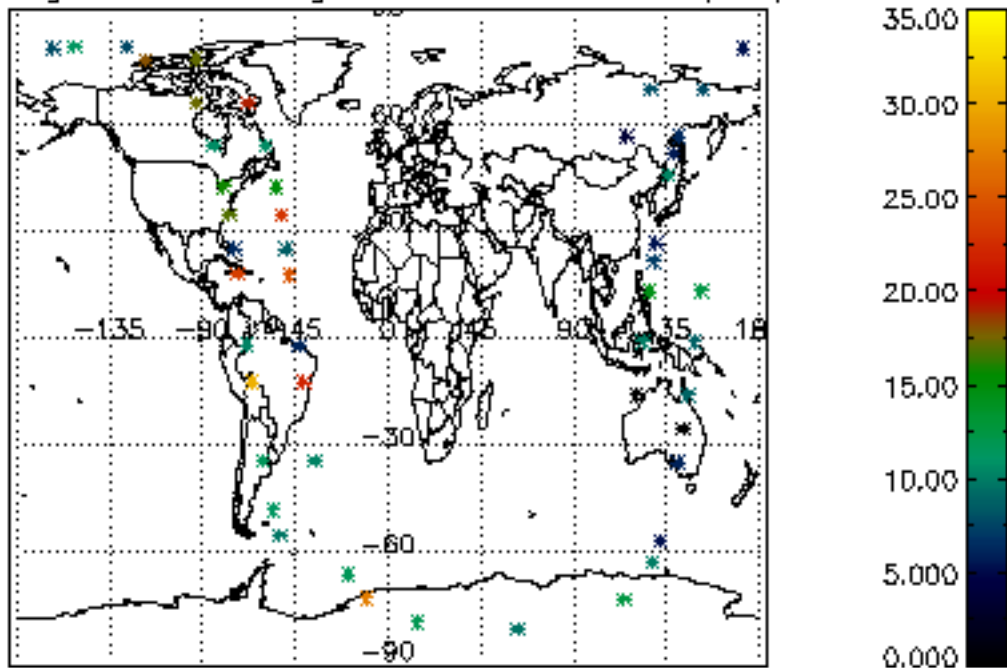

Percentage of star falling outside central band per profile