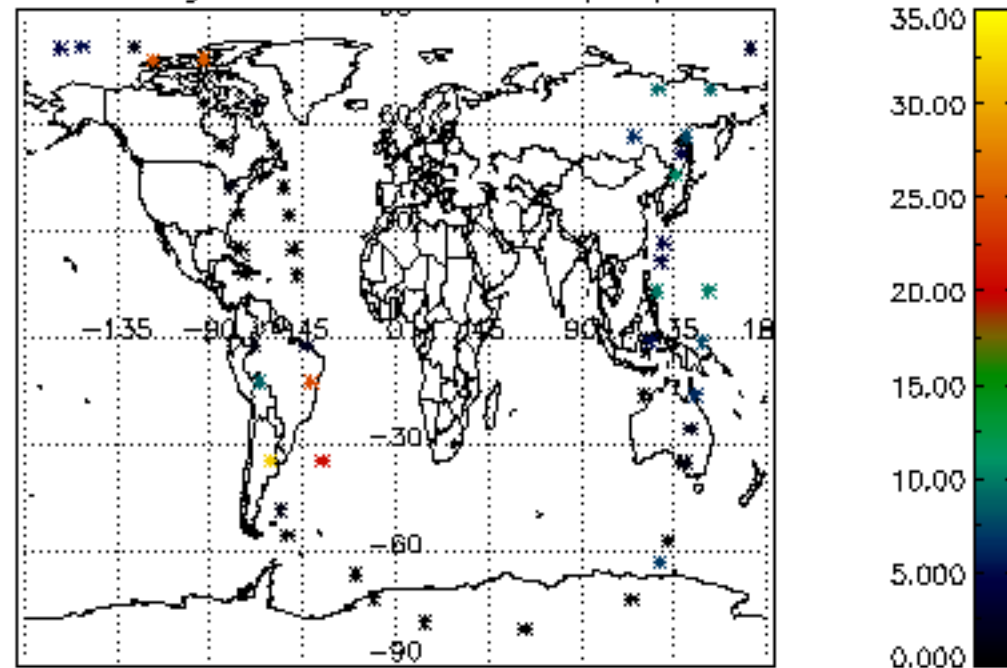

Percentage of cosmic ray hits per profile

Percentage of datation errors per profile

Percentage of star falling outside central band per profile

Percentage of saturation errors per profile

Tangent altitude at which the star is lost