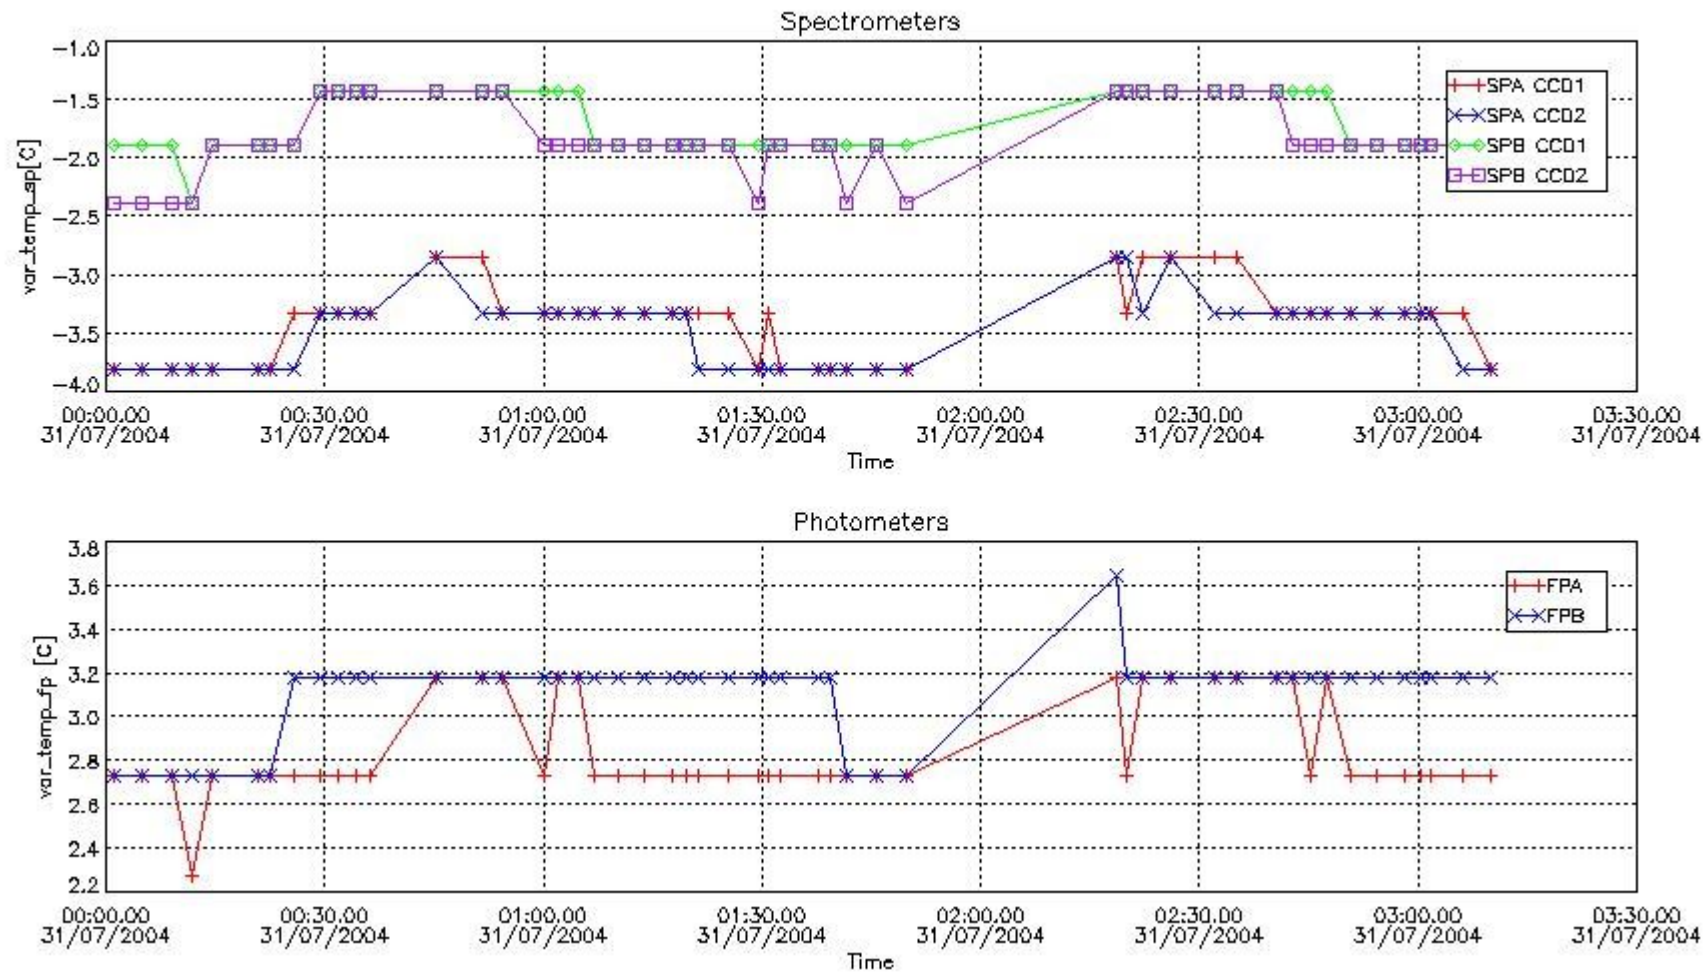

3. Plot of GOMOS spectrometers and photometers temperatures from level 1b data

4. Overview of dark signal processing per product

The Dark Charge (DC) is a temperature-dependant signal added to the useful measurements and it is therefore subtracted from them during the processing. There are two phenomena that produce a continuous increase of the DC: the "hot pixels" (a pixel is "hot" when its DC exceeds by a significant amount its value measured on ground at the same temperature) and the "Random Telegraphic Signal" (abrupt change positive or negative of the CCD pixel signal, random in time, affecting only the DC part of the signal and not the photon generated signal).

In this section a list of products that did not use the Dark Sky Area (DSA) observation for the DC computation is given. It is also provided the mean DC plot per product for dark limb products with no error flag set.

4.1 All products used the DSA observation for the DC computation

4.2 Plot of mean dark charges per product: only products in DARK limb conditions without errors are used