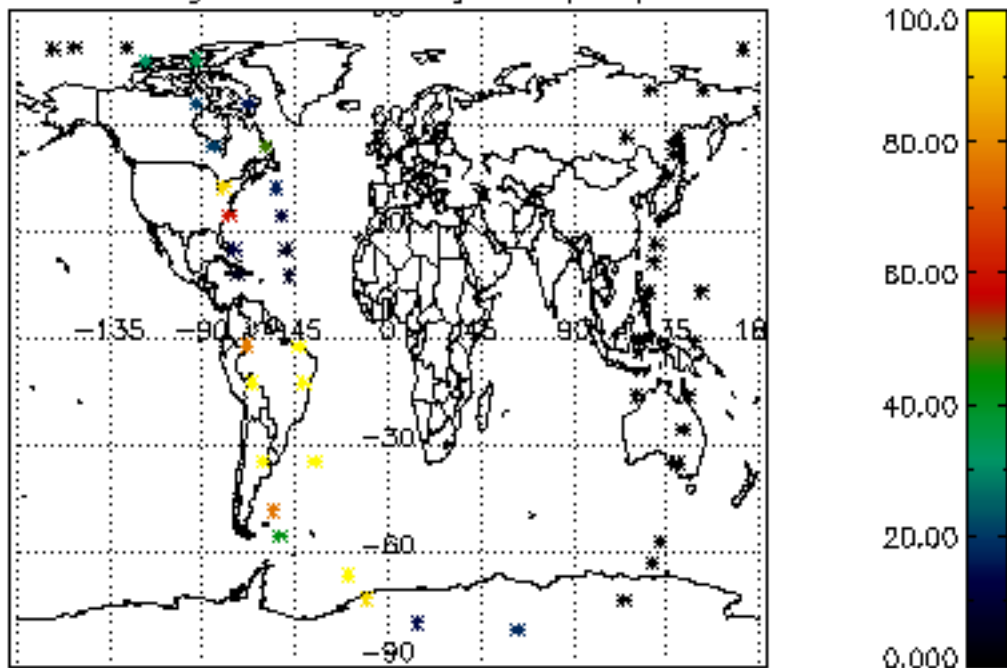

Percentage of cosmic ray hits per profile