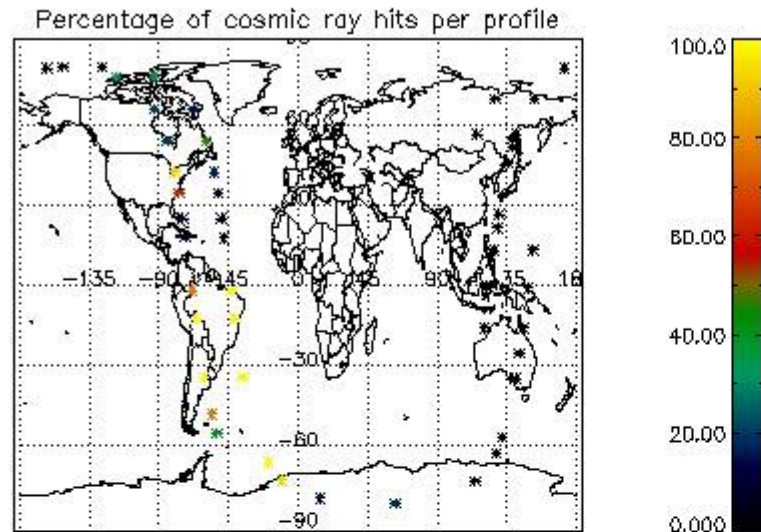

6. Statistics and plot of tangent altitude of the last measurement (DARK & BRIGHT products without errors)

6.1 Statistics on tangent altitude lost:

Statistics	DARK	BRIGHT	TWILIGHT
Mean:	14.058	18.733	14.646
St. deviation:	4.8078	3.6647	3.4033
Maximum:	19.901	27.138	17.960
Minimum:	5.4048	11.895	7.3070
Number of data:	14.000	28.000	7.0000

6.2 Plot for DARK limb products