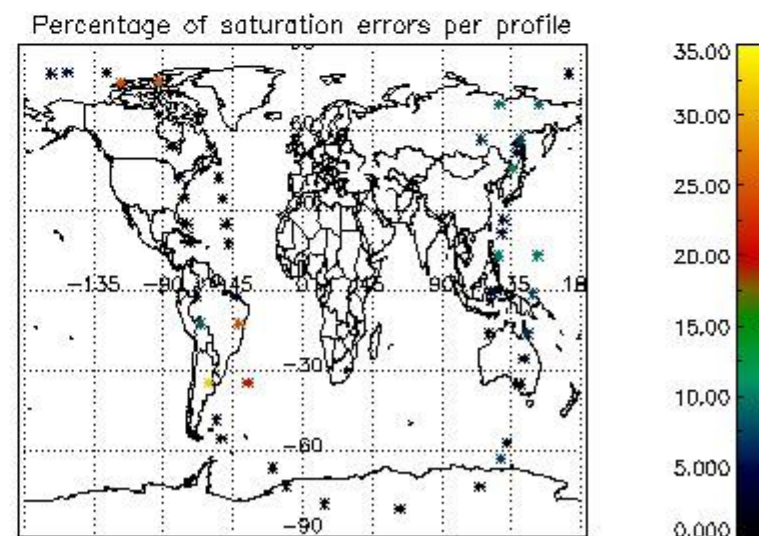

6. Statistics and plot of tangent altitude of the last measurement (DARK & BRIGHT products without errors)

6.1 Statistics on tangent altitude lost:

Statistics	DARK	BRIGHT	TWILIGHT
Mean:	14.058	18.733	14.646
St. deviation:	4.8078	3.6647	3.4033
Maximum:	19.901	27.138	17.960
Minimum:	5.4048	11.895	7.3070
Number of data:	14.000	28.000	7.0000

6.2 Plot for DARK limb products