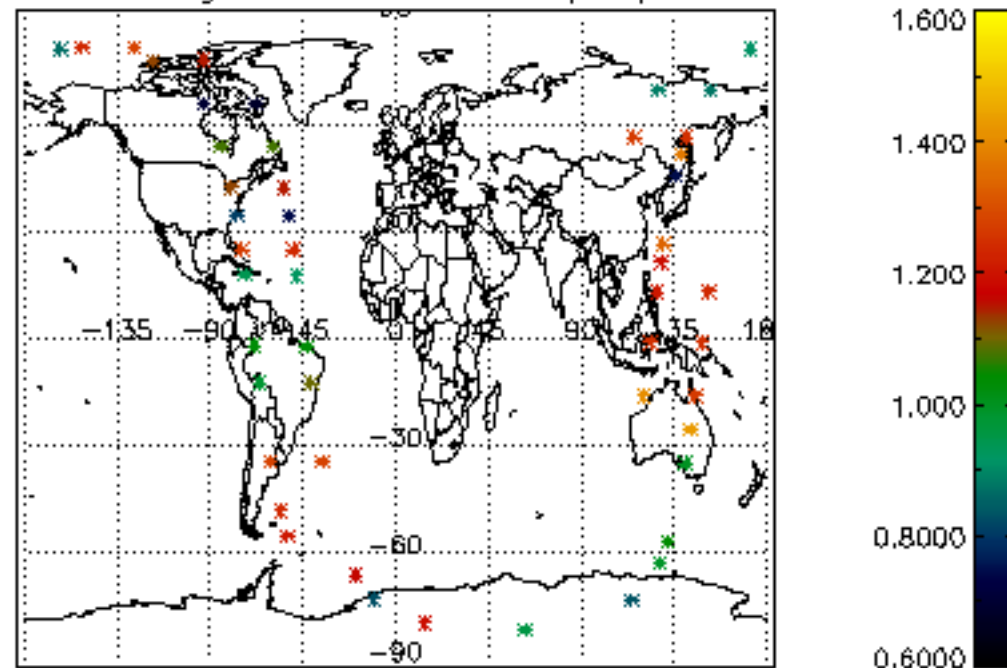

Percentage of datation errors per profile