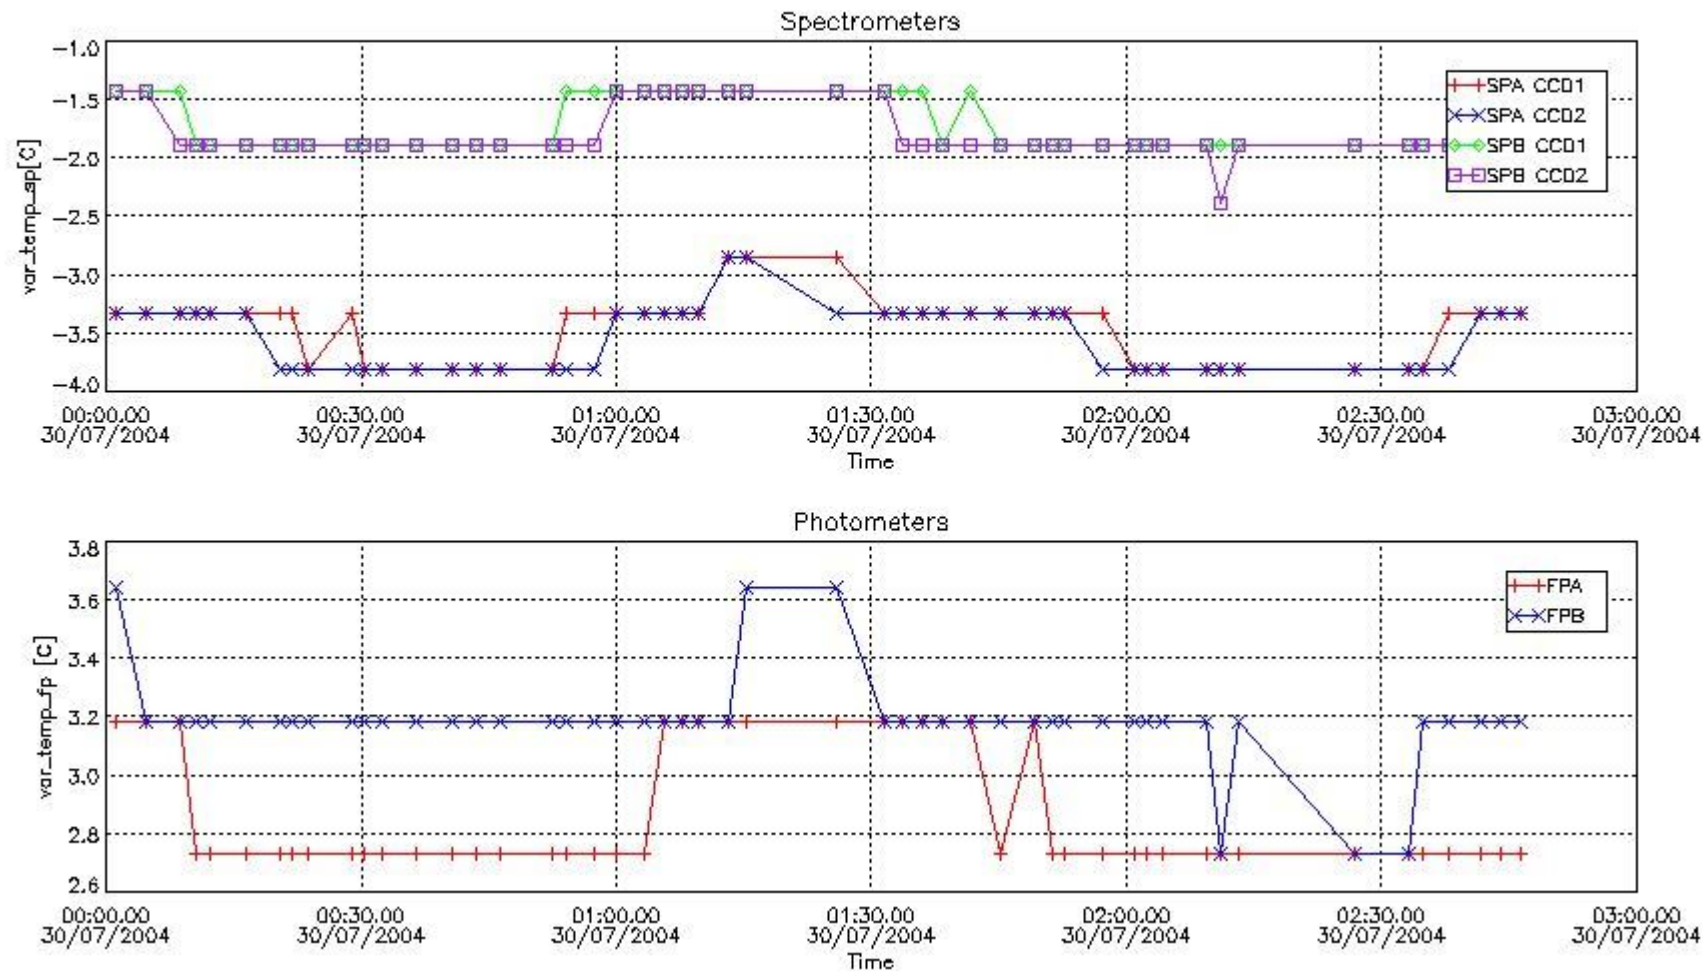

3. Plot of GOMOS spectrometers and photometers temperatures from level 1b data

4. Overview of dark signal processing per product

The Dark Charge (DC) is a temperature-dependant signal added to the useful measurements and it is therefore subtracted from them during the processing. There are two phenomena that produce a continuous increase of the DC: the "hot pixels" (a pixel is "hot" when its DC exceeds by a significant amount its value measured on ground at the same temperature) and the "Random Telegraphic Signal" (abrupt change positive or negative of the CCD pixel signal, random in time, affecting only the DC part of the signal and not the photon generated signal).

In this section a list of products that did not use the Dark Sky Area (DSA) observation for the DC computation is given. It is also provided the mean DC plot per product for dark limb products with no error flag set.

4.1 All products used the DSA observation for the DC computation

4.2 Plot of mean dark charges per product: only products in DARK limb conditions without errors are used