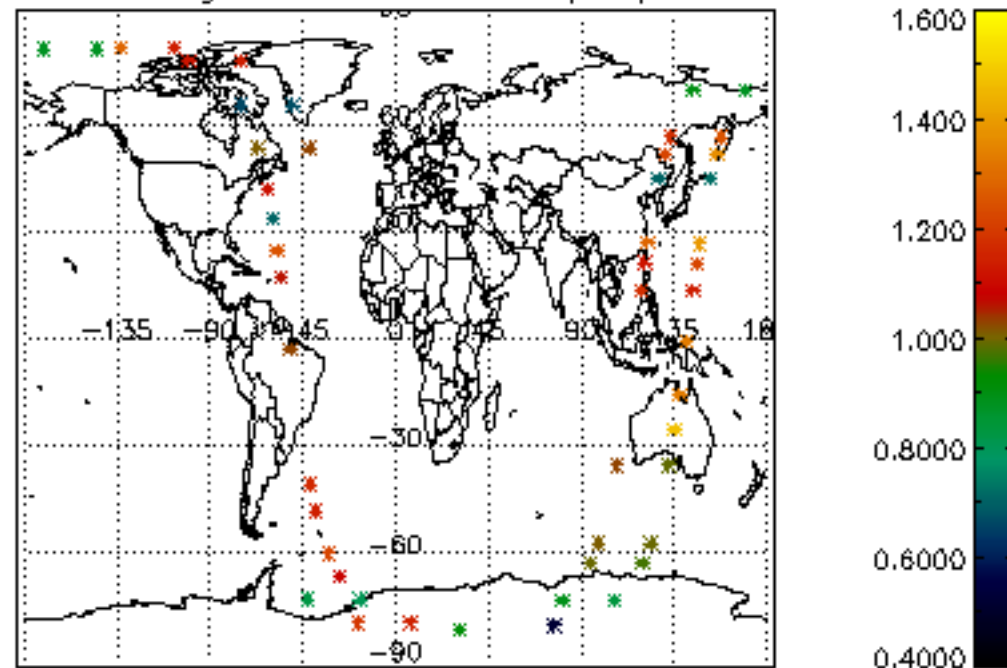

Percentage of datation errors per profile