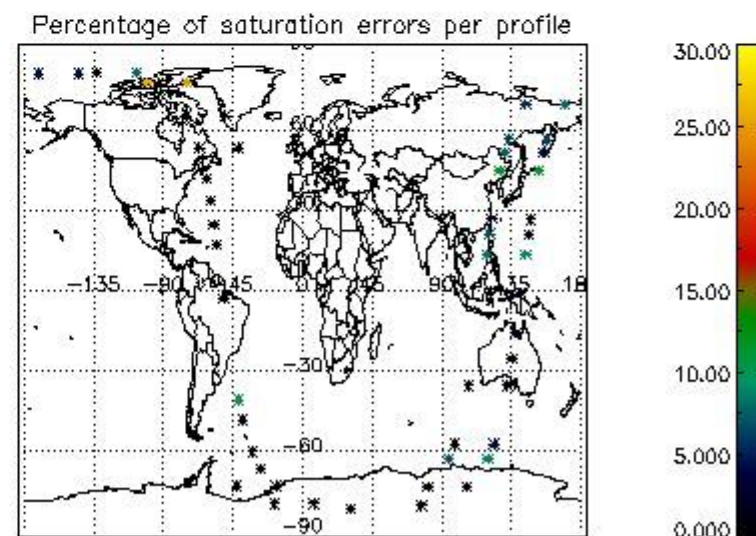

6. Statistics and plot of tangent altitude of the last measurement (DARK & BRIGHT products without errors)

6.1 Statistics on tangent altitude lost:

Statistics	DARK	BRIGHT	TWILIGHT
Mean:	15.018	19.021	13.654
St. deviation:	4.4921	4.0099	4.0555
Maximum:	19.293	28.712	18.980
Minimum:	6.9679	10.991	6.4311
Number of data:	7.0000	33.000	10.000

6.2 Plot for DARK limb products