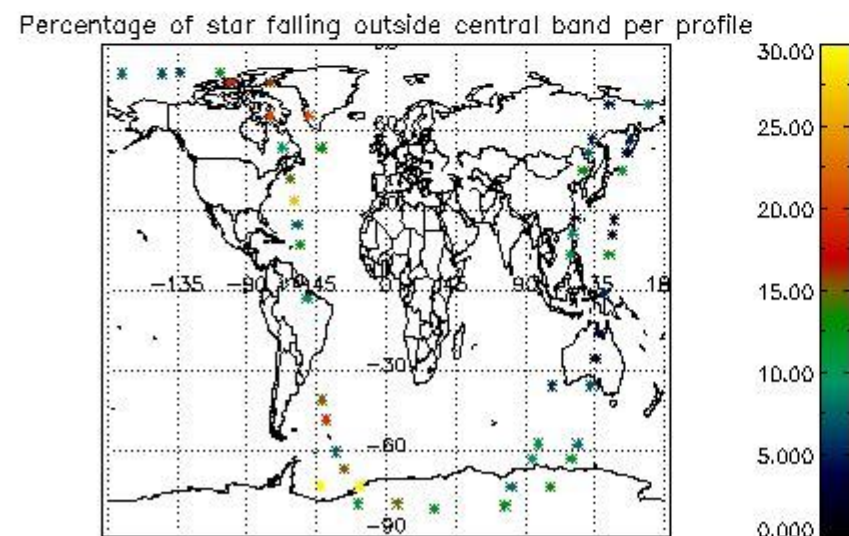

6. Statistics and plot of tangent altitude of the last measurement (DARK & BRIGHT products without errors)

6.1 Statistics on tangent altitude lost:

Statistics	DARK	BRIGHT	TWILIGHT
Mean:	15.018	19.021	13.654
St. deviation:	4.4921	4.0099	4.0555
Maximum:	19.293	28.712	18.980
Minimum:	6.9679	10.991	6.4311
Number of data:	7.0000	33.000	10.000

6.2 Plot for DARK limb products