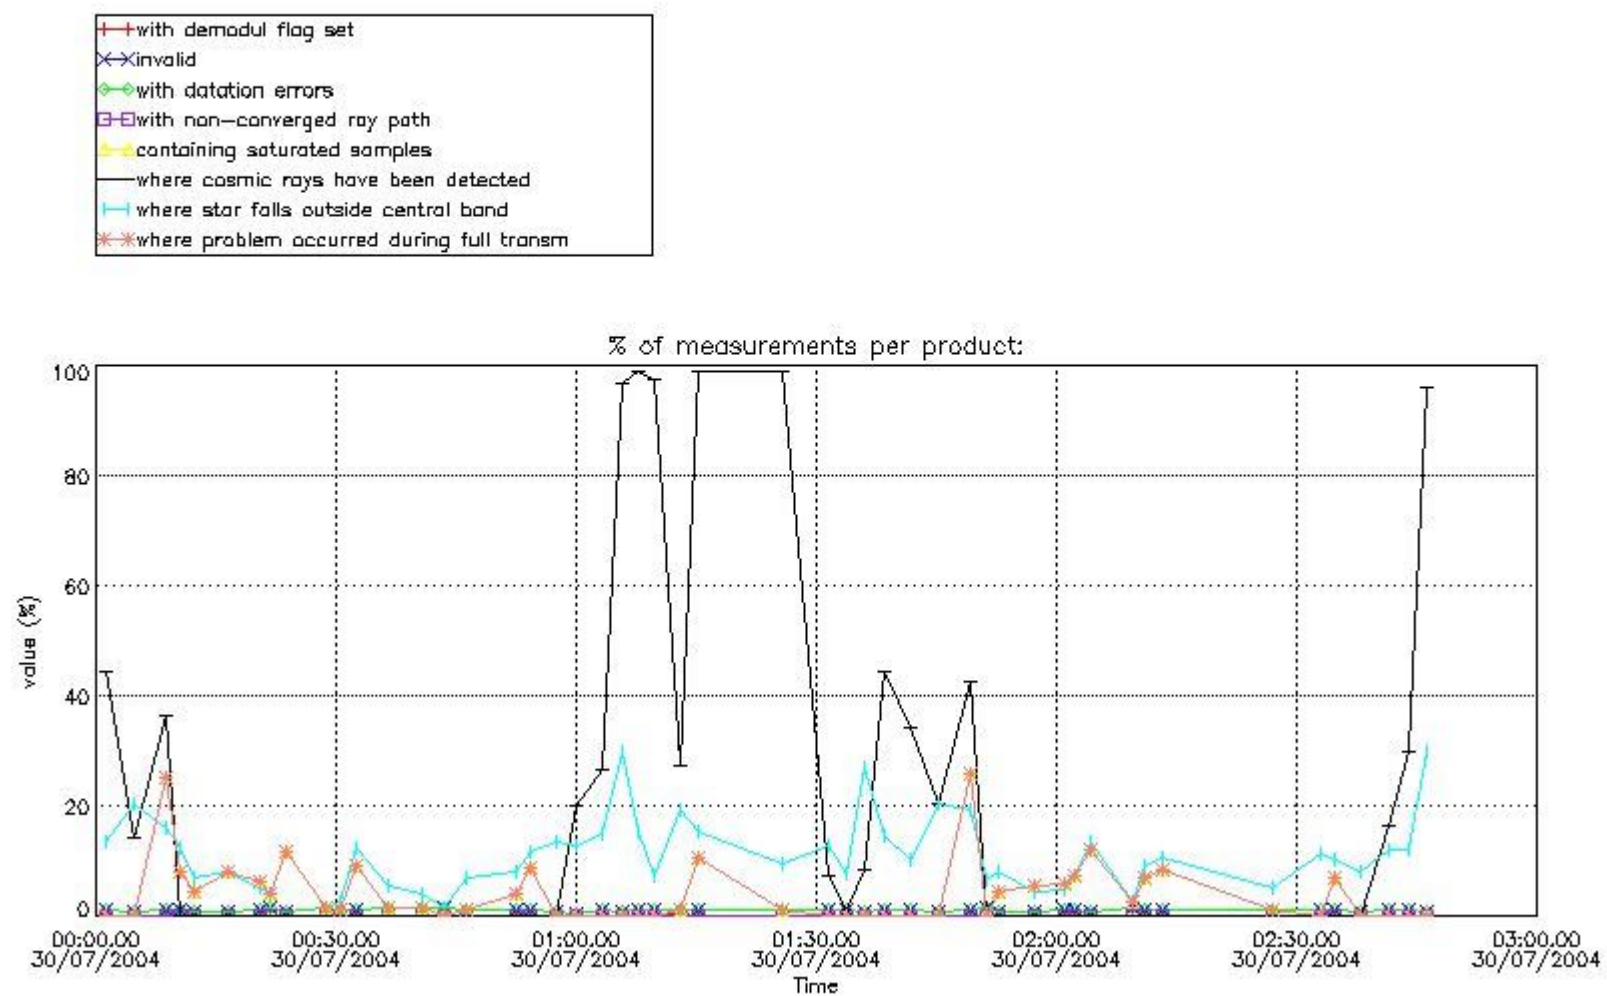

## 5. Demodulation flag and quality information monitoring

In this section it is presented the modulation information extracted from the pcd (product confidence data) at measurement level and information extracted from the Quality Summary dataset. Only products without errors (error flag in the MPH set to "0") are used.

### 5.2 Plot quality information per product (time dependant)