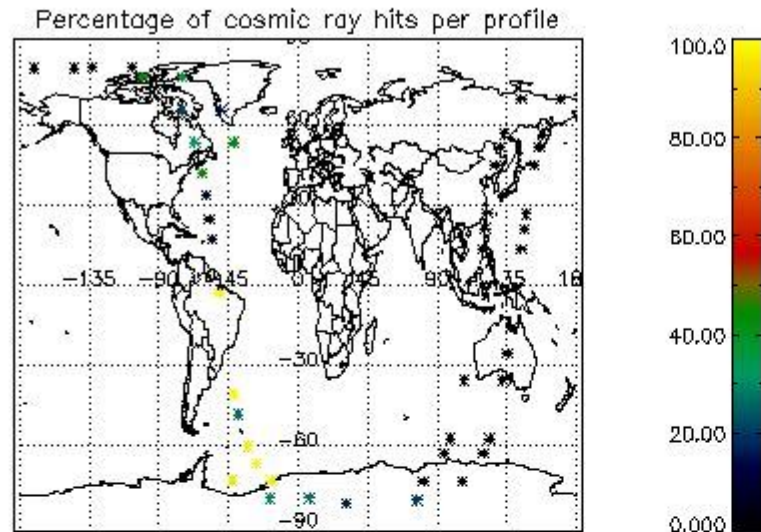

6. Statistics and plot of tangent altitude of the last measurement (DARK & BRIGHT products without errors)

6.1 Statistics on tangent altitude lost:

Statistics	DARK	BRIGHT	TWILIGHT
Mean:	15.018	19.021	13.654
St. deviation:	4.4921	4.0099	4.0555
Maximum:	19.293	28.712	18.980
Minimum:	6.9679	10.991	6.4311
Number of data:	7.0000	33.000	10.000

6.2 Plot for DARK limb products