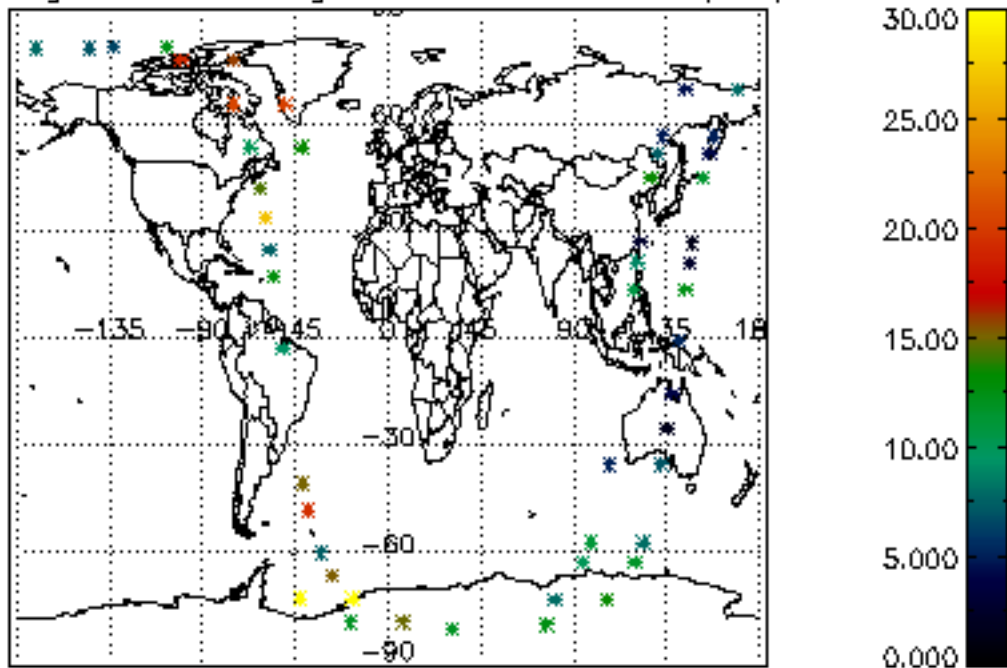

Percentage of star falling outside central band per profile