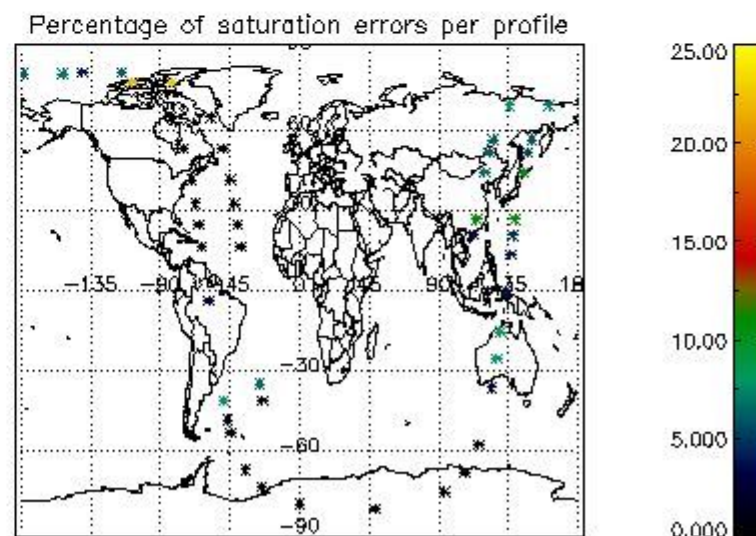

6. Statistics and plot of tangent altitude of the last measurement (DARK & BRIGHT products without errors)

6.1 Statistics on tangent altitude lost:

Statistics	DARK	BRIGHT	TWILIGHT
Mean:	15.668	17.413	14.528
St. deviation:	3.1892	3.5548	4.4002
Maximum:	19.391	21.937	21.246
Minimum:	9.0417	7.4010	6.1953
Number of data:	12.000	28.000	8.0000

6.2 Plot for DARK limb products