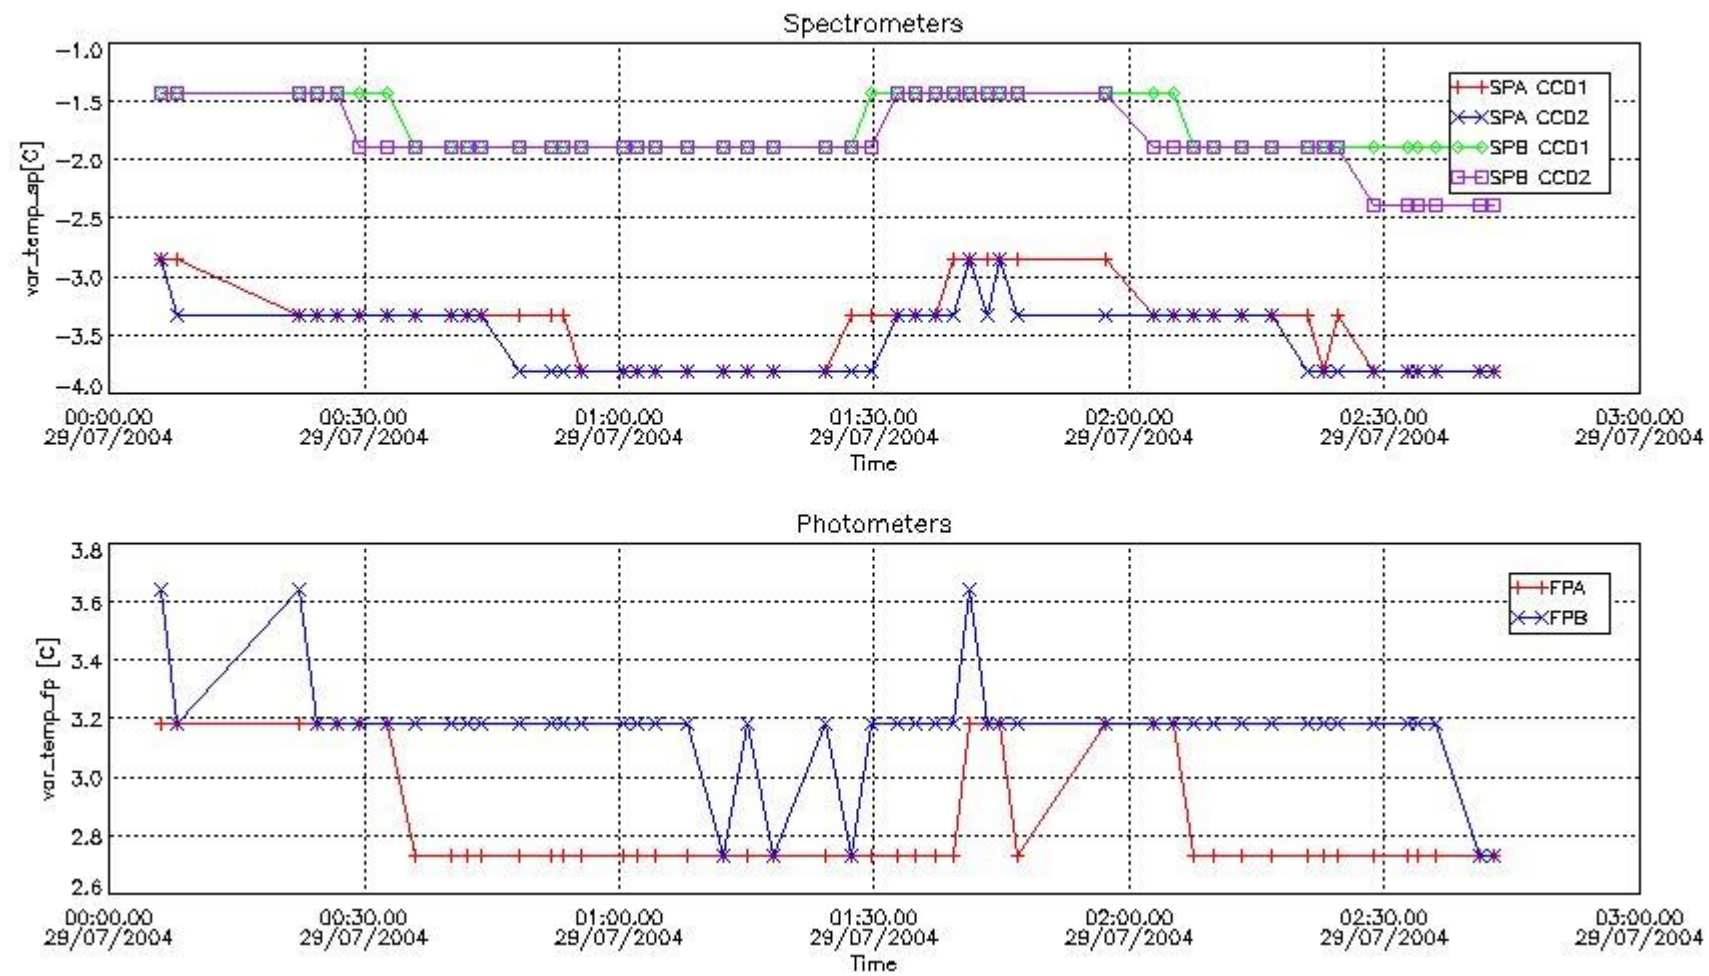

3. Plot of GOMOS spectrometers and photometers temperatures from level 1b data

4. Overview of dark signal processing per product

The Dark Charge (DC) is a temperature-dependant signal added to the useful measurements and it is therefore subtracted from them during the processing. There are two phenomena that produce a continuous increase of the DC: the "hot pixels" (a pixel is "hot" when its DC exceeds by a significant amount its value measured on ground at the same temperature) and the "Random Telegraphic Signal" (abrupt change positive or negative of the CCD pixel signal, random in time, affecting only the DC part of the signal and not the photon generated signal).

In this section a list of products that did not use the Dark Sky Area (DSA) observation for the DC computation is given. It is also provided the mean DC plot per product for dark limb products with no error flag set.

4.1 All products used the DSA observation for the DC computation

4.2 Plot of mean dark charges per product: only products in DARK limb conditions without errors are used