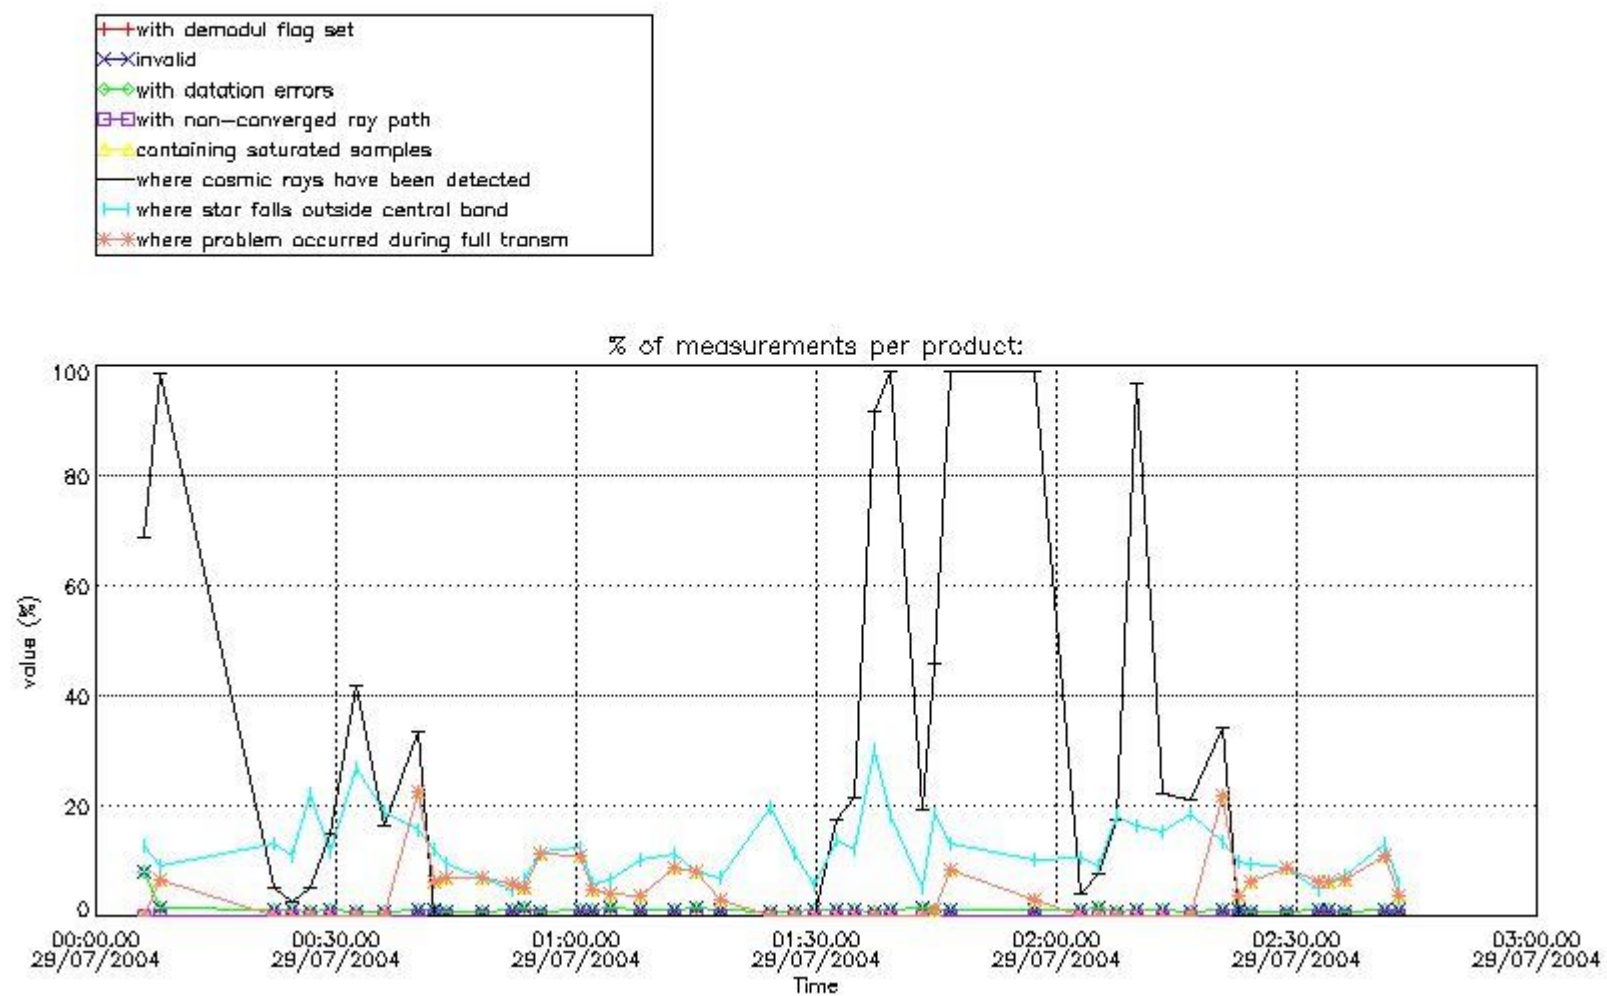

At least one measurement with demodulation flag set:	18.7500 %
Reference spectrum computed from DB:	0.00000 %
Reference spectrum with small number of measurements:	0.00000 %
SATU data not used:	0.00000 %

5.2 Plot quality information per product (time dependant)

5.3 Plot quality information per product (world map)