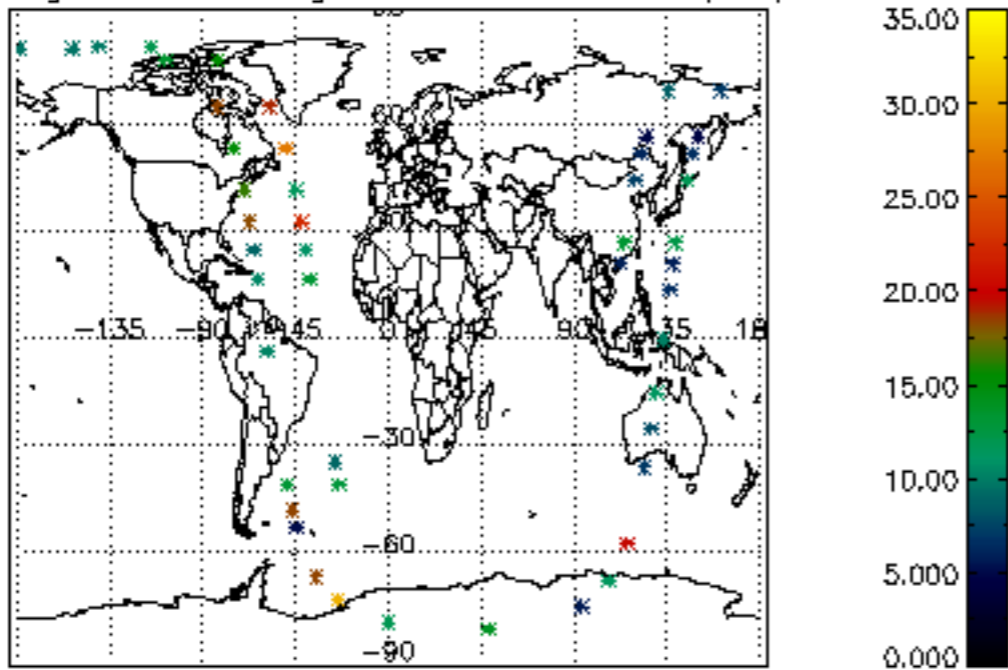

Percentage of star falling outside central band per profile