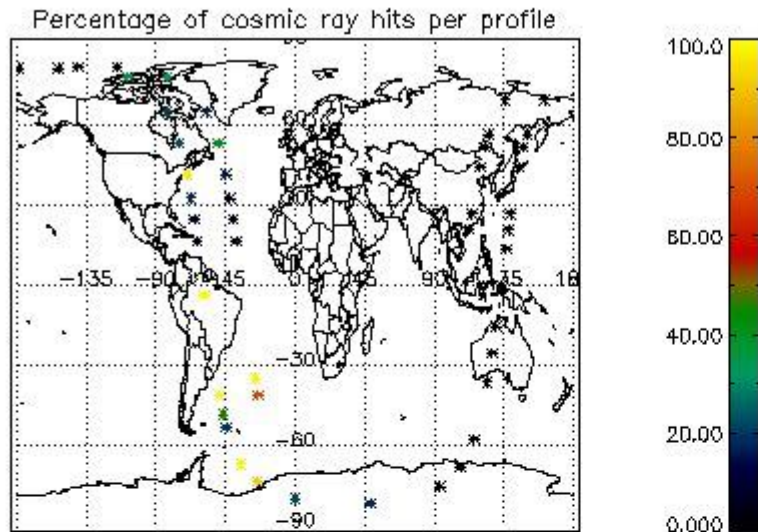

6. Statistics and plot of tangent altitude of the last measurement (DARK & BRIGHT products without errors)

6.1 Statistics on tangent altitude lost:

Statistics	DARK	BRIGHT	TWILIGHT
Mean:	15.668	17.413	14.528
St. deviation:	3.1892	3.5548	4.4002
Maximum:	19.391	21.937	21.246
Minimum:	9.0417	7.4010	6.1953
Number of data:	12.000	28.000	8.0000

6.2 Plot for DARK limb products