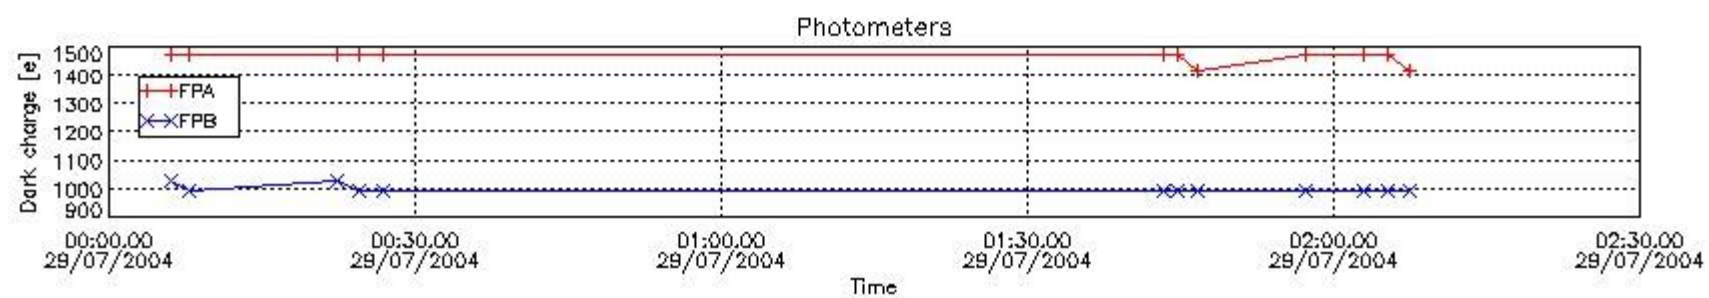

5. Demodulation flag and quality information monitoring

In this section it is presented the modulation information extracted from the pcd (product confidence data) at measurement level and information extracted from the Quality Summary dataset. Only products without errors (error flag in the MPH set to "0") are used.

5.1 Percentage of products during reporting period with: