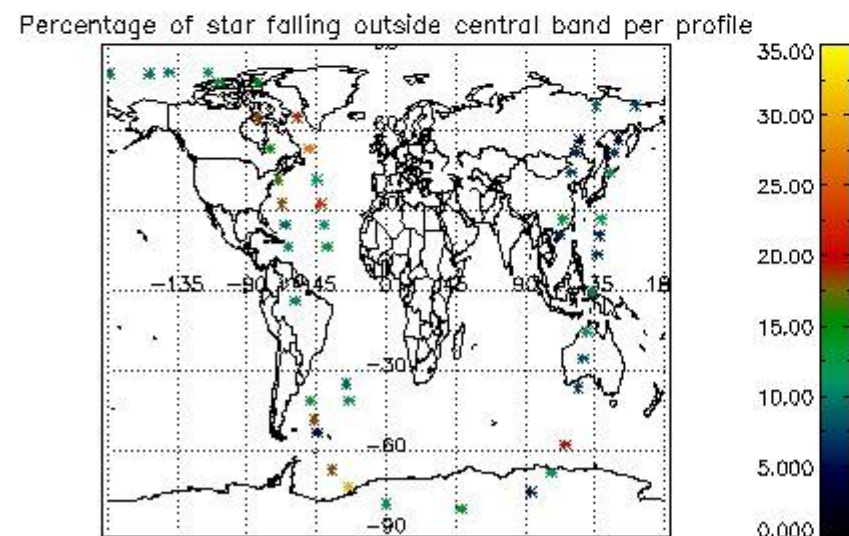

6. Statistics and plot of tangent altitude of the last measurement (DARK & BRIGHT products without errors)

6.1 Statistics on tangent altitude lost:

Statistics	DARK	BRIGHT	TWILIGHT
Mean:	15.668	17.413	14.528
St. deviation:	3.1892	3.5548	4.4002
Maximum:	19.391	21.937	21.246
Minimum:	9.0417	7.4010	6.1953
Number of data:	12.000	28.000	8.0000

6.2 Plot for DARK limb products