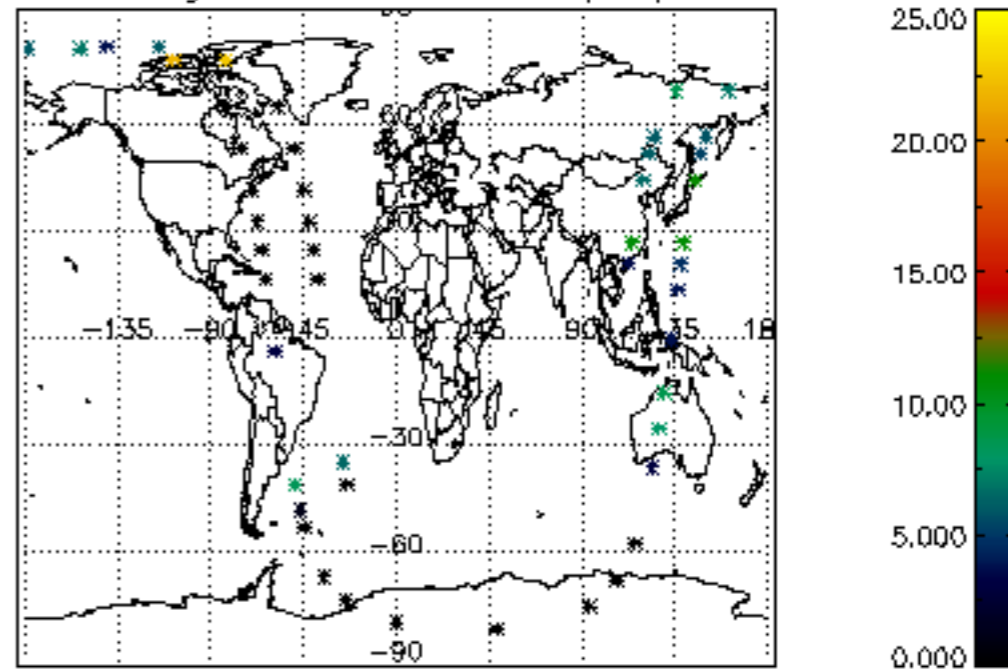

Percentage of cosmic ray hits per profile

Percentage of datation errors per profile

Percentage of star falling outside central band per profile

Percentage of saturation errors per profile

Tangent altitude at which the star is lost