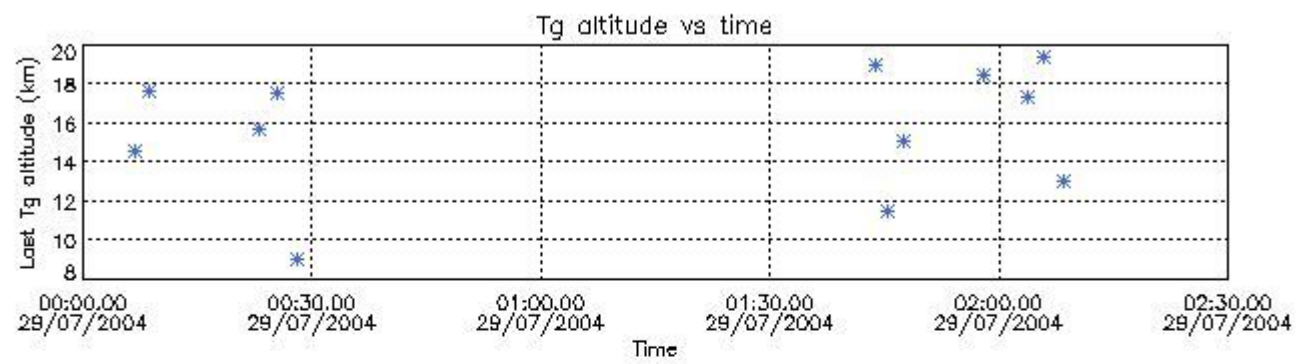

5.2 Plot quality information per product (time dependant)

5.3 Plot quality information per product (world map)

6. Statistics and plot of tangent altitude of the last measurement (DARK & BRIGHT products without errors)

6.1 Statistics on tangent altitude lost:

Statistics	DARK	BRIGHT	TWILIGHT
Mean:	15.668	17.413	14.528
St. deviation:	3.1892	3.5548	4.4002
Maximum:	19.391	21.937	21.246
Minimum:	9.0417	7.4010	6.1953
Number of data:	12.000	28.000	8.0000

6.2 Plot for DARK limb products

Tangent altitude at which the star is lost

6.3 Plot for BRIGHT limb products

Tangent altitude at which the star is lost

6.3 Plot for TWILIGHT limb products

Tangent altitude at which the star is lost