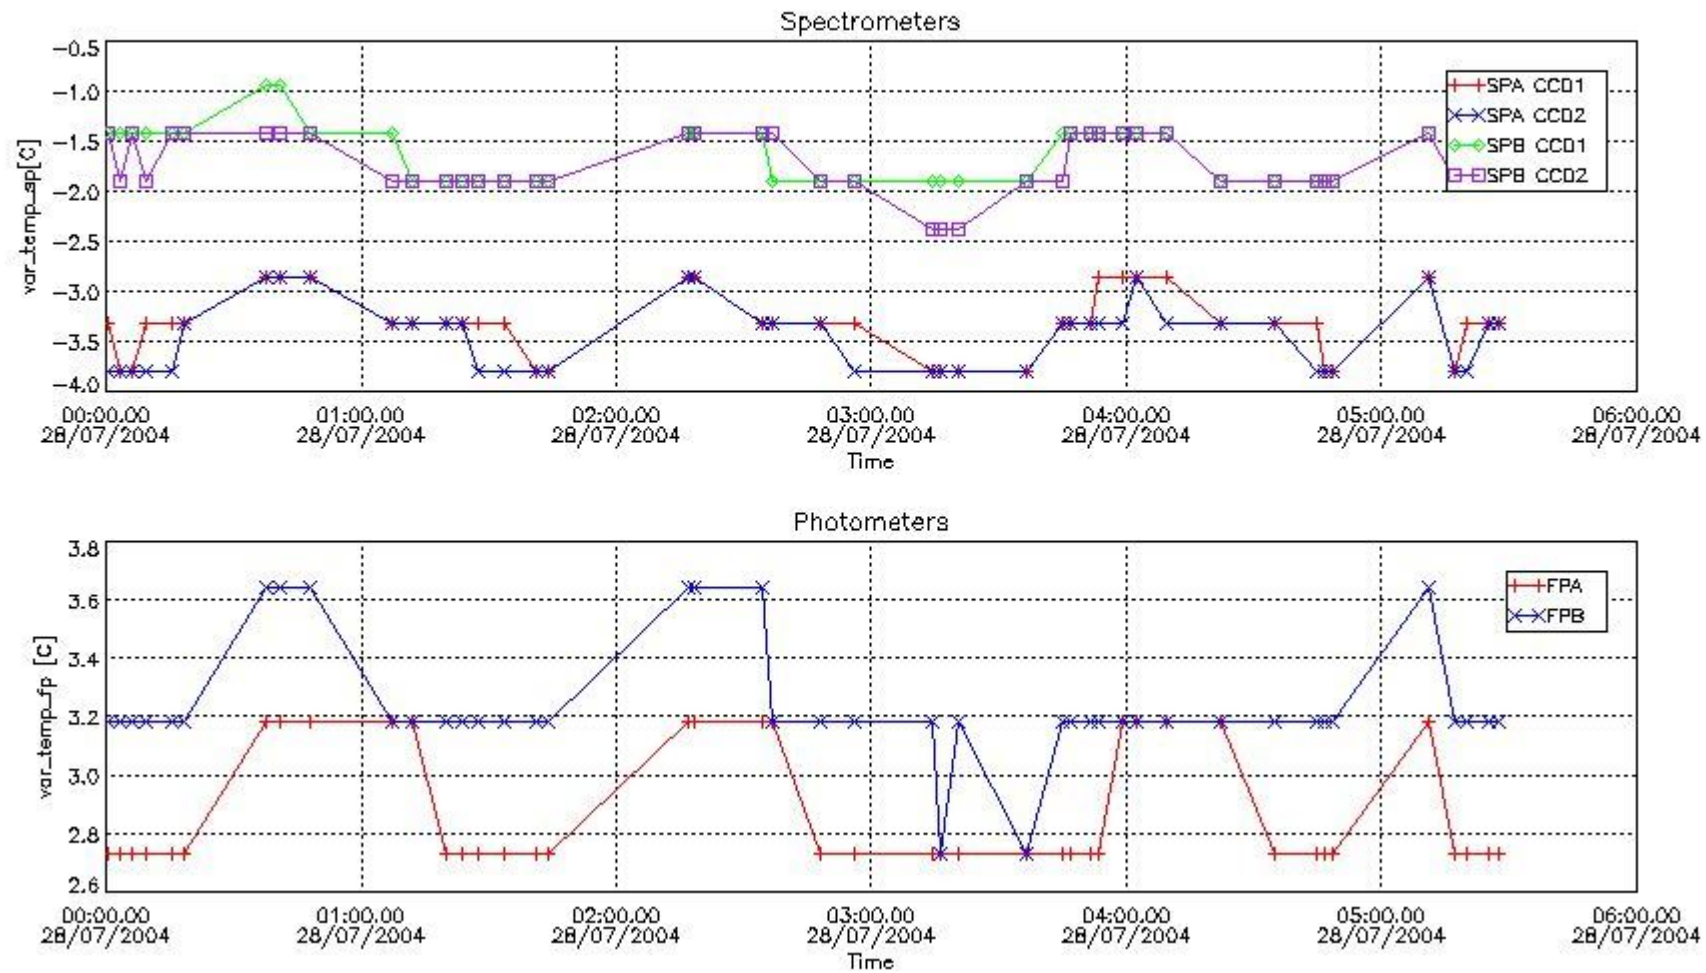

4. Overview of dark signal processing per product

The Dark Charge (DC) is a temperature-dependant signal added to the useful measurements and it is therefore subtracted from them during the processing. There are two phenomena that produce a continuous increase of the DC: the "hot pixels" (a pixel is "hot" when its DC exceeds by a significant amount its value measured on ground at the same temperature) and the "Random Telegraphic Signal" (abrupt change positive or negative of the CCD pixel signal, random in time, affecting only the DC part of the signal and not the photon generated signal).

In this section a list of products that did not use the Dark Sky Area (DSA) observation for the DC computation is given. It is also provided the mean DC plot per product for dark limb products with no error flag set.

4.1 All products used the DSA observation for the DC computation

4.2 Plot of mean dark charges per product: only products in DARK limb conditions without errors are used