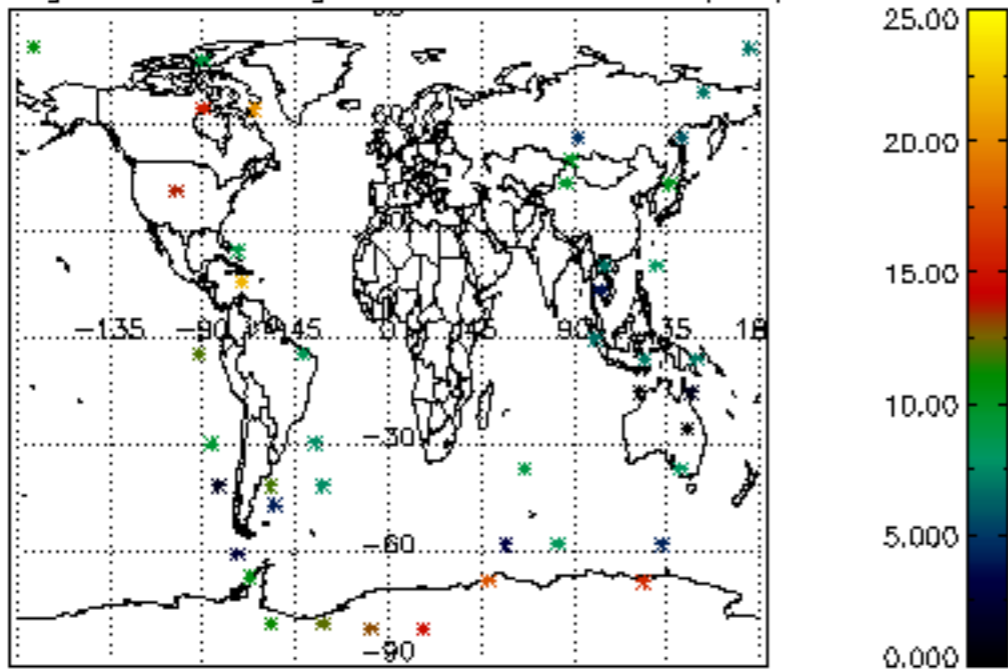

Percentage of star falling outside central band per profile