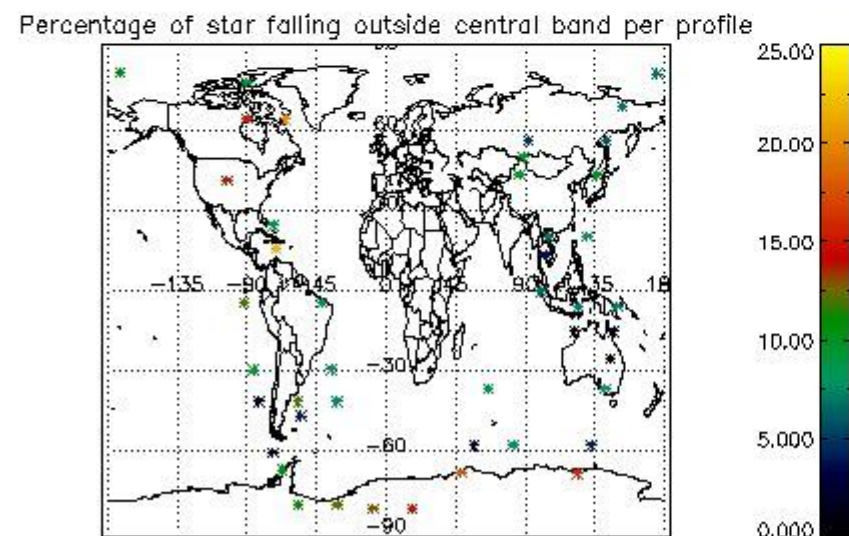

6. Statistics and plot of tangent altitude of the last measurement (DARK & BRIGHT products without errors)

6.1 Statistics on tangent altitude lost:

Statistics	DARK	BRIGHT	TWILIGHT
Mean:	17.755	20.148	15.131
St. deviation:	3.7720	3.5386	2.5661
Maximum:	22.950	28.446	21.534
Minimum:	9.0512	11.573	12.936
Number of data:	10.000	25.000	9.0000

6.2 Plot for DARK limb products