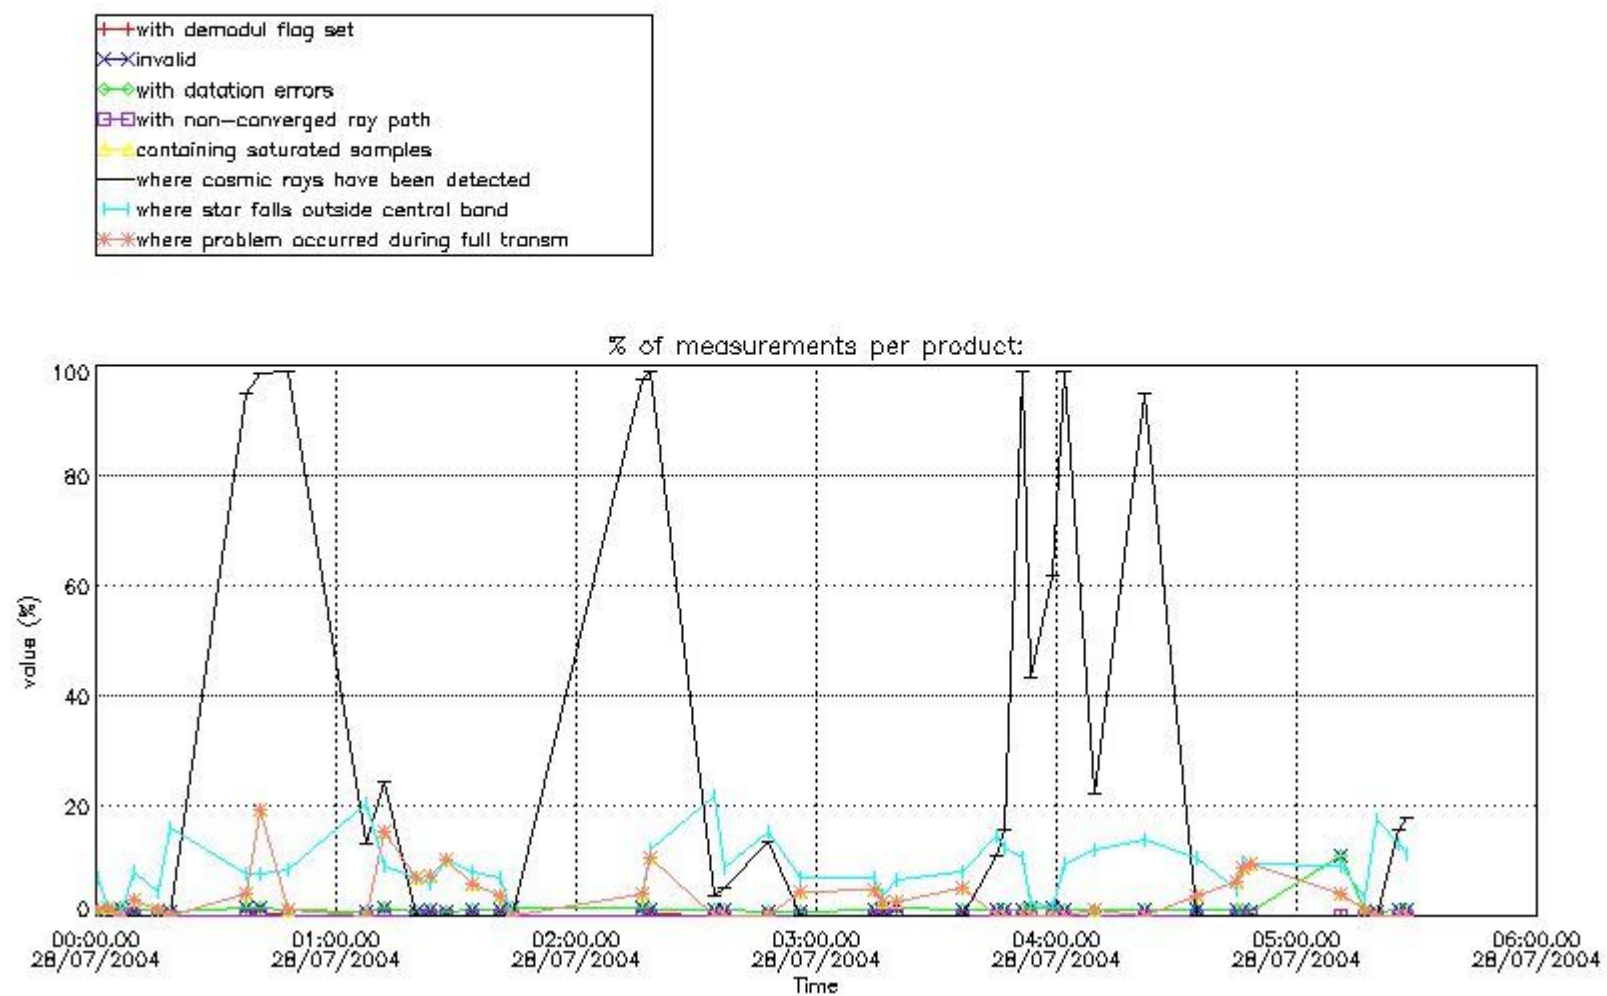

At least one measurement with demodulation flag set:	18.1818 %
Reference spectrum computed from DB:	0.00000 %
Reference spectrum with small number of measurements:	0.00000 %
SATU data not used:	0.00000 %

5.2 Plot quality information per product (time dependant)

5.3 Plot quality information per product (world map)