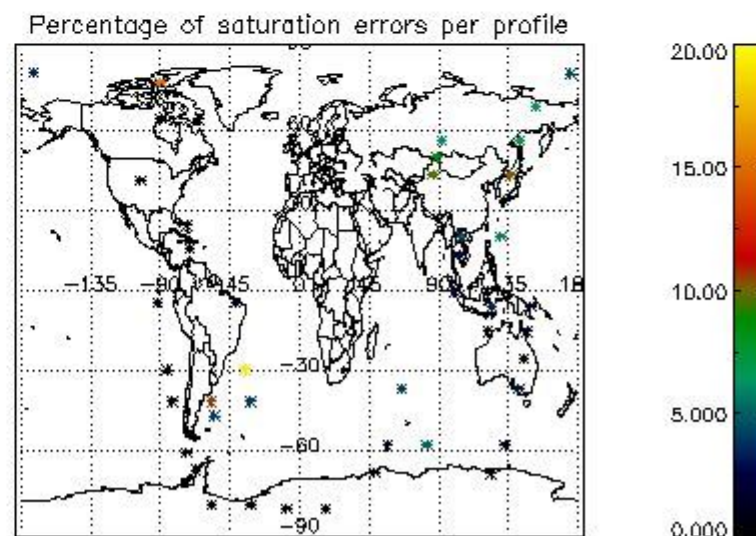

6. Statistics and plot of tangent altitude of the last measurement (DARK & BRIGHT products without errors)

6.1 Statistics on tangent altitude lost:

Statistics	DARK	BRIGHT	TWILIGHT
Mean:	17.755	20.148	15.131
St. deviation:	3.7720	3.5386	2.5661
Maximum:	22.950	28.446	21.534
Minimum:	9.0512	11.573	12.936
Number of data:	10.000	25.000	9.0000

6.2 Plot for DARK limb products