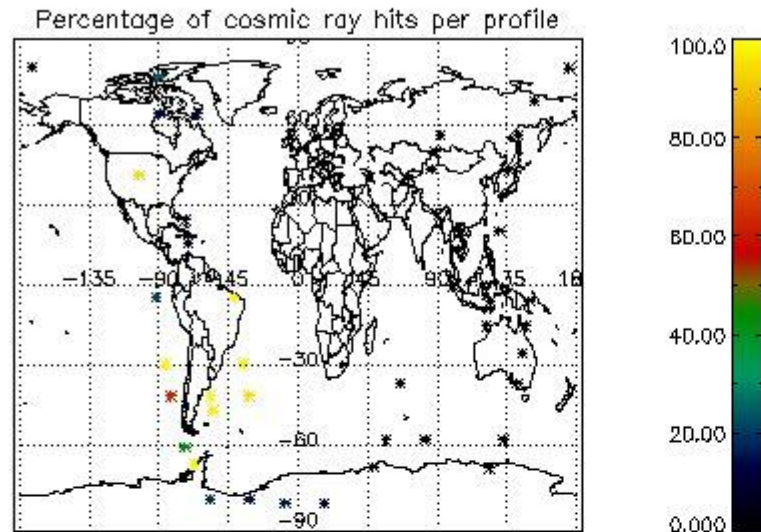

6. Statistics and plot of tangent altitude of the last measurement (DARK & BRIGHT products without errors)

6.1 Statistics on tangent altitude lost:

Statistics	DARK	BRIGHT	TWILIGHT
Mean:	17.755	20.148	15.131
St. deviation:	3.7720	3.5386	2.5661
Maximum:	22.950	28.446	21.534
Minimum:	9.0512	11.573	12.936
Number of data:	10.000	25.000	9.0000

6.2 Plot for DARK limb products