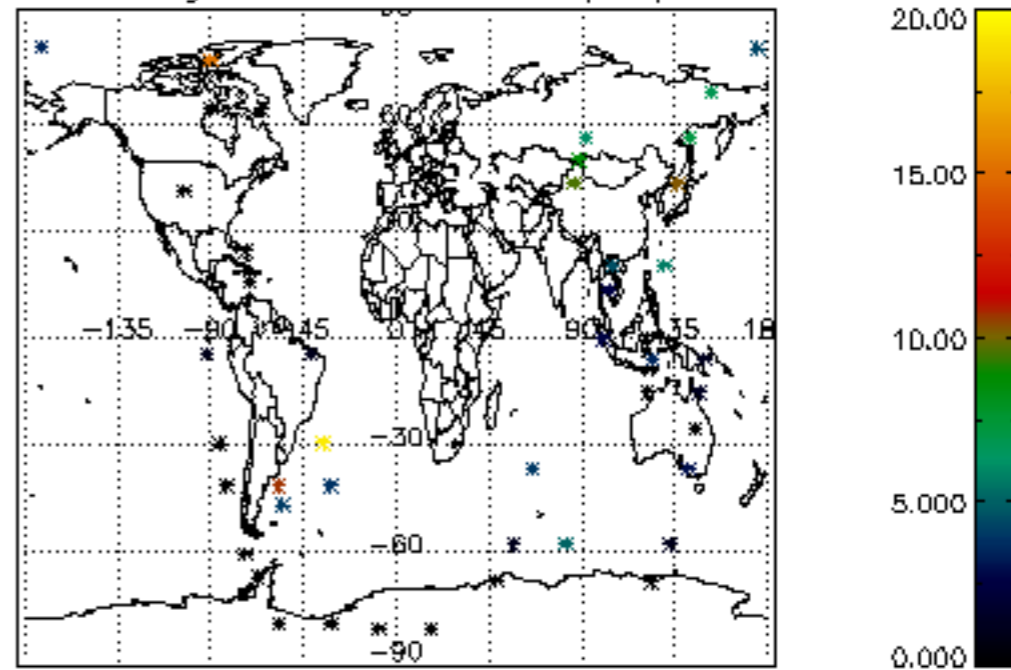

Percentage of cosmic ray hits per profile

Percentage of datation errors per profile

Percentage of star falling outside central band per profile

Percentage of saturation errors per profile

Tangent altitude at which the star is lost