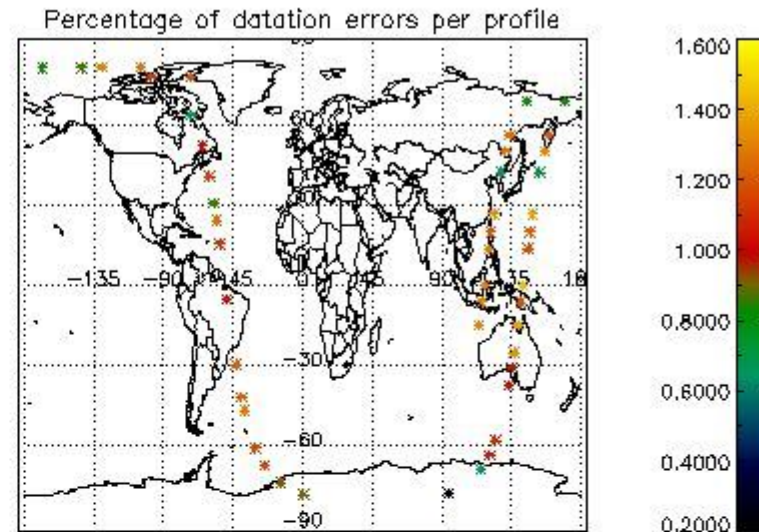

6. Statistics and plot of tangent altitude of the last measurement (DARK & BRIGHT products without errors)

6.1 Statistics on tangent altitude lost:

Statistics	DARK	BRIGHT	TWILIGHT
Mean:	16.613	20.877	13.733
St. deviation:	1.3421	4.2582	2.4164
Maximum:	17.685	29.809	16.567
Minimum:	14.177	11.847	9.4242
Number of data:	7.0000	32.000	8.0000

6.2 Plot for DARK limb products