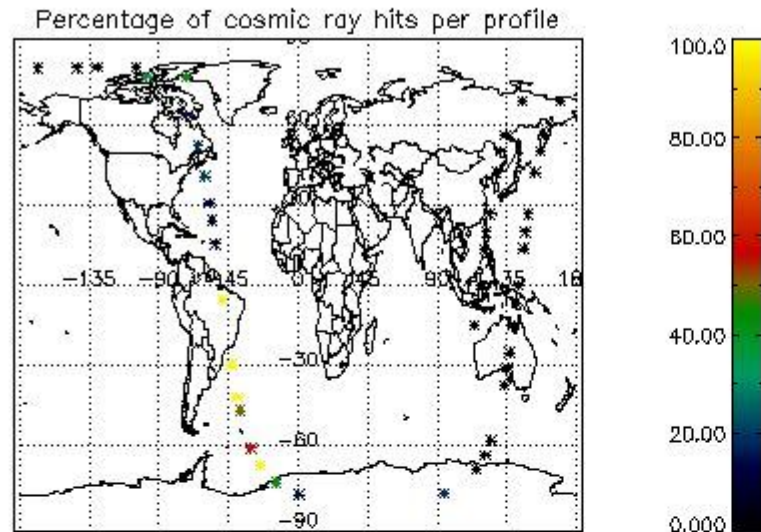

6. Statistics and plot of tangent altitude of the last measurement (DARK & BRIGHT products without errors)

6.1 Statistics on tangent altitude lost:

Statistics	DARK	BRIGHT	TWILIGHT
Mean:	16.613	20.877	13.733
St. deviation:	1.3421	4.2582	2.4164
Maximum:	17.685	29.809	16.567
Minimum:	14.177	11.847	9.4242
Number of data:	7.0000	32.000	8.0000

6.2 Plot for DARK limb products