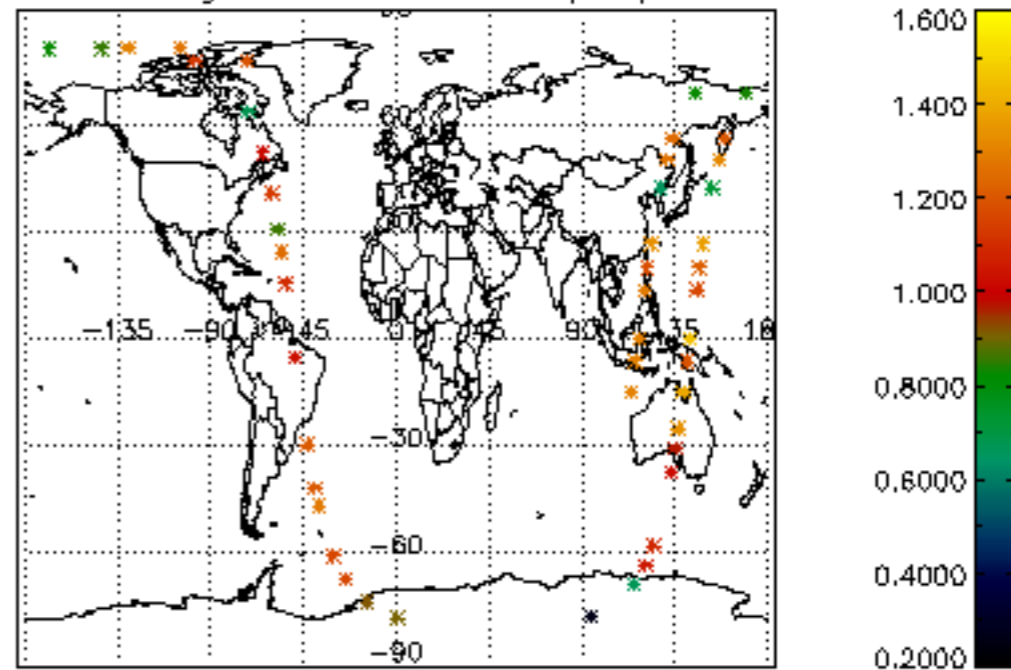

Percentage of datation errors per profile