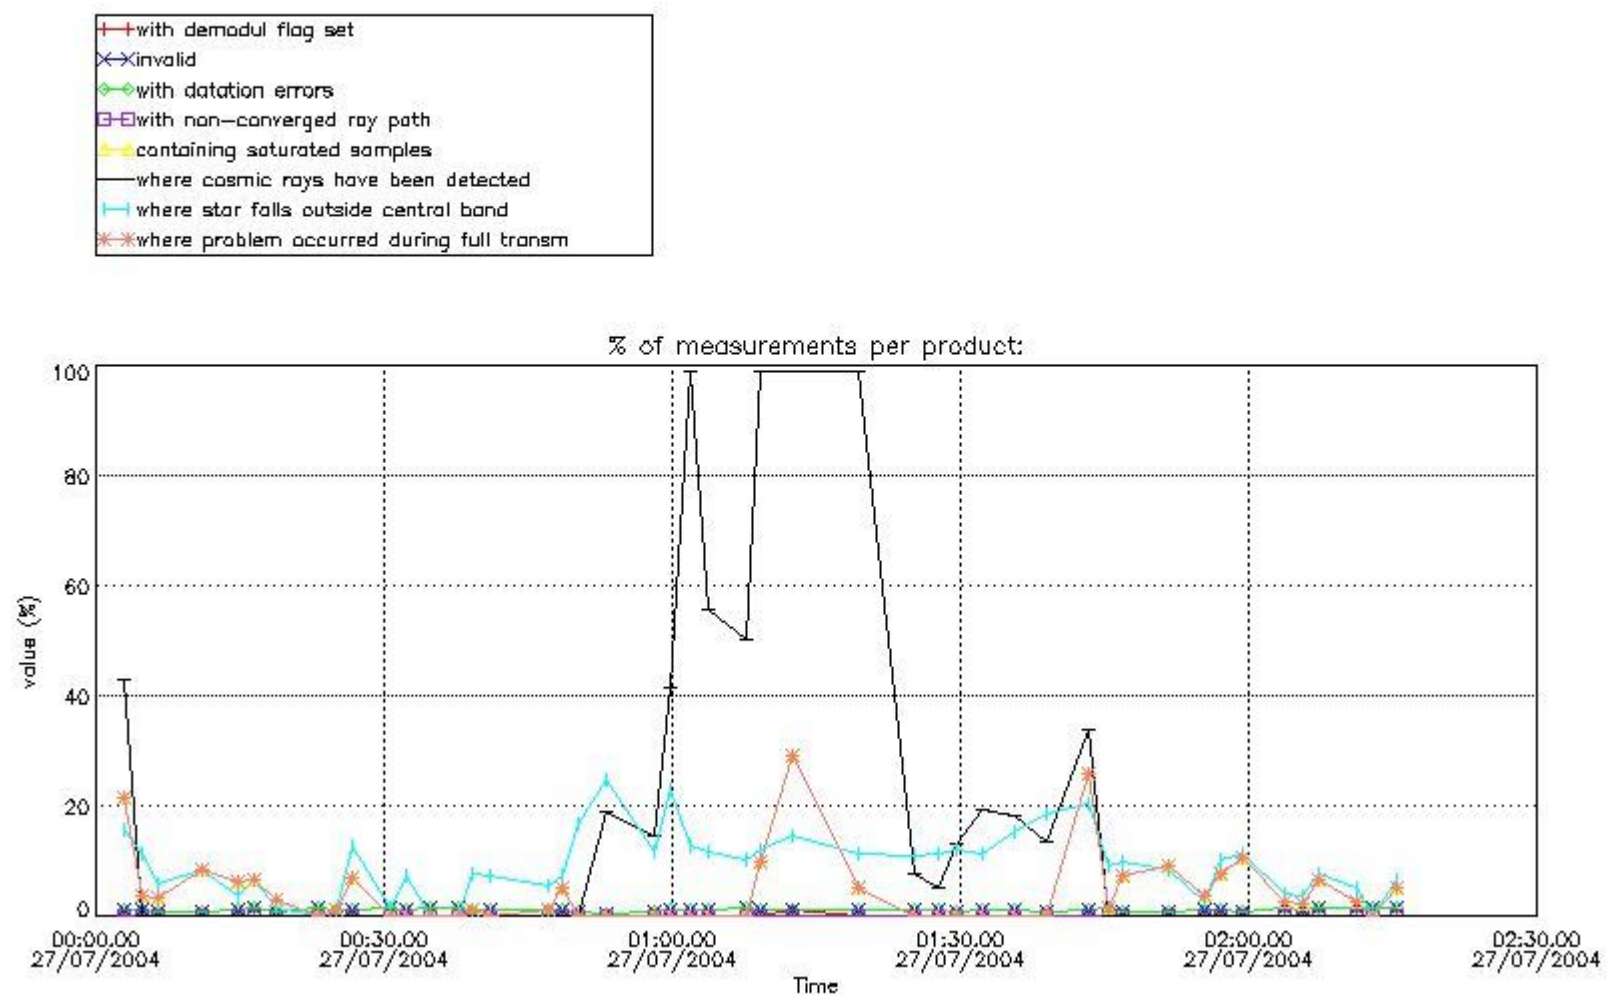

At least one measurement with demodulation flag set:	10.6383 %
Reference spectrum computed from DB:	0.00000 %
Reference spectrum with small number of measurements:	0.00000 %
SATU data not used:	0.00000 %

5.2 Plot quality information per product (time dependant)

5.3 Plot quality information per product (world map)