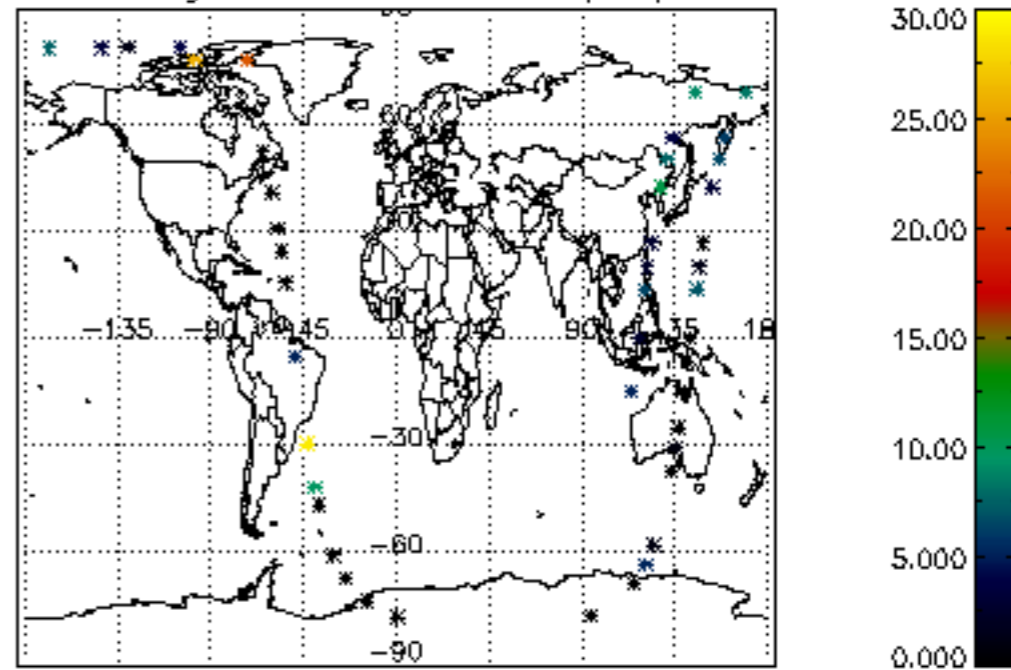

Percentage of cosmic ray hits per profile

Percentage of datation errors per profile

Percentage of star falling outside central band per profile

Percentage of saturation errors per profile

Tangent altitude at which the star is lost