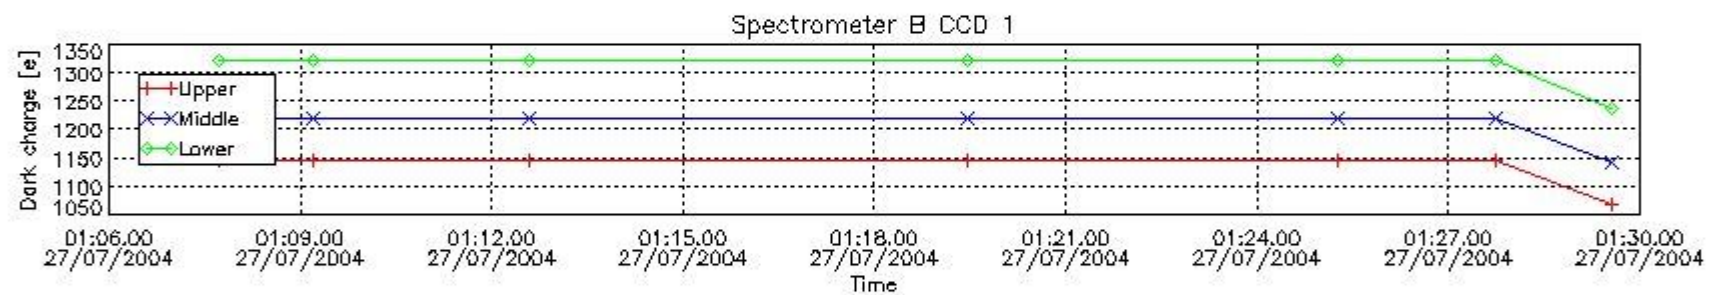

5. Demodulation flag and quality information monitoring

In this section it is presented the modulation information extracted from the pcd (product confidence data) at measurement level and information extracted from the Quality Summary dataset. Only products without errors (error flag in the MPH set to "0") are used.

5.1 Percentage of products during reporting period with: