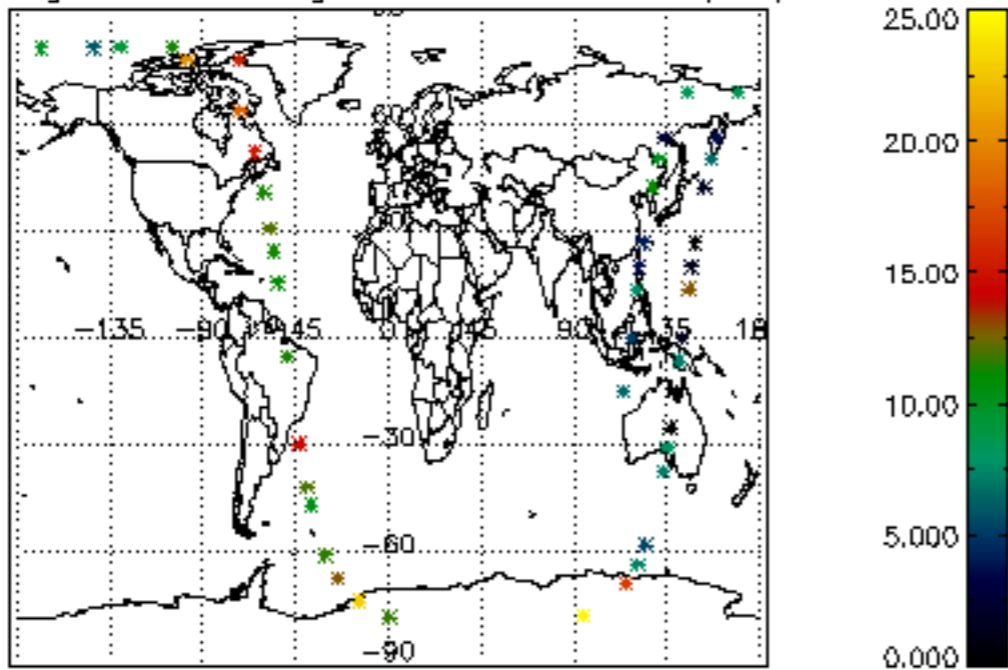

Percentage of star falling outside central band per profile