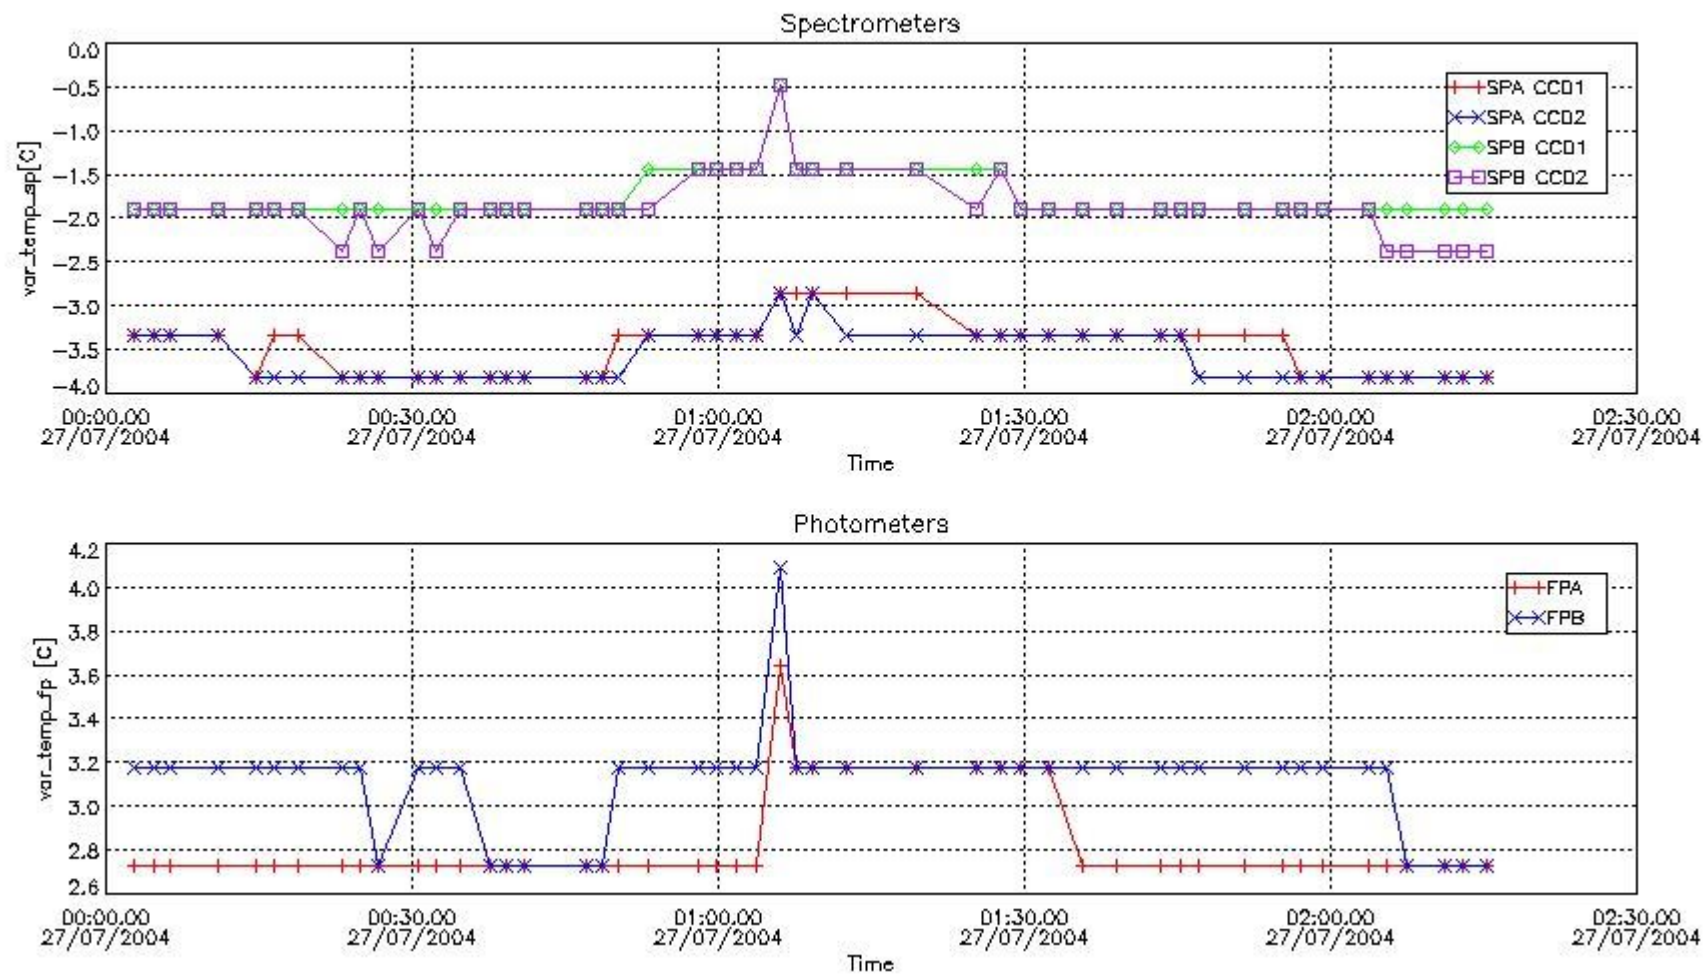

3. Plot of GOMOS spectrometers and photometers temperatures from level 1b data

4. Overview of dark signal processing per product

The Dark Charge (DC) is a temperature-dependant signal added to the useful measurements and it is therefore subtracted from them during the processing. There are two phenomena that produce a continuous increase of the DC: the "hot pixels" (a pixel is "hot" when its DC exceeds by a significant amount its value measured on ground at the same temperature) and the "Random Telegraphic Signal" (abrupt change positive or negative of the CCD pixel signal, random in time, affecting only the DC part of the signal and not the photon generated signal).

In this section a list of products that did not use the Dark Sky Area (DSA) observation for the DC computation is given. It is also provided the mean DC plot per product for dark limb products with no error flag set.

4.1 All products used the DSA observation for the DC computation

4.2 Plot of mean dark charges per product: only products in DARK limb conditions without errors are used