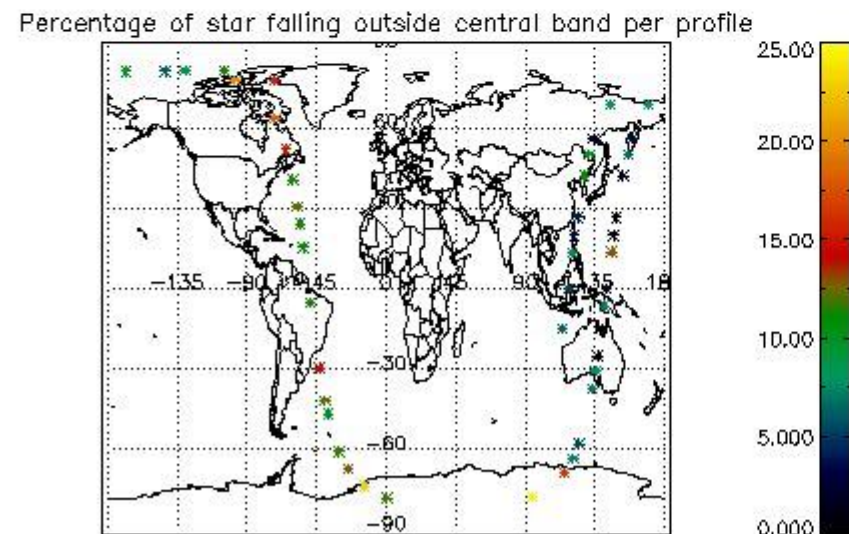

6. Statistics and plot of tangent altitude of the last measurement (DARK & BRIGHT products without errors)

6.1 Statistics on tangent altitude lost:

Statistics	DARK	BRIGHT	TWILIGHT
Mean:	16.613	20.877	13.733
St. deviation:	1.3421	4.2582	2.4164
Maximum:	17.685	29.809	16.567
Minimum:	14.177	11.847	9.4242
Number of data:	7.0000	32.000	8.0000

6.2 Plot for DARK limb products