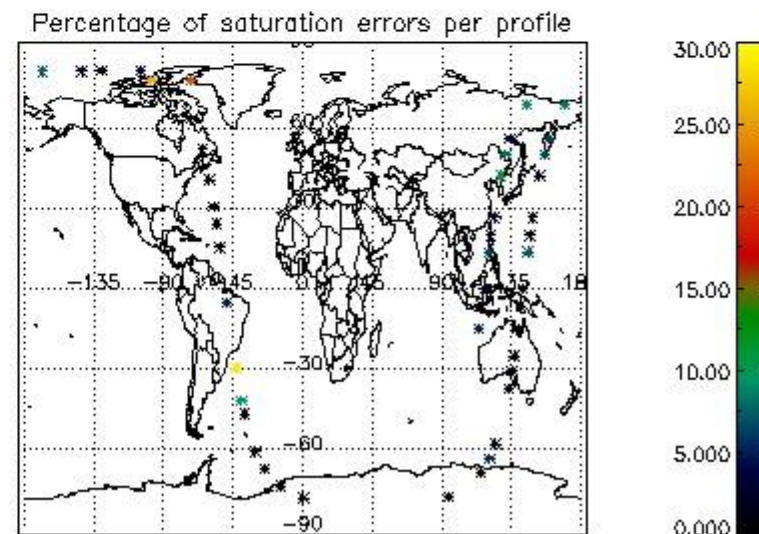

6. Statistics and plot of tangent altitude of the last measurement (DARK & BRIGHT products without errors)

6.1 Statistics on tangent altitude lost:

Statistics	DARK	BRIGHT	TWILIGHT
Mean:	16.613	20.877	13.733
St. deviation:	1.3421	4.2582	2.4164
Maximum:	17.685	29.809	16.567
Minimum:	14.177	11.847	9.4242
Number of data:	7.0000	32.000	8.0000

6.2 Plot for DARK limb products