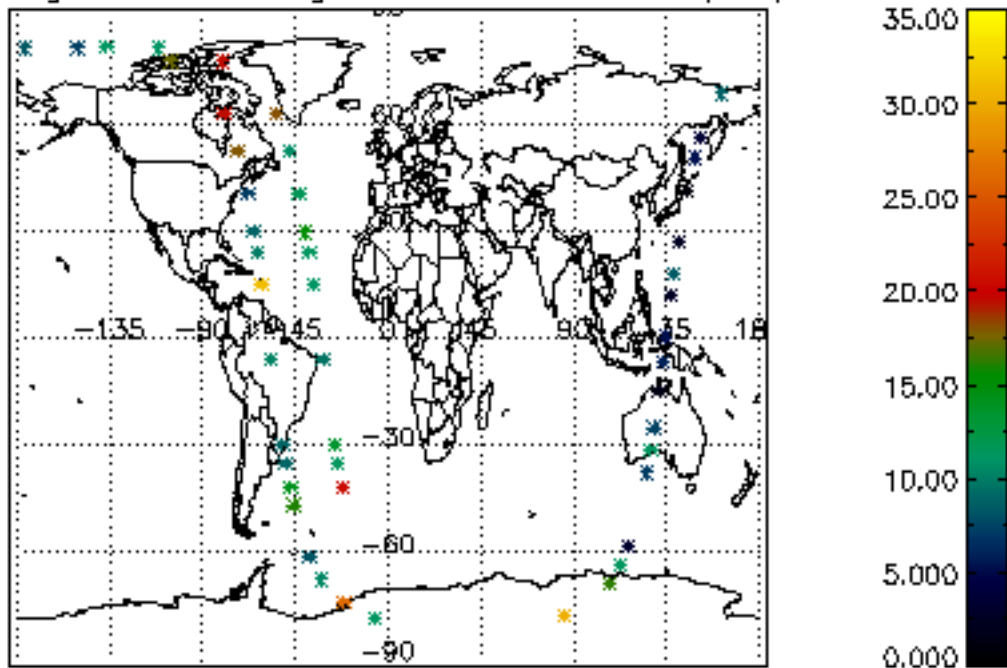

Percentage of star falling outside central band per profile