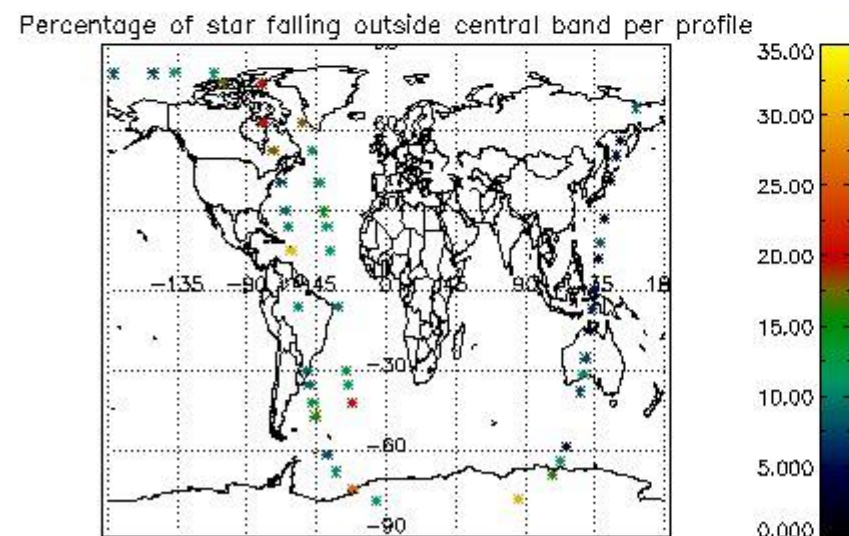

6. Statistics and plot of tangent altitude of the last measurement (DARK & BRIGHT products without errors)

6.1 Statistics on tangent altitude lost:

Statistics	DARK	BRIGHT	TWILIGHT
Mean:	15.476	19.376	14.374
St. deviation:	3.8095	3.9175	3.9327
Maximum:	19.100	26.310	19.342
Minimum:	4.8778	12.006	7.1758
Number of data:	15.000	23.000	10.000

6.2 Plot for DARK limb products