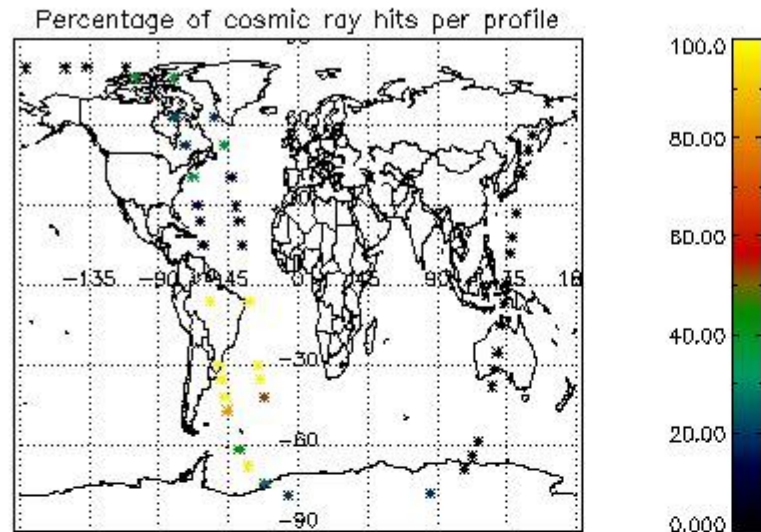

6. Statistics and plot of tangent altitude of the last measurement (DARK & BRIGHT products without errors)

6.1 Statistics on tangent altitude lost:

Statistics	DARK	BRIGHT	TWILIGHT
Mean:	15.476	19.376	14.374
St. deviation:	3.8095	3.9175	3.9327
Maximum:	19.100	26.310	19.342
Minimum:	4.8778	12.006	7.1758
Number of data:	15.000	23.000	10.000

6.2 Plot for DARK limb products