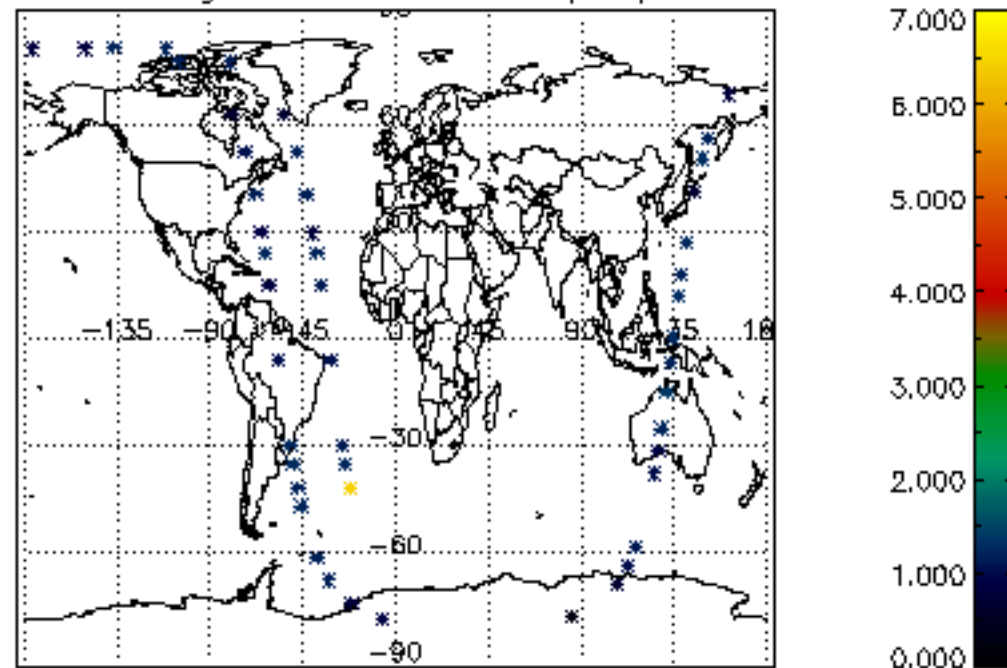

Percentage of datation errors per profile