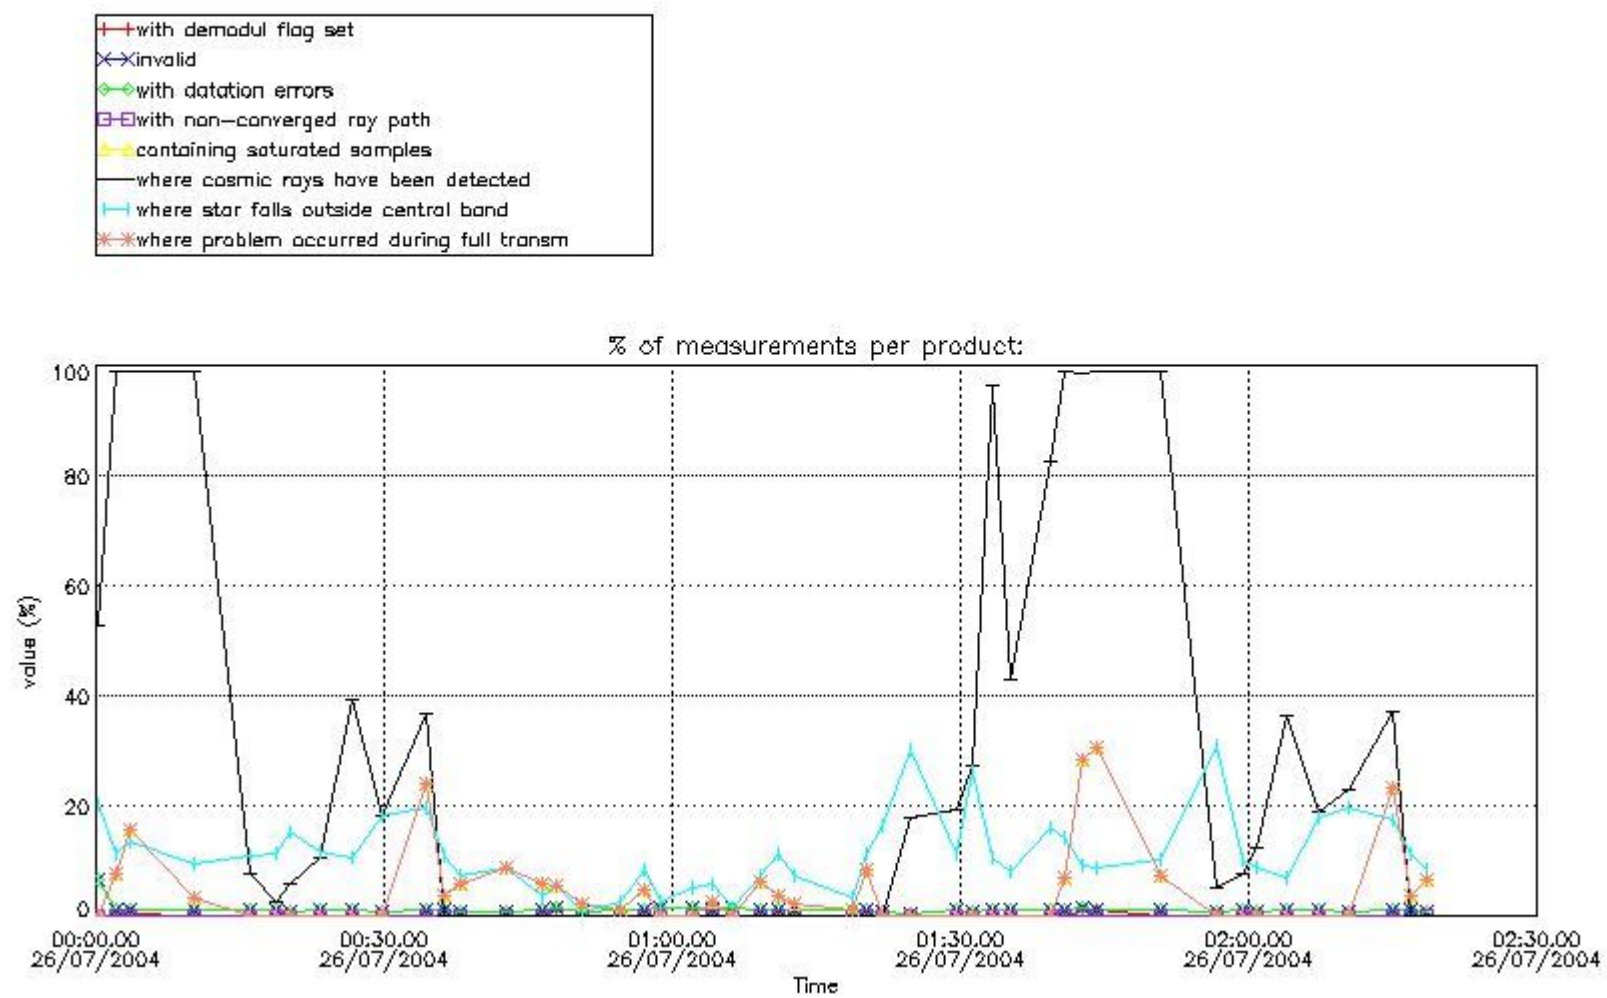

At least one measurement with demodulation flag set:	18.7500 %
Reference spectrum computed from DB:	0.00000 %
Reference spectrum with small number of measurements:	0.00000 %
SATU data not used:	0.00000 %

5.2 Plot quality information per product (time dependant)

5.3 Plot quality information per product (world map)