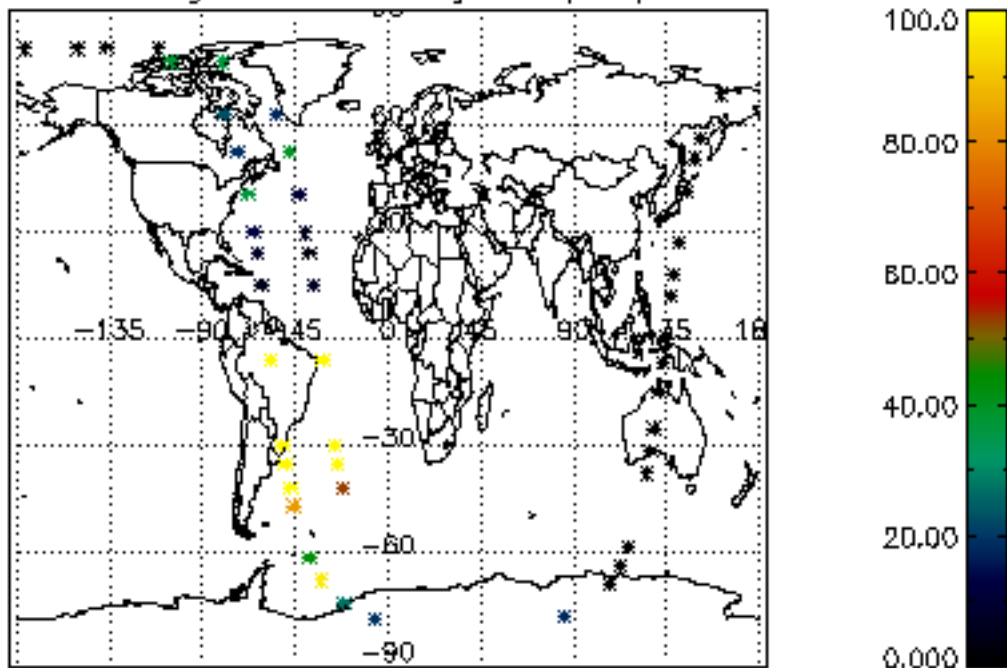

Percentage of cosmic ray hits per profile