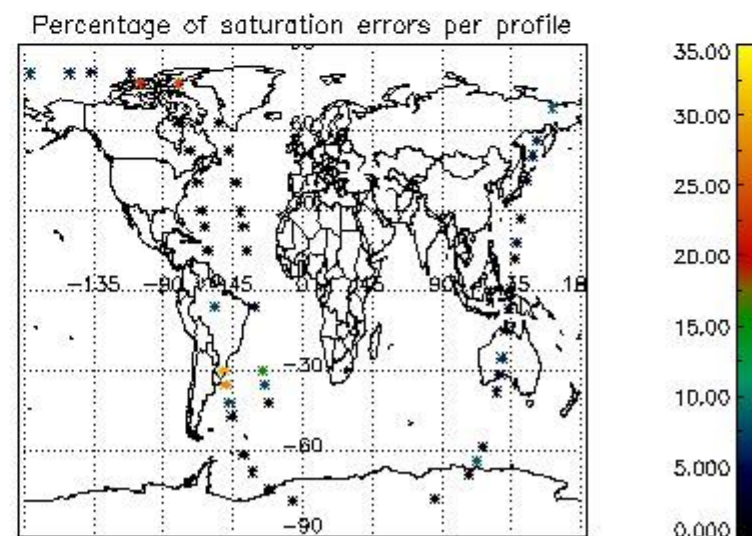

6. Statistics and plot of tangent altitude of the last measurement (DARK & BRIGHT products without errors)

6.1 Statistics on tangent altitude lost:

Statistics	DARK	BRIGHT	TWILIGHT
Mean:	15.476	19.376	14.374
St. deviation:	3.8095	3.9175	3.9327
Maximum:	19.100	26.310	19.342
Minimum:	4.8778	12.006	7.1758
Number of data:	15.000	23.000	10.000

6.2 Plot for DARK limb products