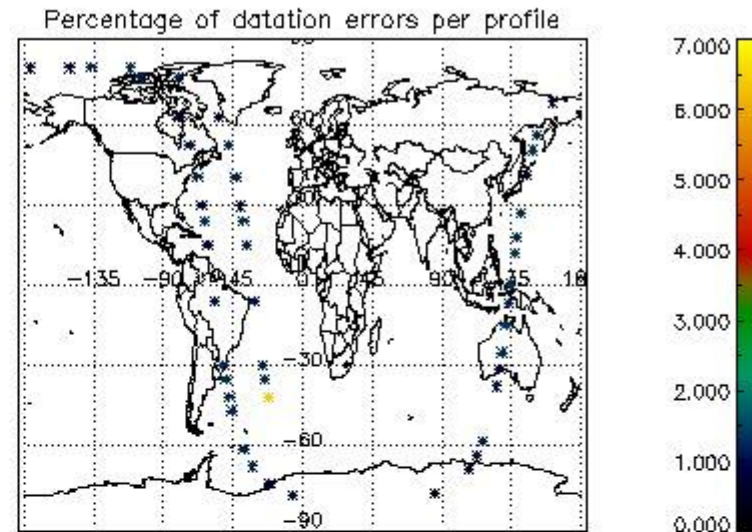

6. Statistics and plot of tangent altitude of the last measurement (DARK & BRIGHT products without errors)

6.1 Statistics on tangent altitude lost:

Statistics	DARK	BRIGHT	TWILIGHT
Mean:	15.476	19.376	14.374
St. deviation:	3.8095	3.9175	3.9327
Maximum:	19.100	26.310	19.342
Minimum:	4.8778	12.006	7.1758
Number of data:	15.000	23.000	10.000

6.2 Plot for DARK limb products