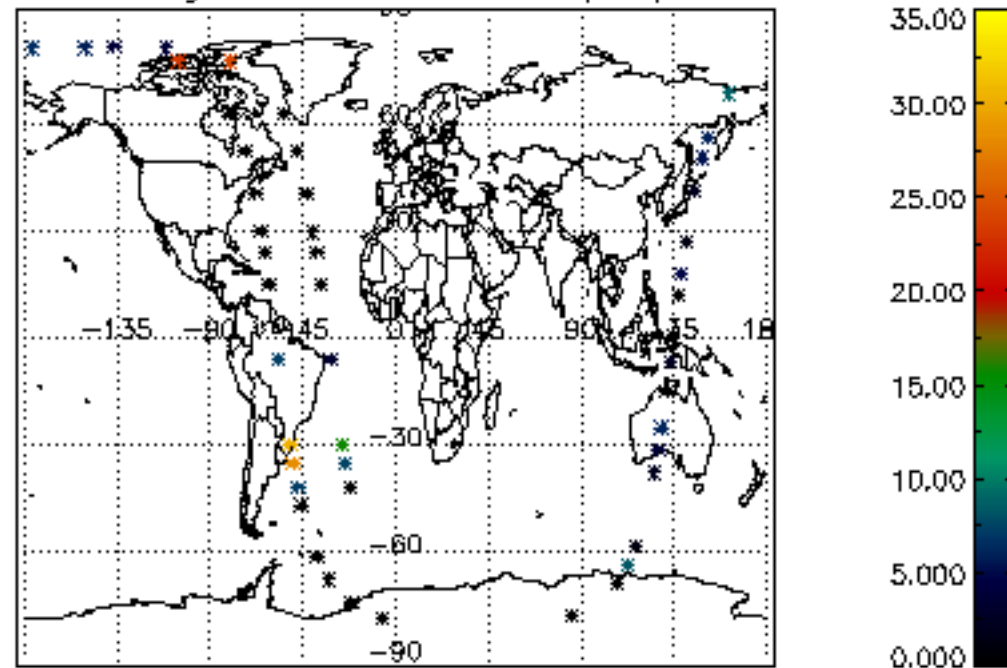

Percentage of cosmic ray hits per profile

Percentage of datation errors per profile

Percentage of star falling outside central band per profile

Percentage of saturation errors per profile

Tangent altitude at which the star is lost