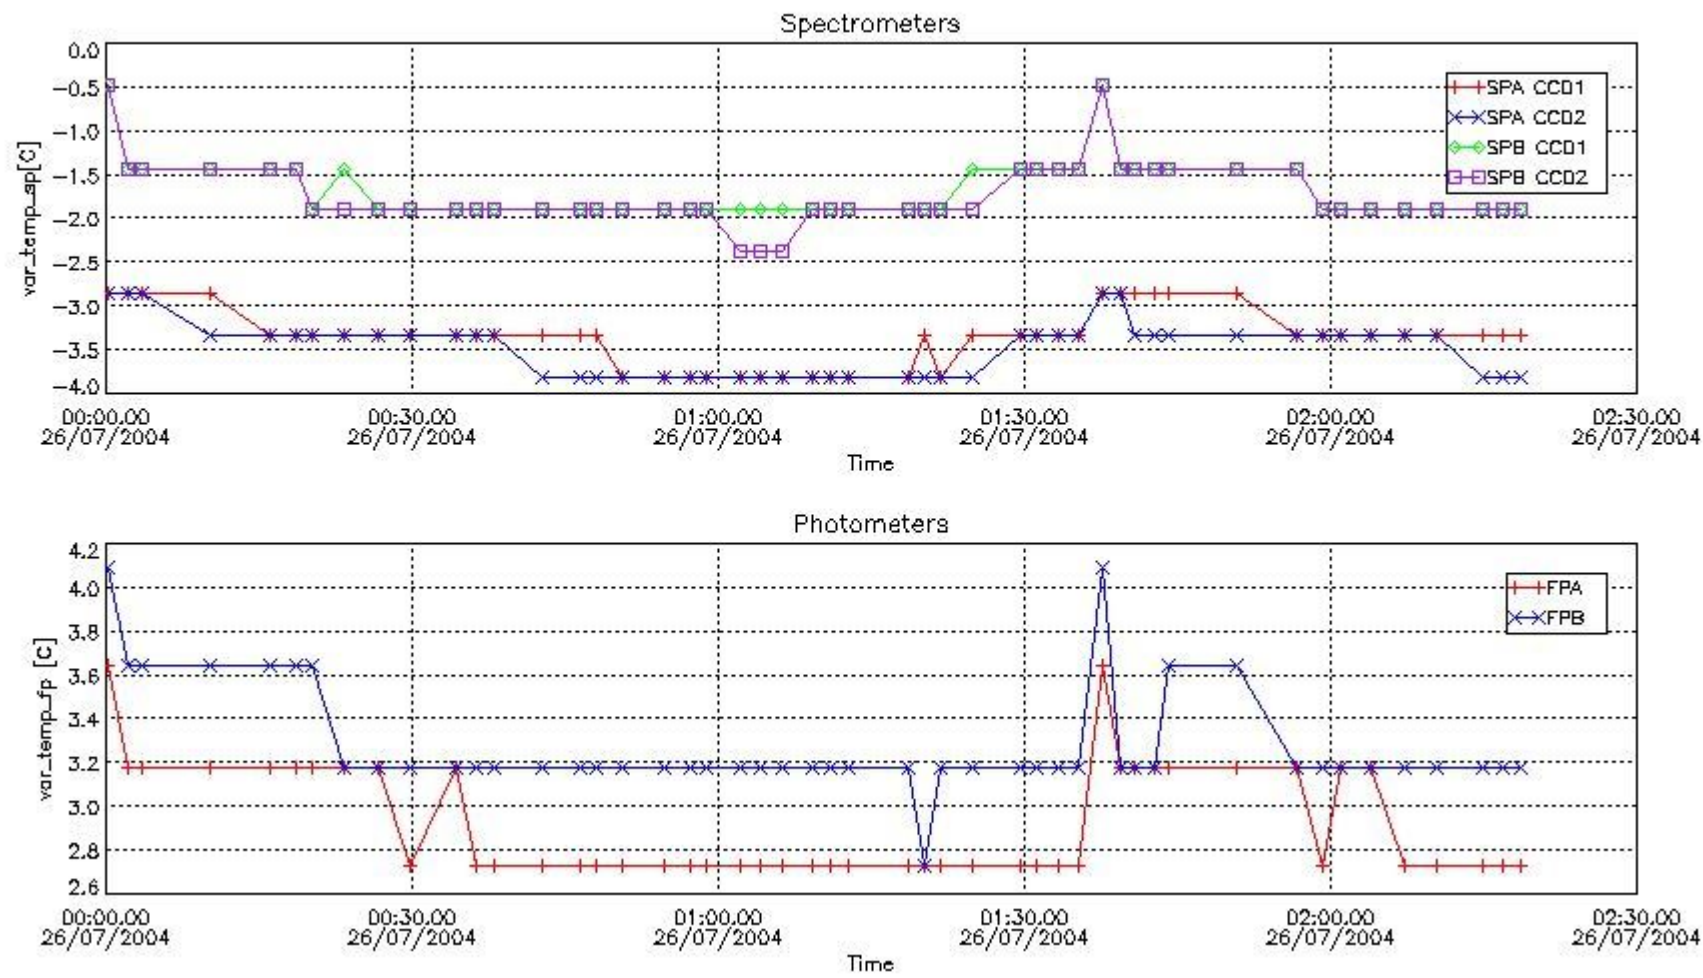

3. Plot of GOMOS spectrometers and photometers temperatures from level 1b data

4. Overview of dark signal processing per product

The Dark Charge (DC) is a temperature-dependant signal added to the useful measurements and it is therefore subtracted from them during the processing. There are two phenomena that produce a continuous increase of the DC: the "hot pixels" (a pixel is "hot" when its DC exceeds by a significant amount its value measured on ground at the same temperature) and the "Random Telegraphic Signal" (abrupt change positive or negative of the CCD pixel signal, random in time, affecting only the DC part of the signal and not the photon generated signal).

In this section a list of products that did not use the Dark Sky Area (DSA) observation for the DC computation is given. It is also provided the mean DC plot per product for dark limb products with no error flag set.

4.1 All products used the DSA observation for the DC computation

4.2 Plot of mean dark charges per product: only products in DARK limb conditions without errors are used