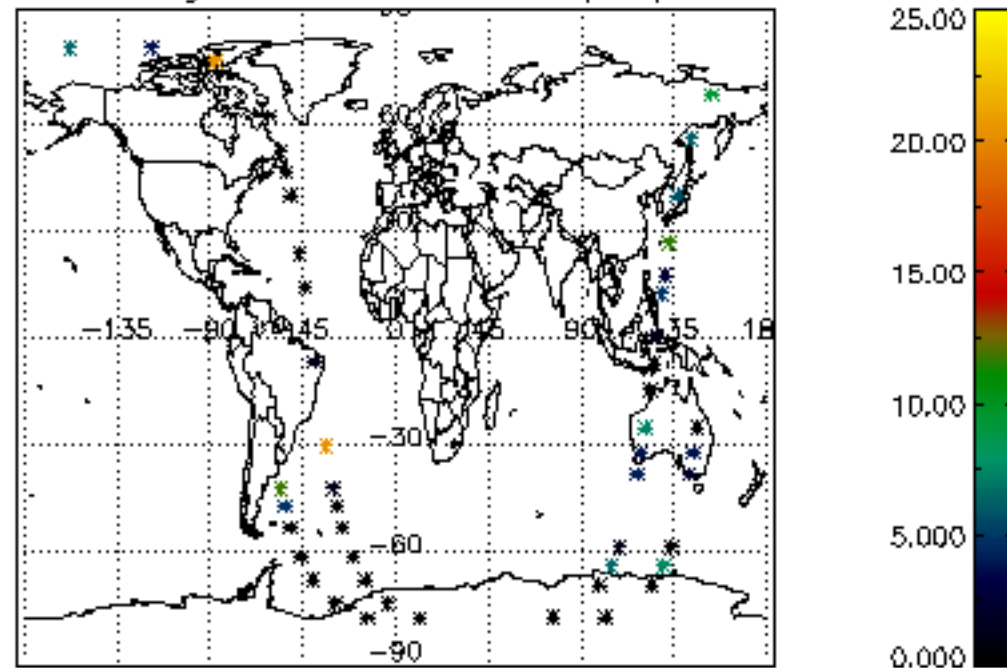

Percentage of cosmic ray hits per profile

Percentage of datation errors per profile

Percentage of star falling outside central band per profile

Percentage of saturation errors per profile

Tangent altitude at which the star is lost