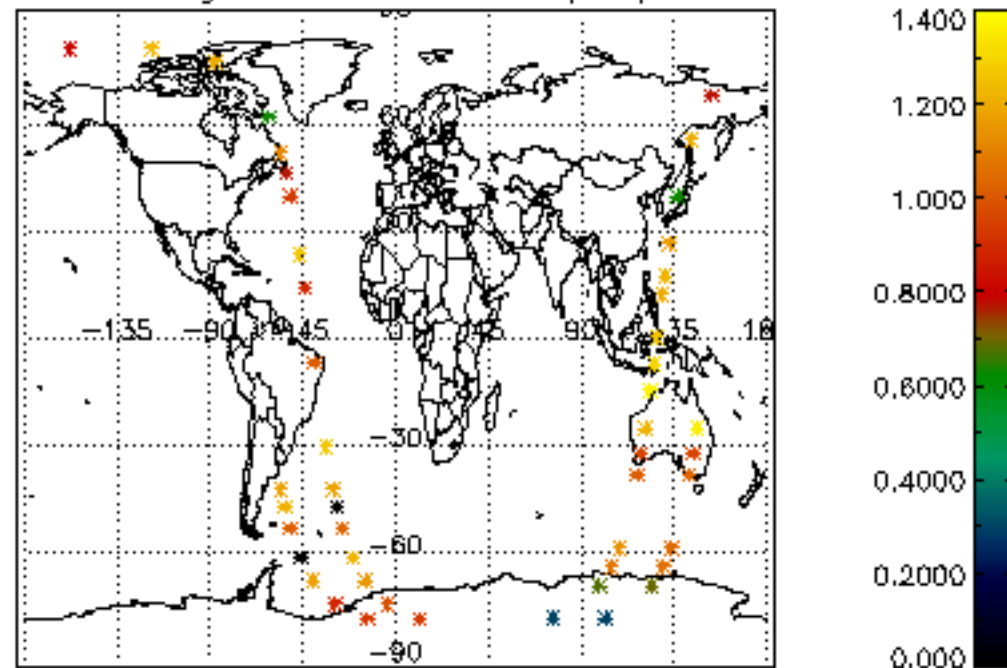

Percentage of datation errors per profile