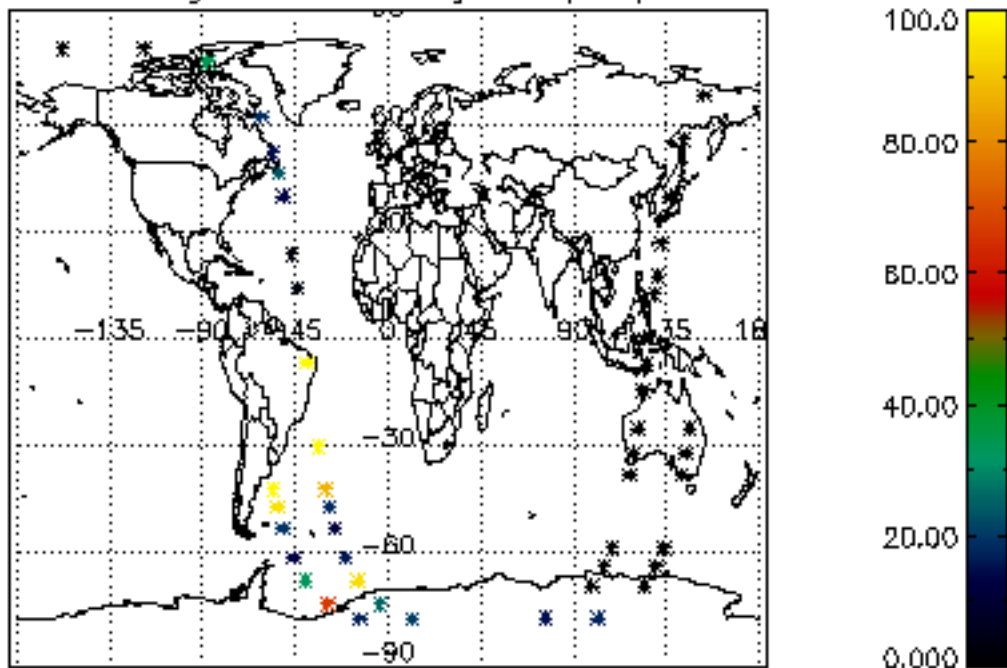

Percentage of cosmic ray hits per profile