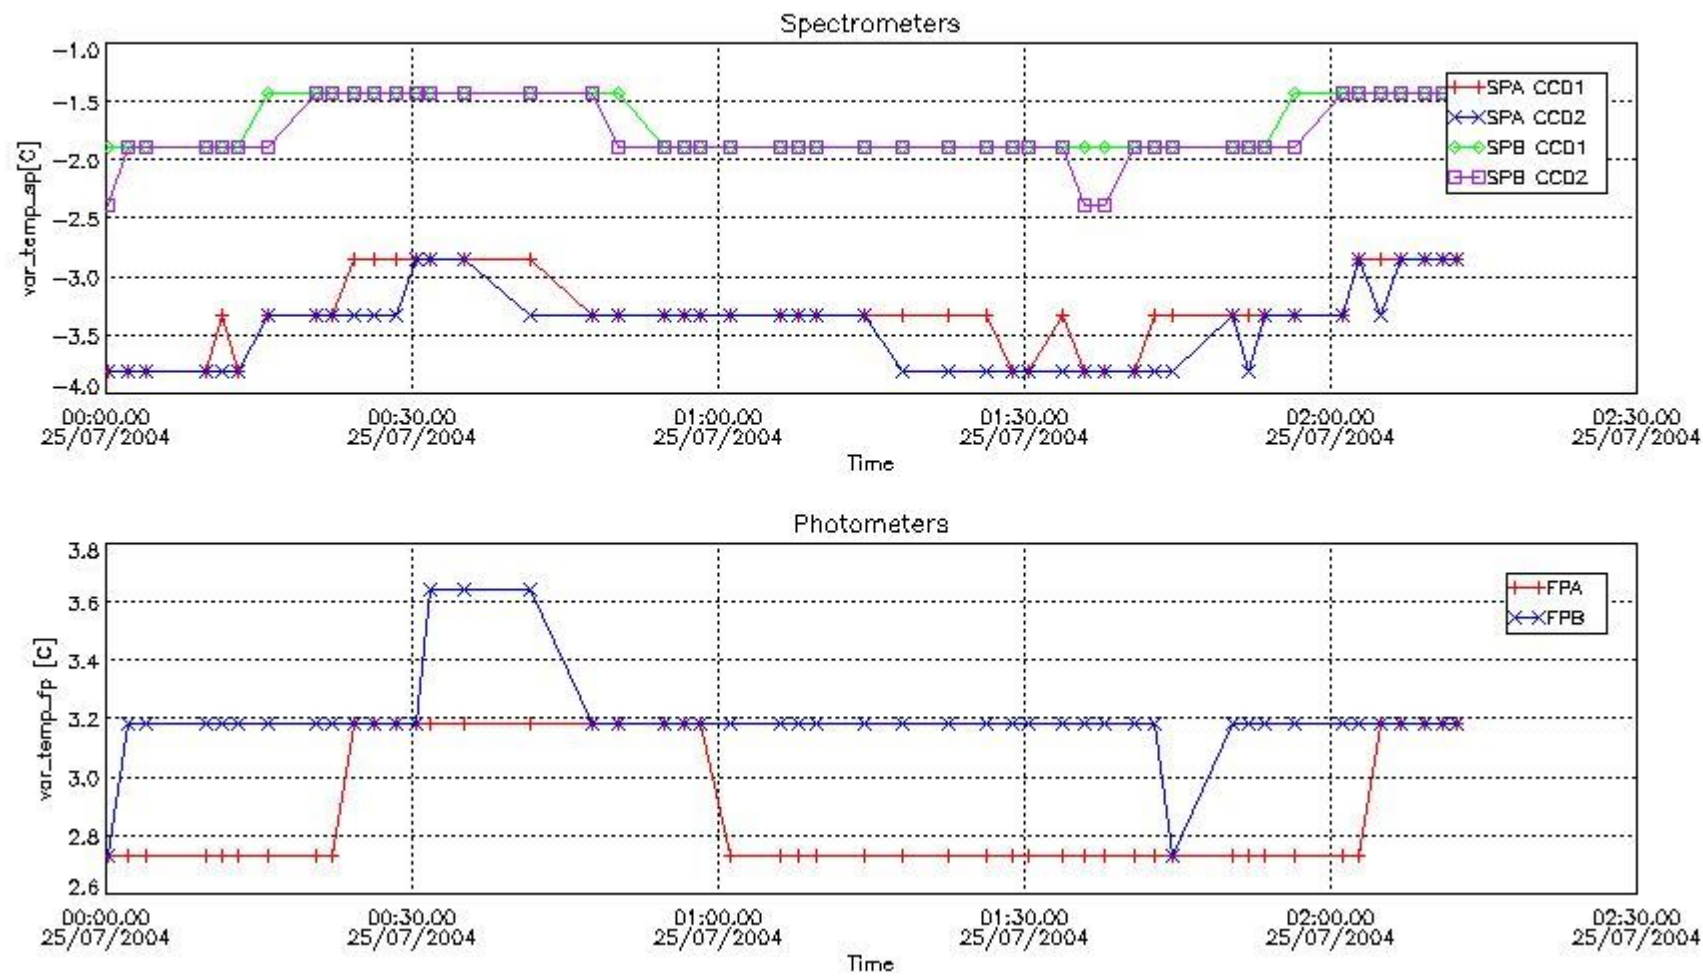

3. Plot of GOMOS spectrometers and photometers temperatures from level 1b data

4. Overview of dark signal processing per product

The Dark Charge (DC) is a temperature-dependant signal added to the useful measurements and it is therefore subtracted from them during the processing. There are two phenomena that produce a continuous increase of the DC: the "hot pixels" (a pixel is "hot" when its DC exceeds by a significant amount its value measured on ground at the same temperature) and the "Random Telegraphic Signal" (abrupt change positive or negative of the CCD pixel signal, random in time, affecting only the DC part of the signal and not the photon generated signal).

In this section a list of products that did not use the Dark Sky Area (DSA) observation for the DC computation is given. It is also provided the mean DC plot per product for dark limb products with no error flag set.

4.1 All products used the DSA observation for the DC computation

4.2 Plot of mean dark charges per product: only products in DARK limb conditions without errors are used