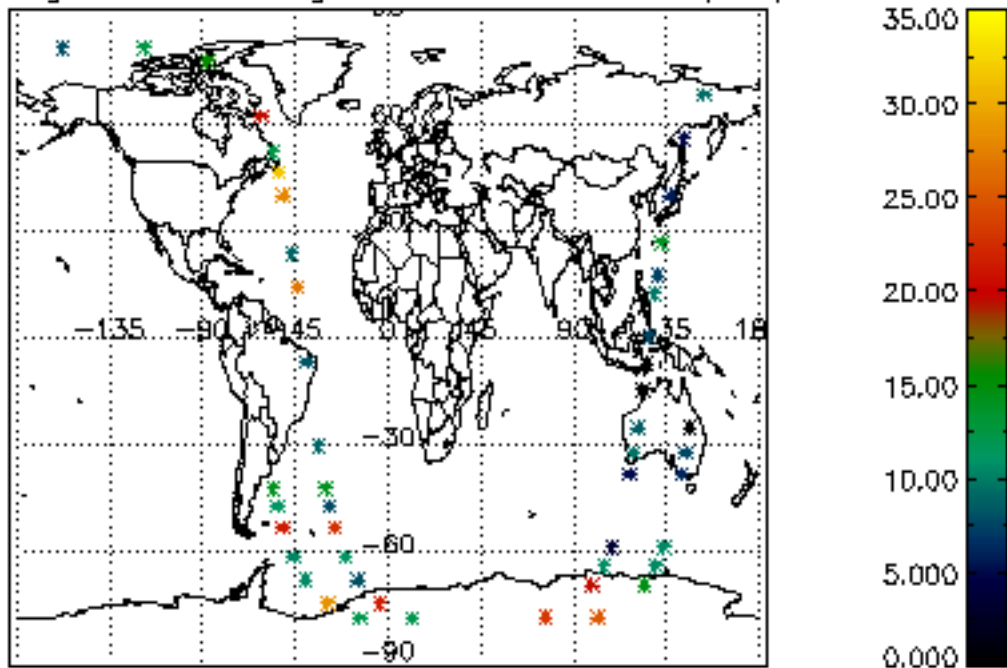

Percentage of star falling outside central band per profile