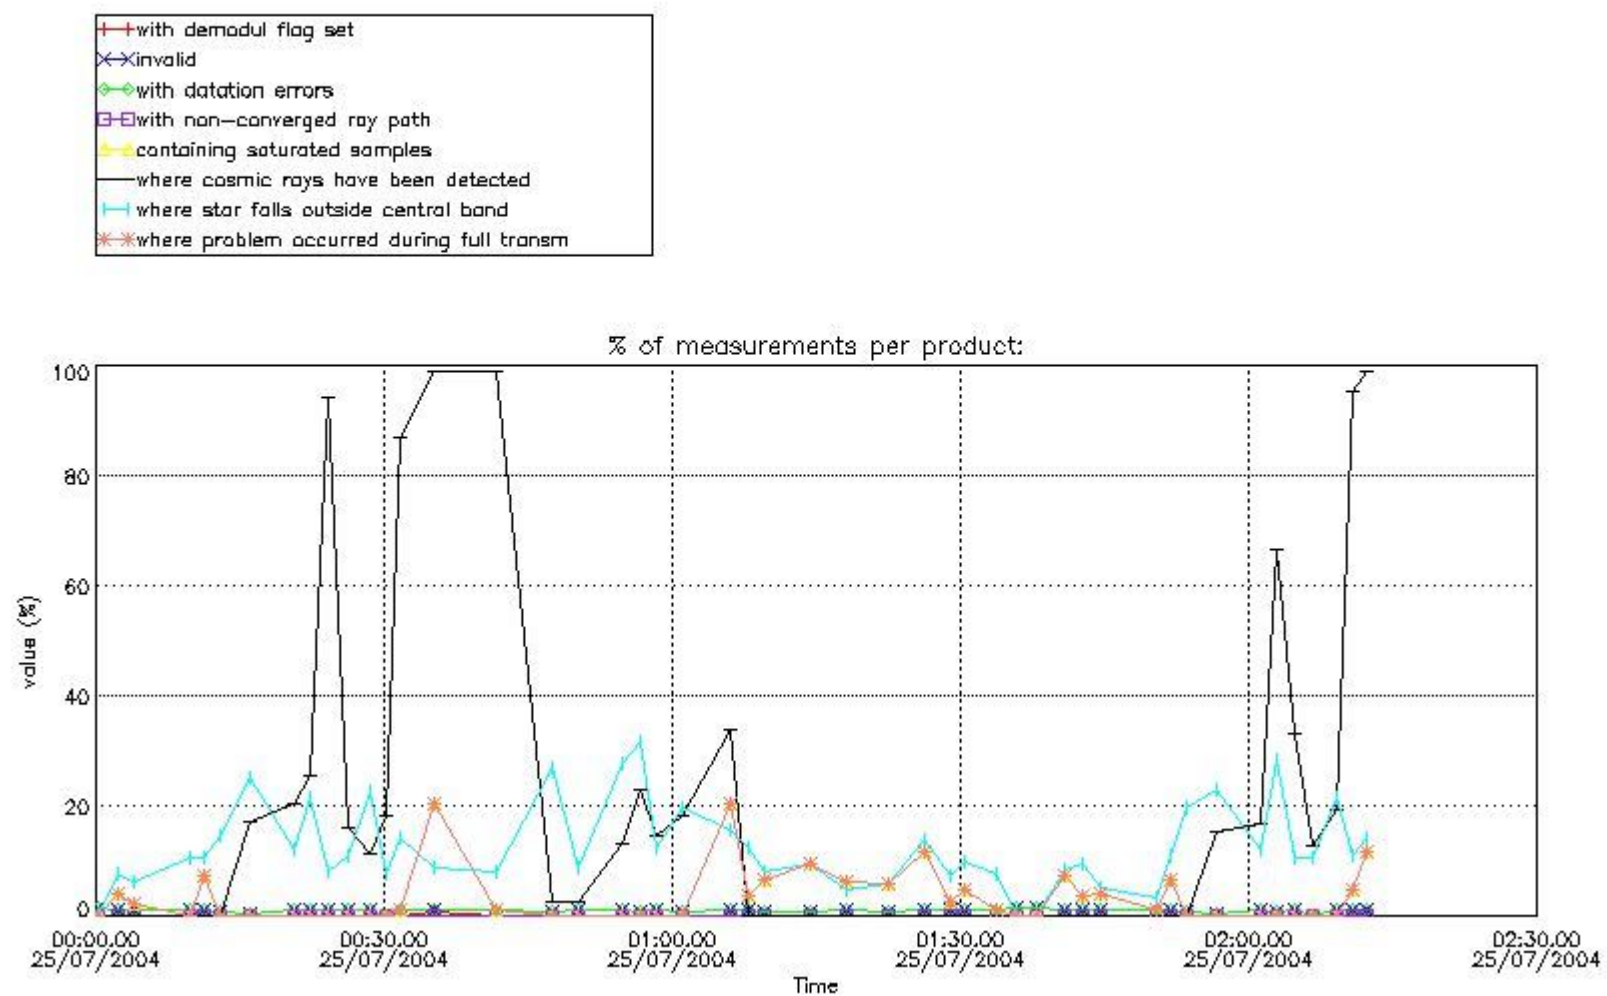

At least one measurement with demodulation flag set:	20.8333 %
Reference spectrum computed from DB:	0.00000 %
Reference spectrum with small number of measurements:	0.00000 %
SATU data not used:	0.00000 %

5.2 Plot quality information per product (time dependant)

5.3 Plot quality information per product (world map)