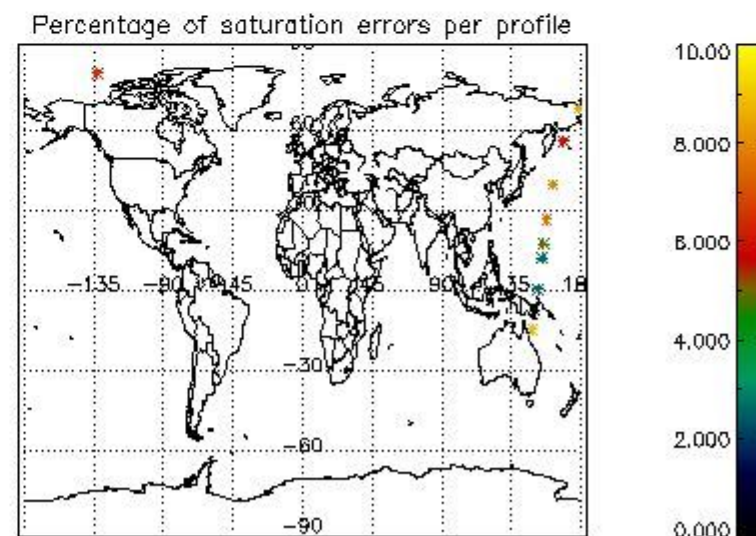

6. Statistics and plot of tangent altitude of the last measurement (DARK & BRIGHT products without errors)

6.1 Statistics on tangent altitude lost:

Statistics	DARK	BRIGHT	TWILIGHT
Mean:	NaN	19.916	NaN
St. deviation:	NaN	0.91946	NaN
Maximum:	NaN	21.441	NaN
Minimum:	NaN	18.484	NaN
Number of data:	NaN	10.000	NaN

6.3 Plot for BRIGHT limb products