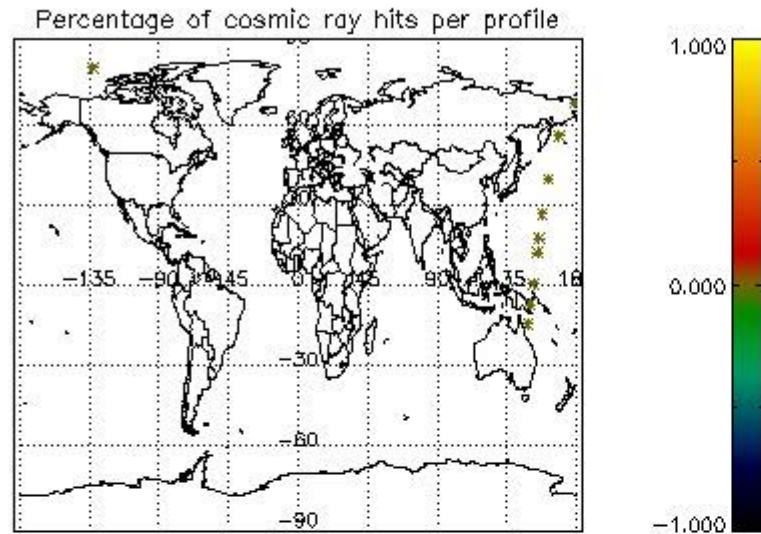

6. Statistics and plot of tangent altitude of the last measurement (DARK & BRIGHT products without errors)

6.1 Statistics on tangent altitude lost:

Statistics	DARK	BRIGHT	TWILIGHT
Mean:	NaN	19.916	NaN
St. deviation:	NaN	0.91946	NaN
Maximum:	NaN	21.441	NaN
Minimum:	NaN	18.484	NaN
Number of data:	NaN	10.000	NaN

6.3 Plot for BRIGHT limb products