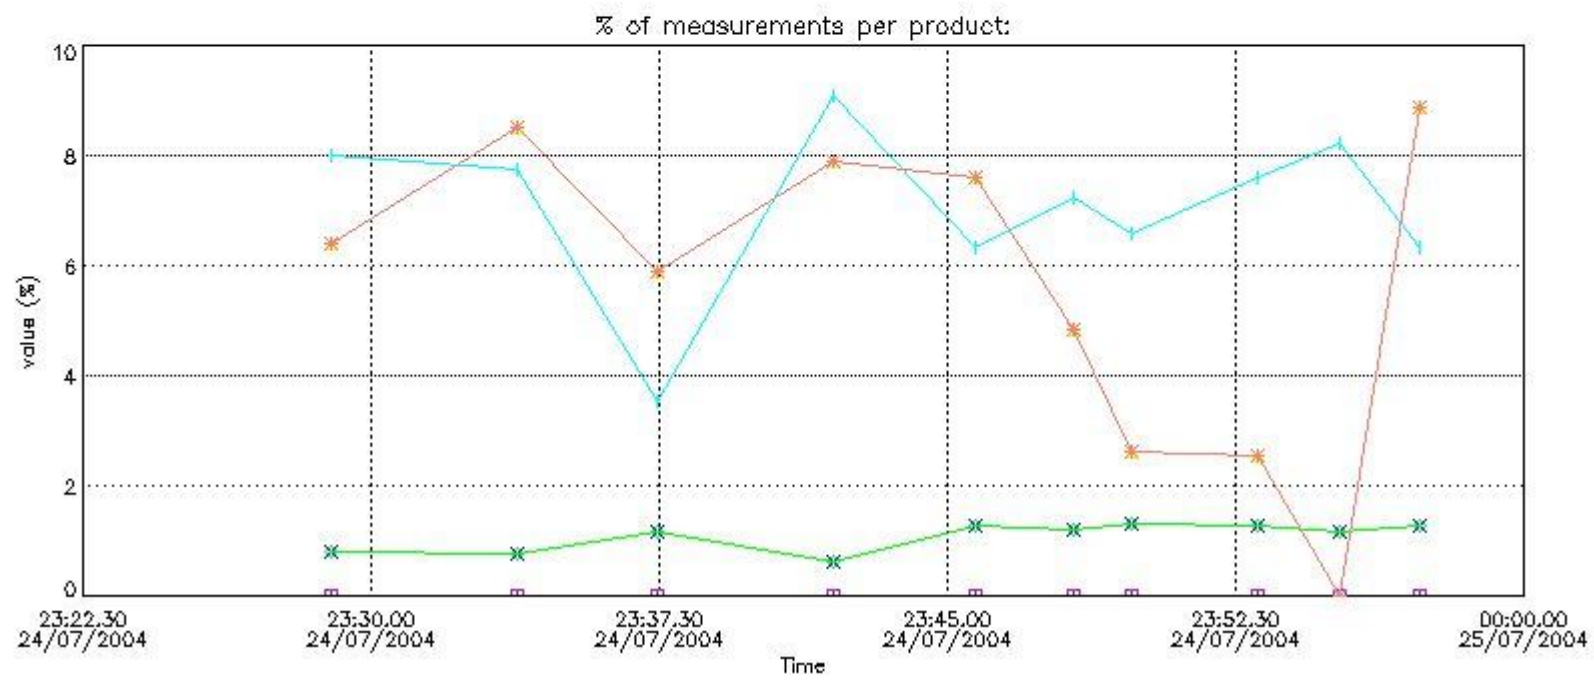

5.3 Plot quality information per product (world map)