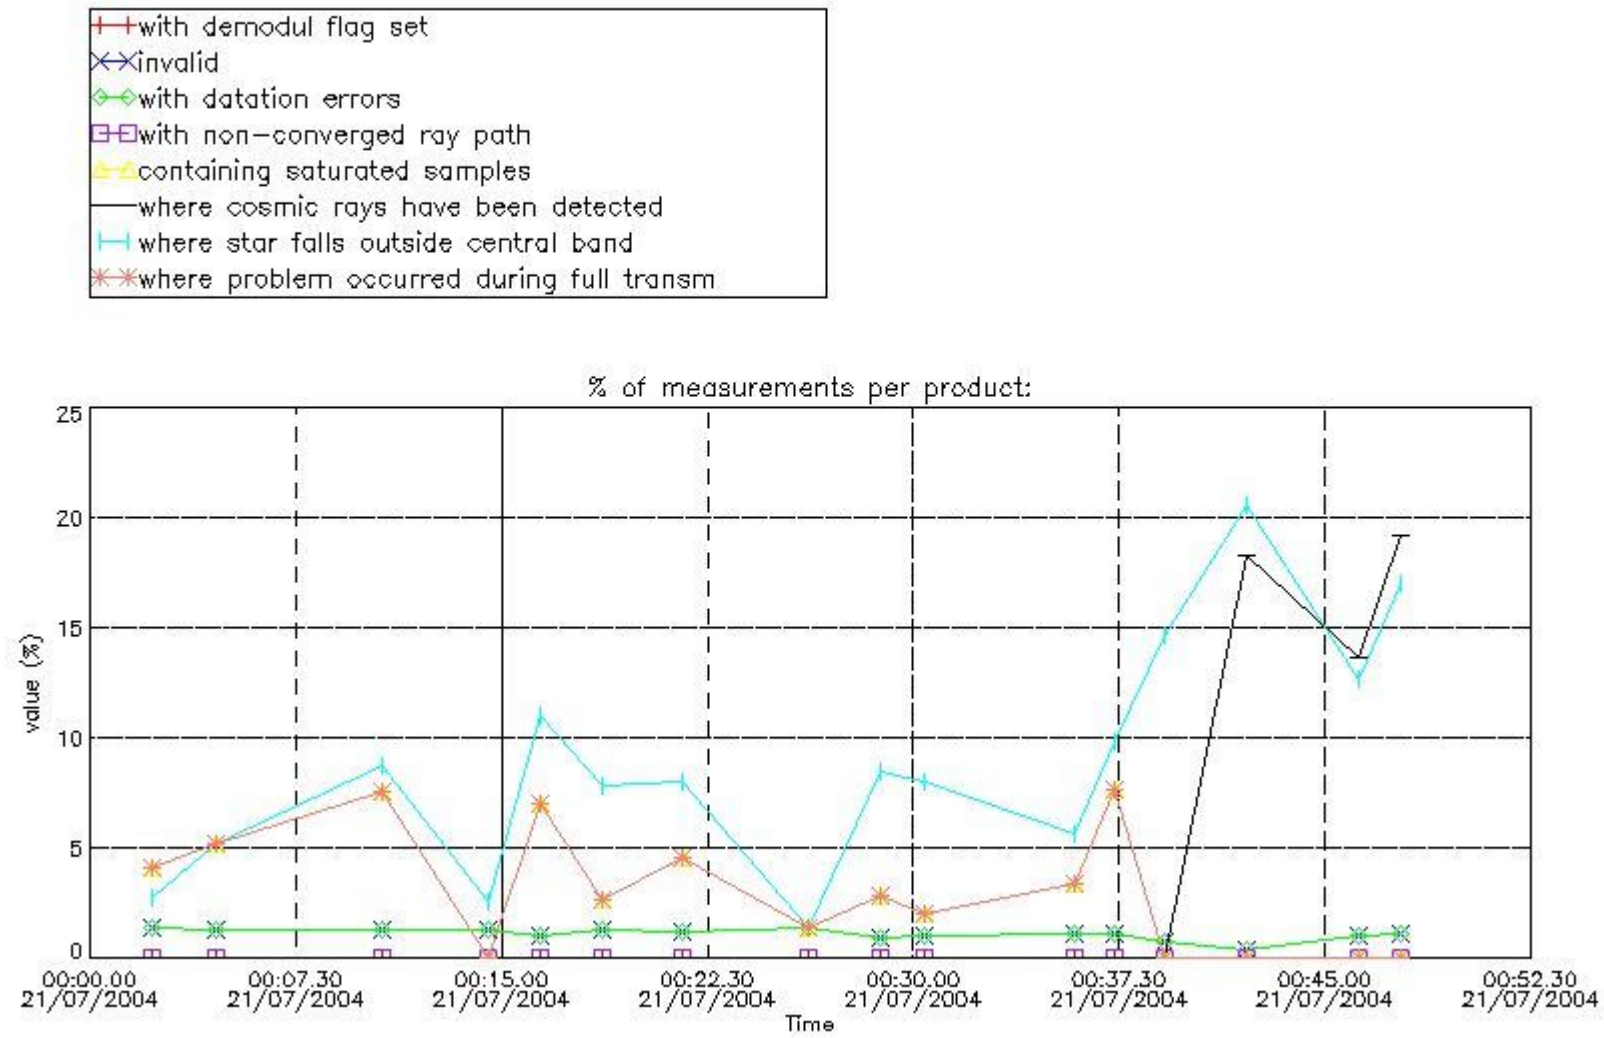

Reference spectrum with small number of measurements:	0.00000 %
SATU data not used:	0.00000 %

5.2 Plot quality information per product (time dependant)

5.3 Plot quality information per product (world map)