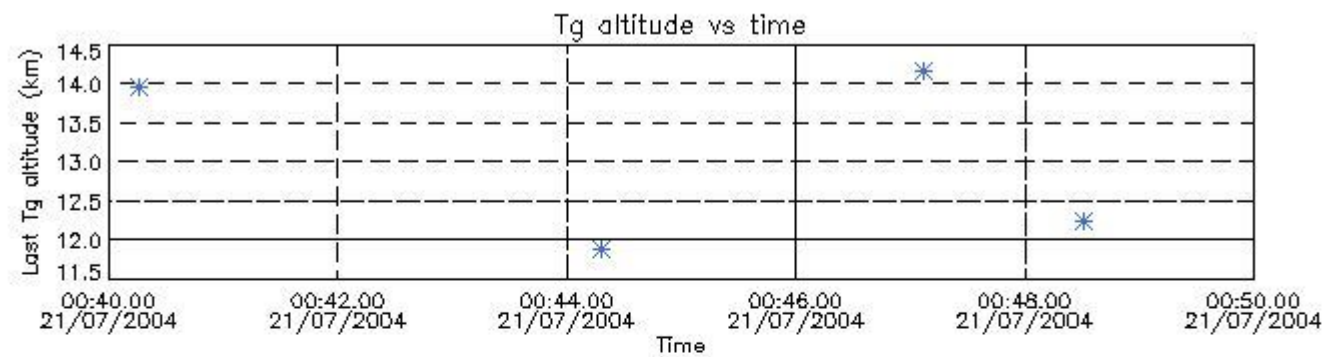

Tangent altitude at which the star is lost

7. Statistics on SATU Noise Equivalent Angle (NEA) for DARK (D) and BRIGHT (B) products above 105 kms

The Star Acquisition and Tracking Unit (it is the CCD that tracks the star while it is occulted) Noise Equivalent Angle consists of the statistical angular variation of the SATU data above the atmosphere. Statistics above 105 km are computed for every occultation, giving four values per occultation: one in the 'X' direction and one in the 'Y' direction for dark and bright limbs. A mean value per day in every direction and limb is calculated and monitored in order to assess instrument performance in terms of star pointing.

Statistics	SATU X (D)	SATU Y (D)	SATU X (B)	SATU Y (B)
Mean:	NaN	NaN	1461.9	1447.0
St. deviation:	NaN	NaN	7.8235	8.5443
Maximum:	NaN	NaN	1511.0	1494.0
Minimum:	NaN	NaN	1443.0	1437.0
Number of data:	NaN	NaN	13450.	13450.