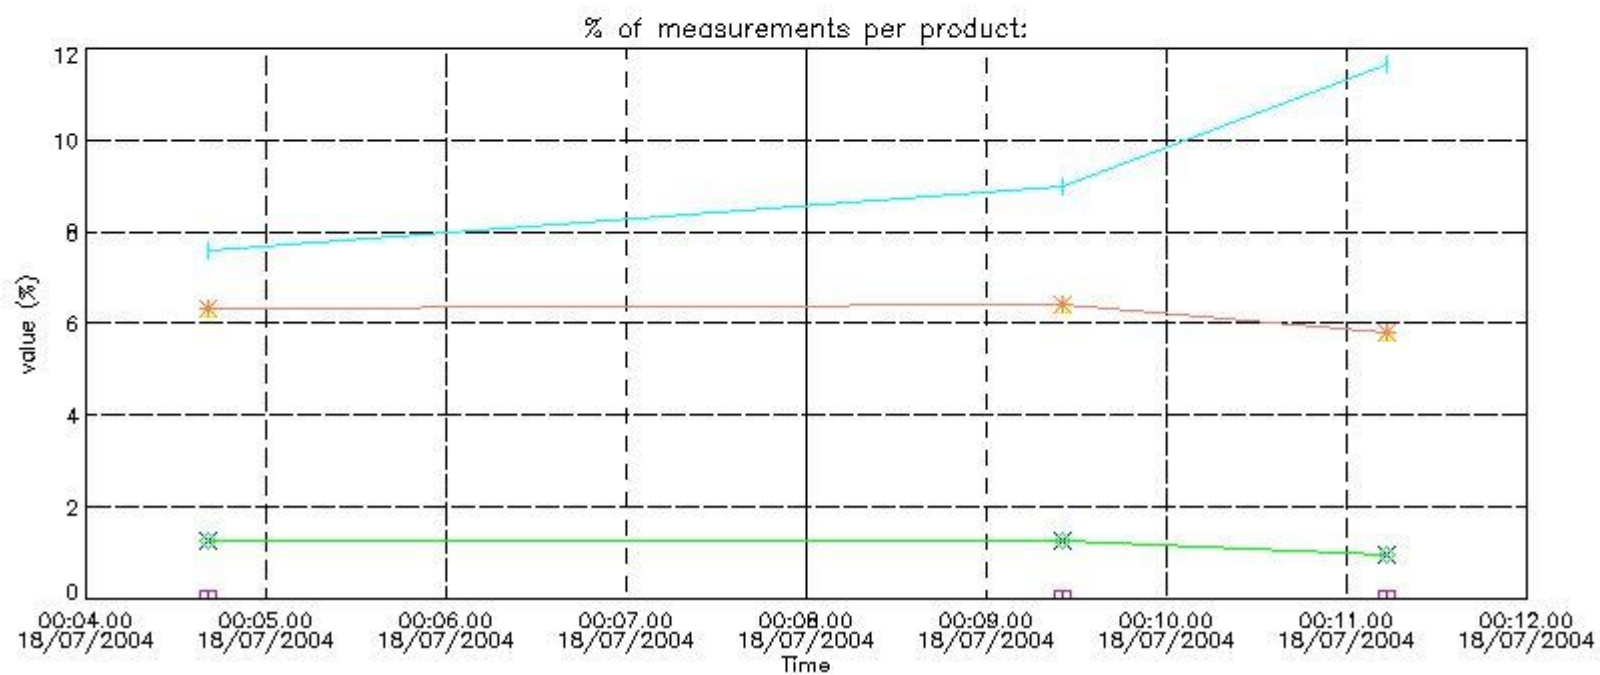

4.1 All products used the DSA observation for the DC computation

4.2 Plot of mean dark charges per product: only products in DARK limb conditions without errors are used

No products without errors in DARK limb conditions found. No plot performed.

5. Demodulation flag and quality information monitoring

In this section it is presented the modulation information extracted from the pcd (product confidence data) at measurement level and information extracted from the Quality Summary dataset. Only products without errors (error flag in the MPH set to "0") are used.

5.1 Percentage of products during reporting period with:

At least one measurement with demodulation flag set:	0.00000 %
Reference spectrum computed from DB:	0.00000 %
Reference spectrum with small number of measurements:	0.00000 %
SATU data not used:	0.00000 %

5.2 Plot quality information per product (time dependant)